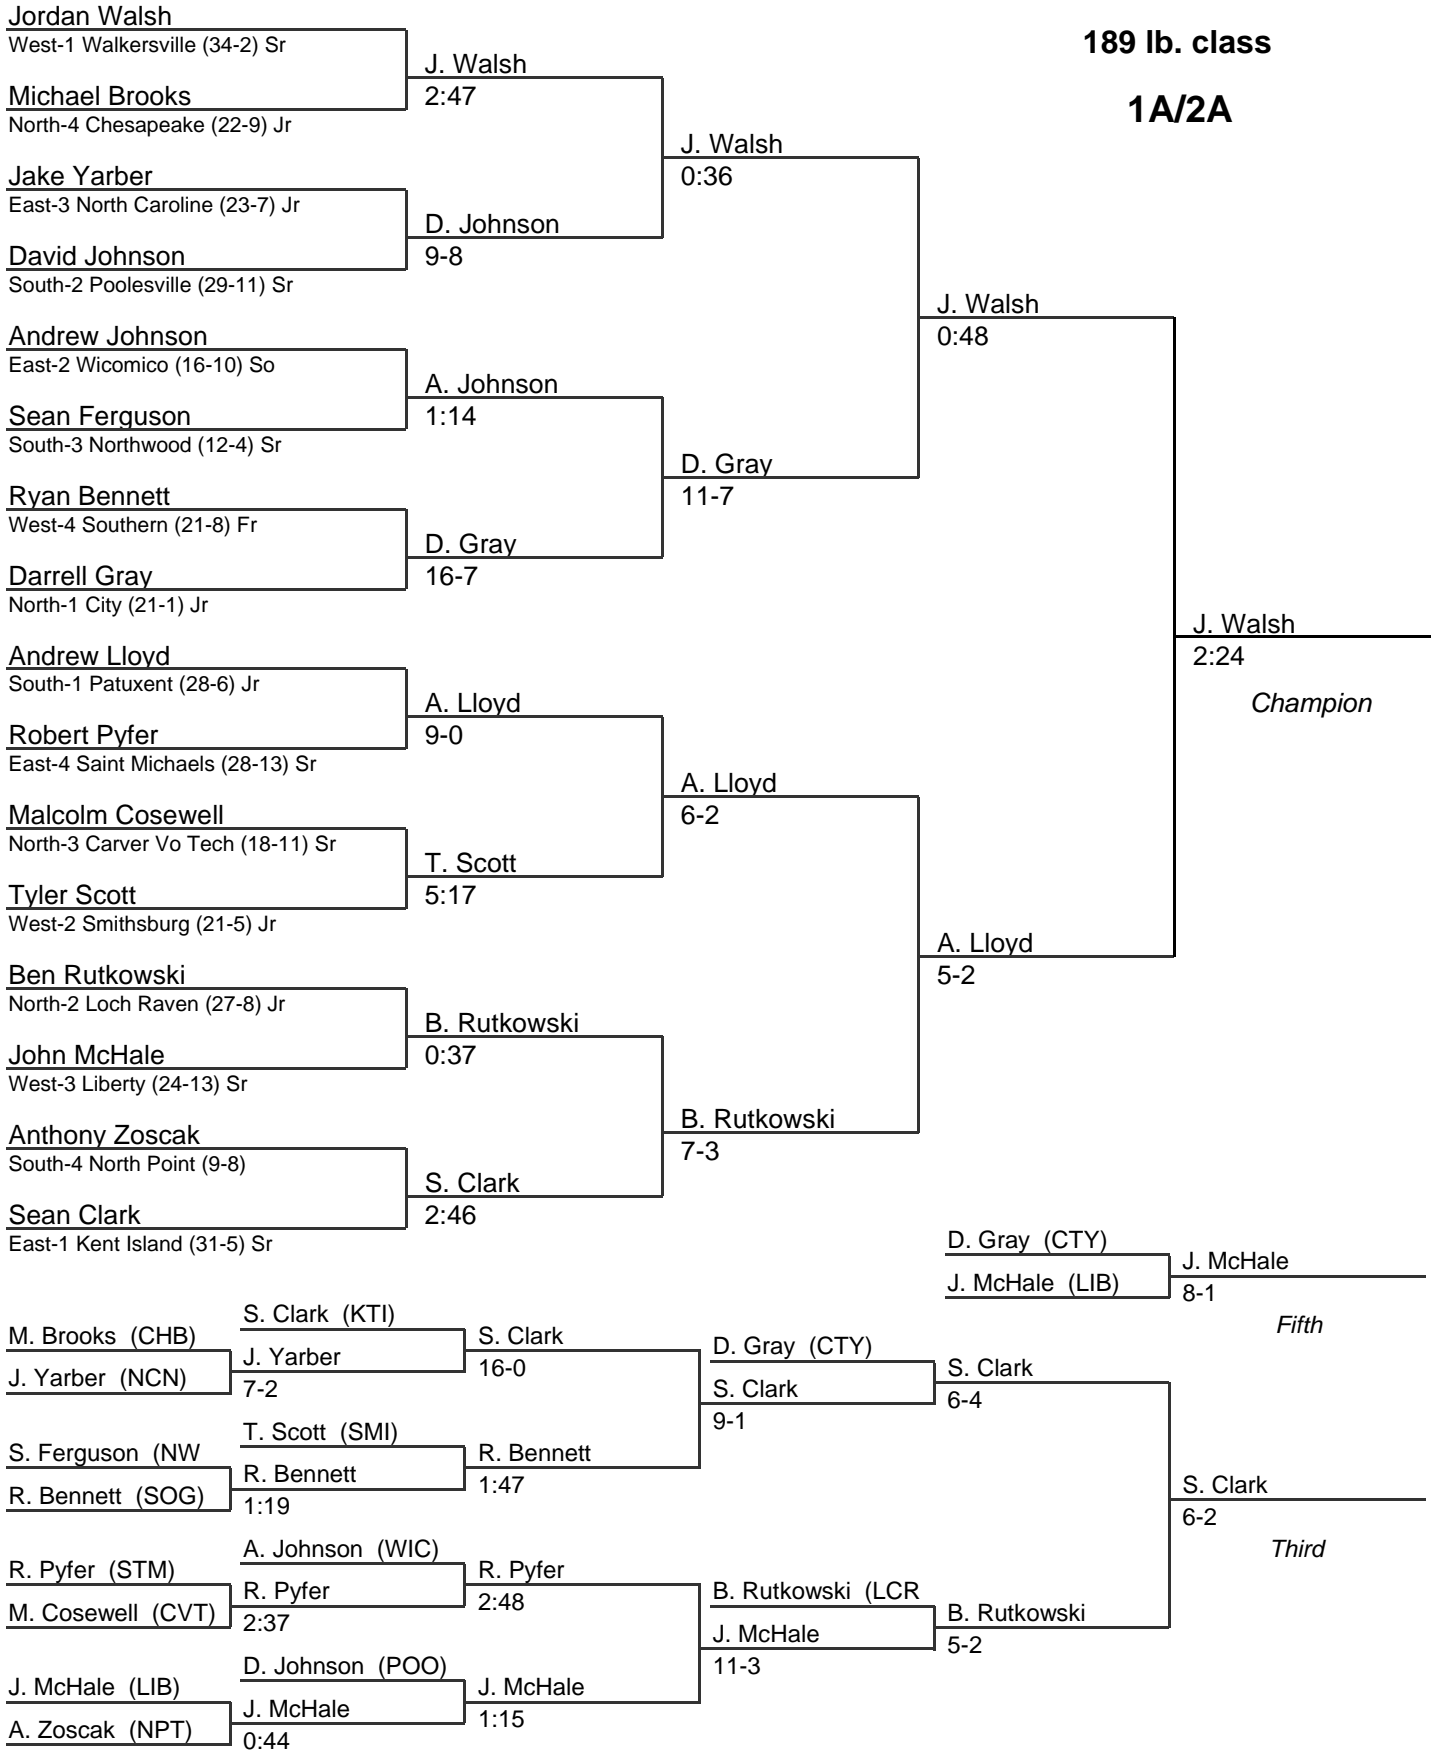

171 lb. class

1A/2A

2A/1A MPSSAA State Wrestling Tournament

2008

189 lb. class

1A/2A

2A/1A MPSSAA State Wrestling Tournament

2008