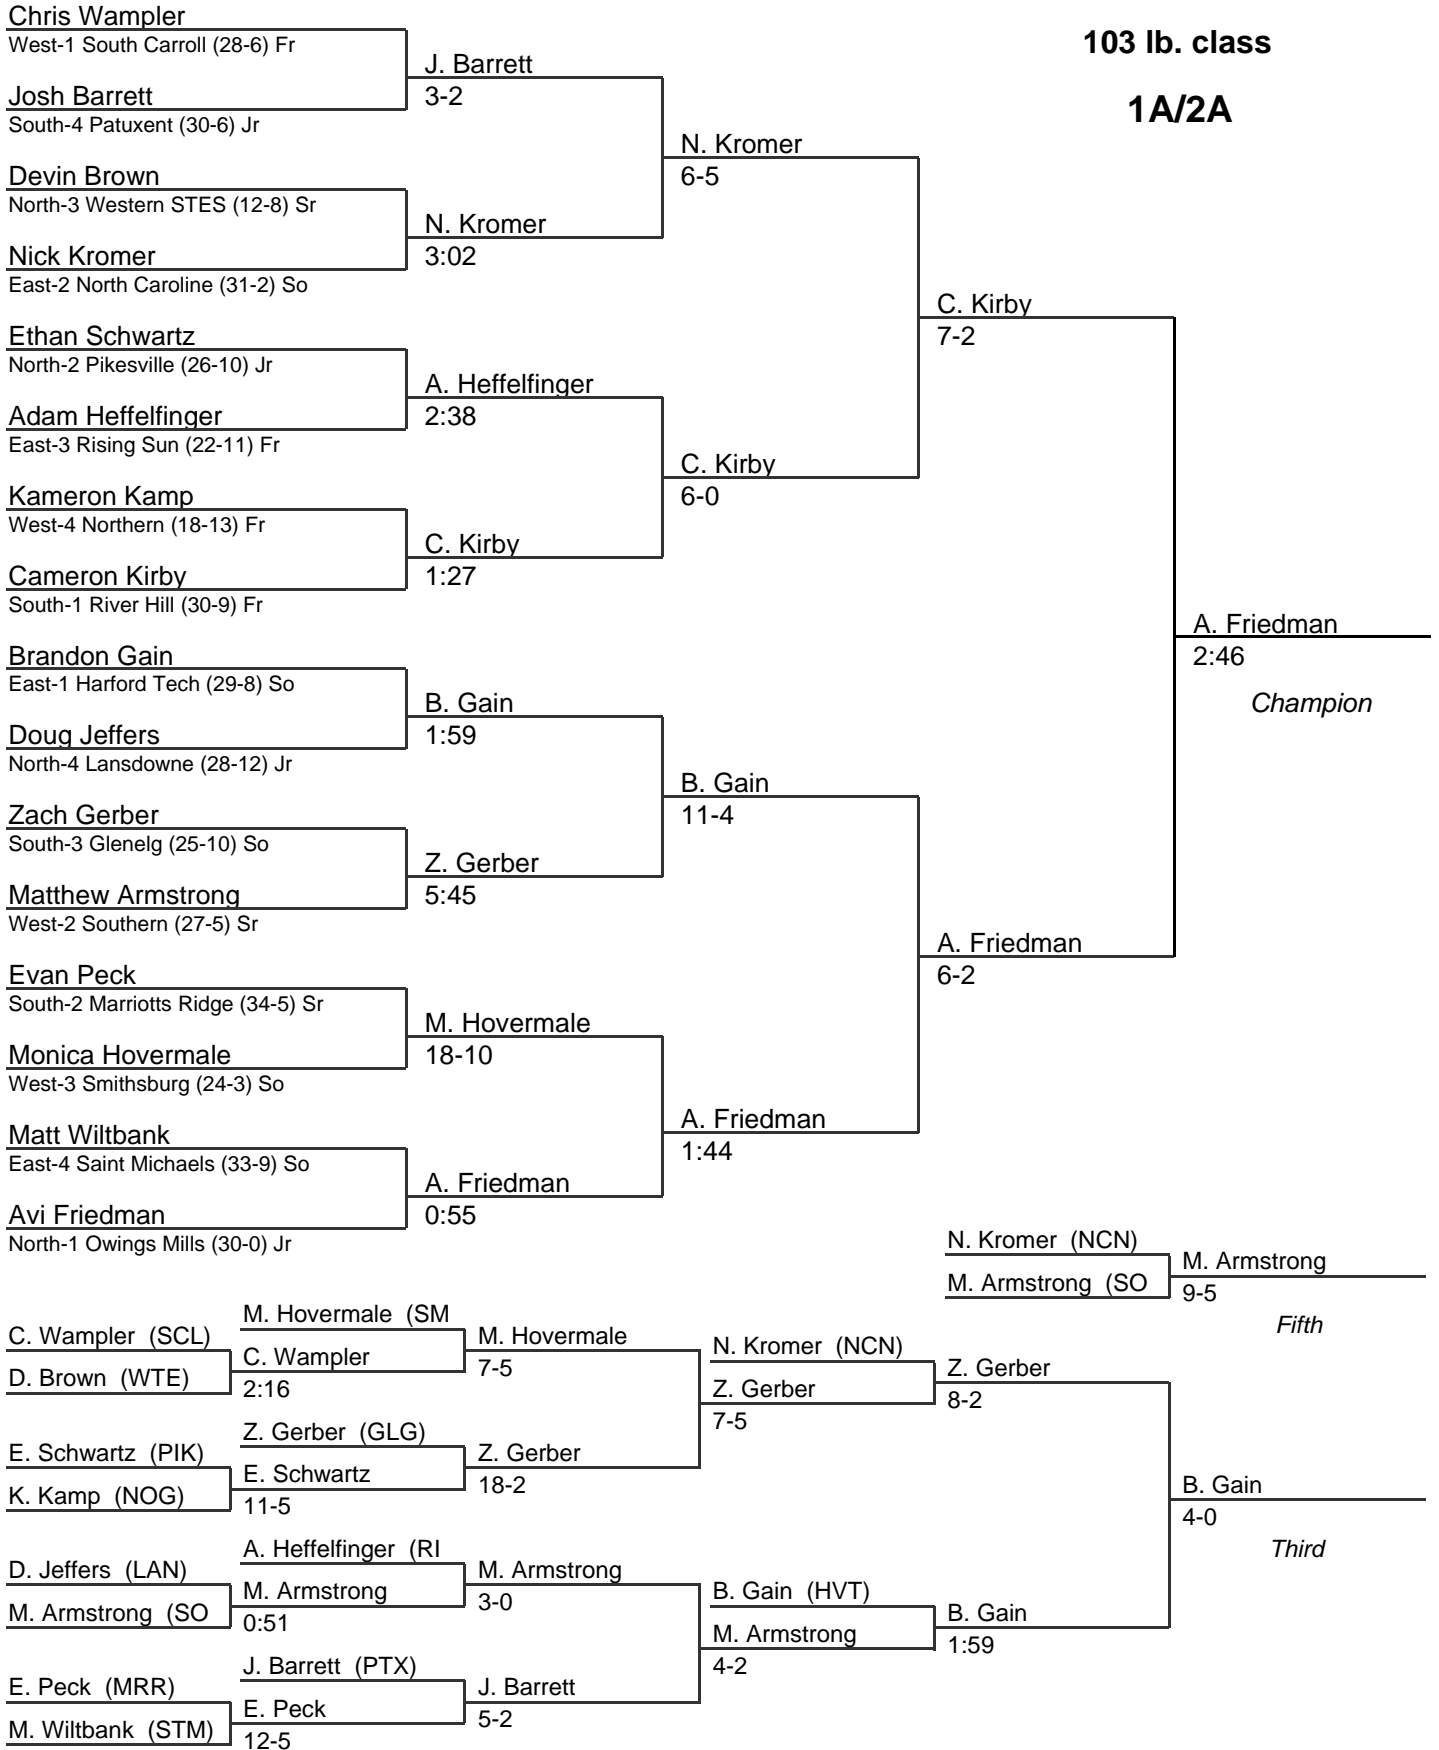

2A/1A MPSSAA State Wrestling Tournament

2008

103 lb. class

1A/2A

2A/1A MPSSAA State Wrestling Tournament

2008

2A/1A MPSSAA State Wrestling Tournament

2008