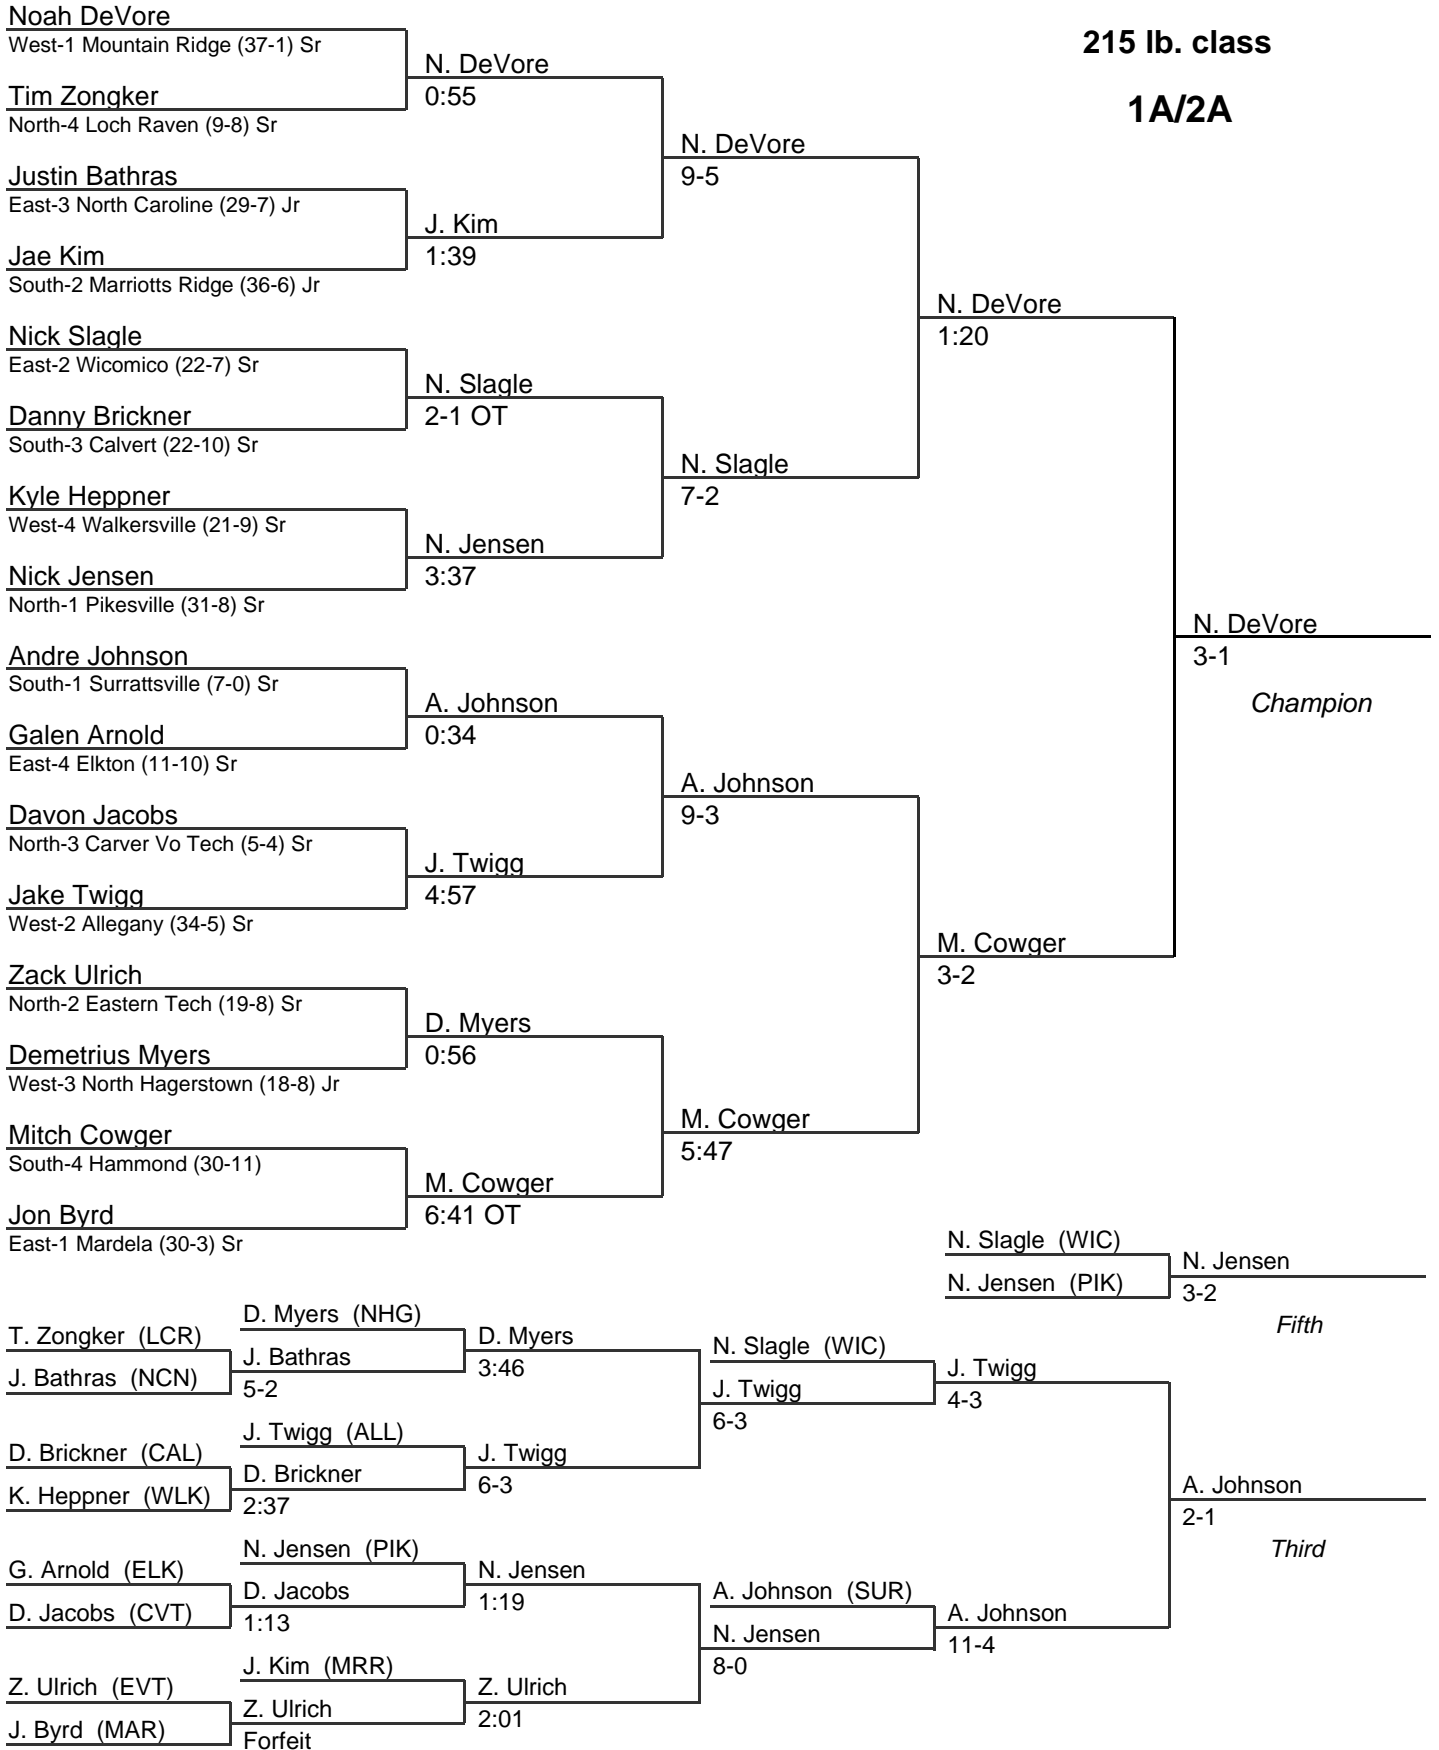

2A/1A MPSSAA State Wrestling Tournament

2008

215 lb. class

1A/2A