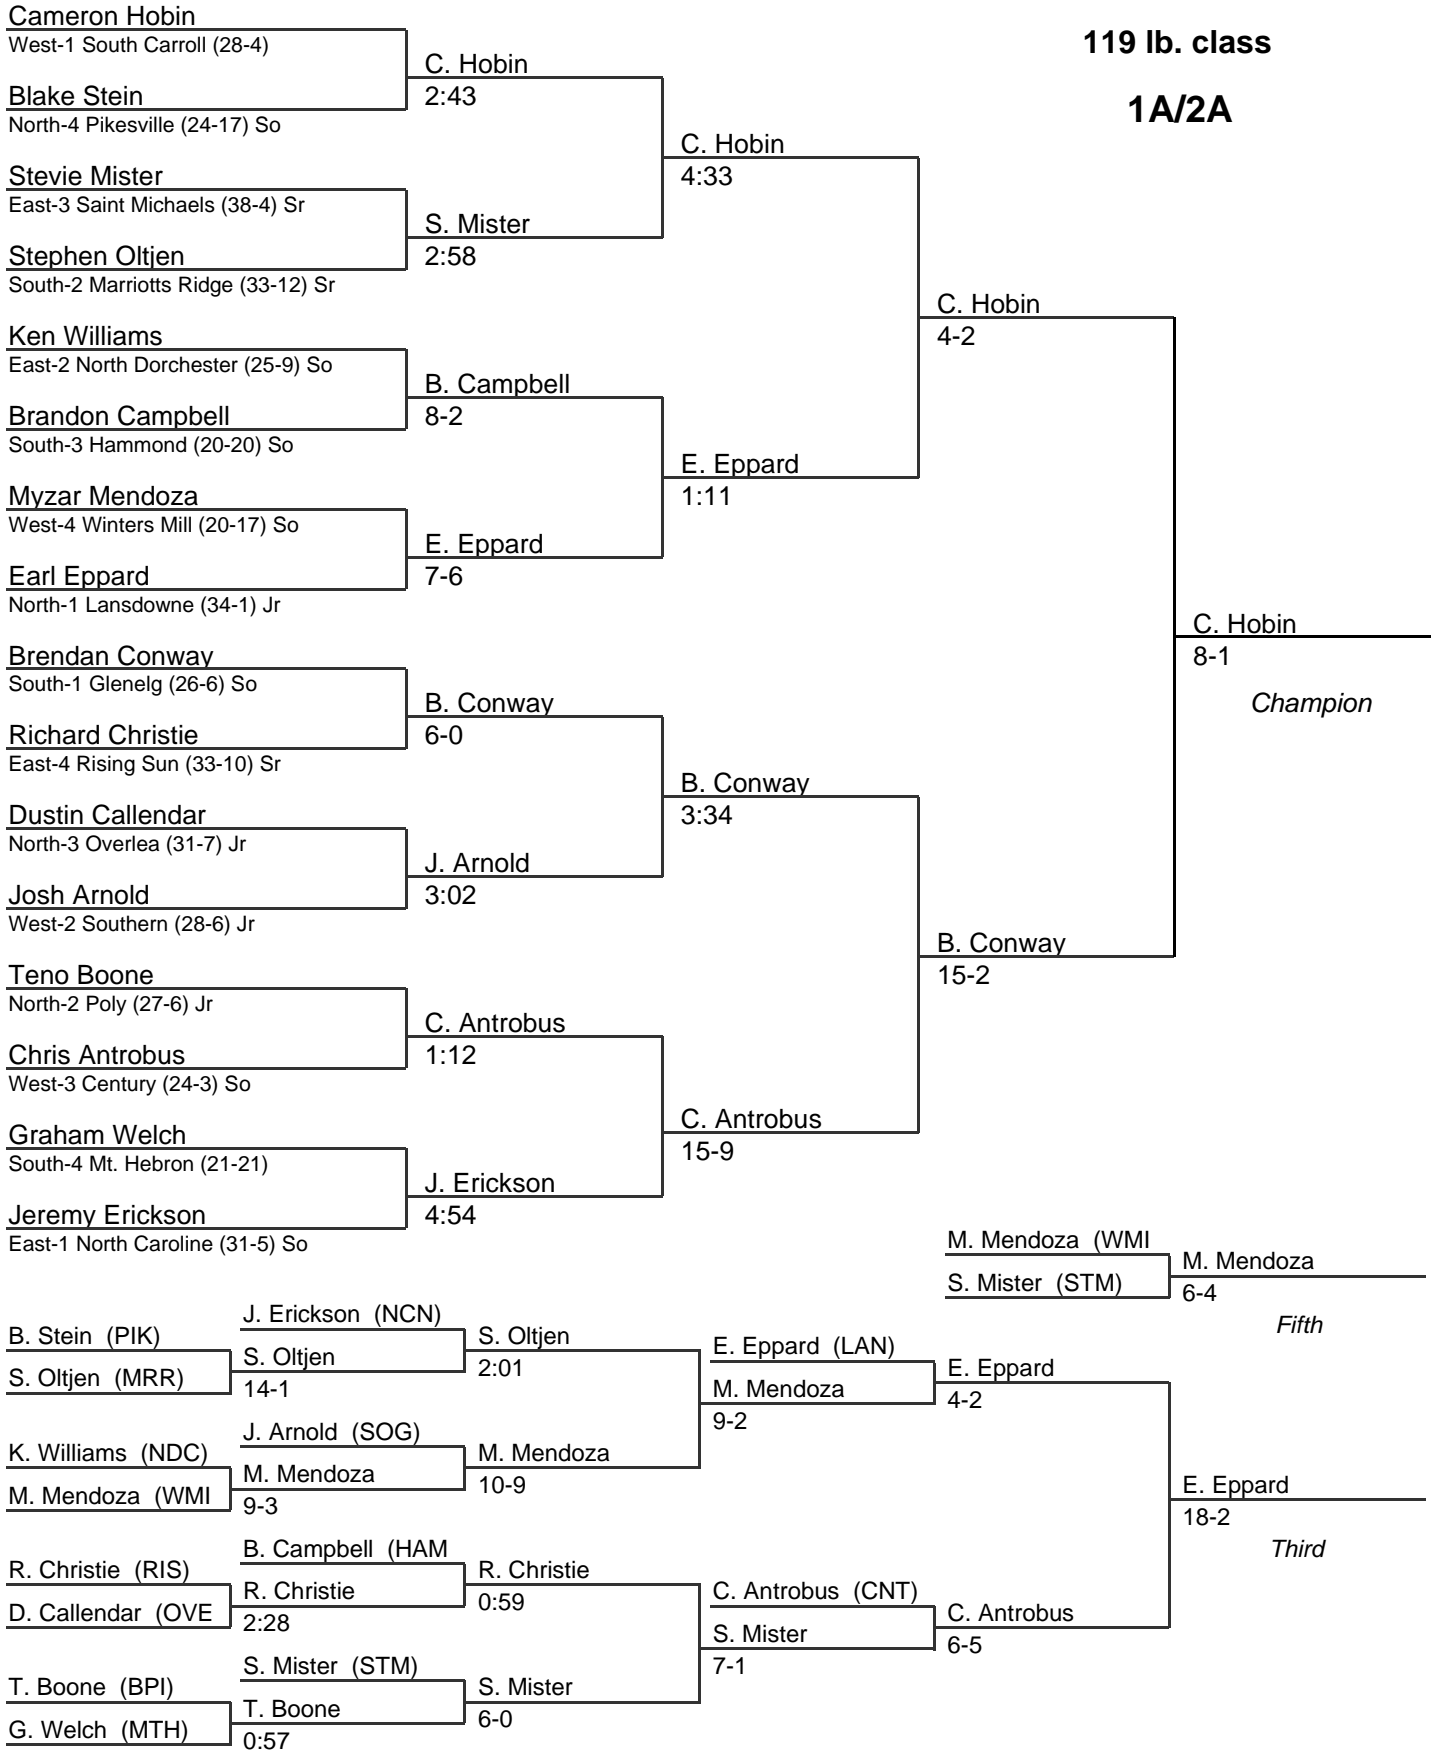

2A/1A MPSSAA State Wrestling Tournament

2008

119 lb. class

1A/2A