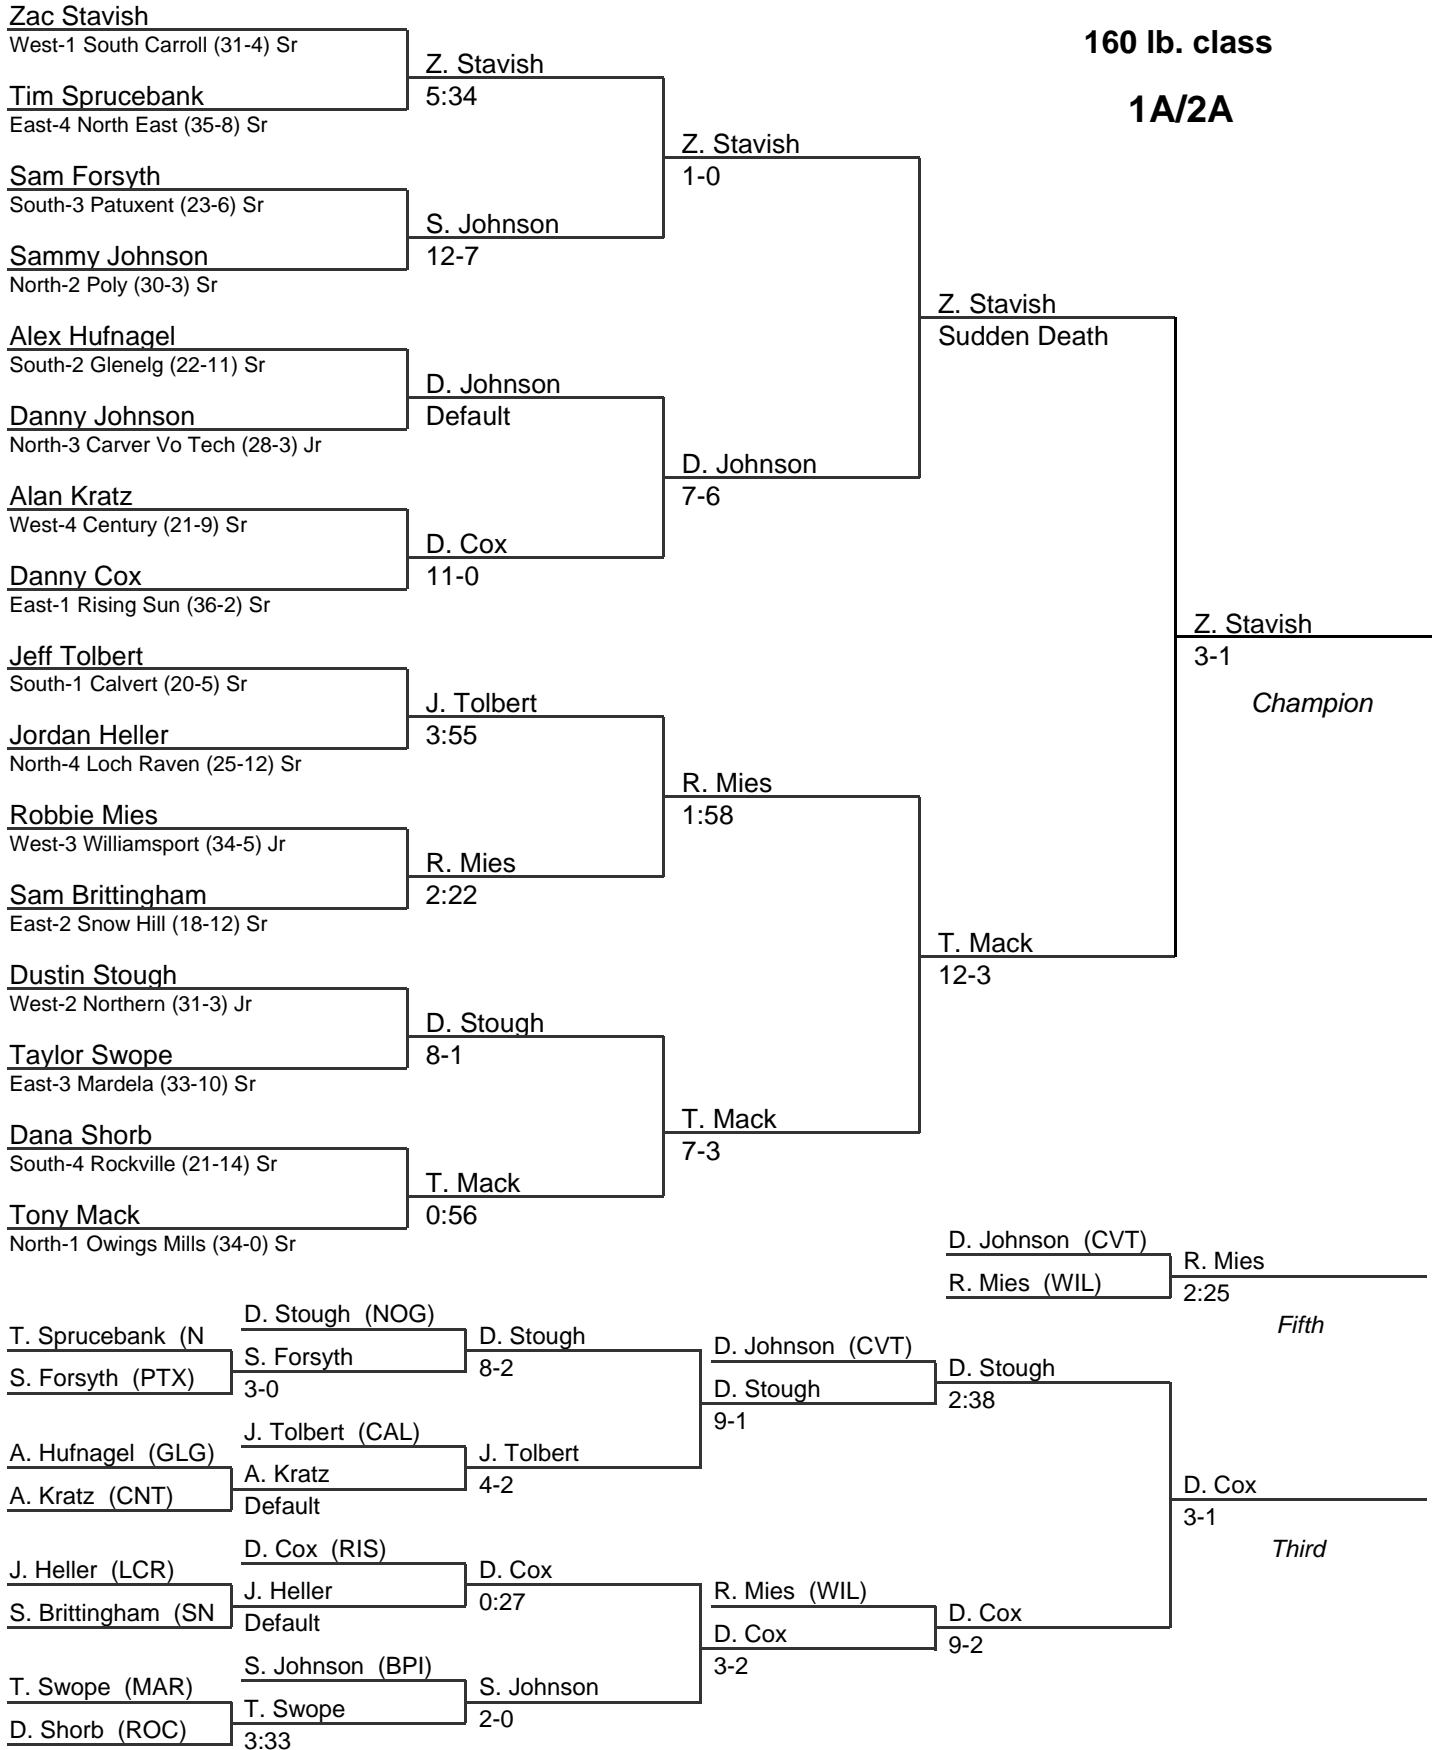

145 lb. class

1A/2A

2A/1A MPSSAA State Wrestling Tournament

2008

2A/1A MPSSAA State Wrestling Tournament

2008

2A/1A MPSSAA State Wrestling Tournament

2008