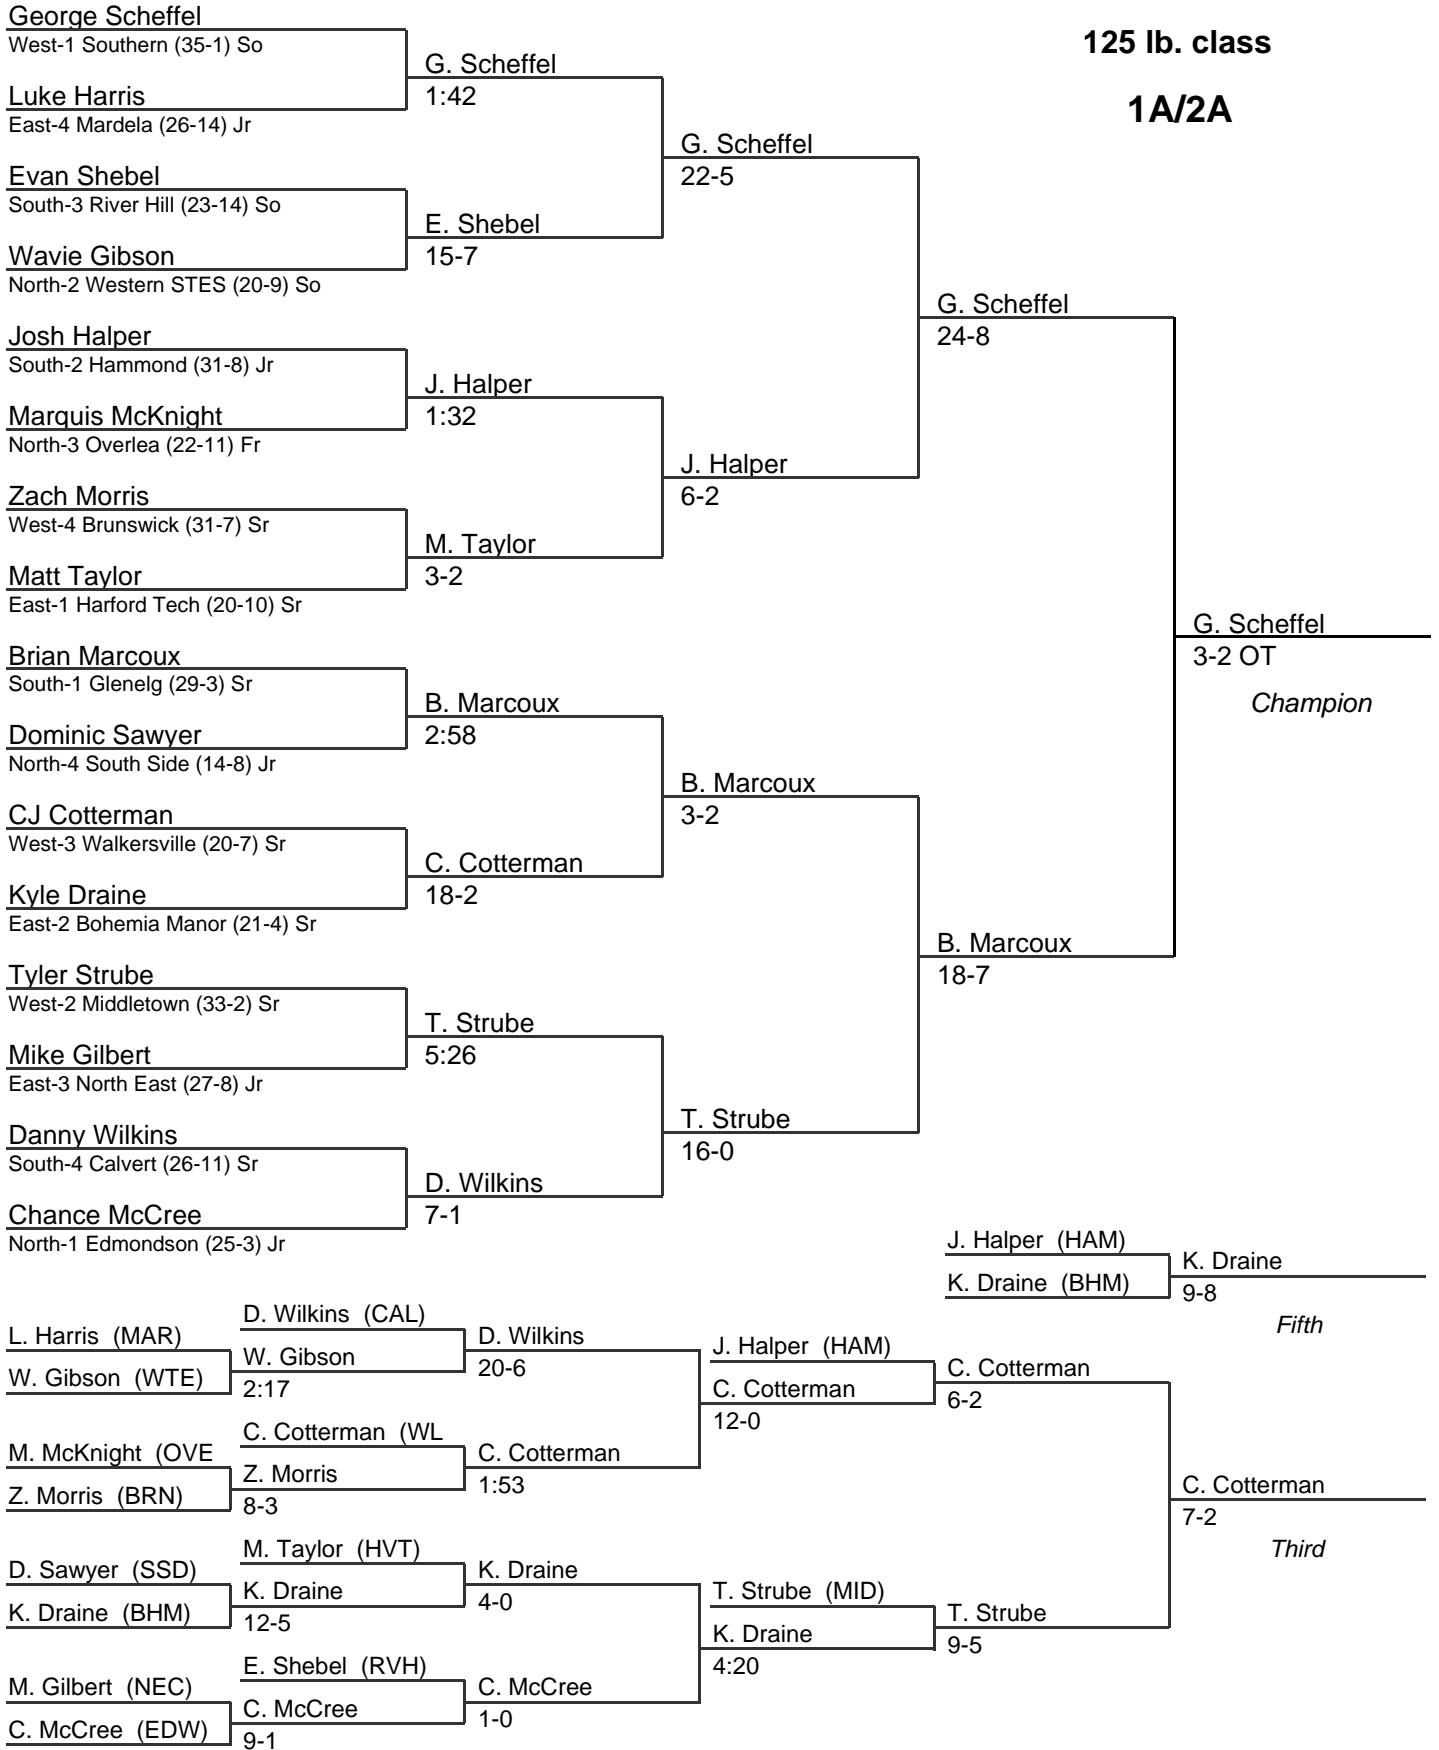

2A/1A MPSSAA State Wrestling Tournament

2008

125 lb. class

1A/2A