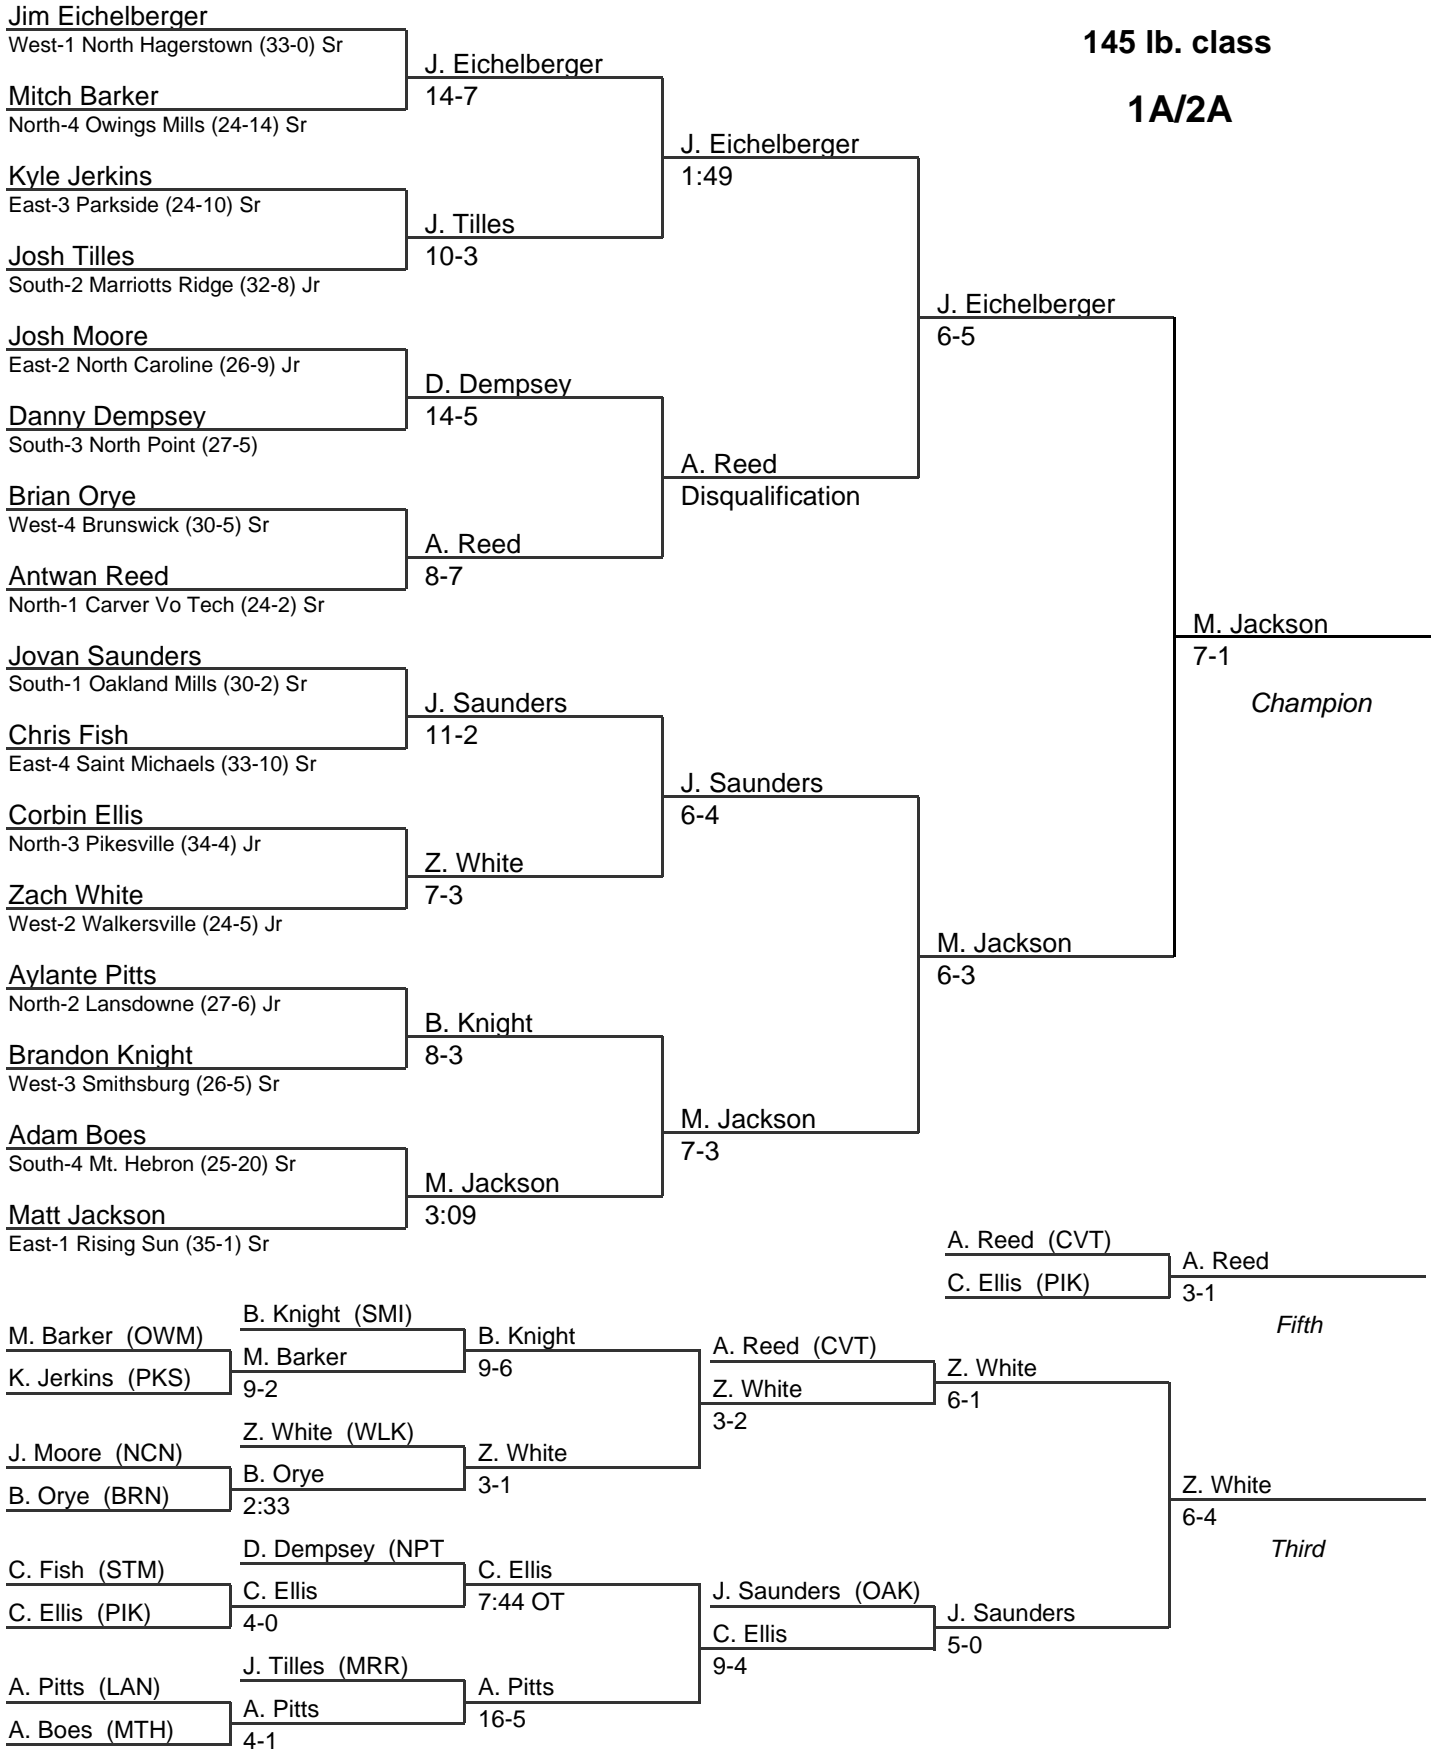

2A/1A MPSSAA State Wrestling Tournament

2008

145 lb. class

1A/2A