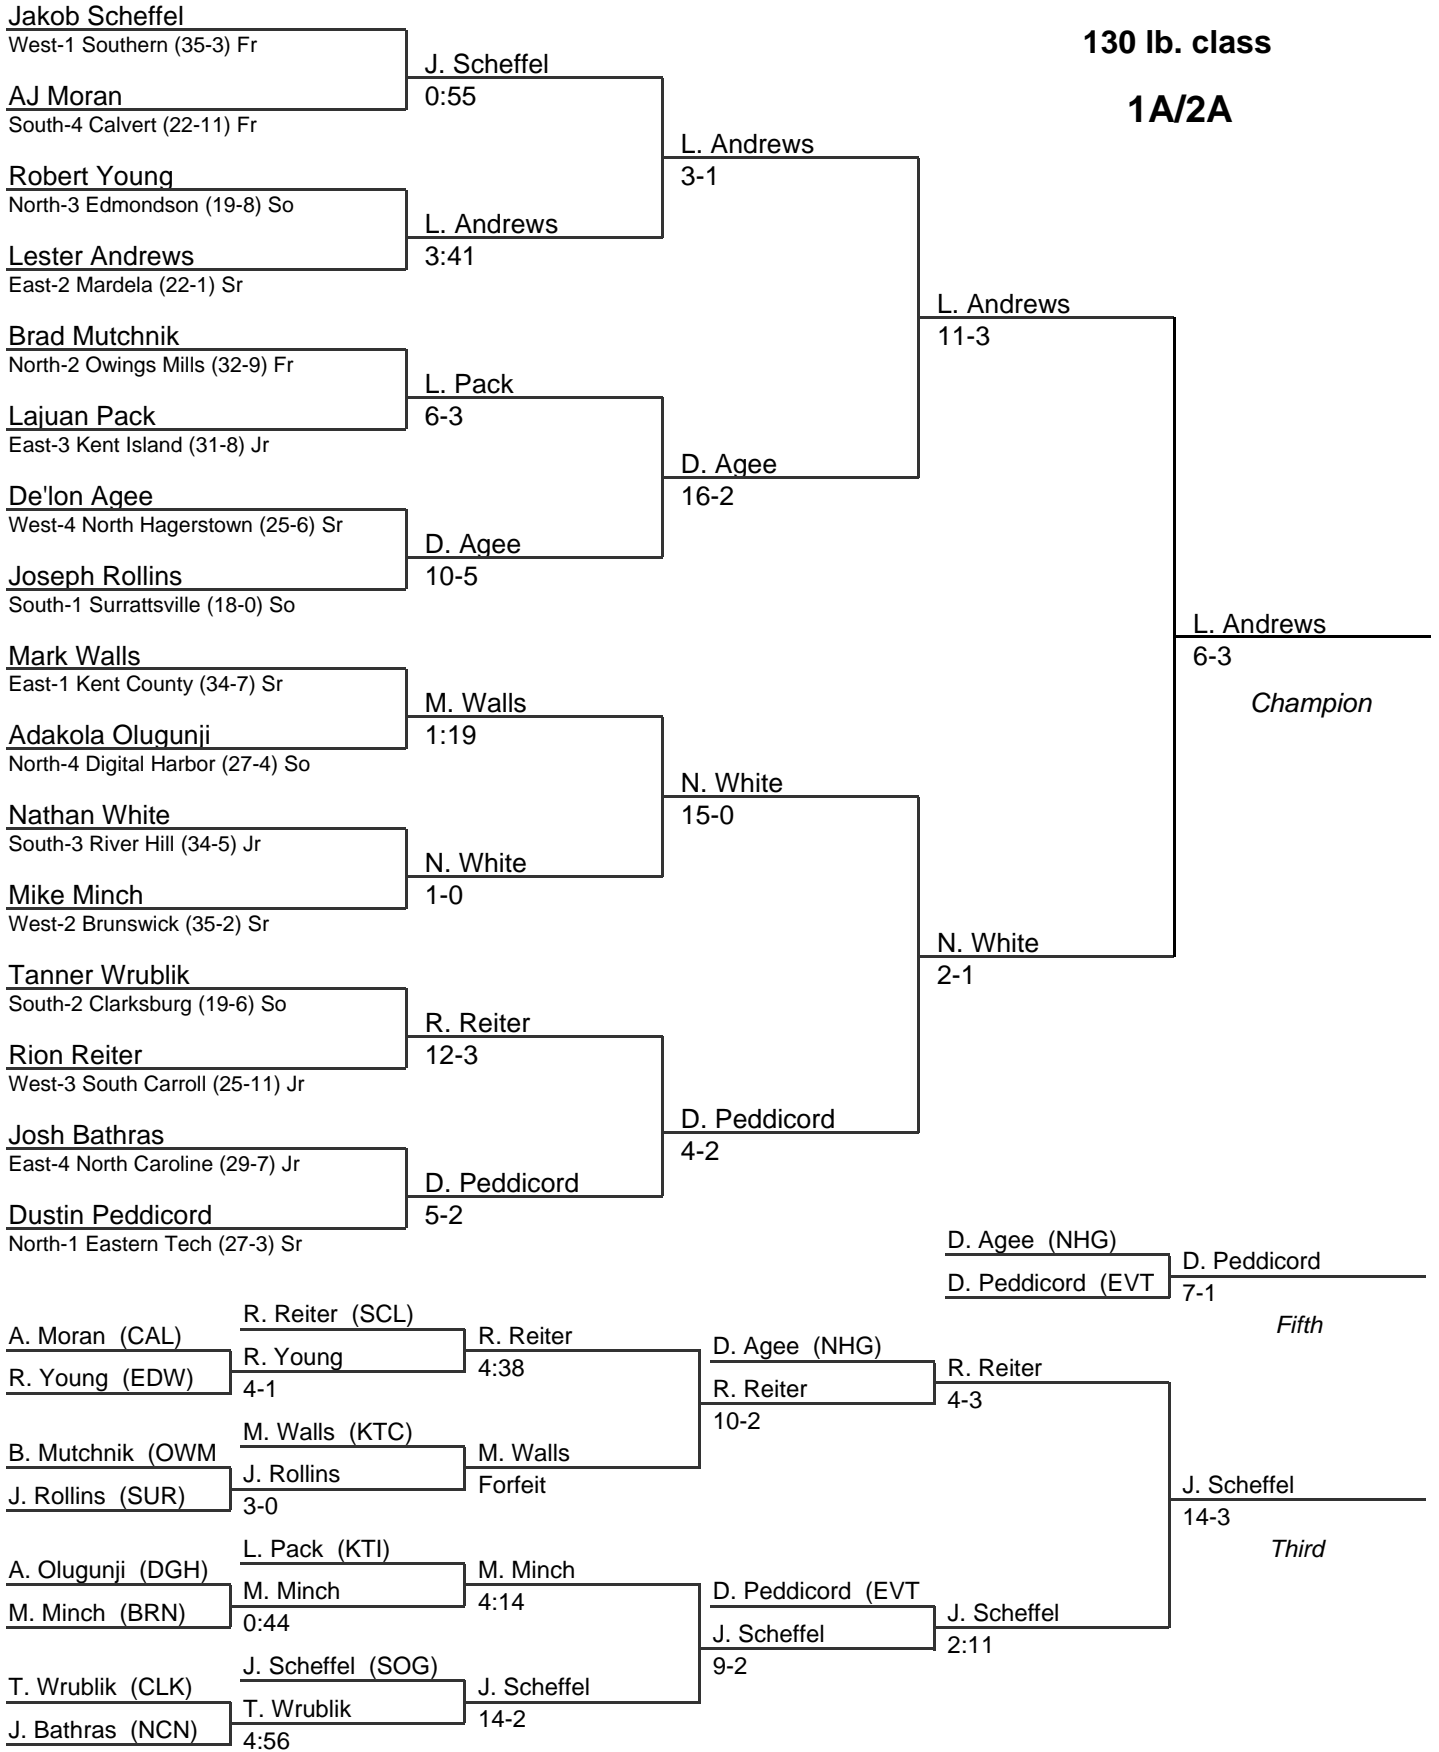

2A/1A MPSSAA State Wrestling Tournament

2008

130 lb. class

1A/2A