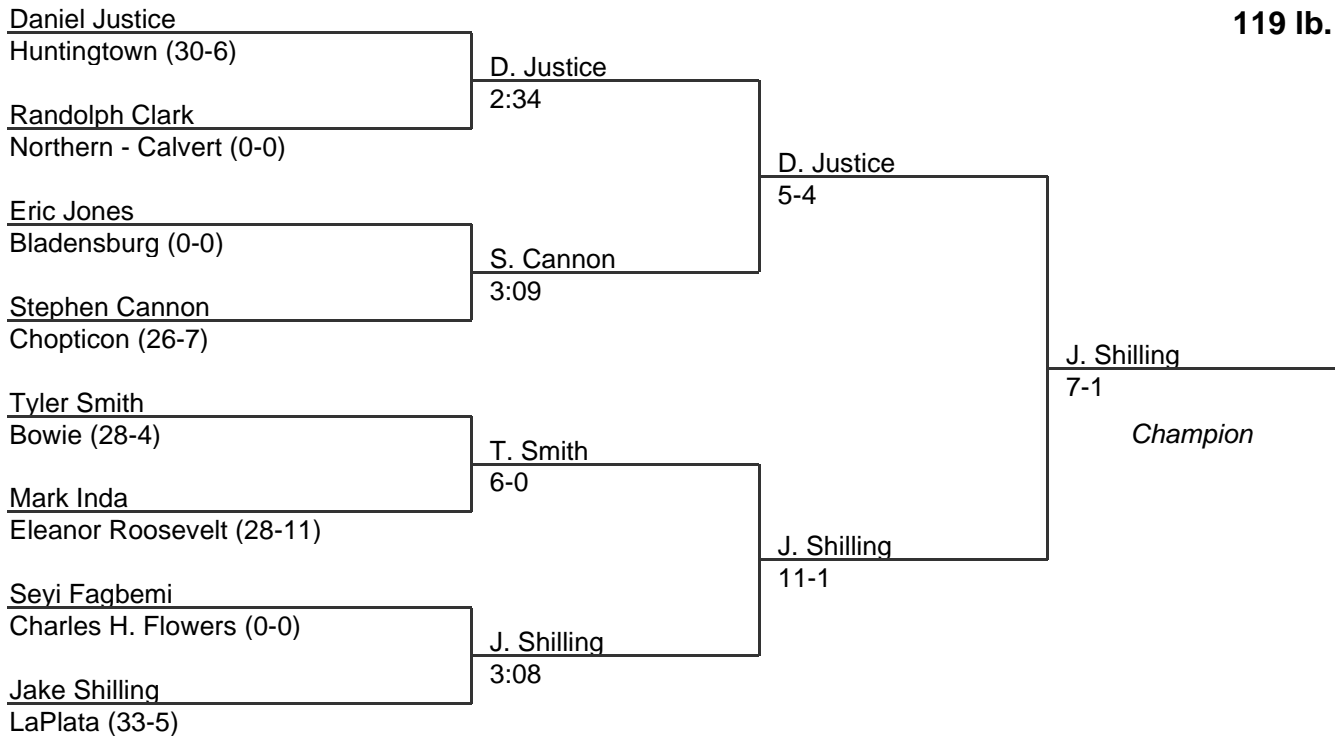

MPSSAA Regional Wrestling Tournament

2008 South Region 3A-4A

119 lb. class