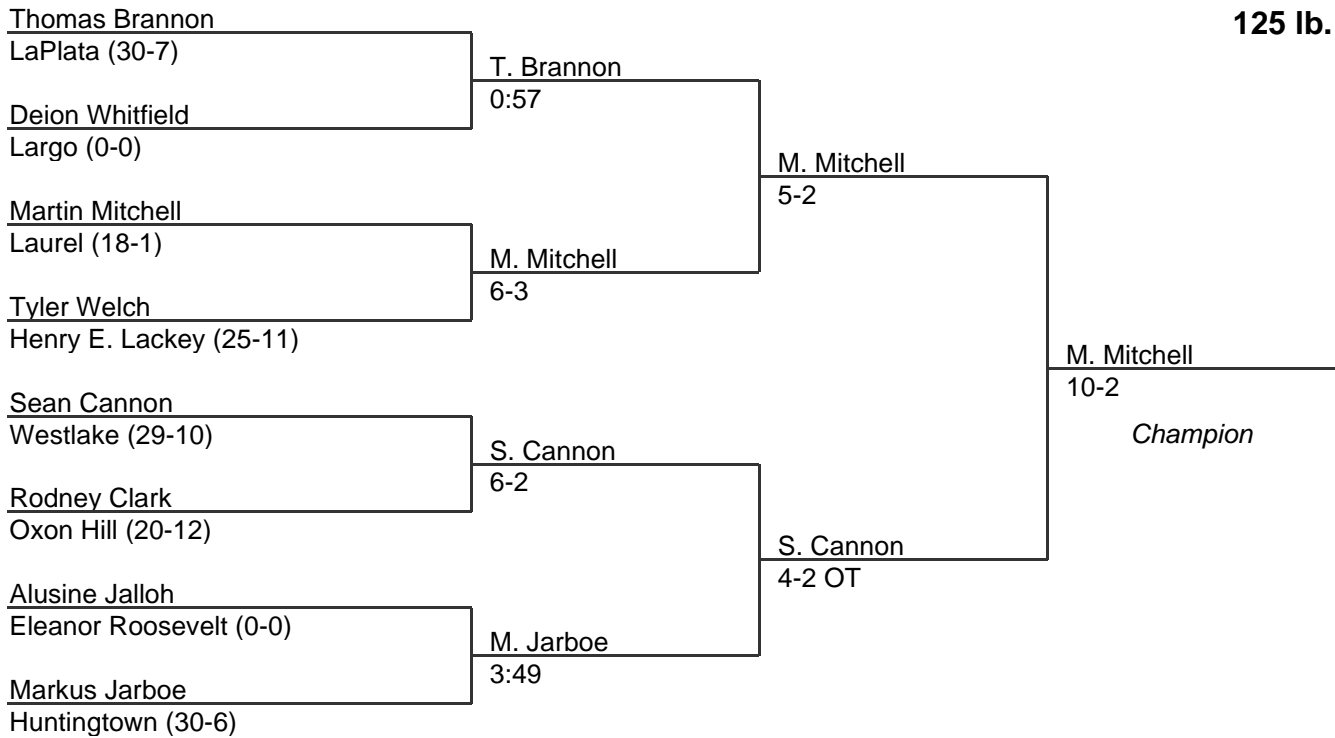

MPSSAA Regional Wrestling Tournament

2008 South Region 3A-4A

125 lb. class