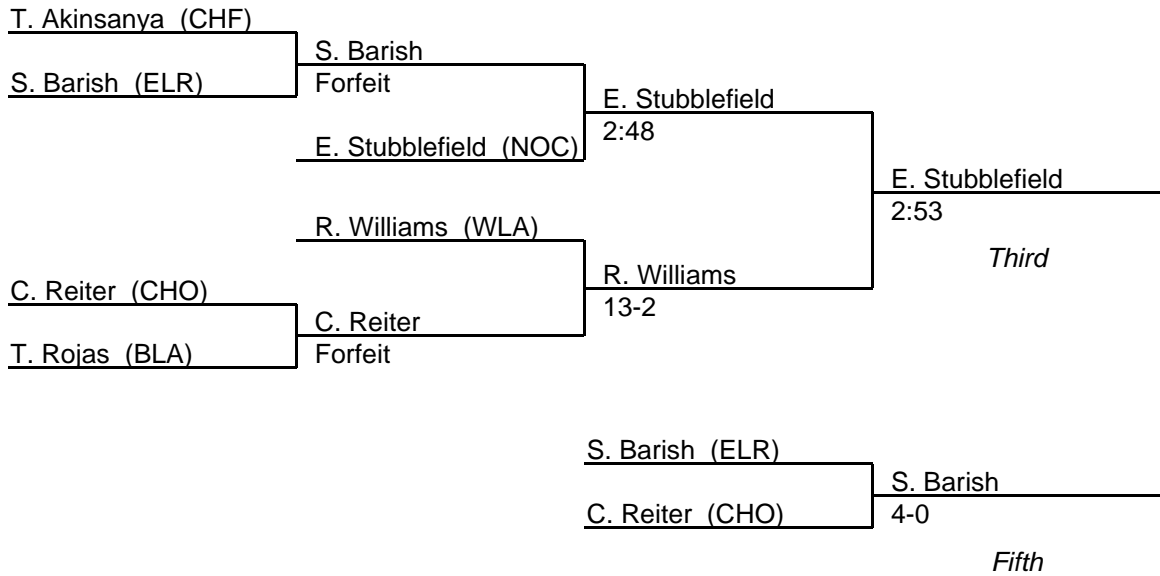

MPSSAA Regional Wrestling Tournament

2008 Region: South 3A-4A

TEAM SCORES

1.	LaPlata	(LAP)	193.5
2.	Westlake	(WLA)	98
3.	Thomas Stone	(THS)	88
4.	Chopticon	(CHO)	86
5.	Oxon Hill	(OXH)	78
6.	Leonardtwn	(LEO)	72
7.	Bowie	(BOW)	65.5
8.	Northern - Calvert	(NOC)	62
9.	Charles H. Flowers	(CHF)	51
10.	Eleanor Roosevelt	(ELR)	51
11.	Huntingtown	(HUN)	42
12.	Parkdale	(PKD)	35.5
13.	Henry E. Lackey	(LAC)	32
14.	Northwestern	(NWE)	32
15.	Bladensburg	(BLA)	29
16.	Laurel	(LAU)	21
17.	Friendly	(FRI)	17
18.	DuVal	(DUV)	14
19.	Suitland	(SUI)	11
20.	Great Mills	(GTM)	7
21.	Largo	(LAR)	6
22.	Gwynn Park	(GWP)	0
23.	Crossland	(CRO)	0
24.	Henry A. Wise	(HWI)	0

MPSSAA Regional Wrestling Tournament

2008 South Region 3A-4A

103 lb. class