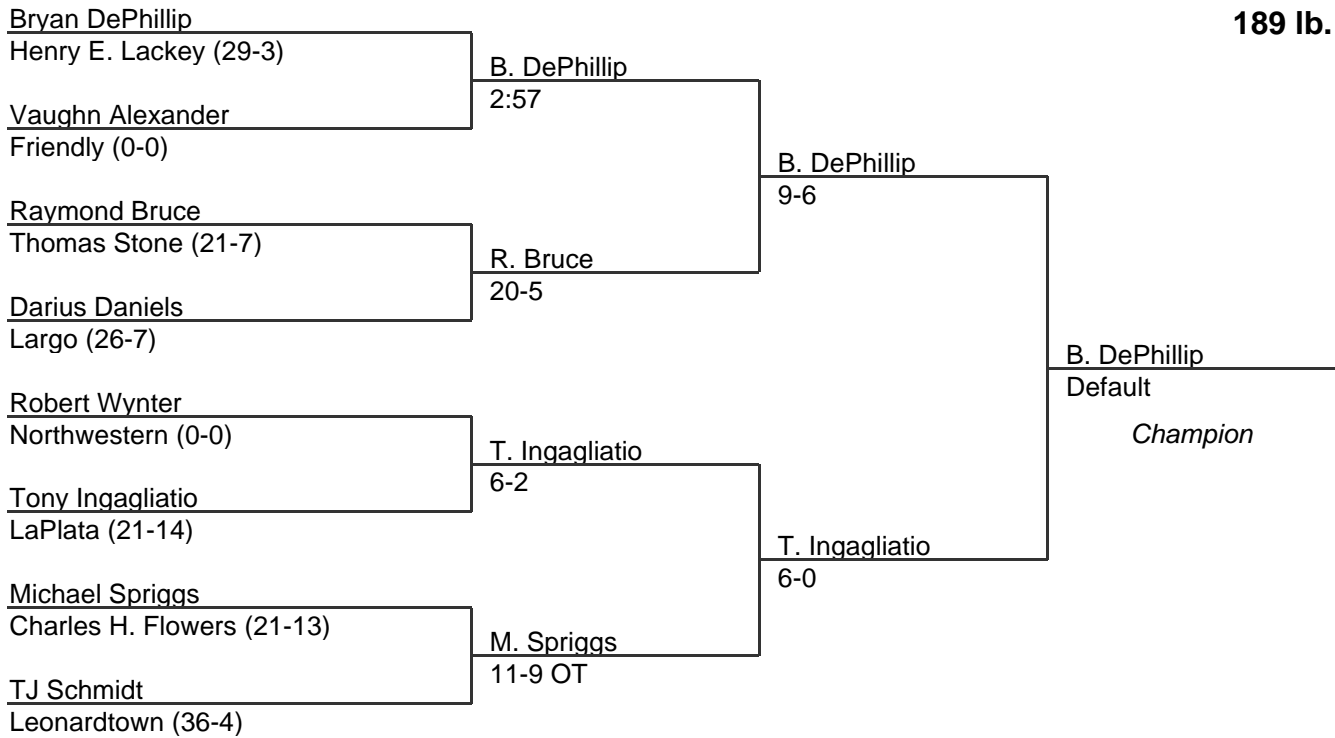

MPSSAA Regional Wrestling Tournament

2008 South Region 3A-4A

189 lb. class