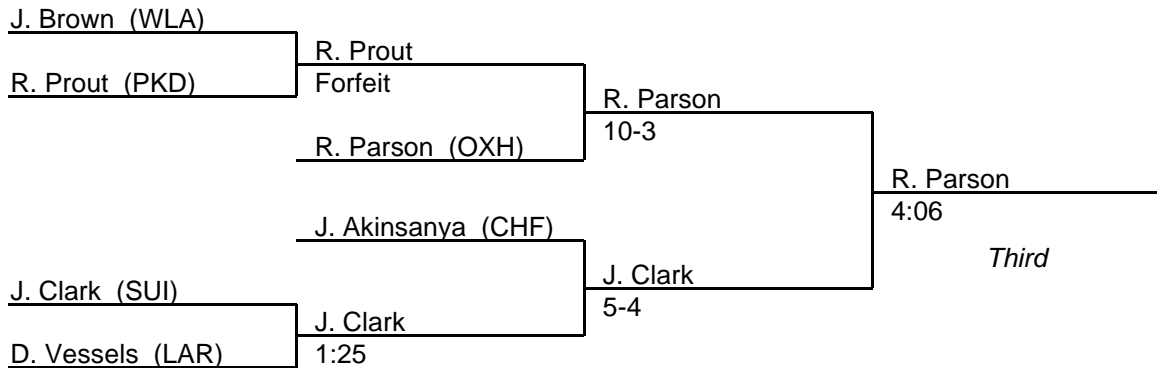

MPSSAA Regional Wrestling Tournament

2008 South Region 3A-4A

215 lb. class