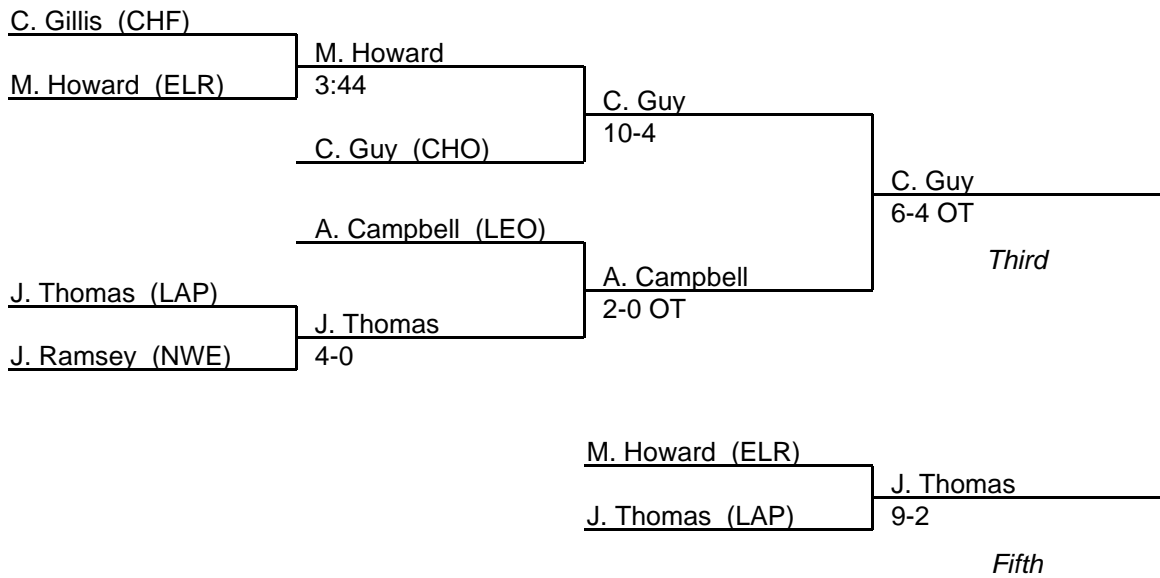

MPSSAA Regional Wrestling Tournament

2008 South Region 3A-4A

130 lb. class