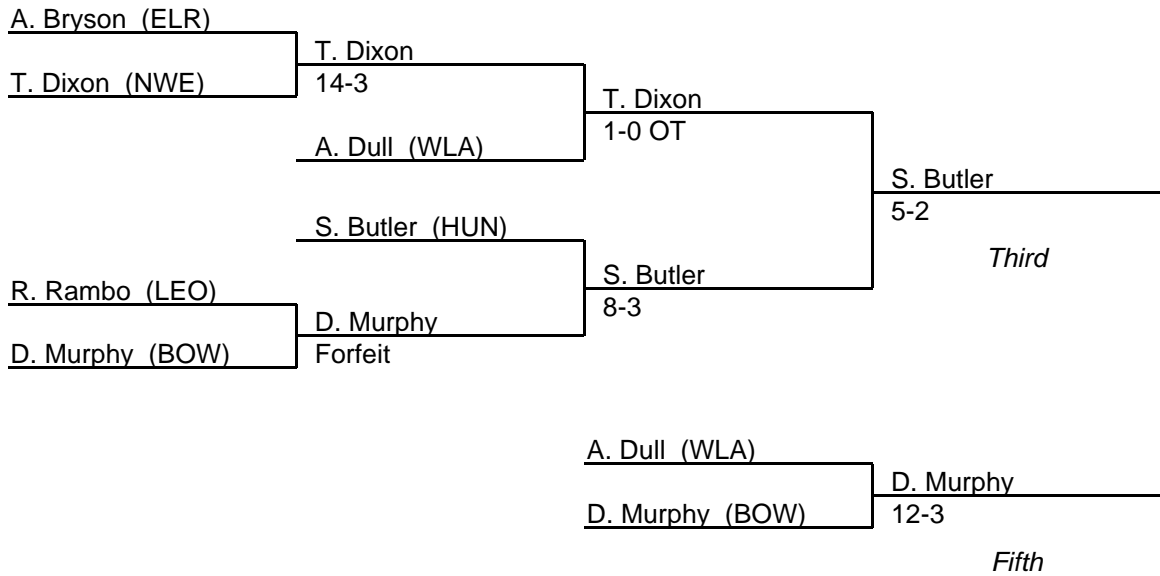

MPSSAA Regional Wrestling Tournament

2008 South Region 3A-4A

160 lb. class