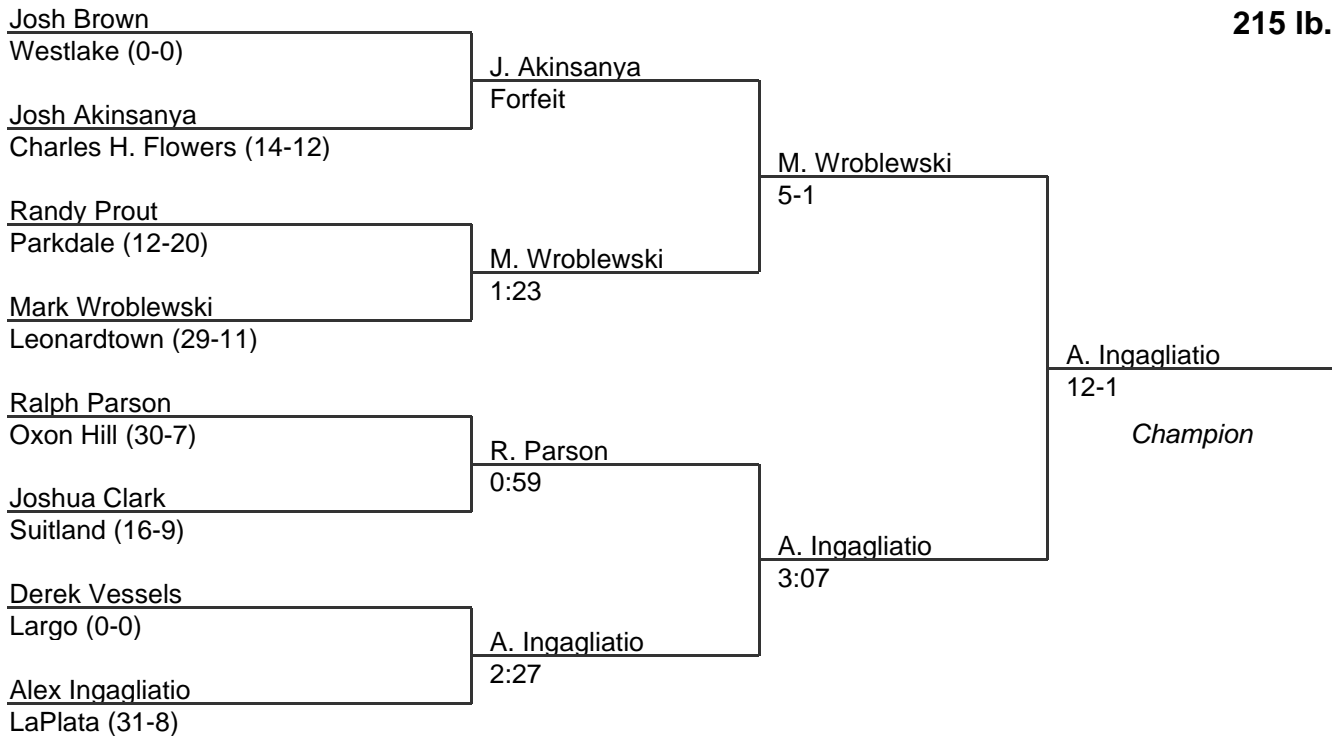

MPSSAA Regional Wrestling Tournament

2008 South Region 3A-4A

215 lb. class