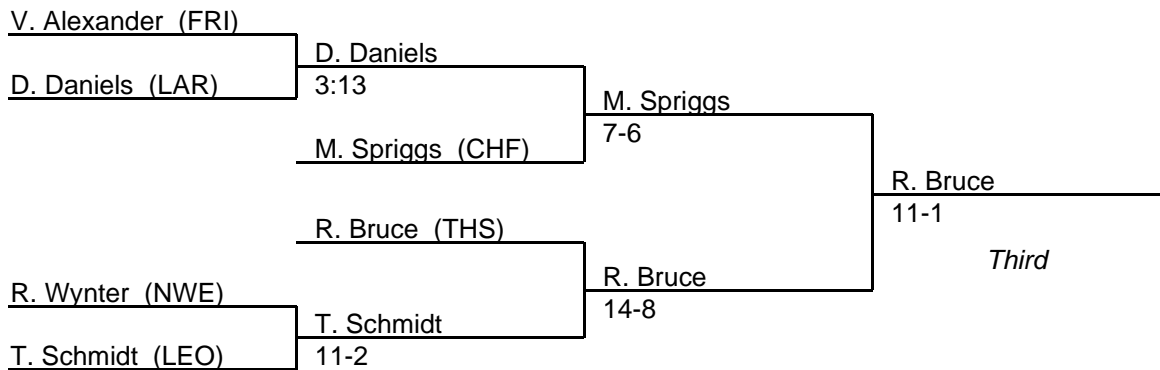

MPSSAA Regional Wrestling Tournament

2008 South Region 3A-4A

189 lb. class