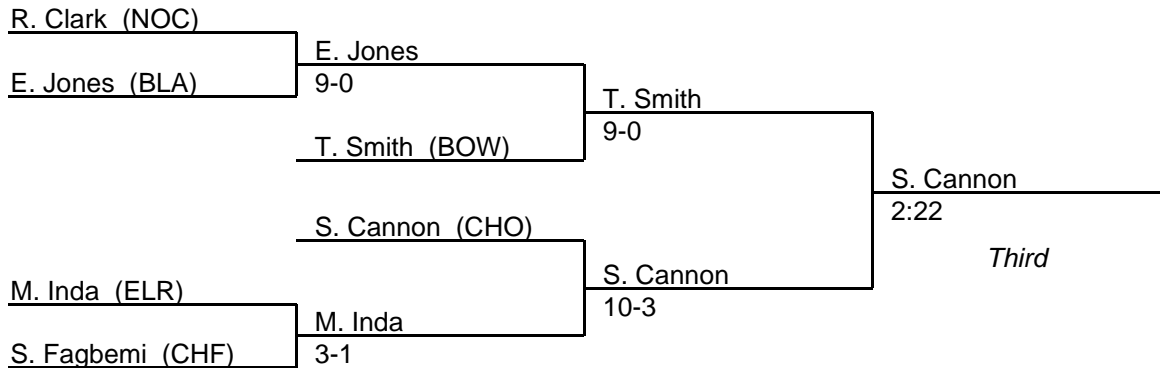

MPSSAA Regional Wrestling Tournament

2008 South Region 3A-4A

119 lb. class