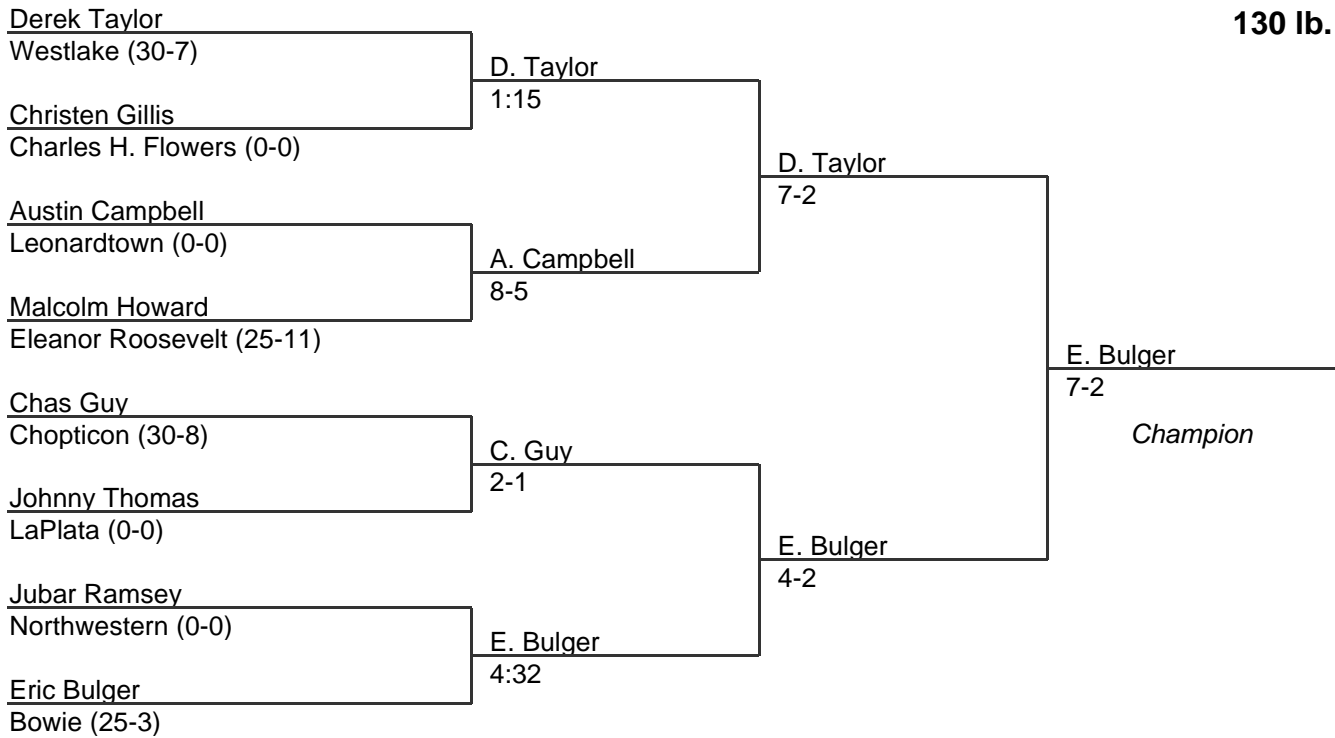

MPSSAA Regional Wrestling Tournament

2008 South Region 3A-4A

130 lb. class