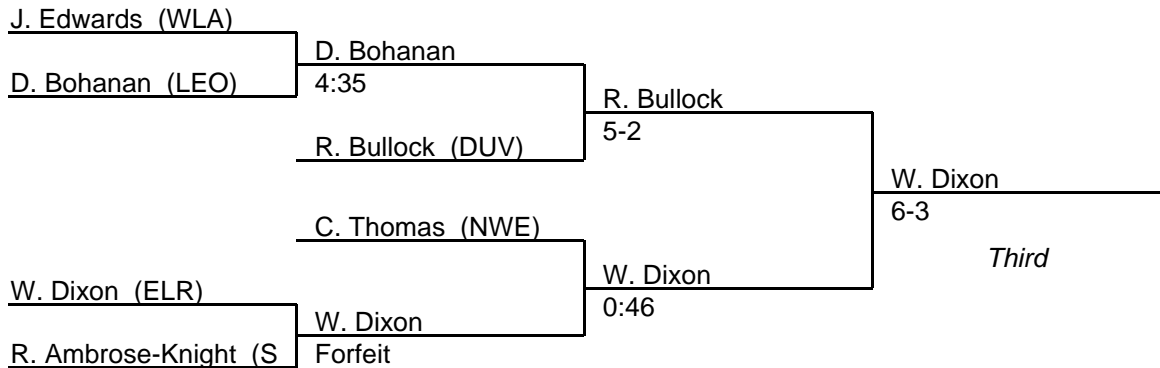

MPSSAA Regional Wrestling Tournament

2008 South Region 3A-4A

171 lb. class