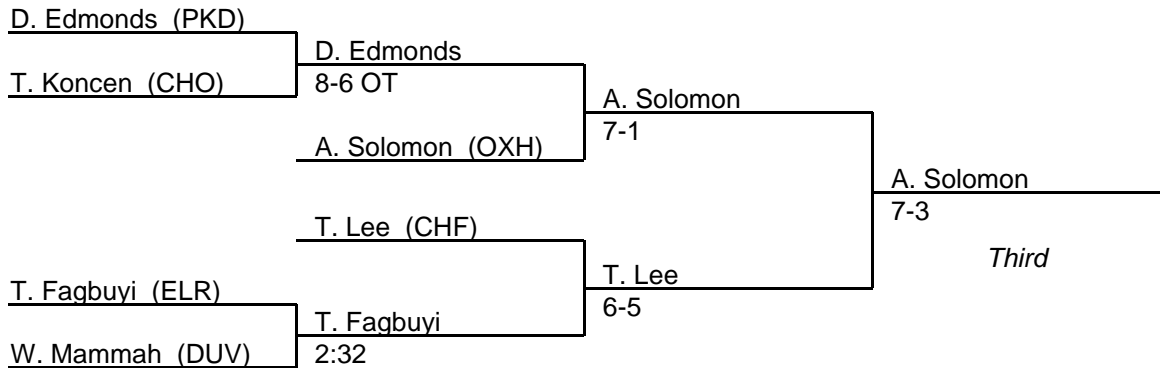

MPSSAA Regional Wrestling Tournament

2008 South Region 3A-4A

112 lb. class