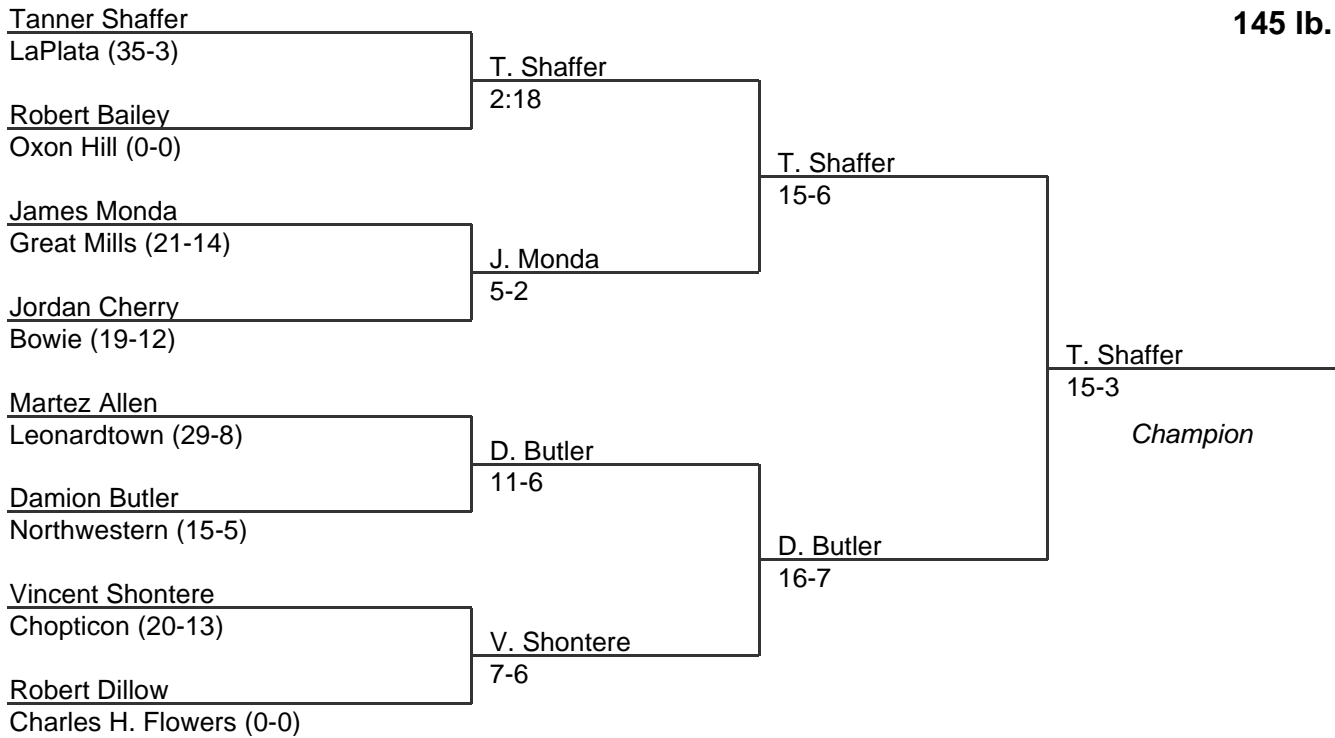

MPSSAA Regional Wrestling Tournament

2008 South Region 3A-4A

145 lb. class