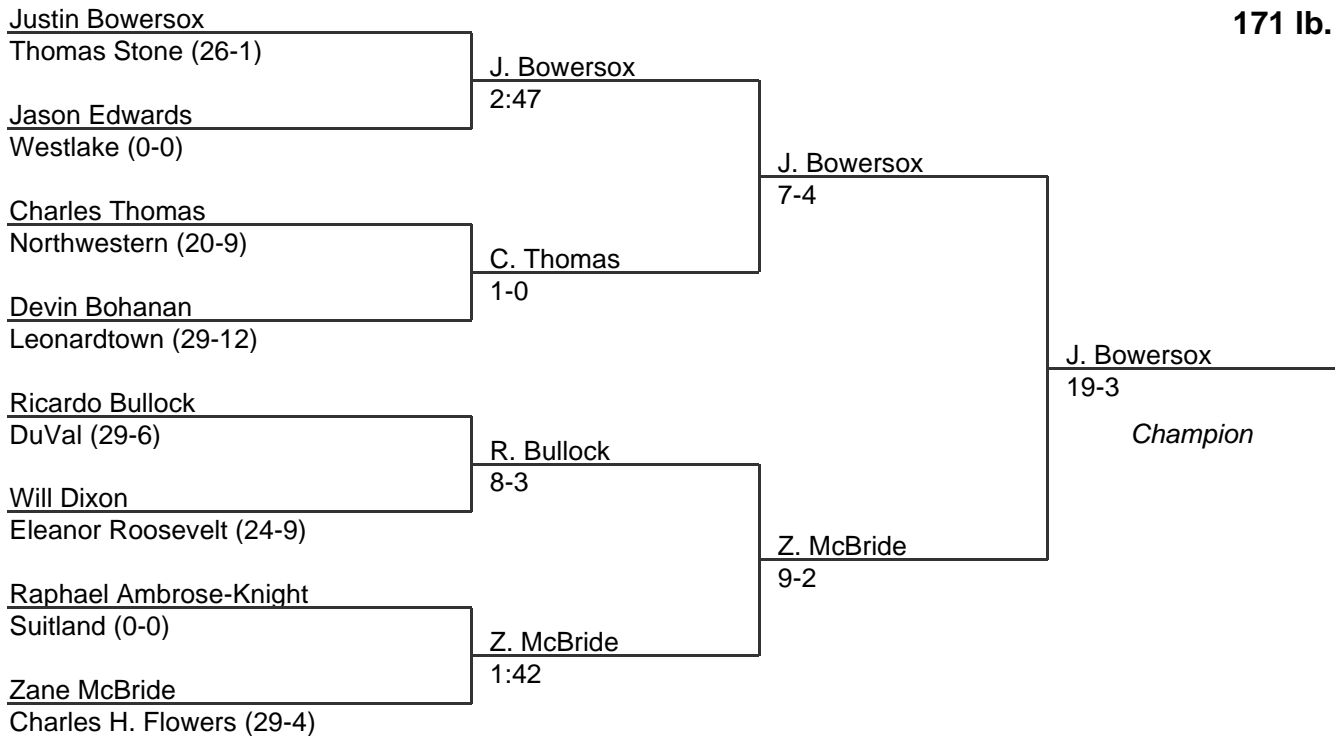

MPSSAA Regional Wrestling Tournament

2008 South Region 3A-4A

171 lb. class