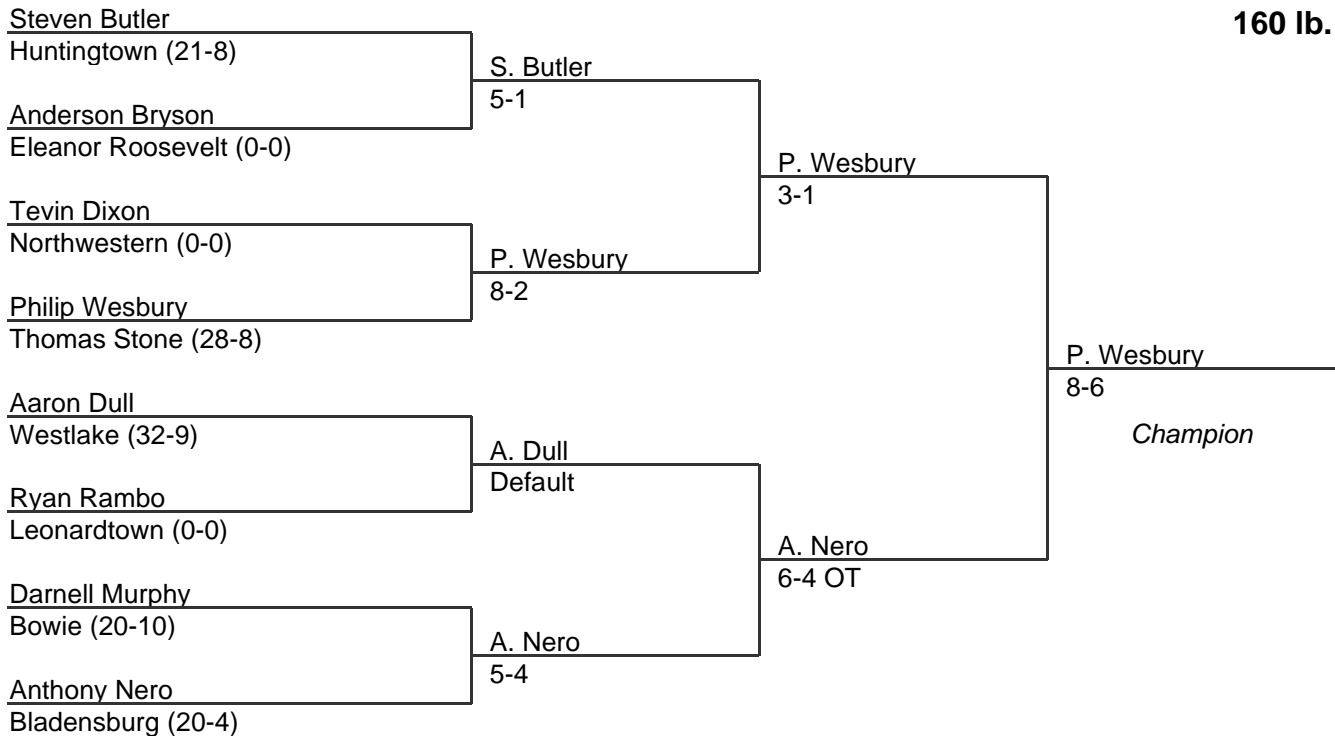

MPSSAA Regional Wrestling Tournament

2008 South Region 3A-4A

160 lb. class