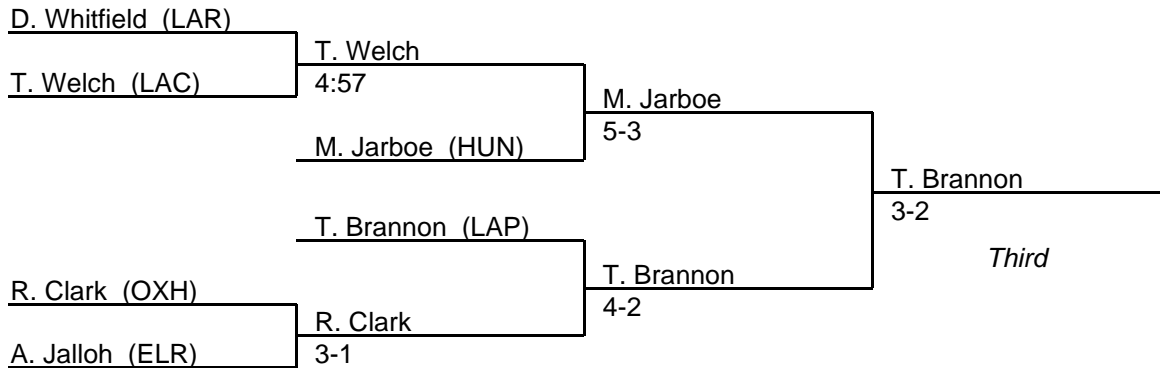

MPSSAA Regional Wrestling Tournament

2008 South Region 3A-4A

125 lb. class