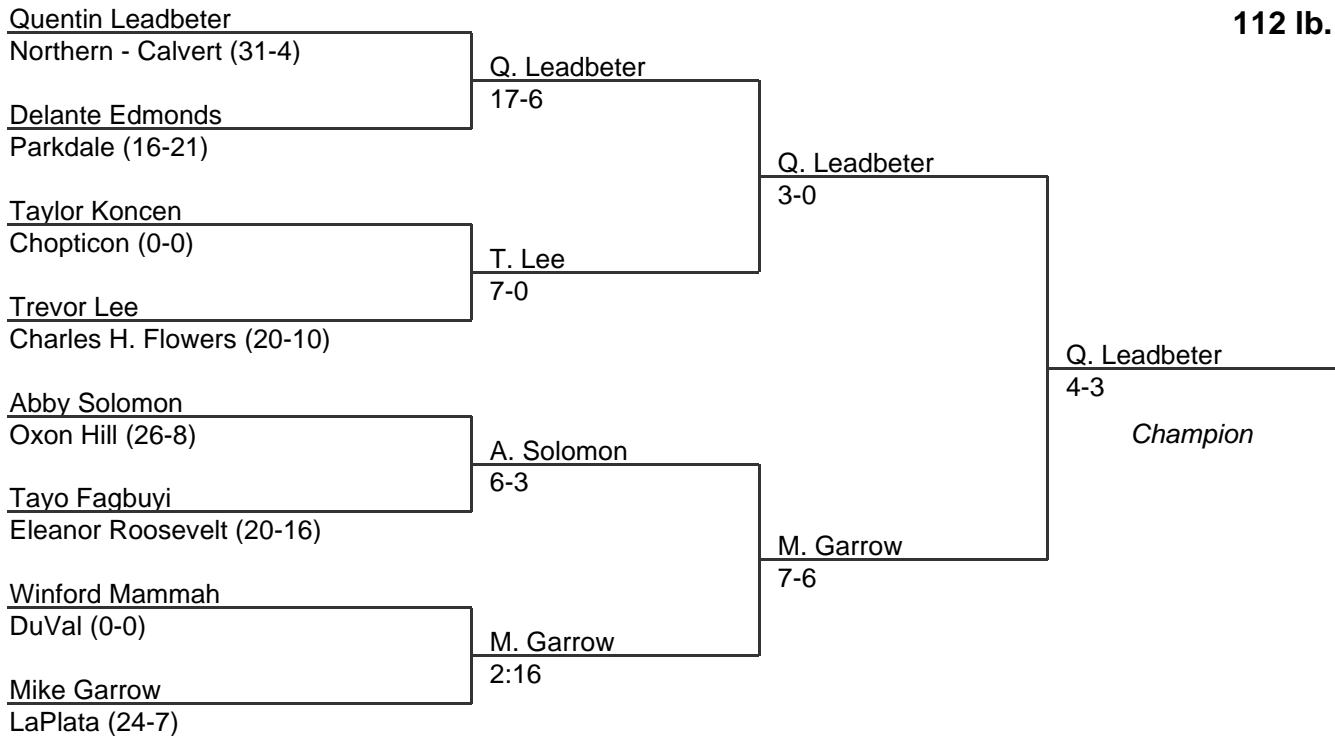

MPSSAA Regional Wrestling Tournament

2008 South Region 3A-4A

112 lb. class