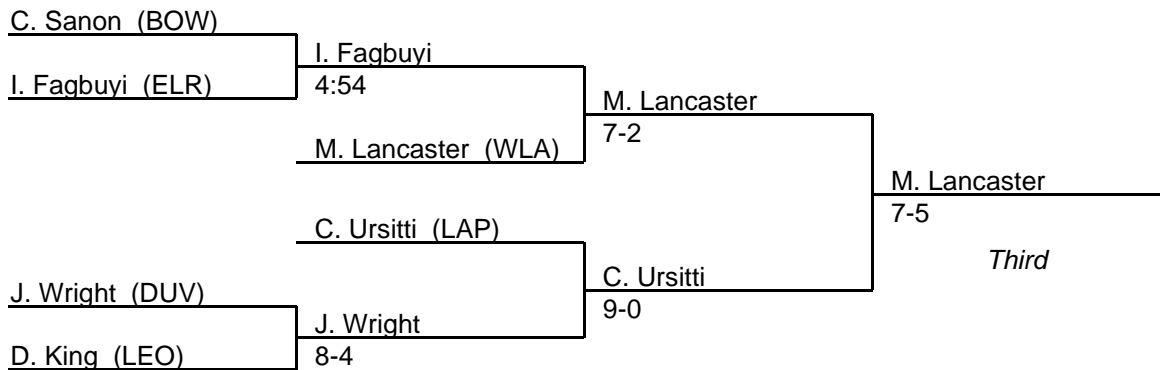

MPSSAA Regional Wrestling Tournament

2008 South Region 3A-4A

135 lb. class