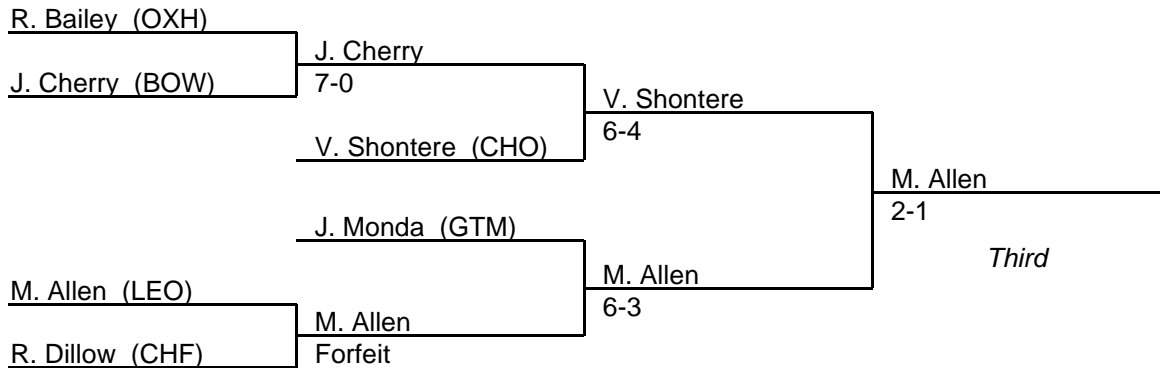

MPSSAA Regional Wrestling Tournament

2008 South Region 3A-4A

145 lb. class