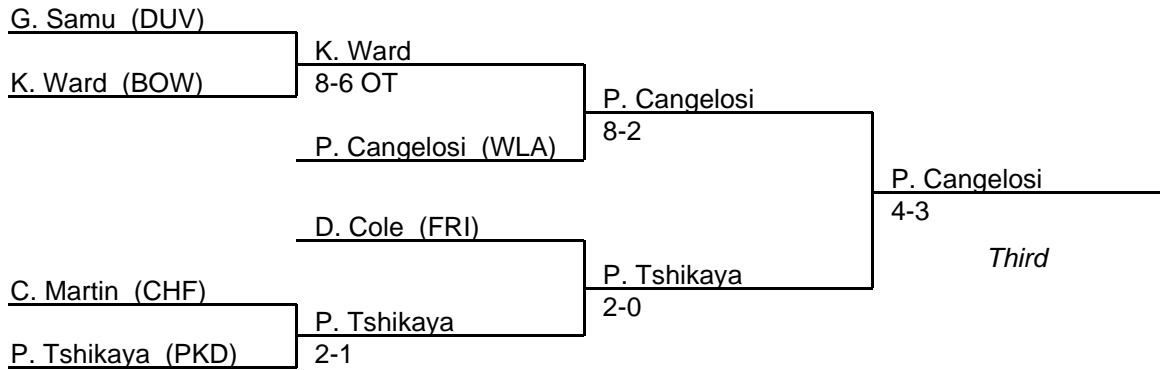

MPSSAA Regional Wrestling Tournament

2008 South Region 3A-4A

152 lb. class