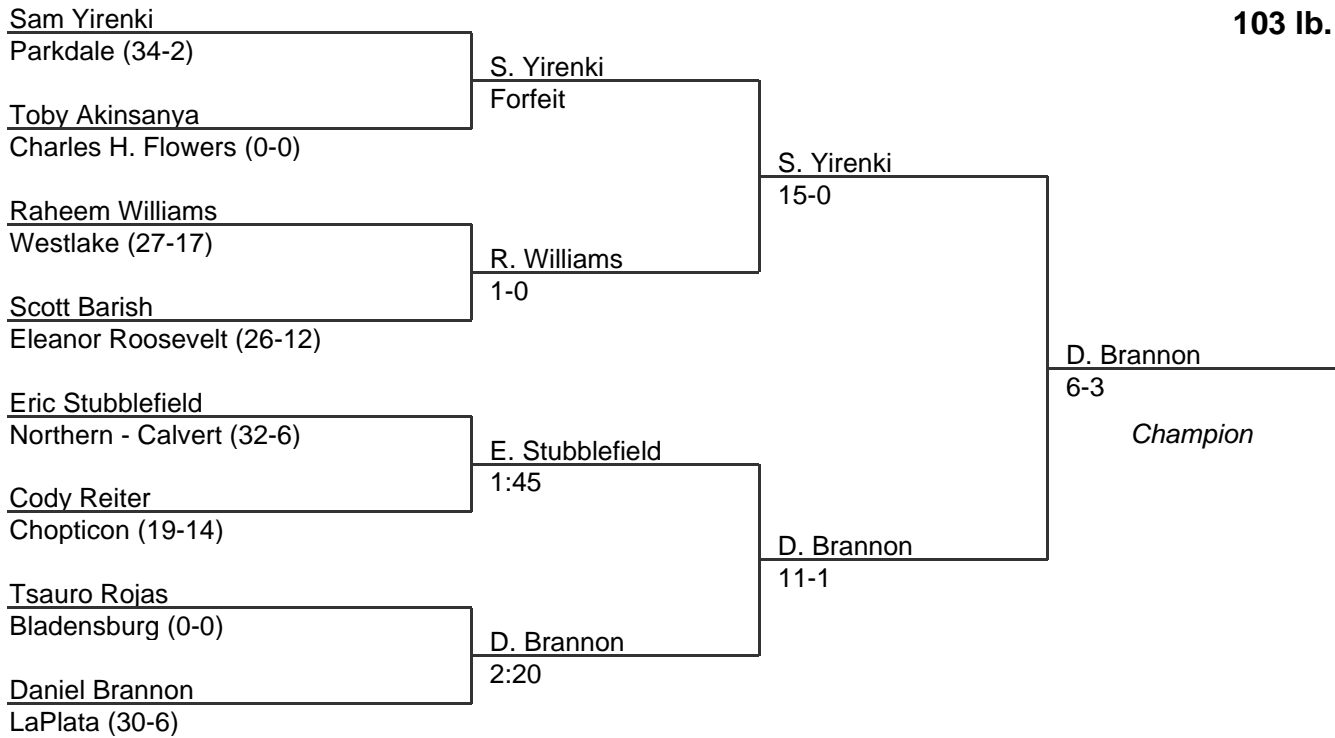

MPSSAA Regional Wrestling Tournament

2008 Region: South 3A-4A

TEAM SCORES

1.	LaPlata	(LAP)	193.5
2.	Westlake	(WLA)	98
3.	Thomas Stone	(THS)	88
4.	Chopticon	(CHO)	86
5.	Oxon Hill	(OXH)	78
6.	Leonardtwn	(LEO)	72
7.	Bowie	(BOW)	65.5
8.	Northern - Calvert	(NOC)	62
9.	Charles H. Flowers	(CHF)	51
10.	Eleanor Roosevelt	(ELR)	51
11.	Huntingtown	(HUN)	42
12.	Parkdale	(PKD)	35.5
13.	Henry E. Lackey	(LAC)	32
14.	Northwestern	(NWE)	32
15.	Bladensburg	(BLA)	29
16.	Laurel	(LAU)	21
17.	Friendly	(FRI)	17
18.	DuVal	(DUV)	14
19.	Suitland	(SUI)	11
20.	Great Mills	(GTM)	7
21.	Largo	(LAR)	6
22.	Gwynn Park	(GWP)	0
23.	Crossland	(CRO)	0
24.	Henry A. Wise	(HWI)	0

MPSSAA Regional Wrestling Tournament

2008 South Region 3A-4A

103 lb. class