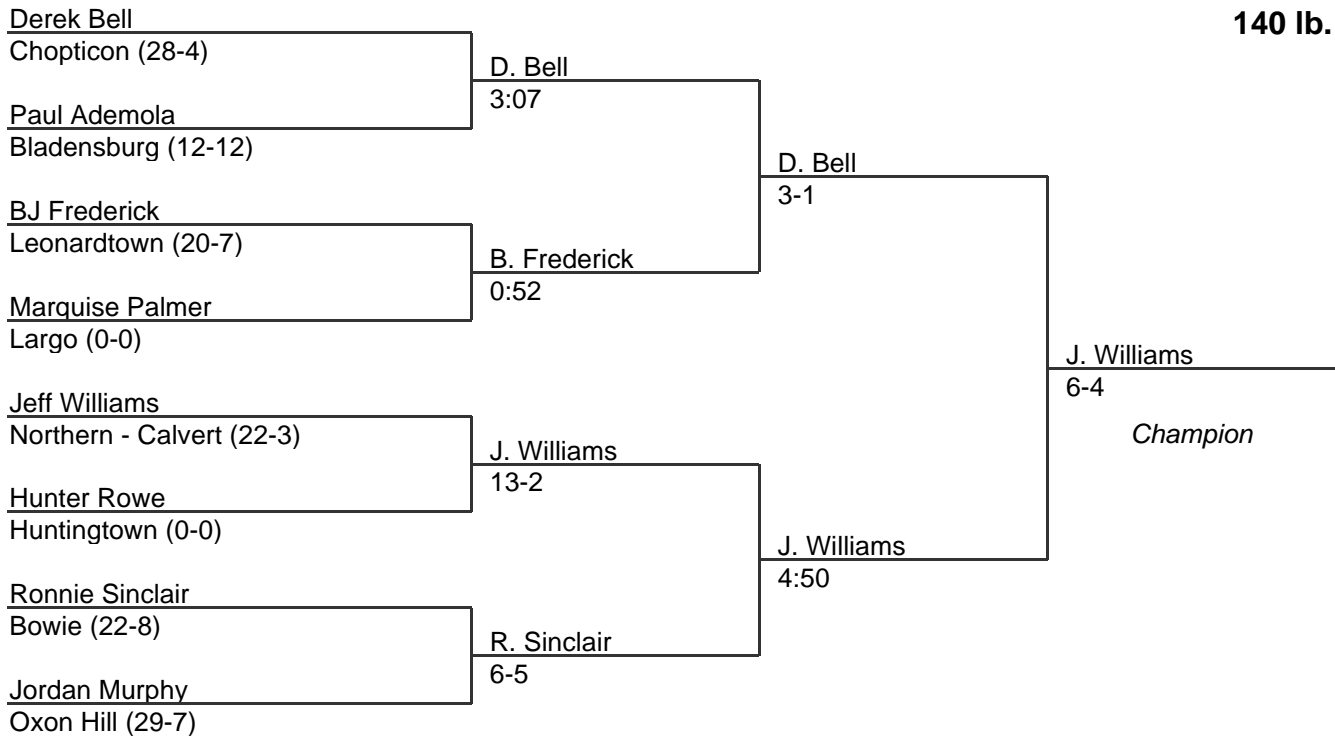

MPSSAA Regional Wrestling Tournament

2008 South Region 3A-4A

140 lb. class