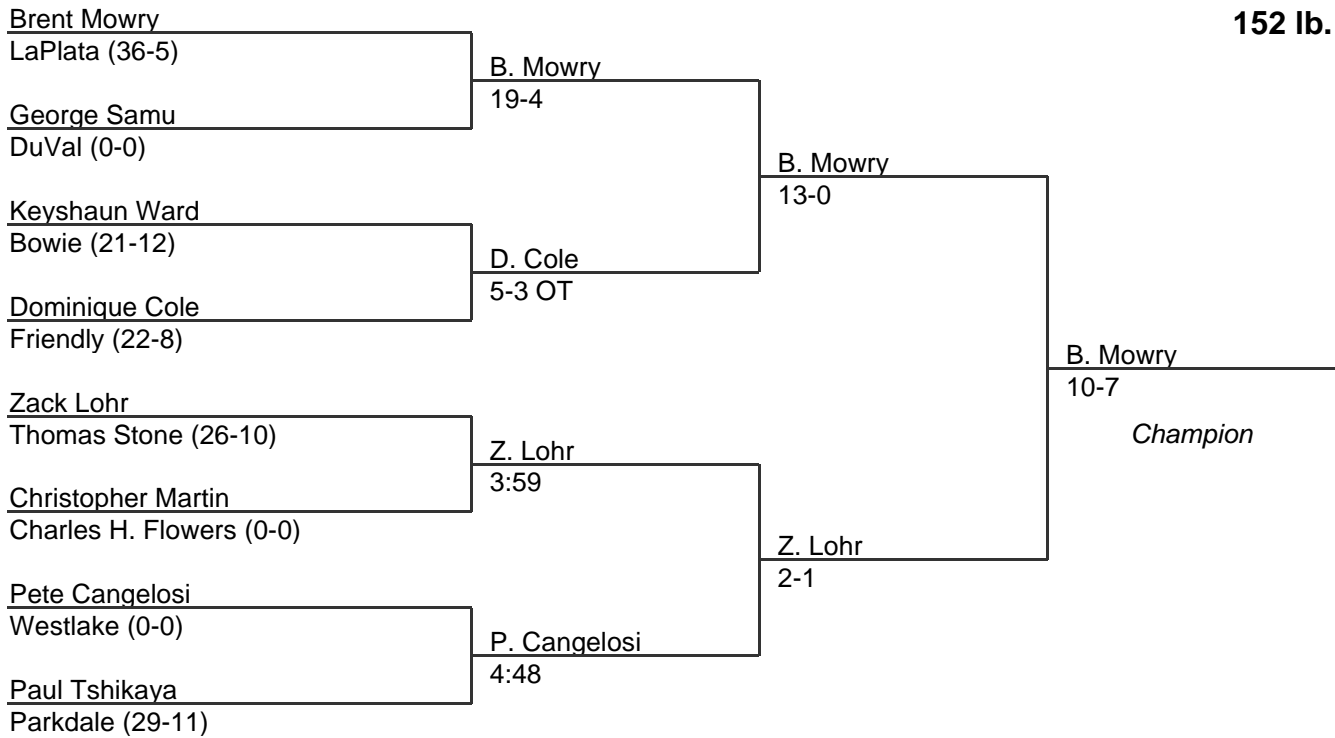

MPSSAA Regional Wrestling Tournament

2008 South Region 3A-4A

152 lb. class