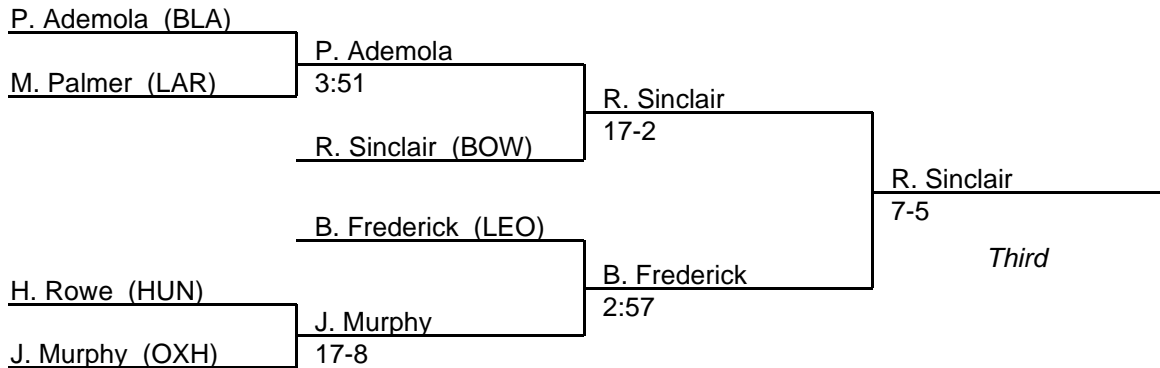

MPSSAA Regional Wrestling Tournament

2008 South Region 3A-4A

140 lb. class