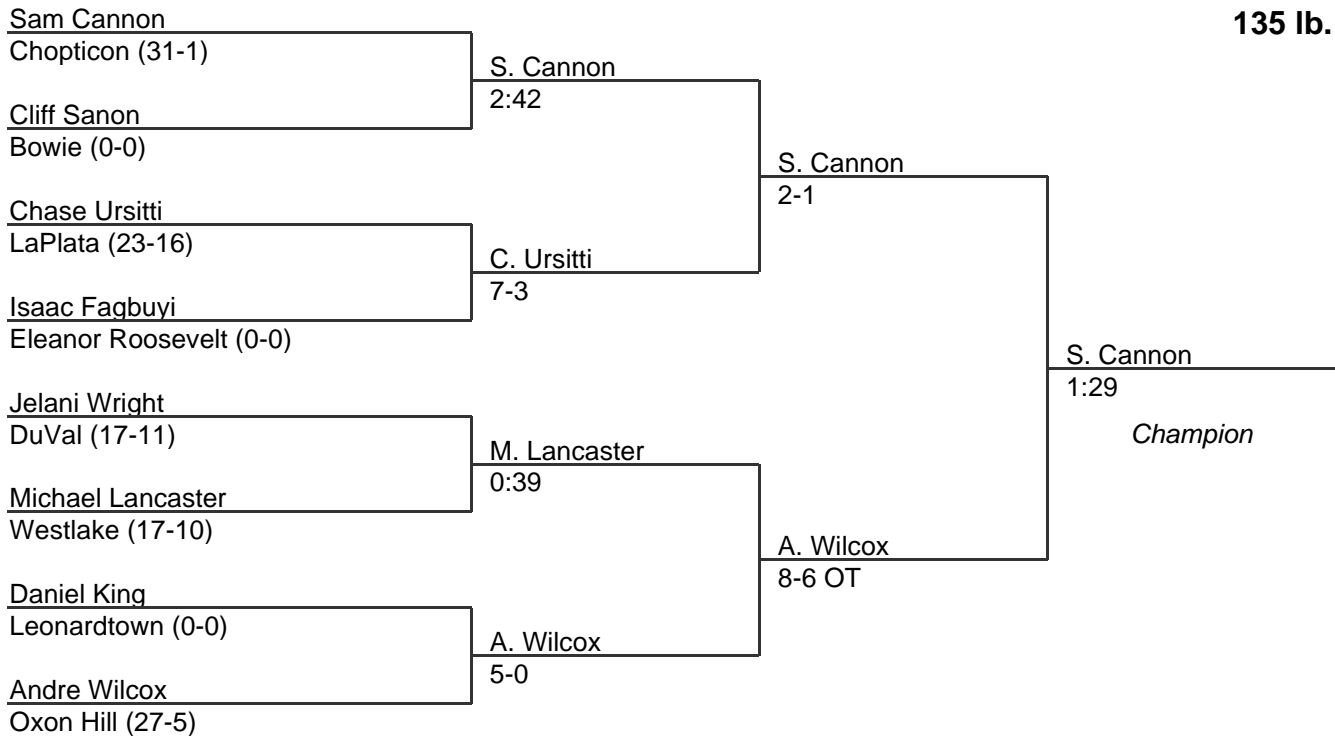

MPSSAA Regional Wrestling Tournament

2008 South Region 3A-4A

135 lb. class