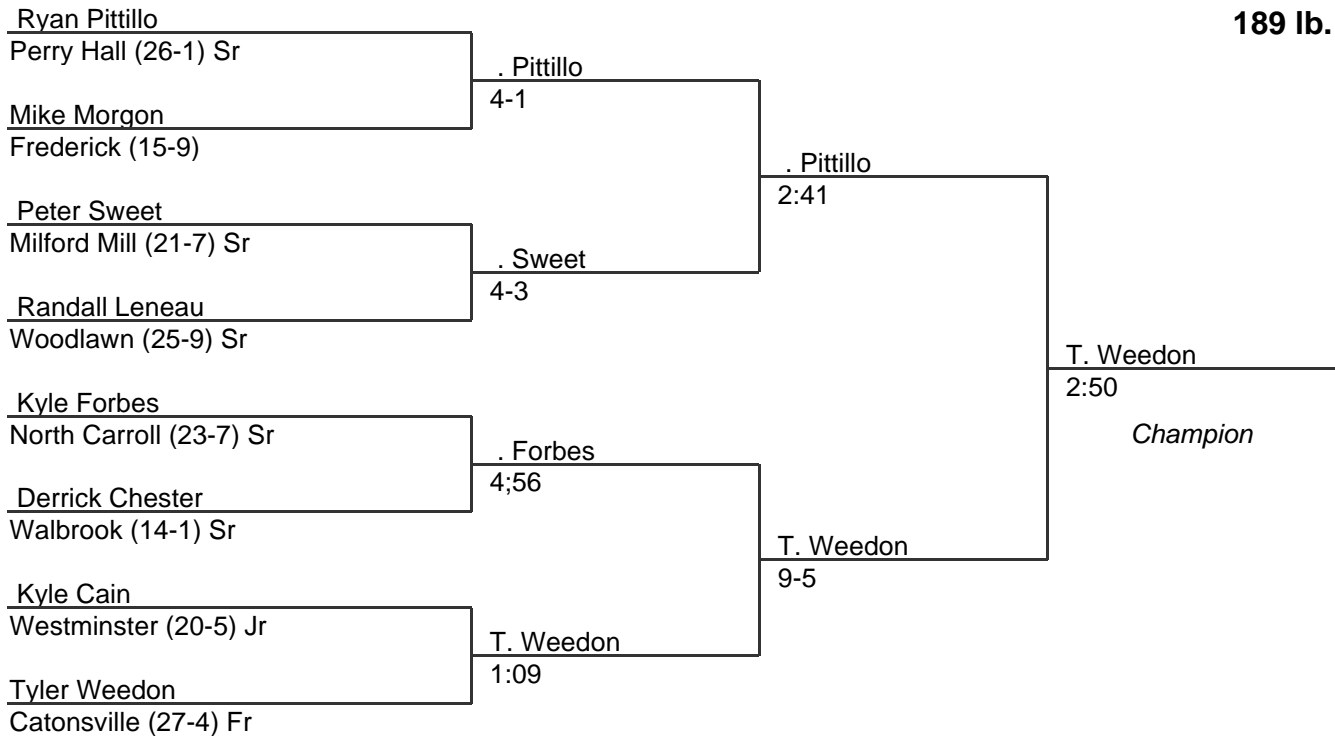

MPSSAA Regional Wrestling Tournament

2008 North Region 3A-4A

189 lb. class