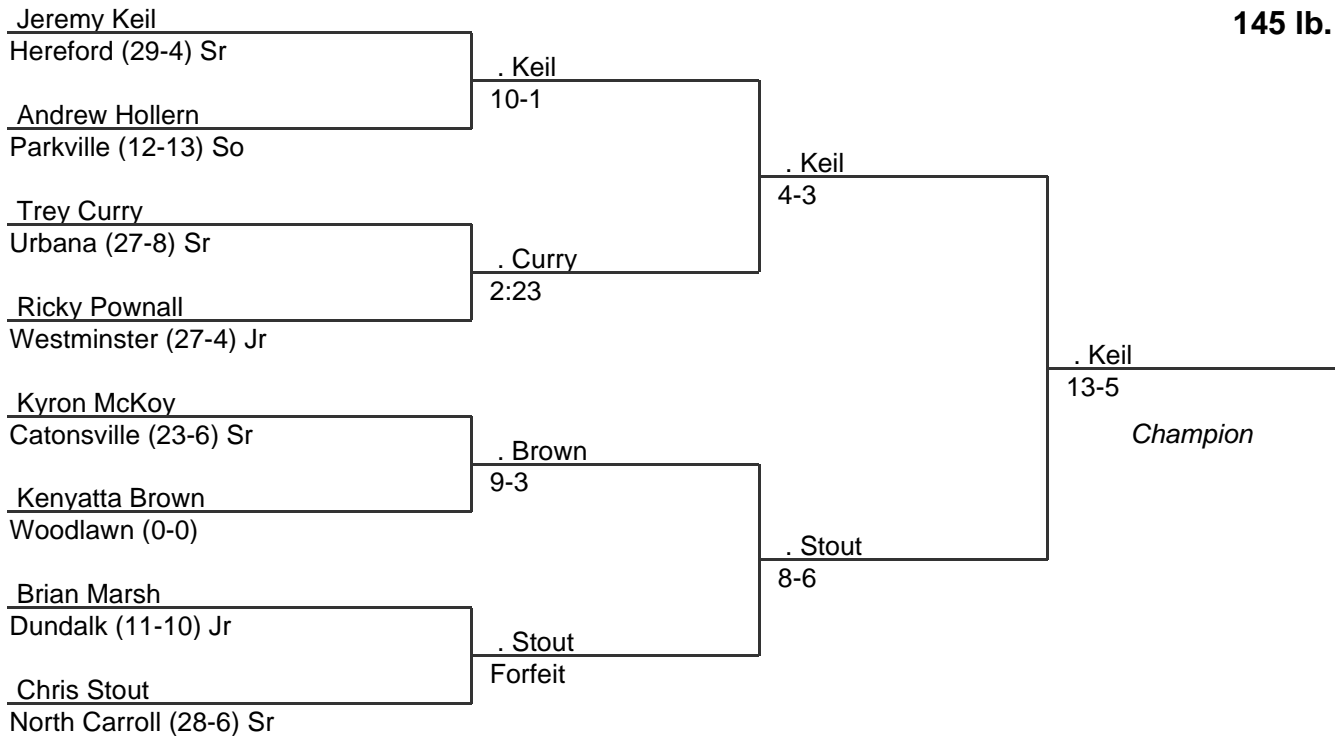

2008 North Region 3A-4A

135 lb. class

MPSSAA Regional Wrestling Tournament

2008 North Region 3A-4A

140 lb. class

MPSSAA Regional Wrestling Tournament

2008 North Region 3A-4A

145 lb. class