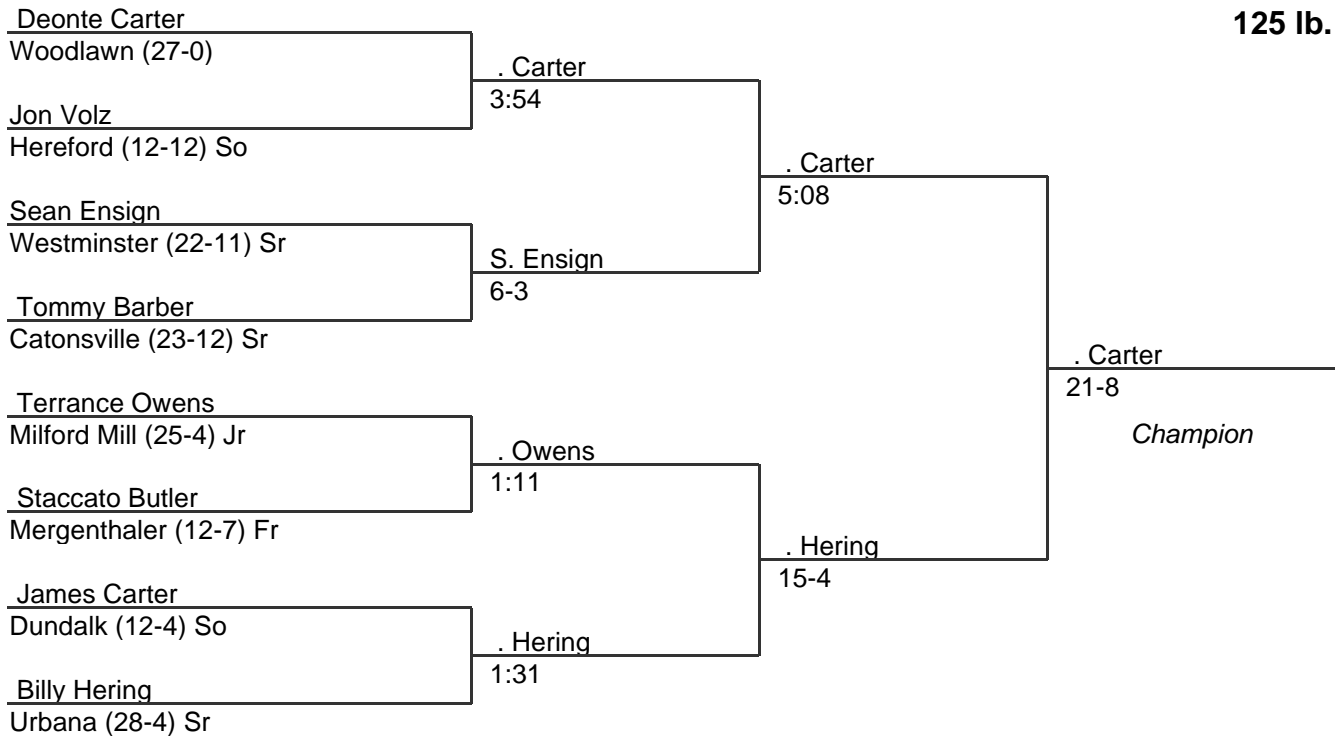

MPSSAA Regional Wrestling Tournament

2008 North Region 3A-4A

125 lb. class