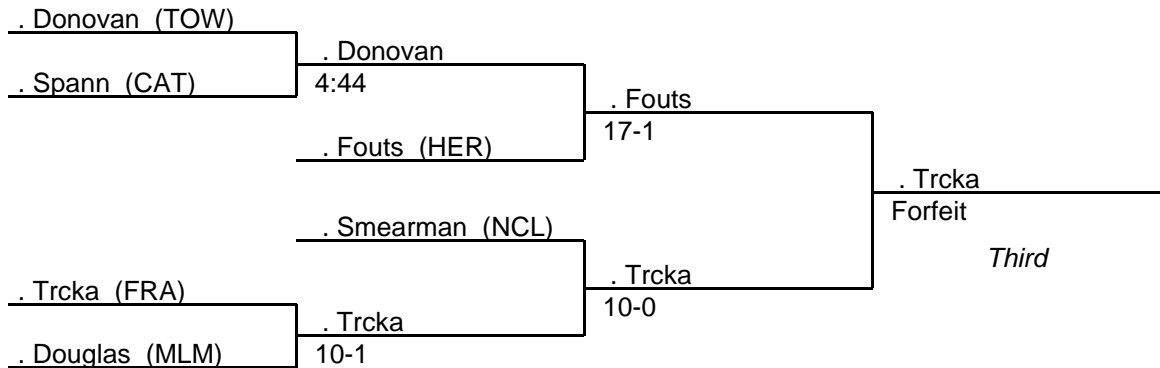

2008 North Region 3A-4A

135 lb. class

MPSSAA Regional Wrestling Tournament

2008 North Region 3A-4A

140 lb. class

MPSSAA Regional Wrestling Tournament

2008 North Region 3A-4A

145 lb. class