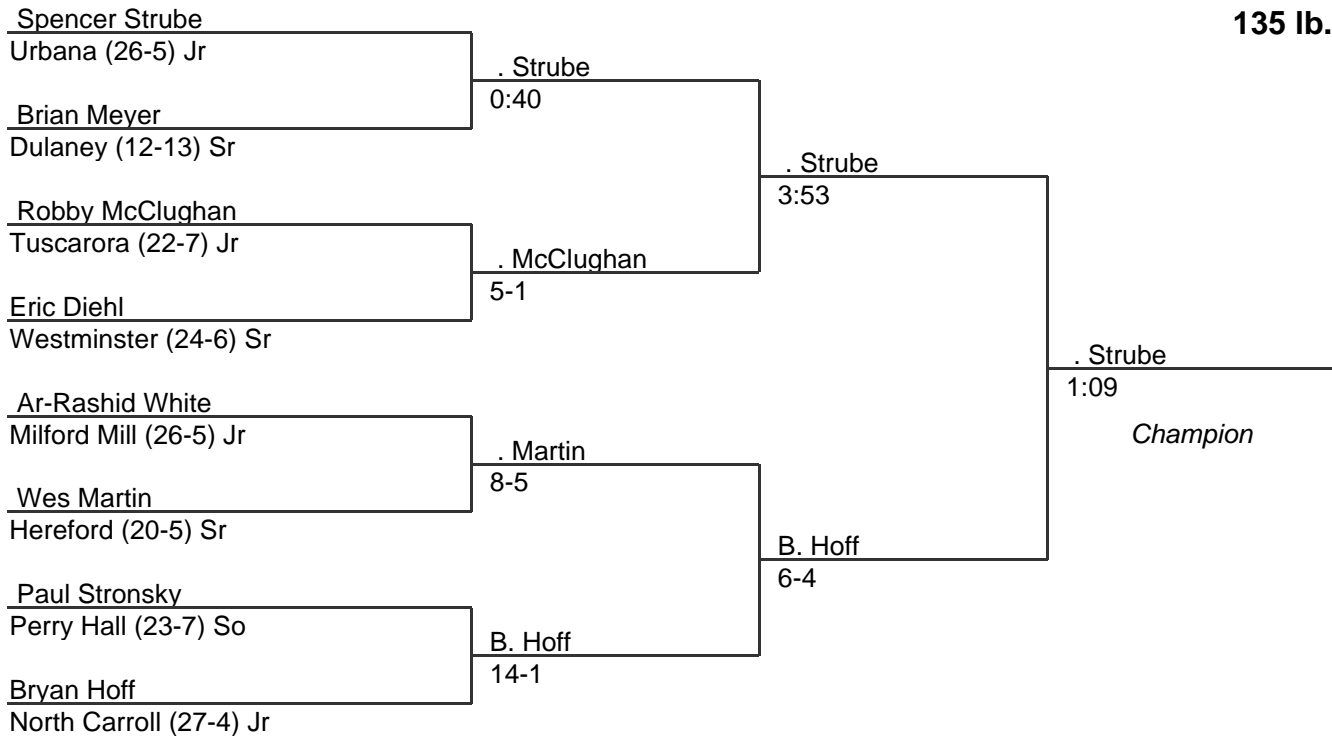

MPSSAA Regional Wrestling Tournament

2008 North Region 3A-4A

135 lb. class