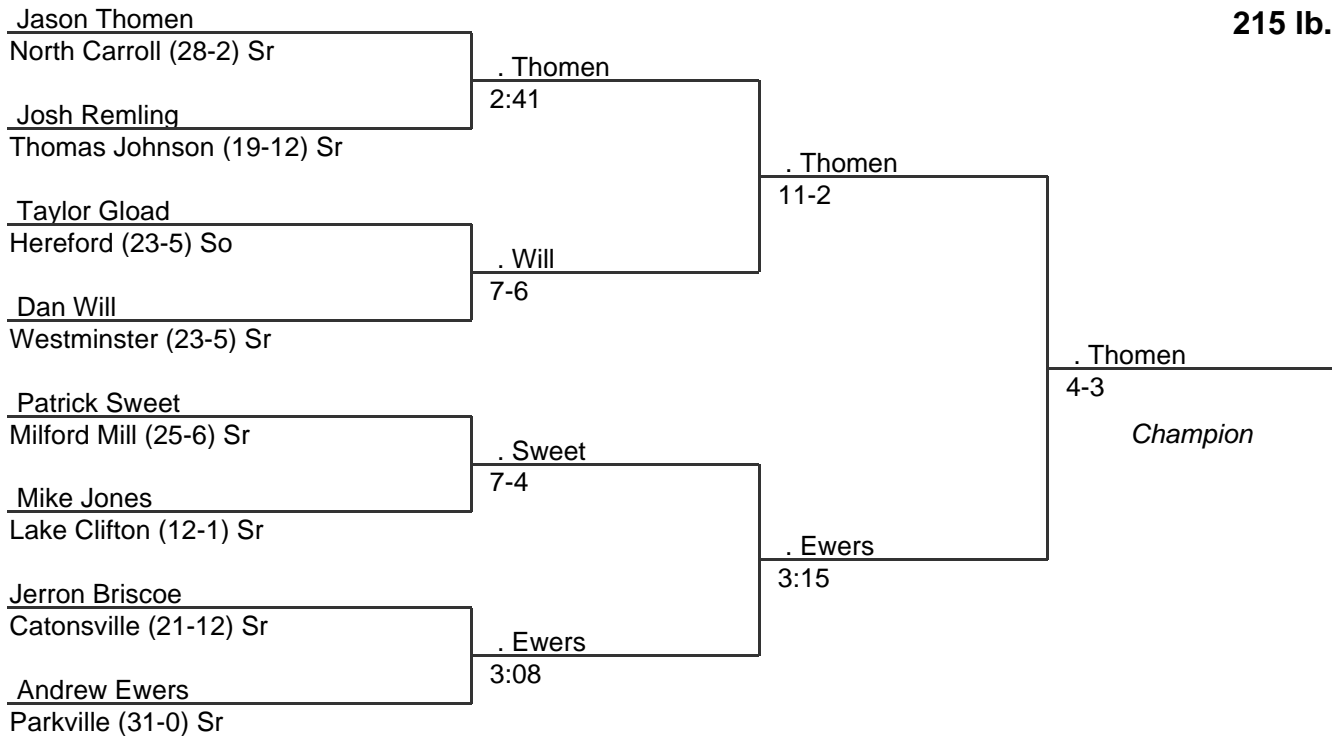

171 lb. class

MPSSAA Regional Wrestling Tournament

2008 North Region 3A-4A

189 lb. class

MPSSAA Regional Wrestling Tournament

2008 North Region 3A-4A

215 lb. class

MPSSAA Regional Wrestling Tournament