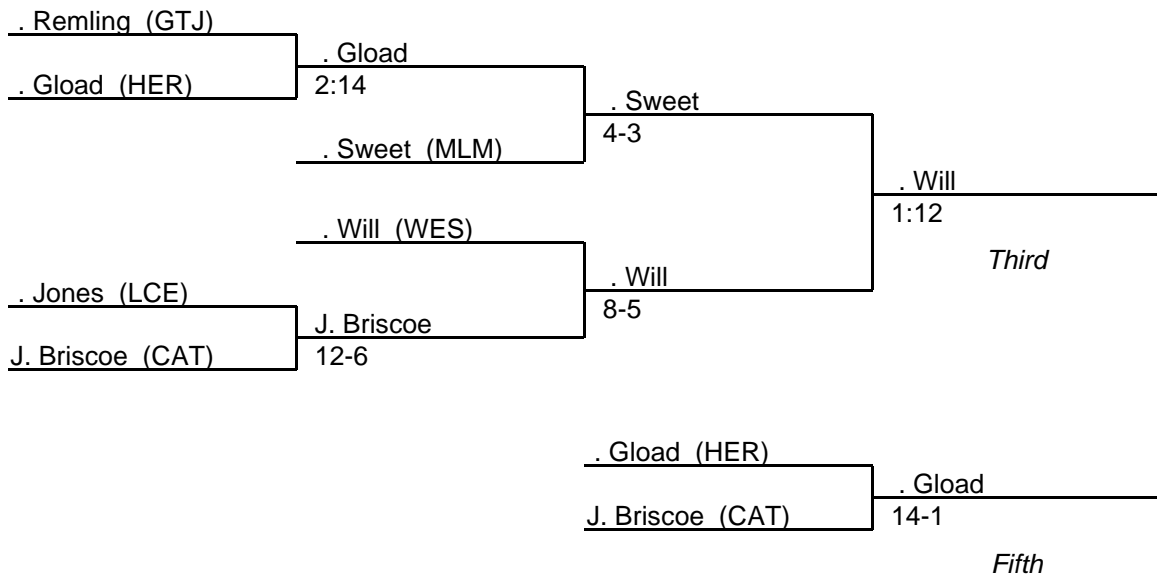

171 lb. class

MPSSAA Regional Wrestling Tournament

2008 North Region 3A-4A

189 lb. class

MPSSAA Regional Wrestling Tournament

2008 North Region 3A-4A

215 lb. class

MPSSAA Regional Wrestling Tournament