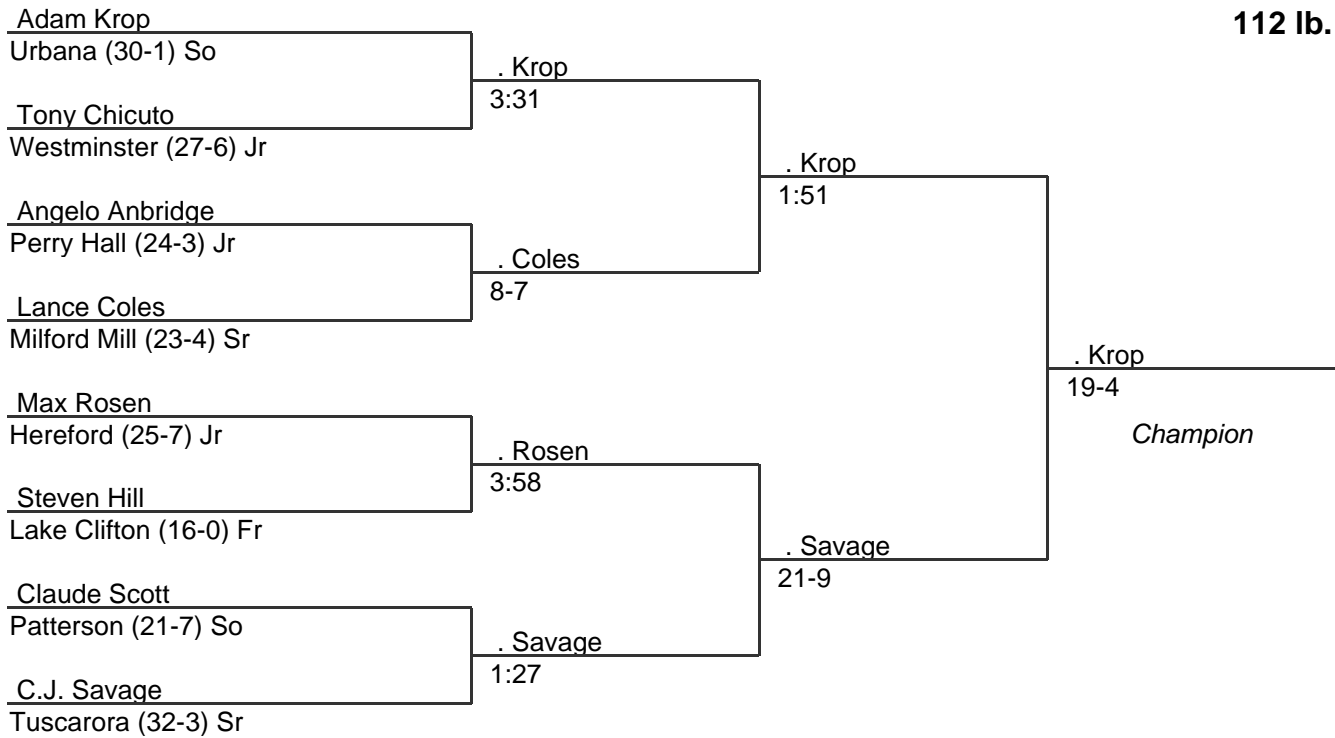

MPSSAA Regional Wrestling Tournament

2008 North Region 3A-4A

103 lb. class

MPSSAA Regional Wrestling Tournament

2008 North Region 3A-4A

112 lb. class

MPSSAA Regional Wrestling Tournament

2008 North Region 3A-4A