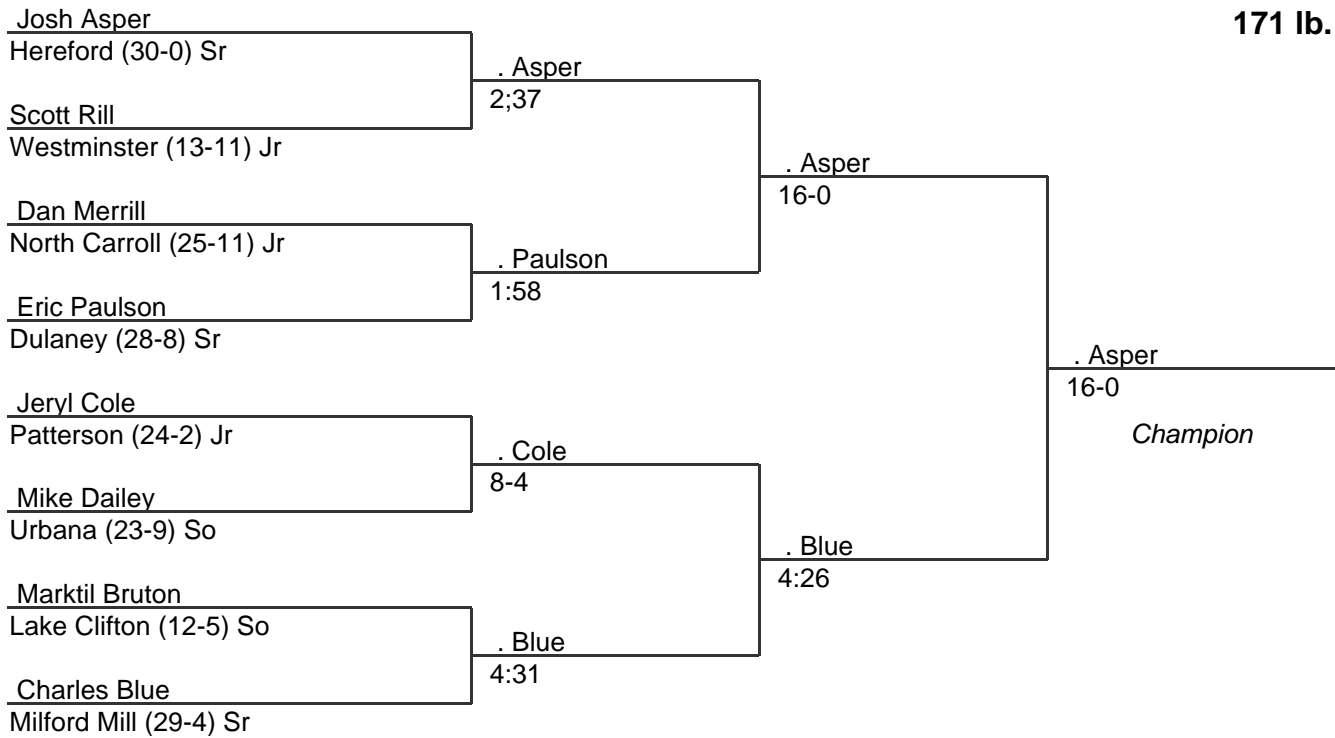

MPSSAA Regional Wrestling Tournament

2008 North Region 3A-4A

171 lb. class