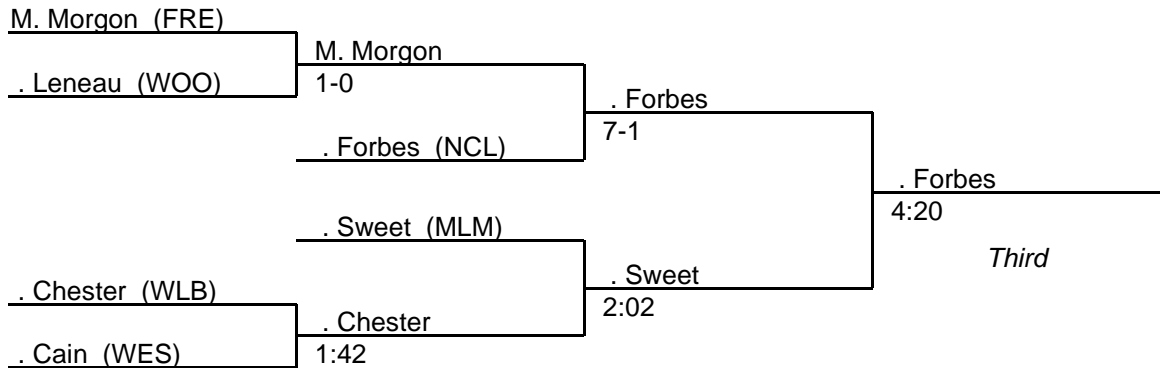

MPSSAA Regional Wrestling Tournament

2008 North Region 3A-4A

189 lb. class