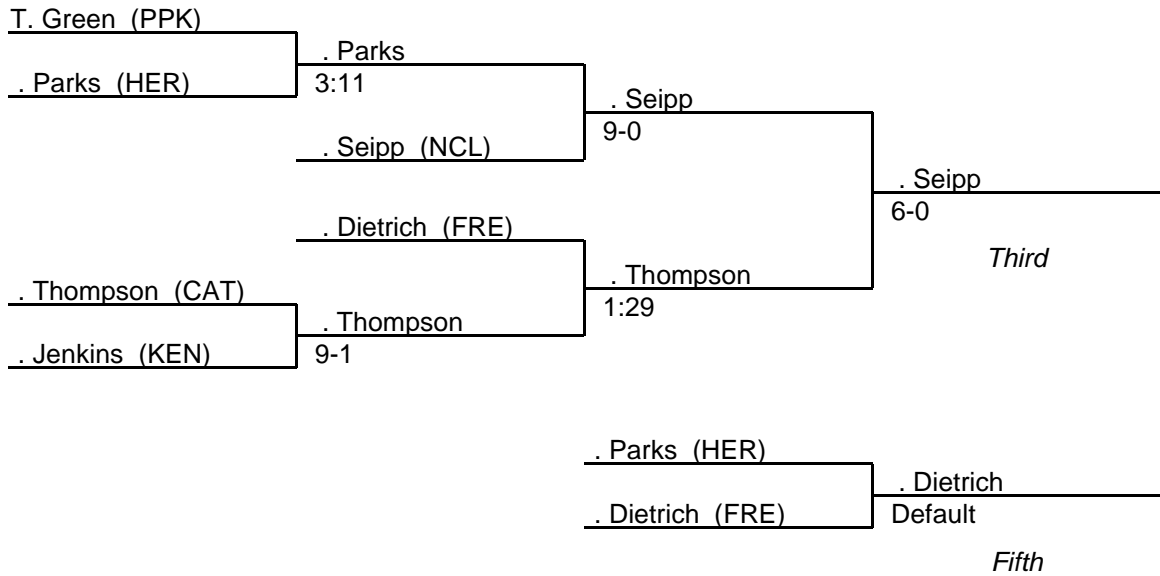

119 lb. class

MPSSAA Regional Wrestling Tournament

2008 North Region 3A-4A

125 lb. class

MPSSAA Regional Wrestling Tournament

2008 North Region 3A-4A

130 lb. class

MPSSAA Regional Wrestling Tournament