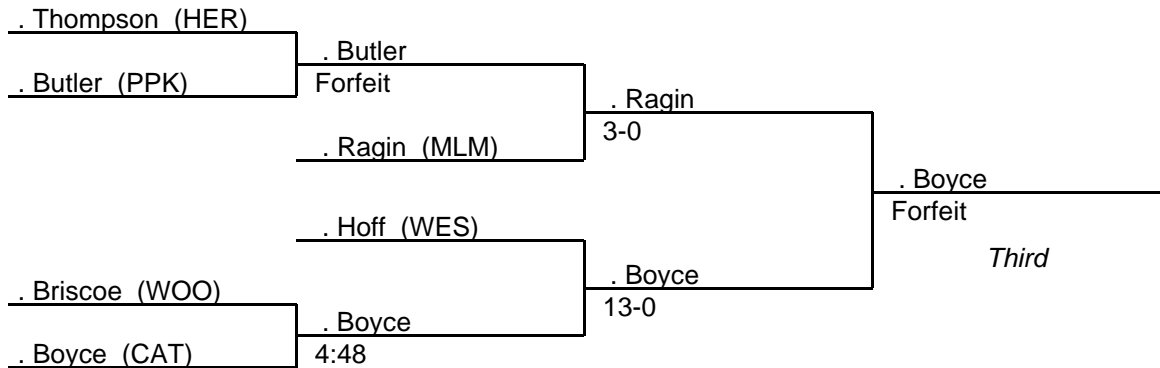

MPSSAA Regional Wrestling Tournament

2008 North Region 3A-4A

152 lb. class