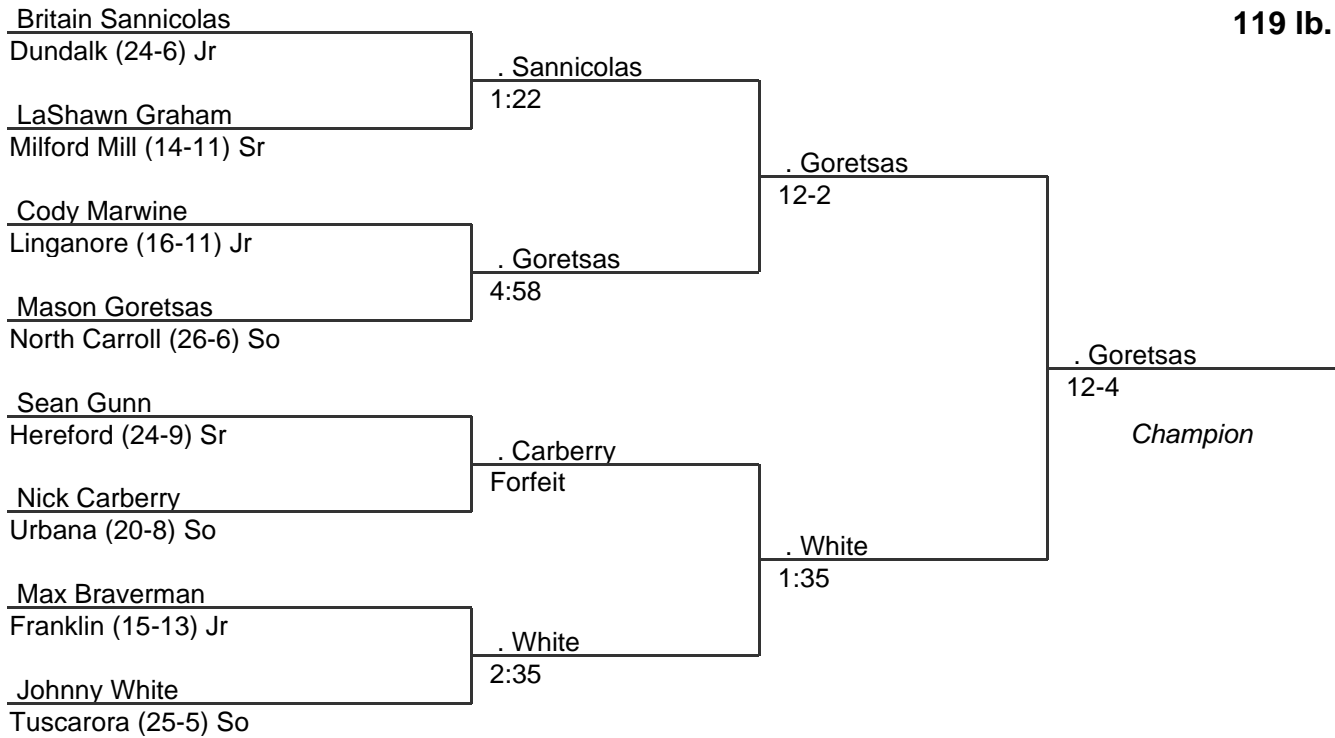

MPSSAA Regional Wrestling Tournament

2008 North Region 3A-4A

119 lb. class