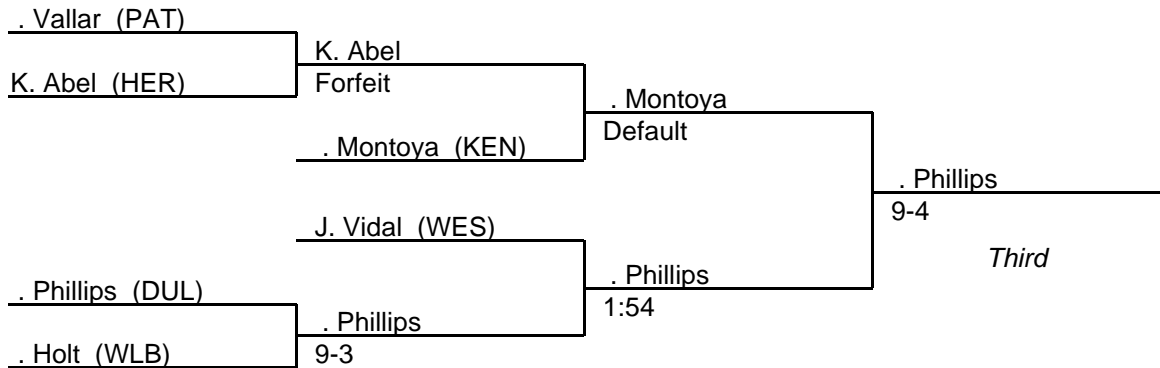

MPSSAA Regional Wrestling Tournament

2008 North Region 3A-4A

152 lb. class

MPSSAA Regional Wrestling Tournament

2008 North Region 3A-4A

160 lb. class

MPSSAA Regional Wrestling Tournament

2008 North Region 3A-4A