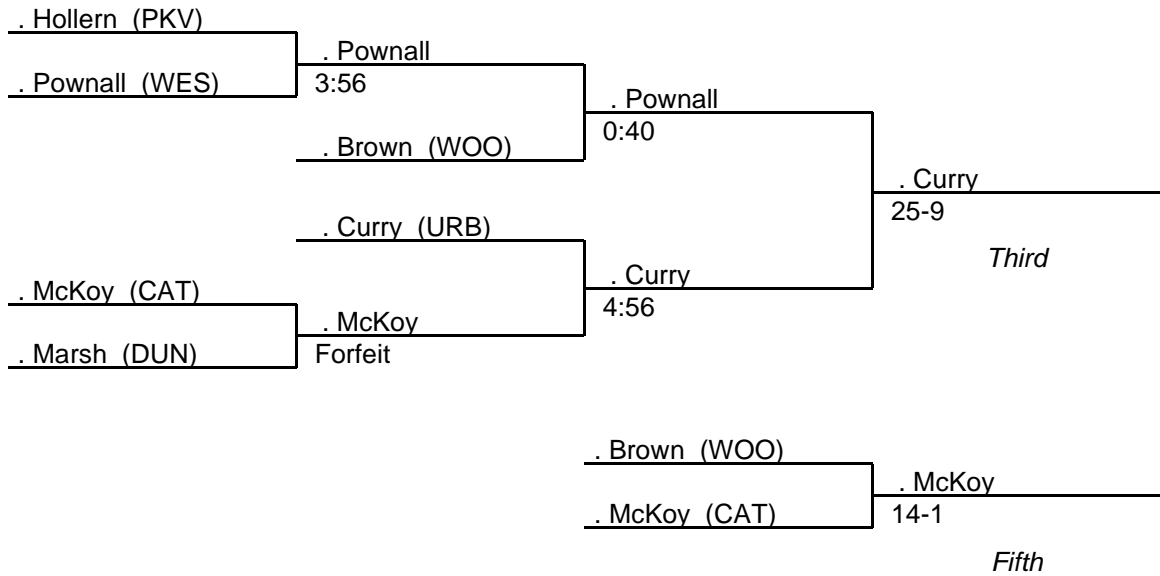

2008 North Region 3A-4A

135 lb. class

MPSSAA Regional Wrestling Tournament

2008 North Region 3A-4A

140 lb. class

MPSSAA Regional Wrestling Tournament

2008 North Region 3A-4A

145 lb. class