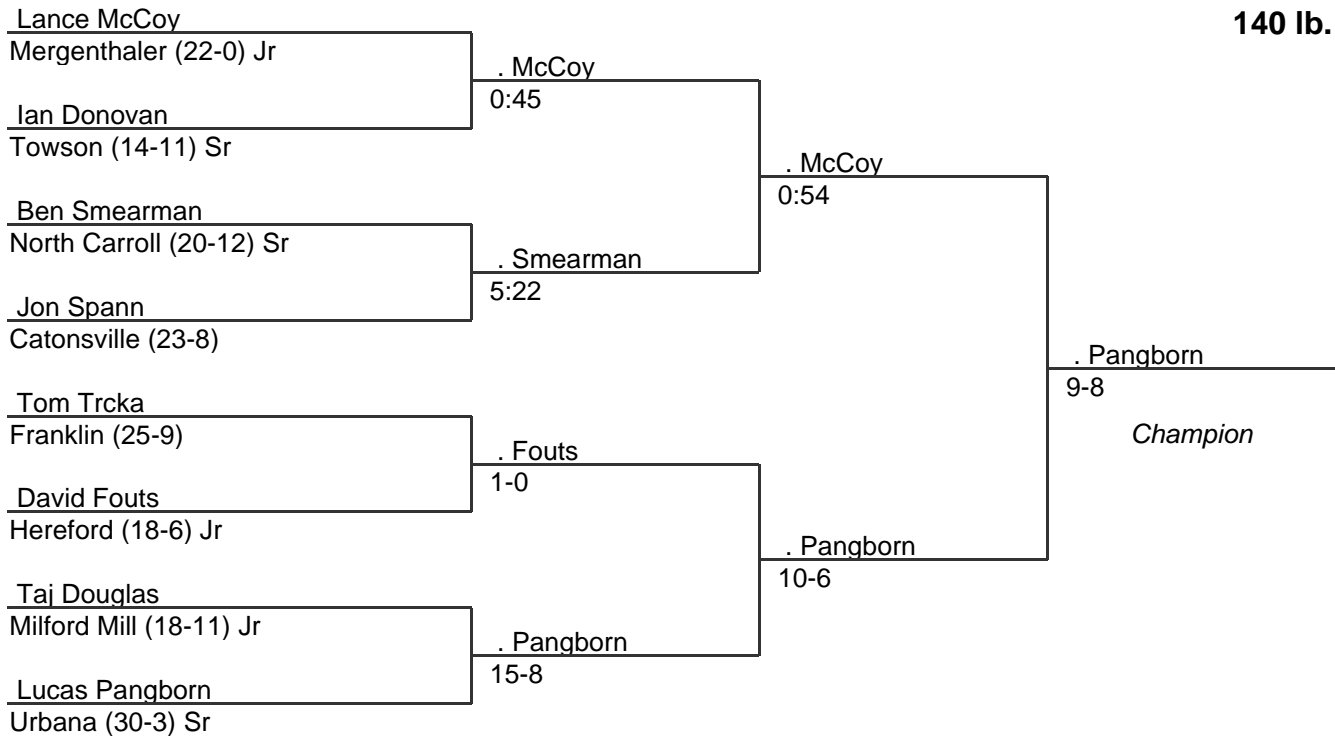

2008 North Region 3A-4A

135 lb. class

MPSSAA Regional Wrestling Tournament

2008 North Region 3A-4A

140 lb. class

MPSSAA Regional Wrestling Tournament

2008 North Region 3A-4A

145 lb. class