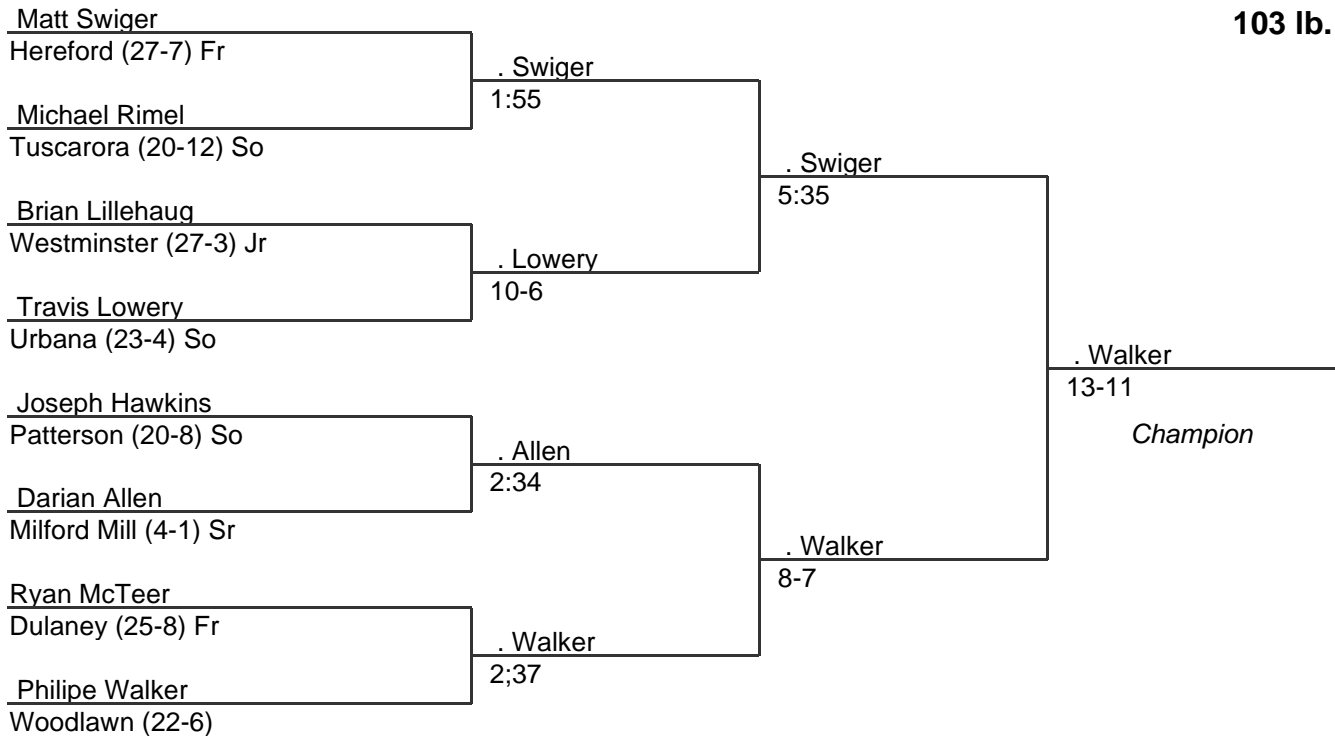

MPSSAA Regional Wrestling Tournament

2008 Region: North 3A-4A

TEAM SCORES

1.	Urbana	(URB)	183
2.	North Carroll	(NCL)	163
3.	Milford Mill	(MLM)	148
4.	Hereford	(HER)	132.5
5.	Catonsville	(CAT)	79
6.	Westminster	(WES)	70
7.	Woodlawn	(WOO)	52
8.	Dulaney	(DUL)	51
9.	Tuscarora	(TUS)	48
10.	Frederick	(FRE)	45
11.	Linganore	(LIN)	35
12.	Franklin	(FRA)	25
13.	Patterson	(PPK)	23
14.	Dundalk	(DUN)	21.5
15.	Mergenthaler	(MVT)	20
16.	Parkville	(PKV)	20
17.	Perry Hall	(PEH)	18
18.	Kenwood	(KEN)	13
19.	Towson	(TOW)	6
20.	Walbrook	(WLB)	6
21.	Lake Clifton	(LCE)	4
22.	Thomas Johnson	(GTJ)	0
23.	Patapsco	(PAT)	0
24.	Southwestern	(SWE)	0

MPSSAA Regional Wrestling Tournament

2008 North Region 3A-4A

103 lb. class

MPSSAA Regional Wrestling Tournament

2008 North Region 3A-4A

112 lb. class

MPSSAA Regional Wrestling Tournament

2008 North Region 3A-4A