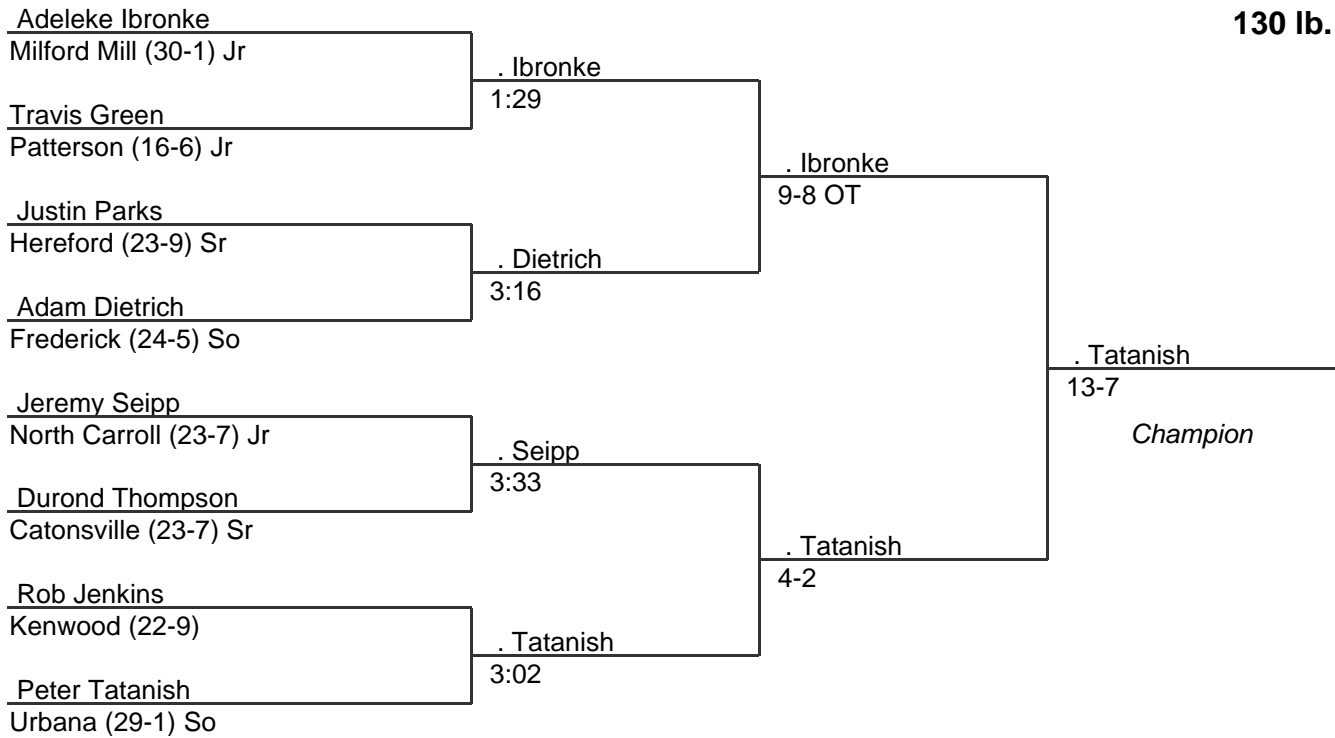

119 lb. class

MPSSAA Regional Wrestling Tournament

2008 North Region 3A-4A

125 lb. class

MPSSAA Regional Wrestling Tournament

2008 North Region 3A-4A

130 lb. class

MPSSAA Regional Wrestling Tournament