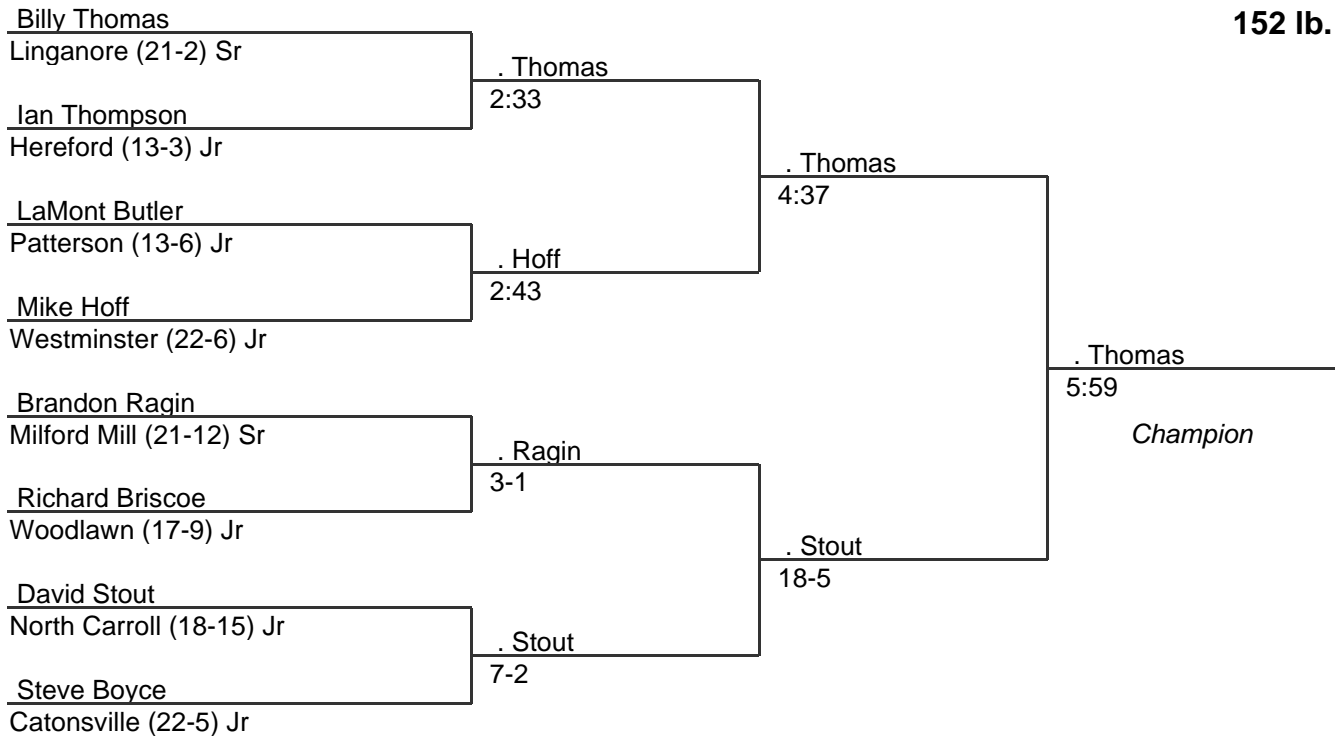

MPSSAA Regional Wrestling Tournament

2008 North Region 3A-4A

152 lb. class