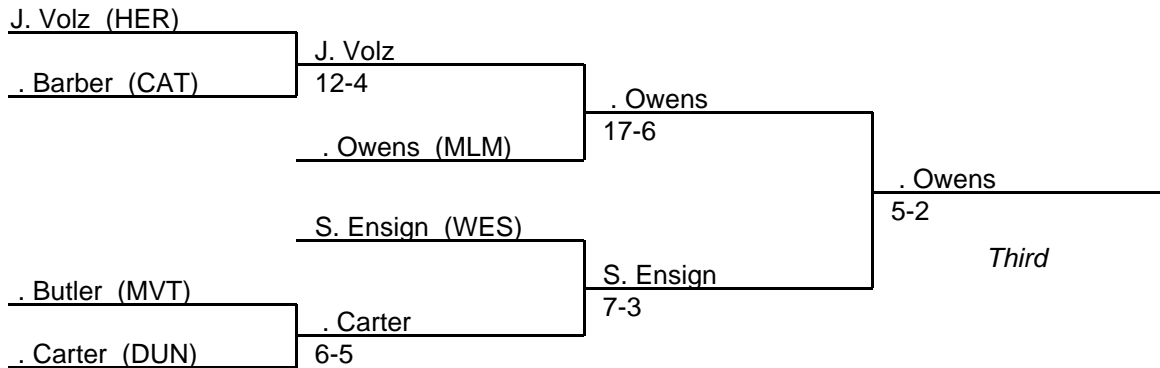

MPSSAA Regional Wrestling Tournament

2008 North Region 3A-4A

125 lb. class