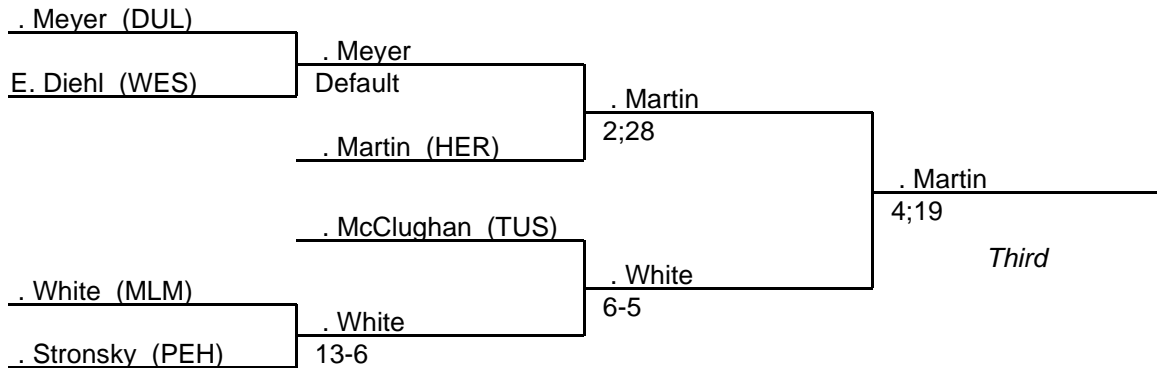

MPSSAA Regional Wrestling Tournament

2008 North Region 3A-4A

135 lb. class