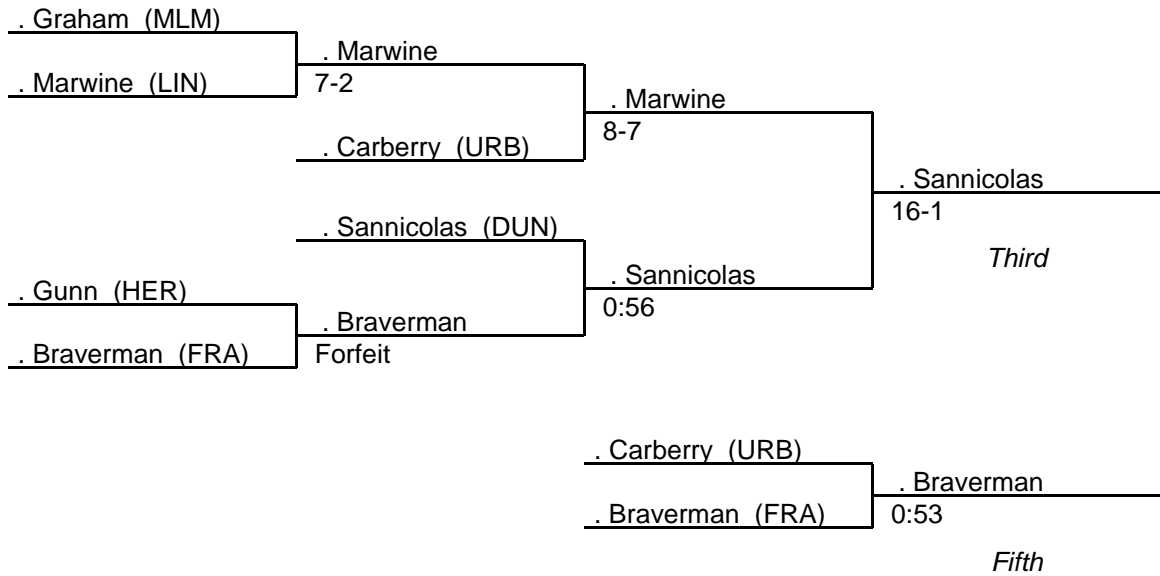

MPSSAA Regional Wrestling Tournament

2008 North Region 3A-4A

119 lb. class