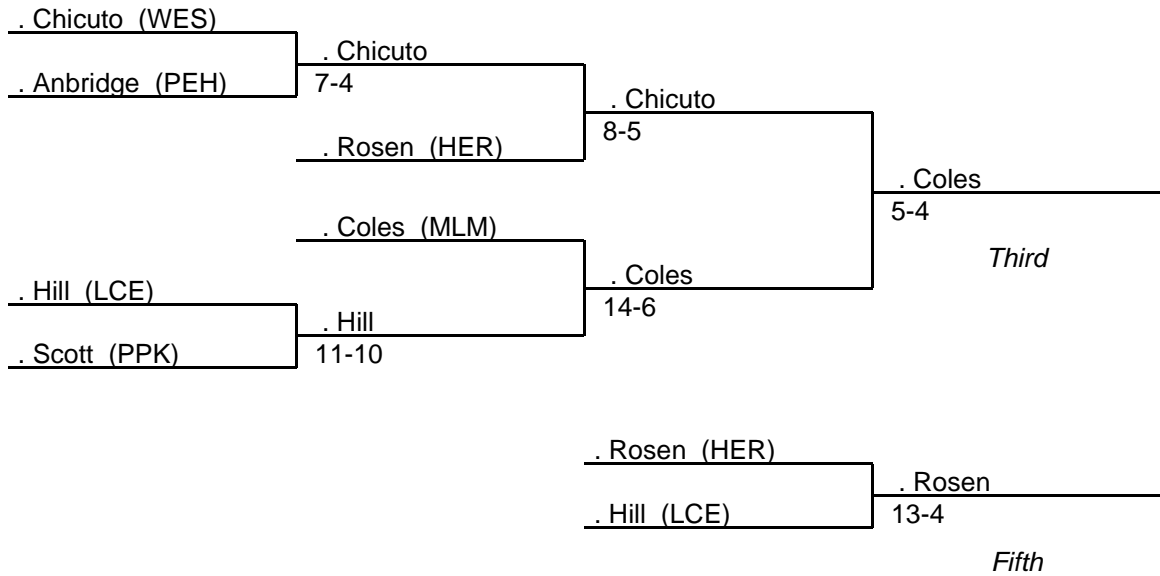

MPSSAA Regional Wrestling Tournament

2008 North Region 3A-4A

103 lb. class

MPSSAA Regional Wrestling Tournament

2008 North Region 3A-4A

112 lb. class

MPSSAA Regional Wrestling Tournament

2008 North Region 3A-4A