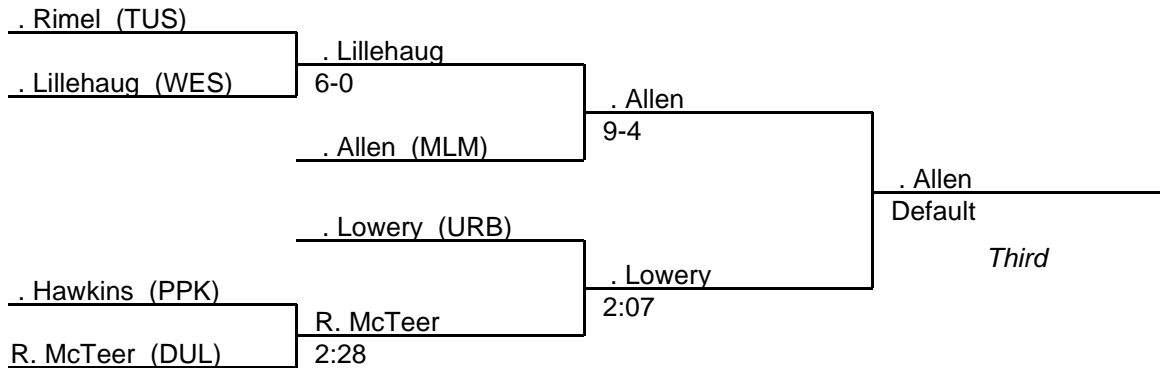

MPSSAA Regional Wrestling Tournament

2008 Region: North 3A-4A

TEAM SCORES

1.	Urbana	(URB)	183
2.	North Carroll	(NCL)	163
3.	Milford Mill	(MLM)	148
4.	Hereford	(HER)	132.5
5.	Catonsville	(CAT)	79
6.	Westminster	(WES)	70
7.	Woodlawn	(WOO)	52
8.	Dulaney	(DUL)	51
9.	Tuscarora	(TUS)	48
10.	Frederick	(FRE)	45
11.	Linganore	(LIN)	35
12.	Franklin	(FRA)	25
13.	Patterson	(PPK)	23
14.	Dundalk	(DUN)	21.5
15.	Mergenthaler	(MVT)	20
16.	Parkville	(PKV)	20
17.	Perry Hall	(PEH)	18
18.	Kenwood	(KEN)	13
19.	Towson	(TOW)	6
20.	Walbrook	(WLB)	6
21.	Lake Clifton	(LCE)	4
22.	Thomas Johnson	(GTJ)	0
23.	Patapsco	(PAT)	0
24.	Southwestern	(SWE)	0

MPSSAA Regional Wrestling Tournament

2008 North Region 3A-4A

103 lb. class