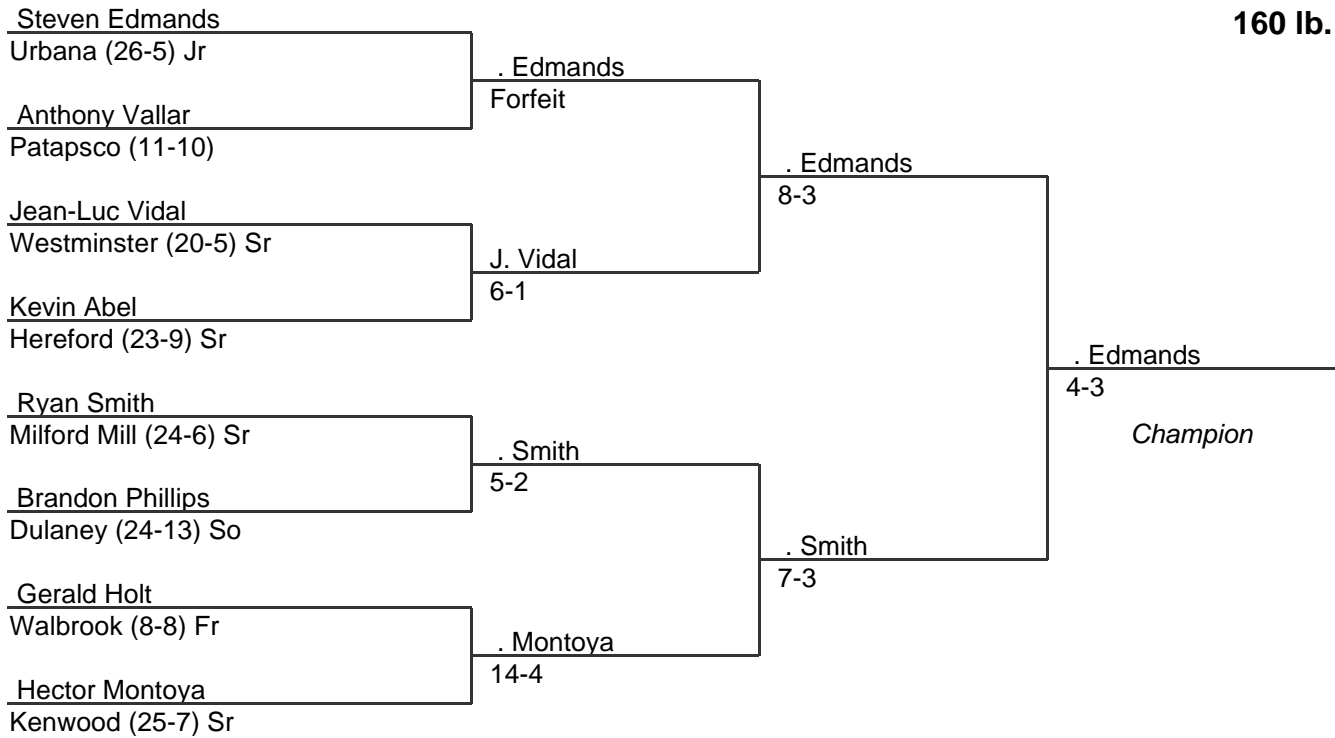

MPSSAA Regional Wrestling Tournament

2008 North Region 3A-4A

152 lb. class

MPSSAA Regional Wrestling Tournament

2008 North Region 3A-4A

160 lb. class

MPSSAA Regional Wrestling Tournament

2008 North Region 3A-4A