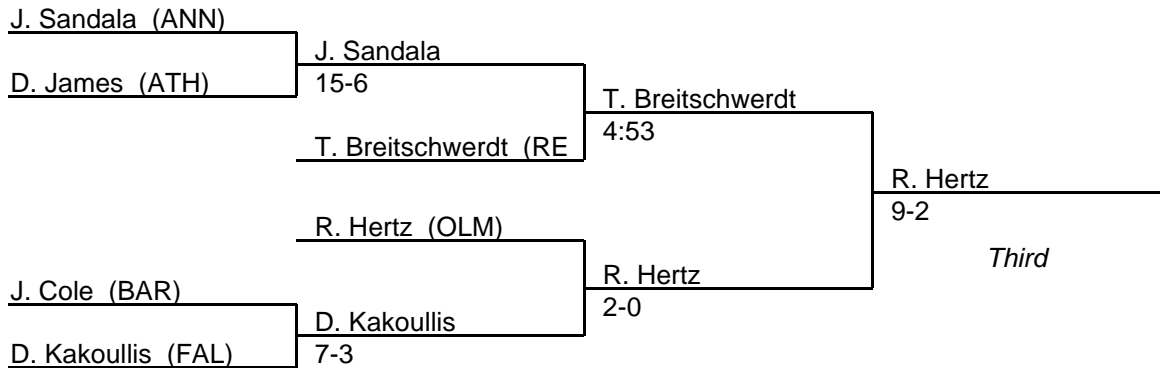

MPSSAA Regional Wrestling Tournament

2008 East Region 3A-4A

171 lb. class