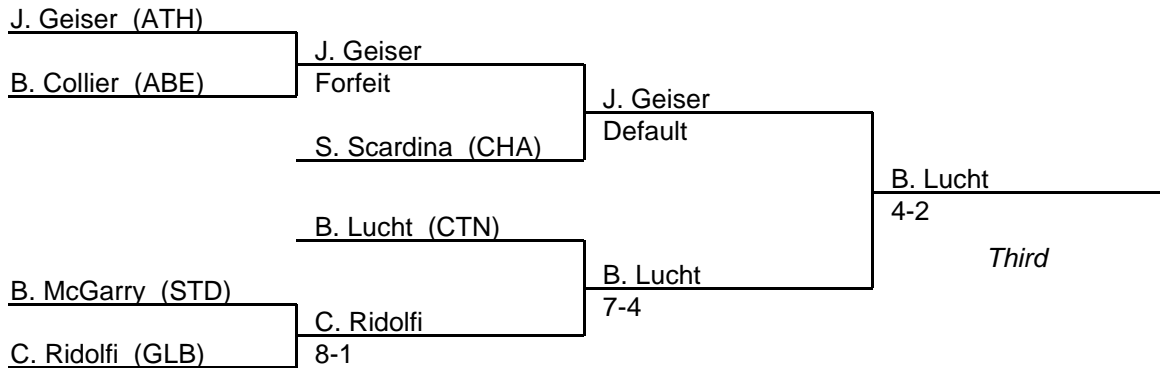

2008 East Region 3A-4A

135 lb. class

MPSSAA Regional Wrestling Tournament

2008 East Region 3A-4A

140 lb. class

MPSSAA Regional Wrestling Tournament

2008 East Region 3A-4A

145 lb. class