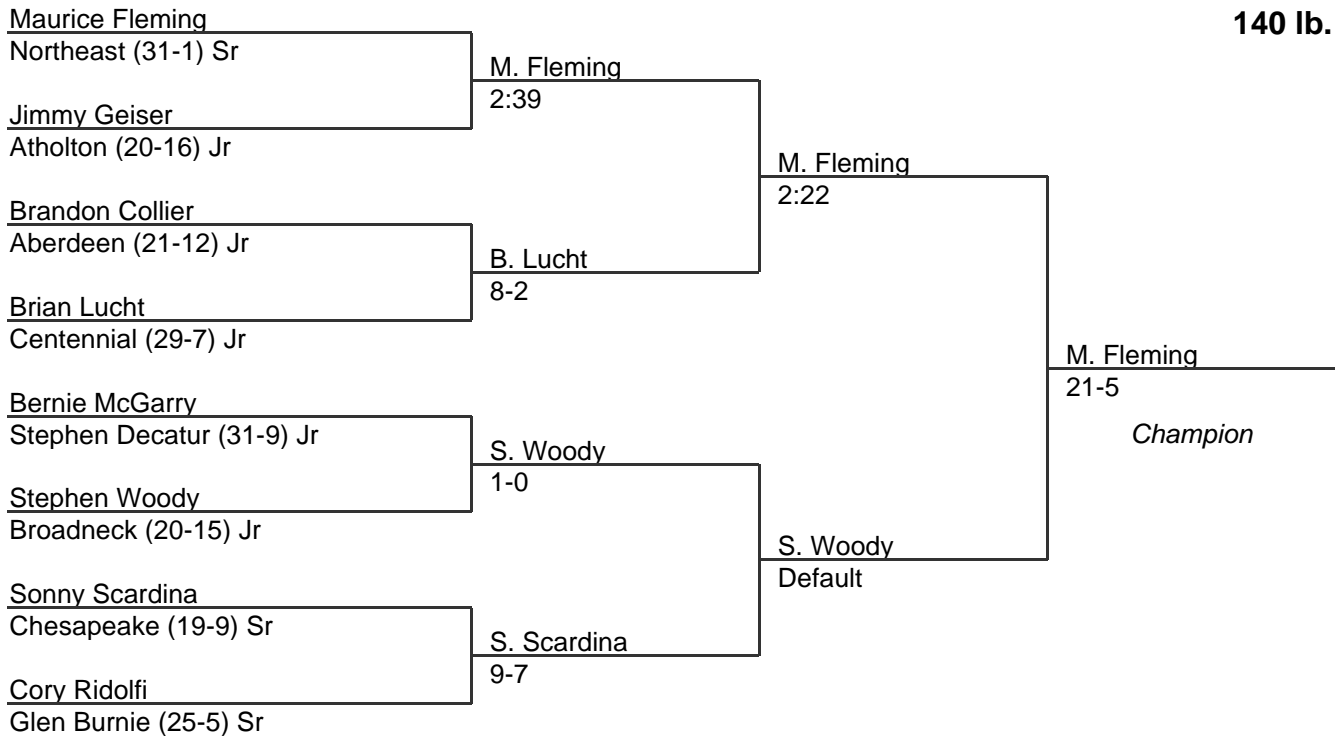

2008 East Region 3A-4A

135 lb. class

MPSSAA Regional Wrestling Tournament

2008 East Region 3A-4A

140 lb. class

MPSSAA Regional Wrestling Tournament

2008 East Region 3A-4A

145 lb. class