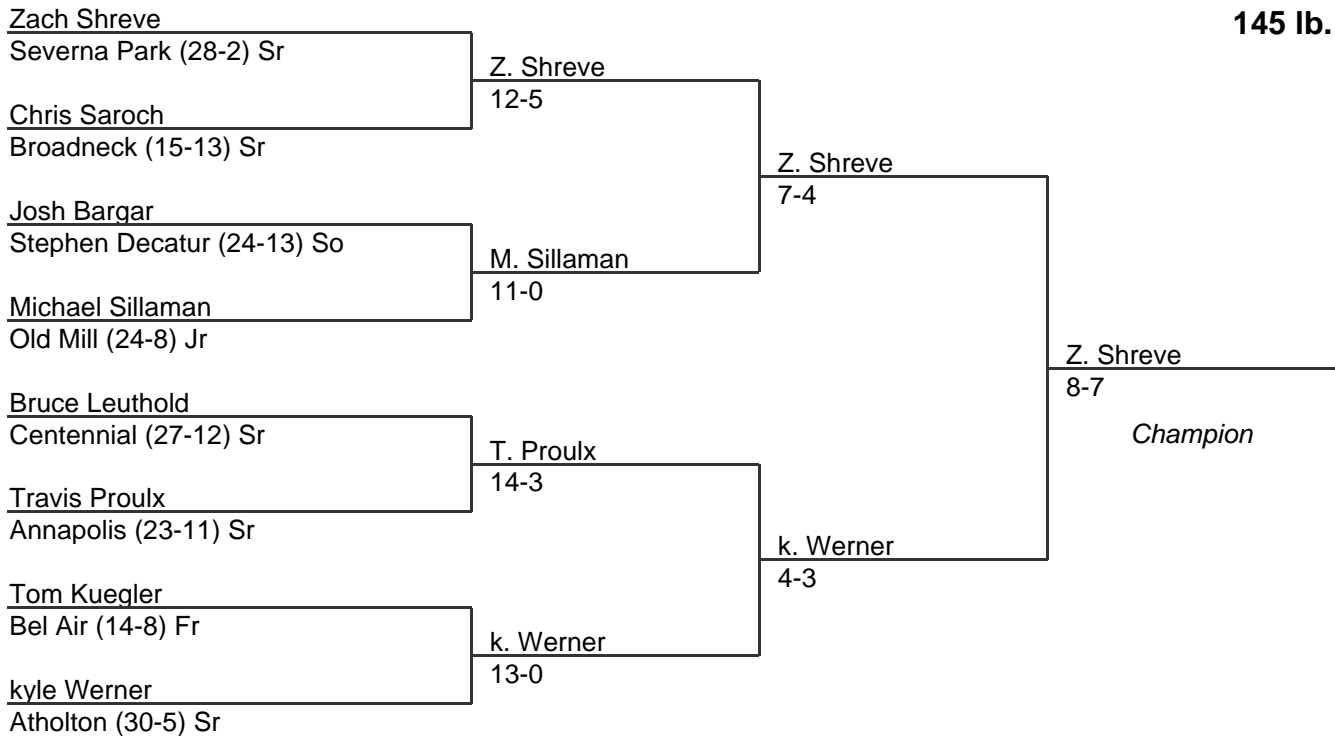

2008 East Region 3A-4A

135 lb. class

MPSSAA Regional Wrestling Tournament

2008 East Region 3A-4A

140 lb. class

MPSSAA Regional Wrestling Tournament

2008 East Region 3A-4A

145 lb. class