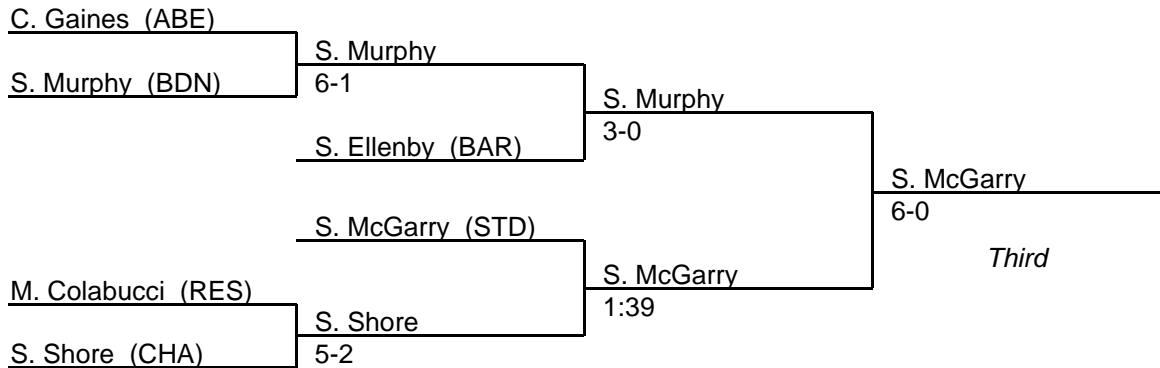

MPSSAA Regional Wrestling Tournament

2008 East Region 3A-4A

125 lb. class