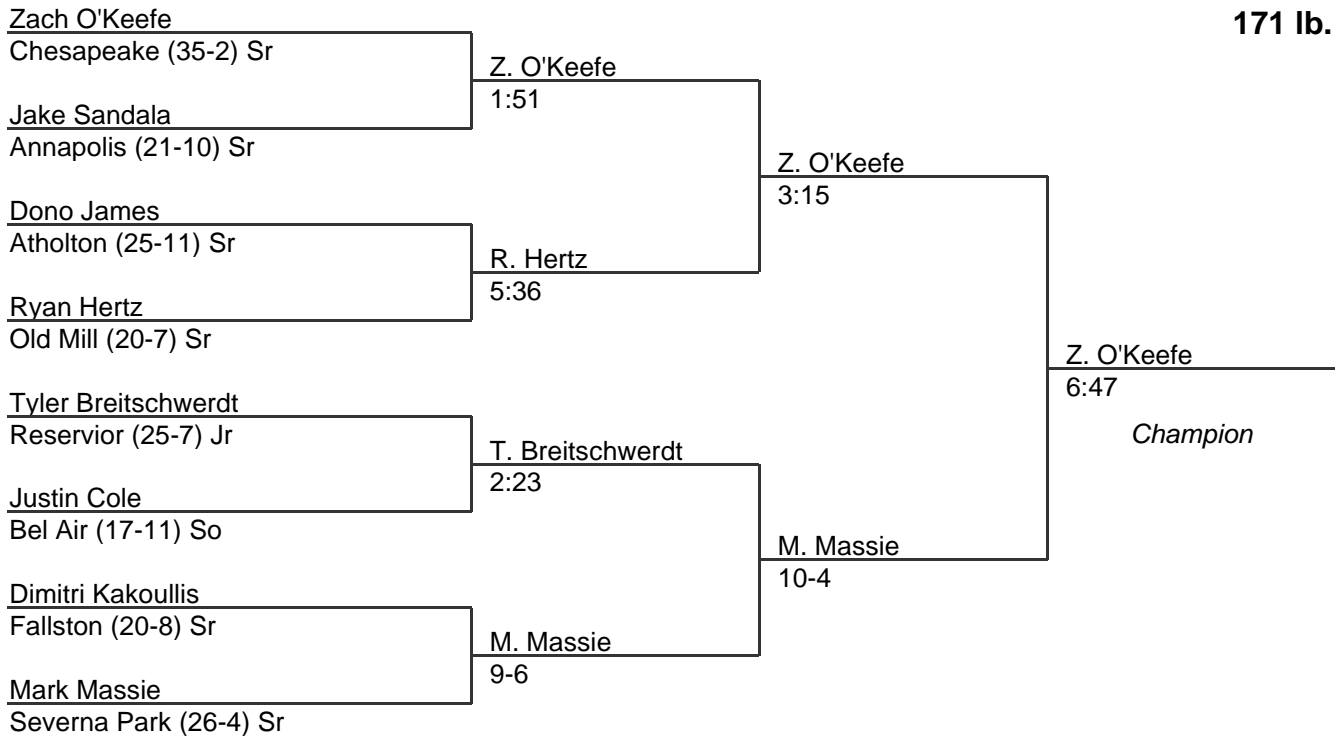

MPSSAA Regional Wrestling Tournament

2008 East Region 3A-4A

171 lb. class