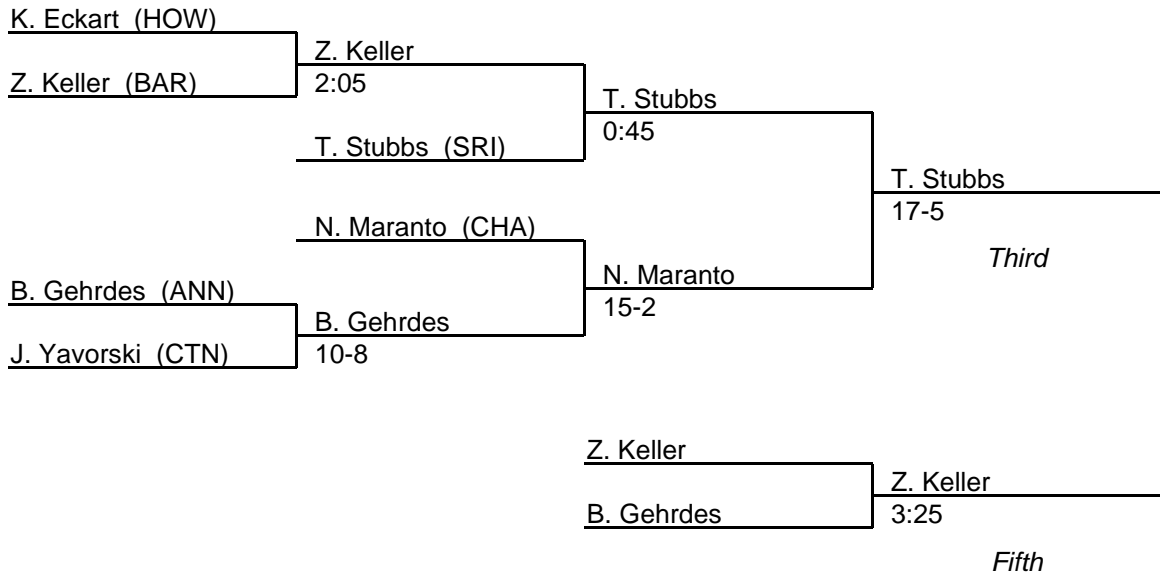

MPSSAA Regional Wrestling Tournament

2008 East Region 3A-4A

135 lb. class