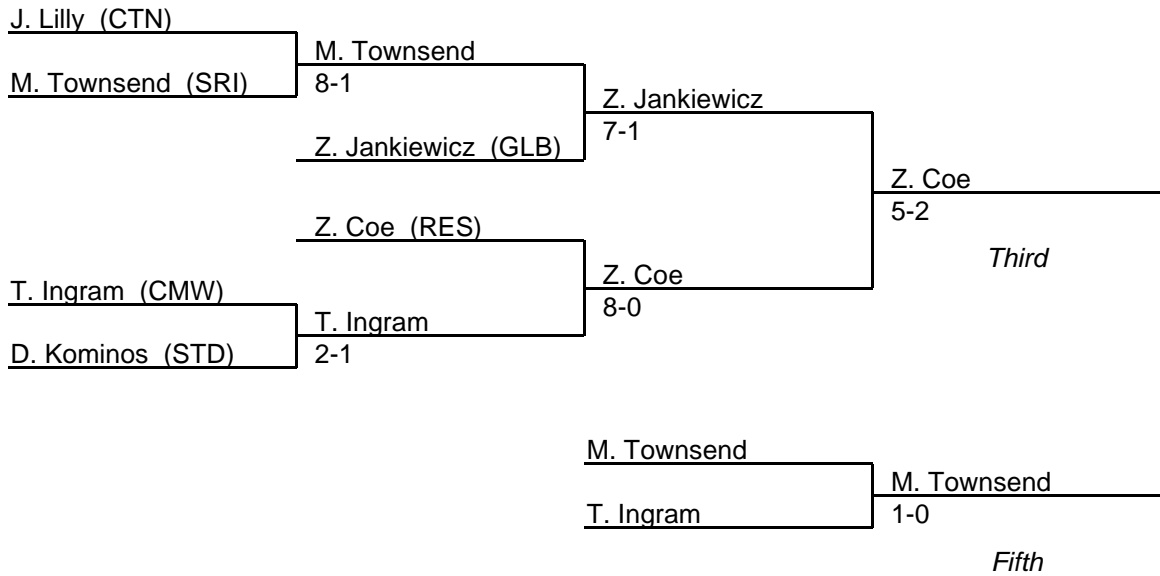

MPSSAA Regional Wrestling Tournament

2008 East Region 3A-4A

152 lb. class