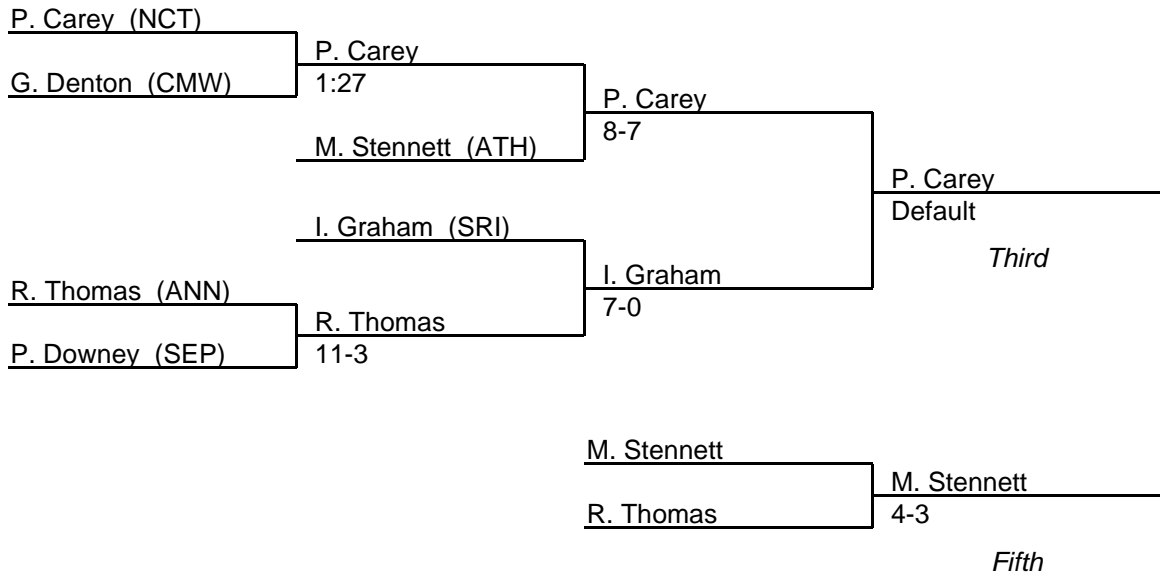

MPSSAA Regional Wrestling Tournament

2008 East Region 3A-4A

189 lb. class