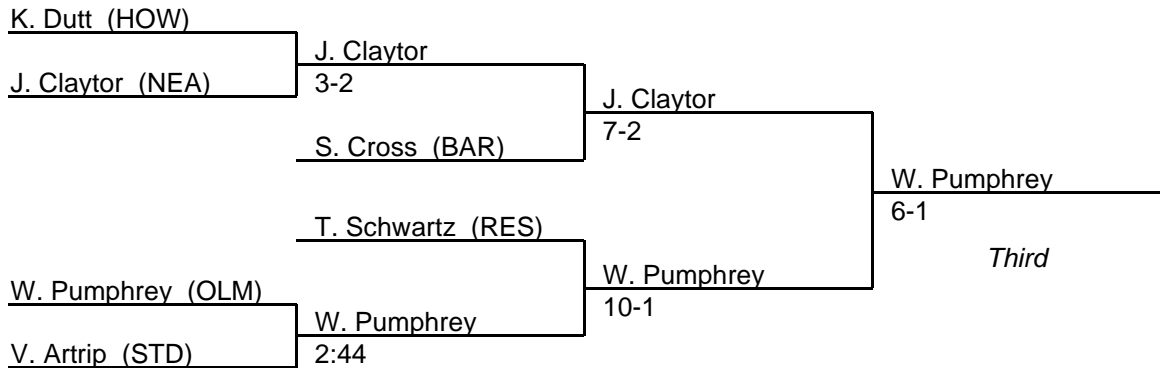

MPSSAA Regional Wrestling Tournament

2008 East Region 3A-4A

119 lb. class