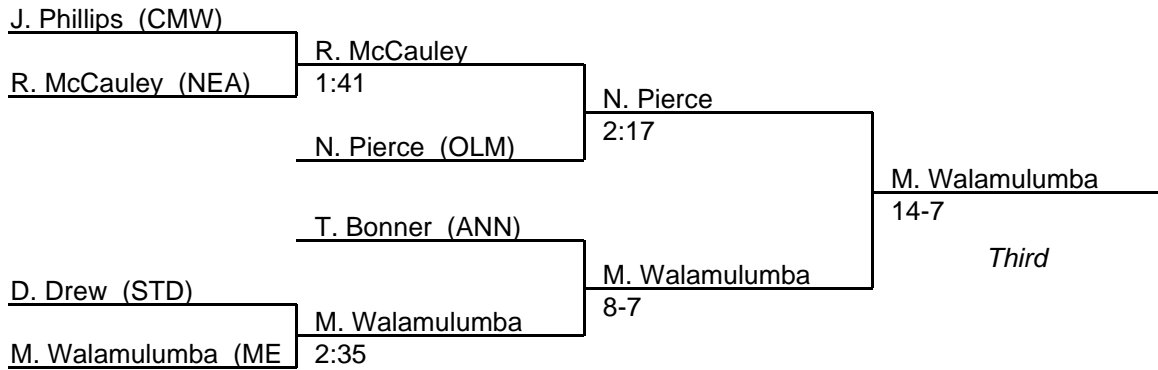

171 lb. class

MPSSAA Regional Wrestling Tournament

2008 East Region 3A-4A

189 lb. class

MPSSAA Regional Wrestling Tournament

2008 East Region 3A-4A

215 lb. class

MPSSAA Regional Wrestling Tournament