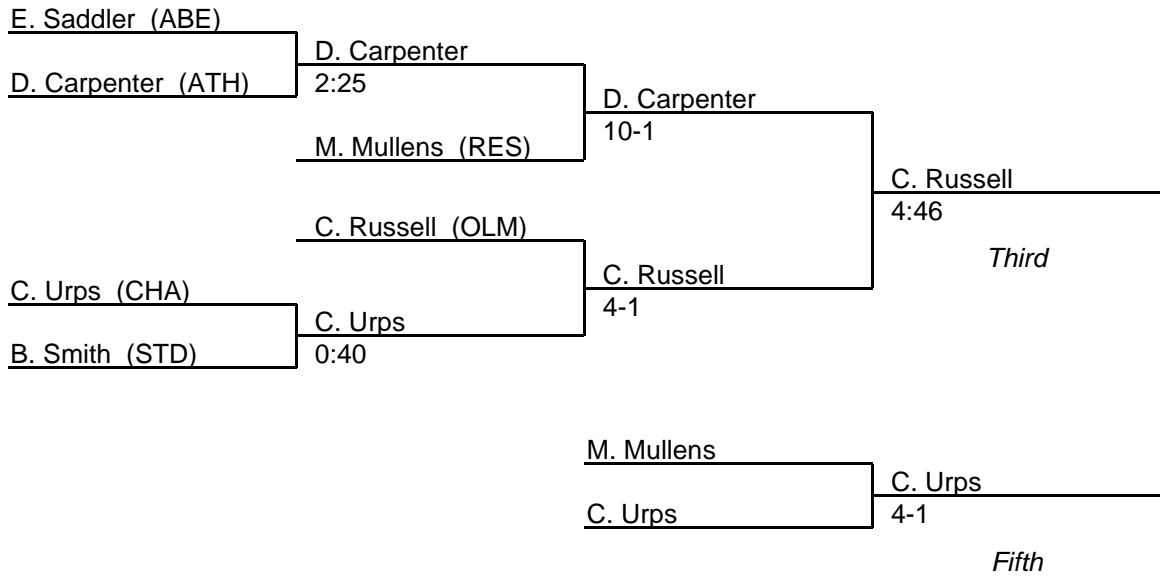

MPSSAA Regional Wrestling Tournament

2008 East Region 3A-4A

152 lb. class

MPSSAA Regional Wrestling Tournament

2008 East Region 3A-4A

160 lb. class

MPSSAA Regional Wrestling Tournament

2008 East Region 3A-4A