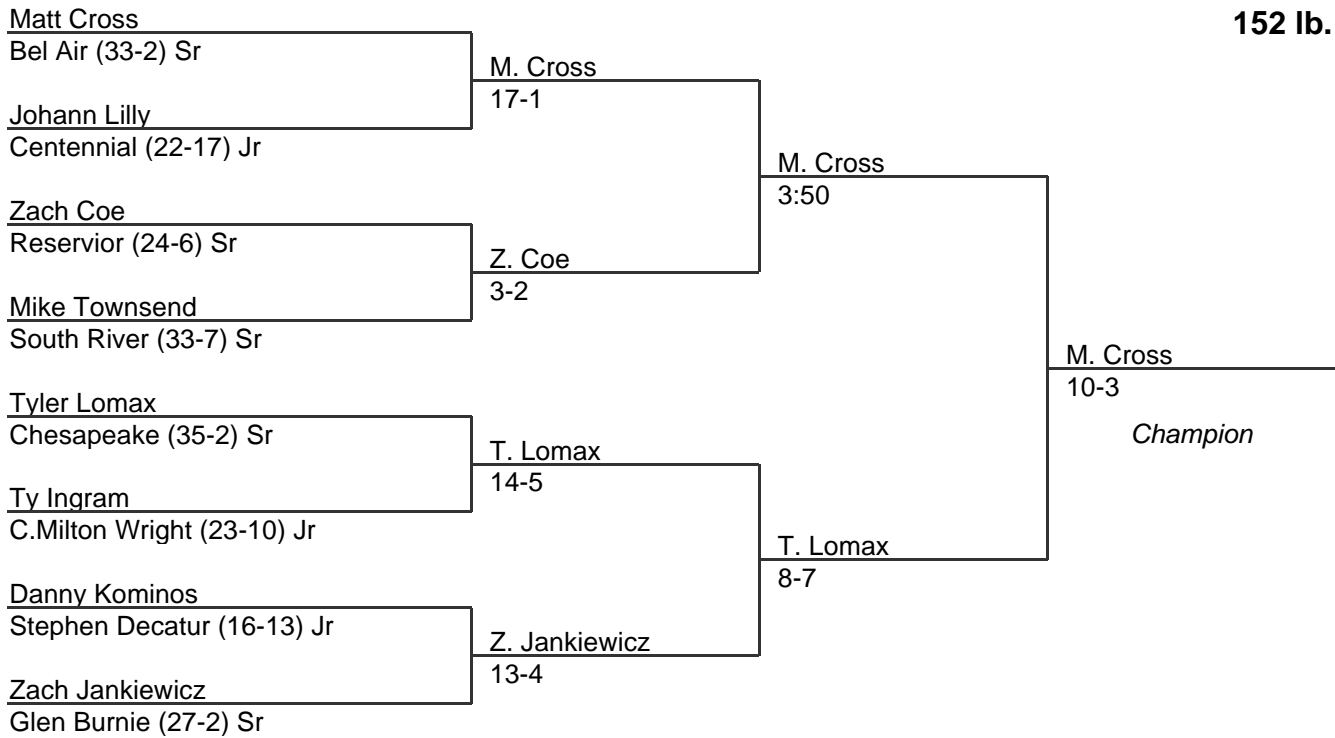

MPSSAA Regional Wrestling Tournament

2008 East Region 3A-4A

152 lb. class