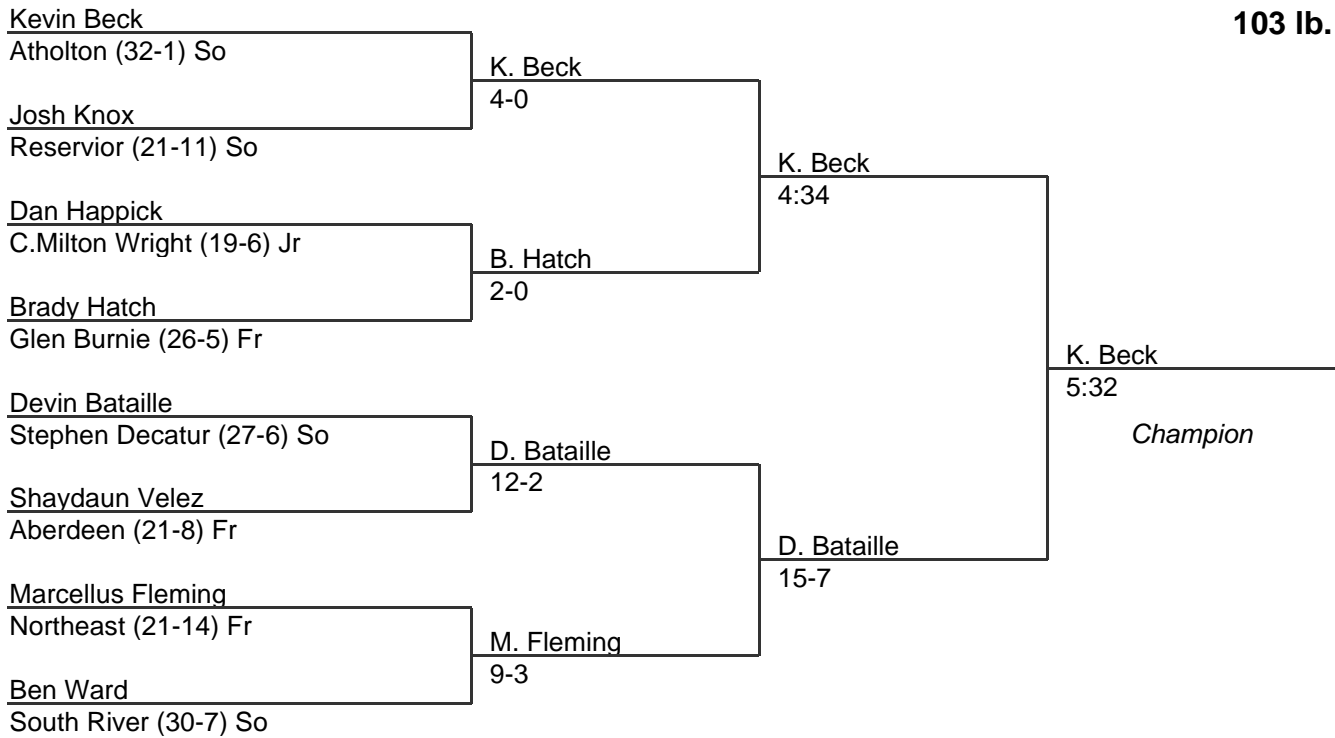

MPSSAA Regional Wrestling Tournament

2008 Region: East 3A-4A

TEAM SCORES

1.	Old Mill	(OLM)	134
2.	Stephen Decatur	(STD)	106
3.	Atholton	(ATH)	105
4.	Annapolis	(ANN)	74
5.	Severna Park	(SEP)	72
6.	Chesapeake	(CHA)	71
7.	Broadneck	(BDN)	64
8.	Reservior	(RES)	63
9.	South River	(SRI)	61
10.	Northeast	(NEA)	58.5
11.	Centennial	(CTN)	56
12.	Bel Air	(BAR)	48.5
13.	Arundel	(ARU)	39
14.	Aberdeen	(ABE)	28
15.	Glen Burnie	(GLB)	24
16.	C.Milton Wright	(CMW)	21.5
17.	North Harford	(NHF)	18
18.	Howard	(HOW)	17
19.	Fallston	(FAL)	16
20.	North County	(NCT)	15
21.	Meade	(MEA)	13
22.	Wilde Lake	(WLD)	0

MPSSAA Regional Wrestling Tournament

2008 East Region 3A-4A

103 lb. class

MPSSAA Regional Wrestling Tournament

2008 East Region 3A-4A

112 lb. class

MPSSAA Regional Wrestling Tournament

2008 East Region 3A-4A