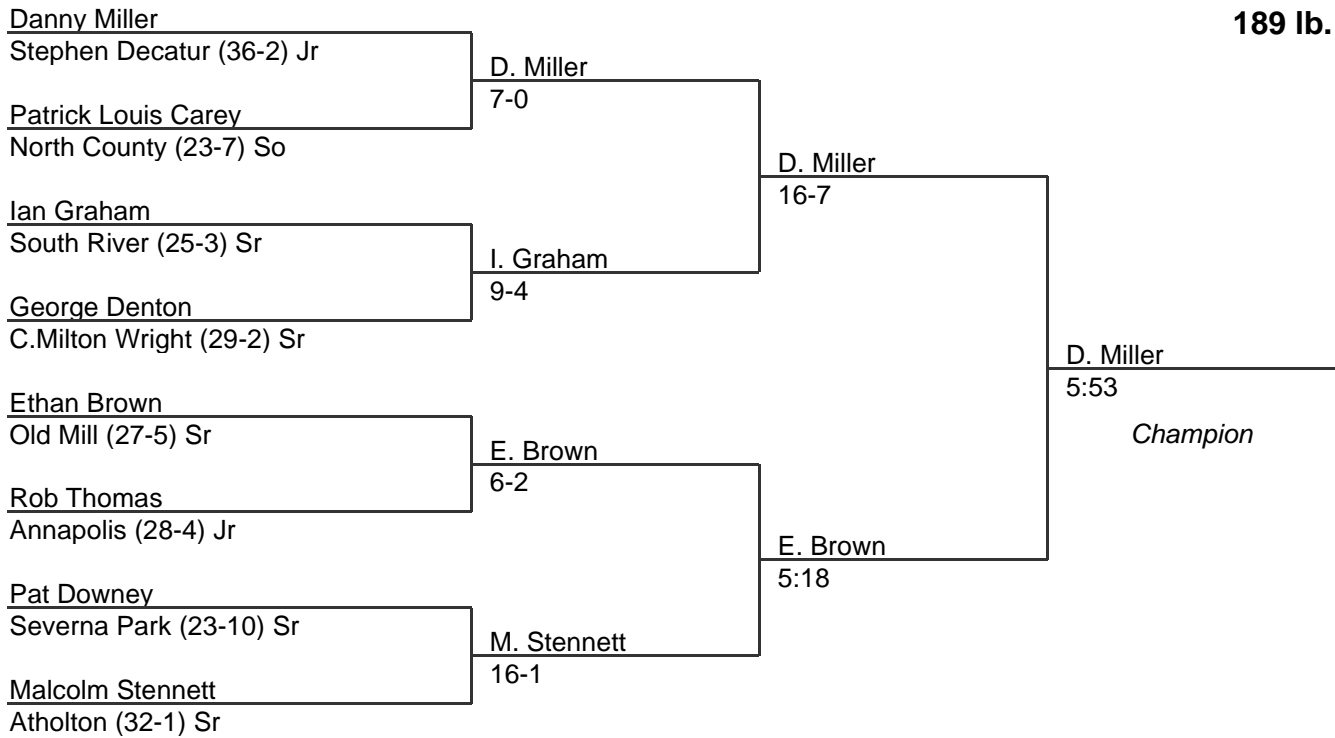

MPSSAA Regional Wrestling Tournament

2008 East Region 3A-4A

189 lb. class