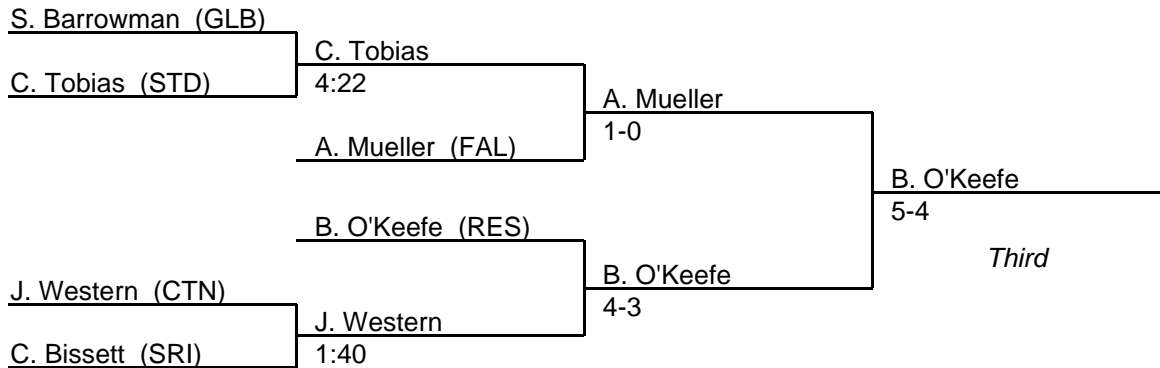

MPSSAA Regional Wrestling Tournament

2008 Region: East 3A-4A

TEAM SCORES

1.	Old Mill	(OLM)	134
2.	Stephen Decatur	(STD)	106
3.	Atholton	(ATH)	105
4.	Annapolis	(ANN)	74
5.	Severna Park	(SEP)	72
6.	Chesapeake	(CHA)	71
7.	Broadneck	(BDN)	64
8.	Reservior	(RES)	63
9.	South River	(SRI)	61
10.	Northeast	(NEA)	58.5
11.	Centennial	(CTN)	56
12.	Bel Air	(BAR)	48.5
13.	Arundel	(ARU)	39
14.	Aberdeen	(ABE)	28
15.	Glen Burnie	(GLB)	24
16.	C.Milton Wright	(CMW)	21.5
17.	North Harford	(NHF)	18
18.	Howard	(HOW)	17
19.	Fallston	(FAL)	16
20.	North County	(NCT)	15
21.	Meade	(MEA)	13
22.	Wilde Lake	(WLD)	0

MPSSAA Regional Wrestling Tournament

2008 East Region 3A-4A

103 lb. class

MPSSAA Regional Wrestling Tournament

2008 East Region 3A-4A

112 lb. class

MPSSAA Regional Wrestling Tournament

2008 East Region 3A-4A