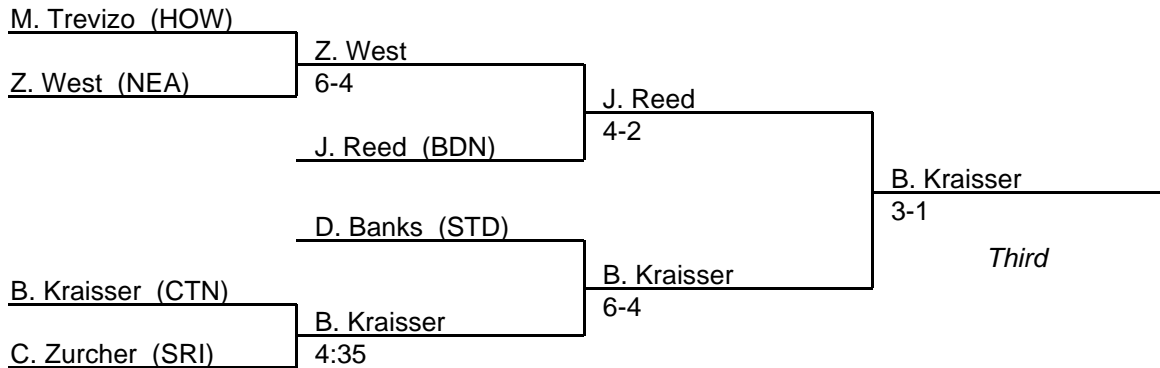

119 lb. class

MPSSAA Regional Wrestling Tournament

2008 East Region 3A-4A

125 lb. class

MPSSAA Regional Wrestling Tournament

2008 East Region 3A-4A

130 lb. class

MPSSAA Regional Wrestling Tournament