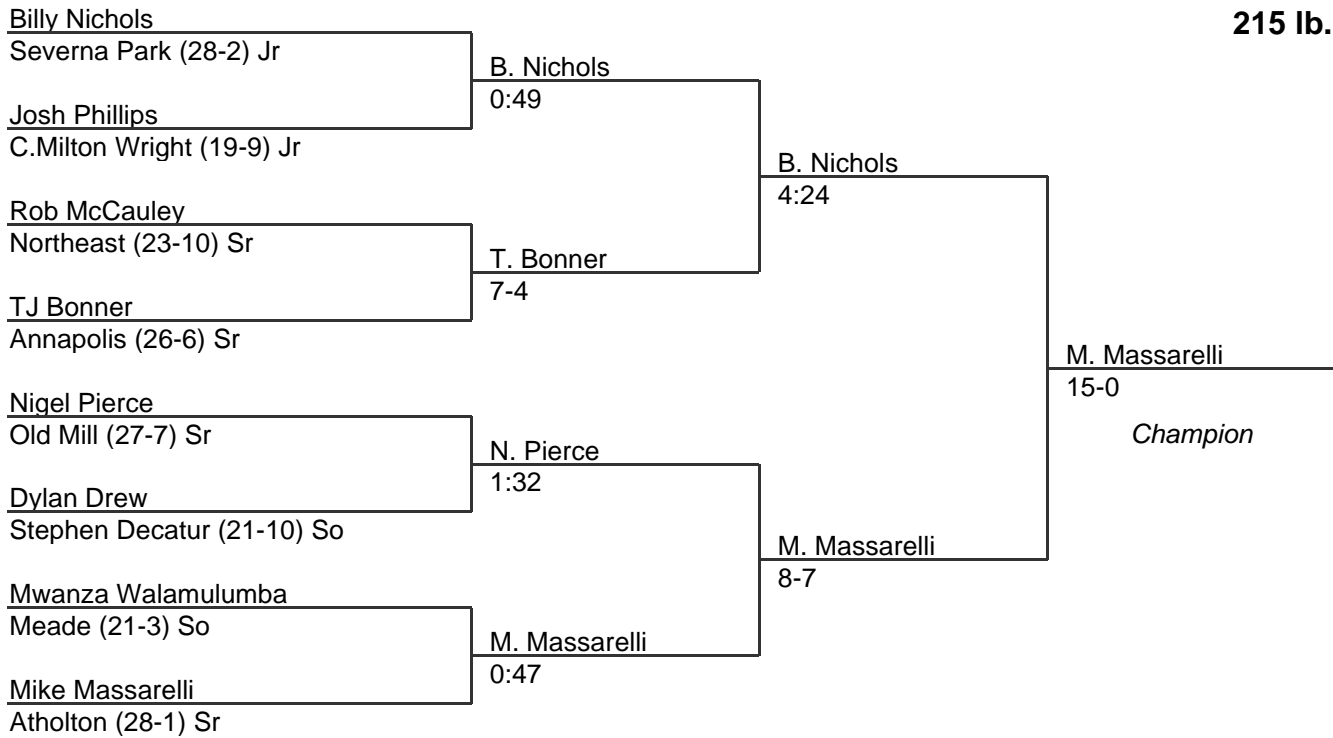

171 lb. class

MPSSAA Regional Wrestling Tournament

2008 East Region 3A-4A

189 lb. class

MPSSAA Regional Wrestling Tournament

2008 East Region 3A-4A

215 lb. class

MPSSAA Regional Wrestling Tournament