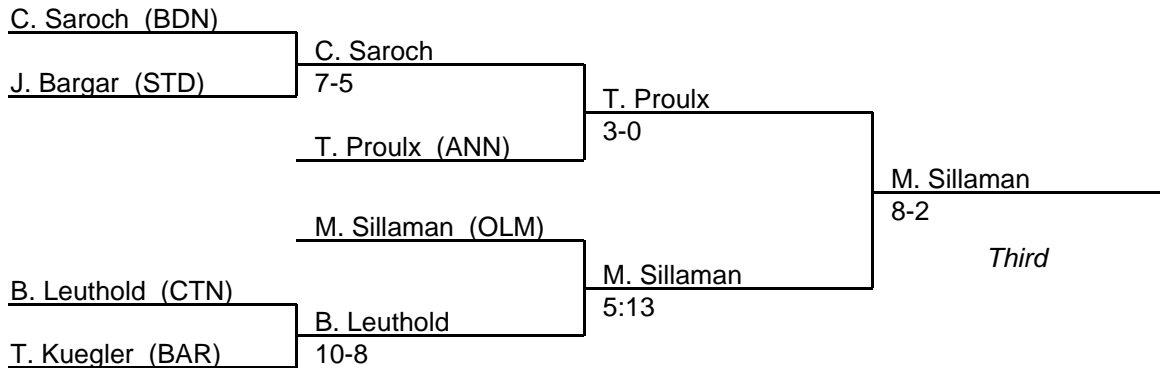

2008 East Region 3A-4A

135 lb. class

MPSSAA Regional Wrestling Tournament

2008 East Region 3A-4A

140 lb. class

MPSSAA Regional Wrestling Tournament

2008 East Region 3A-4A

145 lb. class