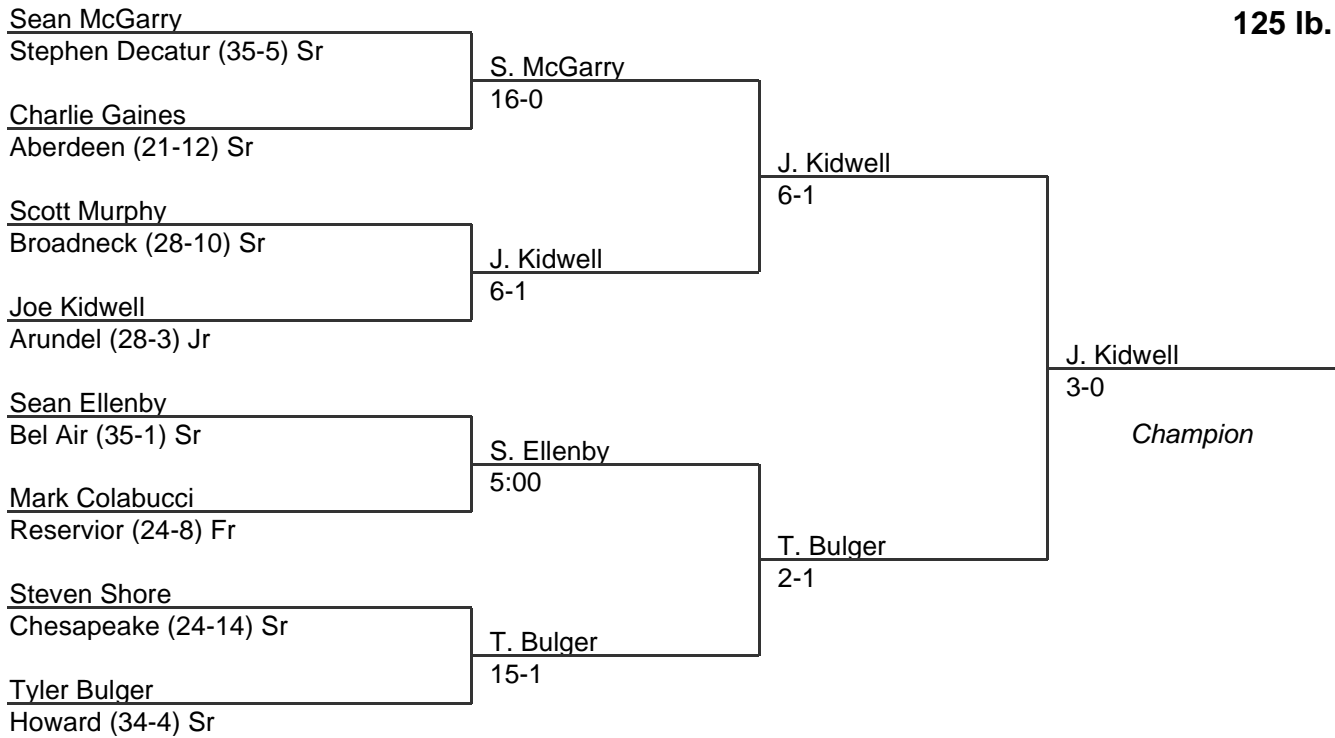

MPSSAA Regional Wrestling Tournament

2008 East Region 3A-4A

125 lb. class