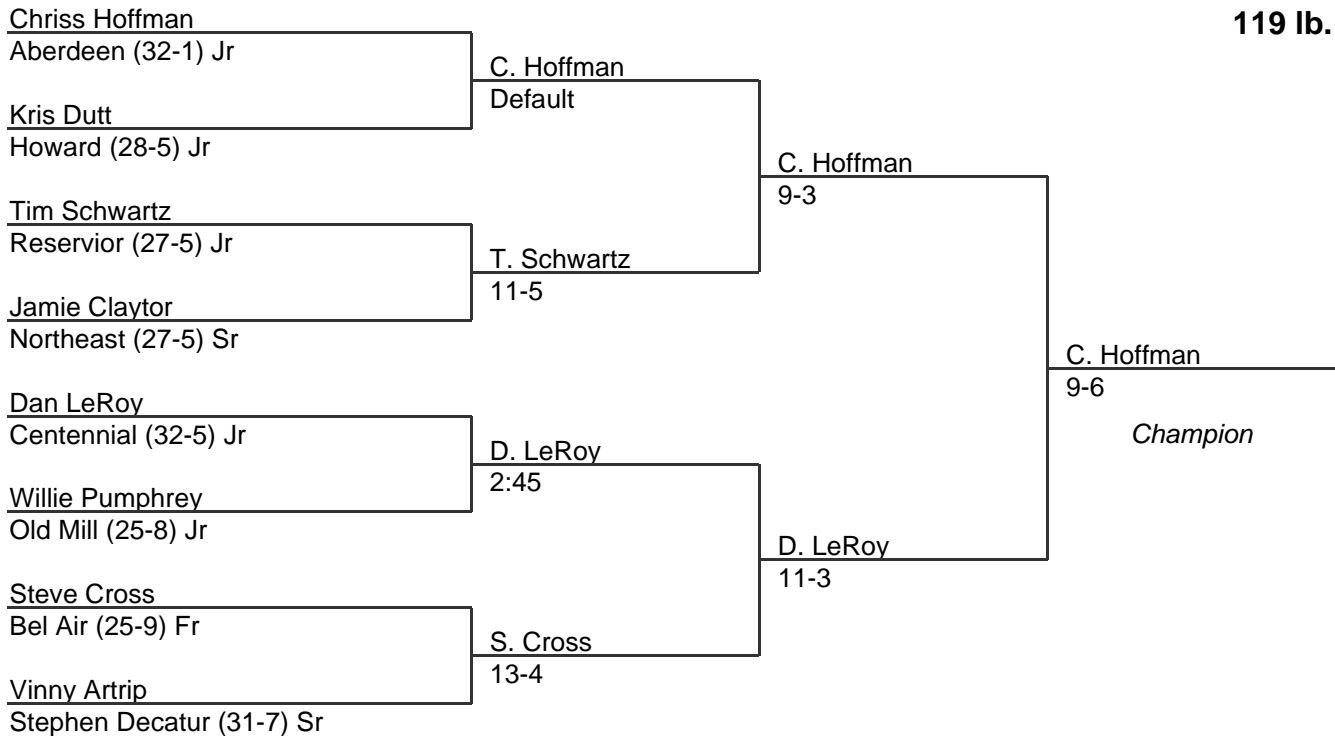

MPSSAA Regional Wrestling Tournament

2008 East Region 3A-4A

119 lb. class