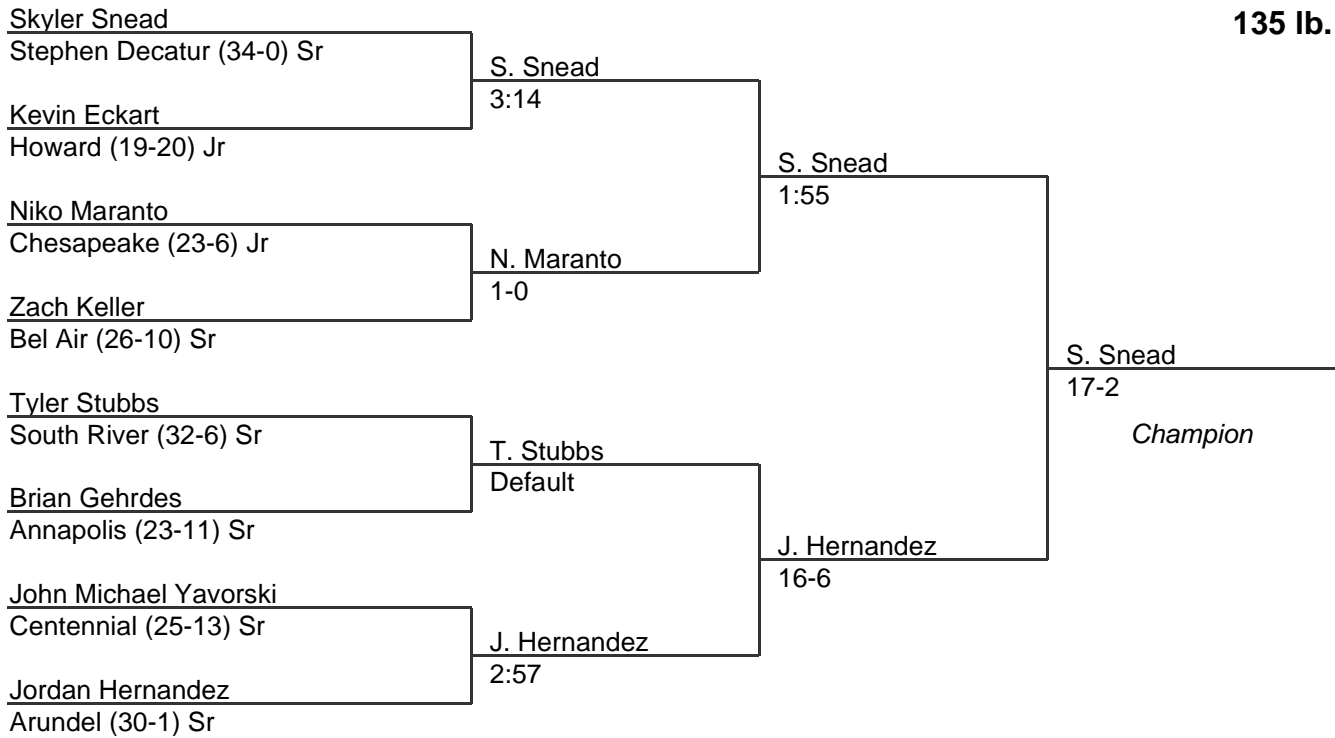

MPSSAA Regional Wrestling Tournament

2008 East Region 3A-4A

135 lb. class