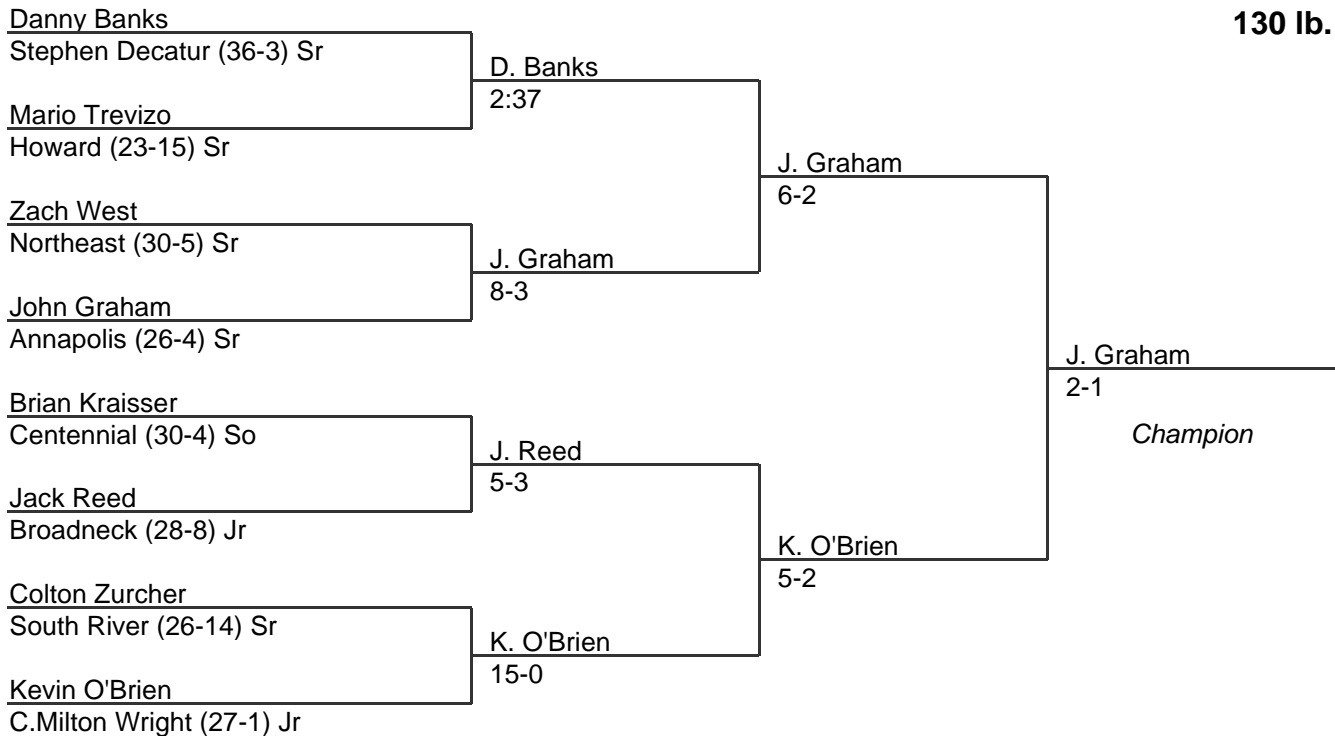

MPSSAA Regional Wrestling Tournament

2008 East Region 3A-4A

130 lb. class