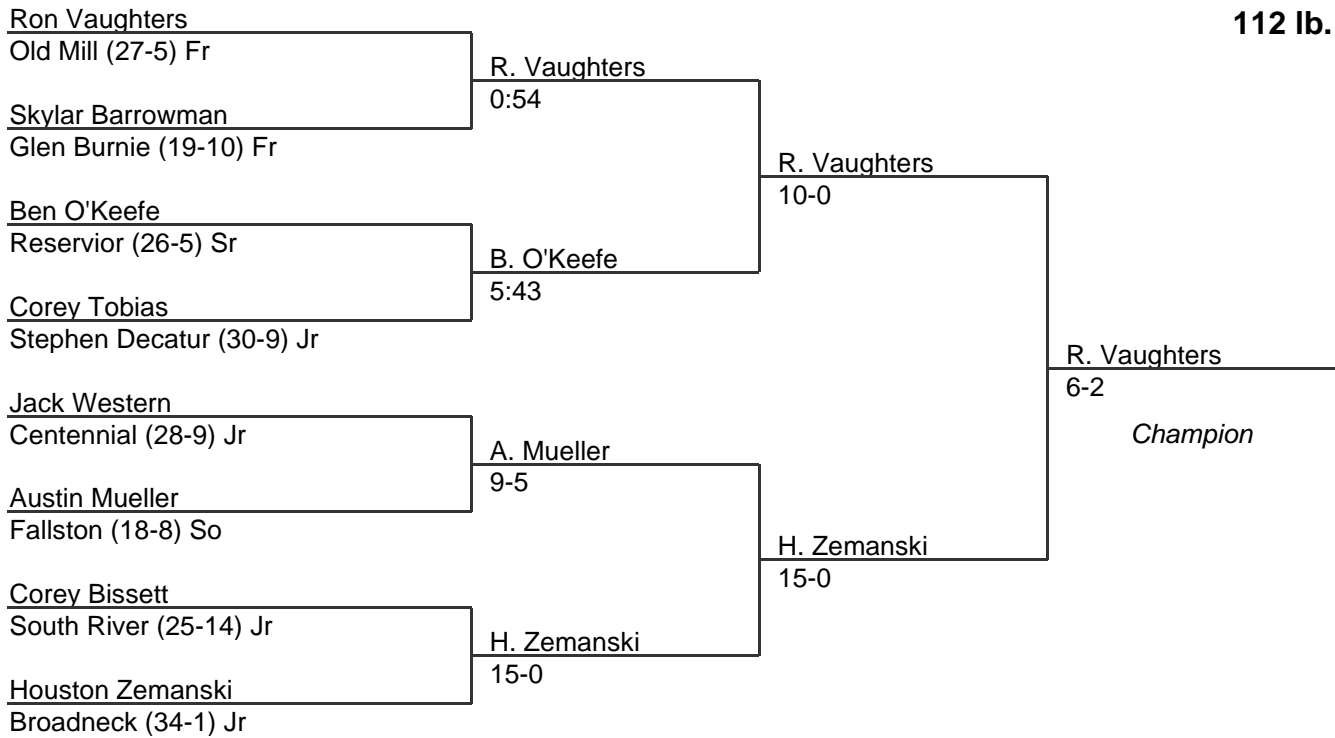

MPSSAA Regional Wrestling Tournament

2008 East Region 3A-4A

103 lb. class

MPSSAA Regional Wrestling Tournament

2008 East Region 3A-4A

112 lb. class

MPSSAA Regional Wrestling Tournament

2008 East Region 3A-4A