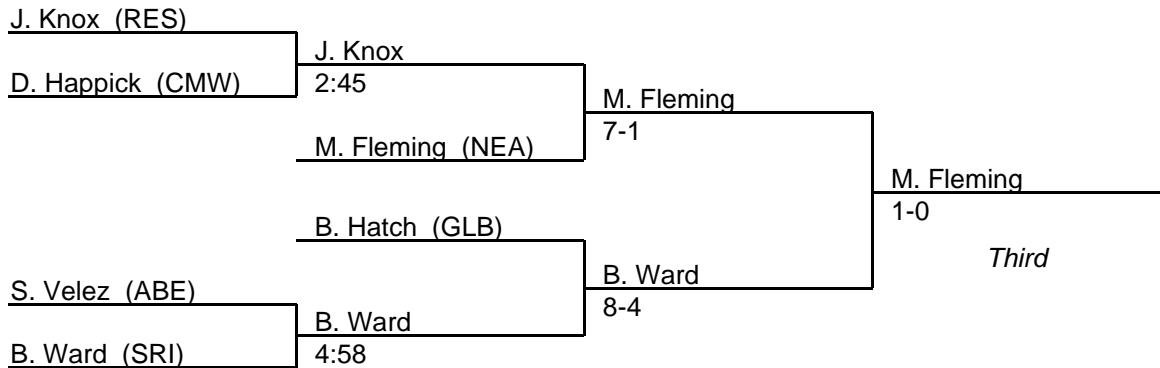

MPSSAA Regional Wrestling Tournament

2008 Region: East 3A-4A

TEAM SCORES

1.	Old Mill	(OLM)	134
2.	Stephen Decatur	(STD)	106
3.	Atholton	(ATH)	105
4.	Annapolis	(ANN)	74
5.	Severna Park	(SEP)	72
6.	Chesapeake	(CHA)	71
7.	Broadneck	(BDN)	64
8.	Reservior	(RES)	63
9.	South River	(SRI)	61
10.	Northeast	(NEA)	58.5
11.	Centennial	(CTN)	56
12.	Bel Air	(BAR)	48.5
13.	Arundel	(ARU)	39
14.	Aberdeen	(ABE)	28
15.	Glen Burnie	(GLB)	24
16.	C.Milton Wright	(CMW)	21.5
17.	North Harford	(NHF)	18
18.	Howard	(HOW)	17
19.	Fallston	(FAL)	16
20.	North County	(NCT)	15
21.	Meade	(MEA)	13
22.	Wilde Lake	(WLD)	0

MPSSAA Regional Wrestling Tournament

2008 East Region 3A-4A

103 lb. class

MPSSAA Regional Wrestling Tournament

2008 East Region 3A-4A

112 lb. class

MPSSAA Regional Wrestling Tournament

2008 East Region 3A-4A