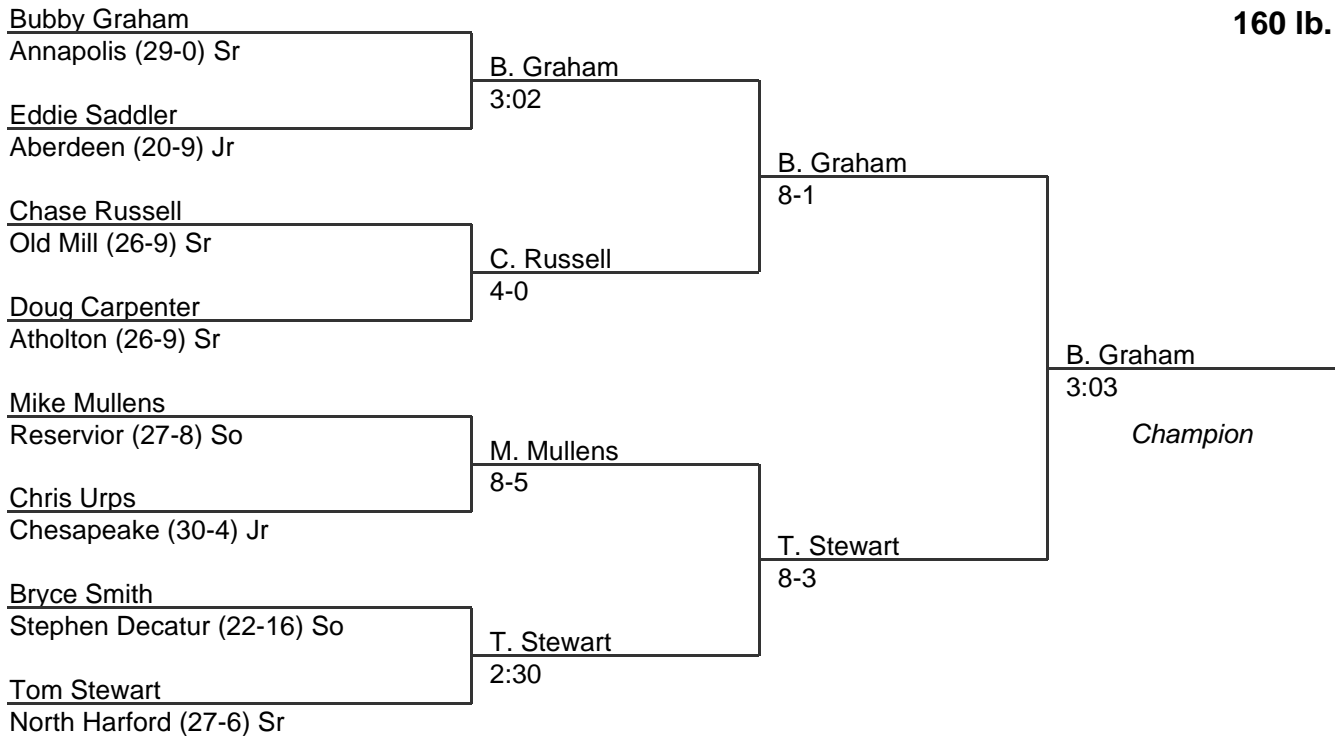

MPSSAA Regional Wrestling Tournament

2008 East Region 3A-4A

152 lb. class

MPSSAA Regional Wrestling Tournament

2008 East Region 3A-4A

160 lb. class

MPSSAA Regional Wrestling Tournament

2008 East Region 3A-4A