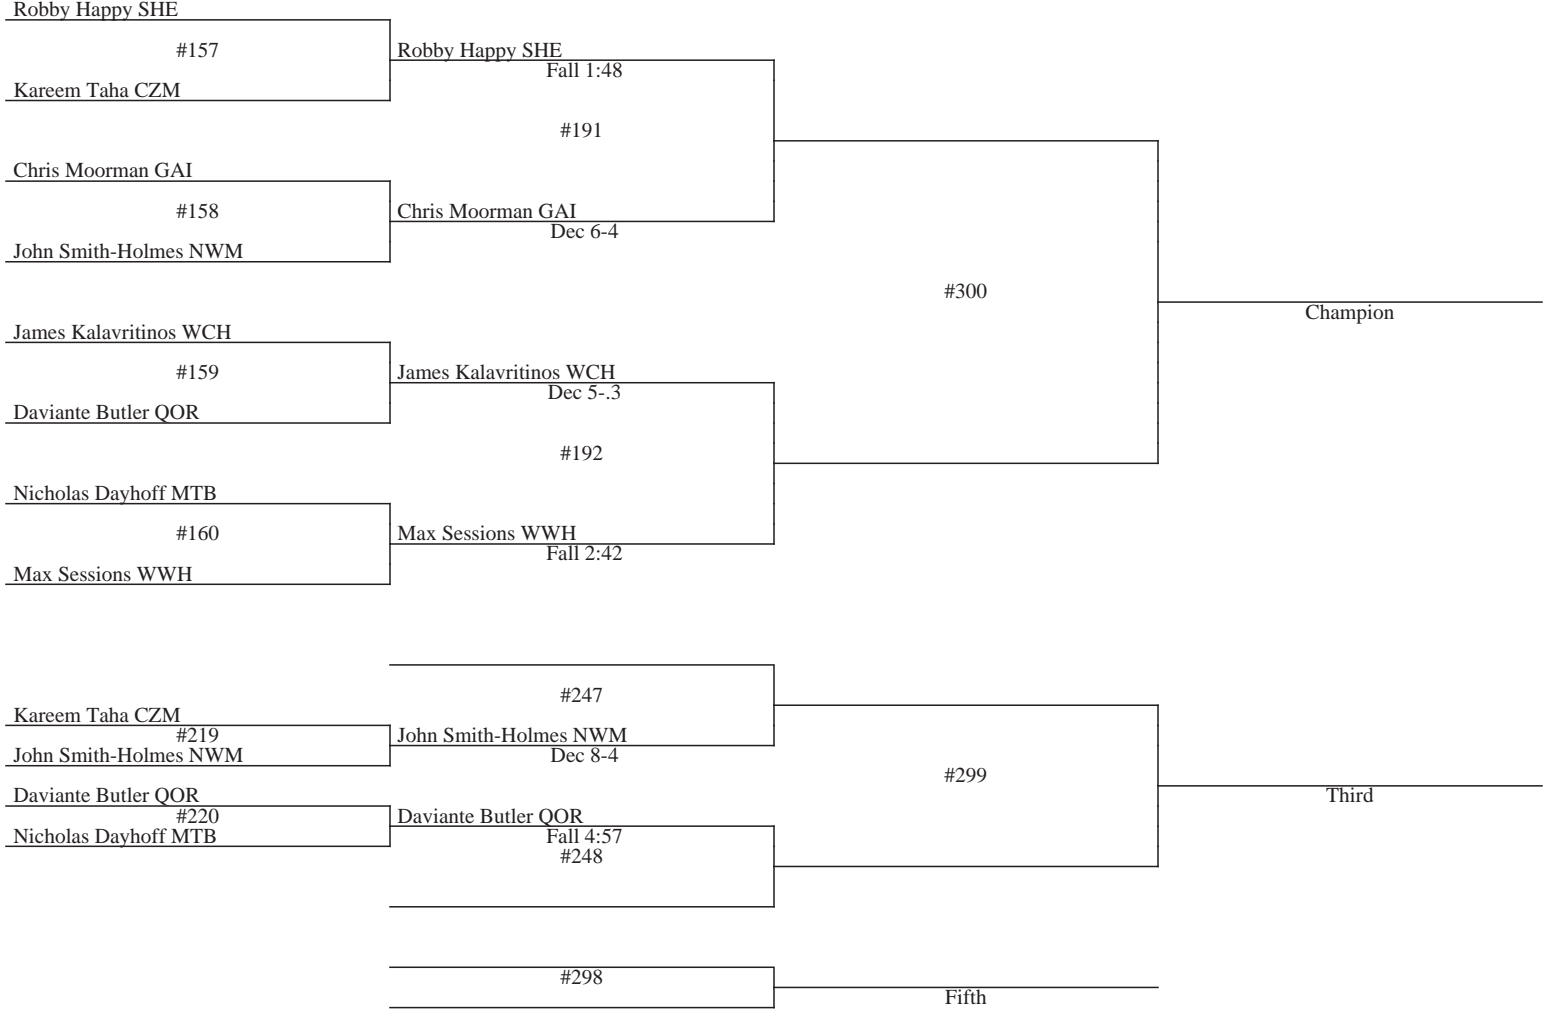

Place Winners

**2014 4A/3A West Region
February 28, 2014 - March 1, 2014
Wt Class: 170**

Place Winners

**2014 4A/3A West Region
February 28, 2014 - March 1, 2014
Wt Class: 182**

Place Winners

**2014 4A/3A West Region
February 28, 2014 - March 1, 2014
Wt Class: 195**

Place Winners

**2014 4A/3A West Region
February 28, 2014 - March 1, 2014
Wt Class: 220**

Place Winners

**2014 4A/3A West Region
February 28, 2014 - March 1, 2014
Wt Class: 285**

Place Winners