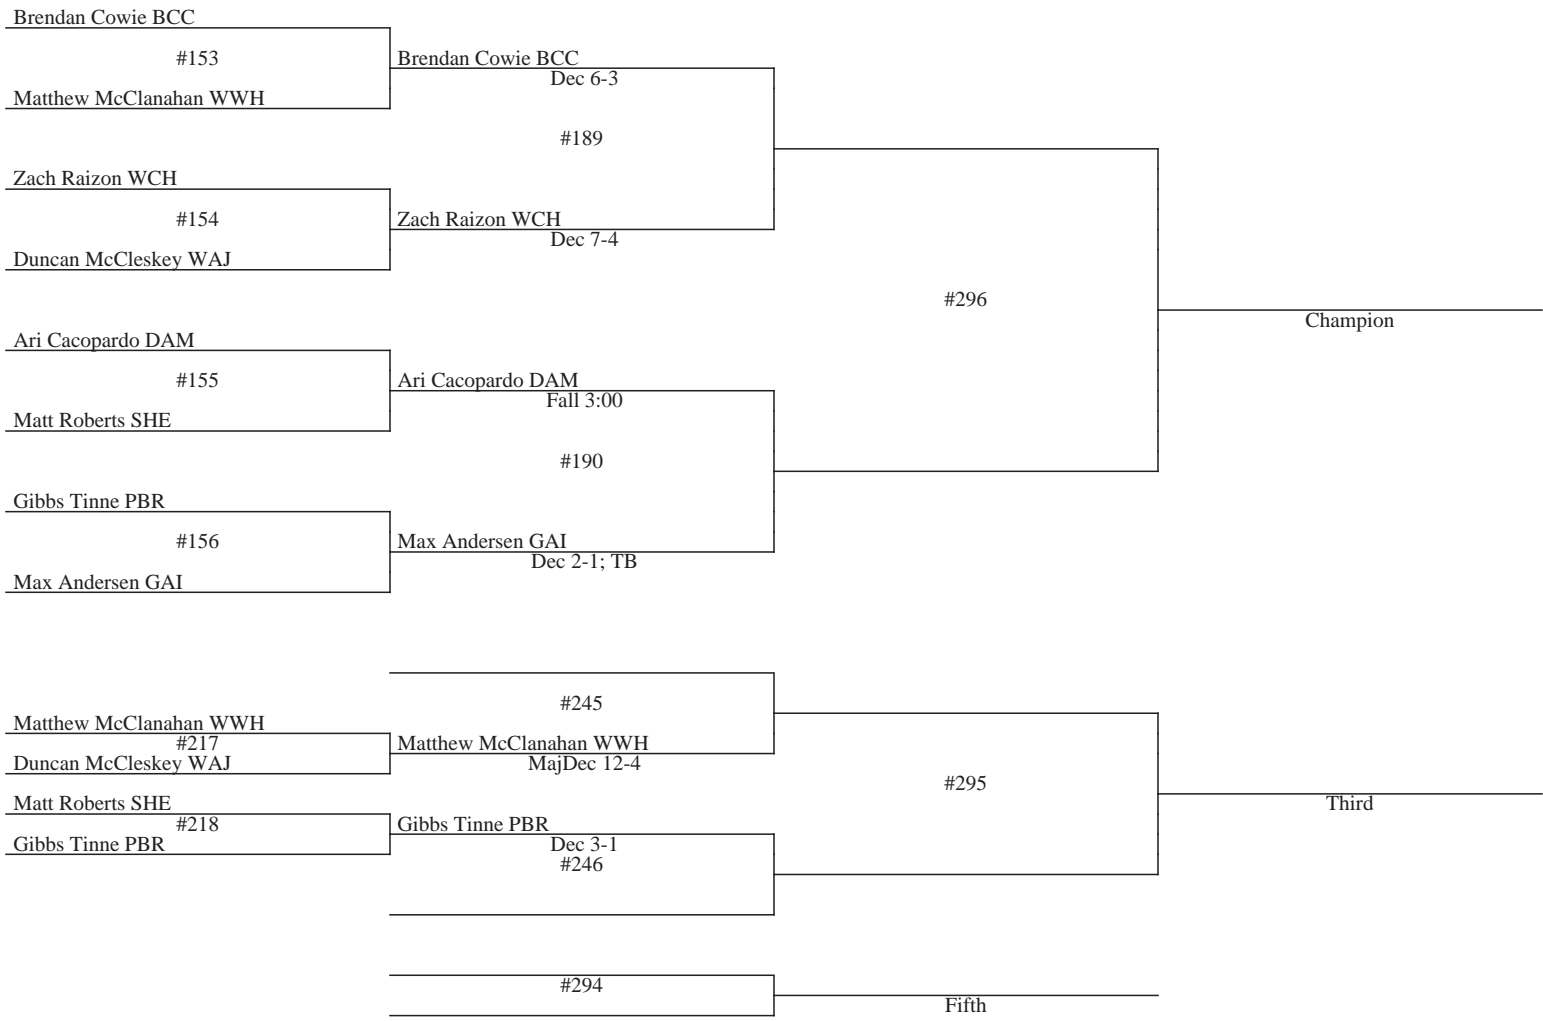

Place Winners

**2014 4A/3A West Region
February 28, 2014 - March 1, 2014
Wt Class: 145**

Place Winners

**2014 4A/3A West Region
February 28, 2014 - March 1, 2014
Wt Class: 152**

Place Winners

**2014 4A/3A West Region
February 28, 2014 - March 1, 2014
Wt Class: 160**

Place Winners

**2014 4A/3A West Region
February 28, 2014 - March 1, 2014
Wt Class: 170**

Place Winners

**2014 4A/3A West Region
February 28, 2014 - March 1, 2014
Wt Class: 182**

Place Winners

**2014 4A/3A West Region
February 28, 2014 - March 1, 2014
Wt Class: 195**