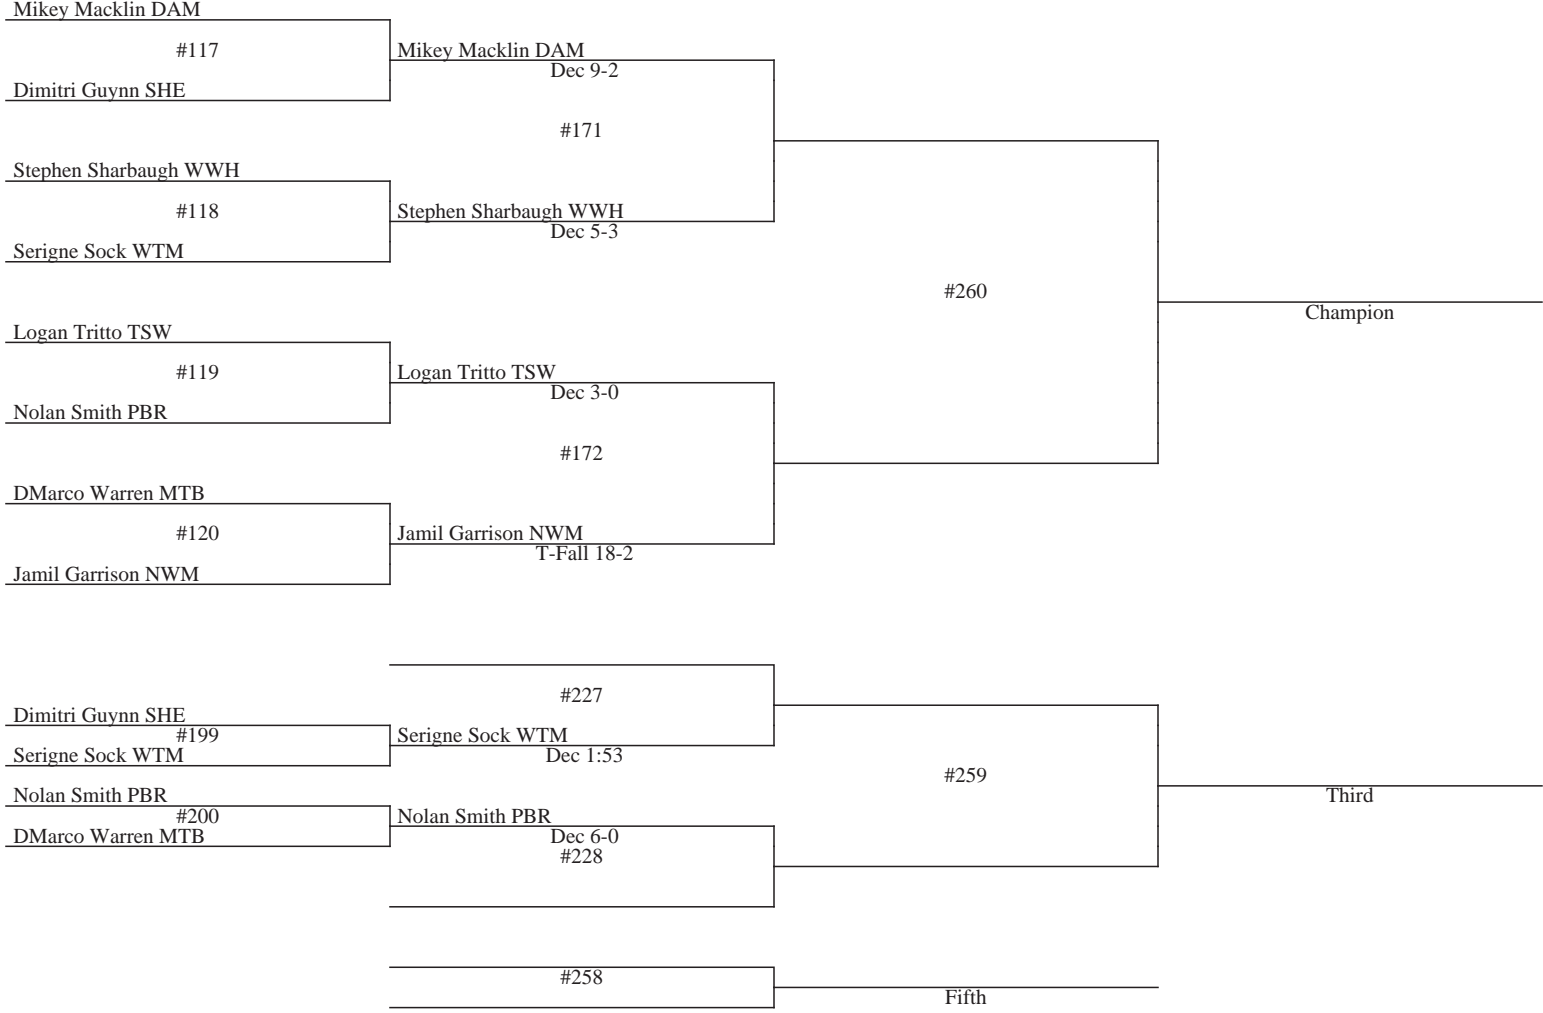

**2014 4A/3A West Region
February 28, 2014 - March 1, 2014
Wt Class: 106**

Place Winners

**2014 4A/3A West Region
February 28, 2014 - March 1, 2014
Wt Class: 113**

Place Winners

**2014 4A/3A West Region
February 28, 2014 - March 1, 2014
Wt Class: 120**

Place Winners

**2014 4A/3A West Region
February 28, 2014 - March 1, 2014
Wt Class: 126**

Place Winners

**2014 4A/3A West Region
February 28, 2014 - March 1, 2014
Wt Class: 132**

Place Winners

**2014 4A/3A West Region
February 28, 2014 - March 1, 2014
Wt Class: 138**