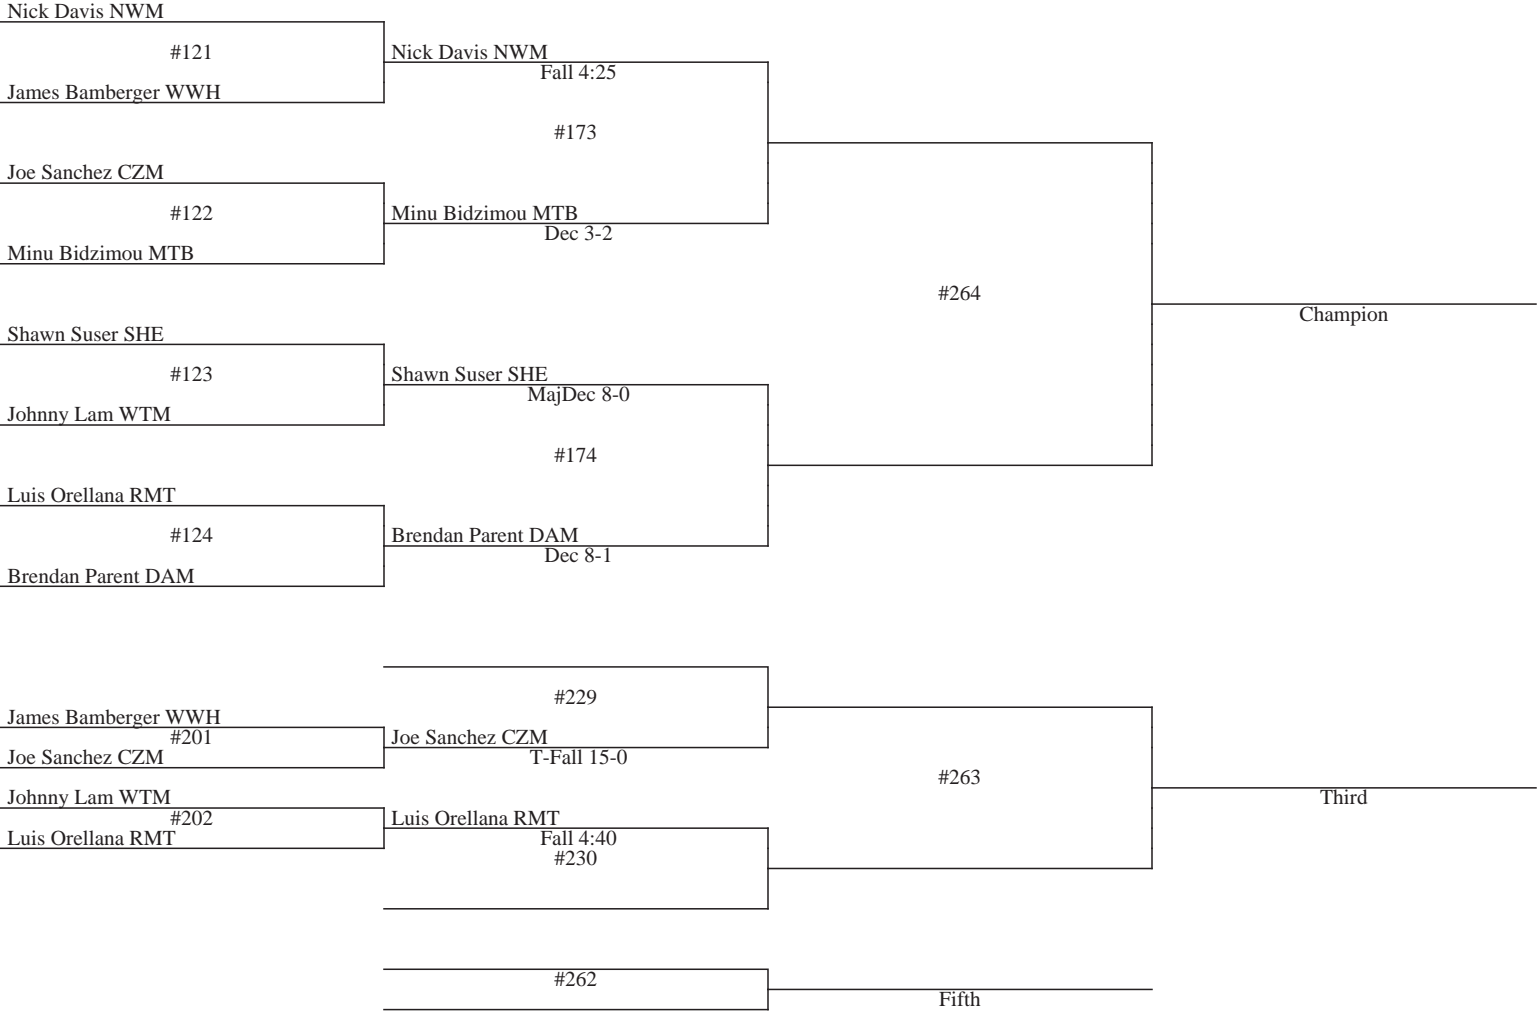

**2014 4A/3A West Region
February 28, 2014 - March 1, 2014
Wt Class: 106**

Place Winners

**2014 4A/3A West Region
February 28, 2014 - March 1, 2014
Wt Class: 113**

Place Winners

**2014 4A/3A West Region
February 28, 2014 - March 1, 2014
Wt Class: 120**

Place Winners

**2014 4A/3A West Region
February 28, 2014 - March 1, 2014
Wt Class: 126**

Place Winners

**2014 4A/3A West Region
February 28, 2014 - March 1, 2014
Wt Class: 132**

Place Winners

**2014 4A/3A West Region
February 28, 2014 - March 1, 2014
Wt Class: 138**