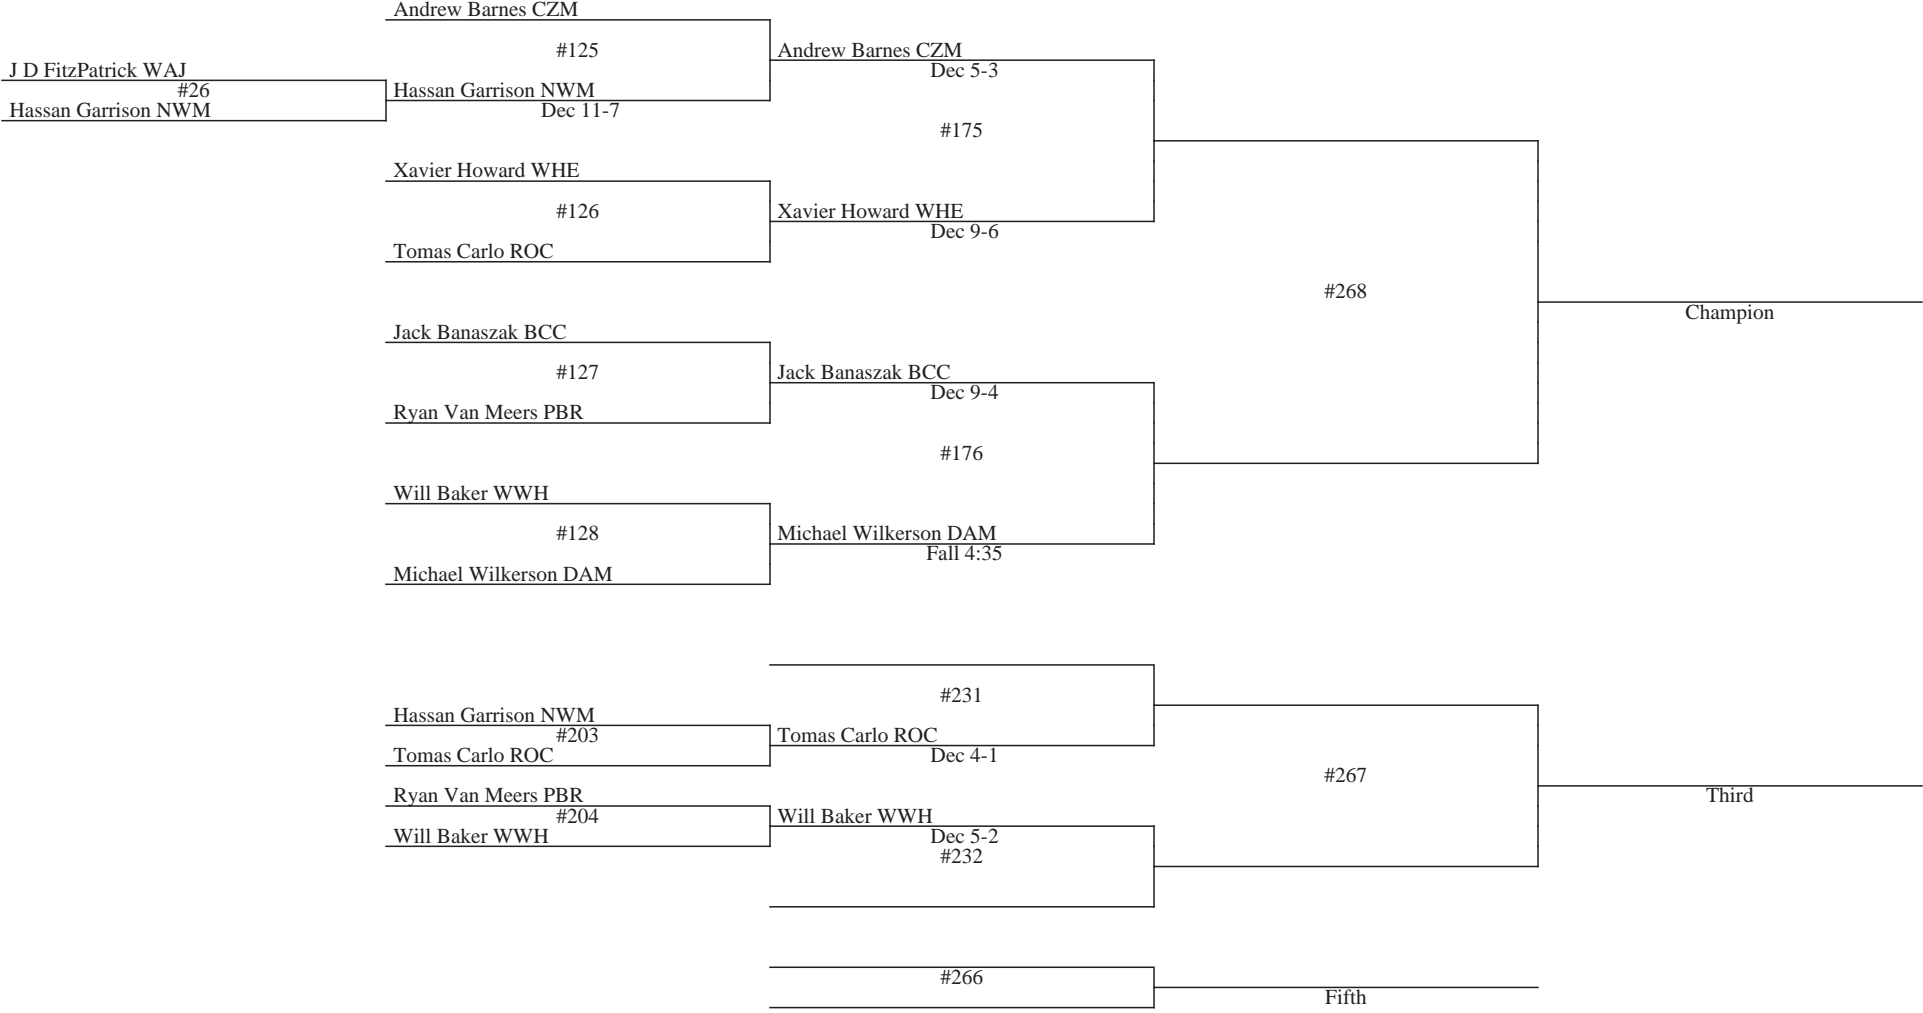

**2014 4A/3A West Region
February 28, 2014 - March 1, 2014
Wt Class: 106**

Place Winners

**2014 4A/3A West Region
February 28, 2014 - March 1, 2014
Wt Class: 113**

Place Winners

**2014 4A/3A West Region
February 28, 2014 - March 1, 2014
Wt Class: 120**

Place Winners

**2014 4A/3A West Region
February 28, 2014 - March 1, 2014
Wt Class: 126**

Place Winners

**2014 4A/3A West Region
February 28, 2014 - March 1, 2014
Wt Class: 132**

Place Winners

**2014 4A/3A West Region
February 28, 2014 - March 1, 2014
Wt Class: 138**