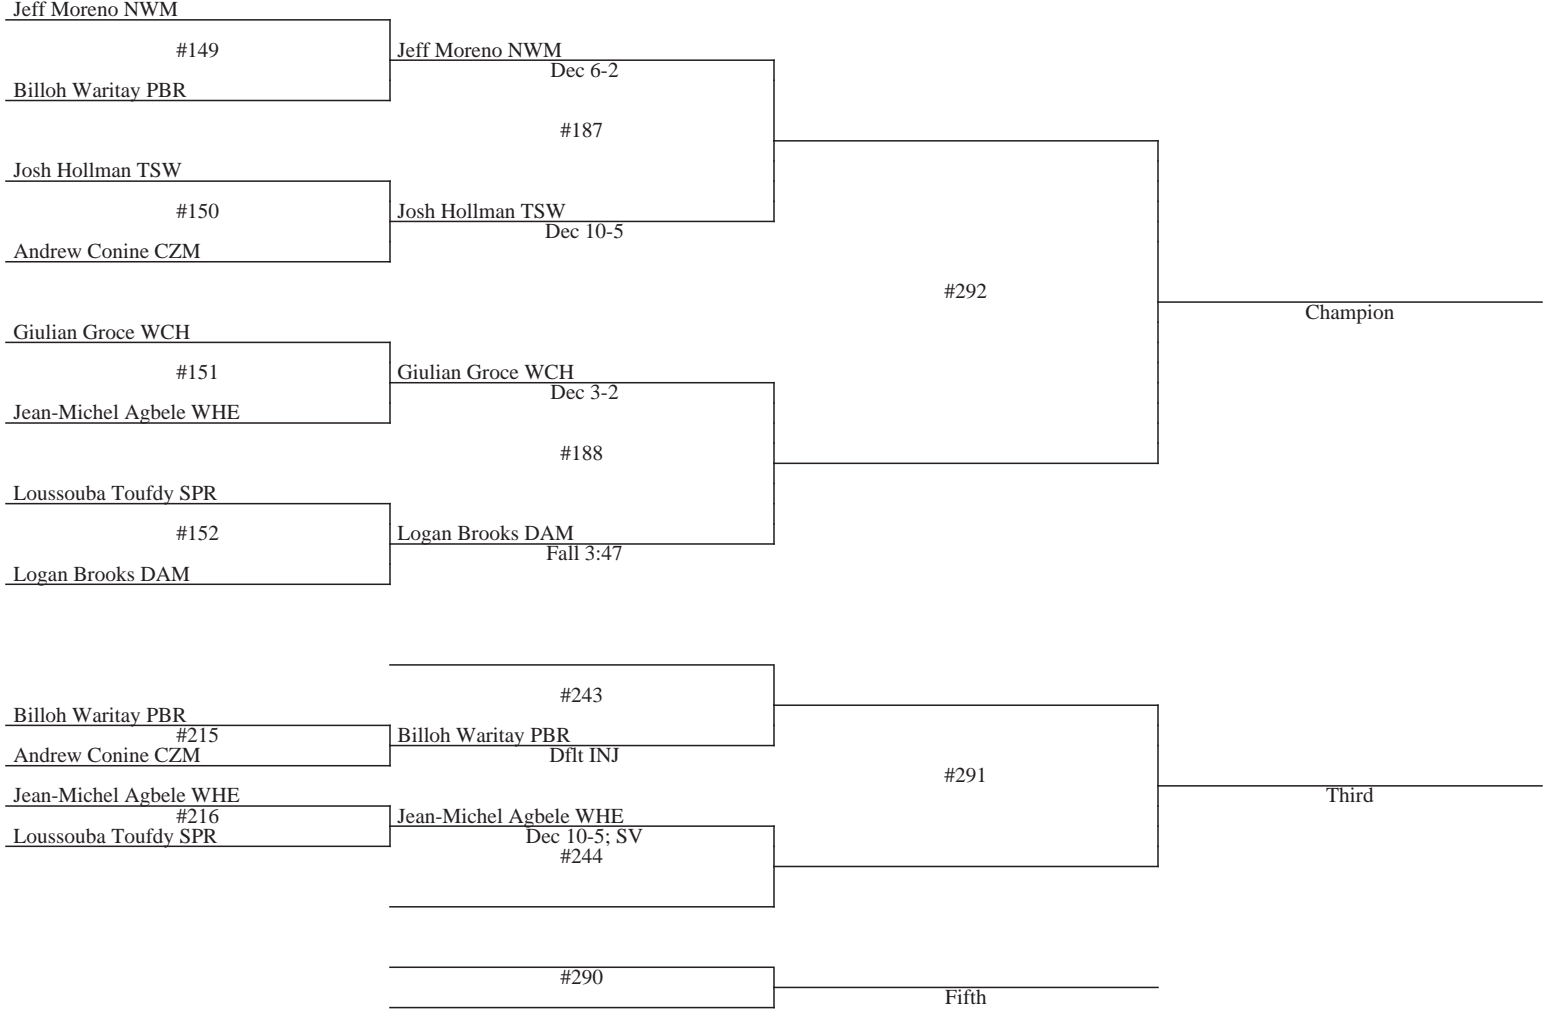

Place Winners

**2014 4A/3A West Region
February 28, 2014 - March 1, 2014
Wt Class: 145**

Place Winners

**2014 4A/3A West Region
February 28, 2014 - March 1, 2014
Wt Class: 152**

Place Winners

**2014 4A/3A West Region
February 28, 2014 - March 1, 2014
Wt Class: 160**

Place Winners

**2014 4A/3A West Region
February 28, 2014 - March 1, 2014
Wt Class: 170**

Place Winners

**2014 4A/3A West Region
February 28, 2014 - March 1, 2014
Wt Class: 182**

Place Winners

**2014 4A/3A West Region
February 28, 2014 - March 1, 2014
Wt Class: 195**