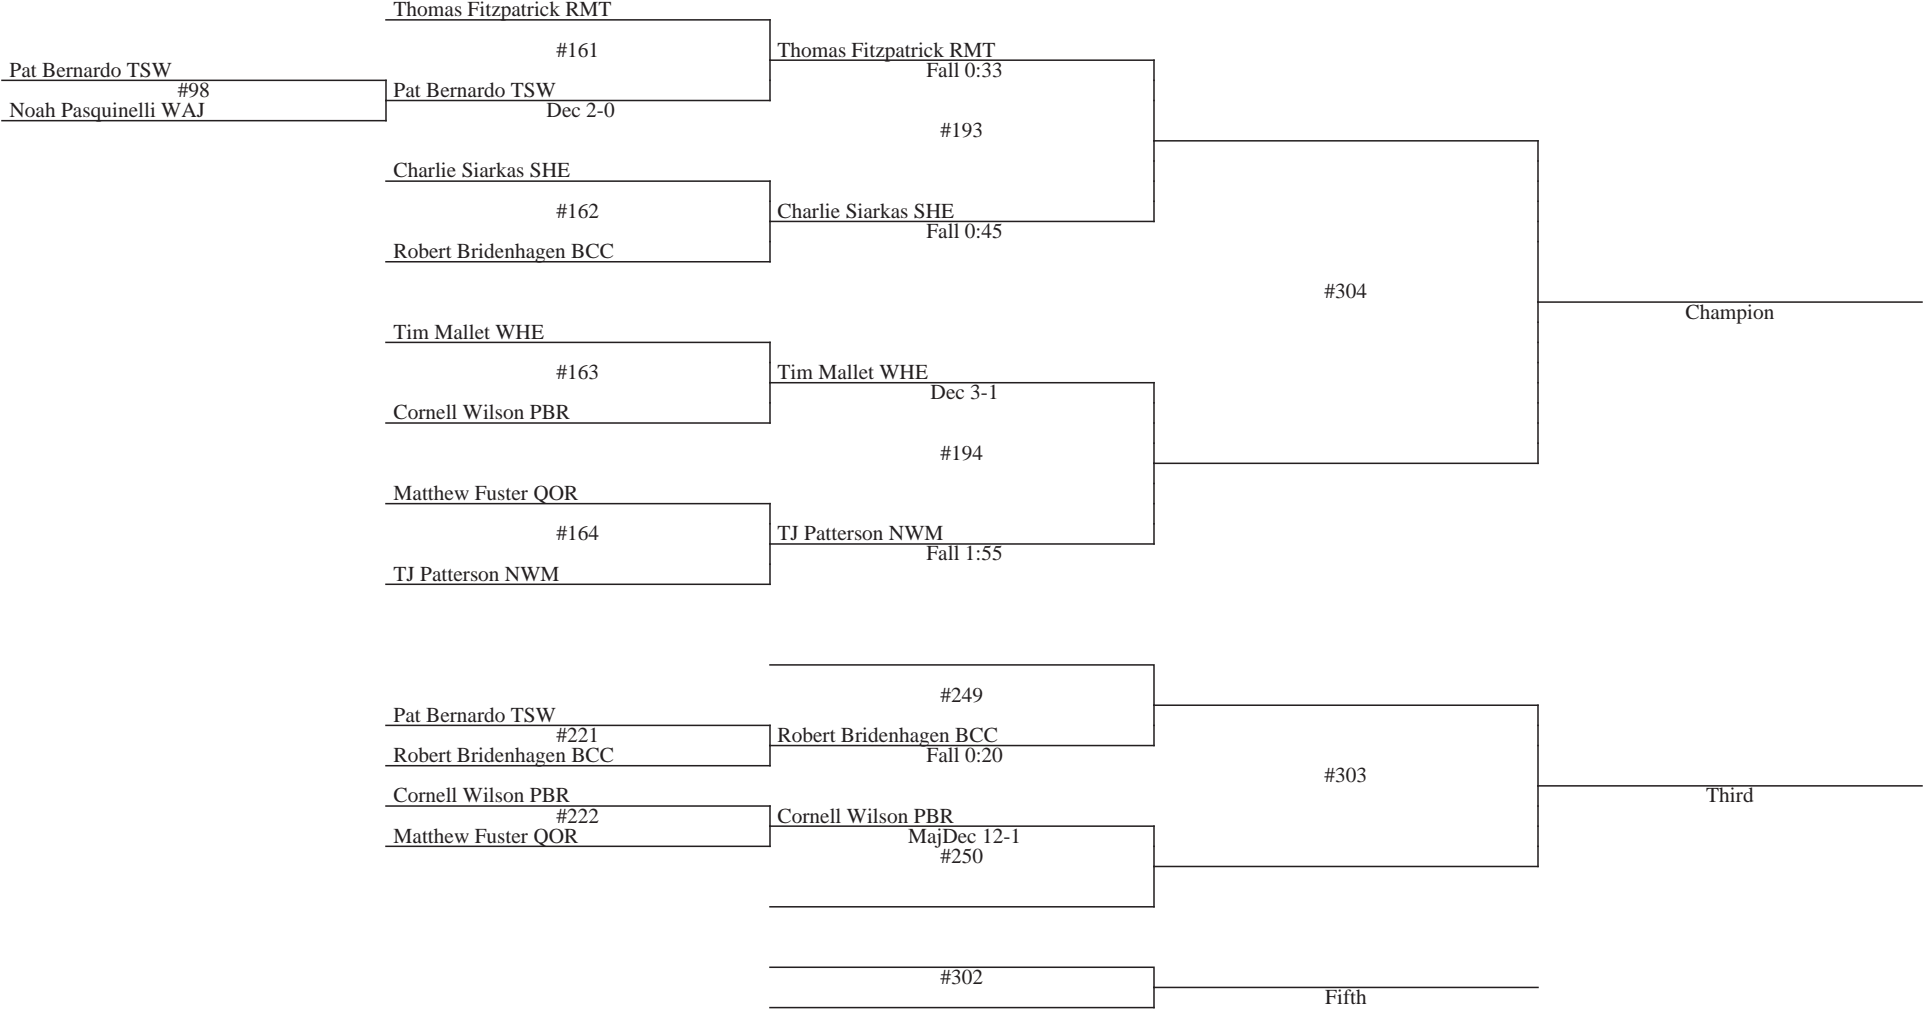

Place Winners

**2014 4A/3A West Region
February 28, 2014 - March 1, 2014
Wt Class: 170**

Place Winners

**2014 4A/3A West Region
February 28, 2014 - March 1, 2014
Wt Class: 182**

Place Winners

**2014 4A/3A West Region
February 28, 2014 - March 1, 2014
Wt Class: 195**

Place Winners

**2014 4A/3A West Region
February 28, 2014 - March 1, 2014
Wt Class: 220**

Place Winners

**2014 4A/3A West Region
February 28, 2014 - March 1, 2014
Wt Class: 285**

Place Winners