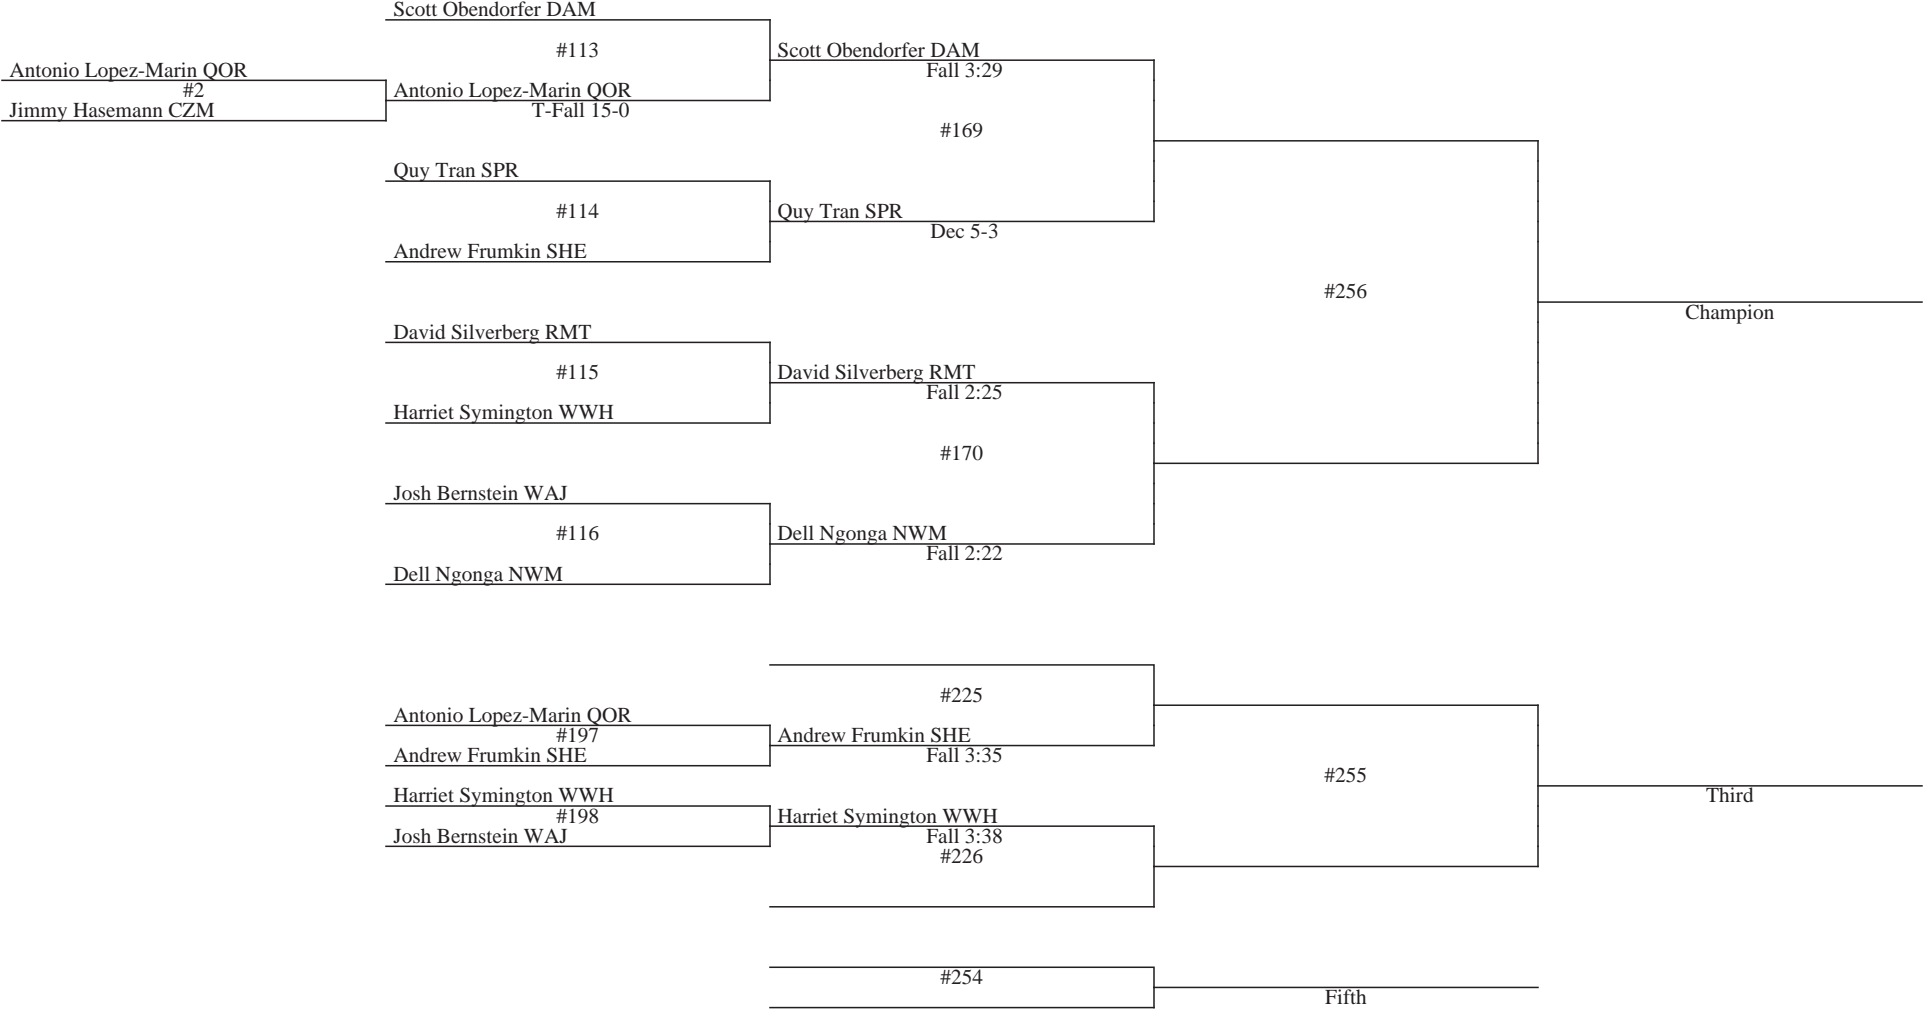

**2014 4A/3A West Region
February 28, 2014 - March 1, 2014
Wt Class: 106**

Place Winners

**2014 4A/3A West Region
February 28, 2014 - March 1, 2014
Wt Class: 113**

Place Winners

**2014 4A/3A West Region
February 28, 2014 - March 1, 2014
Wt Class: 120**

Place Winners

**2014 4A/3A West Region
February 28, 2014 - March 1, 2014
Wt Class: 126**

Place Winners

**2014 4A/3A West Region
February 28, 2014 - March 1, 2014
Wt Class: 132**

Place Winners

**2014 4A/3A West Region
February 28, 2014 - March 1, 2014
Wt Class: 138**

Place Winners

**2014 4A/3A West Region
February 28, 2014 - March 1, 2014
Wt Class: 145**

Place Winners

**2014 4A/3A West Region
February 28, 2014 - March 1, 2014
Wt Class: 152**

Place Winners

**2014 4A/3A West Region
February 28, 2014 - March 1, 2014
Wt Class: 160**