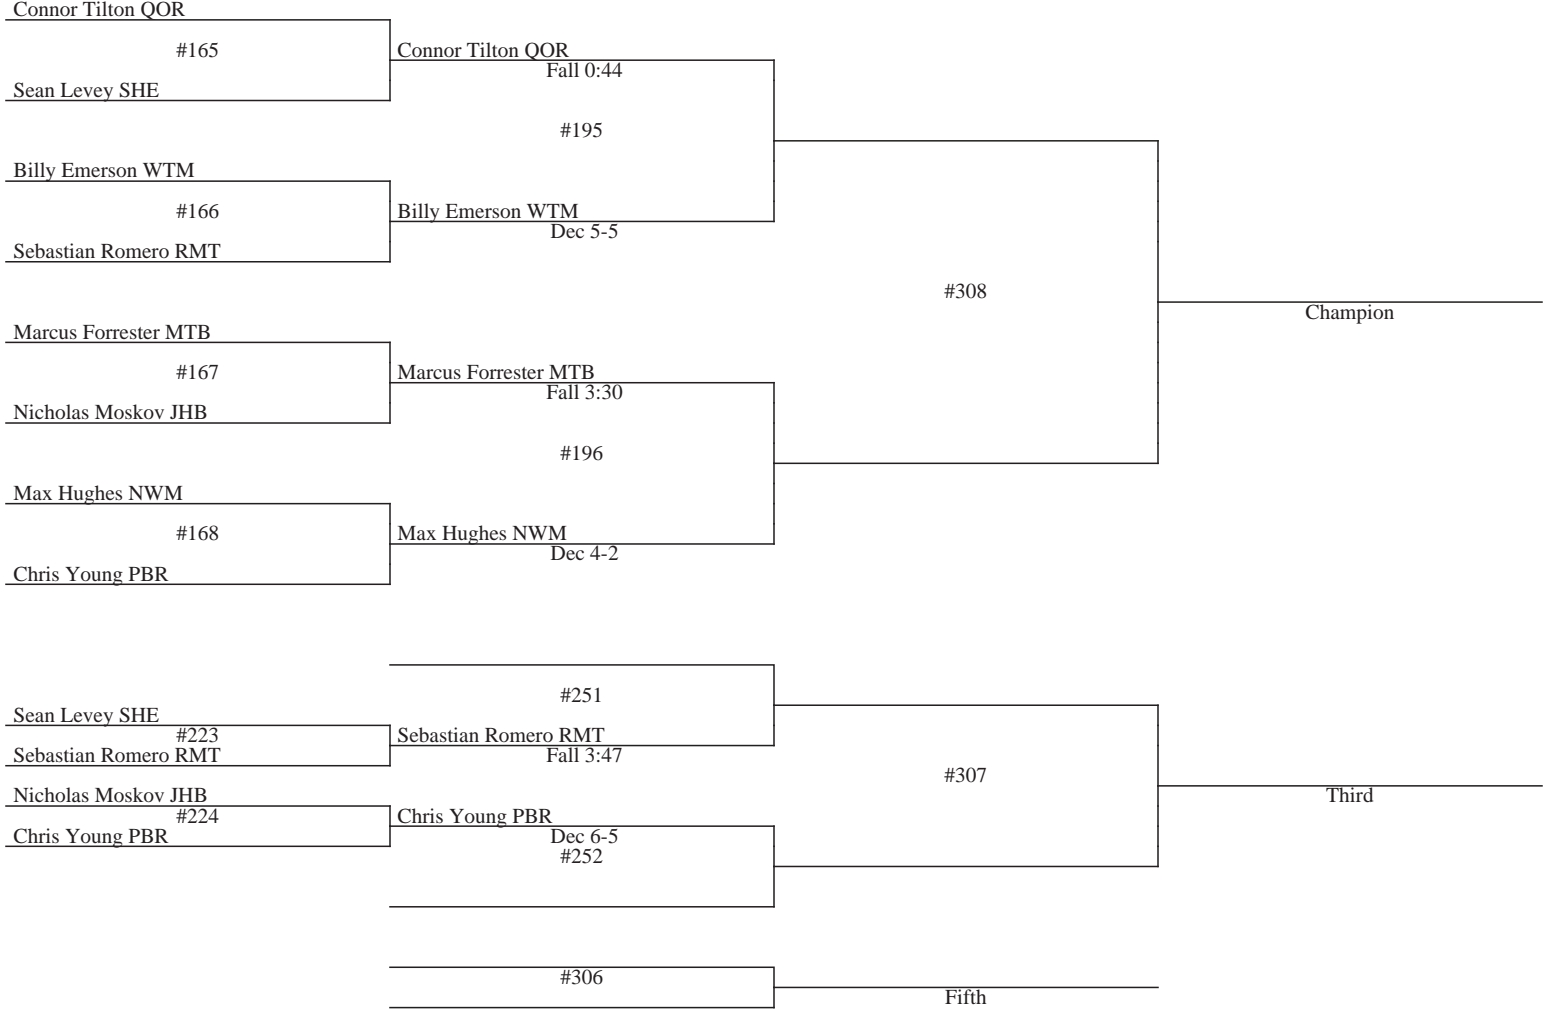

Place Winners

**2014 4A/3A West Region
February 28, 2014 - March 1, 2014
Wt Class: 170**

Place Winners

**2014 4A/3A West Region
February 28, 2014 - March 1, 2014
Wt Class: 182**

Place Winners

**2014 4A/3A West Region
February 28, 2014 - March 1, 2014
Wt Class: 195**

Place Winners

**2014 4A/3A West Region
February 28, 2014 - March 1, 2014
Wt Class: 220**

Place Winners

**2014 4A/3A West Region
February 28, 2014 - March 1, 2014
Wt Class: 285**

Place Winners