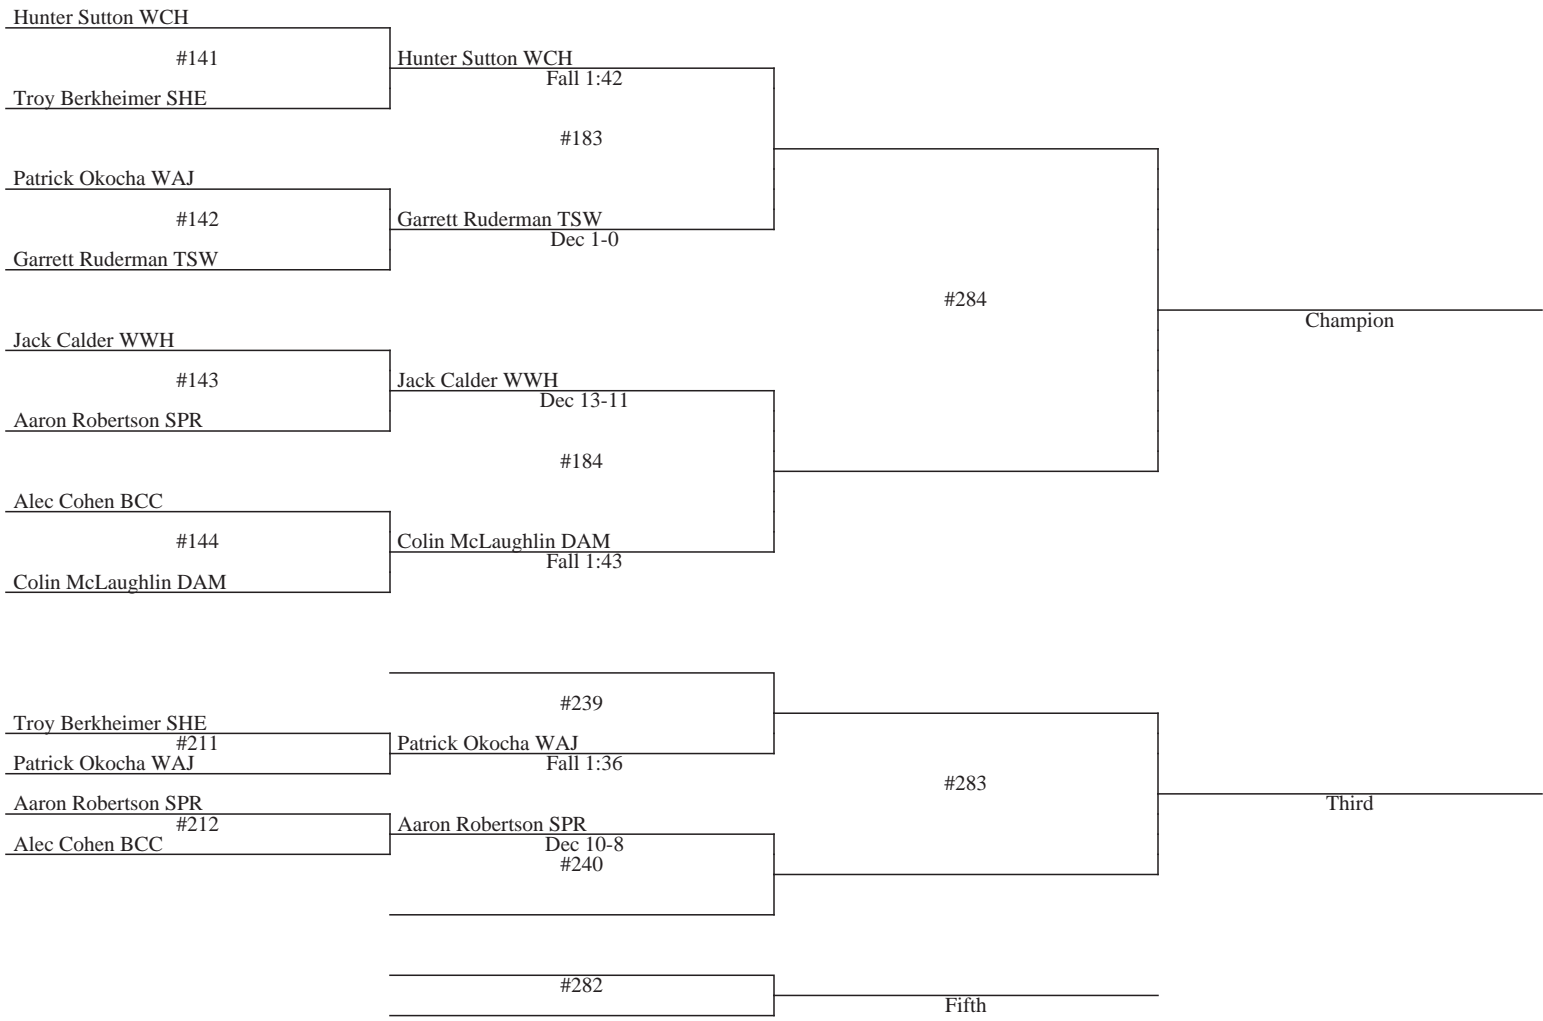

Place Winners

**2014 4A/3A West Region
February 28, 2014 - March 1, 2014
Wt Class: 126**

Place Winners

**2014 4A/3A West Region
February 28, 2014 - March 1, 2014
Wt Class: 132**

Place Winners

**2014 4A/3A West Region
February 28, 2014 - March 1, 2014
Wt Class: 138**

Place Winners

**2014 4A/3A West Region
February 28, 2014 - March 1, 2014
Wt Class: 145**

Place Winners

**2014 4A/3A West Region
February 28, 2014 - March 1, 2014
Wt Class: 152**

Place Winners

**2014 4A/3A West Region
February 28, 2014 - March 1, 2014
Wt Class: 160**