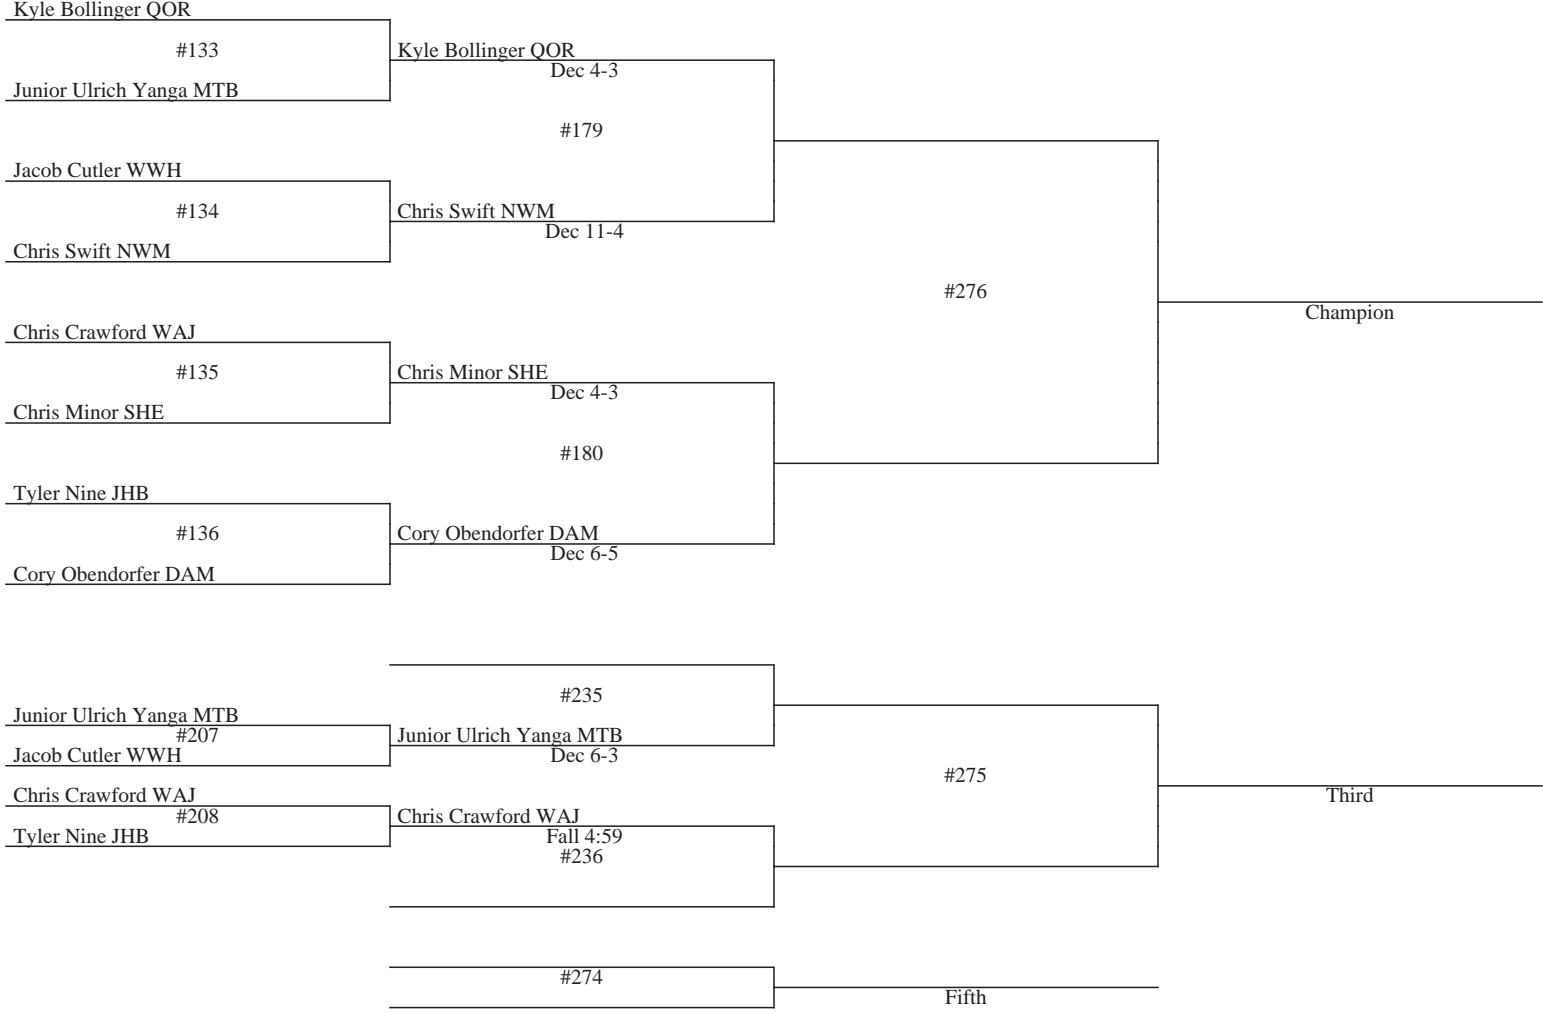

Place Winners

**2014 4A/3A West Region
February 28, 2014 - March 1, 2014
Wt Class: 126**

Place Winners

**2014 4A/3A West Region
February 28, 2014 - March 1, 2014
Wt Class: 132**

Place Winners

**2014 4A/3A West Region
February 28, 2014 - March 1, 2014
Wt Class: 138**

Place Winners

**2014 4A/3A West Region
February 28, 2014 - March 1, 2014
Wt Class: 145**

Place Winners

**2014 4A/3A West Region
February 28, 2014 - March 1, 2014
Wt Class: 152**

Place Winners

**2014 4A/3A West Region
February 28, 2014 - March 1, 2014
Wt Class: 160**