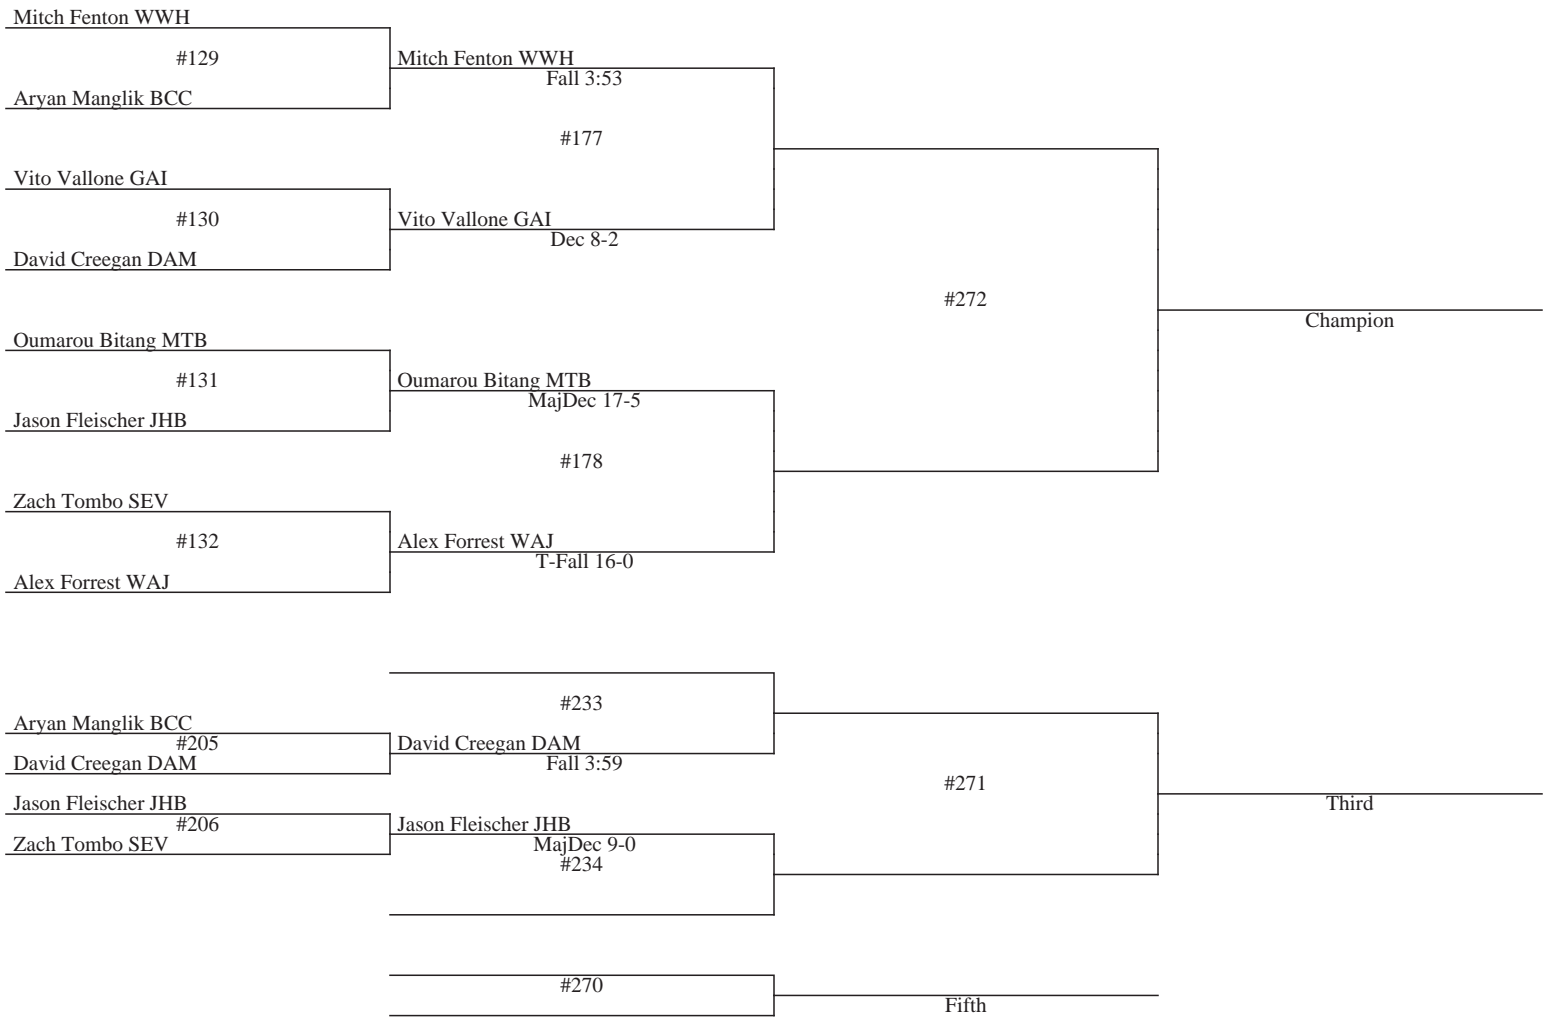

**2014 4A/3A West Region
February 28, 2014 - March 1, 2014
Wt Class: 106**

Place Winners

**2014 4A/3A West Region
February 28, 2014 - March 1, 2014
Wt Class: 113**

Place Winners

**2014 4A/3A West Region
February 28, 2014 - March 1, 2014
Wt Class: 120**

Place Winners

**2014 4A/3A West Region
February 28, 2014 - March 1, 2014
Wt Class: 126**

Place Winners

**2014 4A/3A West Region
February 28, 2014 - March 1, 2014
Wt Class: 132**

Place Winners

**2014 4A/3A West Region
February 28, 2014 - March 1, 2014
Wt Class: 138**