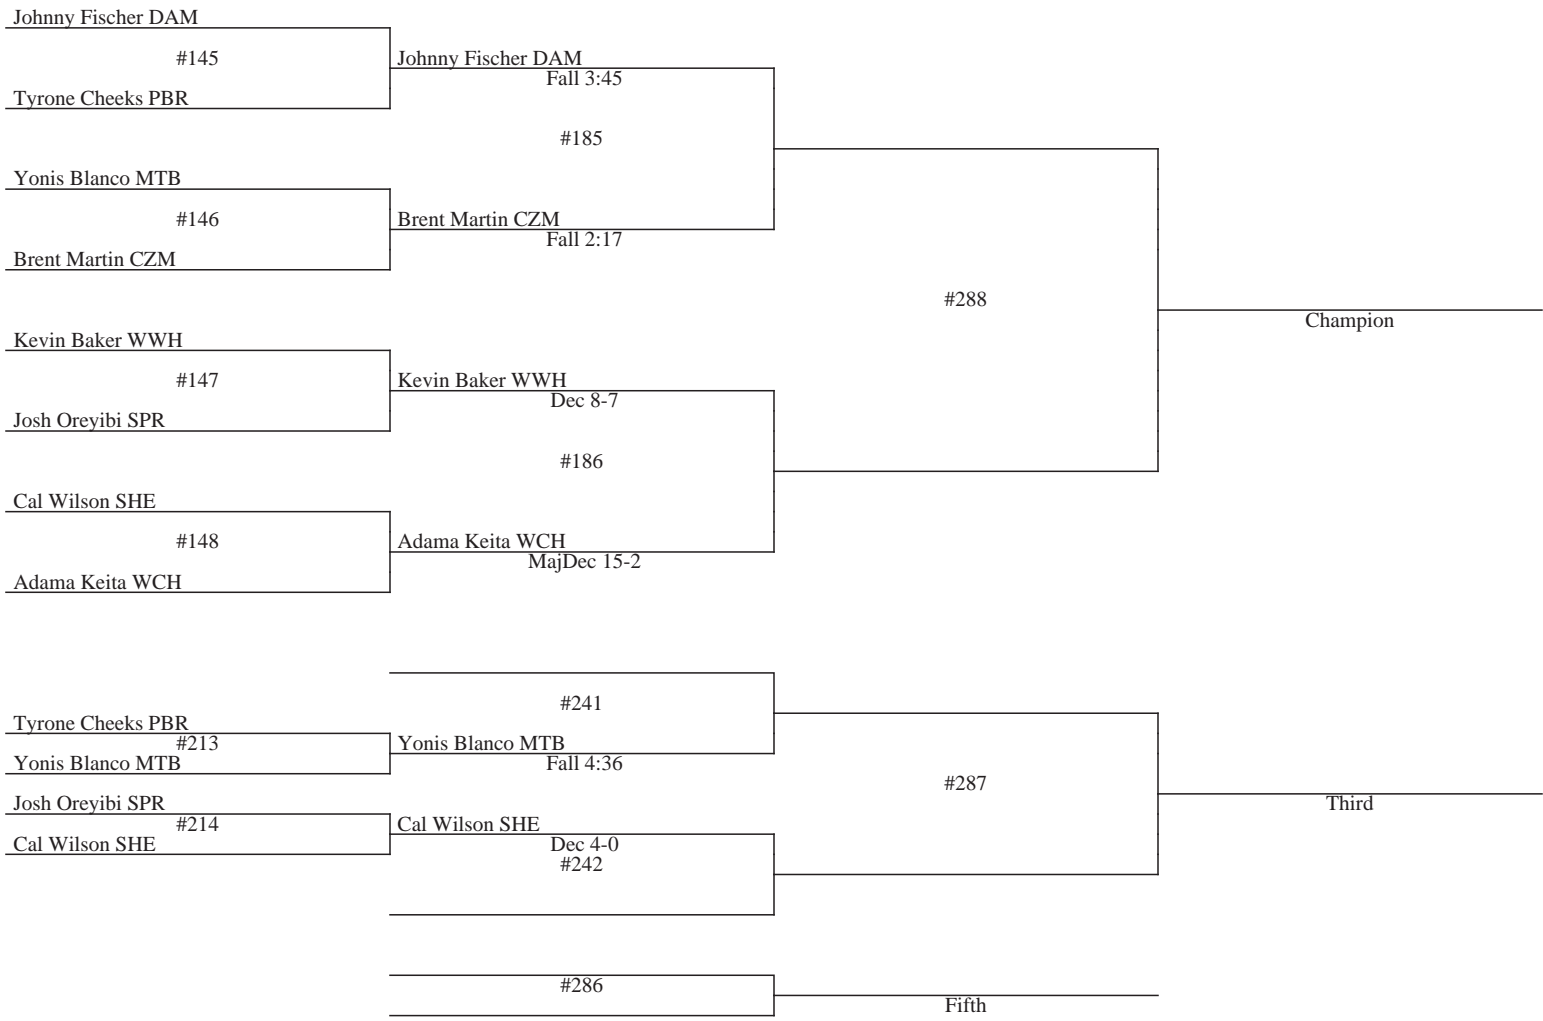

Place Winners

**2014 4A/3A West Region
February 28, 2014 - March 1, 2014
Wt Class: 145**

Place Winners

**2014 4A/3A West Region
February 28, 2014 - March 1, 2014
Wt Class: 152**

Place Winners

**2014 4A/3A West Region
February 28, 2014 - March 1, 2014
Wt Class: 160**

Place Winners

**2014 4A/3A West Region
February 28, 2014 - March 1, 2014
Wt Class: 170**

Place Winners

**2014 4A/3A West Region
February 28, 2014 - March 1, 2014
Wt Class: 182**

Place Winners

**2014 4A/3A West Region
February 28, 2014 - March 1, 2014
Wt Class: 195**