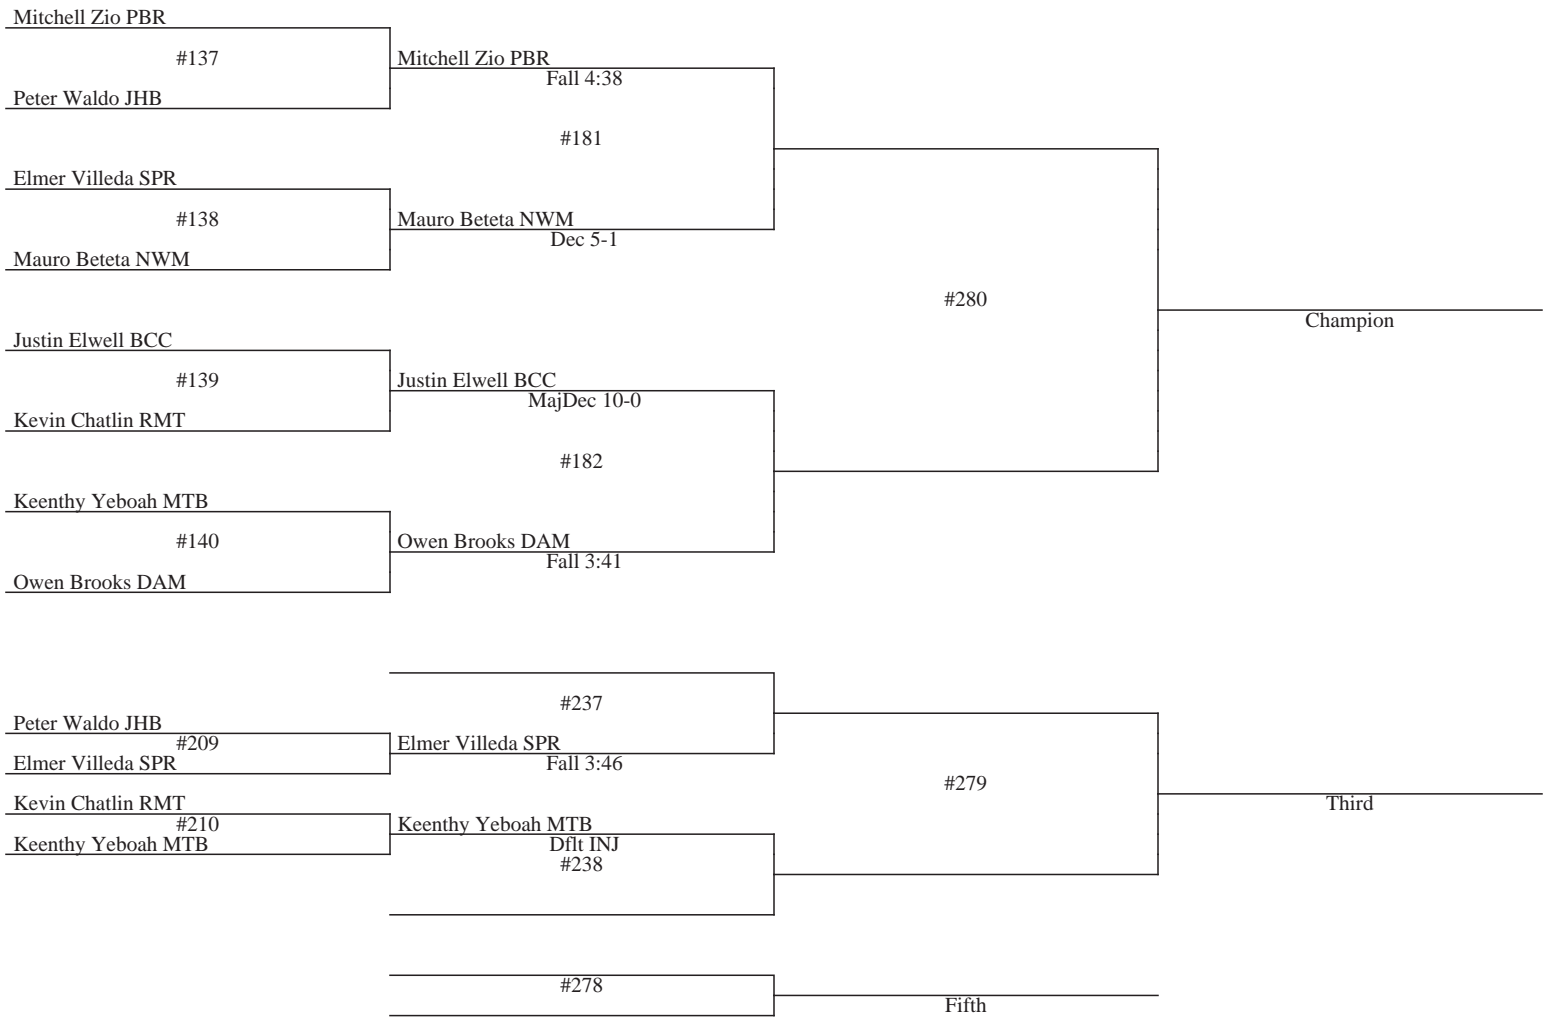

Place Winners

**2014 4A/3A West Region
February 28, 2014 - March 1, 2014
Wt Class: 126**

Place Winners

**2014 4A/3A West Region
February 28, 2014 - March 1, 2014
Wt Class: 132**

Place Winners

**2014 4A/3A West Region
February 28, 2014 - March 1, 2014
Wt Class: 138**

Place Winners

**2014 4A/3A West Region
February 28, 2014 - March 1, 2014
Wt Class: 145**

Place Winners

**2014 4A/3A West Region
February 28, 2014 - March 1, 2014
Wt Class: 152**

Place Winners

**2014 4A/3A West Region
February 28, 2014 - March 1, 2014
Wt Class: 160**