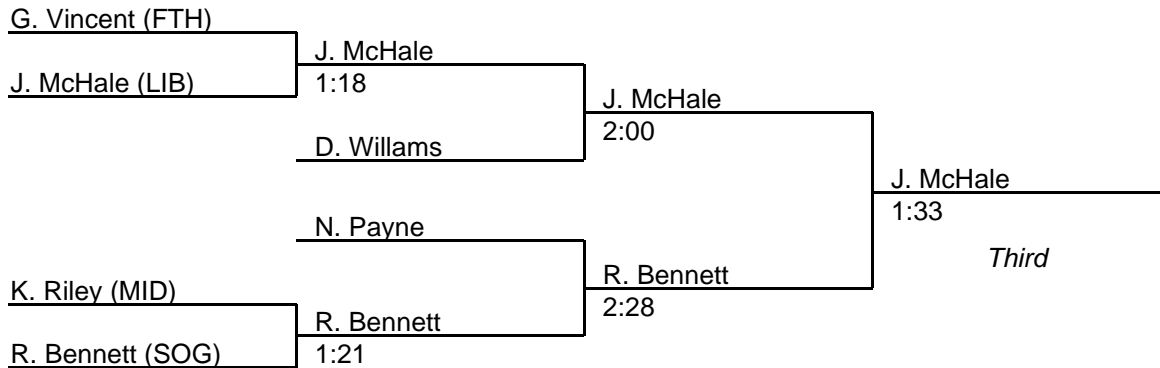

MPSSAA Regional Wrestling Tournament

2008 West Region 1A-2A

189 lb. class