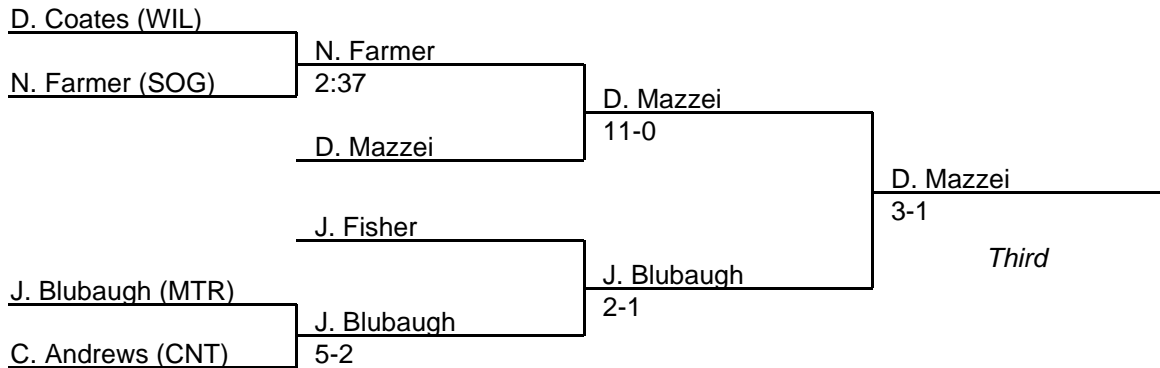

MPSSAA Regional Wrestling Tournament

2008 West Region 1A-2A

171 lb. class