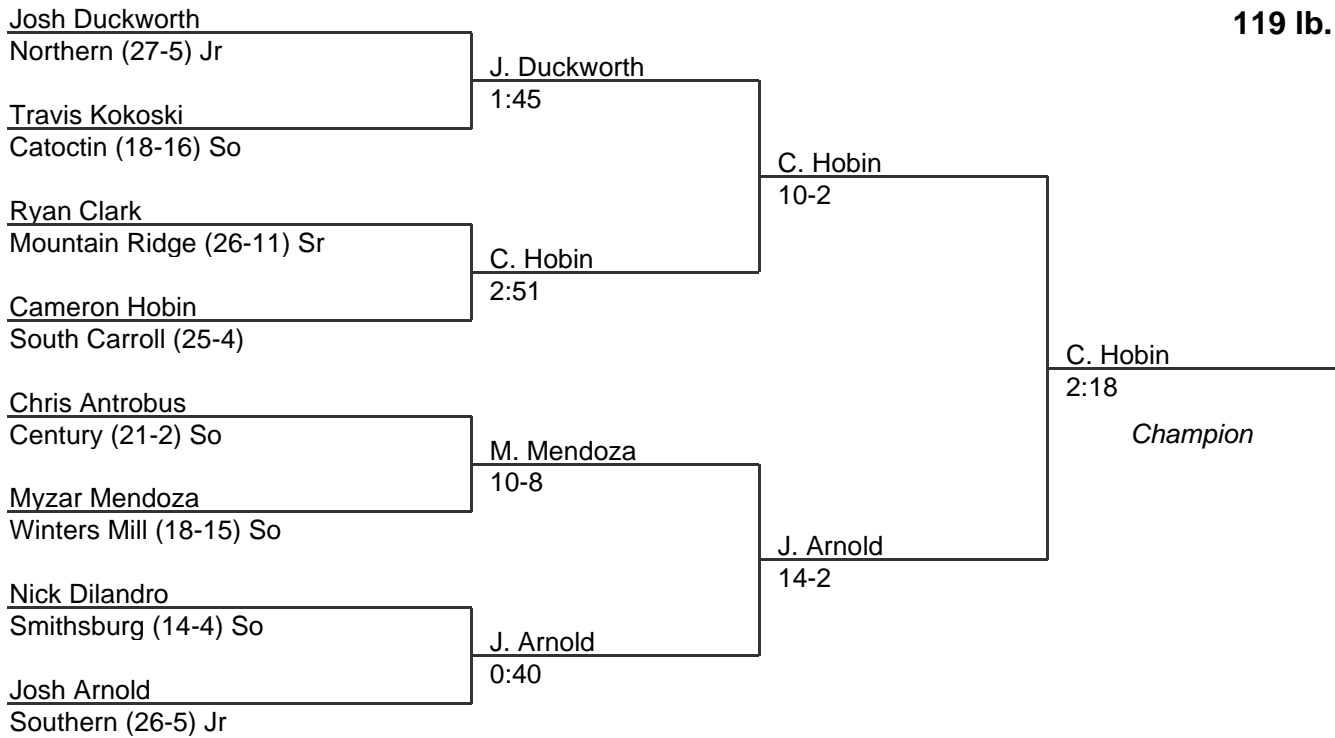

MPSSAA Regional Wrestling Tournament

2008 West Region 1A-2A

119 lb. class