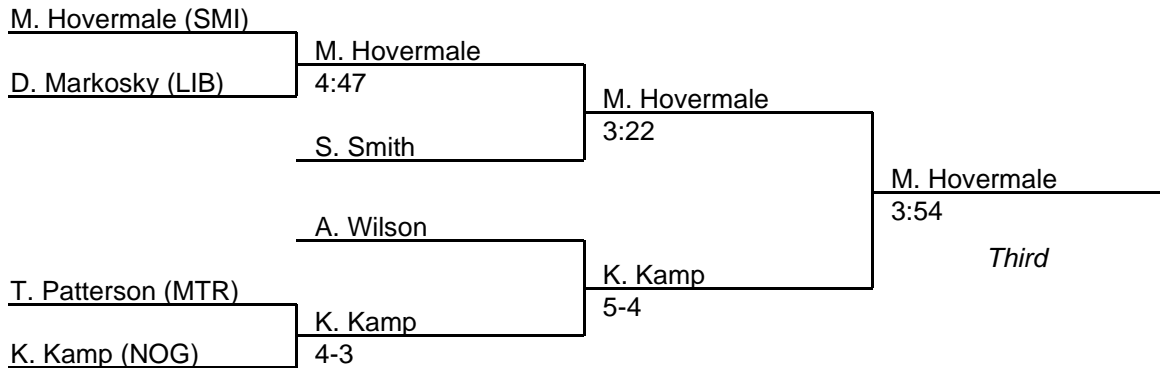

MPSSAA Regional Wrestling Tournament

2008 Region: West 1A-2A

TEAM SCORES

1.	Southern	(SOG)	156
2.	Mountain Ridge	(MTR)	124
3.	South Carroll	(SCL)	111.5
4.	Walkersville	(WLK)	104.5
5.	North Hagerstown	(NHG)	88
6.	Middletown	(MID)	80
7.	Smithsburg	(SMI)	73
8.	Brunswick	(BRN)	71
9.	Northern	(NOG)	62.5
10.	Winters Mill	(WMI)	61.5
11.	Williamsport	(WIL)	48
12.	Francis Scott Key	(FSK)	39
13.	Liberty	(LIB)	37
14.	Century	(CNT)	28
15.	Allegany	(ALL)	16
16.	Fort Hill	(FTH)	11
17.	Catoctin	(CTT)	7
18.	South Hagerstown	(SHG)	0
19.	Boonesboro	(BOO)	0

MPSSAA Regional Wrestling Tournament

2008 West Region 1A-2A

103 lb. class

MPSSAA Regional Wrestling Tournament

2008 West Region 1A-2A

112 lb. class

MPSSAA Regional Wrestling Tournament

2008 West Region 1A-2A