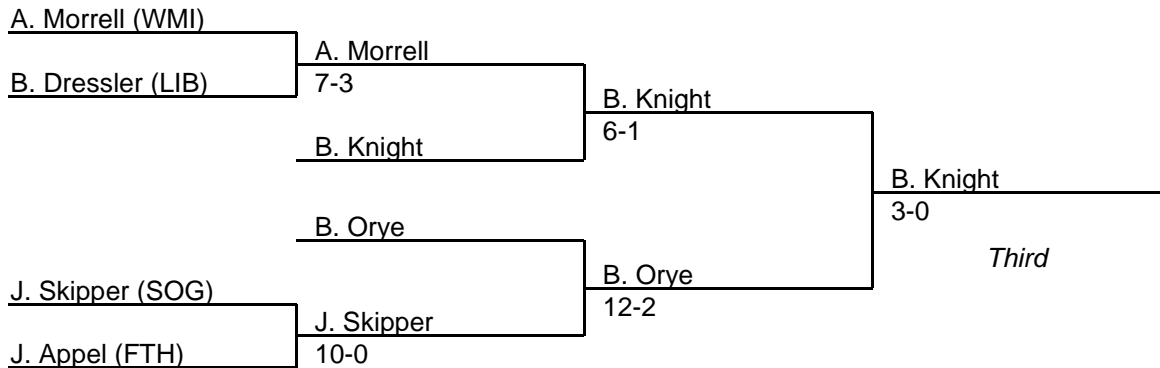

2008 West Region 1A-2A

135 lb. class

MPSSAA Regional Wrestling Tournament

2008 West Region 1A-2A

140 lb. class

MPSSAA Regional Wrestling Tournament

2008 West Region 1A-2A

145 lb. class

MPSSAA Regional Wrestling Tournament

2008 West Region 1A-2A

152 lb. class

MPSSAA Regional Wrestling Tournament

2008 West Region 1A-2A

160 lb. class

MPSSAA Regional Wrestling Tournament

2008 West Region 1A-2A