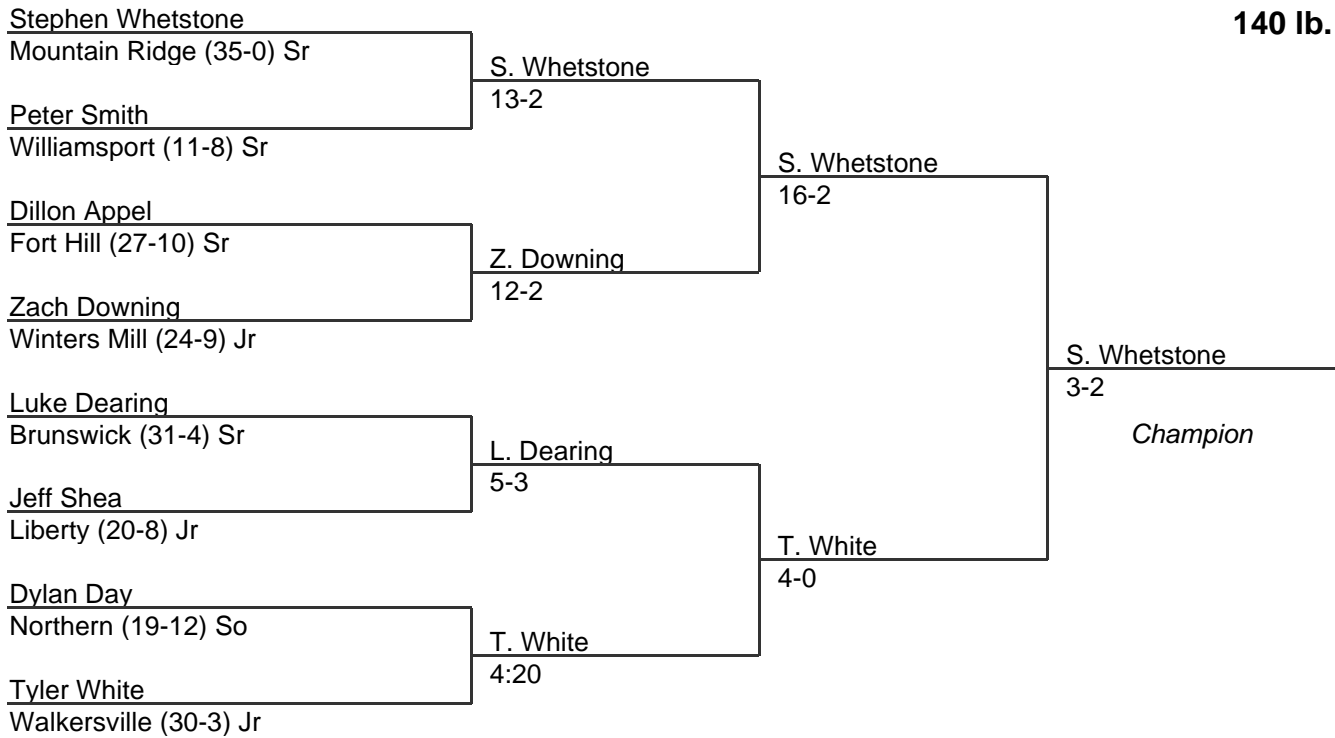

2008 West Region 1A-2A

135 lb. class

MPSSAA Regional Wrestling Tournament

2008 West Region 1A-2A

140 lb. class

MPSSAA Regional Wrestling Tournament

2008 West Region 1A-2A

145 lb. class