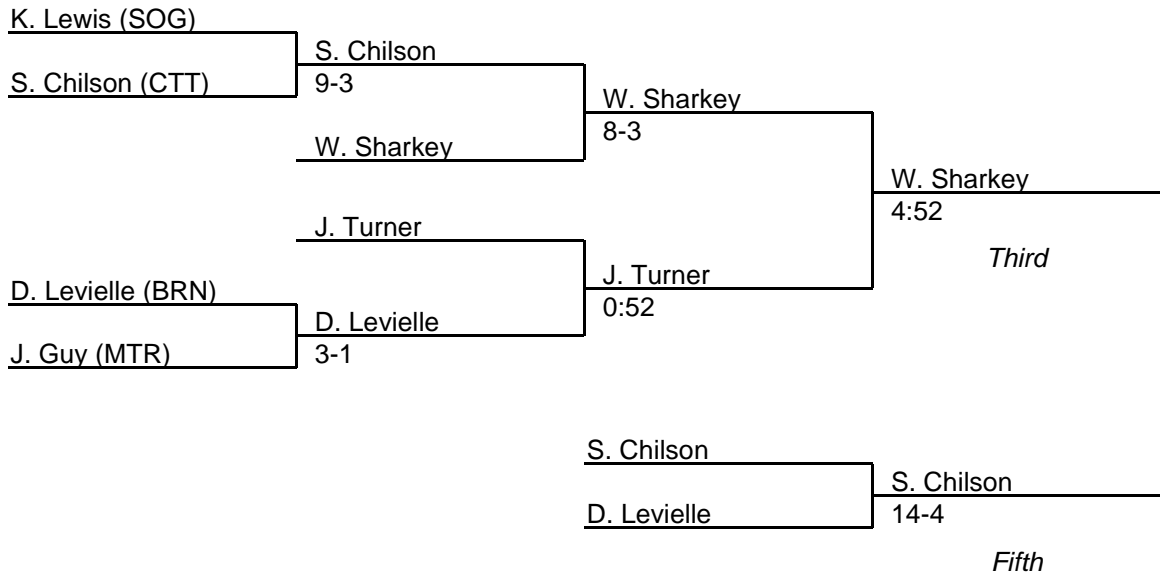

MPSSAA Regional Wrestling Tournament

2008 West Region 1A-2A

152 lb. class