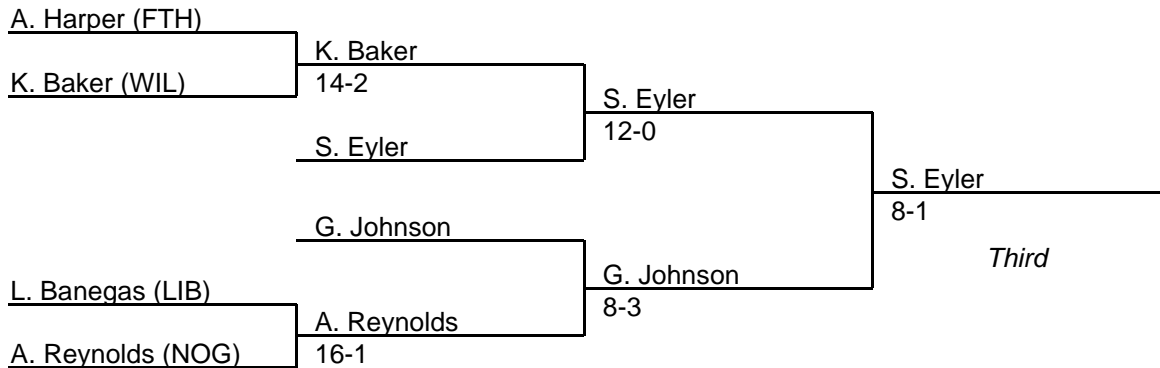

MPSSAA Regional Wrestling Tournament

2008 Region: West 1A-2A

TEAM SCORES

1.	Southern	(SOG)	156
2.	Mountain Ridge	(MTR)	124
3.	South Carroll	(SCL)	111.5
4.	Walkersville	(WLK)	104.5
5.	North Hagerstown	(NHG)	88
6.	Middletown	(MID)	80
7.	Smithsburg	(SMI)	73
8.	Brunswick	(BRN)	71
9.	Northern	(NOG)	62.5
10.	Winters Mill	(WMI)	61.5
11.	Williamsport	(WIL)	48
12.	Francis Scott Key	(FSK)	39
13.	Liberty	(LIB)	37
14.	Century	(CNT)	28
15.	Allegany	(ALL)	16
16.	Fort Hill	(FTH)	11
17.	Catoctin	(CTT)	7
18.	South Hagerstown	(SHG)	0
19.	Boonesboro	(BOO)	0

MPSSAA Regional Wrestling Tournament

2008 West Region 1A-2A

103 lb. class

MPSSAA Regional Wrestling Tournament

2008 West Region 1A-2A

112 lb. class

MPSSAA Regional Wrestling Tournament

2008 West Region 1A-2A