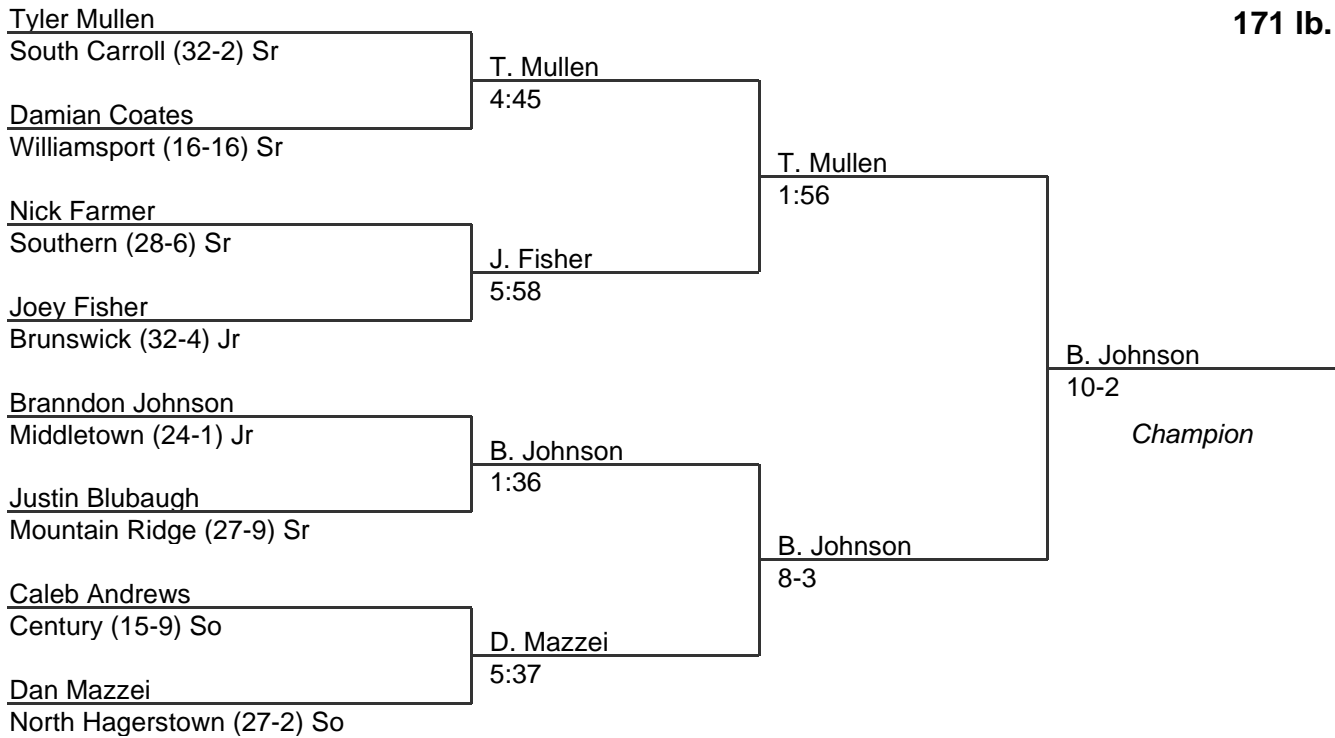

MPSSAA Regional Wrestling Tournament

2008 West Region 1A-2A

171 lb. class