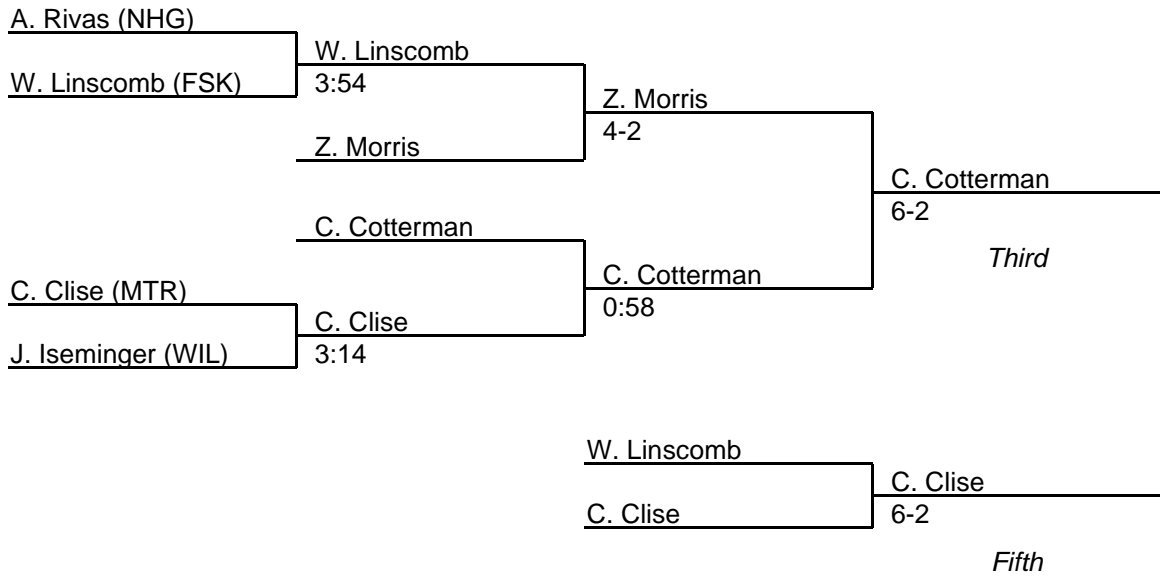

MPSSAA Regional Wrestling Tournament

2008 West Region 1A-2A

125 lb. class