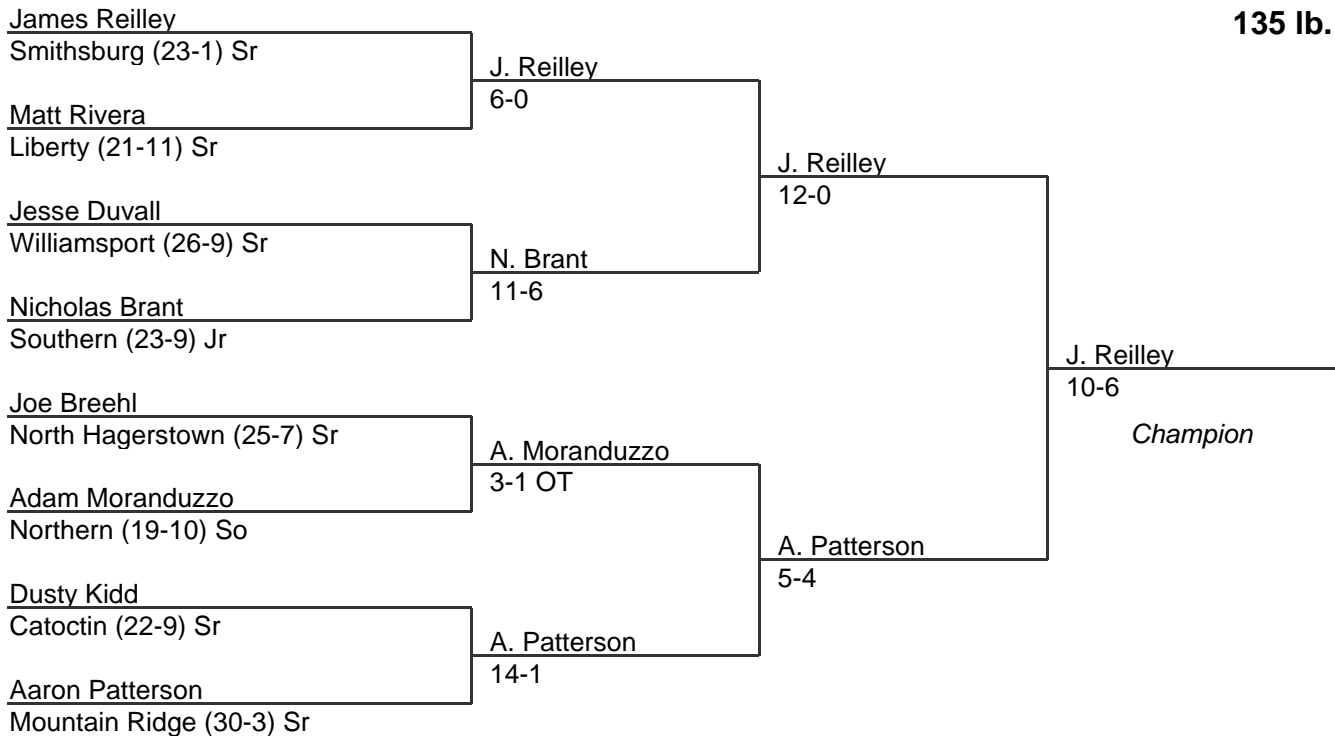

MPSSAA Regional Wrestling Tournament

2008 West Region 1A-2A

135 lb. class