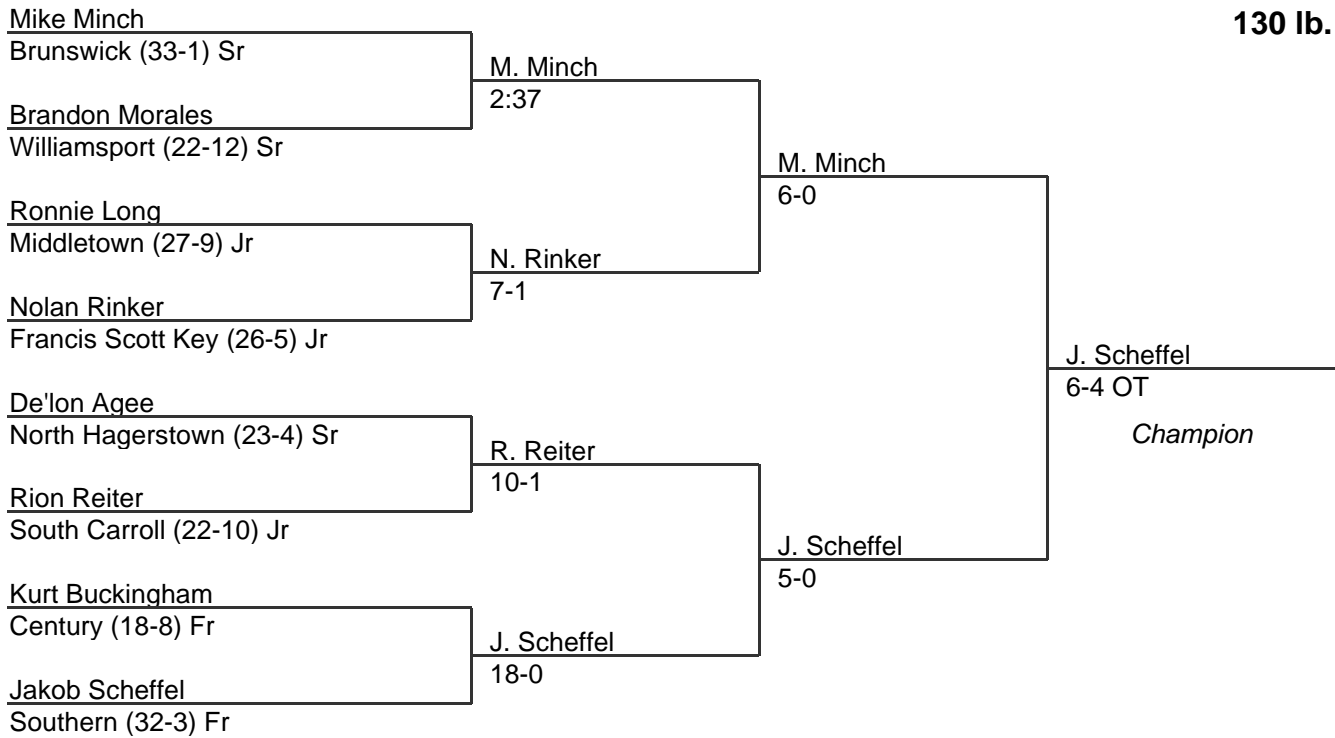

MPSSAA Regional Wrestling Tournament

2008 Region: West 1A-2A

TEAM SCORES

1.	Southern	(SOG)	156
2.	Mountain Ridge	(MTR)	124
3.	South Carroll	(SCL)	111.5
4.	Walkersville	(WLK)	104.5
5.	North Hagerstown	(NHG)	88
6.	Middletown	(MID)	80
7.	Smithsburg	(SMI)	73
8.	Brunswick	(BRN)	71
9.	Northern	(NOG)	62.5
10.	Winters Mill	(WMI)	61.5
11.	Williamsport	(WIL)	48
12.	Francis Scott Key	(FSK)	39
13.	Liberty	(LIB)	37
14.	Century	(CNT)	28
15.	Allegany	(ALL)	16
16.	Fort Hill	(FTH)	11
17.	Catoctin	(CTT)	7
18.	South Hagerstown	(SHG)	0
19.	Boonesboro	(BOO)	0

119 lb. class

MPSSAA Regional Wrestling Tournament

2008 West Region 1A-2A

125 lb. class

MPSSAA Regional Wrestling Tournament

2008 West Region 1A-2A

130 lb. class

MPSSAA Regional Wrestling Tournament