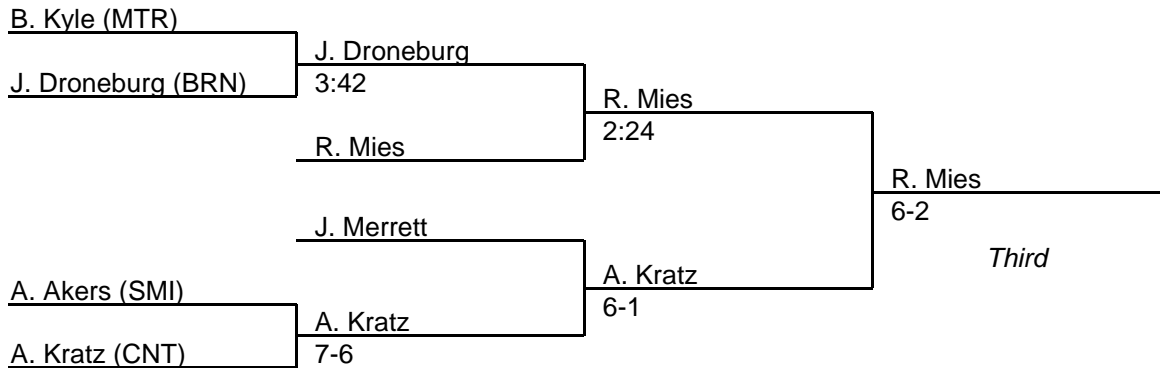

MPSSAA Regional Wrestling Tournament

2008 West Region 1A-2A

152 lb. class

MPSSAA Regional Wrestling Tournament

2008 West Region 1A-2A

160 lb. class

MPSSAA Regional Wrestling Tournament

2008 West Region 1A-2A