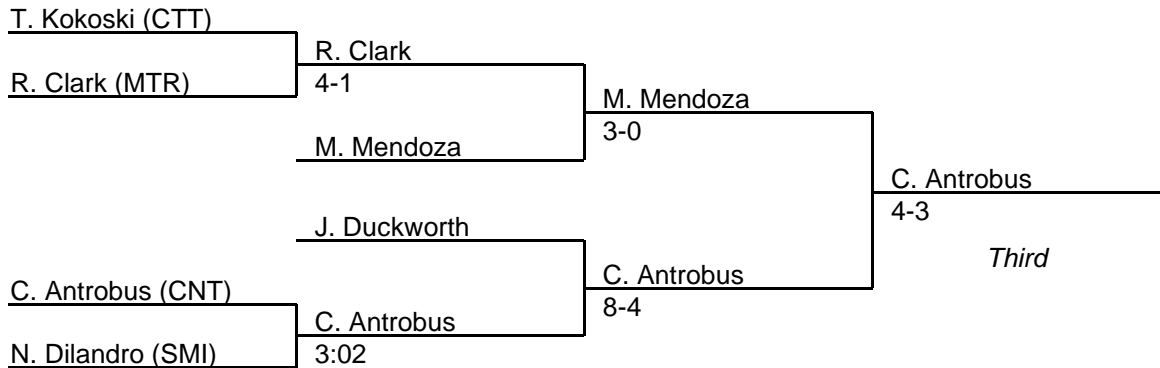

MPSSAA Regional Wrestling Tournament

2008 Region: West 1A-2A

TEAM SCORES

1.	Southern	(SOG)	156
2.	Mountain Ridge	(MTR)	124
3.	South Carroll	(SCL)	111.5
4.	Walkersville	(WLK)	104.5
5.	North Hagerstown	(NHG)	88
6.	Middletown	(MID)	80
7.	Smithsburg	(SMI)	73
8.	Brunswick	(BRN)	71
9.	Northern	(NOG)	62.5
10.	Winters Mill	(WMI)	61.5
11.	Williamsport	(WIL)	48
12.	Francis Scott Key	(FSK)	39
13.	Liberty	(LIB)	37
14.	Century	(CNT)	28
15.	Allegany	(ALL)	16
16.	Fort Hill	(FTH)	11
17.	Catoctin	(CTT)	7
18.	South Hagerstown	(SHG)	0
19.	Boonesboro	(BOO)	0

MPSSAA Regional Wrestling Tournament

2008 West Region 1A-2A

103 lb. class

MPSSAA Regional Wrestling Tournament

2008 West Region 1A-2A

112 lb. class

MPSSAA Regional Wrestling Tournament

2008 West Region 1A-2A

119 lb. class

MPSSAA Regional Wrestling Tournament

2008 West Region 1A-2A

125 lb. class

MPSSAA Regional Wrestling Tournament

2008 West Region 1A-2A

130 lb. class

MPSSAA Regional Wrestling Tournament