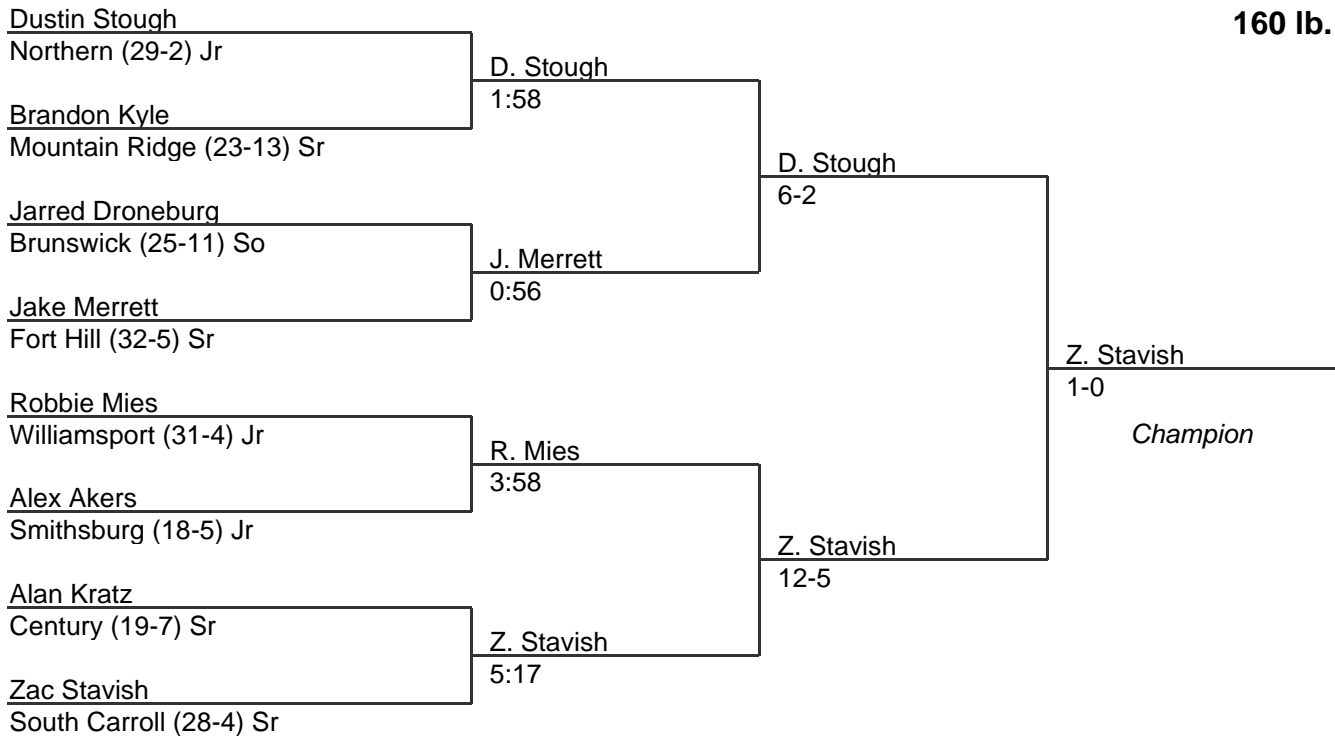

MPSSAA Regional Wrestling Tournament

2008 West Region 1A-2A

152 lb. class

MPSSAA Regional Wrestling Tournament

2008 West Region 1A-2A

160 lb. class

MPSSAA Regional Wrestling Tournament

2008 West Region 1A-2A