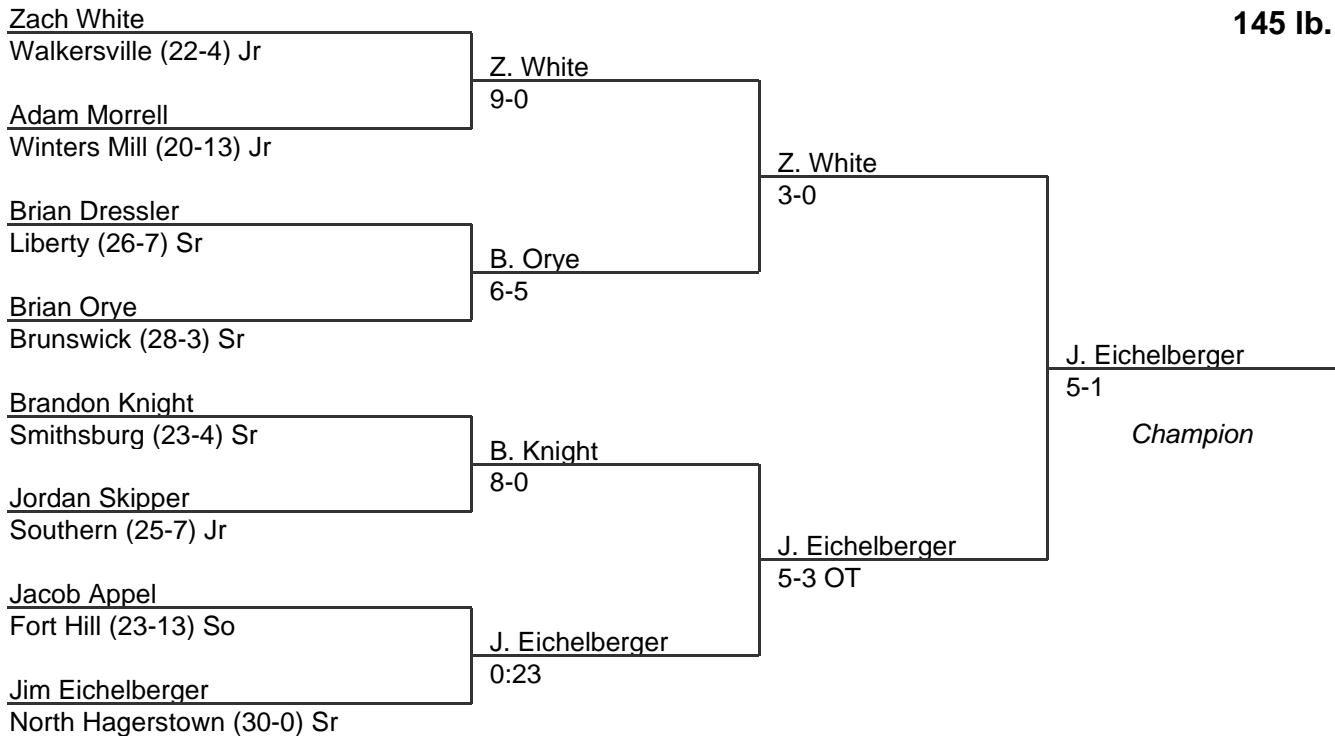

2008 West Region 1A-2A

135 lb. class

MPSSAA Regional Wrestling Tournament

2008 West Region 1A-2A

140 lb. class

MPSSAA Regional Wrestling Tournament

2008 West Region 1A-2A

145 lb. class