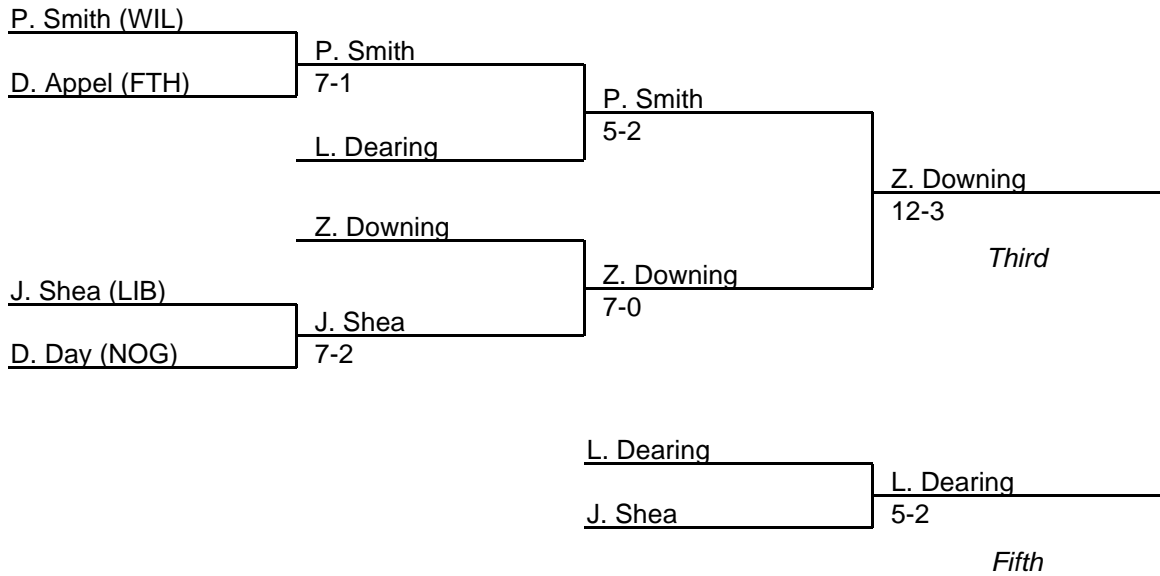

2008 West Region 1A-2A

135 lb. class

MPSSAA Regional Wrestling Tournament

2008 West Region 1A-2A

140 lb. class

MPSSAA Regional Wrestling Tournament

2008 West Region 1A-2A

145 lb. class