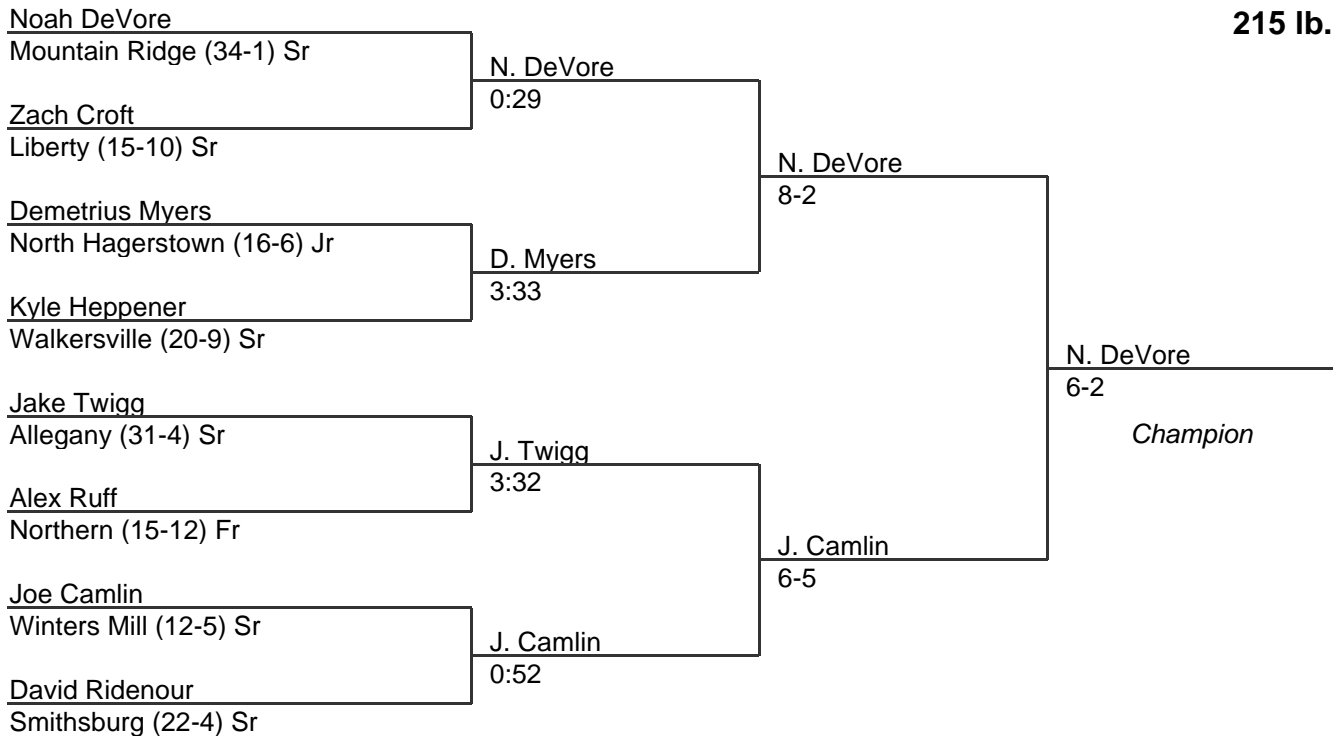

171 lb. class

MPSSAA Regional Wrestling Tournament

2008 West Region 1A-2A

189 lb. class

MPSSAA Regional Wrestling Tournament

2008 West Region 1A-2A

215 lb. class

MPSSAA Regional Wrestling Tournament