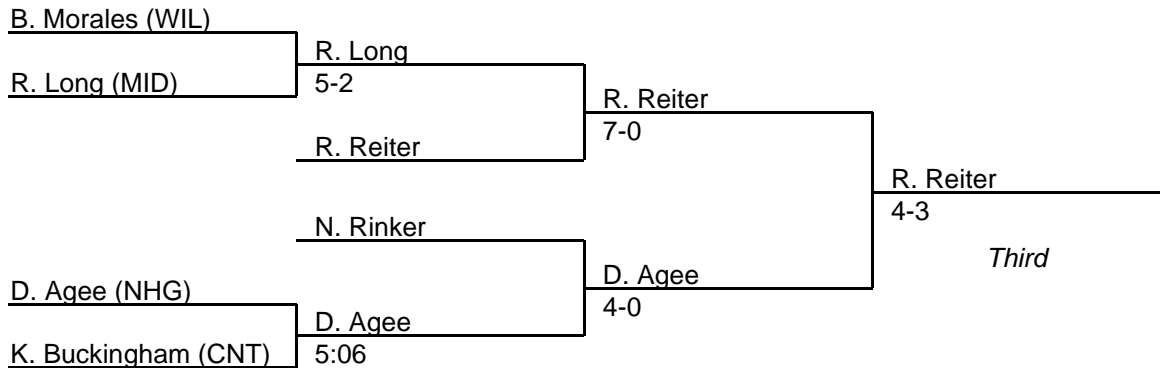

119 lb. class

MPSSAA Regional Wrestling Tournament

2008 West Region 1A-2A

125 lb. class

MPSSAA Regional Wrestling Tournament

2008 West Region 1A-2A

130 lb. class

MPSSAA Regional Wrestling Tournament

2008 West Region 1A-2A

135 lb. class

MPSSAA Regional Wrestling Tournament

2008 West Region 1A-2A

140 lb. class

MPSSAA Regional Wrestling Tournament

2008 West Region 1A-2A

145 lb. class