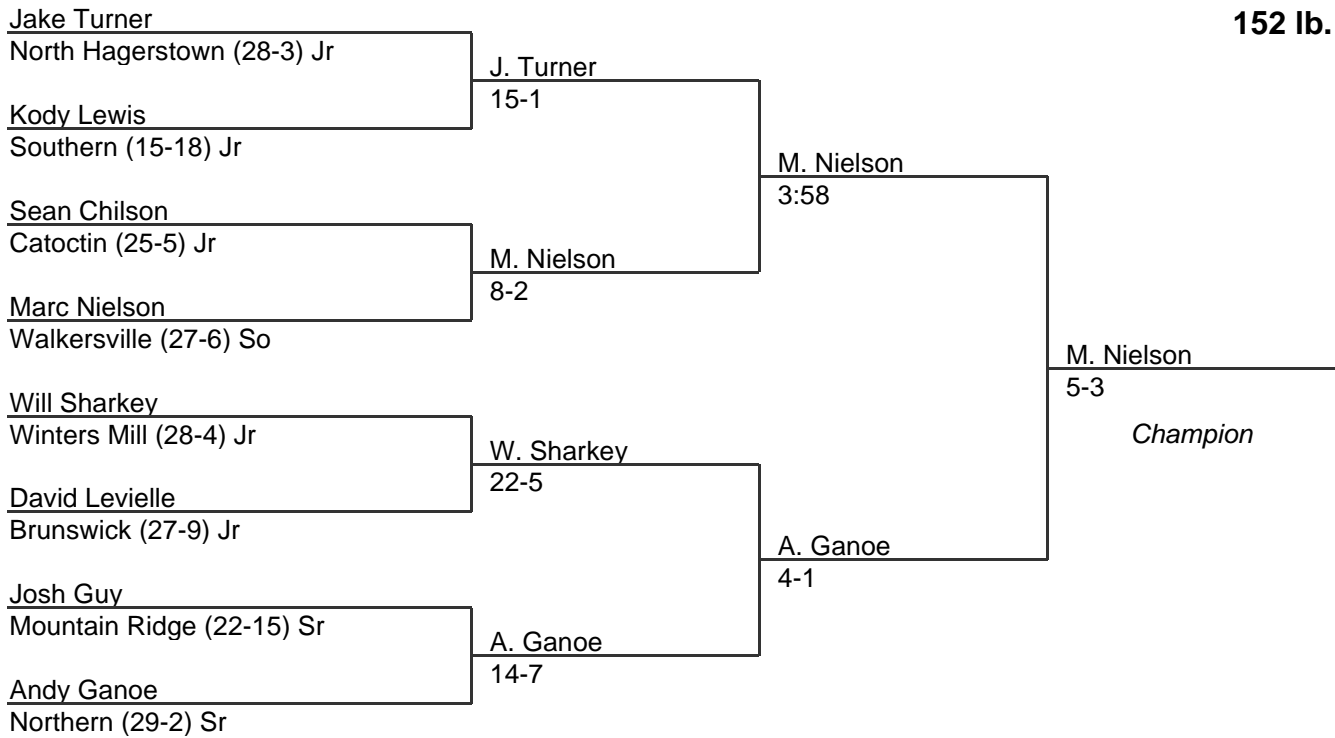

MPSSAA Regional Wrestling Tournament

2008 West Region 1A-2A

152 lb. class