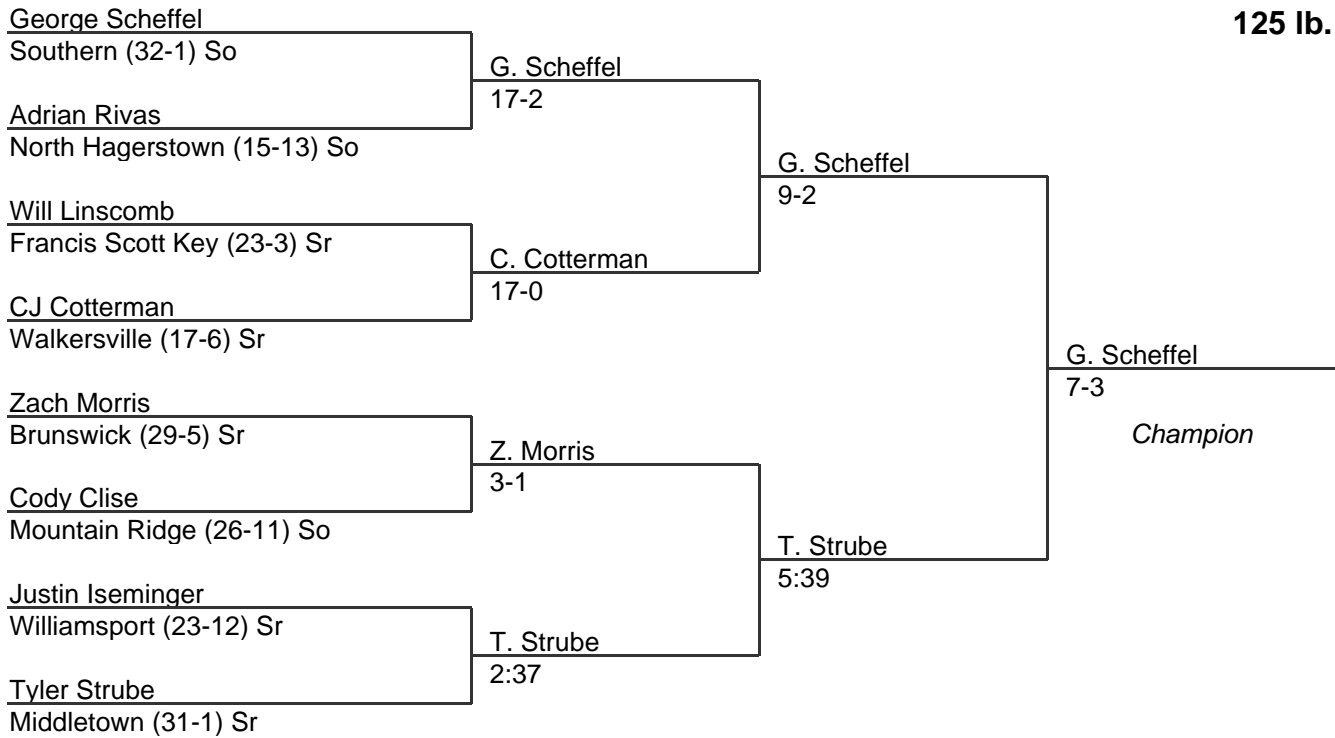

MPSSAA Regional Wrestling Tournament

2008 West Region 1A-2A

125 lb. class