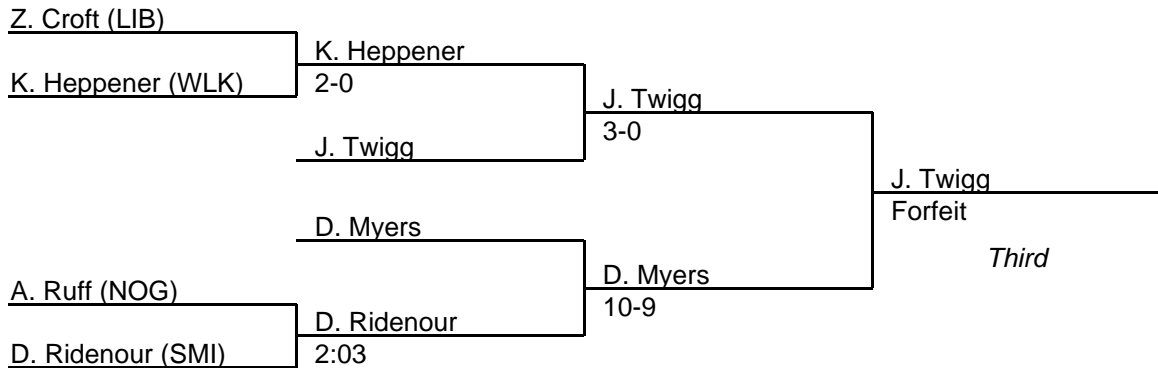

171 lb. class

MPSSAA Regional Wrestling Tournament

2008 West Region 1A-2A

189 lb. class

MPSSAA Regional Wrestling Tournament

2008 West Region 1A-2A

215 lb. class

MPSSAA Regional Wrestling Tournament