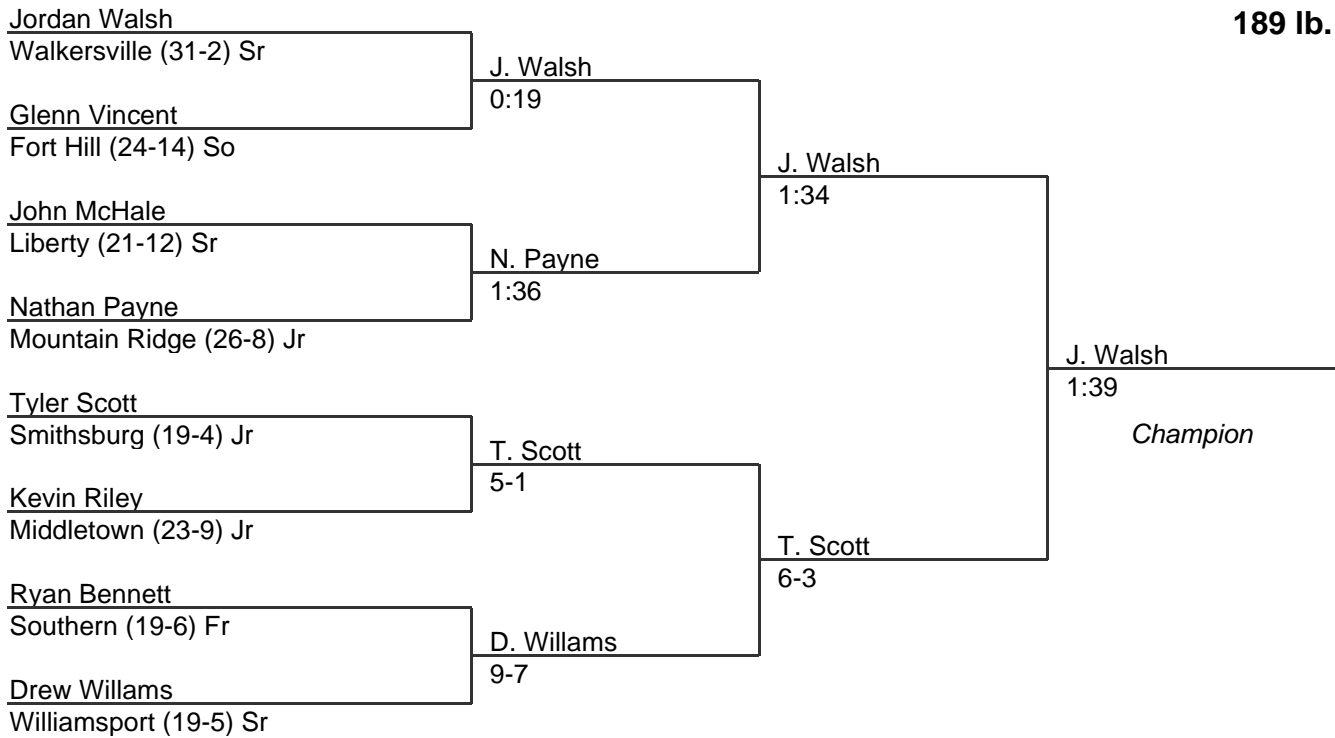

MPSSAA Regional Wrestling Tournament

2008 West Region 1A-2A

189 lb. class