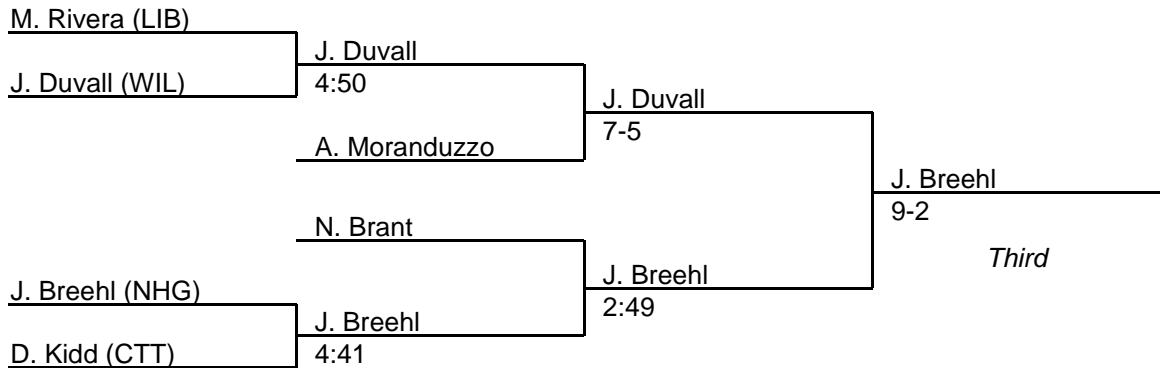

MPSSAA Regional Wrestling Tournament

2008 West Region 1A-2A

135 lb. class