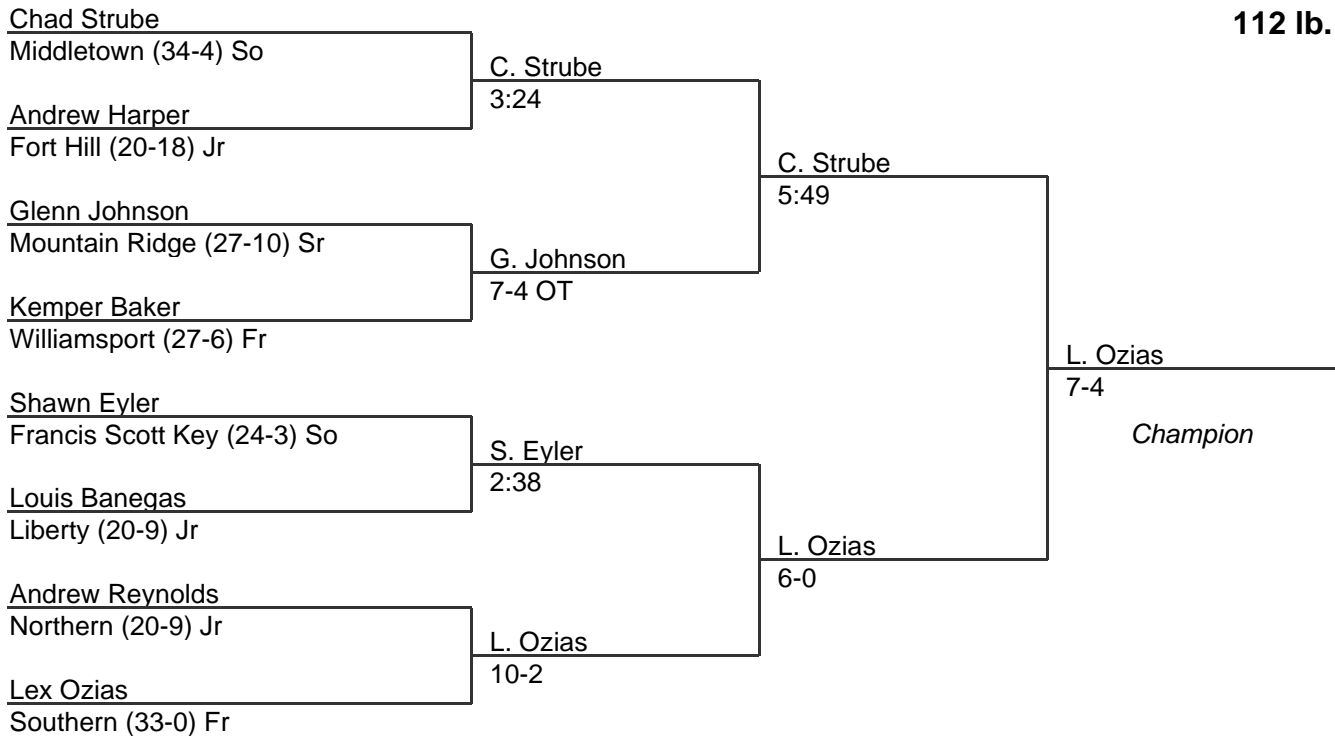

MPSSAA Regional Wrestling Tournament

2008 Region: West 1A-2A

TEAM SCORES

1.	Southern	(SOG)	156
2.	Mountain Ridge	(MTR)	124
3.	South Carroll	(SCL)	111.5
4.	Walkersville	(WLK)	104.5
5.	North Hagerstown	(NHG)	88
6.	Middletown	(MID)	80
7.	Smithsburg	(SMI)	73
8.	Brunswick	(BRN)	71
9.	Northern	(NOG)	62.5
10.	Winters Mill	(WMI)	61.5
11.	Williamsport	(WIL)	48
12.	Francis Scott Key	(FSK)	39
13.	Liberty	(LIB)	37
14.	Century	(CNT)	28
15.	Allegany	(ALL)	16
16.	Fort Hill	(FTH)	11
17.	Catoctin	(CTT)	7
18.	South Hagerstown	(SHG)	0
19.	Boonesboro	(BOO)	0

MPSSAA Regional Wrestling Tournament

2008 West Region 1A-2A

103 lb. class

MPSSAA Regional Wrestling Tournament

2008 West Region 1A-2A

112 lb. class

MPSSAA Regional Wrestling Tournament

2008 West Region 1A-2A