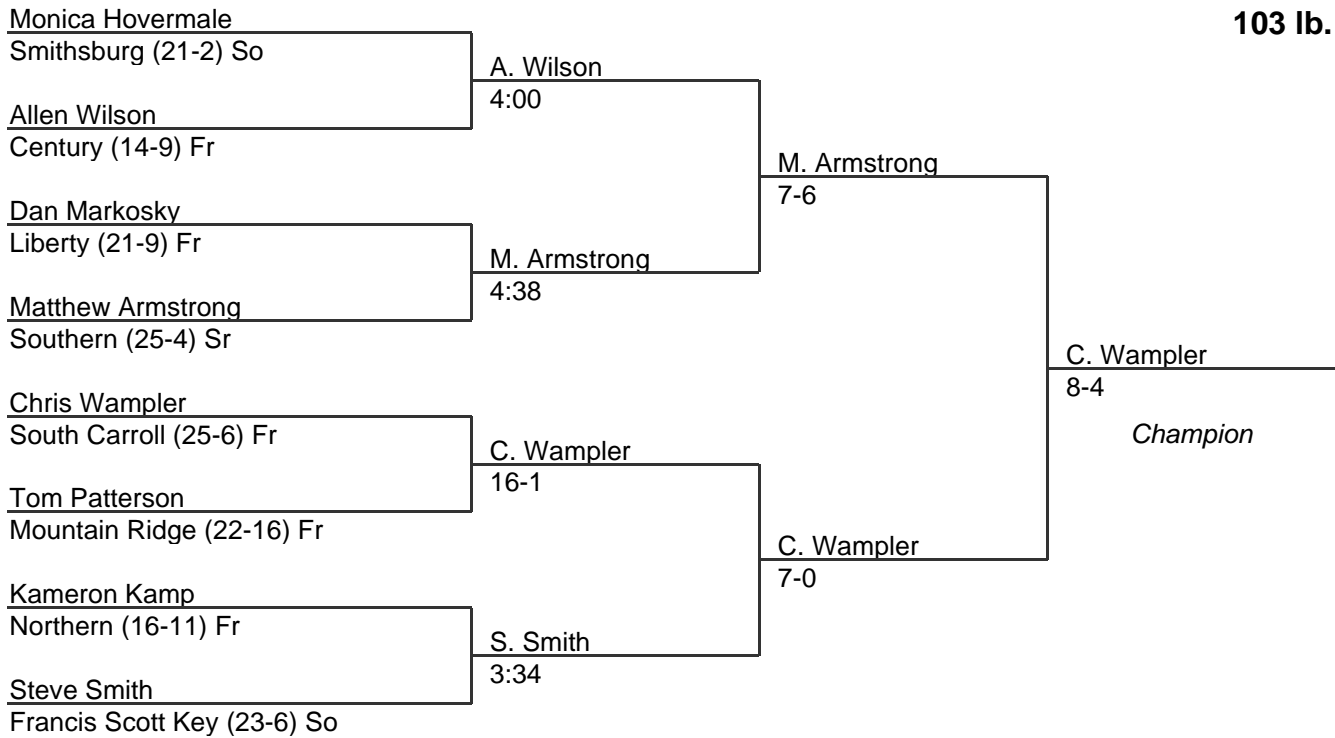

MPSSAA Regional Wrestling Tournament

2008 Region: West 1A-2A

TEAM SCORES

1.	Southern	(SOG)	156
2.	Mountain Ridge	(MTR)	124
3.	South Carroll	(SCL)	111.5
4.	Walkersville	(WLK)	104.5
5.	North Hagerstown	(NHG)	88
6.	Middletown	(MID)	80
7.	Smithsburg	(SMI)	73
8.	Brunswick	(BRN)	71
9.	Northern	(NOG)	62.5
10.	Winters Mill	(WMI)	61.5
11.	Williamsport	(WIL)	48
12.	Francis Scott Key	(FSK)	39
13.	Liberty	(LIB)	37
14.	Century	(CNT)	28
15.	Allegany	(ALL)	16
16.	Fort Hill	(FTH)	11
17.	Catoctin	(CTT)	7
18.	South Hagerstown	(SHG)	0
19.	Boonesboro	(BOO)	0

MPSSAA Regional Wrestling Tournament

2008 West Region 1A-2A

103 lb. class

MPSSAA Regional Wrestling Tournament

2008 West Region 1A-2A

112 lb. class

MPSSAA Regional Wrestling Tournament

2008 West Region 1A-2A