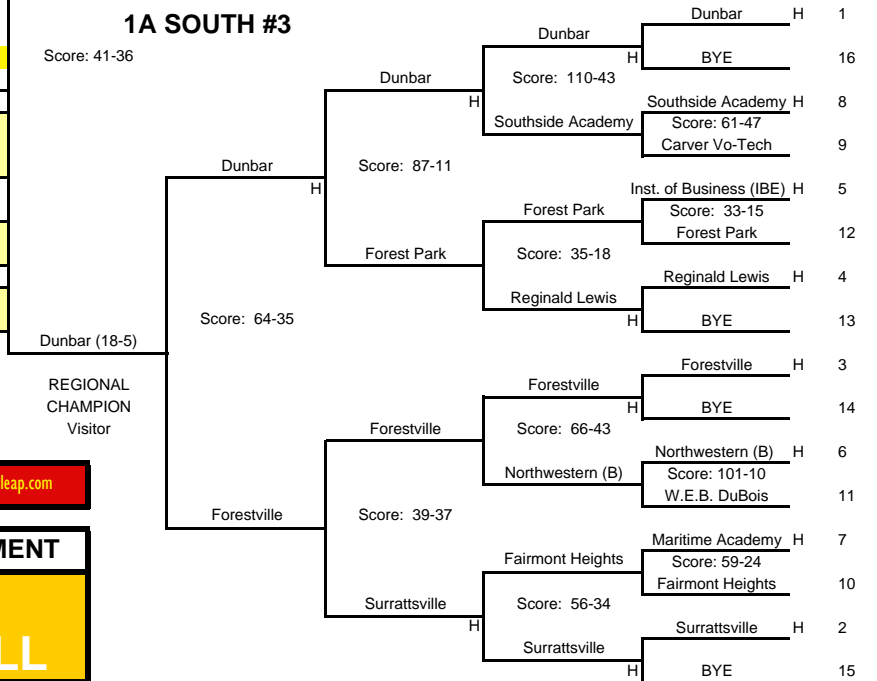

1A EAST #1

Mardela (26-2) REGIONAL CHAMPION Home

1A WEST #2

Smithsburg (17-3) REGIONAL CHAMPION Home

1A NORTH #4

Joppatowne (25-2) REGIONAL CHAMPION Visitor

1A SOUTH #3

Dunbar (18-5) REGIONAL CHAMPION Visitor

2010 STATE TOURNAMENT

1A GIRLS BASKETBALL