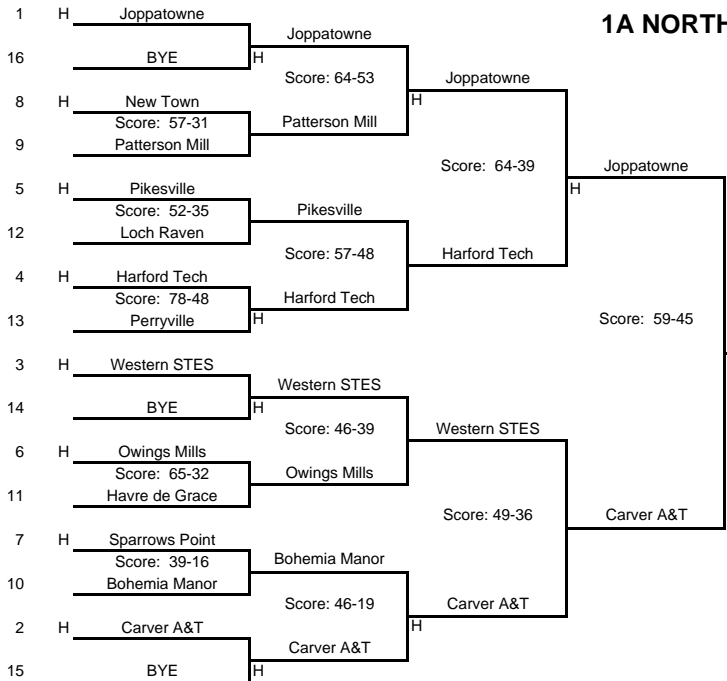

1A EAST #1

Mardela (26-2) REGIONAL CHAMPION Home

1A WEST #2

Smithsburg (17-3) REGIONAL CHAMPION Home

1A NORTH #4

Joppatowne (25-2) REGIONAL CHAMPION Visitor

1A SOUTH #3

Dunbar (18-5) REGIONAL CHAMPION Visitor

STATE CHAMPS! Joppatowne (27-2) Score: 63-46

State Semifinals - Mar. 12 UMBC 7 p.m.

VS

Finalist Smithsburg (18-4)

STATE FINALS UMBC

Mar. 13, 2010

6:00 PM

BUY STATE TICKETS @ https://mpssaa.ticketleap.com

2010 STATE TOURNAMENT

1A GIRLS BASKETBALL