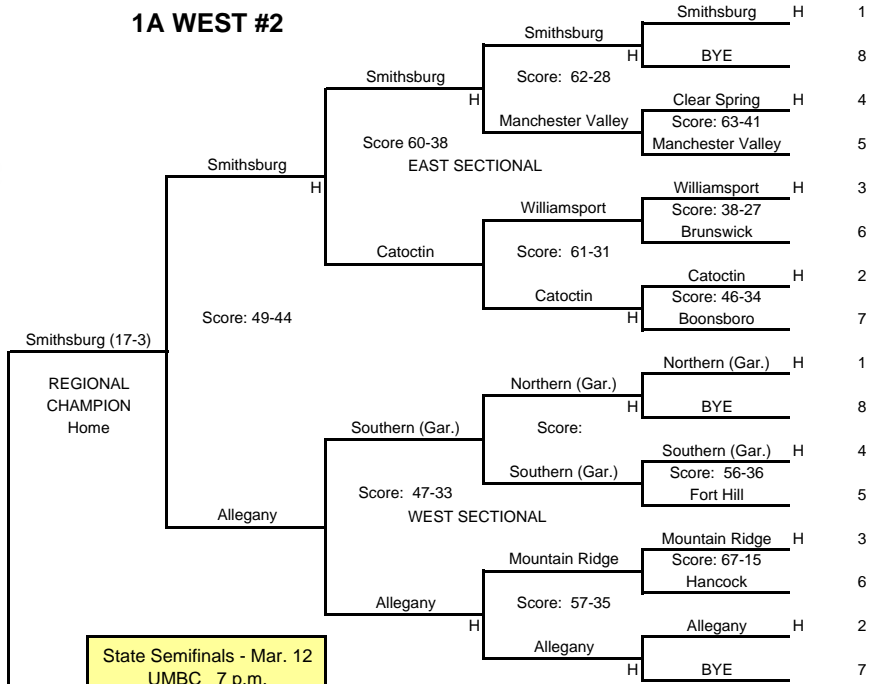

1A EAST #1

Mardela (26-2) REGIONAL CHAMPION Home

1A WEST #2

Smithsburg (17-3) REGIONAL CHAMPION Home

1A NORTH #4

Joppatowne (25-2) REGIONAL CHAMPION Visitor

1A SOUTH #3

Dunbar (18-5) REGIONAL CHAMPION Visitor

STATE CHAMPS! Joppatowne (27-2) Score: 63-46

State Semifinals - Mar. 12 UMBC 7 p.m.

VS

Finalist Smithsburg (18-4)

STATE FINALS UMBC

Mar. 13, 2010

6:00 PM

BUY STATE TICKETS @ https://mpssaa.ticketleap.com

2010 STATE TOURNAMENT

1A GIRLS BASKETBALL