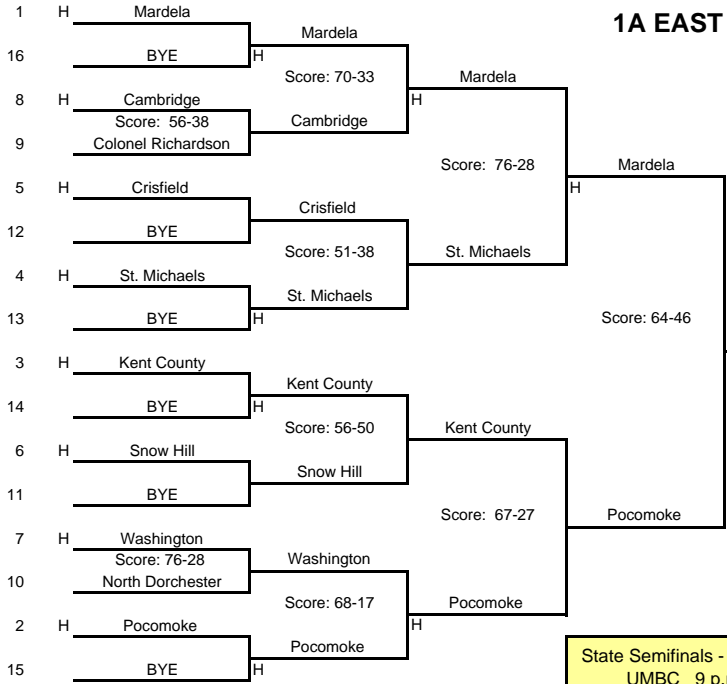

1A EAST #1

Mardela (26-2) REGIONAL CHAMPION Home

1A WEST #2

Smithsburg (17-3) REGIONAL CHAMPION Home

1A NORTH #4

Joppatowne (25-2) REGIONAL CHAMPION Visitor

1A SOUTH #3

Dunbar (18-5) REGIONAL CHAMPION Visitor

STATE CHAMPS! Joppatowne (27-2) Score: 63-46

State Semifinals - Mar. 12 UMBC 7 p.m.

VS

Finalist Smithsburg (18-4)

STATE FINALS UMBC

Mar. 13, 2010

6:00 PM

BUY STATE TICKETS @ https://mpssaa.ticketleap.com

2010 STATE TOURNAMENT

1A GIRLS BASKETBALL