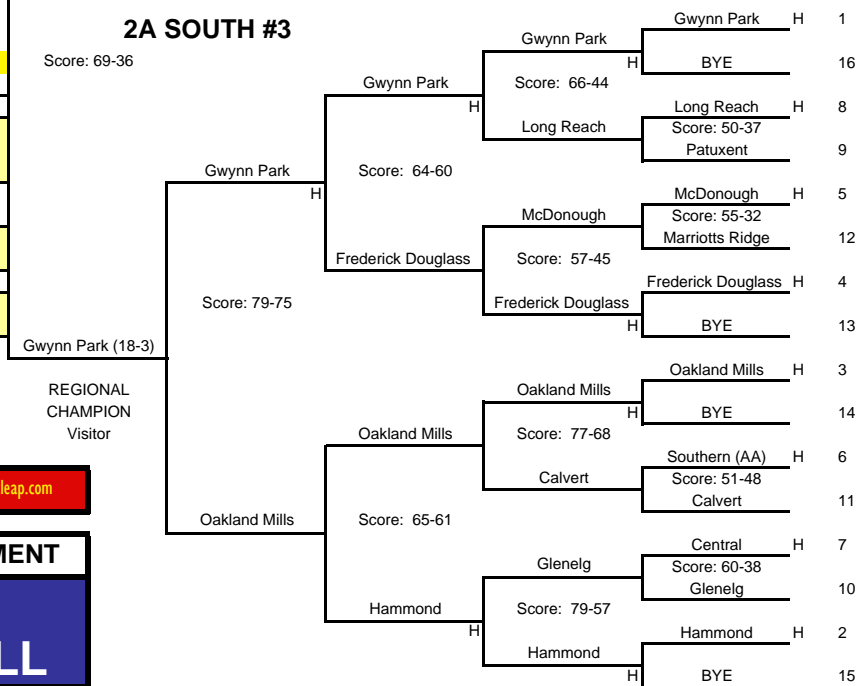

**2A EAST #1**

**DISTRICT VII SECTIONAL**

**DISTRICT VIII SECTIONAL**

Easton (18-4)

REGIONAL CHAMPION Home

Easton

Score: 64-38

State Semifinals-Mar. 12  
 Comcast Center 9 p.m.

**2A WEST #2**

North Carroll (18-5)

REGIONAL CHAMPION Home

Score: 69-36

State Semifinals-Mar. 12  
 Comcast Center 7 p.m.

VS

**2A NORTH #4**

REGIONAL CHAMPION Visitor

Edmondson/Westside

Edmondson/Westside

**2A SOUTH #3**

REGIONAL CHAMPION Visitor

Gwynn Park (18-3)

Gwynn Park (18-3)

**STATE CHAMPS!**  
 City College (22-2)  
 Score: 56-45

**FINALIST**  
 Gwynn Park (19-3)