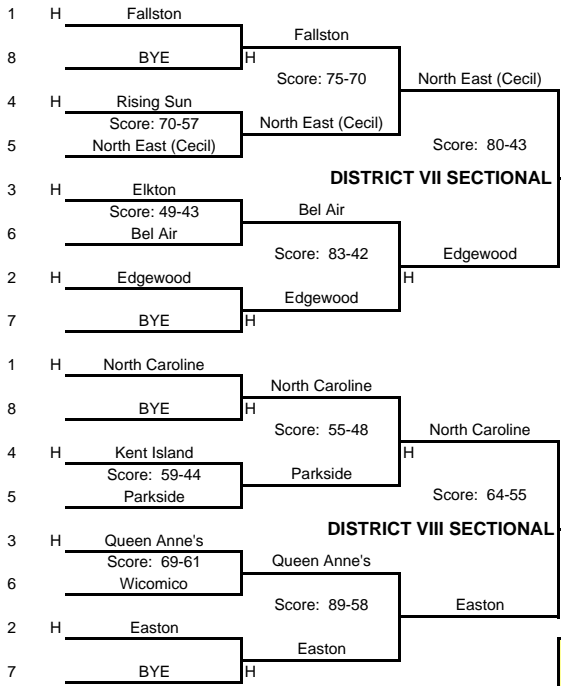

**2A EAST #1**

**DISTRICT VII SECTIONAL**

**DISTRICT VIII SECTIONAL**

Easton (18-4)

REGIONAL CHAMPION Home

Easton

Score: 64-38

State Semifinals-Mar. 12  
 Comcast Center 9 p.m.

**2A WEST #2**

North Carroll (18-5)

REGIONAL CHAMPION Home

Score: 69-36

State Semifinals-Mar. 12  
 Comcast Center 7 p.m.

VS

**2A NORTH #4**

REGIONAL CHAMPION Visitor

Edmondson/Westside

Edmondson/Westside

**2A SOUTH #3**

REGIONAL CHAMPION Visitor

Gwynn Park (18-3)

Gwynn Park (18-3)

**STATE CHAMPS!**  
 City College (22-2)  
 Score: 56-45

**FINALIST**  
 Gwynn Park (19-3)