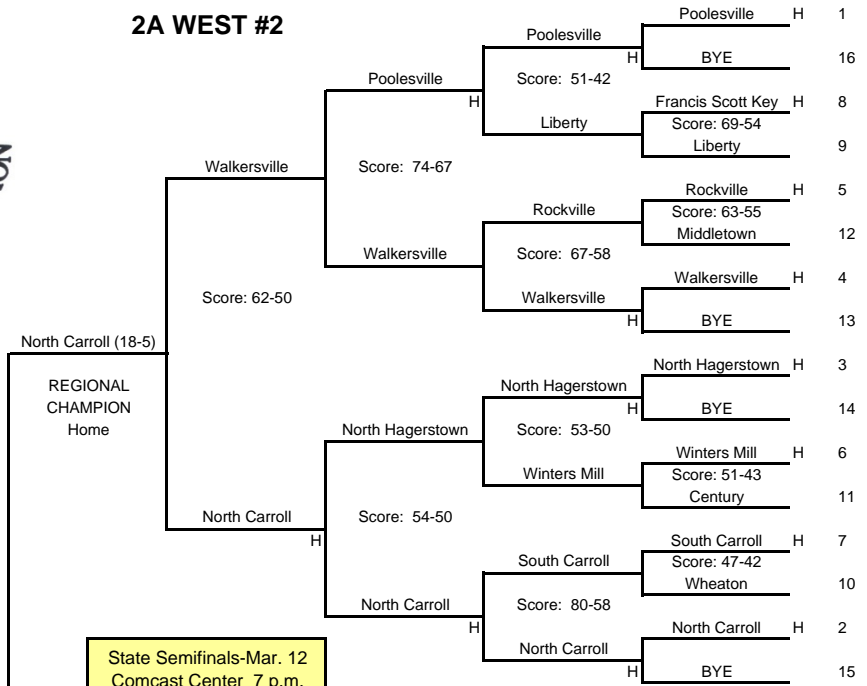

**2A EAST #1**

**DISTRICT VII SECTIONAL**

**DISTRICT VIII SECTIONAL**

Easton (18-4)

REGIONAL CHAMPION Home

Easton

Score: 64-38

State Semifinals-Mar. 12  
 Comcast Center 9 p.m.

**2A WEST #2**

North Carroll (18-5)

REGIONAL CHAMPION Home

Score: 69-36

State Semifinals-Mar. 12  
 Comcast Center 7 p.m.

VS

**2A NORTH #4**

REGIONAL CHAMPION Visitor

Edmondson/Westside

Edmondson/Westside

**2A SOUTH #3**

REGIONAL CHAMPION Visitor

Gwynn Park (18-3)

Gwynn Park (18-3)

**STATE CHAMPS!**  
 City College (22-2)  
 Score: 56-45

**FINALIST**  
 Gwynn Park (19-3)