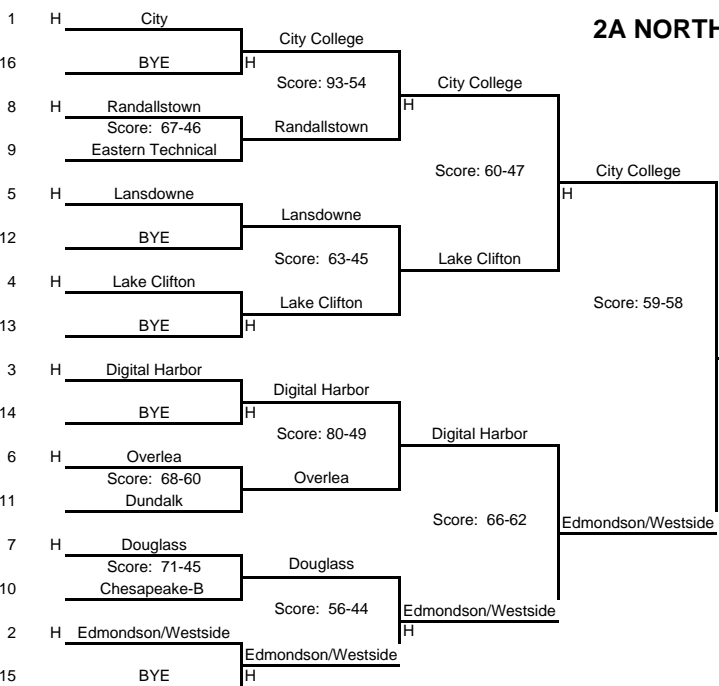

**2A EAST #1**

**DISTRICT VII SECTIONAL**

**DISTRICT VIII SECTIONAL**

Easton (18-4)

REGIONAL CHAMPION Home

Easton

Score: 64-38

State Semifinals-Mar. 12  
 Comcast Center 9 p.m.

**2A WEST #2**

North Carroll (18-5)

REGIONAL CHAMPION Home

Score: 69-36

State Semifinals-Mar. 12  
 Comcast Center 7 p.m.

VS

**2A NORTH #4**

REGIONAL CHAMPION Visitor