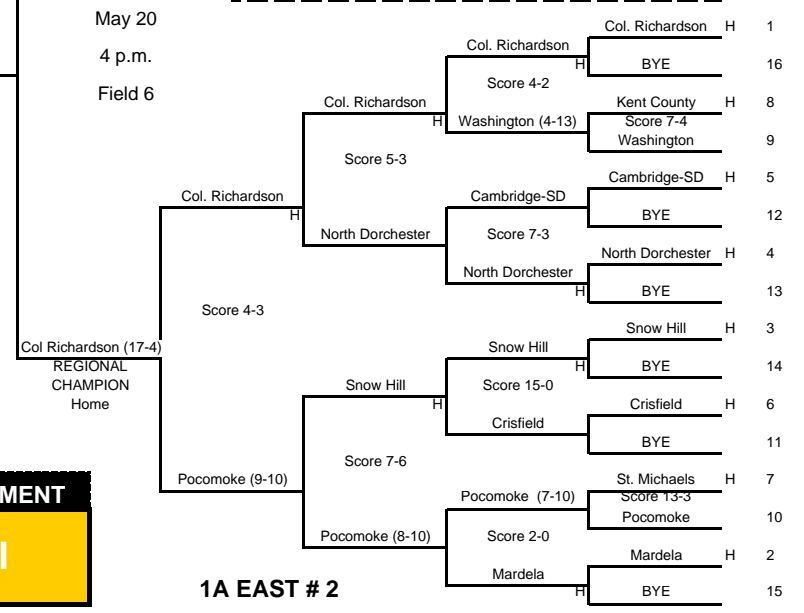

1A WEST #1

1A NORTH # 4

University of MD
 Softball Complex
 24-May

2008 STATE TOURNAMENT
1A Softball

VS
 Specific
 Time
 TBD