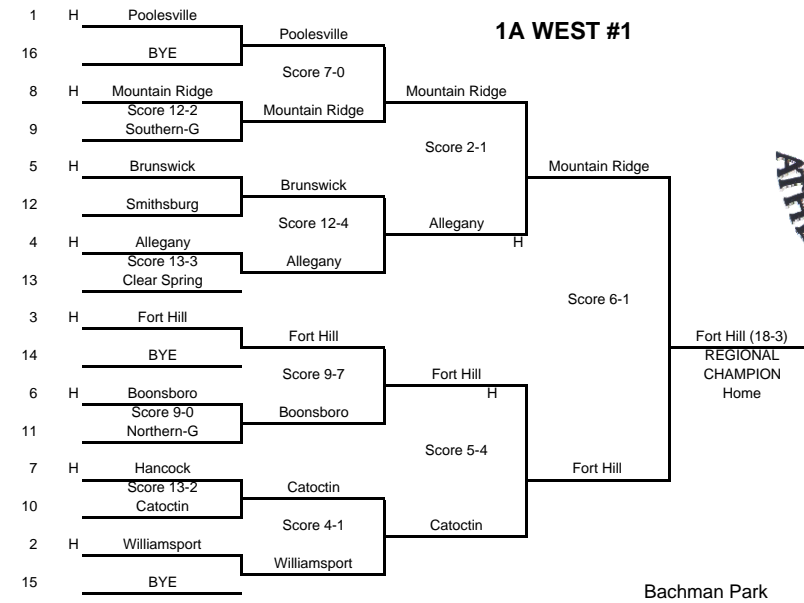

1A WEST #1

1A NORTH # 4

University of MD
 Softball Complex
 24-May

2008 STATE TOURNAMENT
1A Softball

VS
 Specific
 Time
 TBD