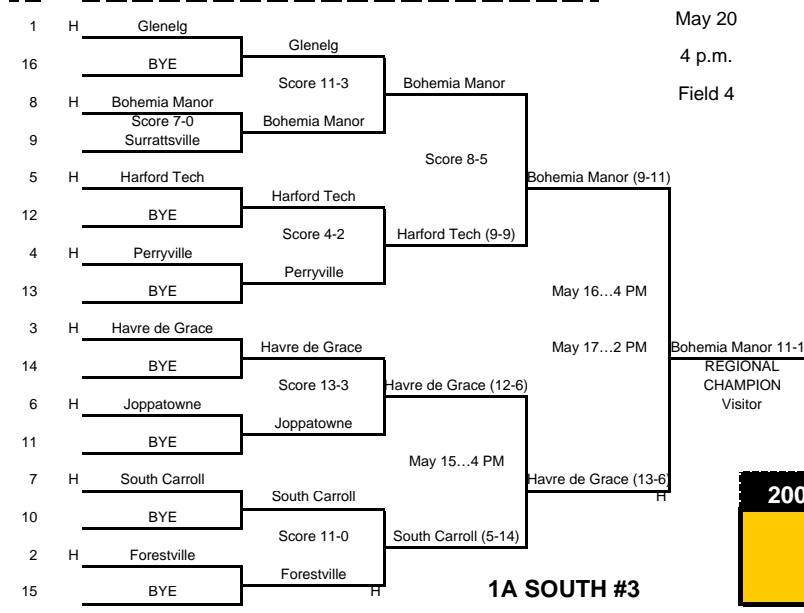

1A WEST #1

1A NORTH # 4

University of MD
 Softball Complex
 24-May

2008 STATE TOURNAMENT
1A Softball

VS
 Specific
 Time
 TBD