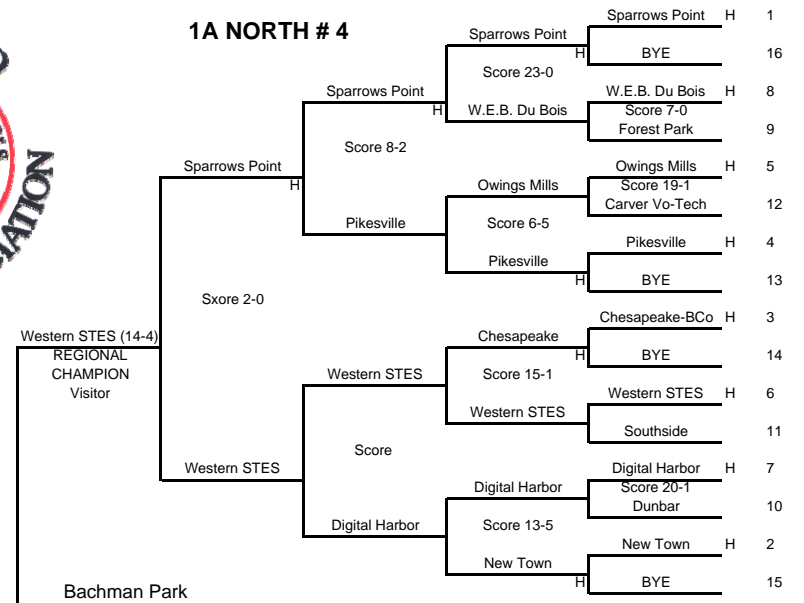

1A WEST #1

1A NORTH # 4

University of MD
 Softball Complex
 24-May

2008 STATE TOURNAMENT
1A Softball

VS
 Specific
 Time
 TBD