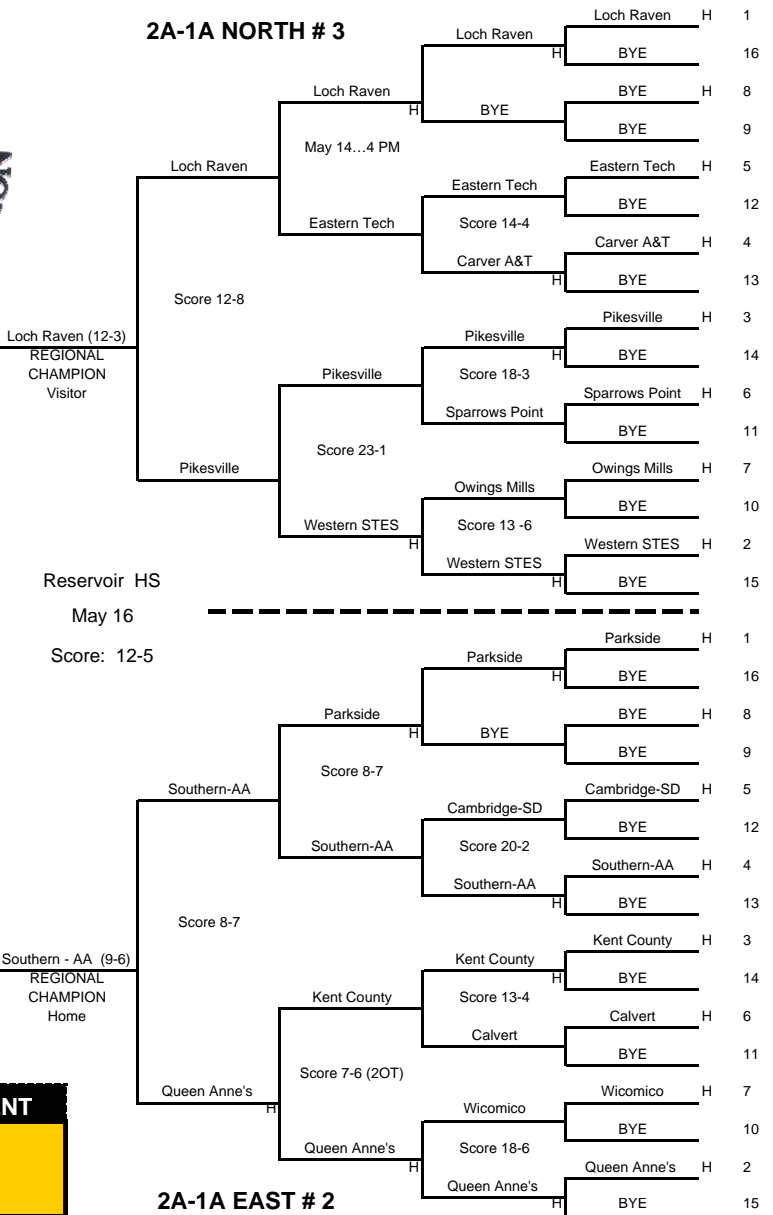

UMBC
20-May
4:00 PM

Glenelg (15-4)

VS

Loch Raven (13-3)

2008 STATE TOURNAMENT
2A-1A Girls
Lacrosse