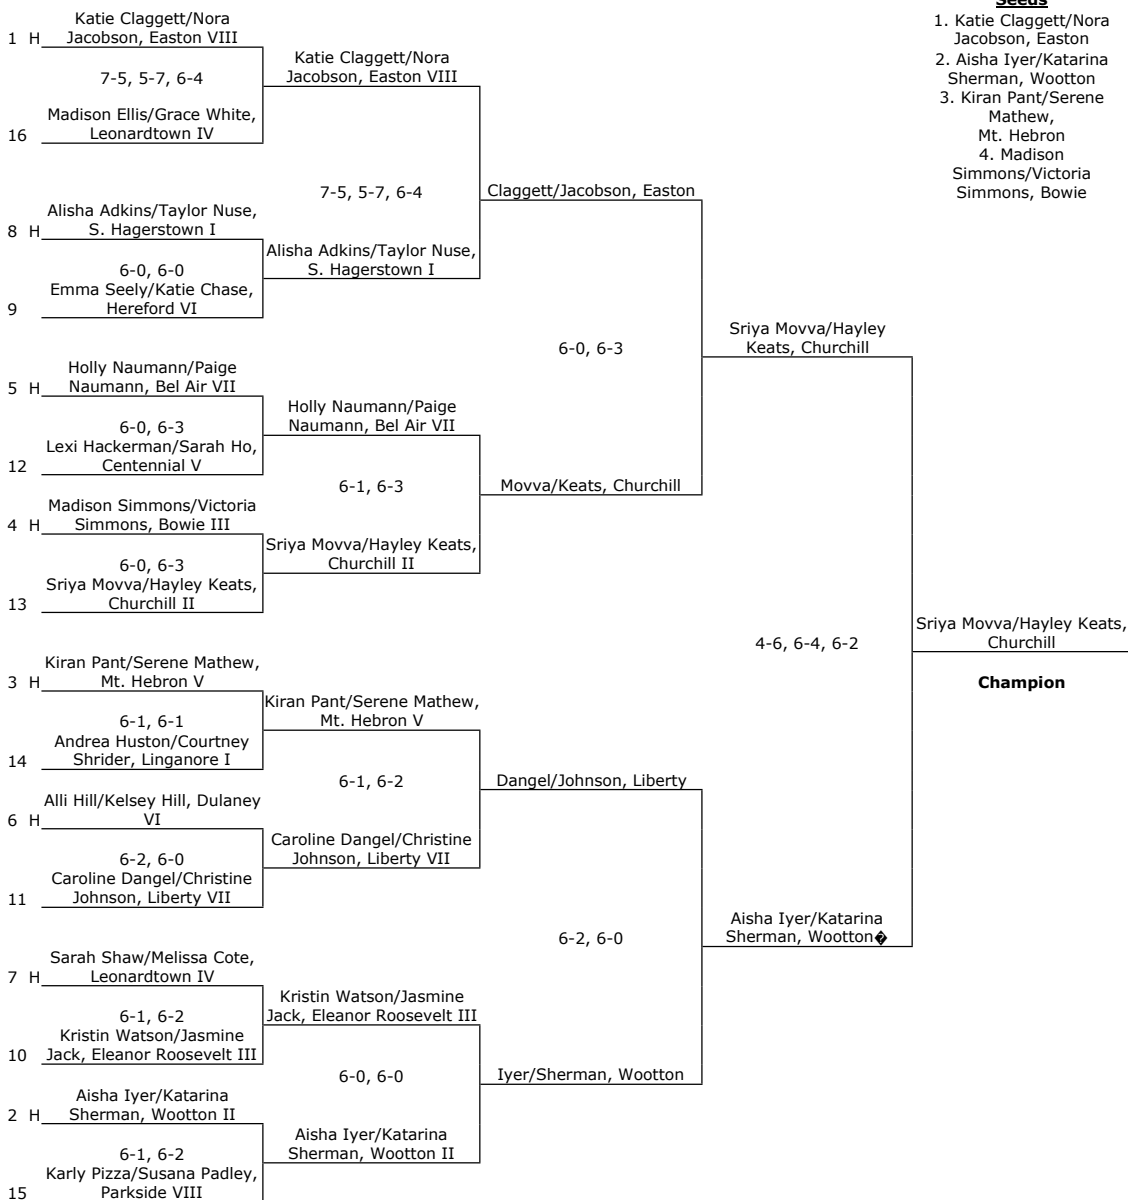

[Click here for a printable versi](#)

**Tennis: Girls Doubles 2014**

**Seeds**

1. Katie Claggett/Nora Jacobson, Easton
2. Aisha Iyer/Katarina Sherman, Wootton
3. Kiran Pant/Serene Mathew, Mt. Hebron
4. Madison Simmons/Victoria Simmons, Bowie

**Consolation Match**

**At University of Maryland, Cole Field House Tennis Courts**

**Friday:** Two preliminary rounds begin at 10 a.m.  
**Saturday:** Semifinals begin at 10 a.m.; finals and consolations begin at 1 p.m.