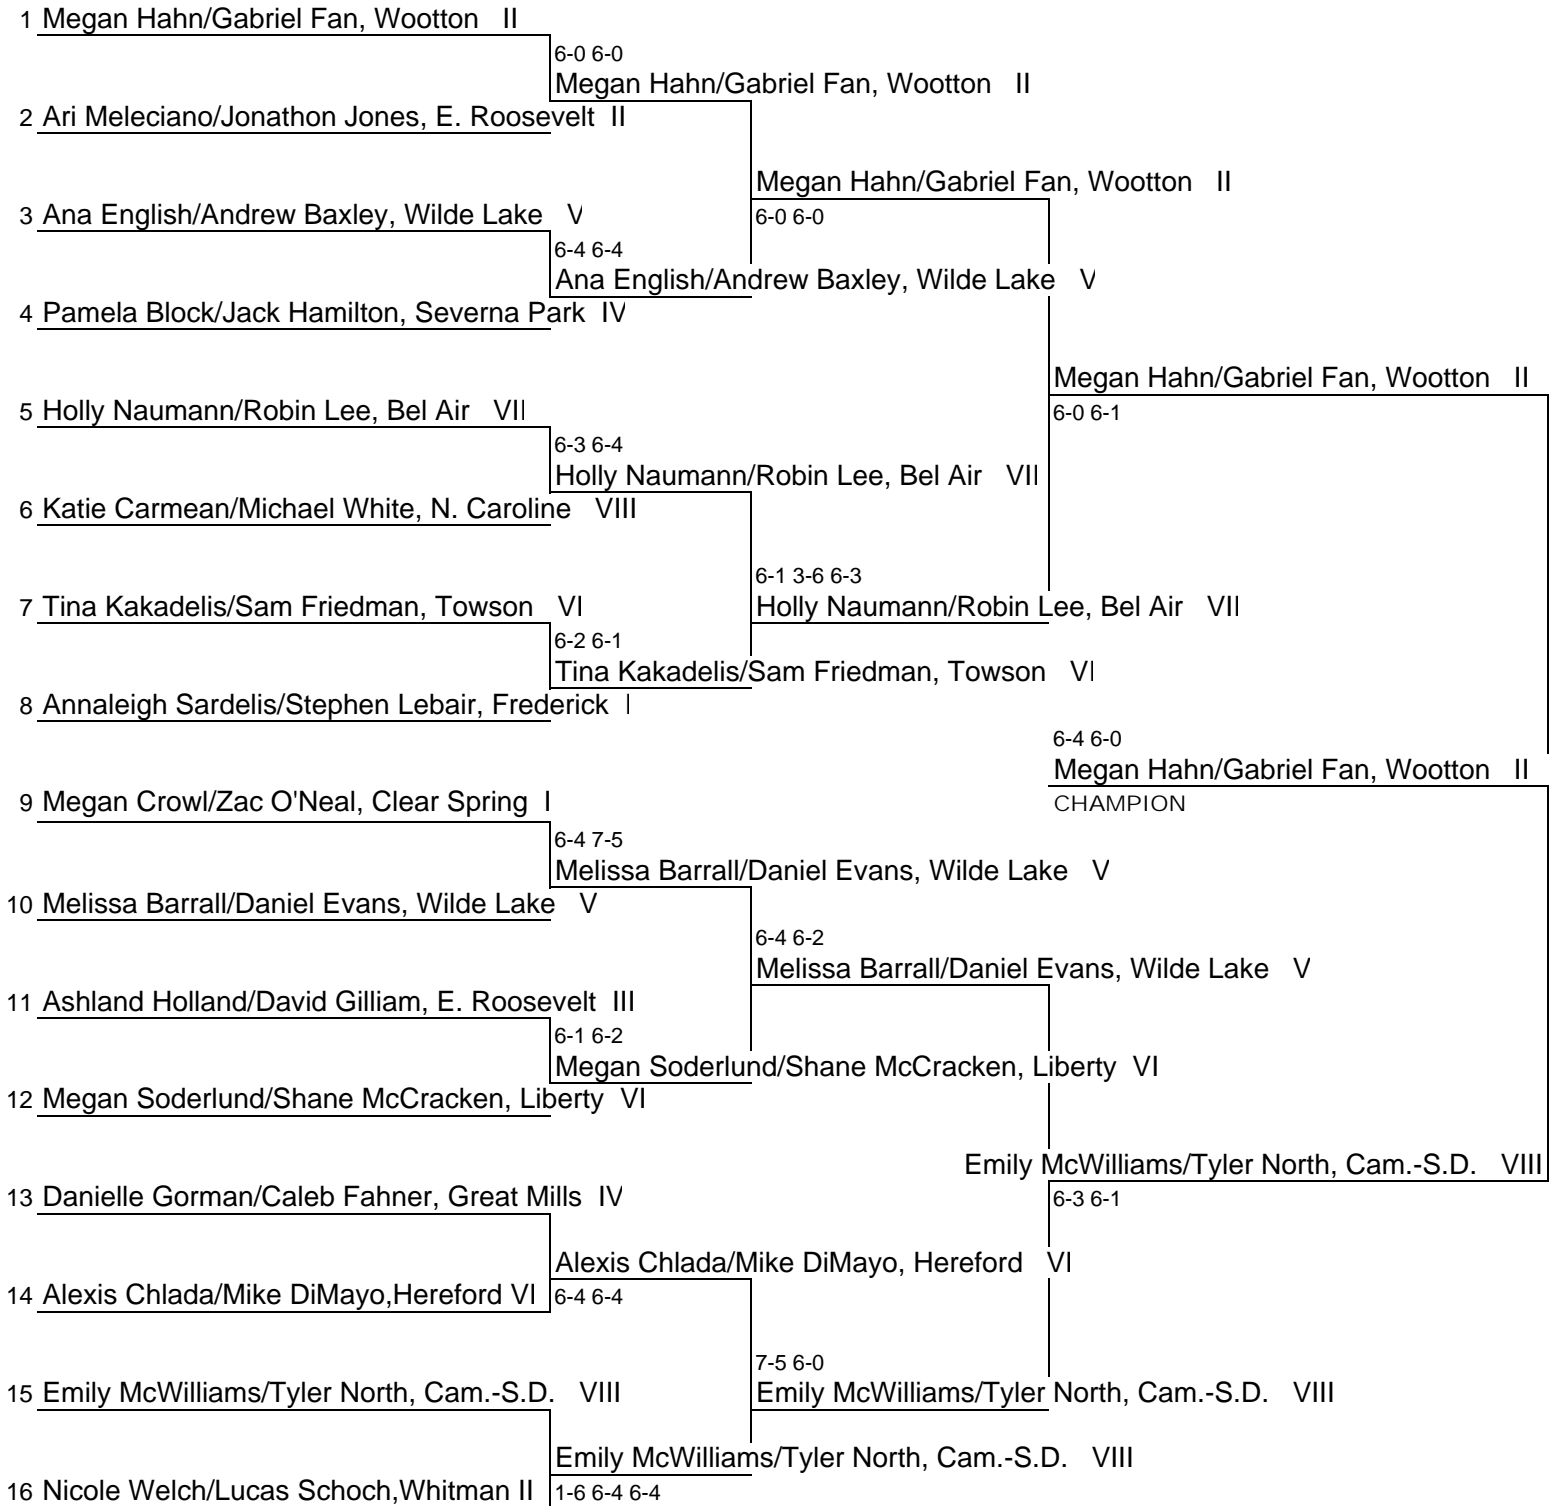

MPSSAA TENNIS TOURNAMENT

Mixed Doubles 2011

Seeds

1. Megan Hahn/Gabriel Fan, Wootton II
2. Emily McWilliams/Tyler North, Cam.-S.D. VIII
3. Megan Crowl/Zac O'Neal, Clear Spring I
4. Tina Kakadelis/Sam Friedman, Towson VI

CONSOLATION WINNER - 3rd

Holly Naumann/Robin Lee, Bel Air VII