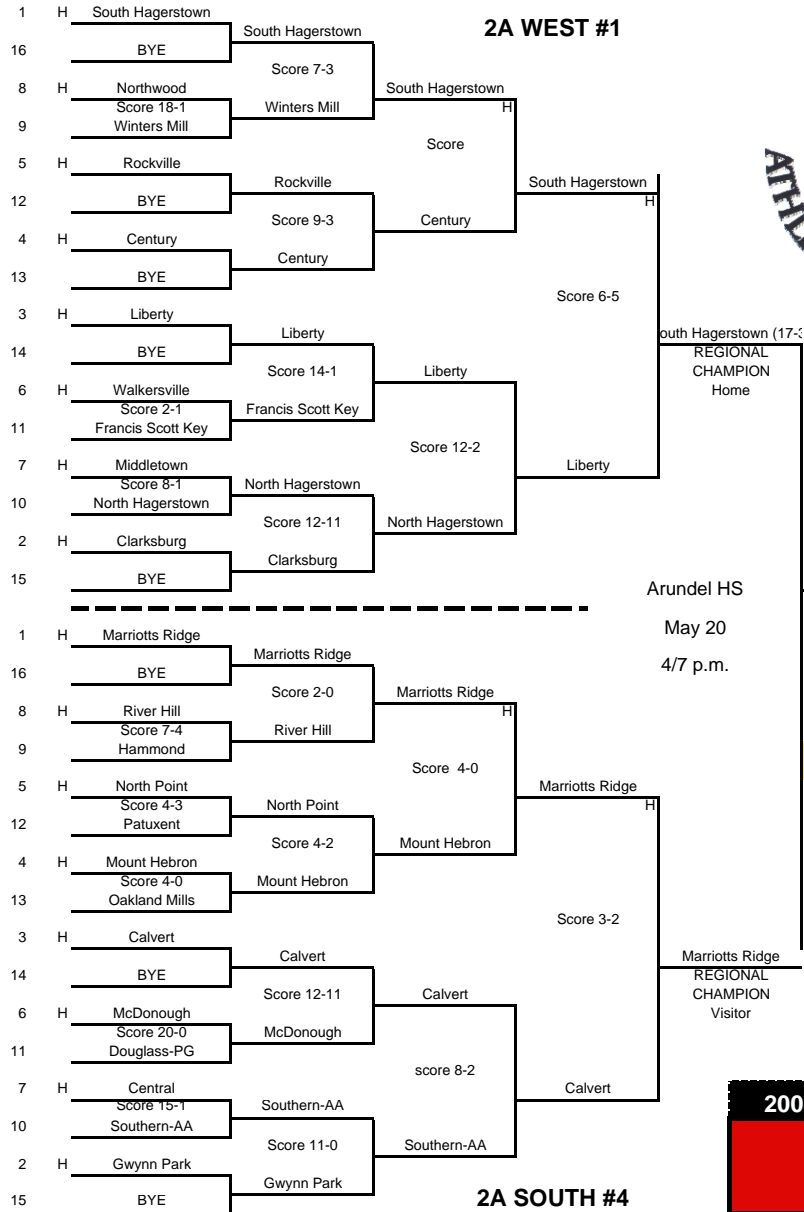

2A WEST #1

2A NORTH #3

Ripken Stadium
Aberdeen, MD
24-May
4:30 p.m.

Marriotts Ridge (pitching violation)
VS
Kent Island

Champions:
Kent Island

2008 STATE TOURNAMENT
2A Baseball

2A SOUTH #4

2A EAST #2

May 20
4/7 p.m.

Kent Island (13-10)
REGIONAL CHAMPION
Home

Marriotts Ridge
REGIONAL CHAMPION
Visitor

Loch Raven
REGIONAL CHAMPION
Visitor

South Hagerstown (17-0)
REGIONAL CHAMPION
Home