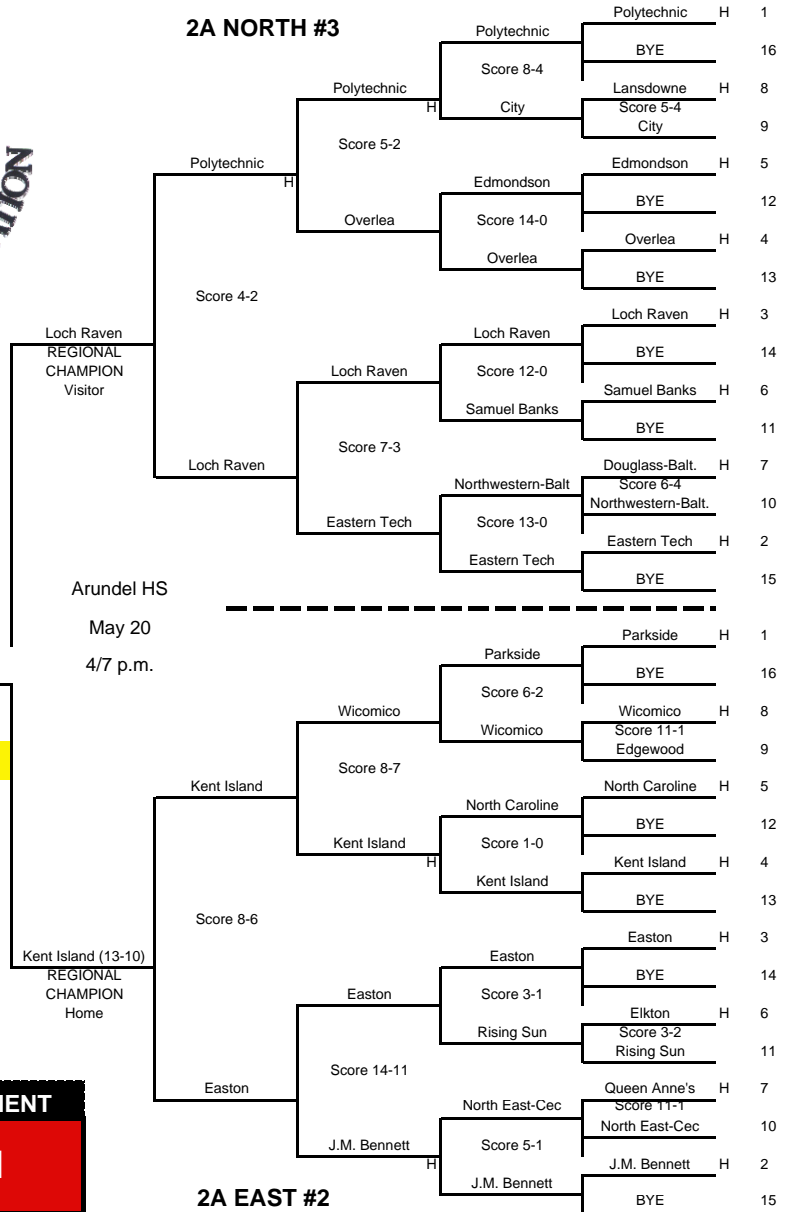

2A WEST #1

2A NORTH #3

Ripken Stadium
Aberdeen, MD
24-May
4:30 p.m.

Marriotts Ridge (pitching violation)
VS
Kent Island

Champions:
Kent Island

2008 STATE TOURNAMENT
2A Baseball

2A SOUTH #4

2A EAST #2

May 20
4/7 p.m.

Kent Island (13-10)
REGIONAL CHAMPION
Home

Marriotts Ridge
REGIONAL CHAMPION
Visitor

Loch Raven
REGIONAL CHAMPION
Visitor

South Hagerstown (17-0)
REGIONAL CHAMPION
Home