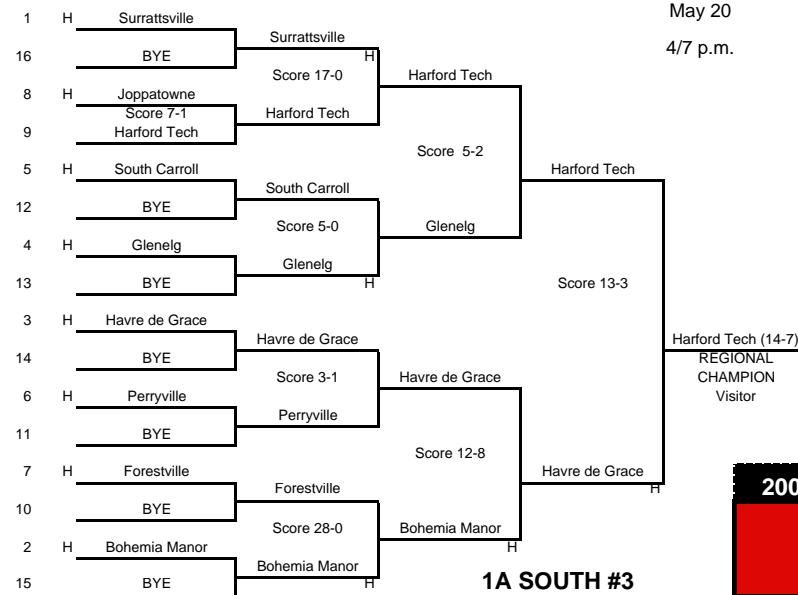

1A WEST #1

1A NORTH # 4

Ripken Stadium
Aberdeen, MD
24-May
1 p.m.

Harford Tech
VS
St. Michael's

Champions:
St. Michael's

2008 STATE TOURNAMENT
1A Baseball

1A SOUTH #3

1A EAST # 2