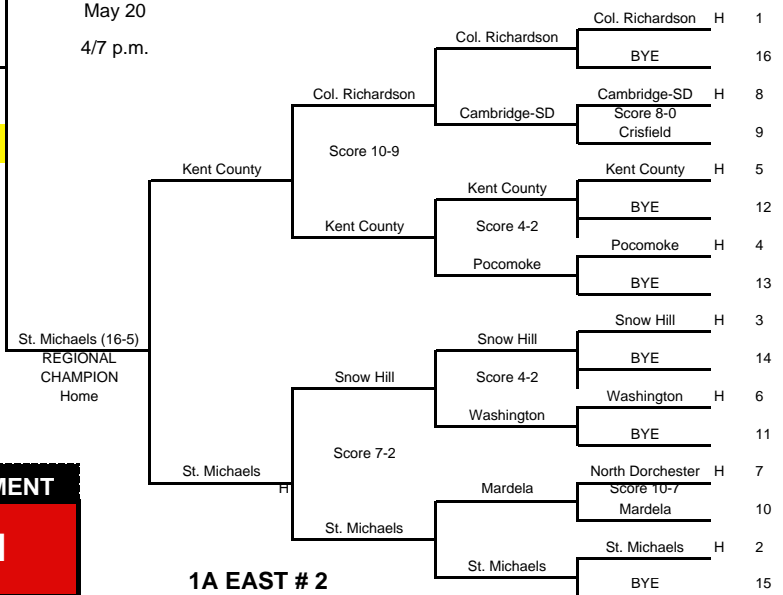

1A WEST #1

1A NORTH # 4

Ripken Stadium
Aberdeen, MD
24-May
1 p.m.

Harford Tech
VS
St. Michael's

Champions:
St. Michael's

2008 STATE TOURNAMENT
1A Baseball

1A SOUTH #3

1A EAST # 2