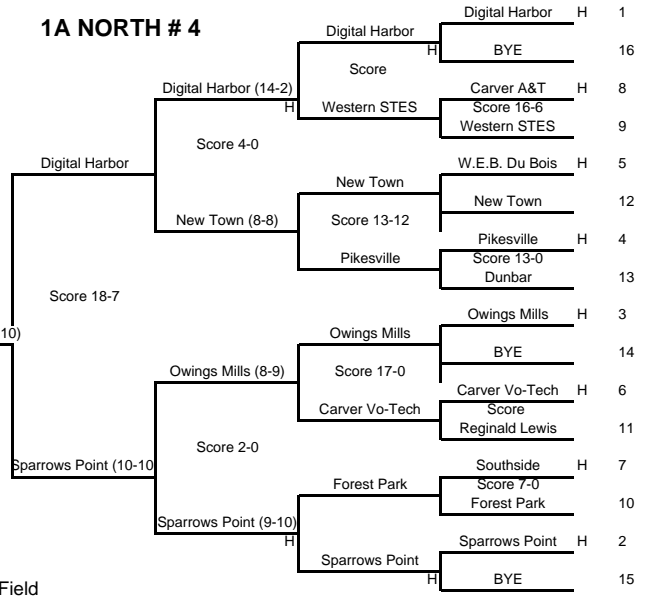

1A WEST #1

1A NORTH # 4

Ripken Stadium
Aberdeen, MD
24-May
1 p.m.

Harford Tech
VS
St. Michael's

Champions:
St. Michael's

2008 STATE TOURNAMENT
1A Baseball

1A SOUTH #3

1A EAST # 2