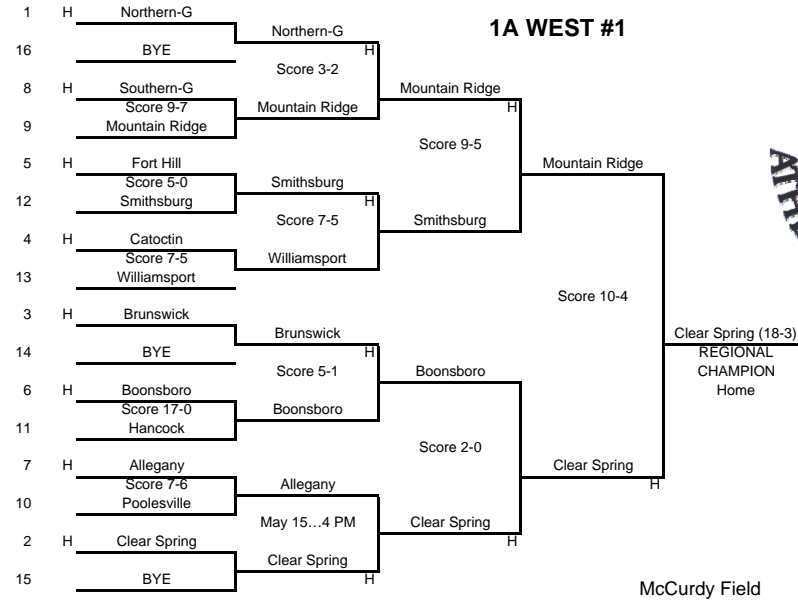

1A WEST #1

1A NORTH # 4

Ripken Stadium
Aberdeen, MD
24-May
1 p.m.

Harford Tech
VS
St. Michael's

Champions:
St. Michael's

2008 STATE TOURNAMENT
1A Baseball

1A SOUTH #3

1A EAST # 2