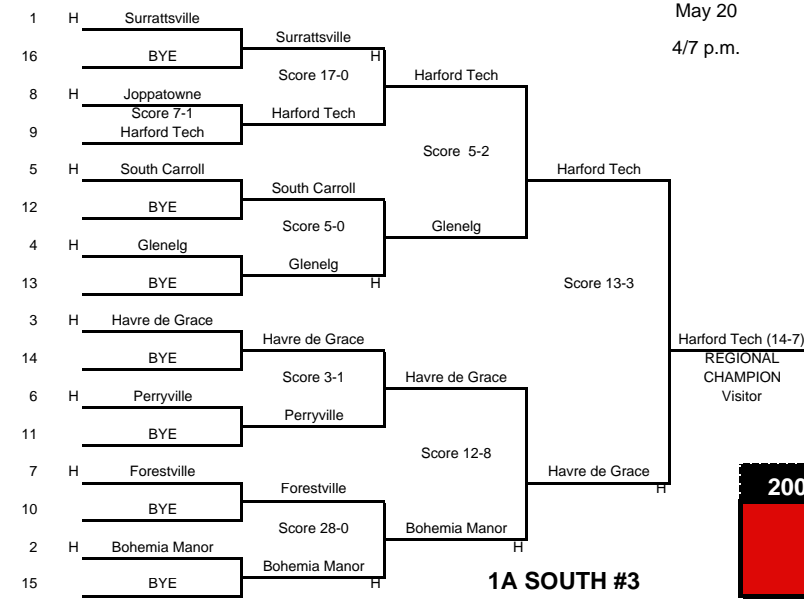

1A WEST #1

1A NORTH # 4

Ripken Stadium
Aberdeen, MD
24-May
1 p.m.

McCurdy Field
May 20
4/7 p.m.

VS

McCurdy Field
May 20
4/7 p.m.

1A SOUTH #3

1A EAST # 2

2008 STATE TOURNAMENT
1A Baseball