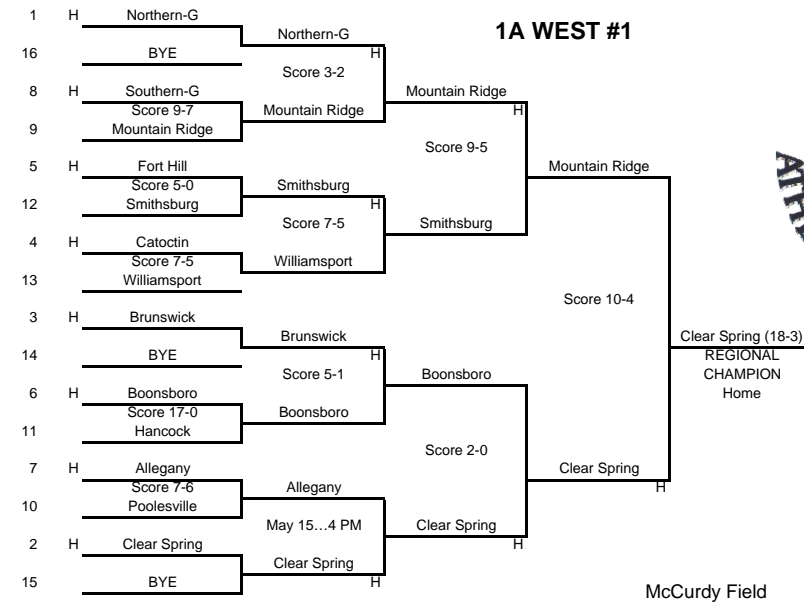

1A WEST #1

1A NORTH # 4

Ripken Stadium
Aberdeen, MD
24-May
1 p.m.

McCurdy Field
May 20
4/7 p.m.

VS

McCurdy Field
May 20
4/7 p.m.

1A SOUTH #3

1A EAST # 2

2008 STATE TOURNAMENT
1A Baseball