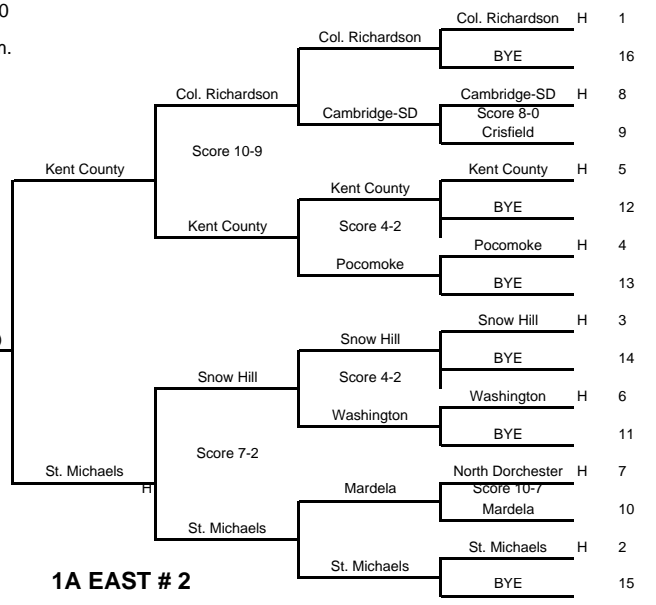

1A WEST #1

1A NORTH # 4

Ripken Stadium
Aberdeen, MD
24-May
1 p.m.

McCurdy Field
May 20
4/7 p.m.

VS

McCurdy Field
May 20
4/7 p.m.

1A SOUTH #3

1A EAST # 2

2008 STATE TOURNAMENT
1A Baseball