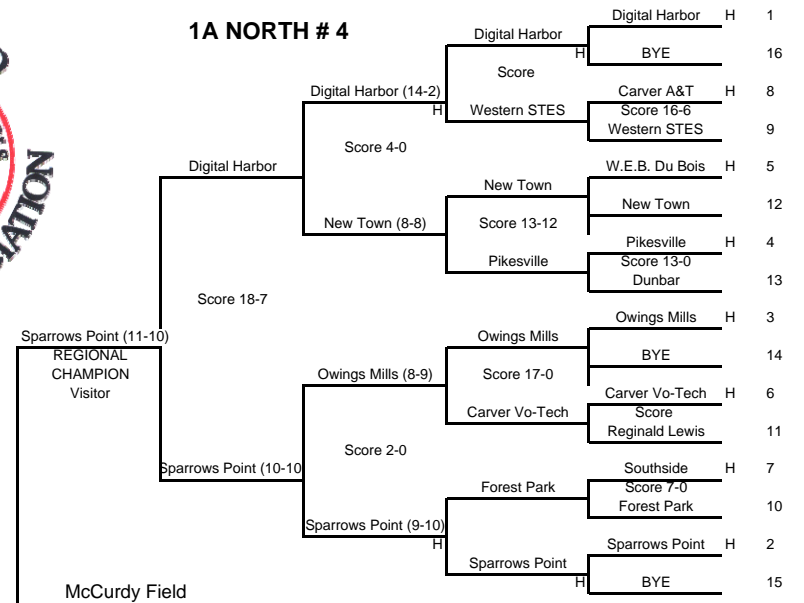

1A WEST #1

1A NORTH # 4

Ripken Stadium
Aberdeen, MD
24-May
1 p.m.

McCurdy Field
May 20
4/7 p.m.

VS

McCurdy Field
May 20
4/7 p.m.

1A SOUTH #3

1A EAST # 2

2008 STATE TOURNAMENT
1A Baseball