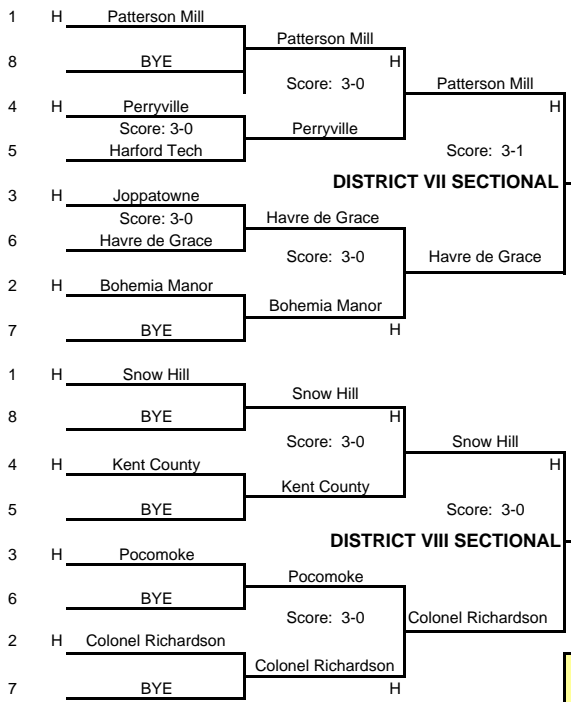

1A EAST #1

1A WEST #2

BUY STATE TICKETS @ <https://mpssaa.ticketleap.com>

State Finalist
Catoctin (7-12)

State Semifinals - Nov. 19
Ritchie Coliseum
8:00 p.m.

VS

STATE CHAMPS!
Smithsburg (19-0)

Score: 3-0
STATE FINALS
U. of Maryland
Ritchie Coliseum

Nov. 21, 2009

2:30 p.m.

BUY STATE TICKETS @ <https://mpssaa.ticketleap.com>

2009 STATE TOURNAMENT
1A GIRLS
VOLLEYBALL

REGIONAL CHAMPION
Home
Smithsburg (17-0)

State Semifinals - Nov. 19
Ritchie Coliseum
6:00 p.m.

1A SOUTH #3

REGIONAL CHAMPION
Visitor
Surrattsville (14-2)