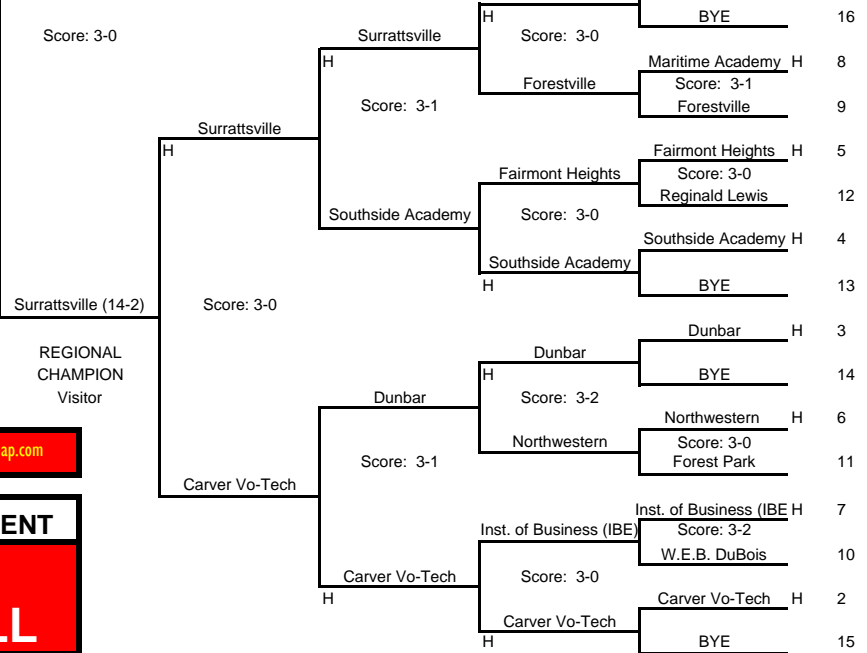

Nov. 21, 2009

2:30 p.m.

BUY STATE TICKETS @ <https://mpssaa.ticketleap.com>

2009 STATE TOURNAMENT
1A GIRLS
VOLLEYBALL

REGIONAL CHAMPION
Home
Smithsburg (17-0)

State Semifinals - Nov. 19
Ritchie Coliseum
6:00 p.m.

1A SOUTH #3

REGIONAL CHAMPION
Visitor
Surrattsville (14-2)