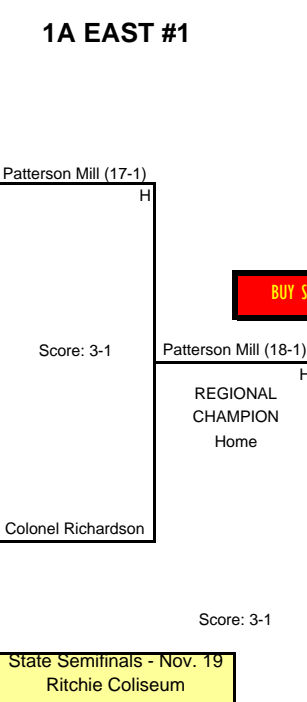

1A EAST #1

1A WEST #2

BUY STATE TICKETS @ <https://mpssaa.ticketleap.com>

State Finalist
Catoctin (7-12)

State Semifinals - Nov. 19
Ritchie Coliseum
8:00 p.m.

VS

STATE CHAMPS!
Smithsburg (19-0)

Score: 3-0
STATE FINALS
U. of Maryland
Ritchie Coliseum

Nov. 21, 2009

2:30 p.m.

BUY STATE TICKETS @ <https://mpssaa.ticketleap.com>

2009 STATE TOURNAMENT
1A GIRLS
VOLLEYBALL

REGIONAL CHAMPION
Home
Smithsburg (17-0)

State Semifinals - Nov. 19
Ritchie Coliseum
6:00 p.m.