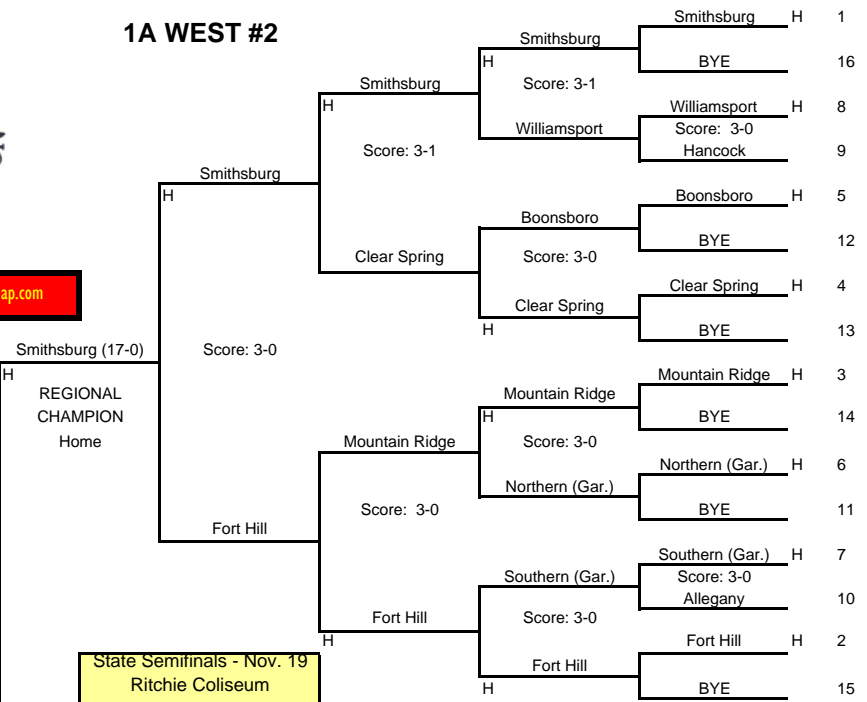

1A EAST #1

1A WEST #2

BUY STATE TICKETS @ <https://mpssaa.ticketleap.com>

State Finalist
Catoctin (7-12)

State Semifinals - Nov. 19
Ritchie Coliseum
8:00 p.m.

VS

STATE CHAMPS!
Smithsburg (19-0)

Score: 3-0
STATE FINALS
U. of Maryland
Ritchie Coliseum

Nov. 21, 2009

2:30 p.m.

BUY STATE TICKETS @ <https://mpssaa.ticketleap.com>

2009 STATE TOURNAMENT
1A GIRLS
VOLLEYBALL

REGIONAL CHAMPION
Home
Smithsburg (17-0)

State Semifinals - Nov. 19
Ritchie Coliseum
6:00 p.m.

1A SOUTH #3

REGIONAL CHAMPION
Visitor
Surrattsville (14-2)