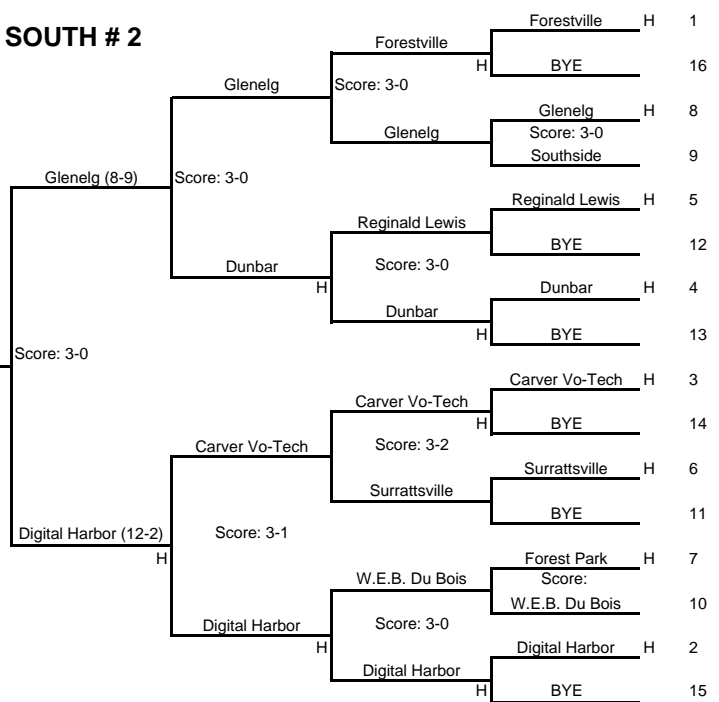

1A WEST #1

1A EAST #3

State Semifinals - Nov. 10
Ritchie Coliseum
6:00 p.m.

STATE CHAMPS!
Poolersville (19-0)
Score: 3-0

State Semifinals - Nov. 10
Ritchie Coliseum
8:00 p.m.

1A NORTH #4

1A SOUTH #2

VS
STATE FINALIST
Glenelg (10-10) Score 3-1
STATE FINALS
U. of Maryland
Ritchie Coliseum
Nov. 14, 2008
6:00 p.m.

2008 STATE TOURNAMENT
1A Girls
Volleyball