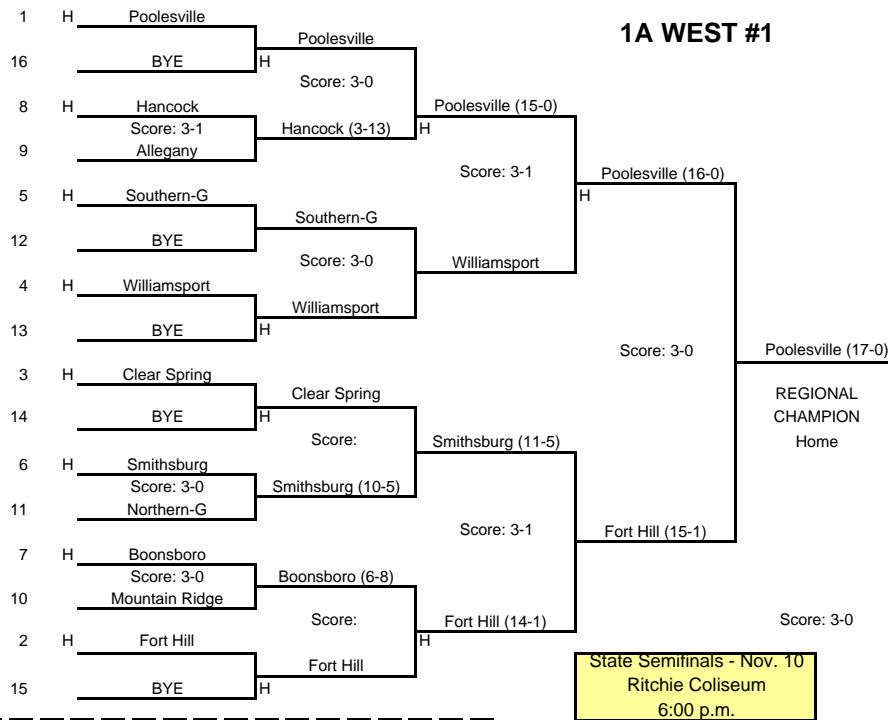

1A WEST #1

1A EAST #3

State Semifinals - Nov. 10
Ritchie Coliseum
6:00 p.m.

STATE CHAMPS!
Poolersville (19-0)
Score: 3-0

State Semifinals - Nov. 10
Ritchie Coliseum
8:00 p.m.

1A NORTH #4

1A SOUTH #2

VS
STATE FINALIST
Glenelg (10-10) Score 3-1
STATE FINALS
U. of Maryland
Ritchie Coliseum
Nov. 14, 2008
6:00 p.m.

2008 STATE TOURNAMENT
1A Girls
Volleyball