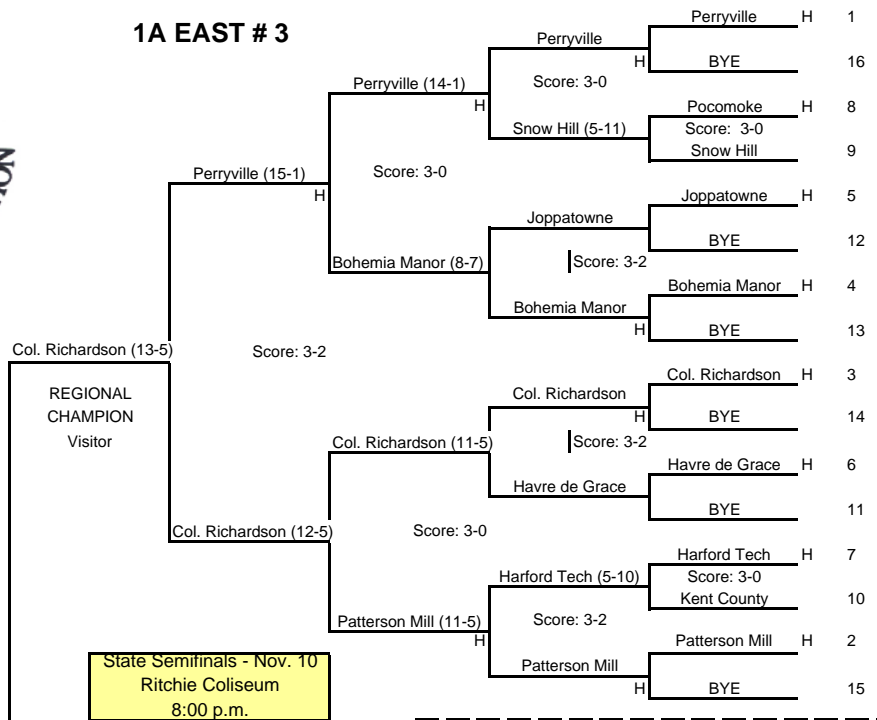

1A WEST #1

1A EAST #3

State Semifinals - Nov. 10
Ritchie Coliseum
6:00 p.m.

STATE CHAMPS!
Poolersville (19-0)
Score: 3-0

State Semifinals - Nov. 10
Ritchie Coliseum
8:00 p.m.

1A NORTH #4

1A SOUTH #2

VS
STATE FINALIST
Glenelg (10-10) Score 3-1
STATE FINALS
U. of Maryland
Ritchie Coliseum
Nov. 14, 2008
6:00 p.m.

2008 STATE TOURNAMENT
1A Girls
Volleyball