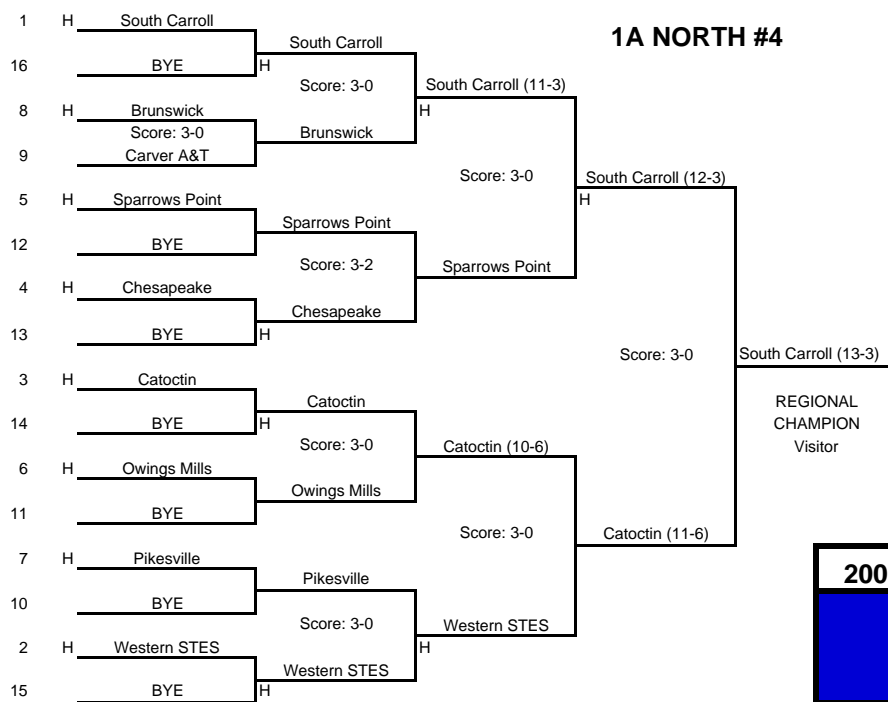

1A WEST #1

1A EAST #3

State Semifinals - Nov. 10
Ritchie Coliseum
6:00 p.m.

STATE CHAMPS!
Poolersville (19-0)
Score: 3-0

State Semifinals - Nov. 10
Ritchie Coliseum
8:00 p.m.

1A NORTH #4

1A SOUTH #2

VS
STATE FINALIST
Glenelg (10-10) Score 3-1
STATE FINALS
U. of Maryland
Ritchie Coliseum
Nov. 14, 2008
6:00 p.m.

2008 STATE TOURNAMENT
1A Girls
Volleyball