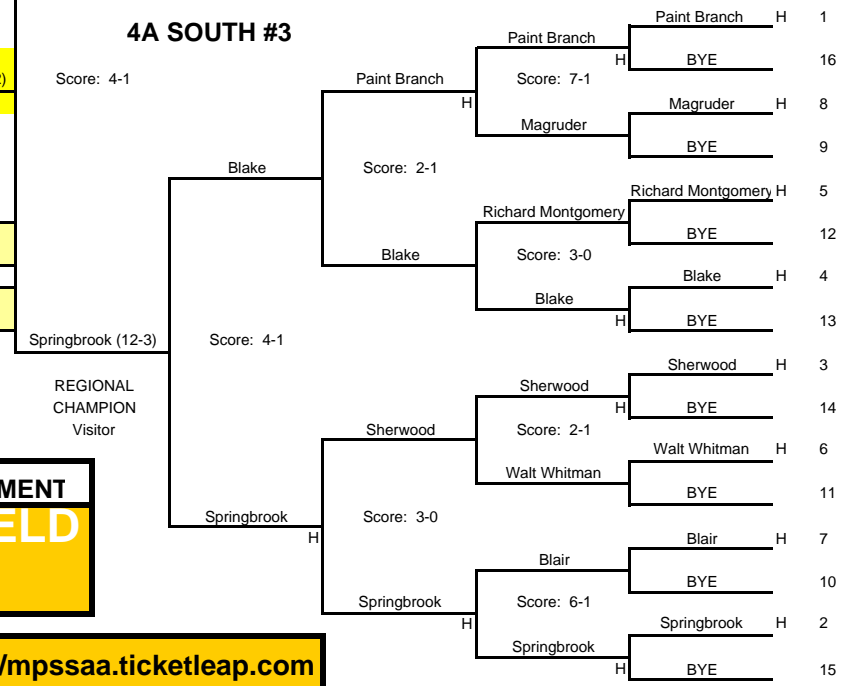

**4A WEST #1**

**4A EAST #2**

State Semifinals - Nov. 7  
Broadneck HS 7 p.m.

State Semifinals - Nov. 7  
Broadneck HS 5 p.m.

State Finalist  
Bethesda-CC (13-4)  
Home

VS

STATE CHAMPS!  
Severna Park (17-2)  
Score: 3-1

STATE FINALS  
Washington College

Nov. 12, 2011

4:00 PM

**4A NORTH #4**

**4A SOUTH #3**

**2011 STATE TOURNAMENT**  
**4A GIRLS FIELD**  
**HOCKEY**

**BUY STATE TICKETS Online @ <https://mpssaa.ticketleap.com>**