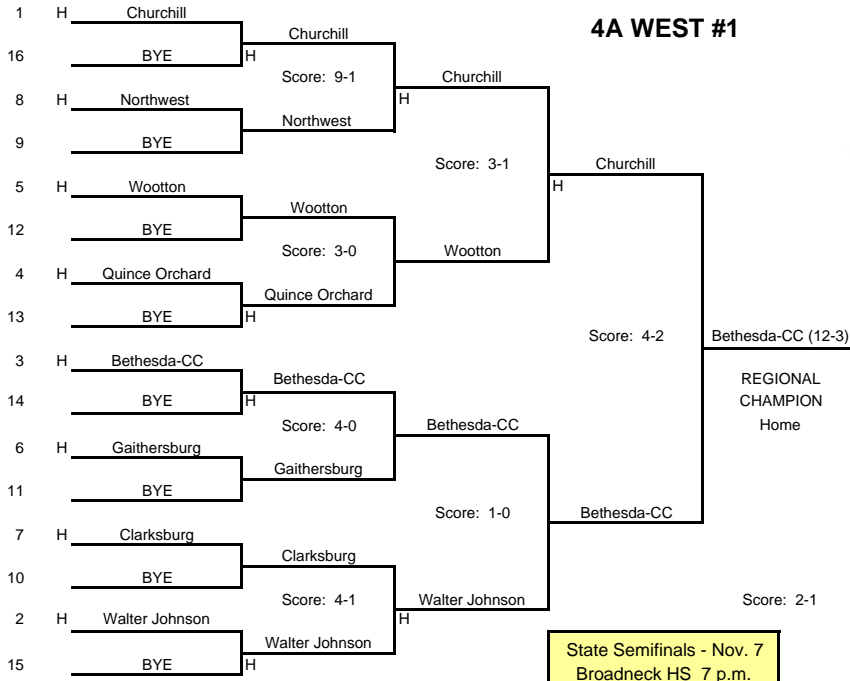

**4A WEST #1**

**4A EAST #2**

State Semifinals - Nov. 7  
Broadneck HS 7 p.m.

State Semifinals - Nov. 7  
Broadneck HS 5 p.m.

State Finalist  
Bethesda-CC (13-4)  
Home

VS

STATE CHAMPS!  
Severna Park (17-2)  
Score: 3-1

STATE FINALS  
Washington College

Nov. 12, 2011

4:00 PM

**4A NORTH #4**

**4A SOUTH #3**

**2011 STATE TOURNAMENT**  
**4A GIRLS FIELD**  
**HOCKEY**

**BUY STATE TICKETS Online @ <https://mpssaa.ticketleap.com>**