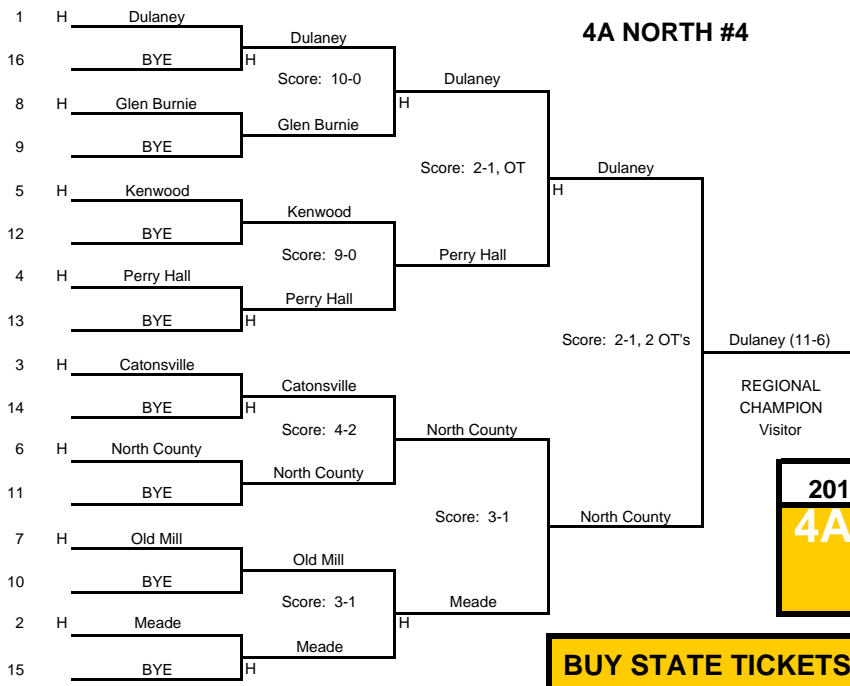

**4A WEST #1**

**4A EAST #2**

State Semifinals - Nov. 7  
Broadneck HS 7 p.m.

State Semifinals - Nov. 7  
Broadneck HS 5 p.m.

State Finalist  
Bethesda-CC (13-4)  
Home

VS

STATE CHAMPS!  
Severna Park (17-2)  
Score: 3-1

STATE FINALS  
Washington College

Nov. 12, 2011

4:00 PM

**4A NORTH #4**

**4A SOUTH #3**

**2011 STATE TOURNAMENT**  
**4A GIRLS FIELD**  
**HOCKEY**

**BUY STATE TICKETS Online @ <https://mpssaa.ticketleap.com>**