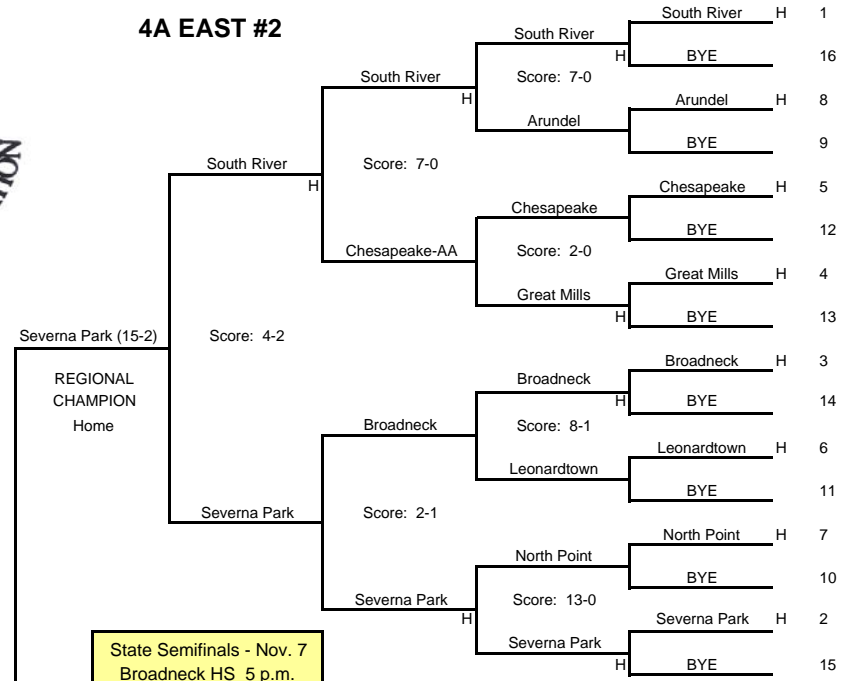

**4A WEST #1**

**4A EAST #2**

State Semifinals - Nov. 7  
Broadneck HS 7 p.m.

State Semifinals - Nov. 7  
Broadneck HS 5 p.m.

State Finalist  
Bethesda-CC (13-4)  
Home

VS

STATE CHAMPS!  
Severna Park (17-2)  
Score: 3-1

STATE FINALS  
Washington College

Nov. 12, 2011

4:00 PM

**4A NORTH #4**

**4A SOUTH #3**

**2011 STATE TOURNAMENT**  
**4A GIRLS FIELD**  
**HOCKEY**

**BUY STATE TICKETS Online @ <https://mpssaa.ticketleap.com>**