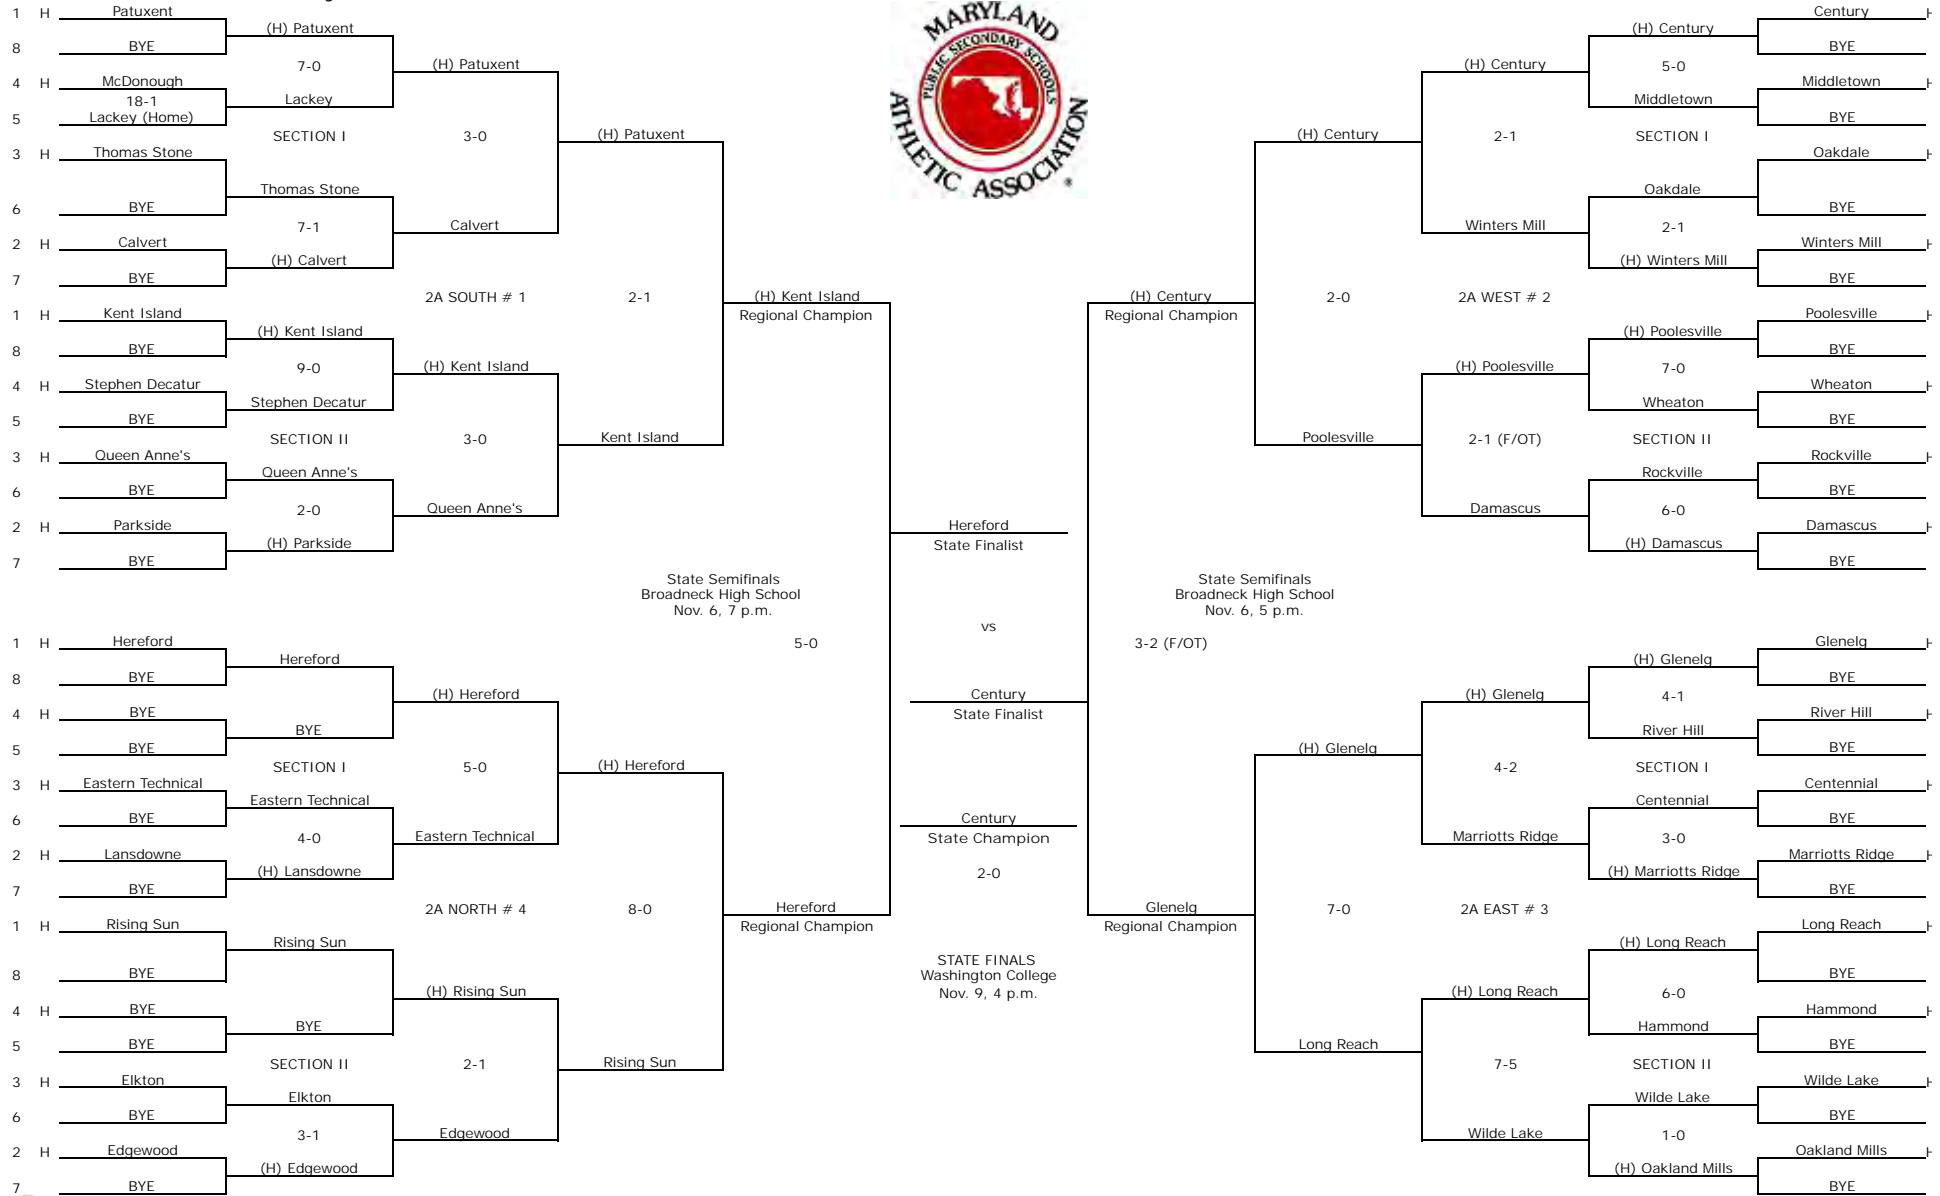

2013 Class 2A Field Hockey

 Powered By CountySportsZone.com
 For MPSSAA State Semifinals and Finals Tickets Visit
<https://mpssaa.ticketleap.com>