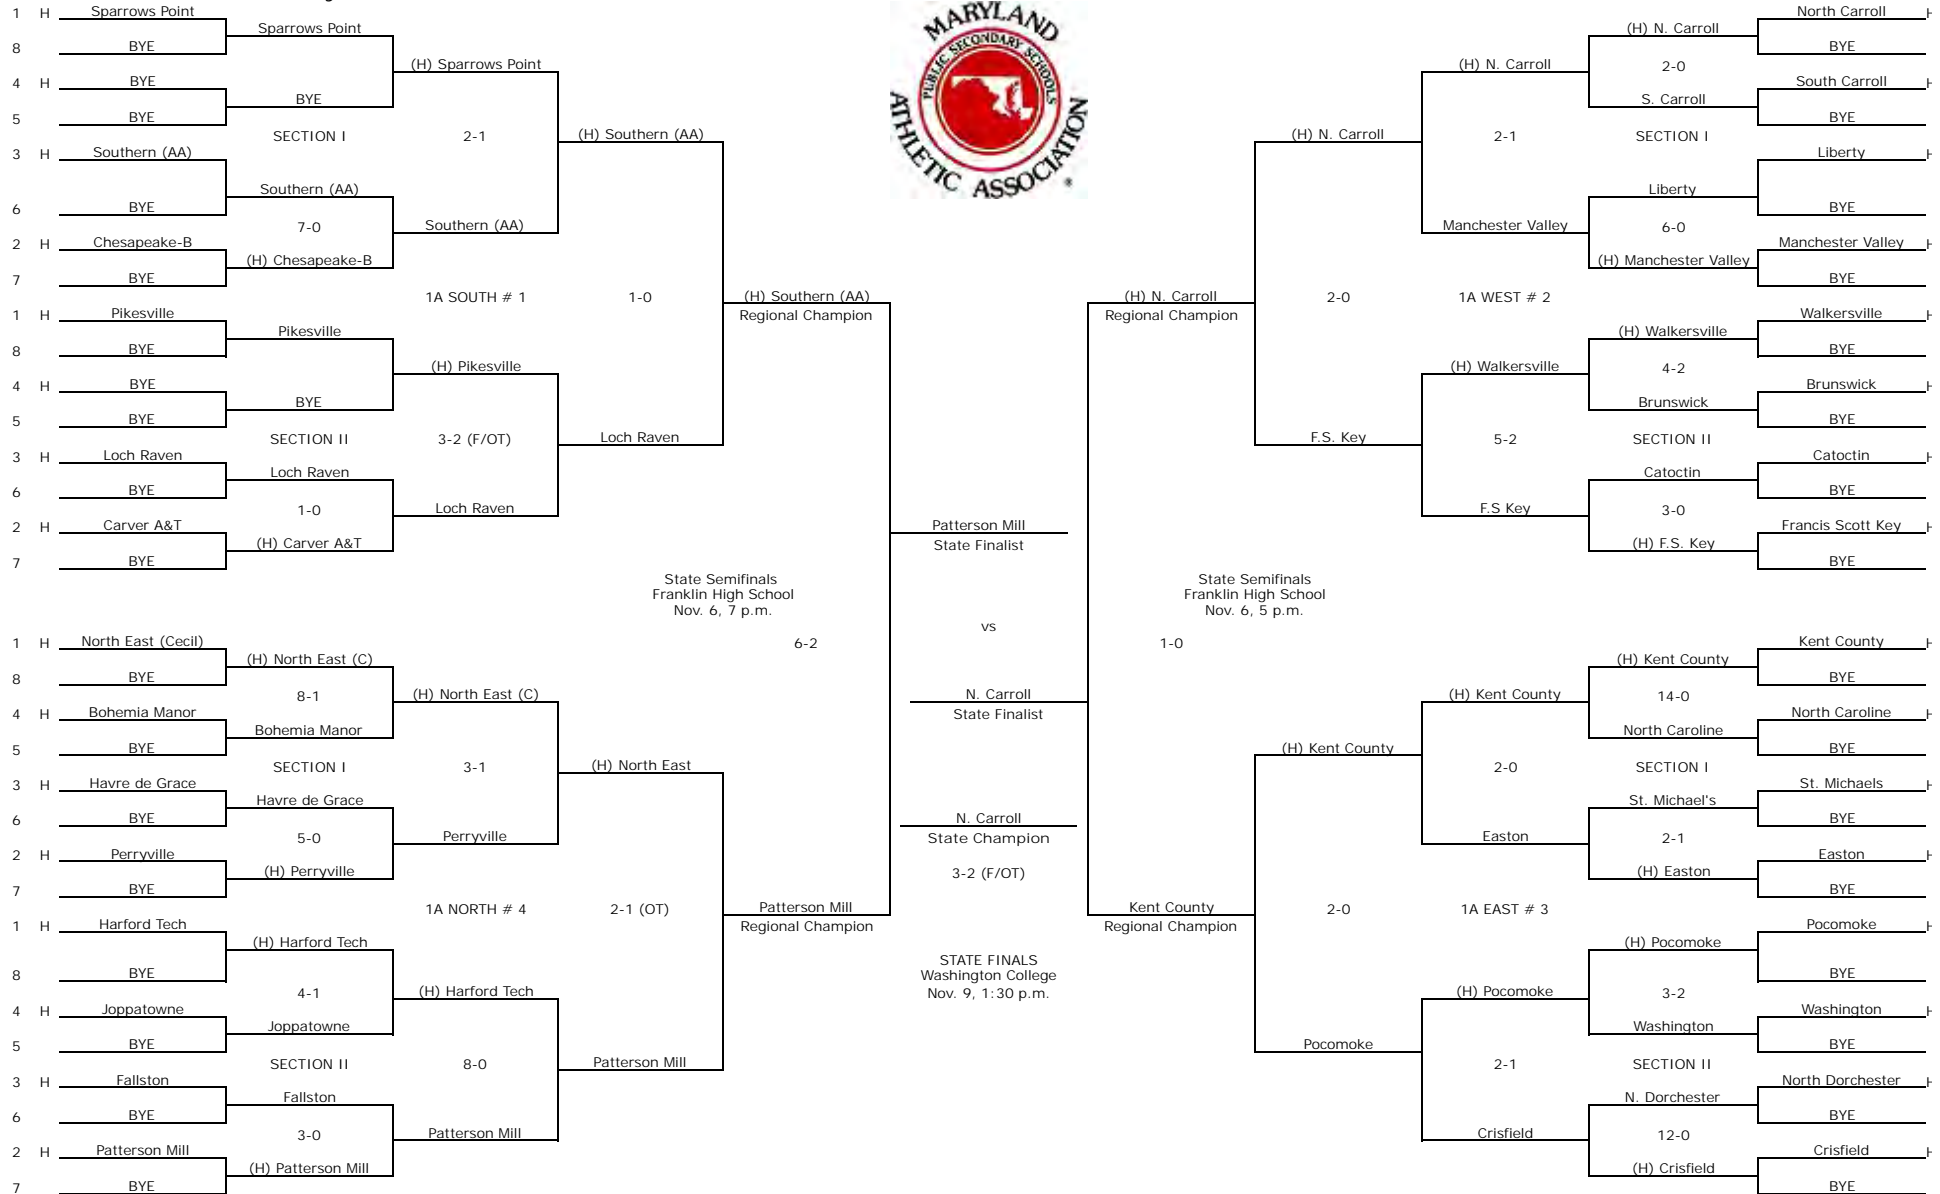

# 2013 Class 1A Field Hockey

Powered By CountySportsZone.com  
 For MPSSAA State Semifinals and Finals Tickets Visit  
<https://mpssaa.ticketleap.com>