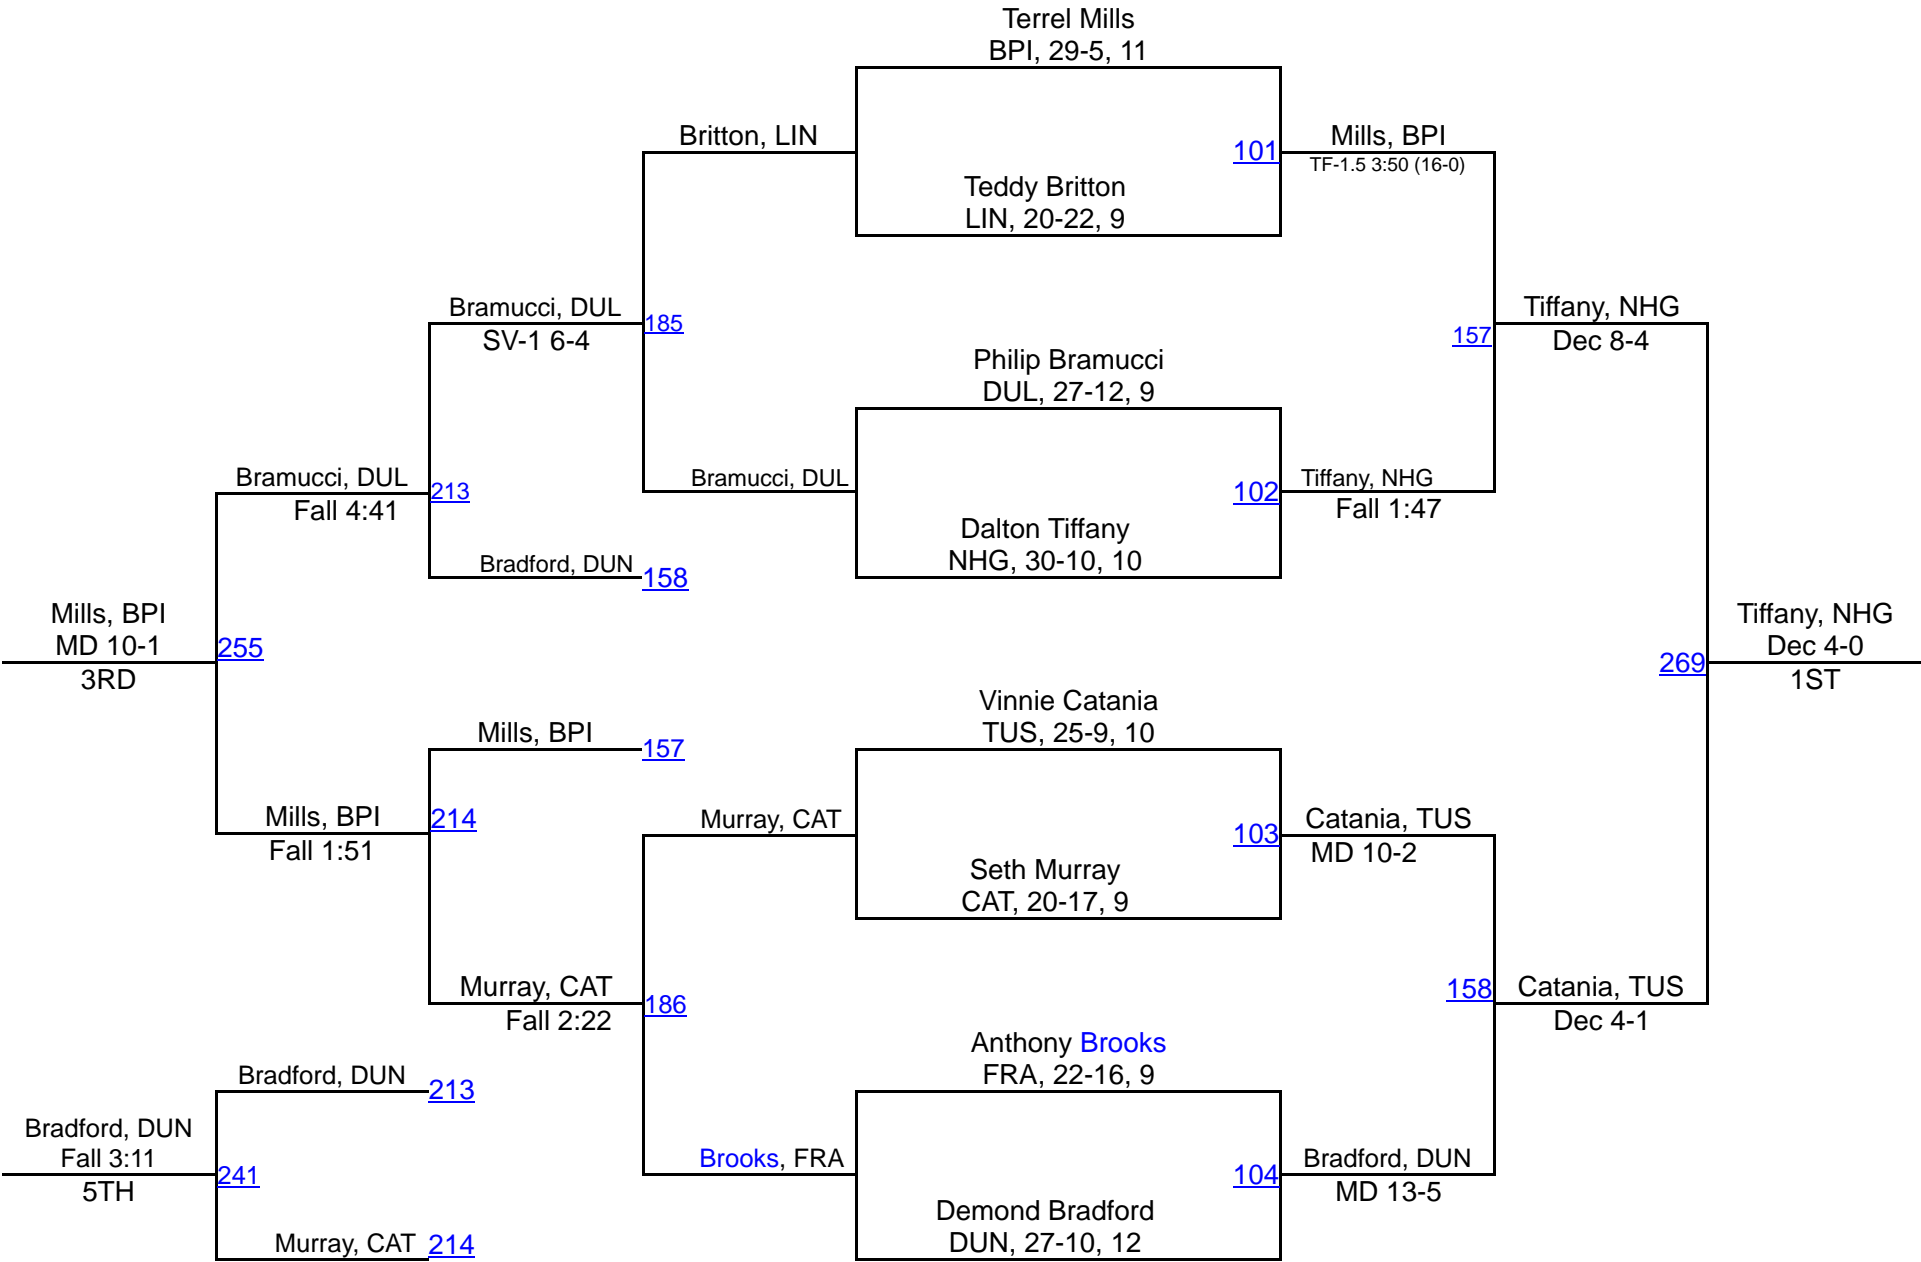

2016 MPSSAA 4A/3A North Region Tourn

2016 MPSSAA 4A/3A North Region Tourn

2016 MPSSAA 4A/3A North Region Tourn

120

2016 MPSSAA 4A/3A North Region Tourn

2016 MPSSAA 4A/3A North Region Tourn

2016 MPSSAA 4A/3A North Region Tourn

2016 MPSSAA 4A/3A North Region Tour

2016 MPSSAA 4A/3A North Region Tourn

Team Scores

1.	Oakdale	185.5
2.	North Hagerstown	150.5
3.	Urbana	131.0
4.	Dundalk	79.5
5.	Westminster	75.0
6.	Catonsville	65.0
7.	Perry Hall	59.0
8.	Franklin	47.0
9.	Linganore	42.5
10.	Digital Harbor	39.5
11.	Tuscarora	37.0
12.	Kenwood	32.0
13.	Baltimore Poly	30.5
14.	South Hagerstown	28.0
15.	Milford Mill Academy	27.0
16.	Woodlawn	26.0
17.	Mergenthaler	24.0
18.	Dulaney	11.0
19.	City College	9.0
20.	Lansdowne	7.0
21.	Patapsco	5.0
22.	Parkville	4.0
22.	Thomas Johnson	4.0
24.	Douglass-B	0.0
24.	Frederick	0.0
24.	Towson	0.0