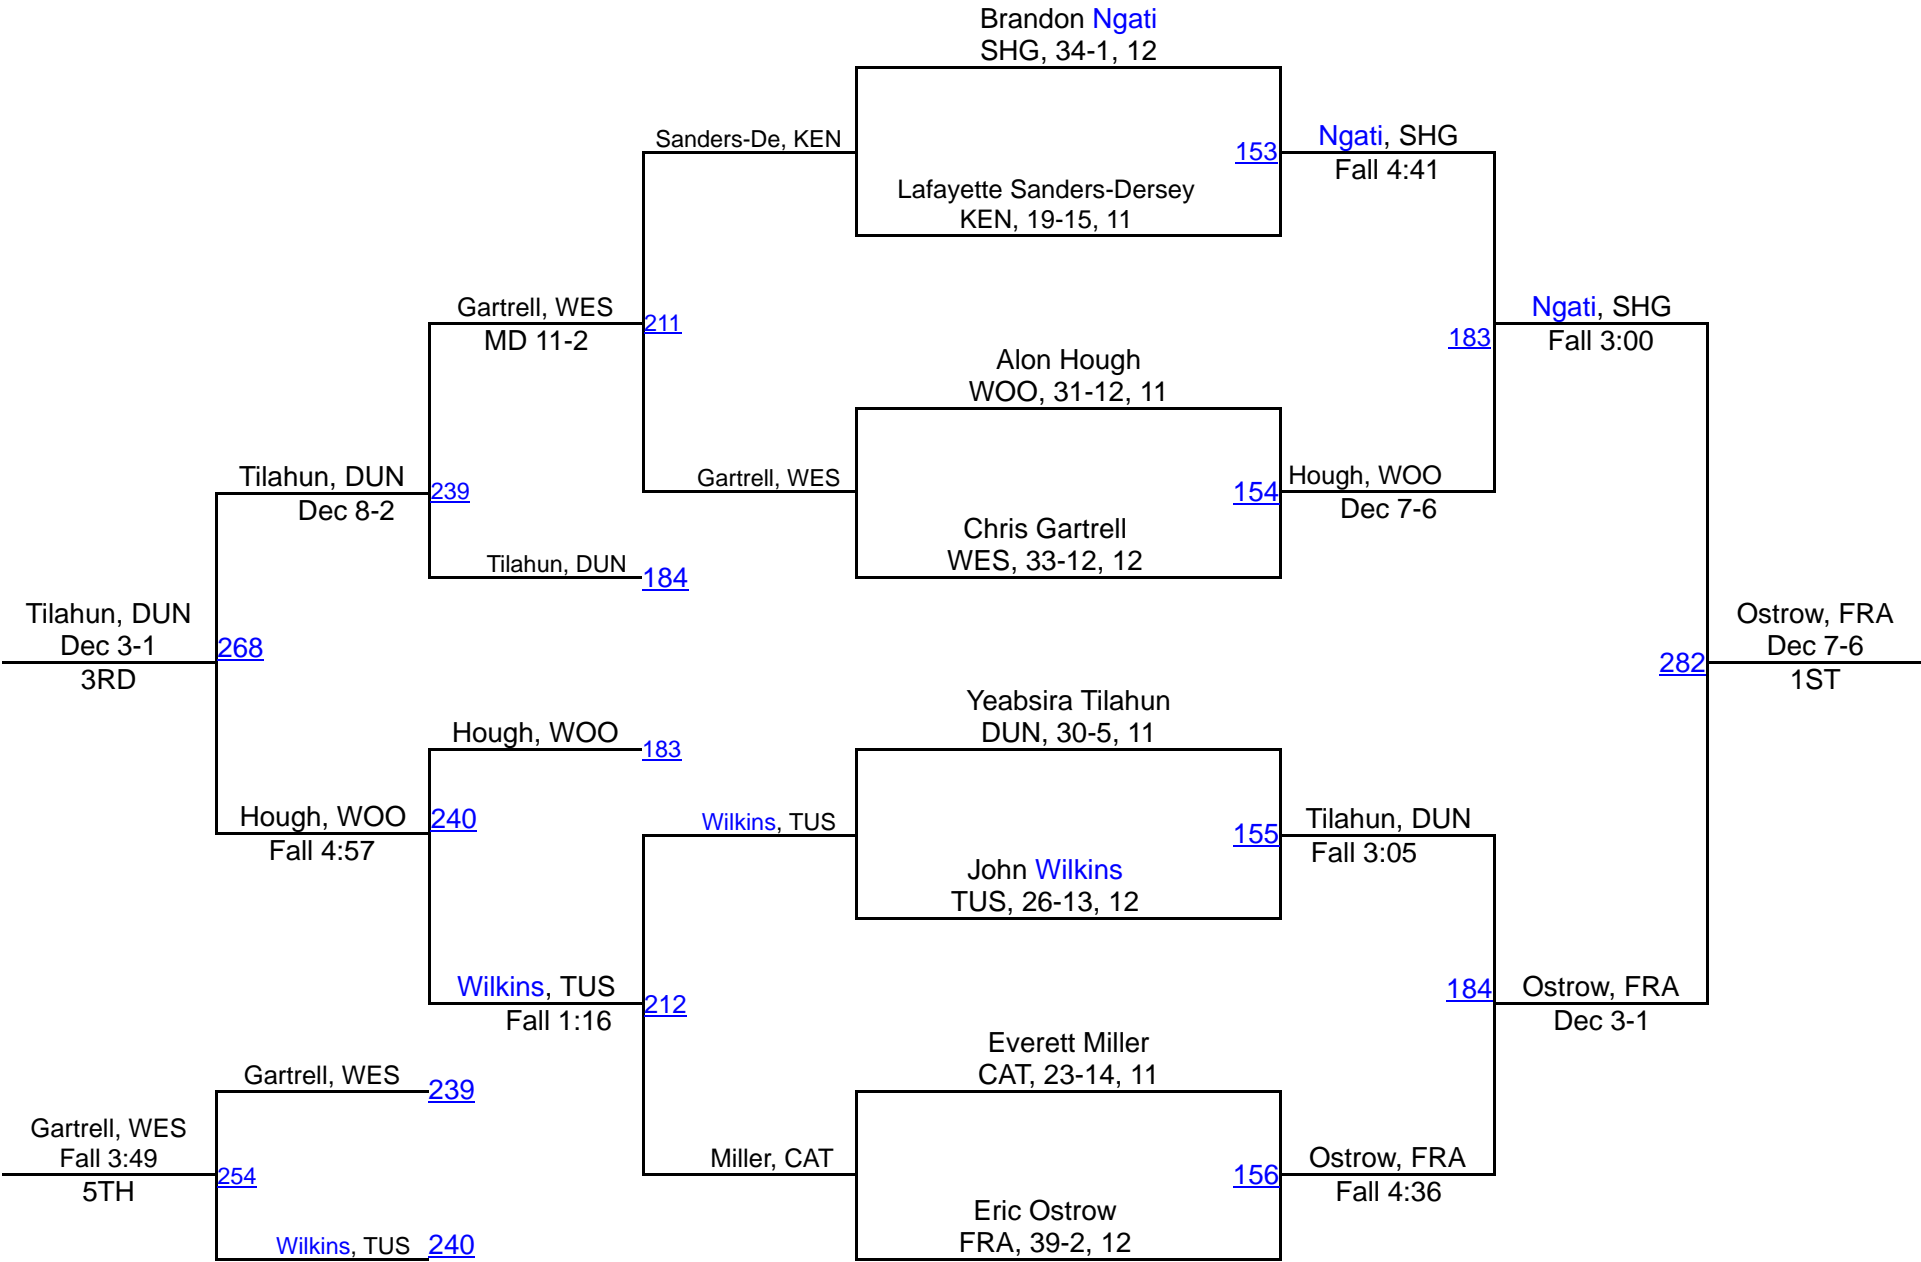

2016 MPSSAA 4A/3A North Region Tour

2016 MPSSAA 4A/3A North Region Tourn

Team Scores

1.	Oakdale	185.5
2.	North Hagerstown	150.5
3.	Urbana	131.0
4.	Dundalk	79.5
5.	Westminster	75.0
6.	Catonsville	65.0
7.	Perry Hall	59.0
8.	Franklin	47.0
9.	Linganore	42.5
10.	Digital Harbor	39.5
11.	Tuscarora	37.0
12.	Kenwood	32.0
13.	Baltimore Poly	30.5
14.	South Hagerstown	28.0
15.	Milford Mill Academy	27.0
16.	Woodlawn	26.0
17.	Mergenthaler	24.0
18.	Dulaney	11.0
19.	City College	9.0
20.	Lansdowne	7.0
21.	Patapsco	5.0
22.	Parkville	4.0
22.	Thomas Johnson	4.0
24.	Douglass-B	0.0
24.	Frederick	0.0
24.	Towson	0.0