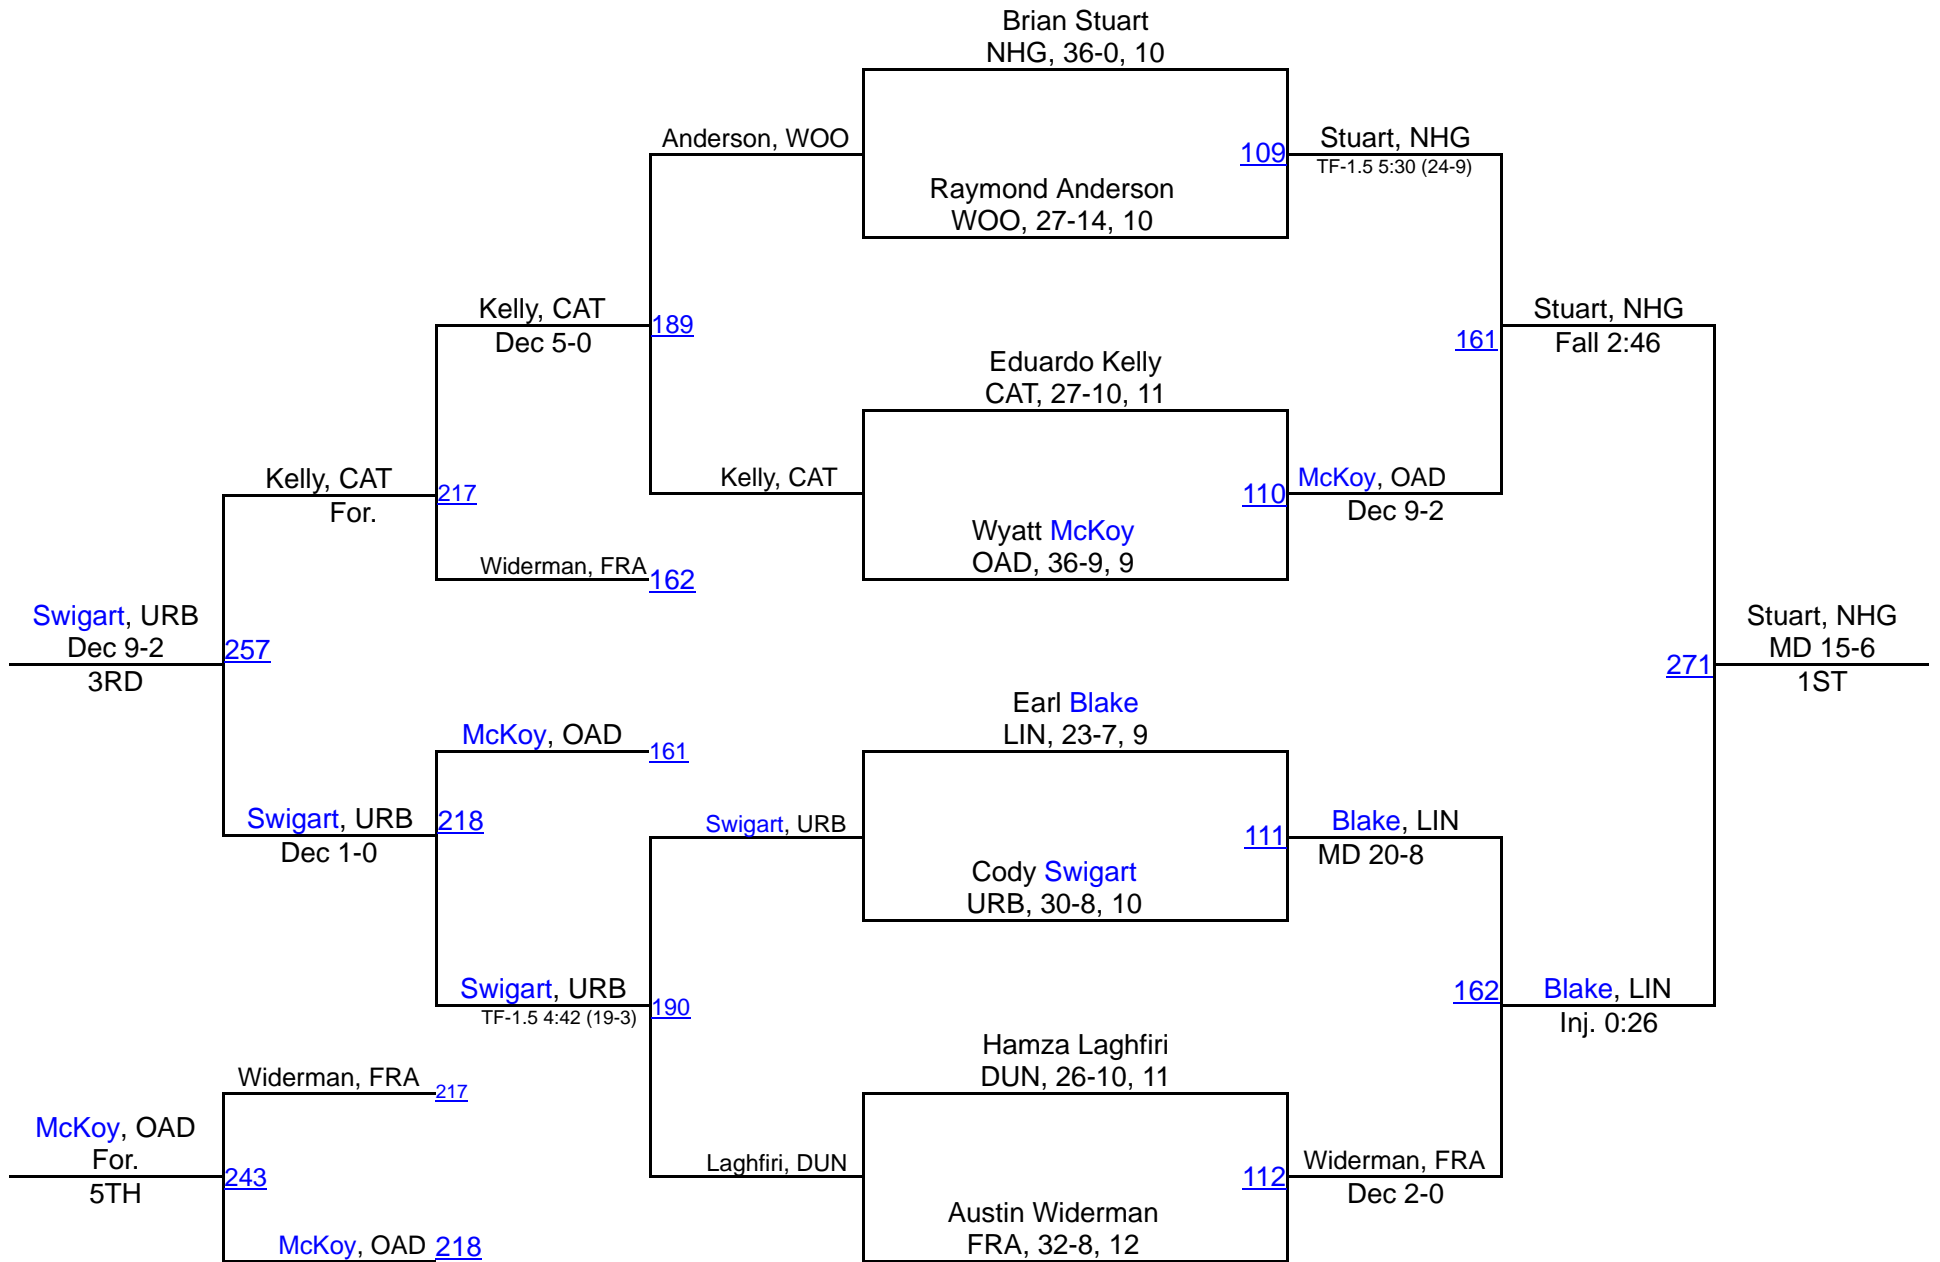

2016 MPSSAA 4A/3A North Region Tourn

120