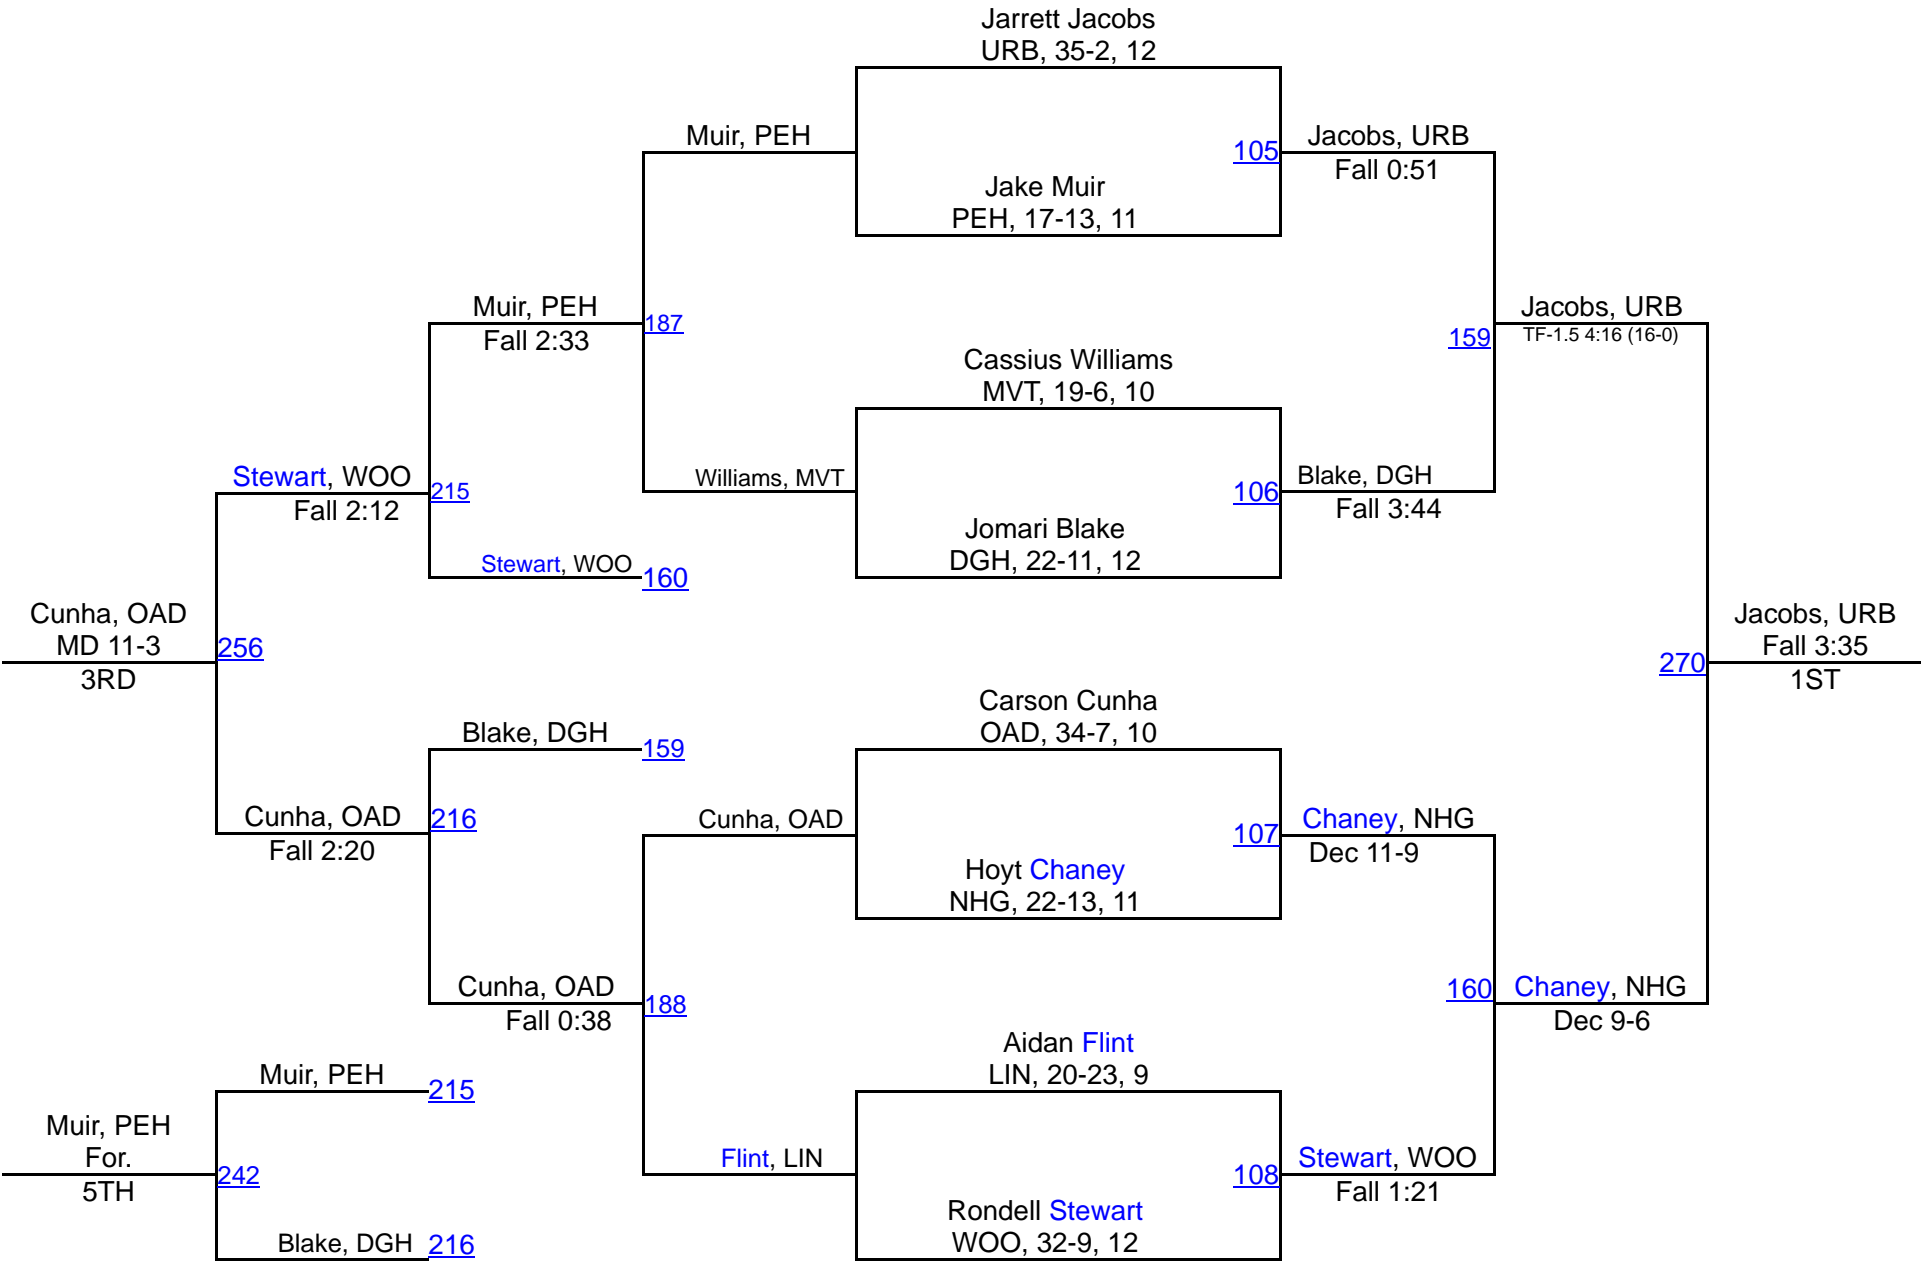

2016 MPSSAA 4A/3A North Region Tourn