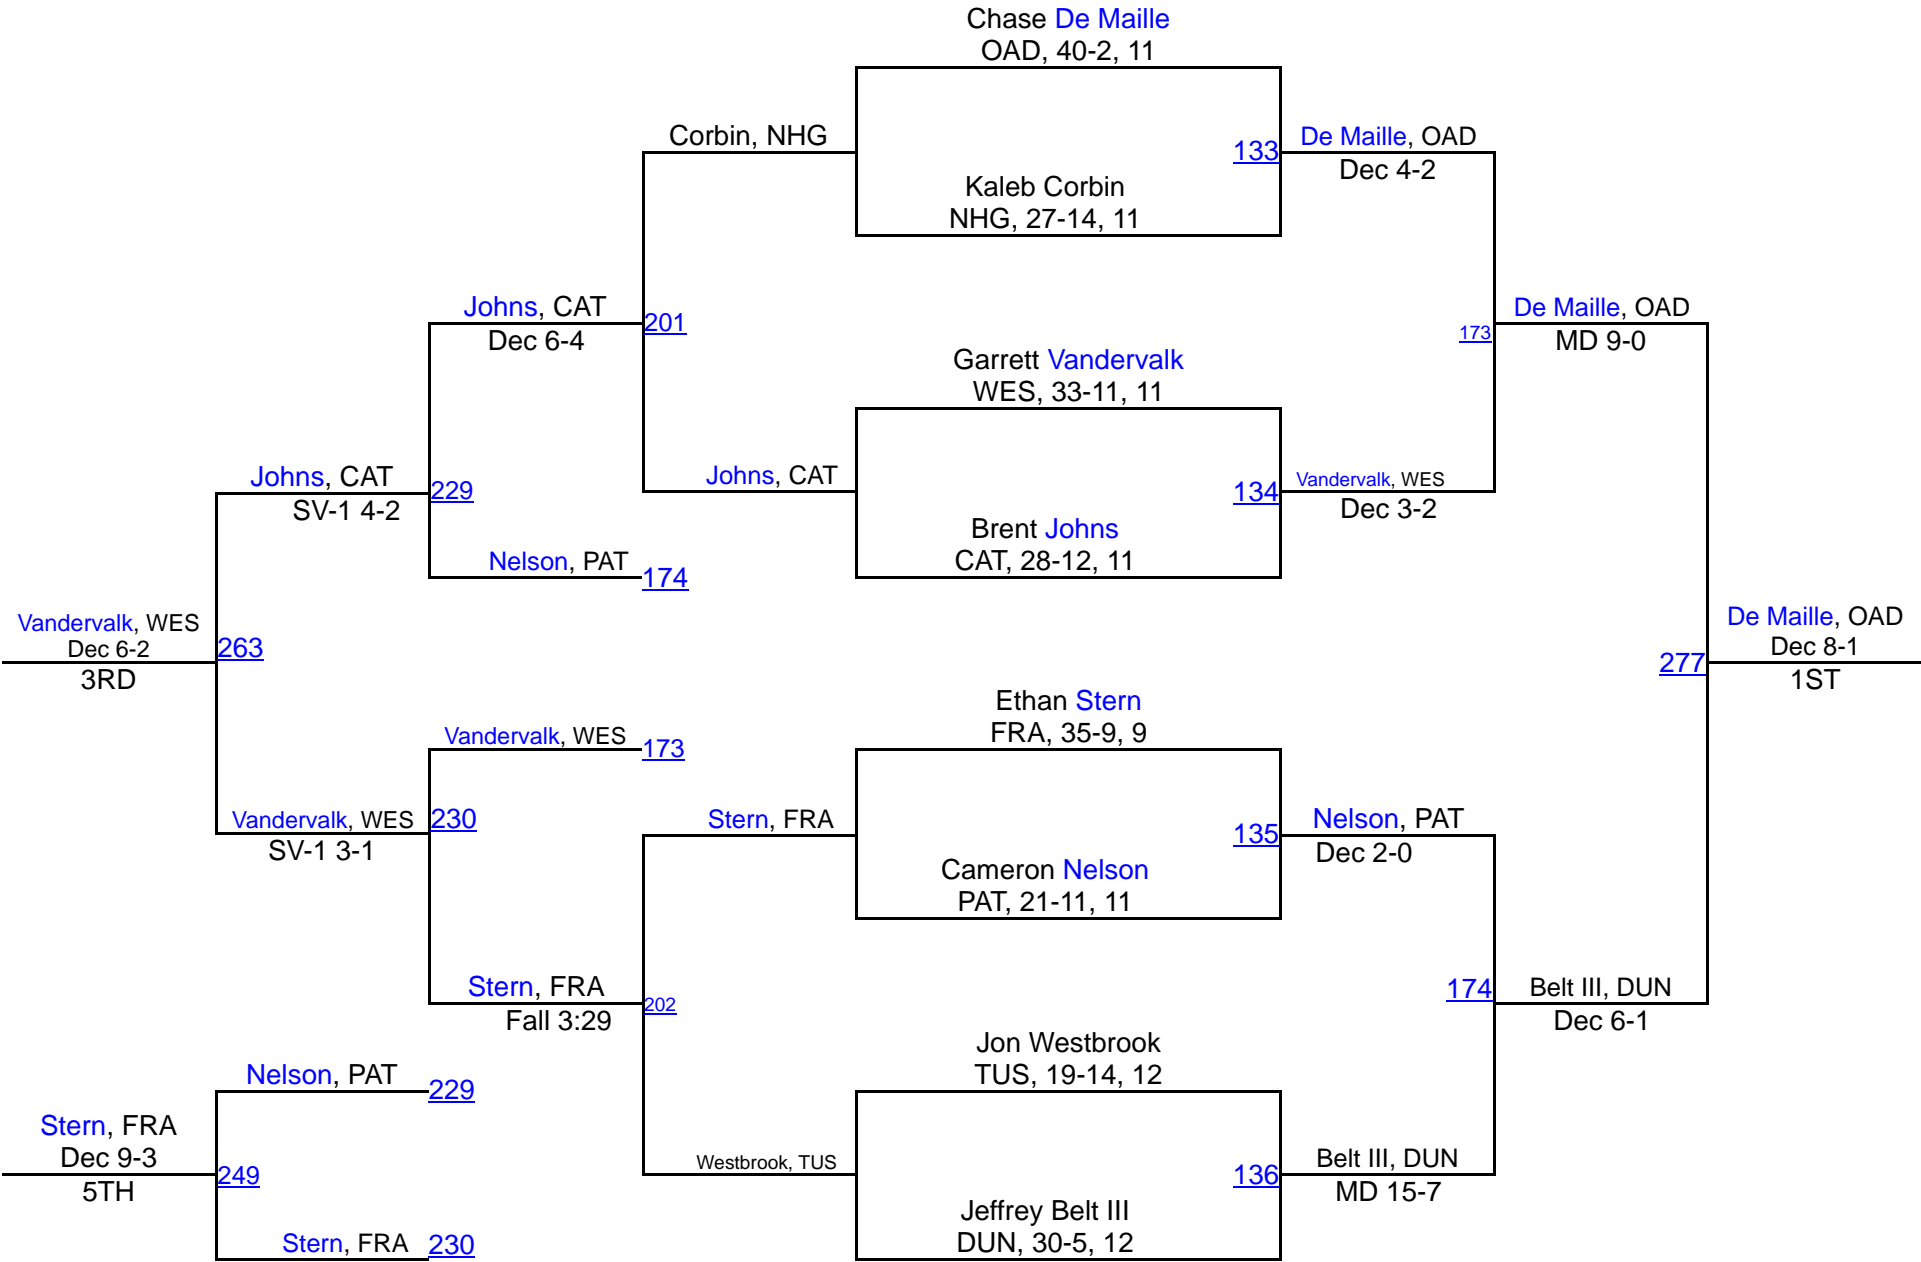

2016 MPSSAA 4A/3A North Region Tourn