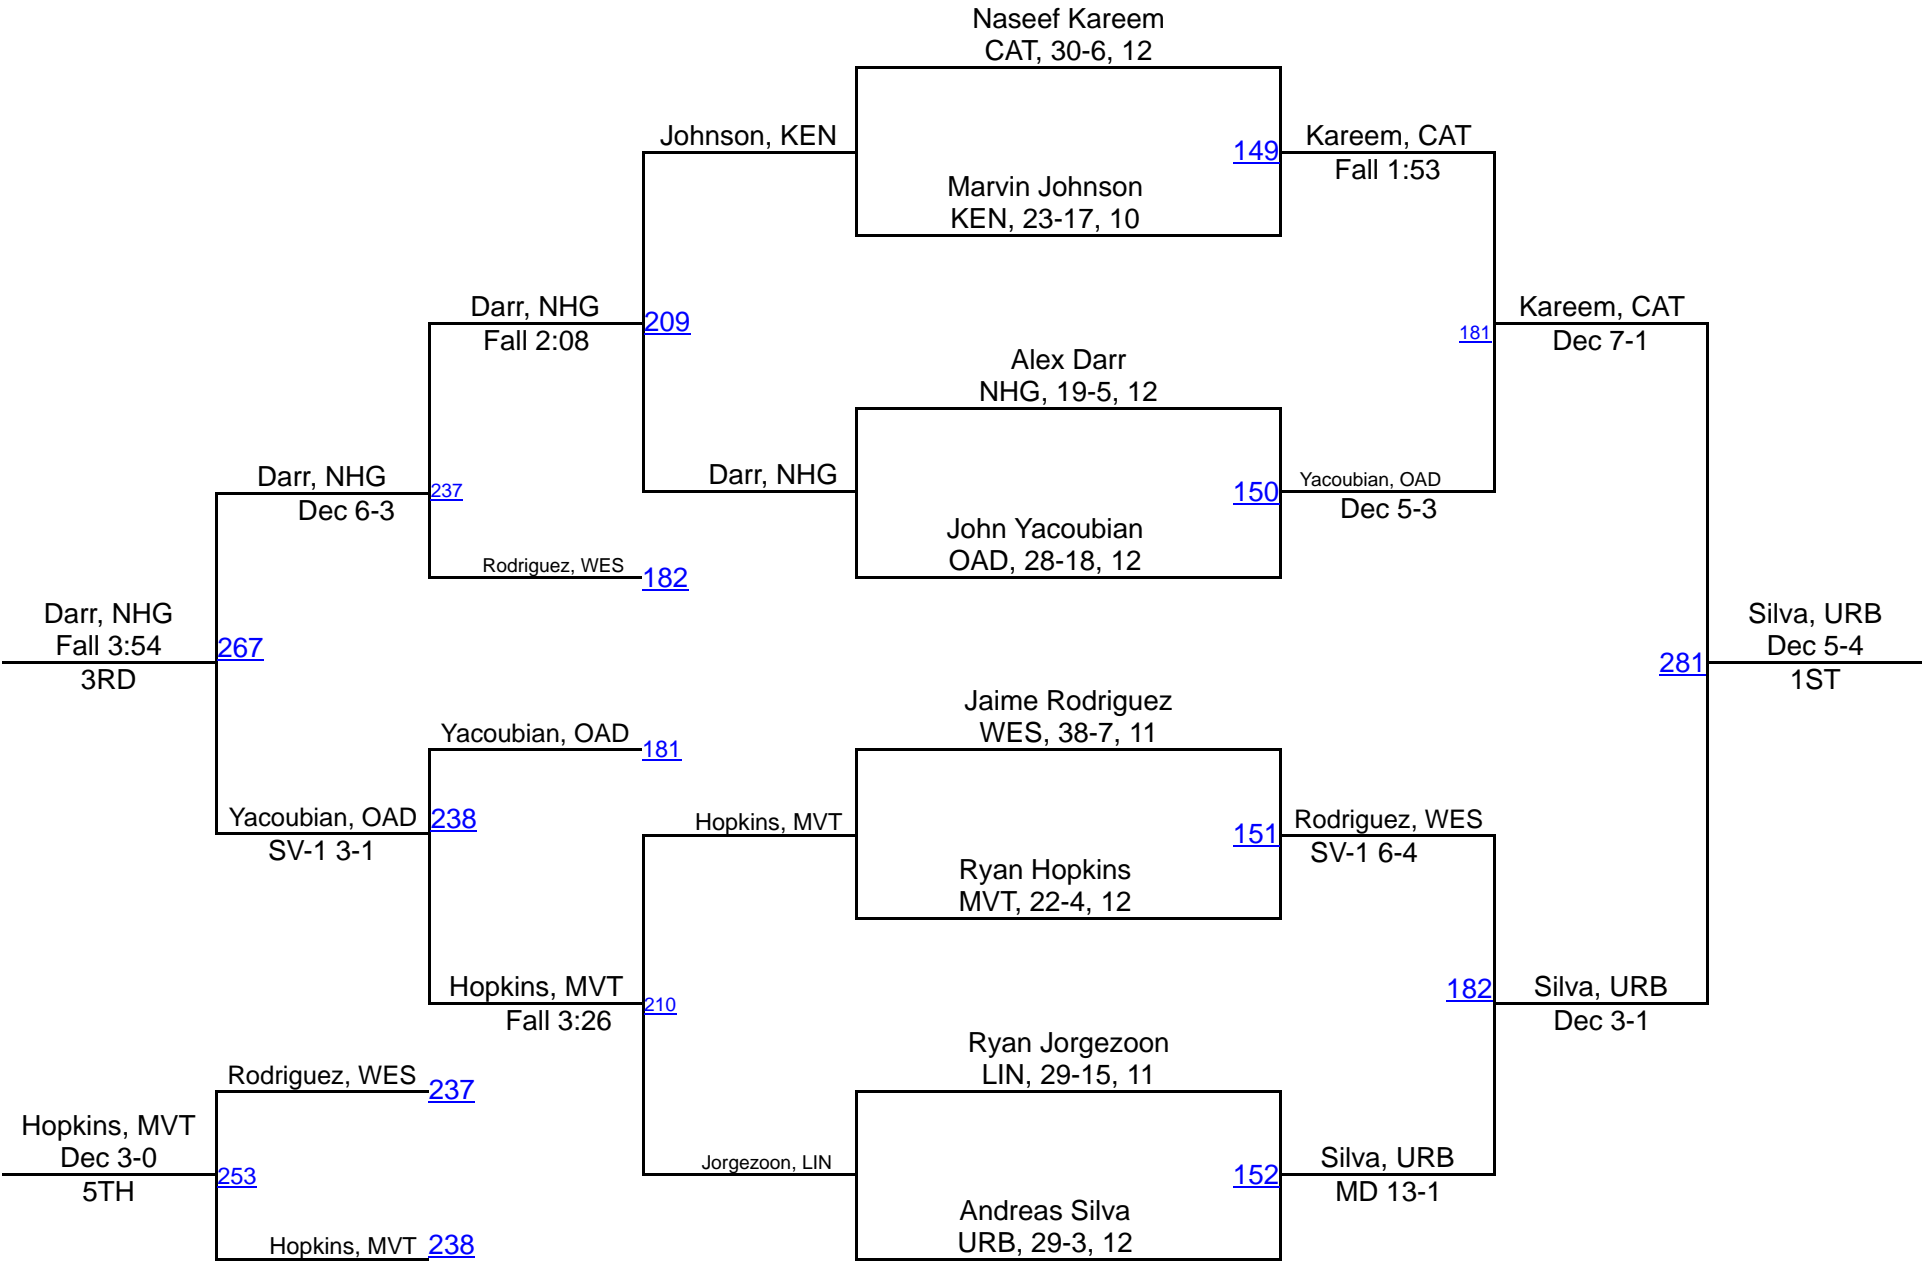

2016 MPSSAA 4A/3A North Region Tour

2016 MPSSAA 4A/3A North Region Tourn

Team Scores

1.	Oakdale	185.5
2.	North Hagerstown	150.5
3.	Urbana	131.0
4.	Dundalk	79.5
5.	Westminster	75.0
6.	Catonsville	65.0
7.	Perry Hall	59.0
8.	Franklin	47.0
9.	Linganore	42.5
10.	Digital Harbor	39.5
11.	Tuscarora	37.0
12.	Kenwood	32.0
13.	Baltimore Poly	30.5
14.	South Hagerstown	28.0
15.	Milford Mill Academy	27.0
16.	Woodlawn	26.0
17.	Mergenthaler	24.0
18.	Dulaney	11.0
19.	City College	9.0
20.	Lansdowne	7.0
21.	Patapsco	5.0
22.	Parkville	4.0
22.	Thomas Johnson	4.0
24.	Douglass-B	0.0
24.	Frederick	0.0
24.	Towson	0.0