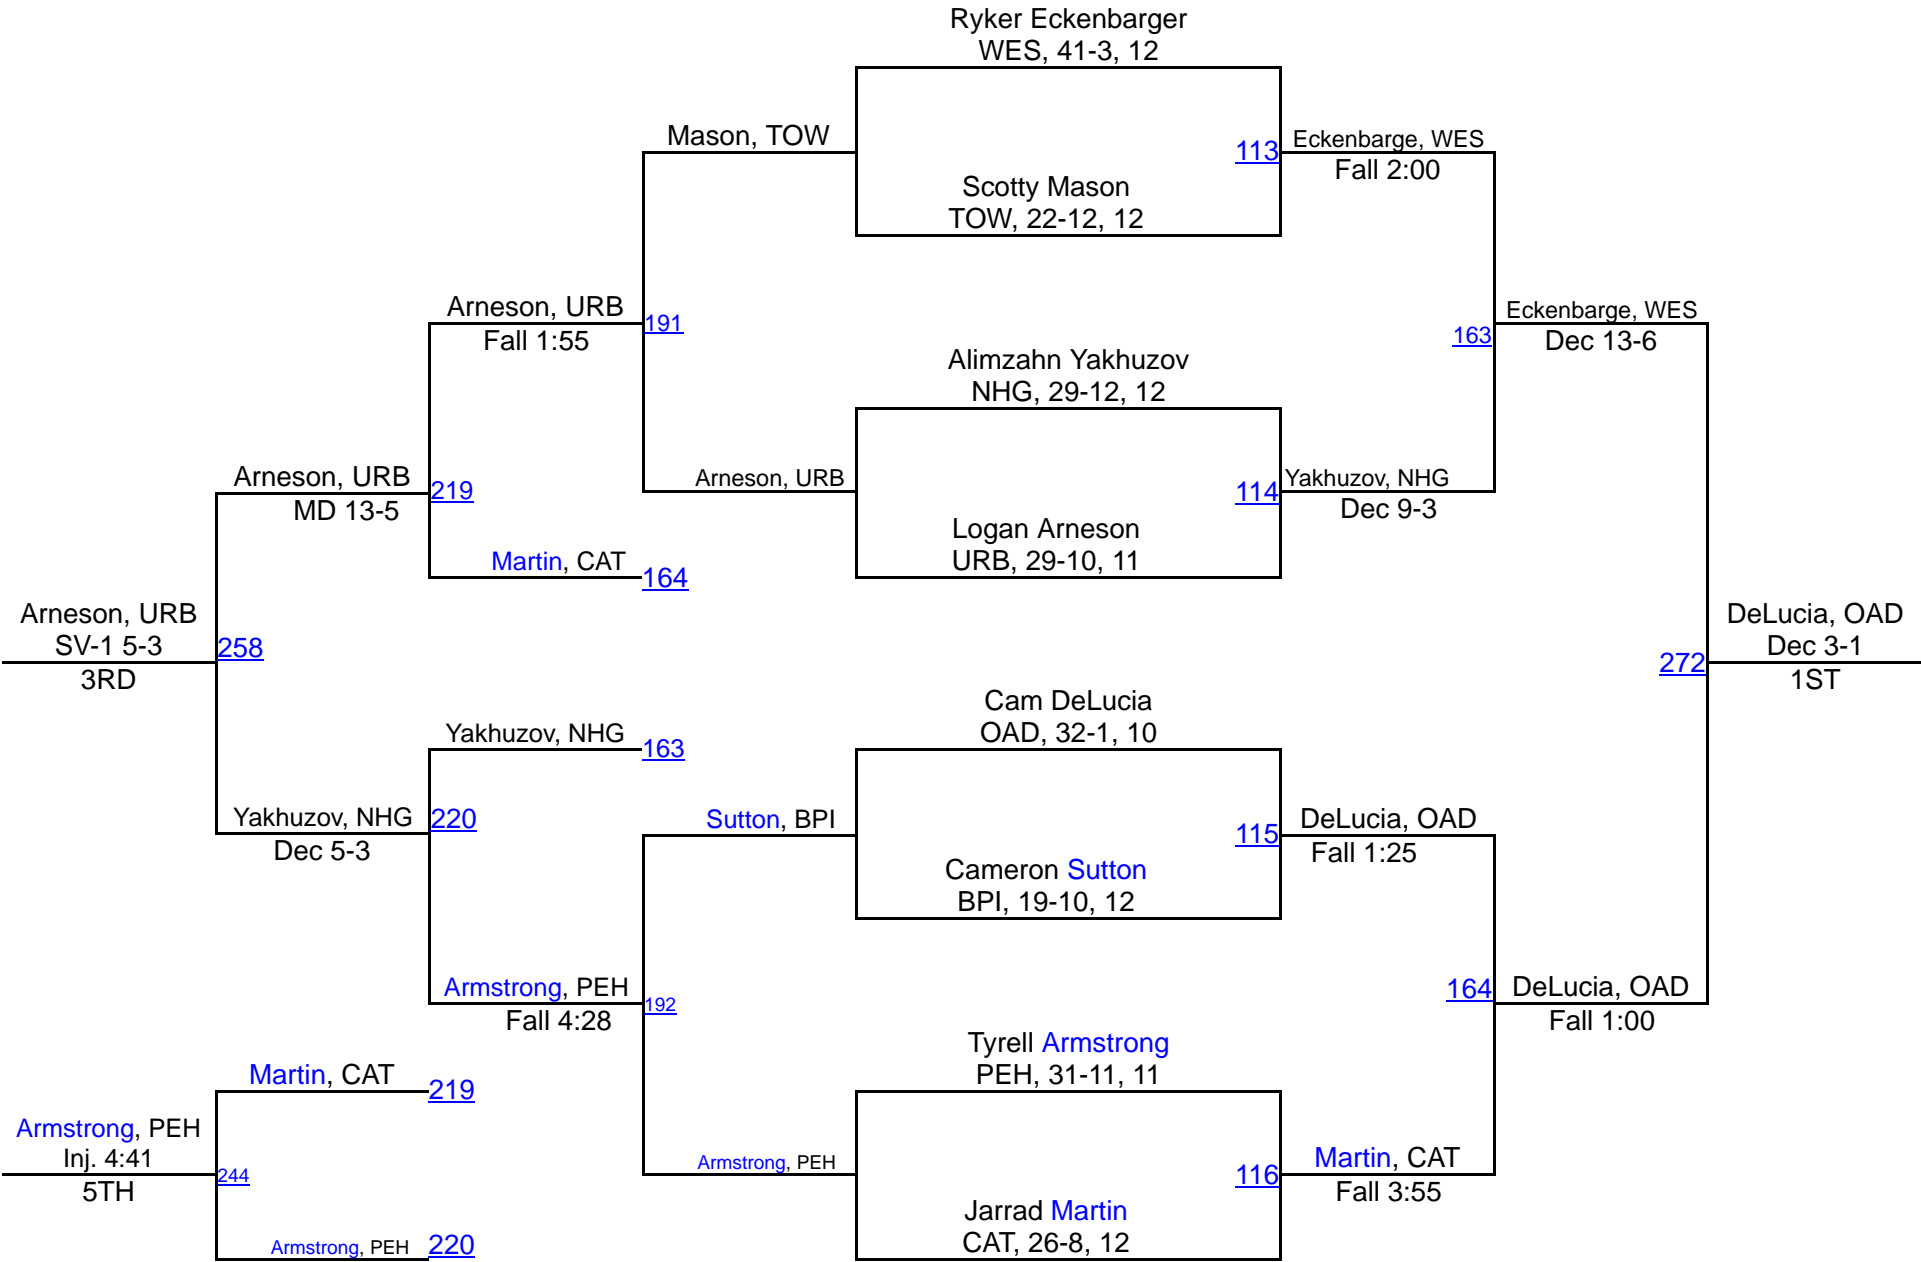

2016 MPSSAA 4A/3A North Region Tourn

2016 MPSSAA 4A/3A North Region Tourn

2016 MPSSAA 4A/3A North Region Tourn

120

2016 MPSSAA 4A/3A North Region Tourn

2016 MPSSAA 4A/3A North Region Tourn

2016 MPSSAA 4A/3A North Region Tourn