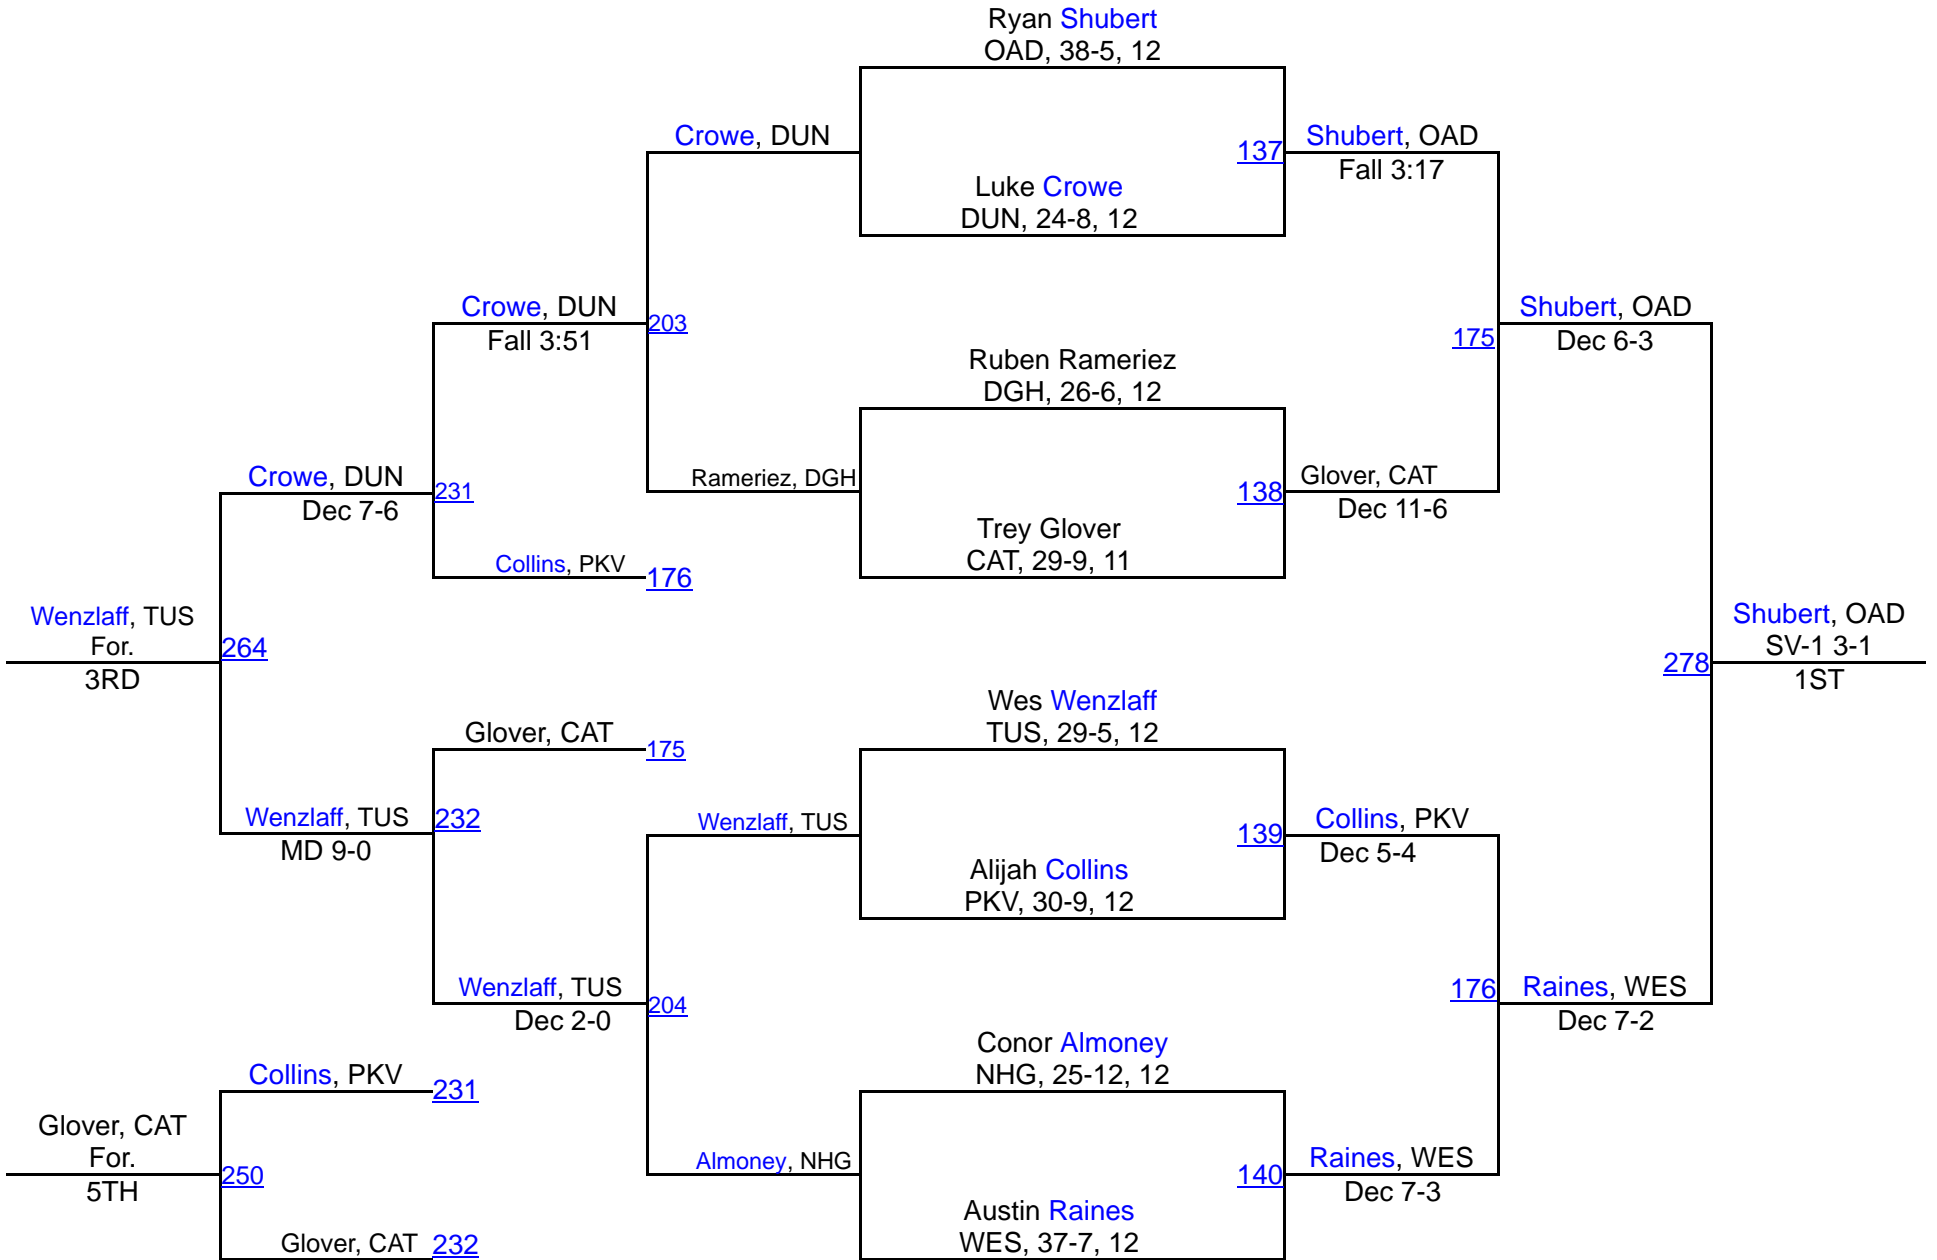

2016 MPSSAA 4A/3A North Region Tourn

170