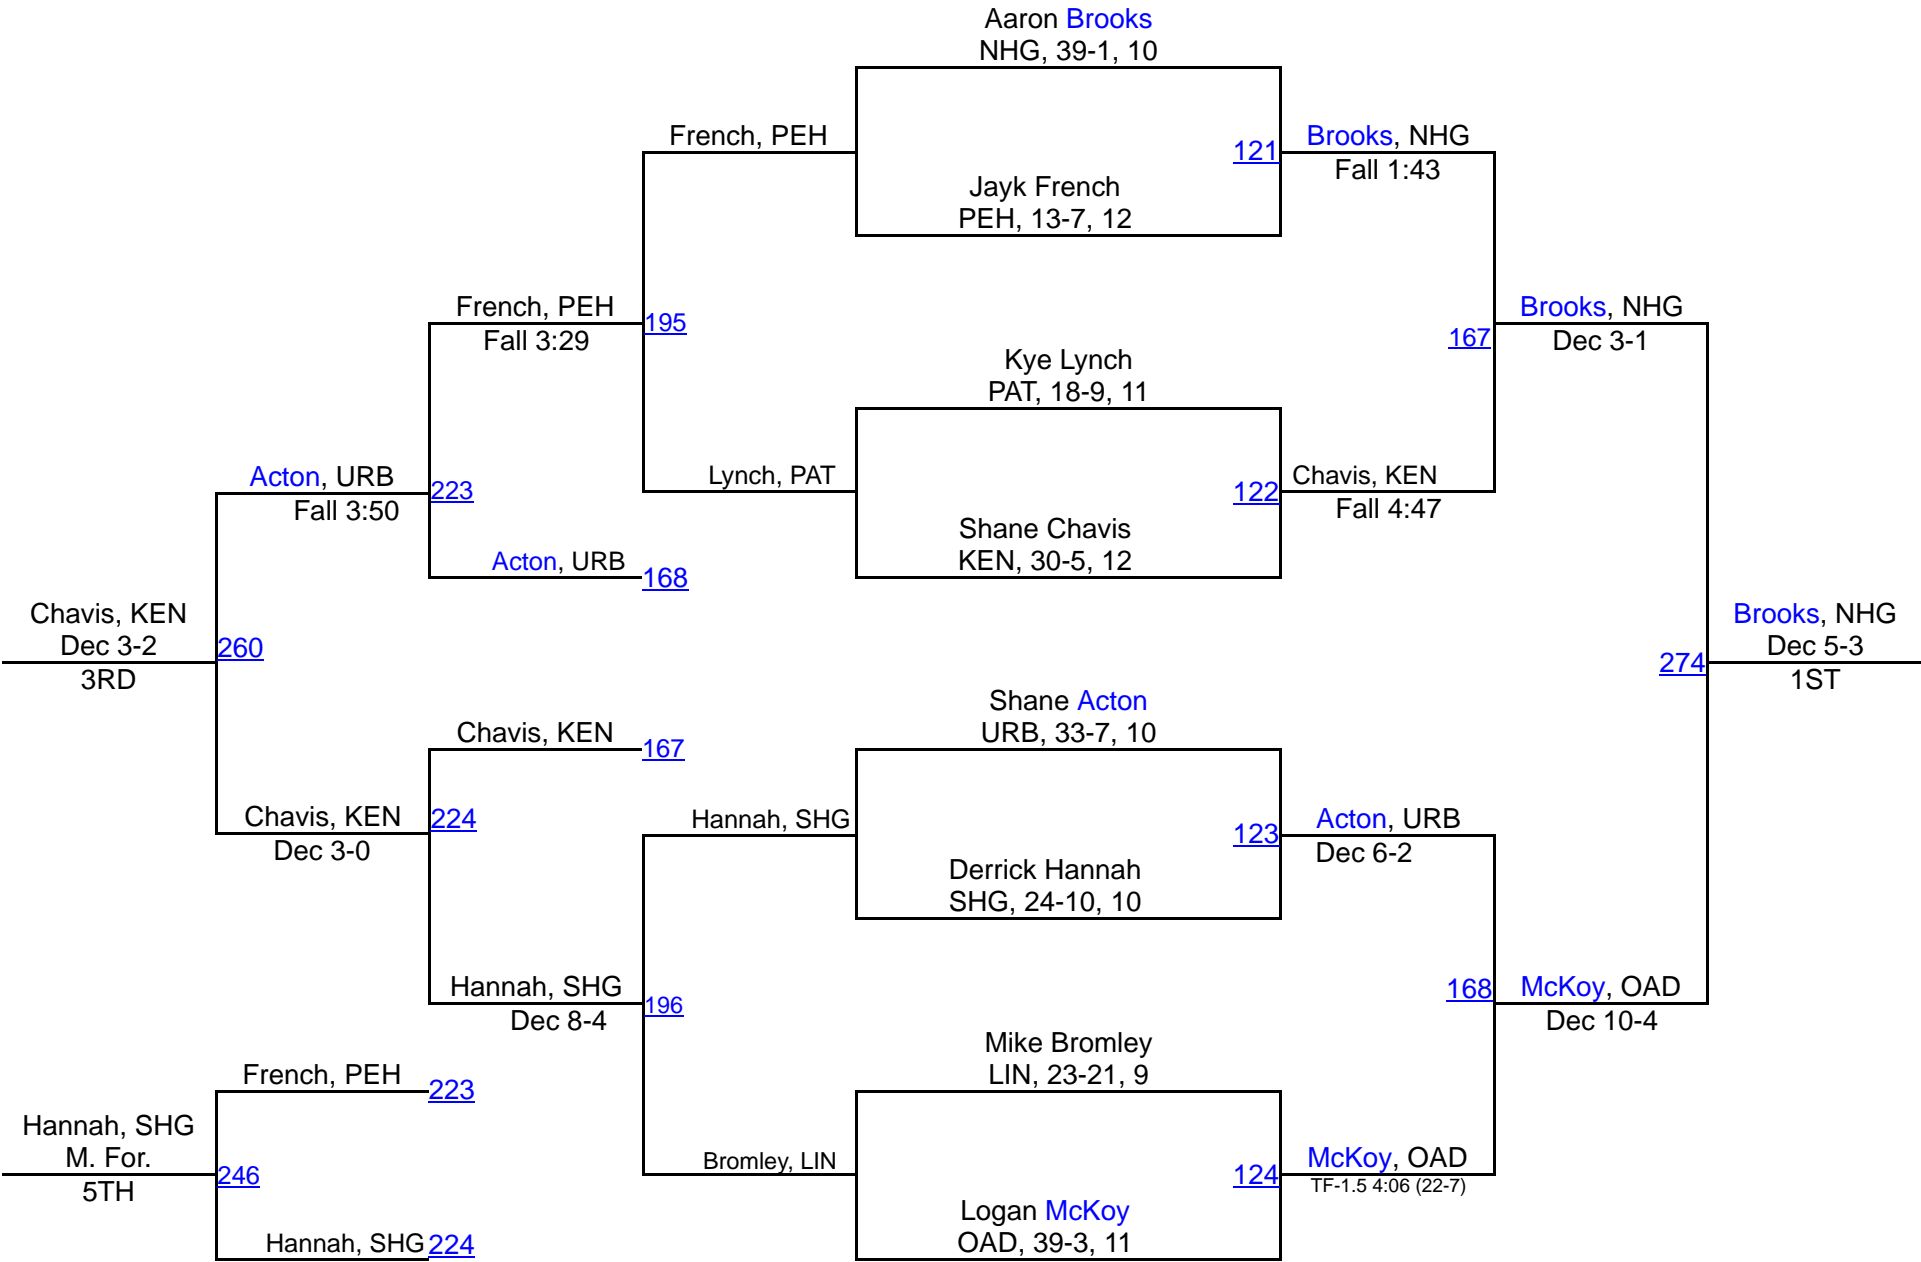

2016 MPSSAA 4A/3A North Region Tourn