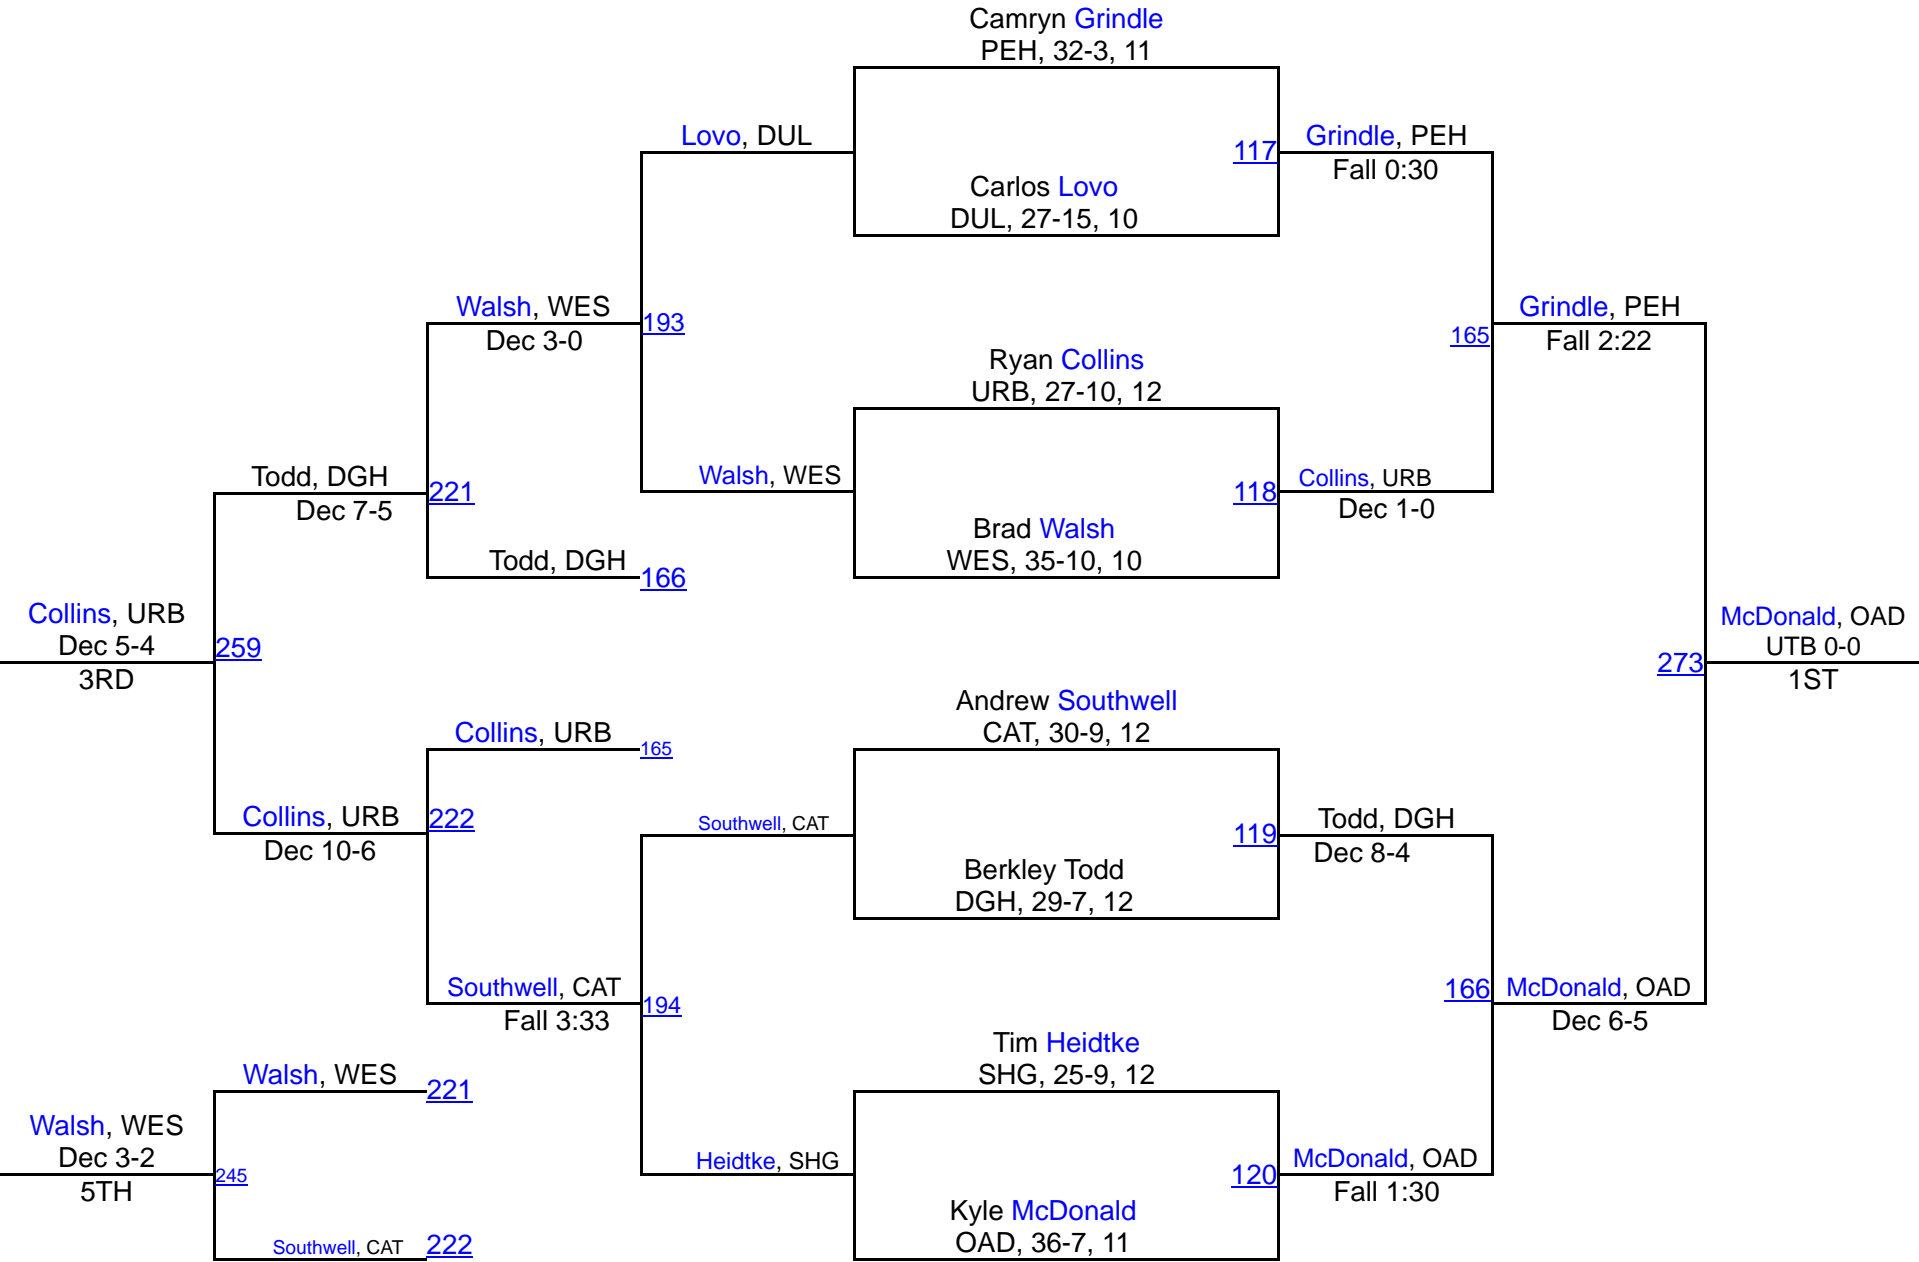

2016 MPSSAA 4A/3A North Region Tourn