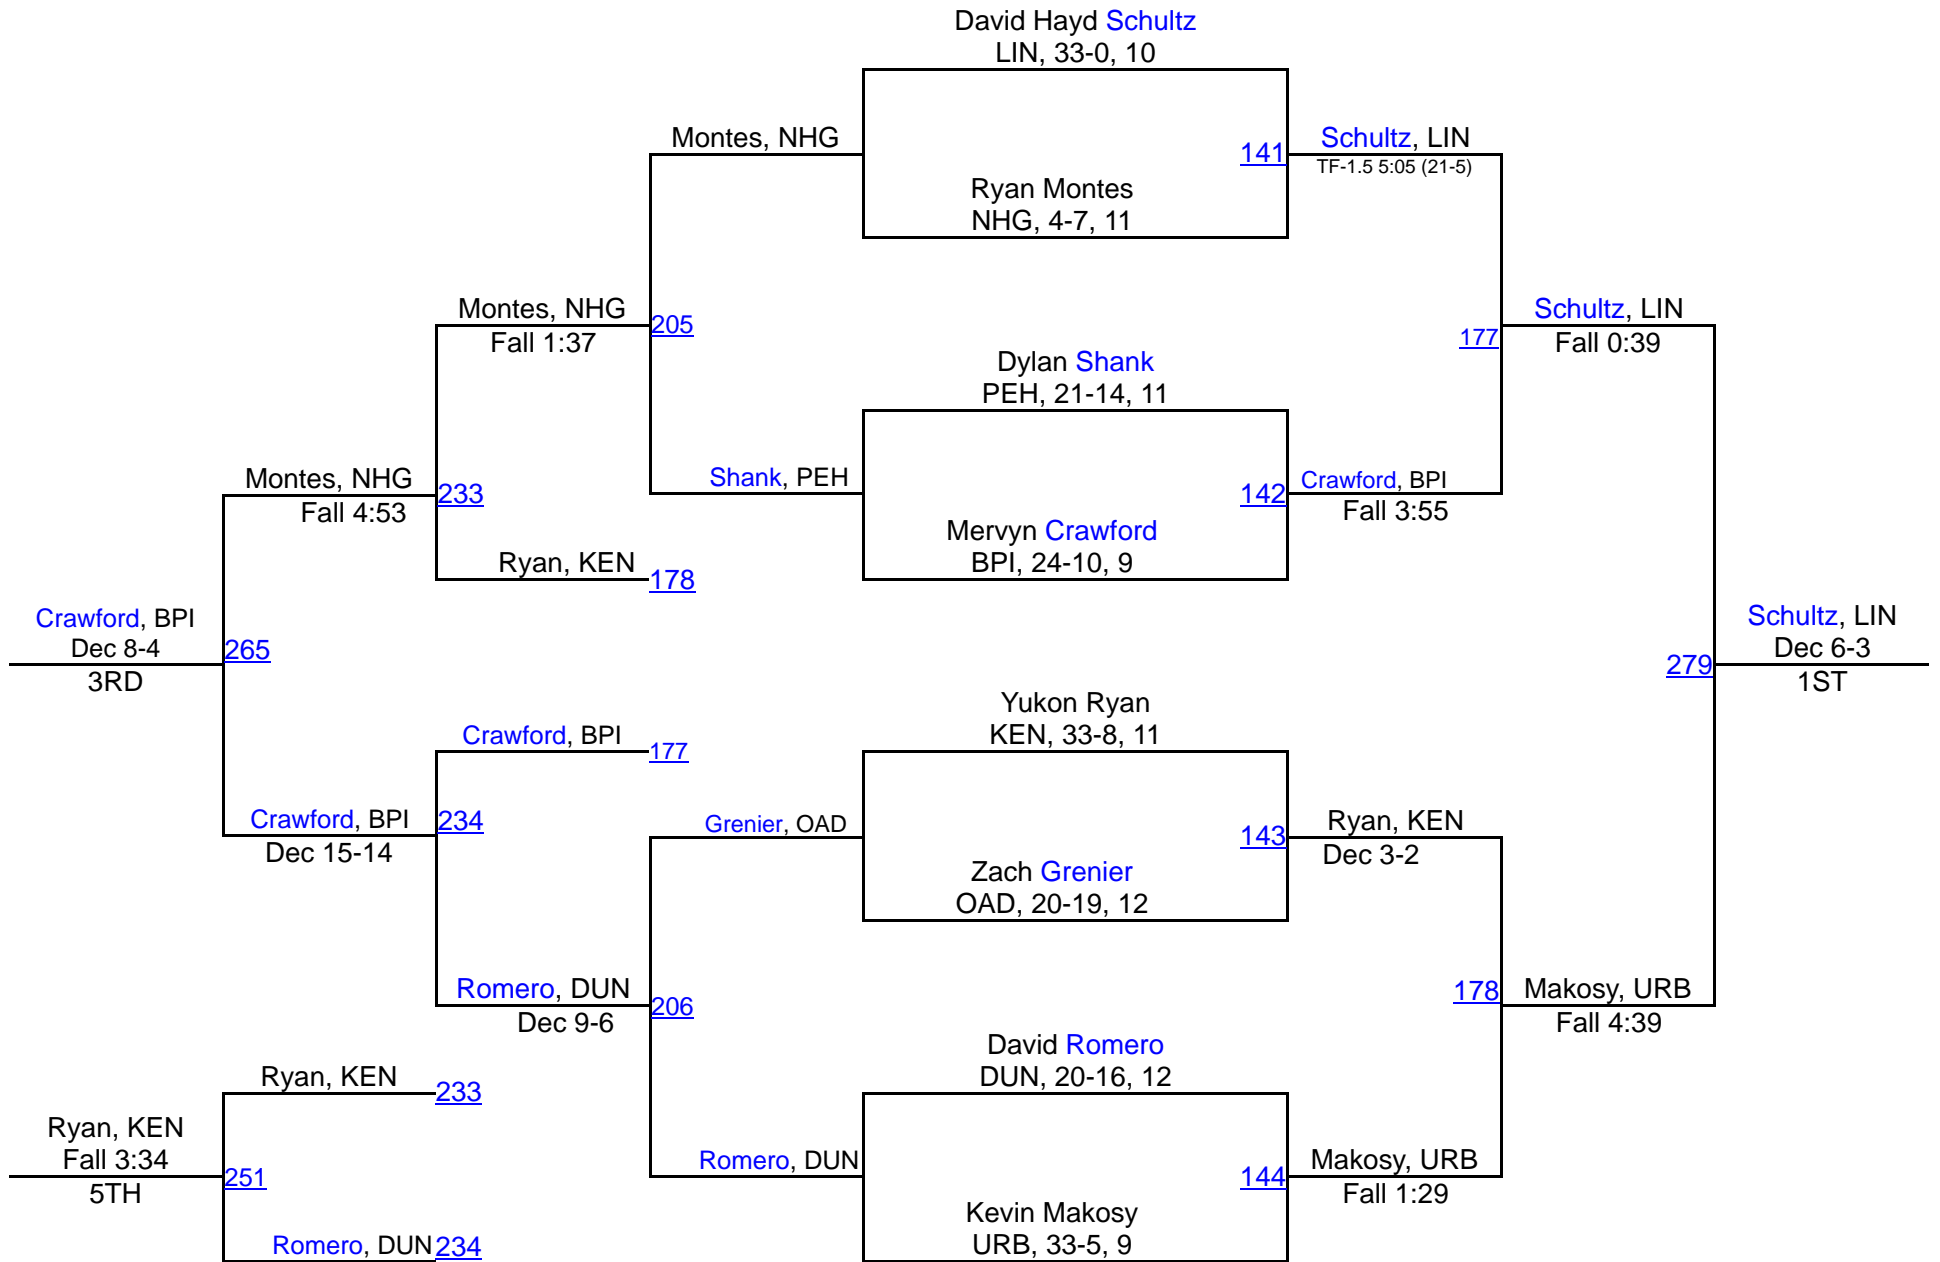

2016 MPSSAA 4A/3A North Region Tourn