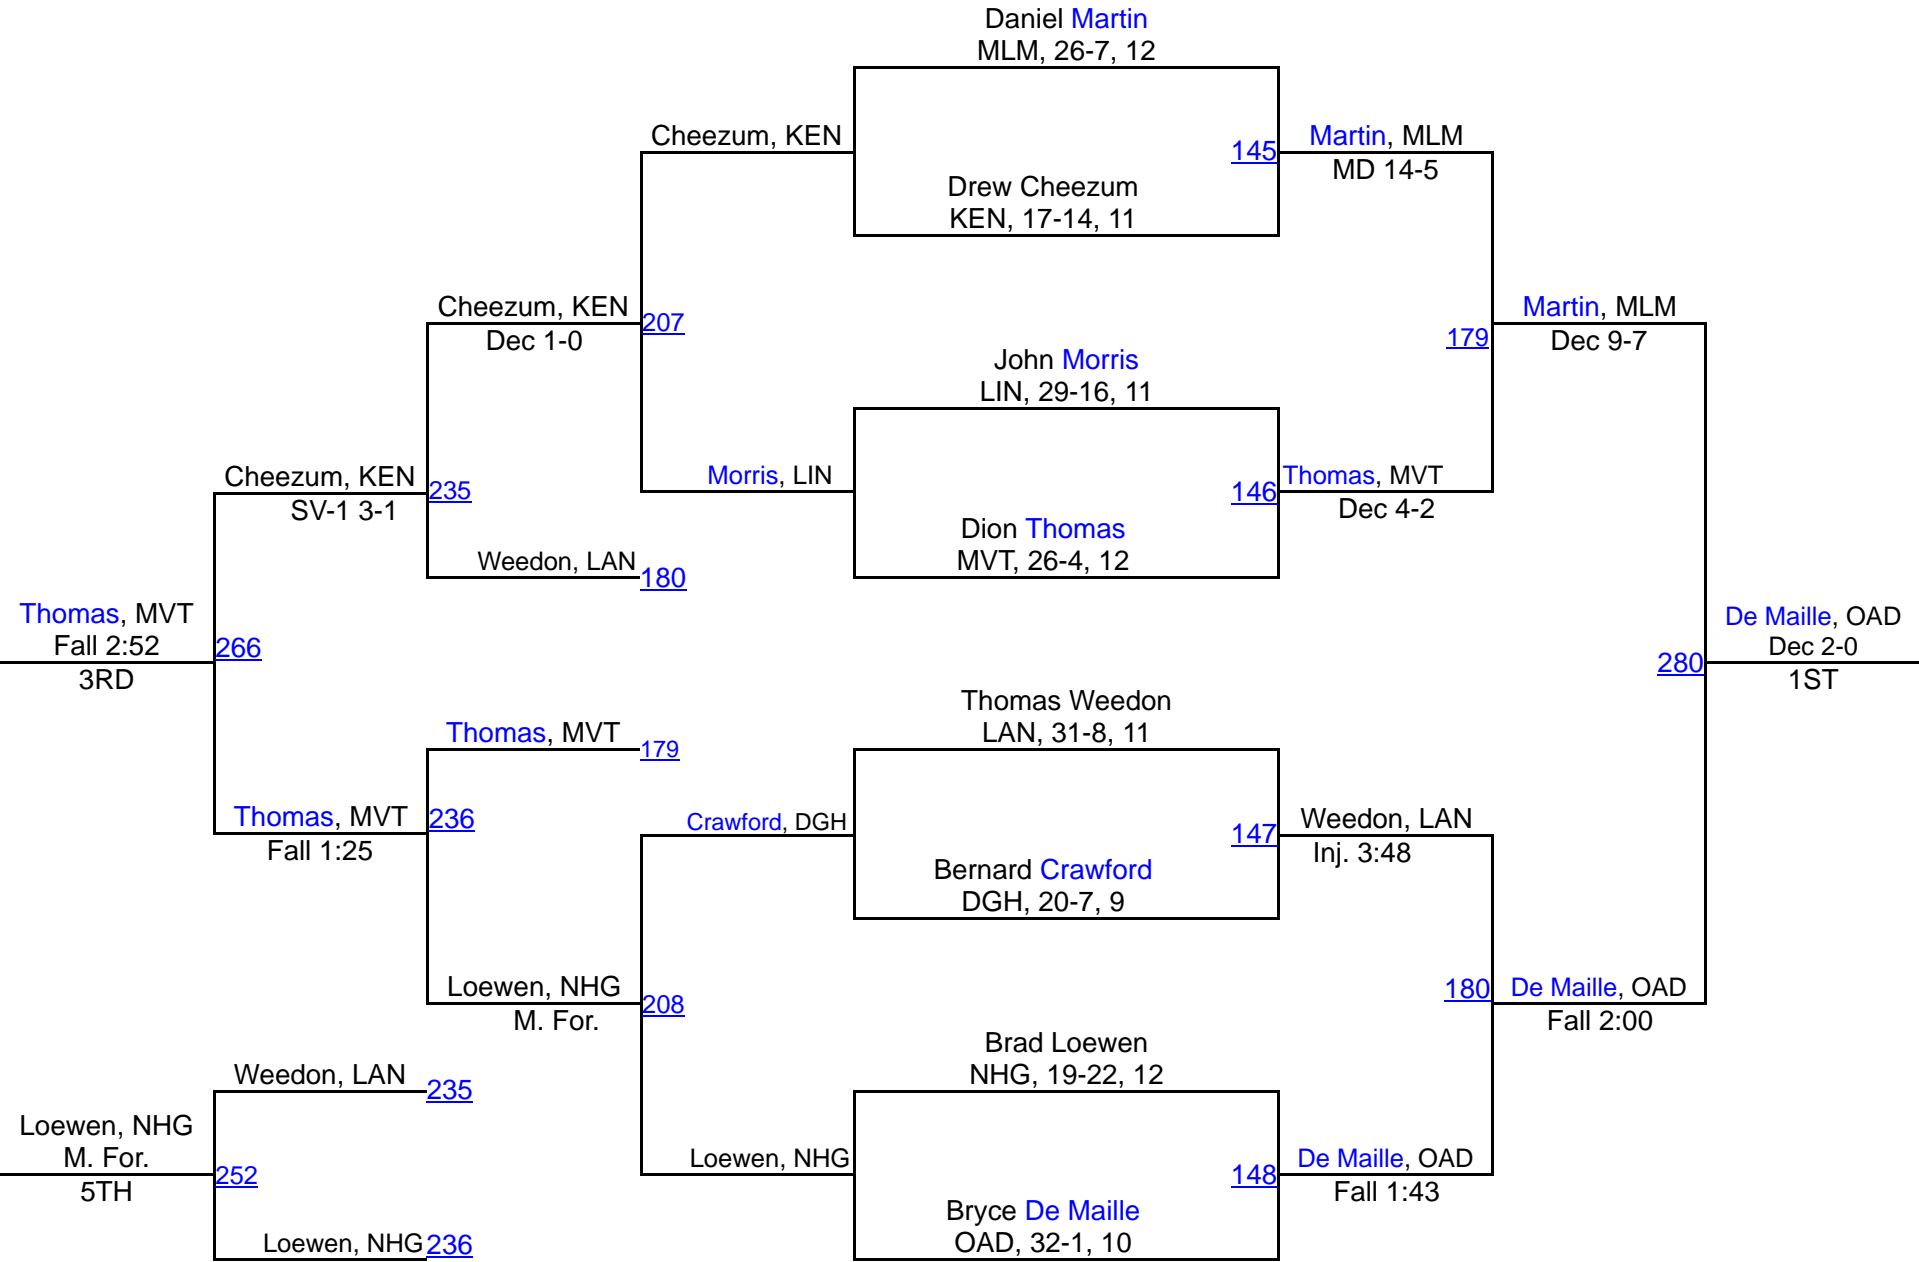

2016 MPSSAA 4A/3A North Region Tour

2016 MPSSAA 4A/3A North Region Tourn

Team Scores

1.	Oakdale	185.5
2.	North Hagerstown	150.5
3.	Urbana	131.0
4.	Dundalk	79.5
5.	Westminster	75.0
6.	Catonsville	65.0
7.	Perry Hall	59.0
8.	Franklin	47.0
9.	Linganore	42.5
10.	Digital Harbor	39.5
11.	Tuscarora	37.0
12.	Kenwood	32.0
13.	Baltimore Poly	30.5
14.	South Hagerstown	28.0
15.	Milford Mill Academy	27.0
16.	Woodlawn	26.0
17.	Mergenthaler	24.0
18.	Dulaney	11.0
19.	City College	9.0
20.	Lansdowne	7.0
21.	Patapsco	5.0
22.	Parkville	4.0
22.	Thomas Johnson	4.0
24.	Douglass-B	0.0
24.	Frederick	0.0
24.	Towson	0.0