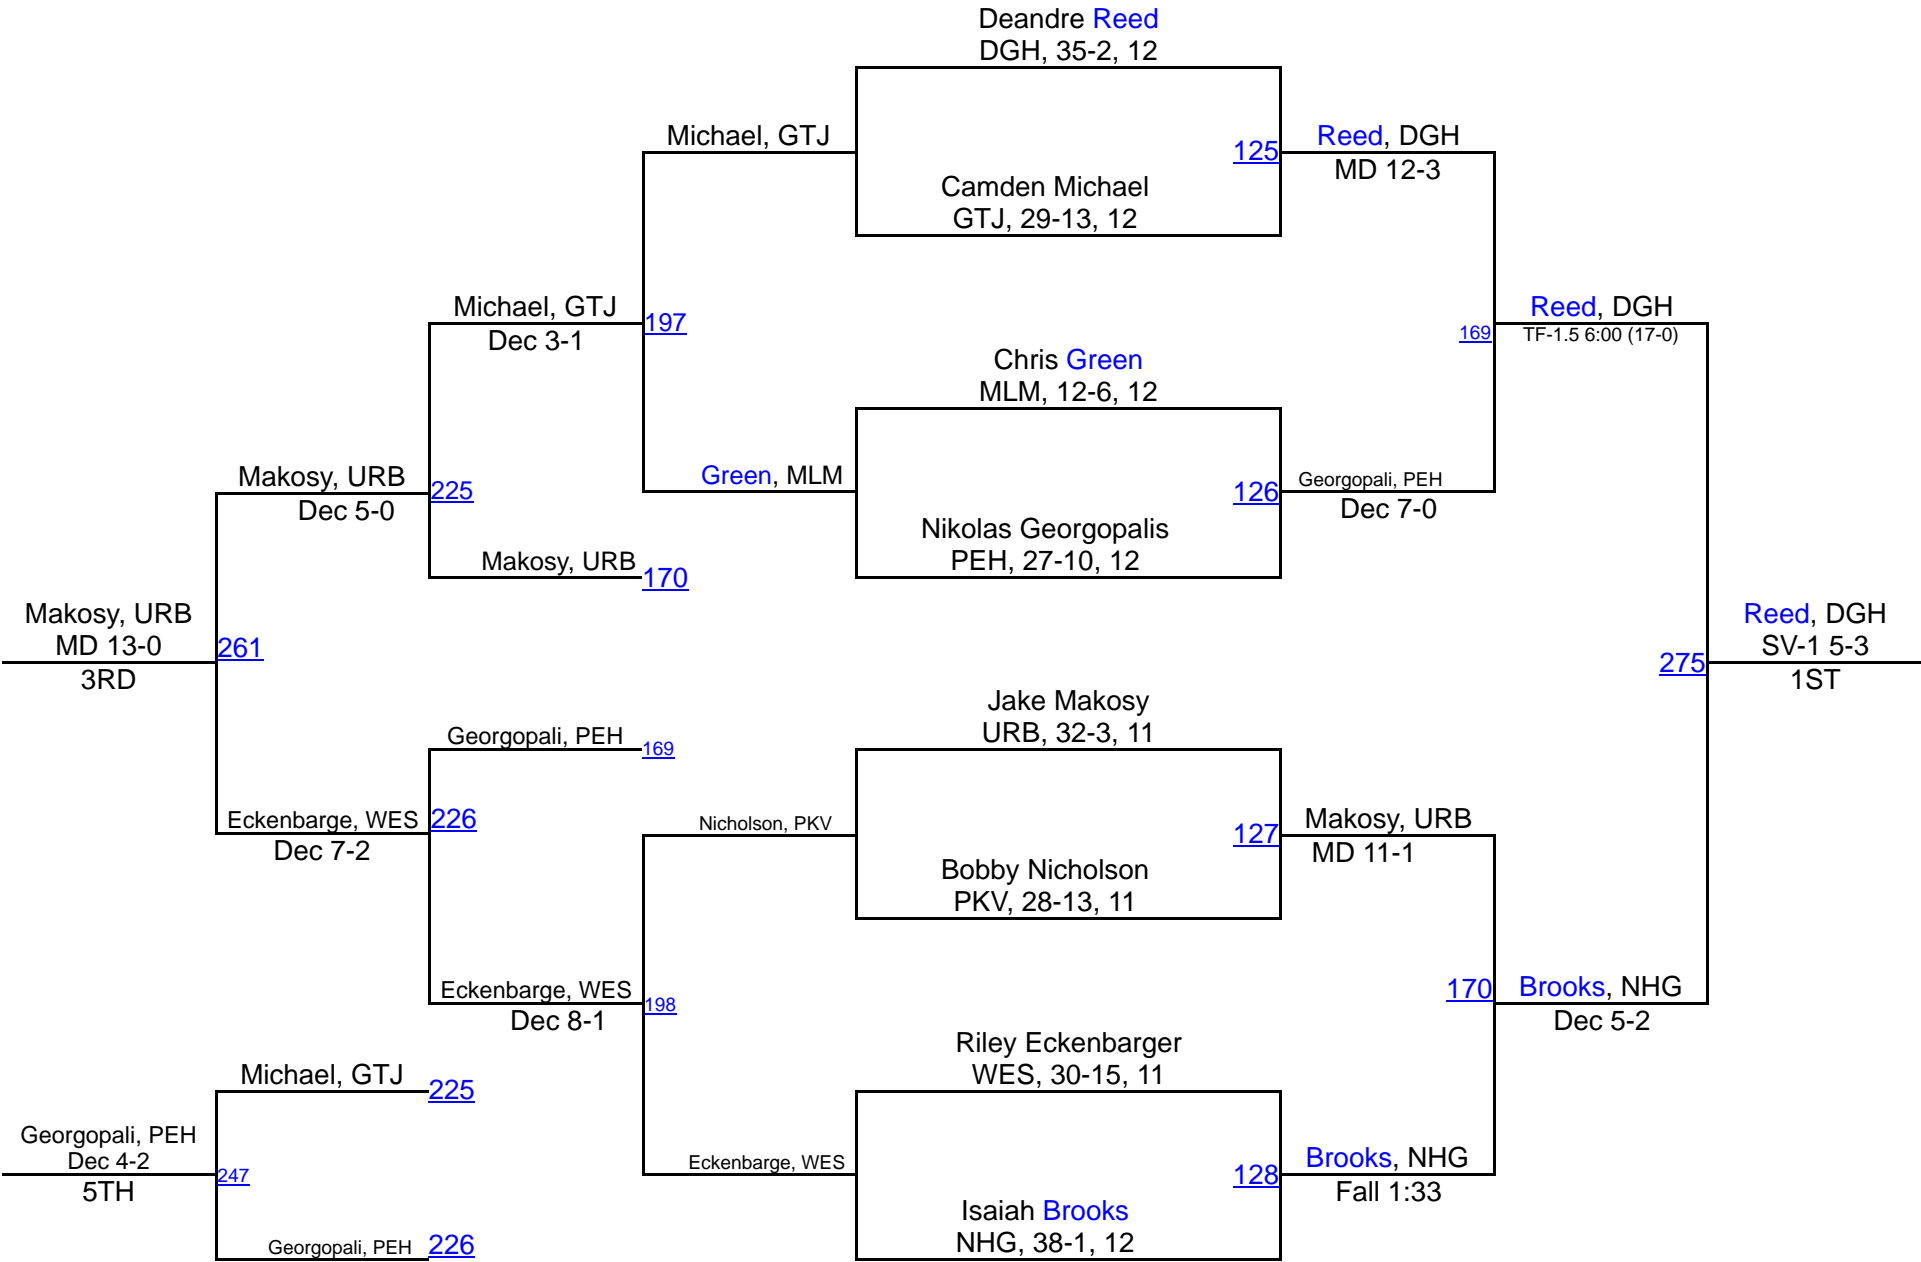

2016 MPSSAA 4A/3A North Region Tourn