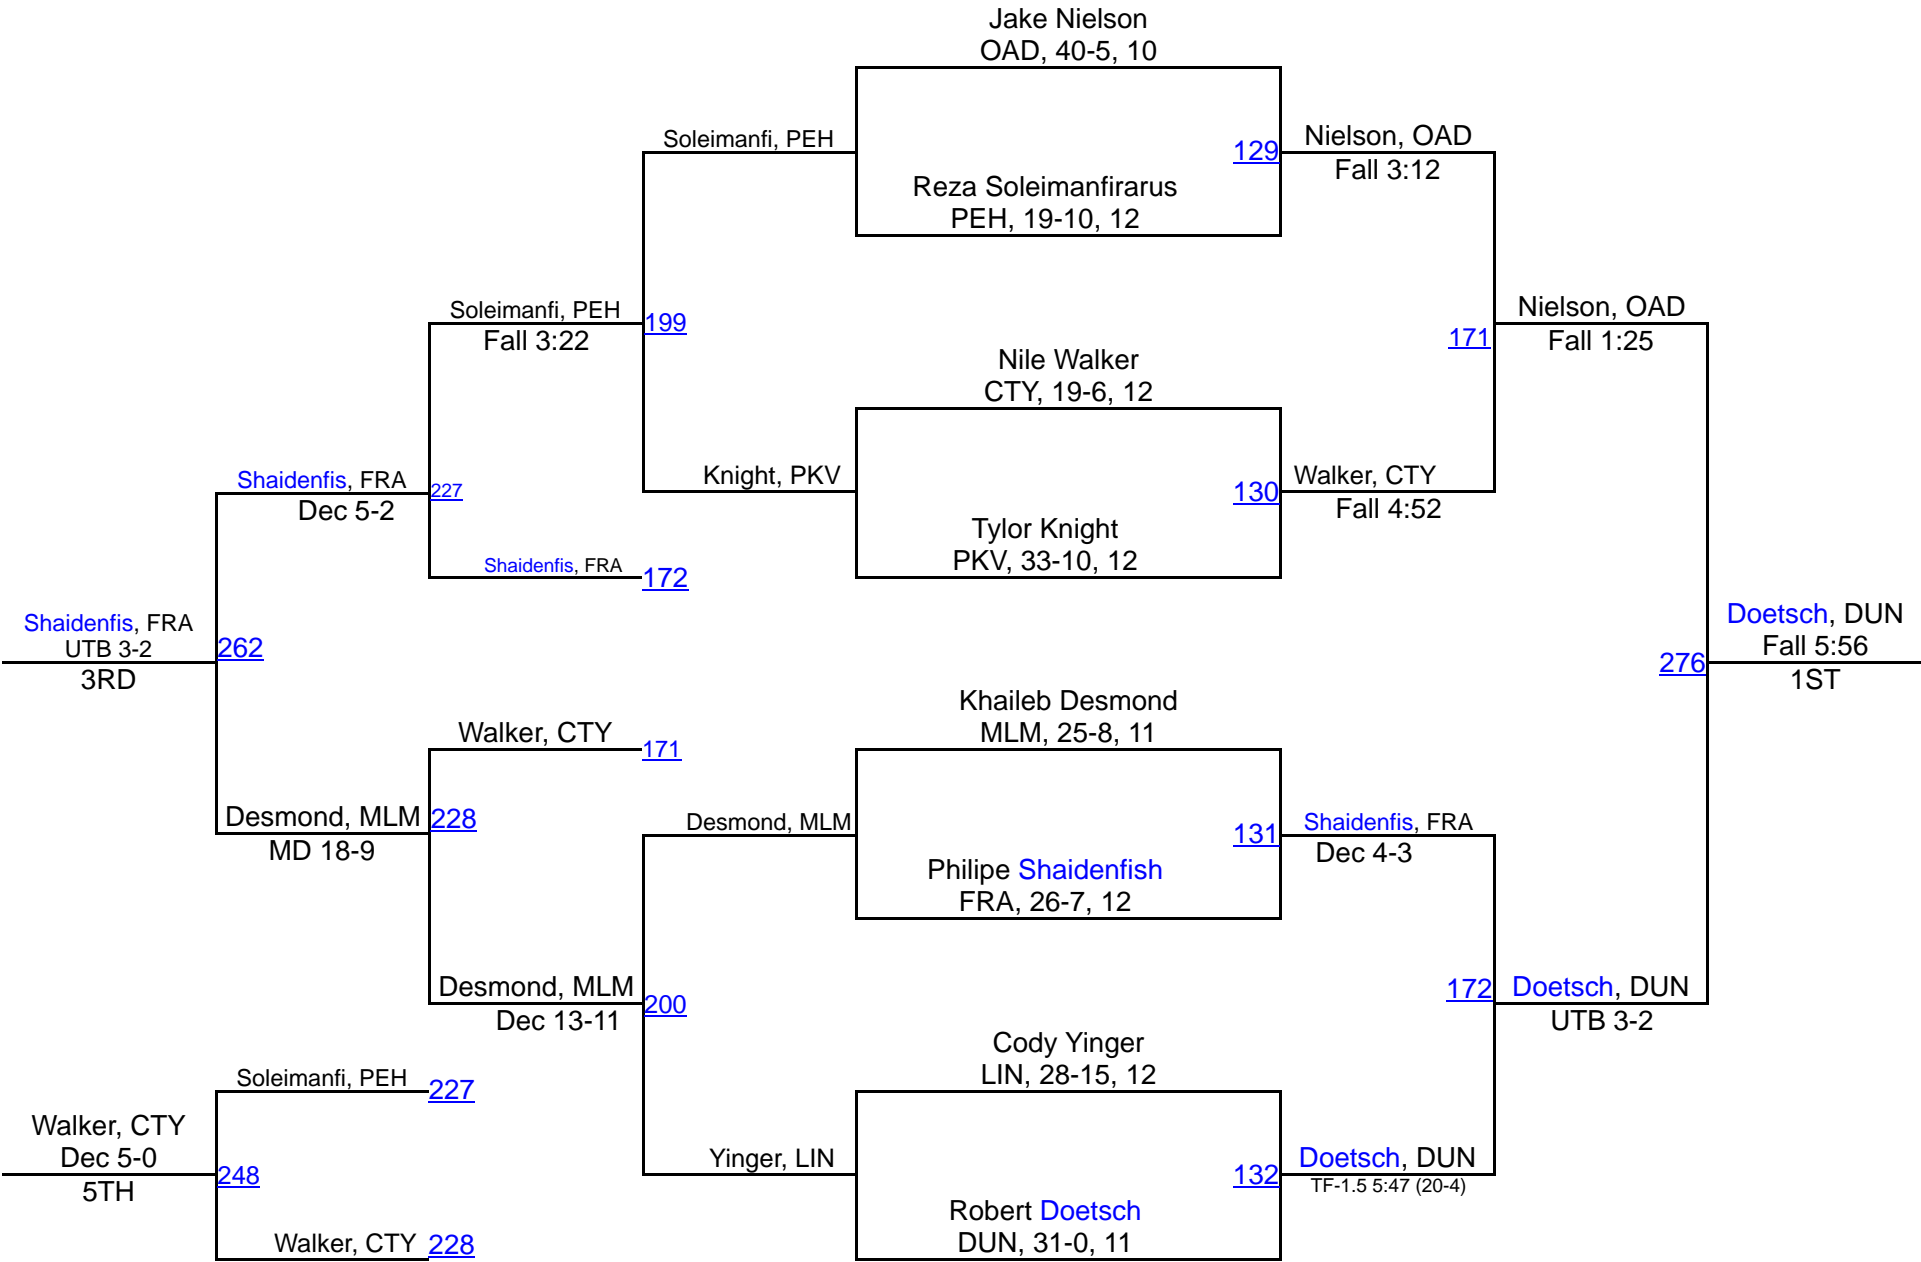

2016 MPSSAA 4A/3A North Region Tourn