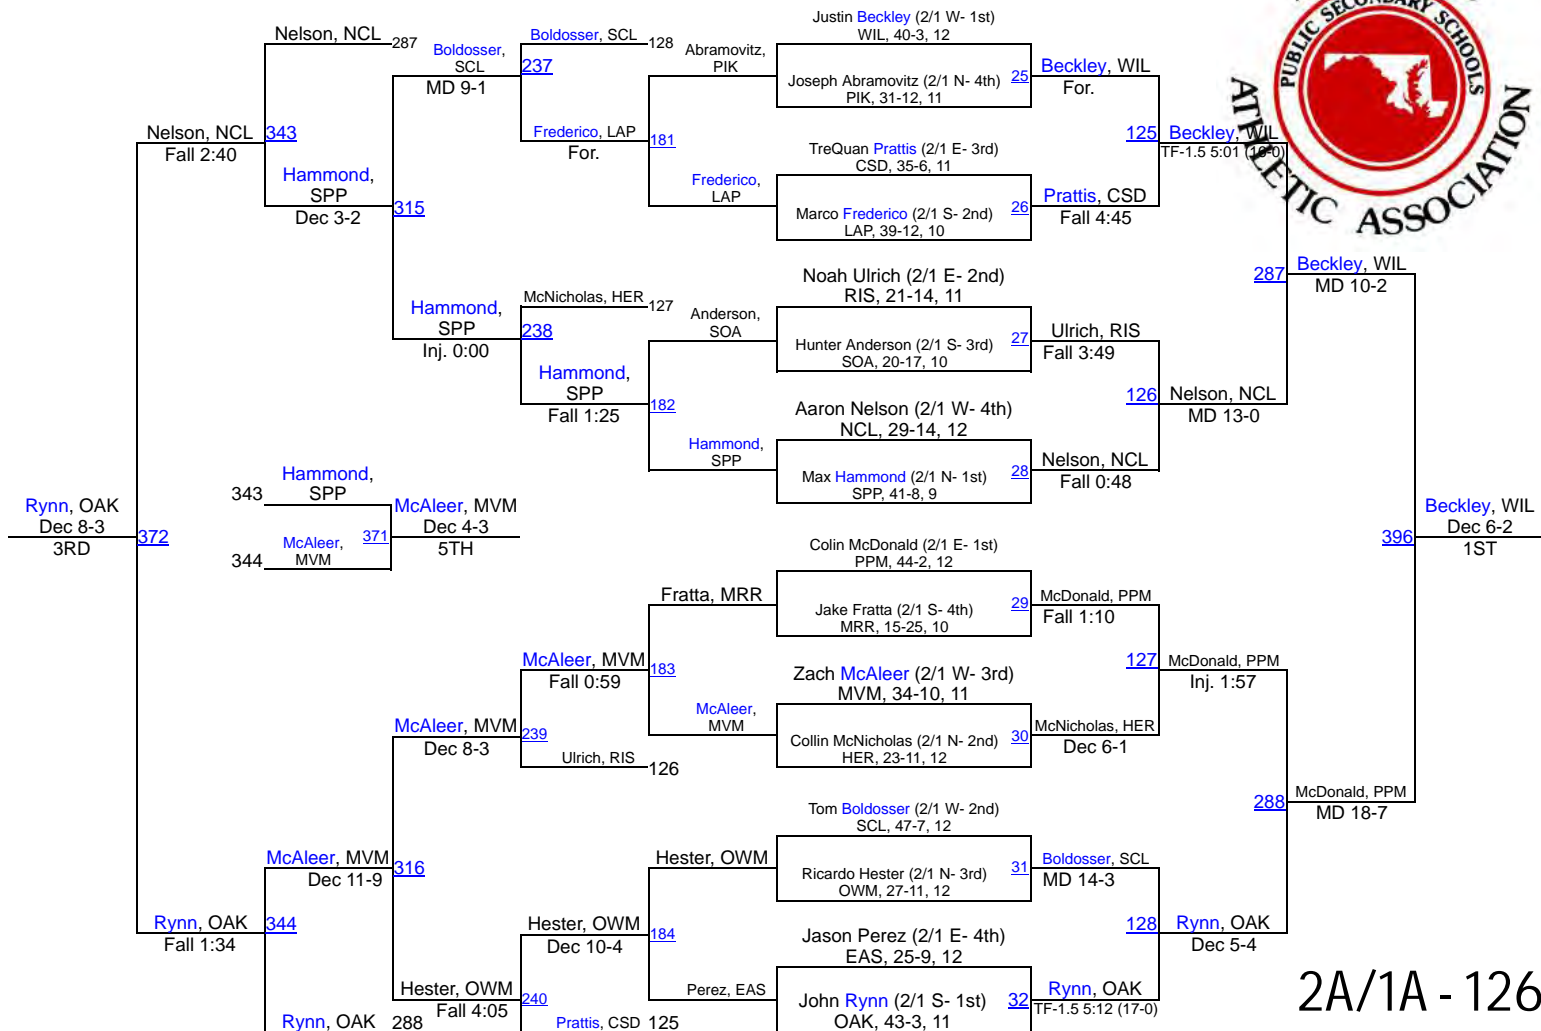

2016 MPSSAA State Championships

2A/1A - 106

2016 MPSSAA State Championships

2A/1A - 113

2016 MPSSAA State Championships

2A/1A - 120

2016 MPSSAA State Championships

2A/1A - 126