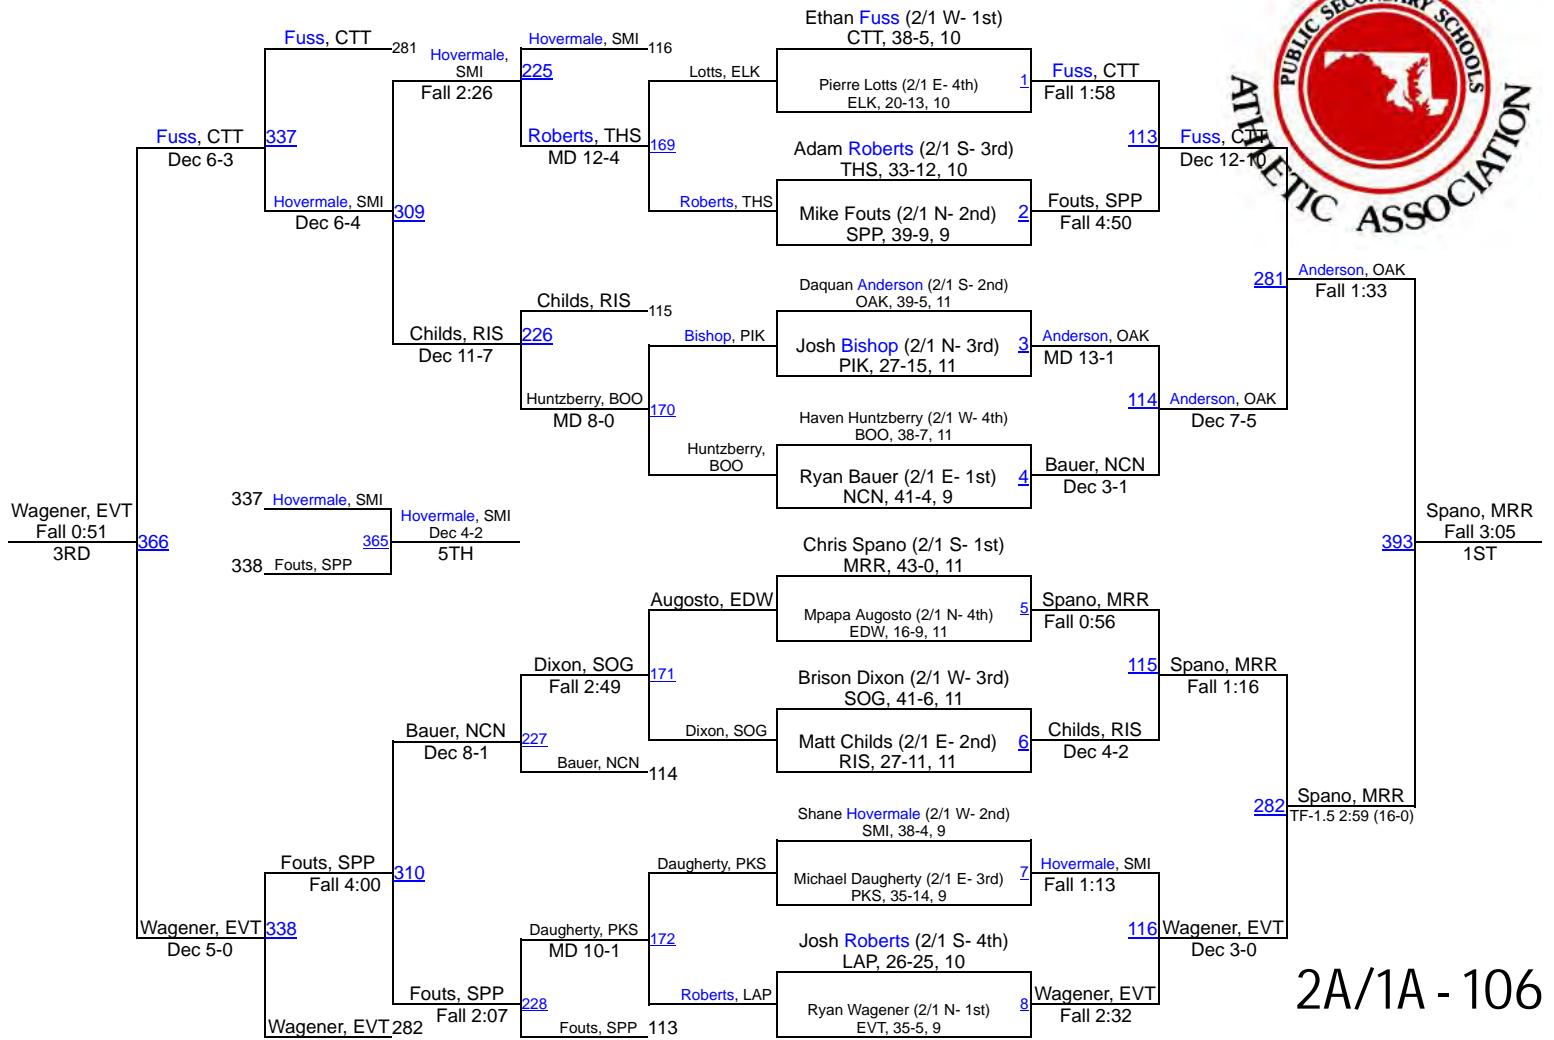

2016 MPSSAA State Championships

2A/1A - 106

2016 MPSSAA State Championships

2A/1A - 113

2016 MPSSAA State Championships

2A/1A - 120

2016 MPSSAA State Championships

2A/1A - 126