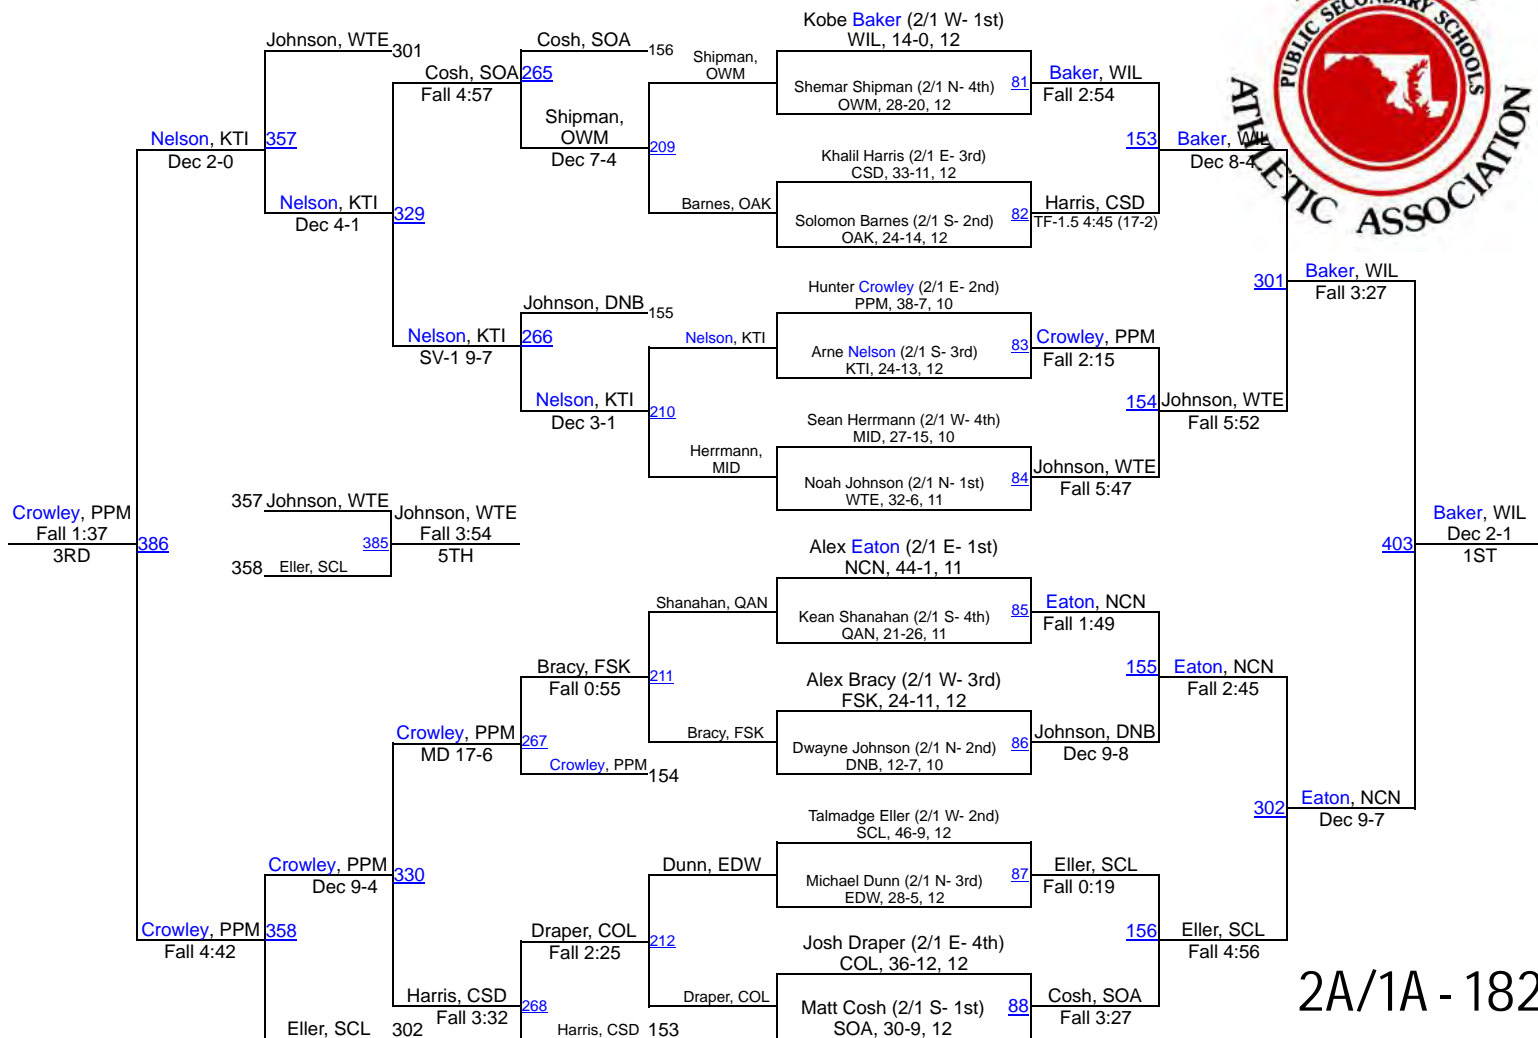

2016 MPSSAA State Championships

2A/1A - 182