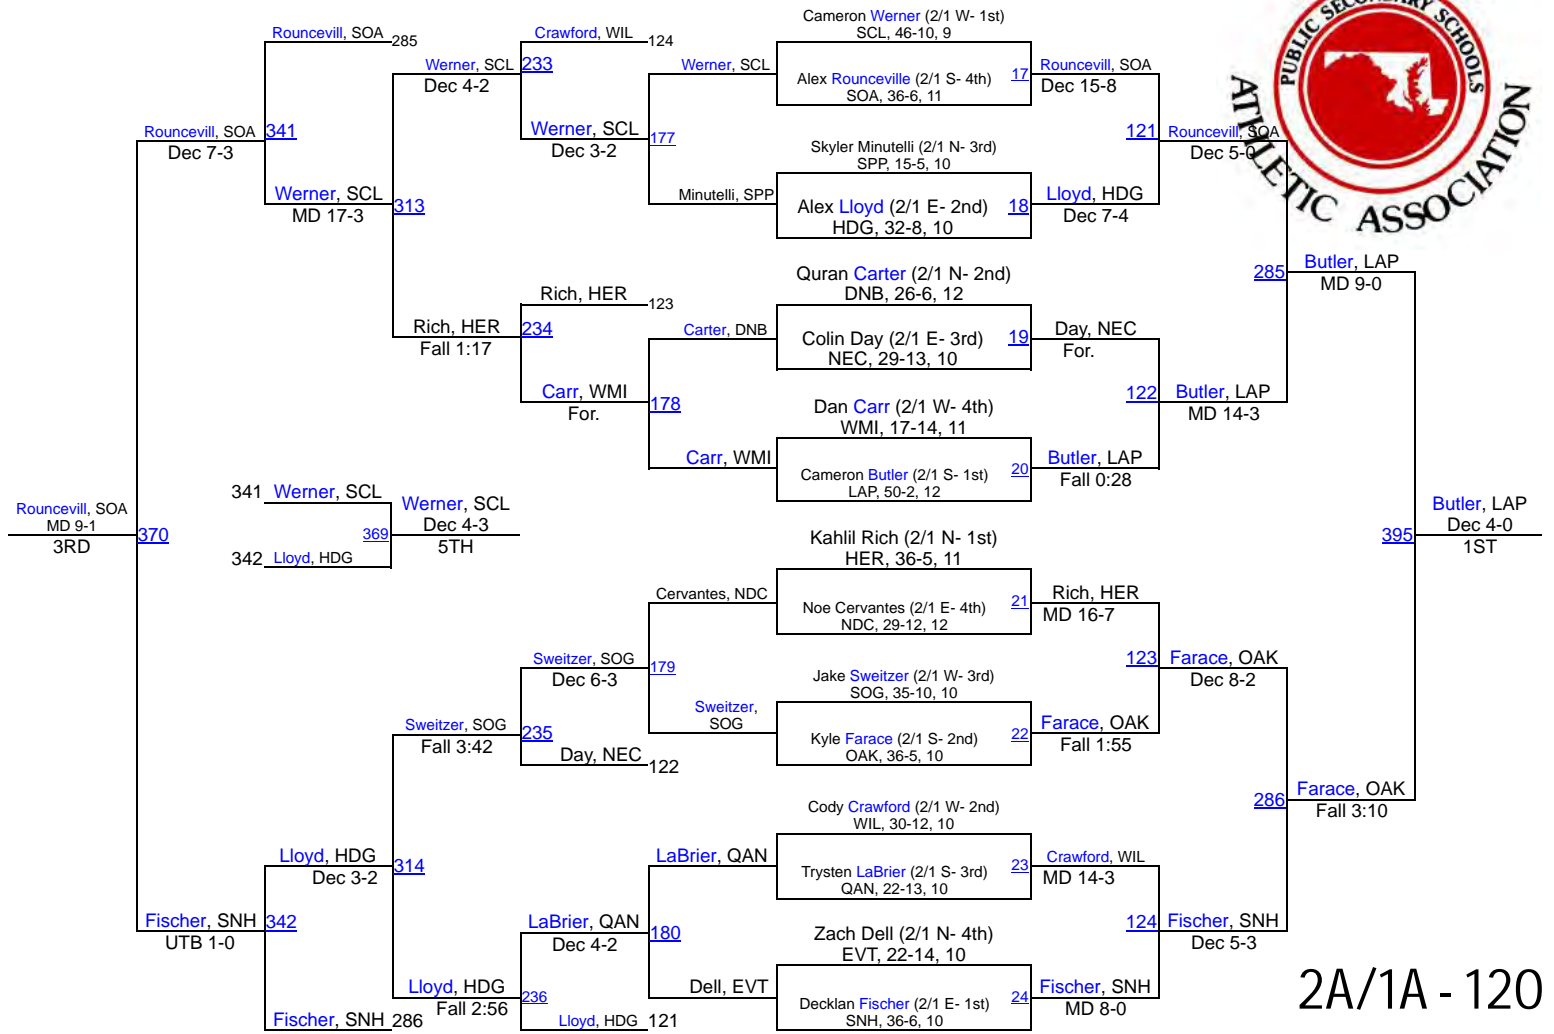

2016 MPSSAA State Championships

2A/1A - 106

2016 MPSSAA State Championships

2A/1A - 113

2016 MPSSAA State Championships

2A/1A - 120

2016 MPSSAA State Championships

2A/1A - 126