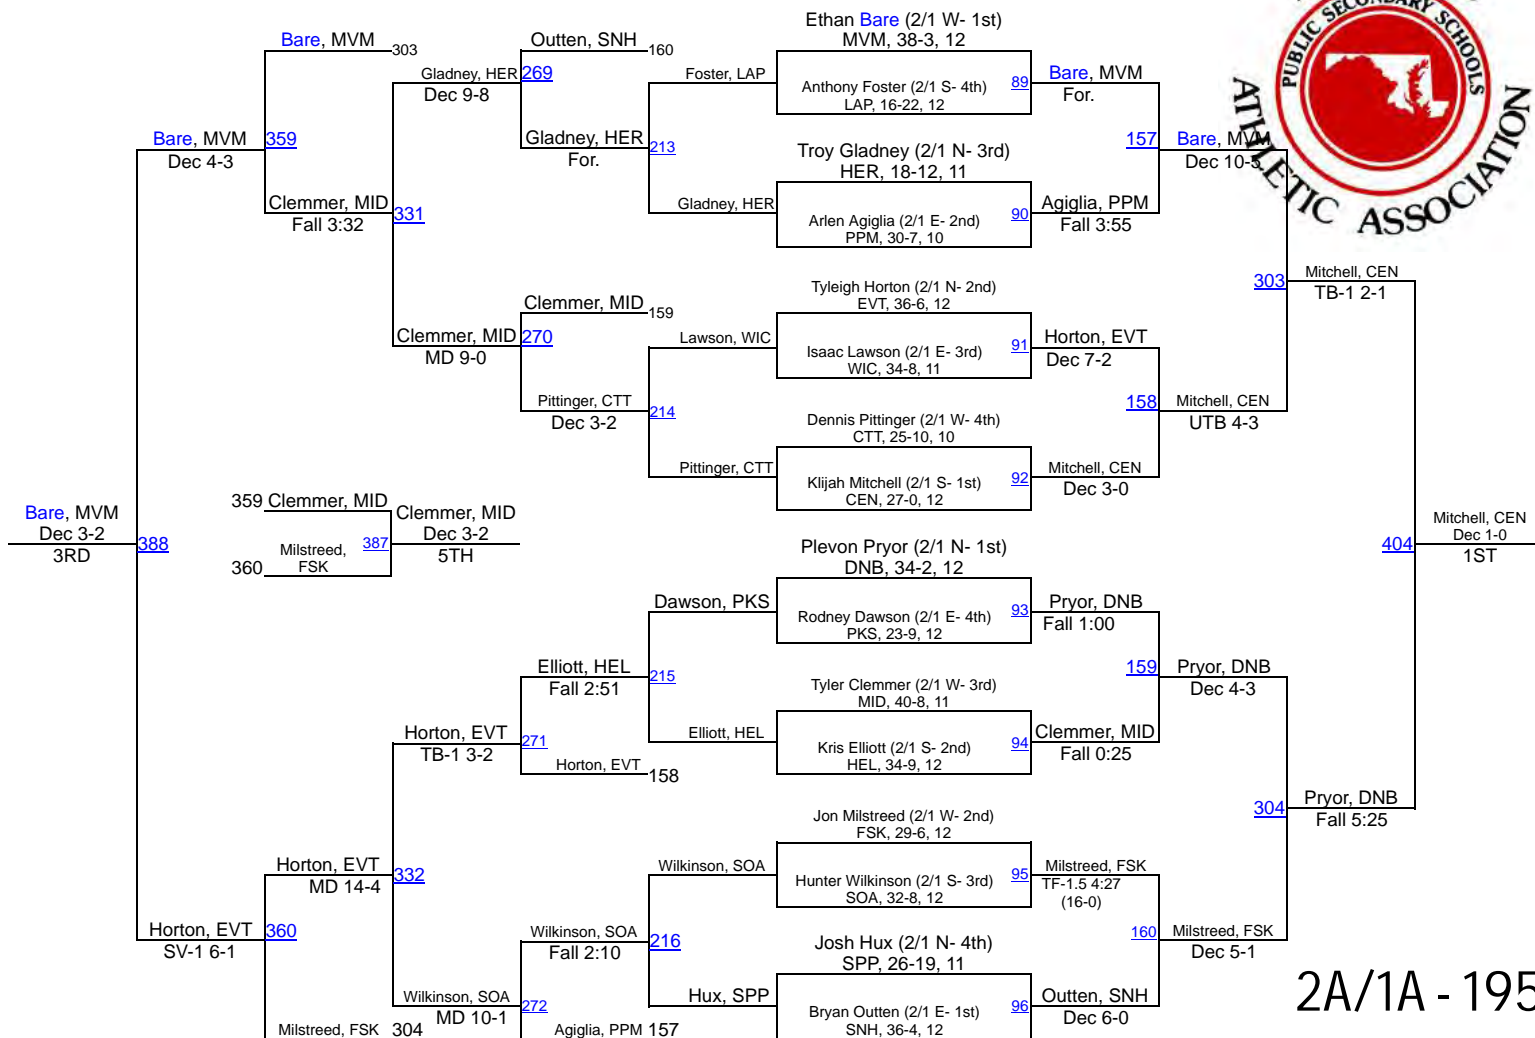

2016 MPSSAA State Championships

2A/1A - 195