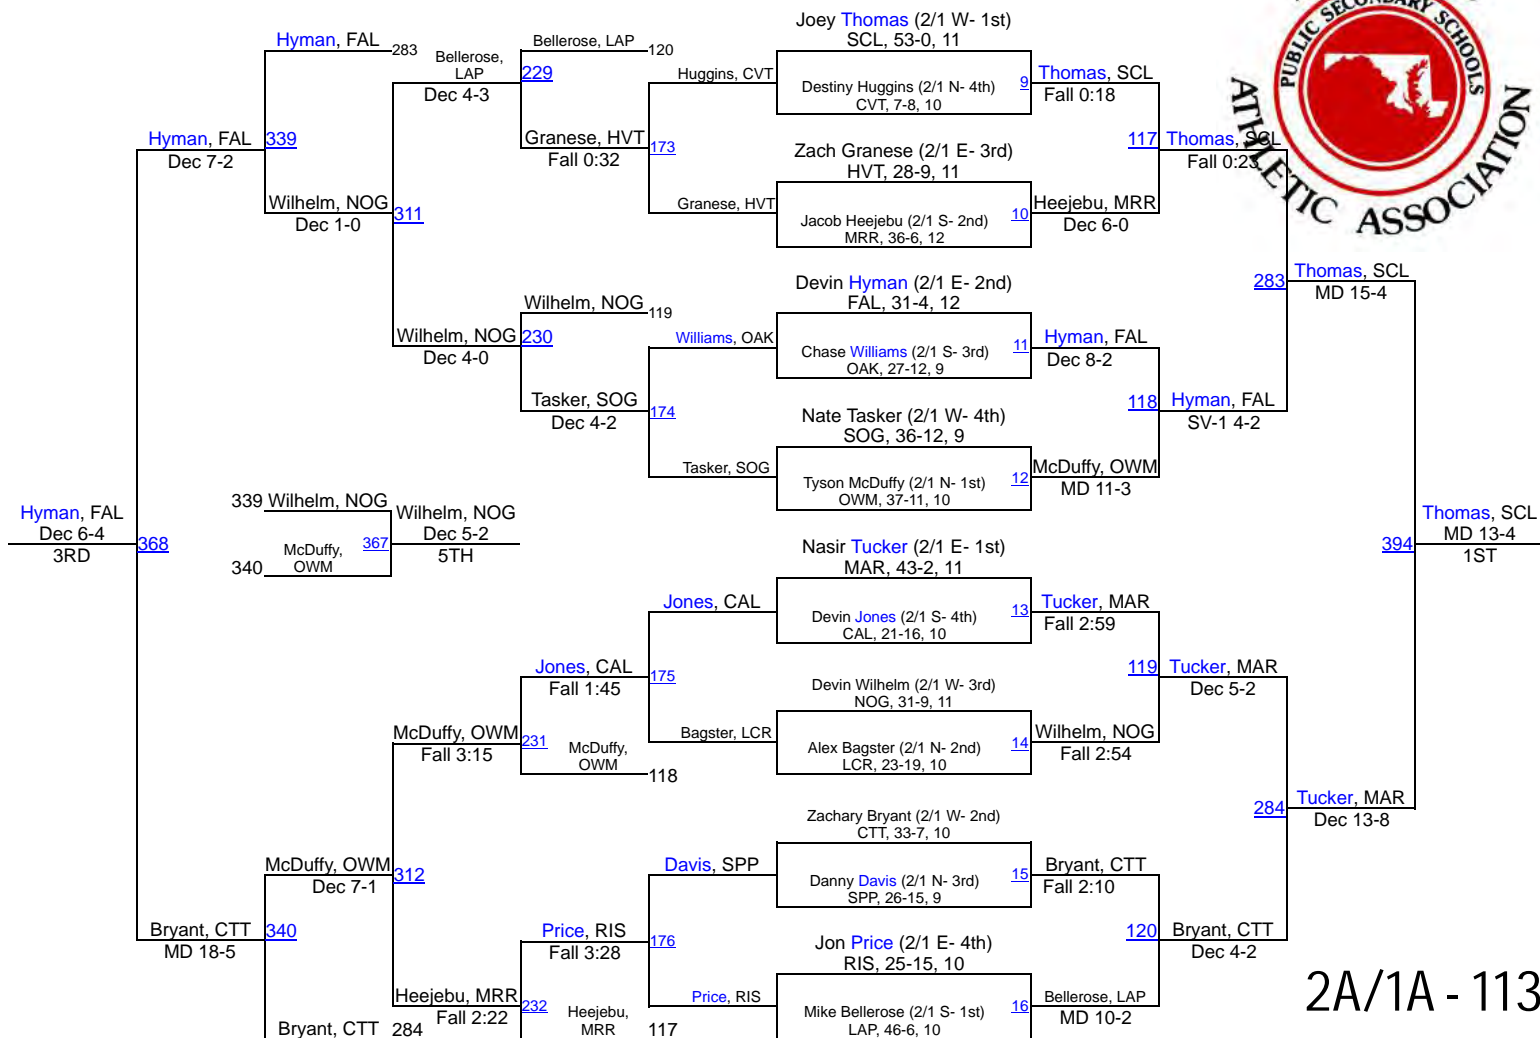

2016 MPSSAA State Championships

2A/1A - 106

2016 MPSSAA State Championships

2A/1A - 113

2016 MPSSAA State Championships

2A/1A - 120

2016 MPSSAA State Championships

2A/1A - 126