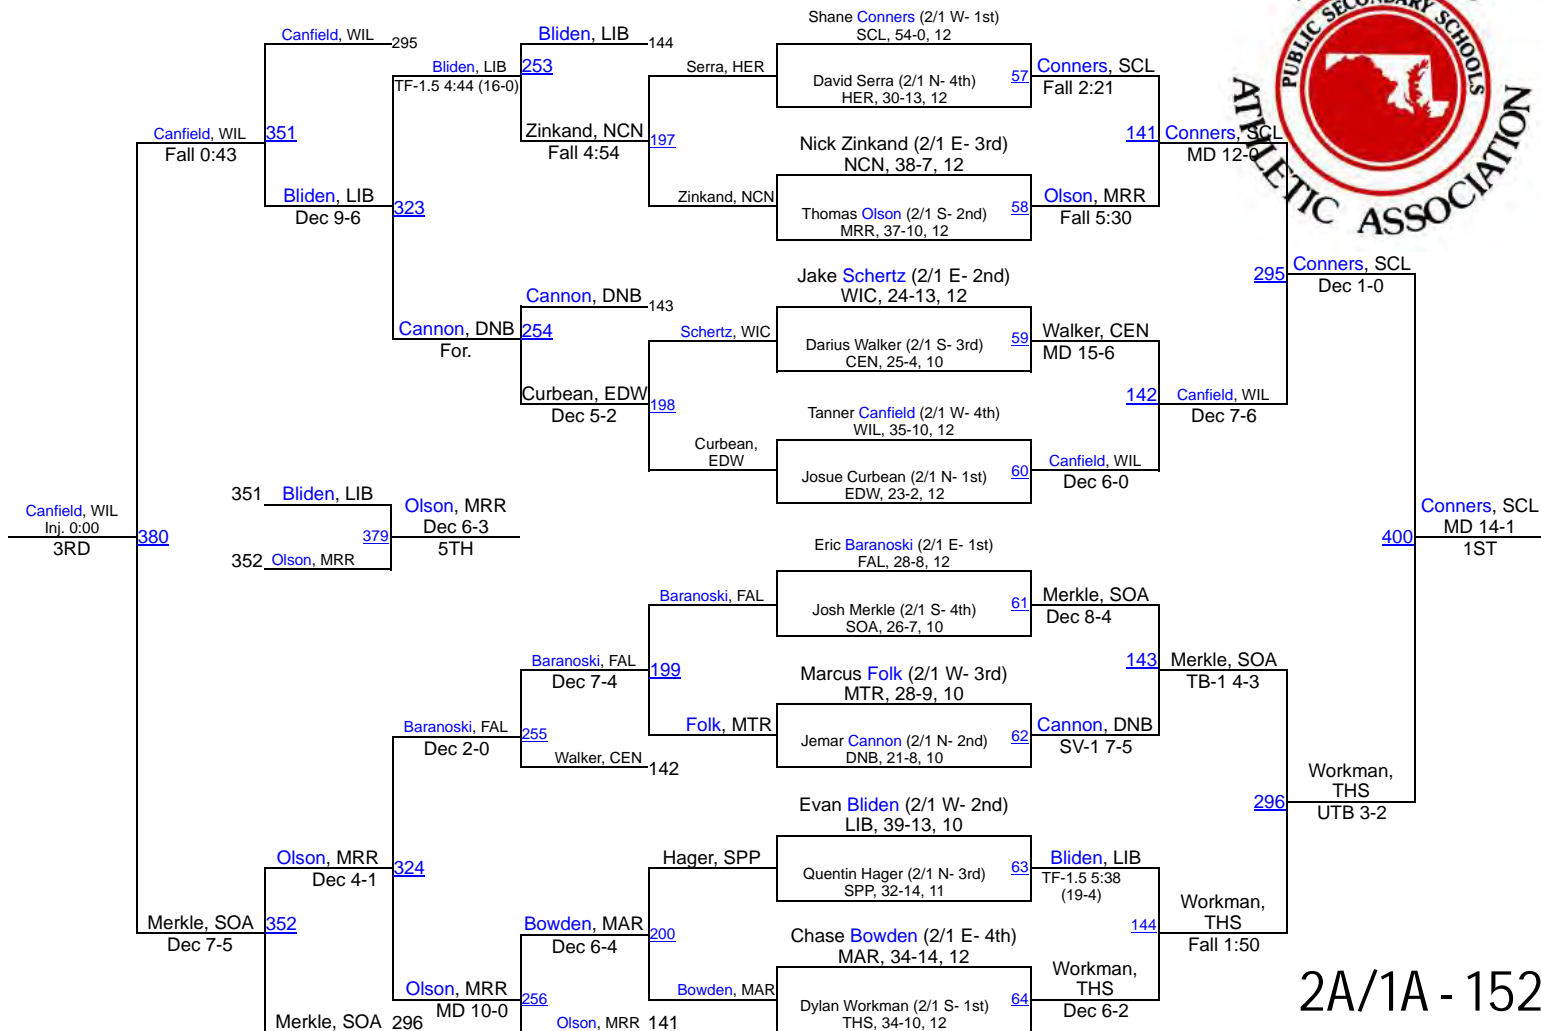

2016 MPSSAA State Championships

2A/1A - 138

2016 MPSSAA State Championships

2A/1A - 145

2016 MPSSAA State Championships

2016 MPSSAA State Championships

2A/1A - 160

2016 MPSSAA State Championships