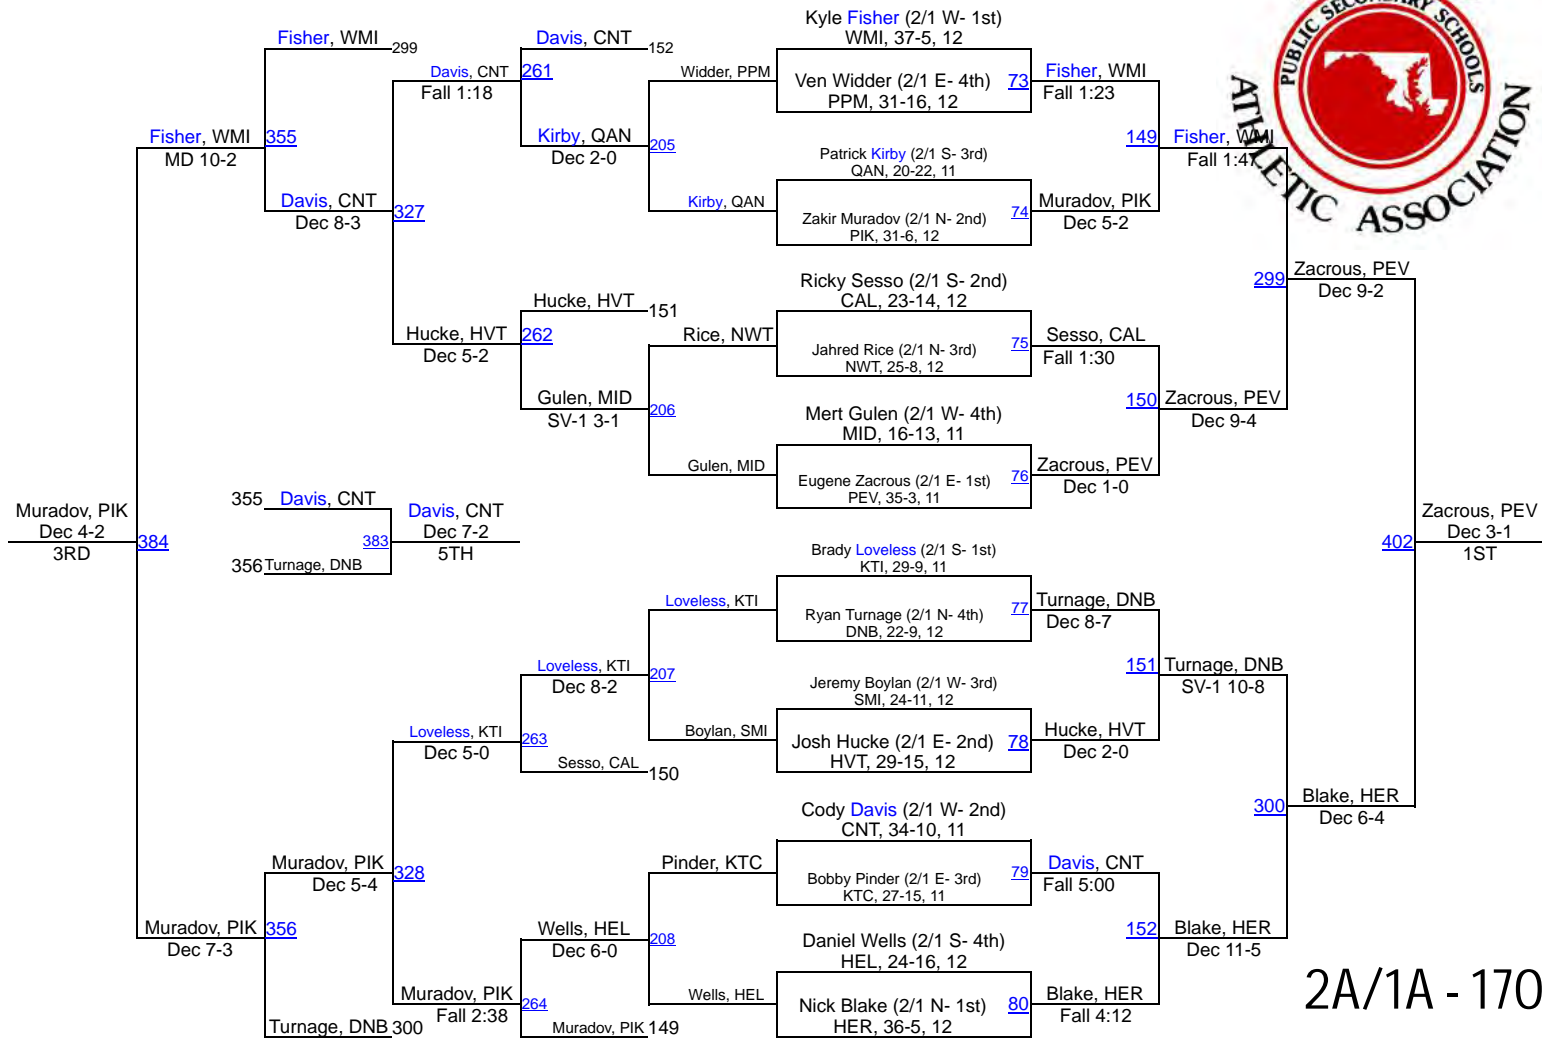

2016 MPSSAA State Championships

2A/1A - 170