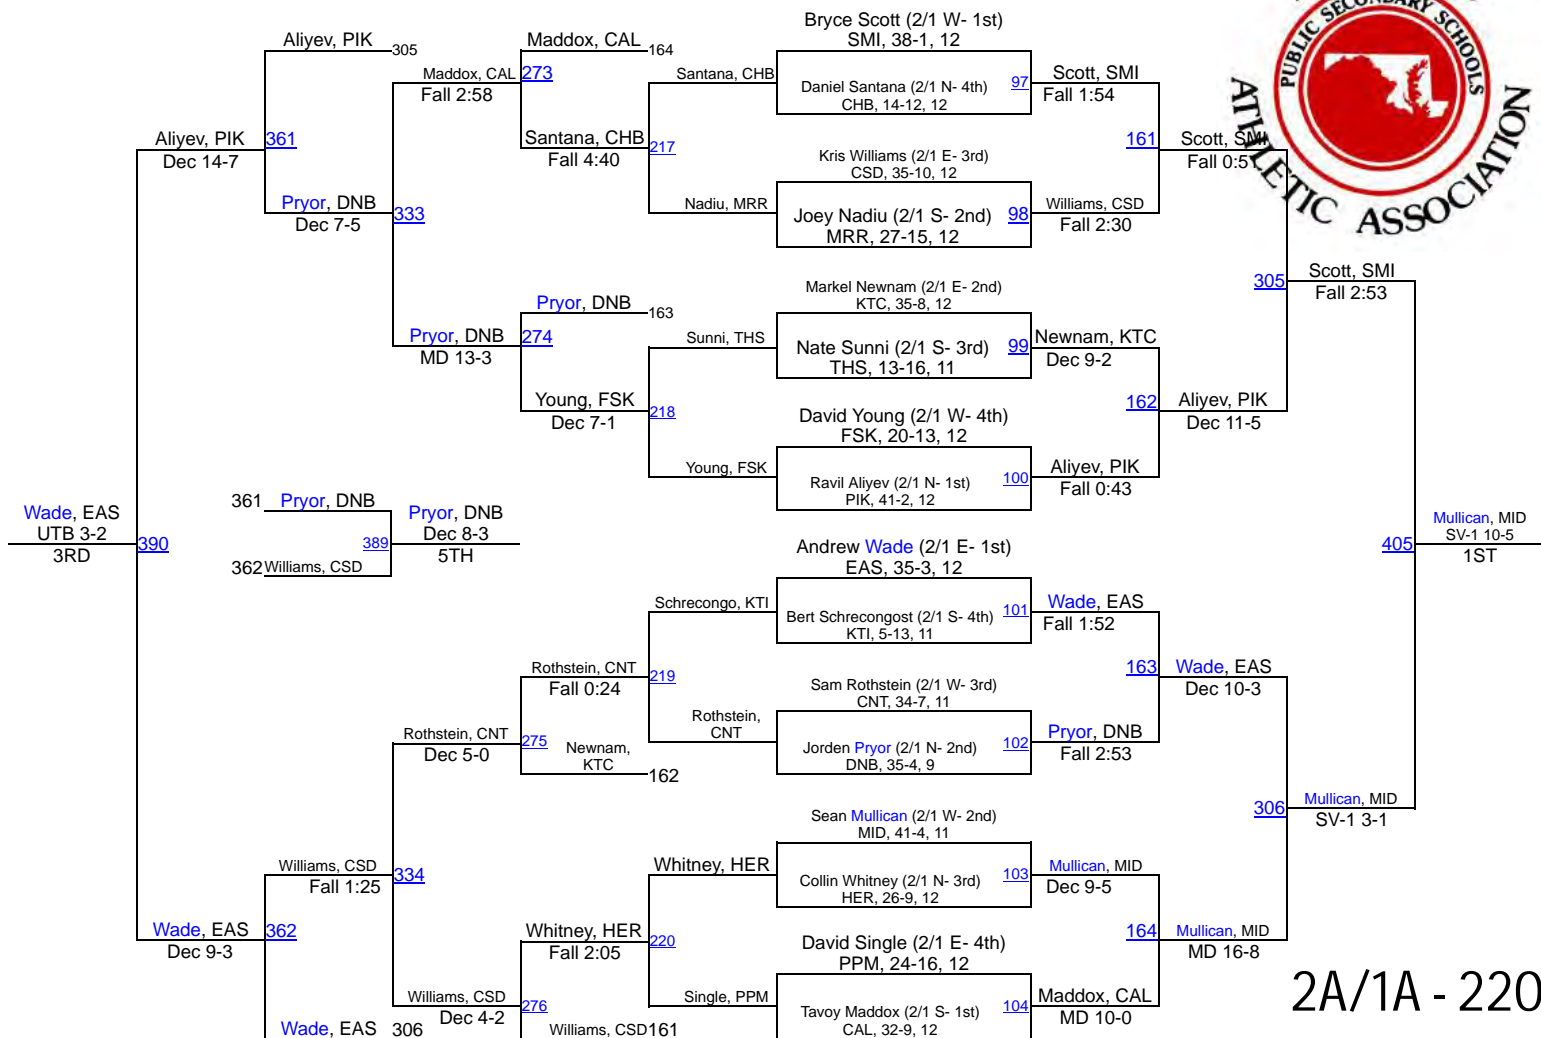

2016 MPSSAA State Championships