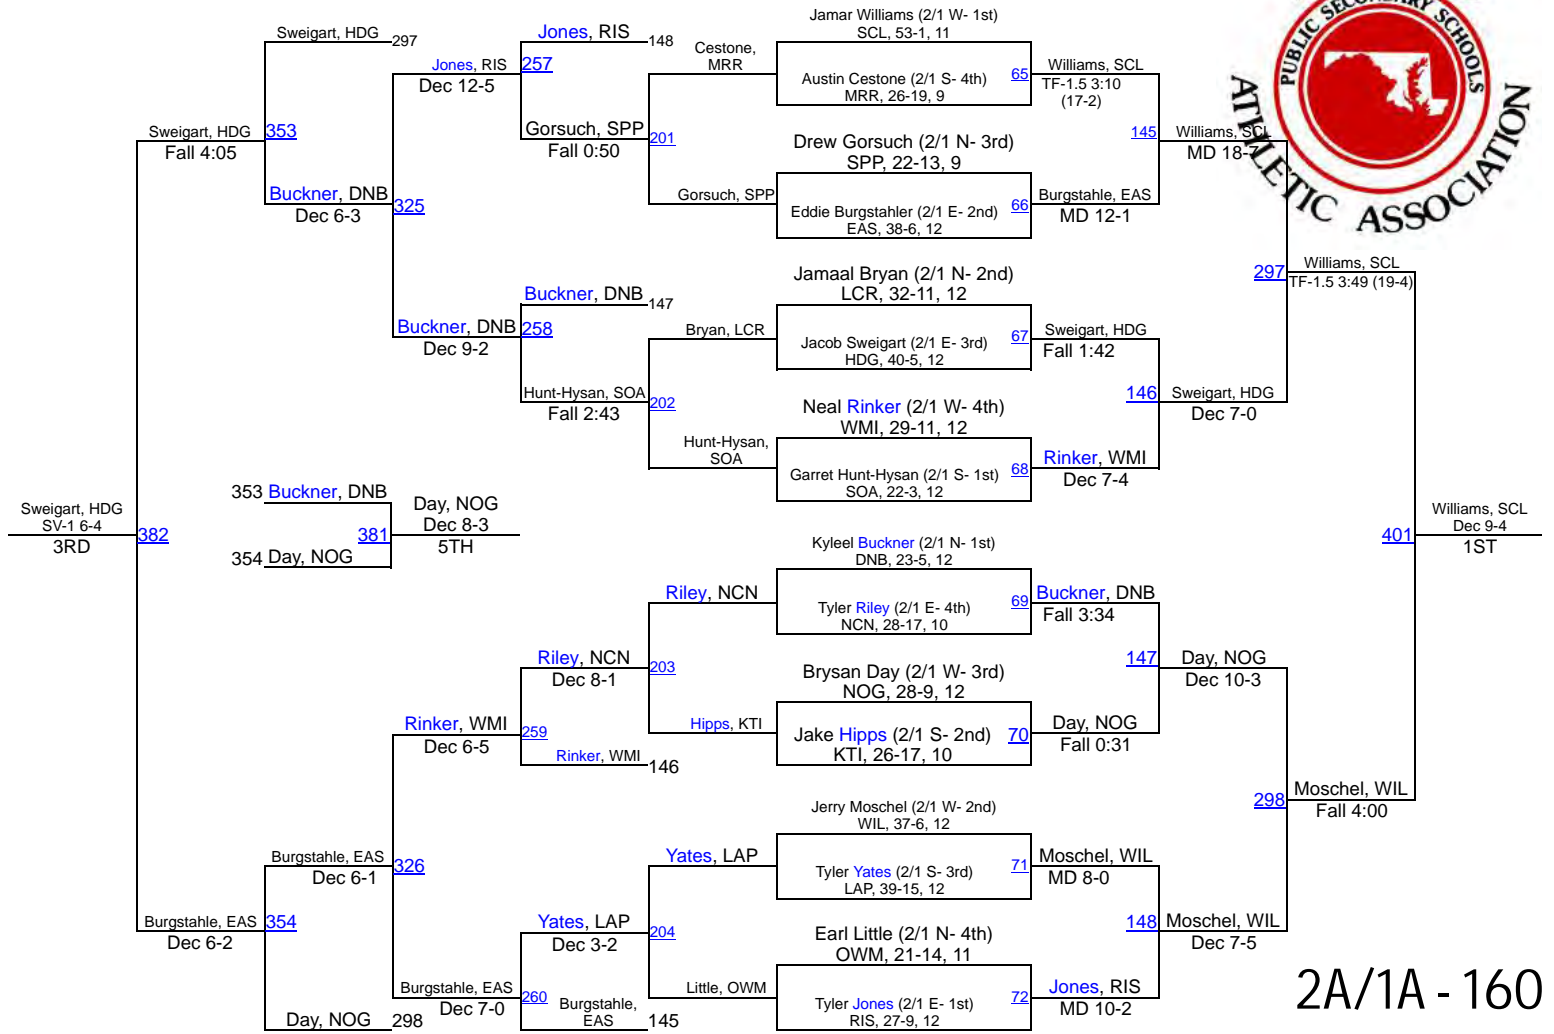

2016 MPSSAA State Championships

2A/1A - 160