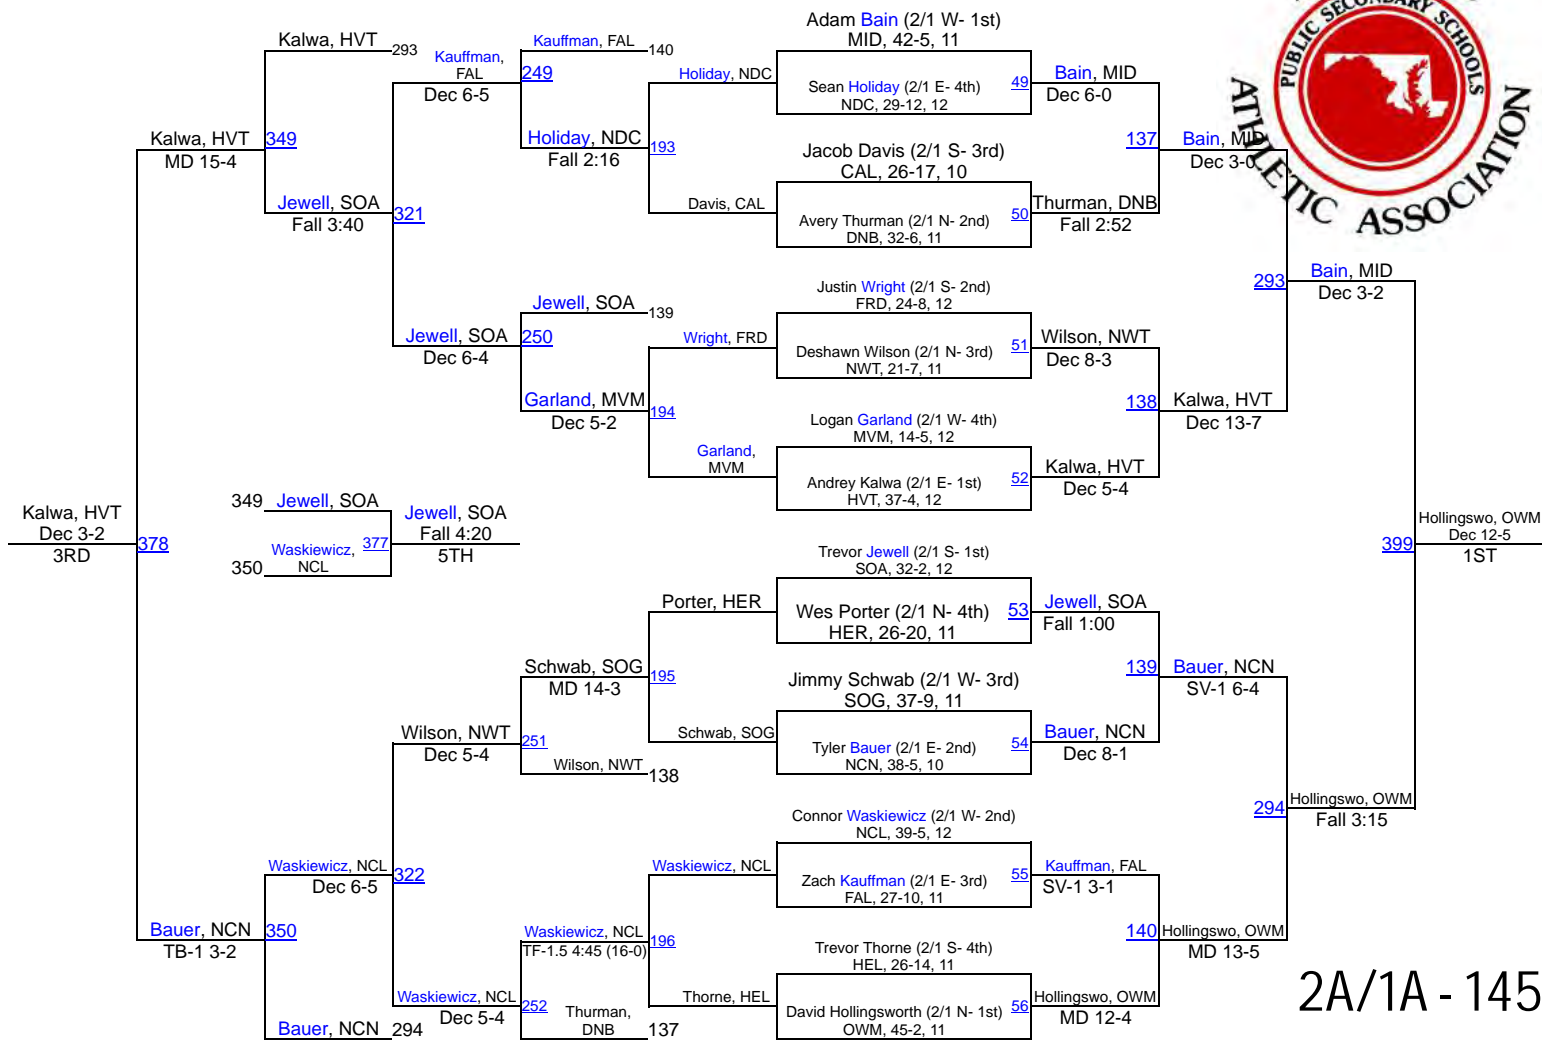

2016 MPSSAA State Championships

2A/1A - 145