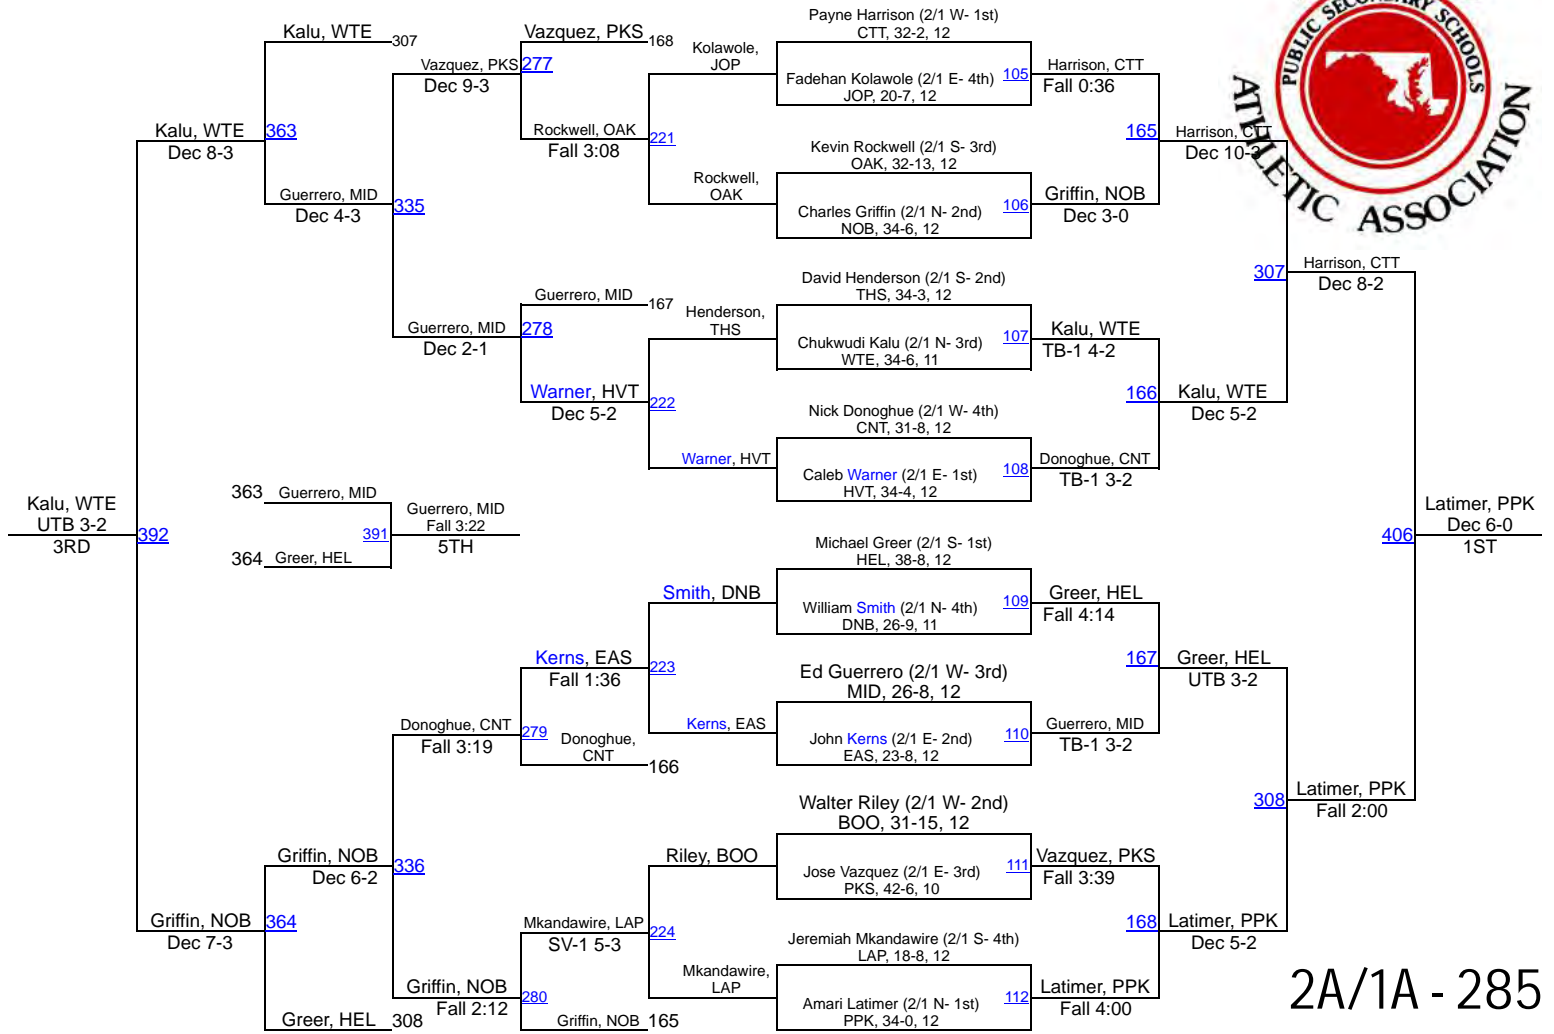

2016 MPSSAA State Championships

2A/1A - 285

Team Scores

2A/1A

1.	South Carroll	119.0
2.	Middletown	116.0
3.	Oakland Mills	98.0
4.	Williamsport	94.5
5.	Dunbar	65.0
6.	Catoctin	60.0
7.	Southern-AA	57.0
8.	North Caroline	50.0
9.	Patterson Mill	48.0
10.	Marriotts Ridge	46.5
11.	Kent Island	39.0
12.	Smithsburg	37.0
13.	Century	36.0
13.	Southern Garrett	36.0
15.	Hereford	35.0
15.	La Plata	35.0
17.	Owings Mills	34.0
18.	Easton	32.0
19.	Eastern Technical	31.0
20.	Pikesville	30.0
21.	Western Stes	29.0
22.	Fallston	28.0
22.	Sparrows Point	28.0
24.	Havre De Grace	27.0
24.	Manchester Valley	27.0
26.	Patterson	26.0
27.	Central-PG	25.0
27.	Northern Garrett	25.0
29.	North Carroll	24.5
30.	Thomas Stone	23.0
30.	Winters Mill	23.0
32.	Harford Tech	22.0
32.	Perryville	22.0
34.	Cambridge-SD	21.5
35.	Mardela	21.0
36.	Calvert	15.0
36.	Snow Hill	15.0
38.	North East (Cecil)	14.0
38.	Northwestern-B	14.0
40.	Henry E Lackey	13.0
40.	Rising Sun	13.0
42.	Francis Scott Key	12.5
43.	Parkside	11.0
44.	Liberty	10.0
45.	Edmondson/Westside	5.0
45.	North Dorchester	5.0
47.	Queen Anne`s	4.0
47.	Westlake	4.0
49.	Chesapeake-B	3.0
49.	Colonel Richardson	3.0
49.	New Town	3.0