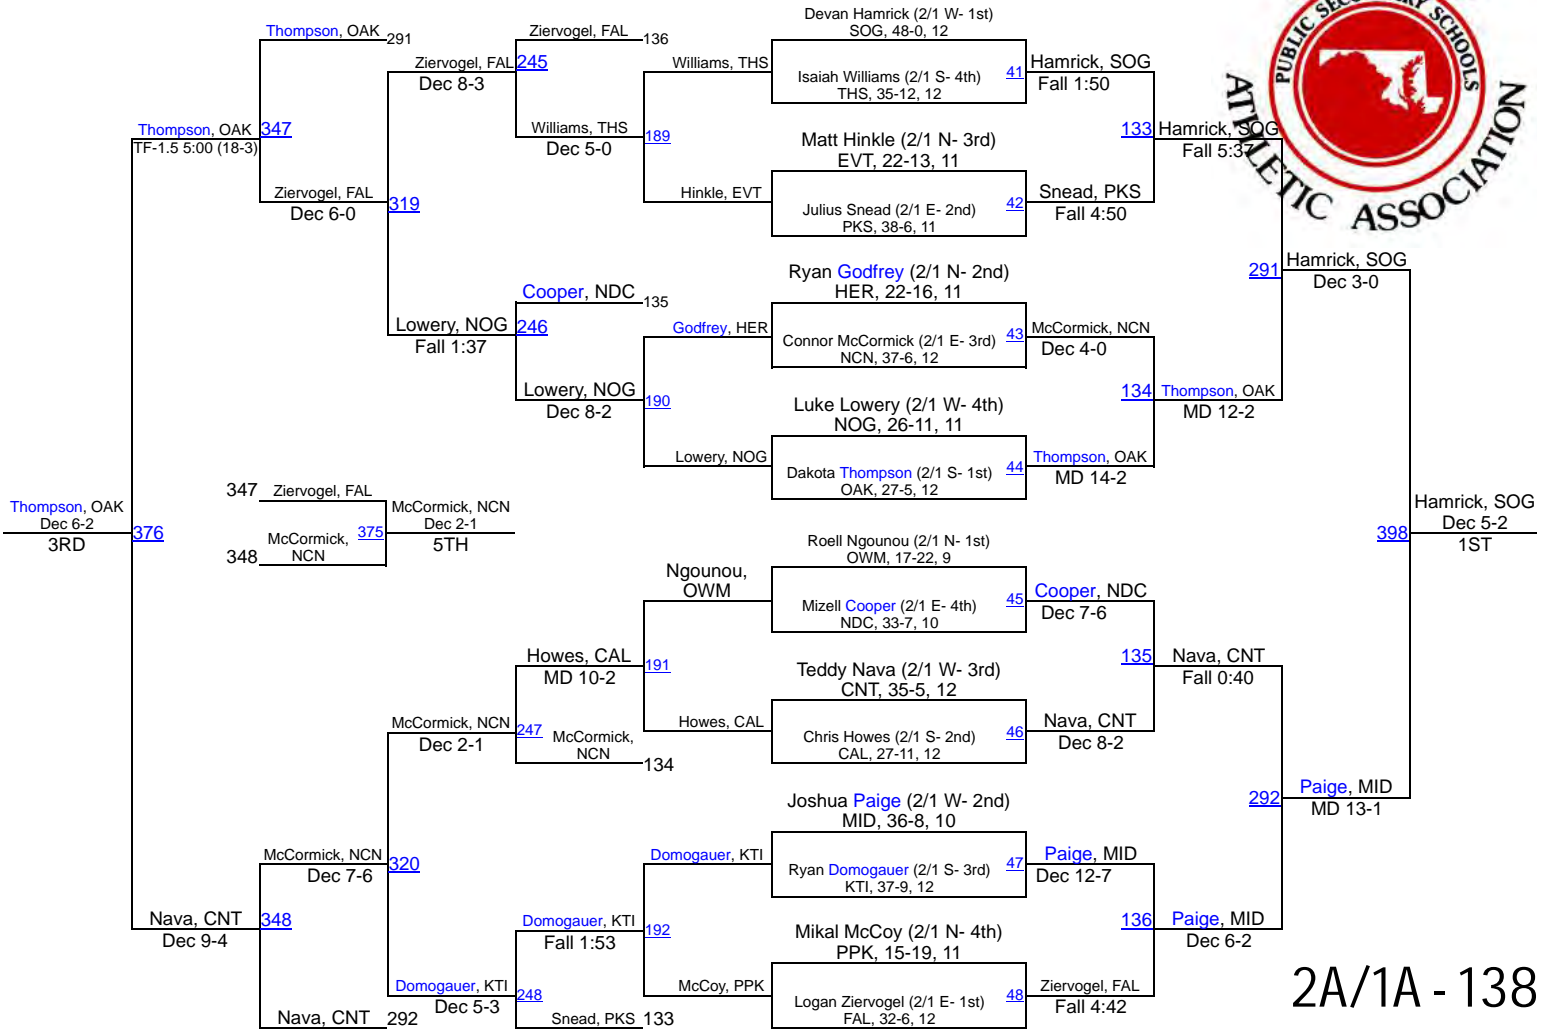

2016 MPSSAA State Championships

2A/1A - 138