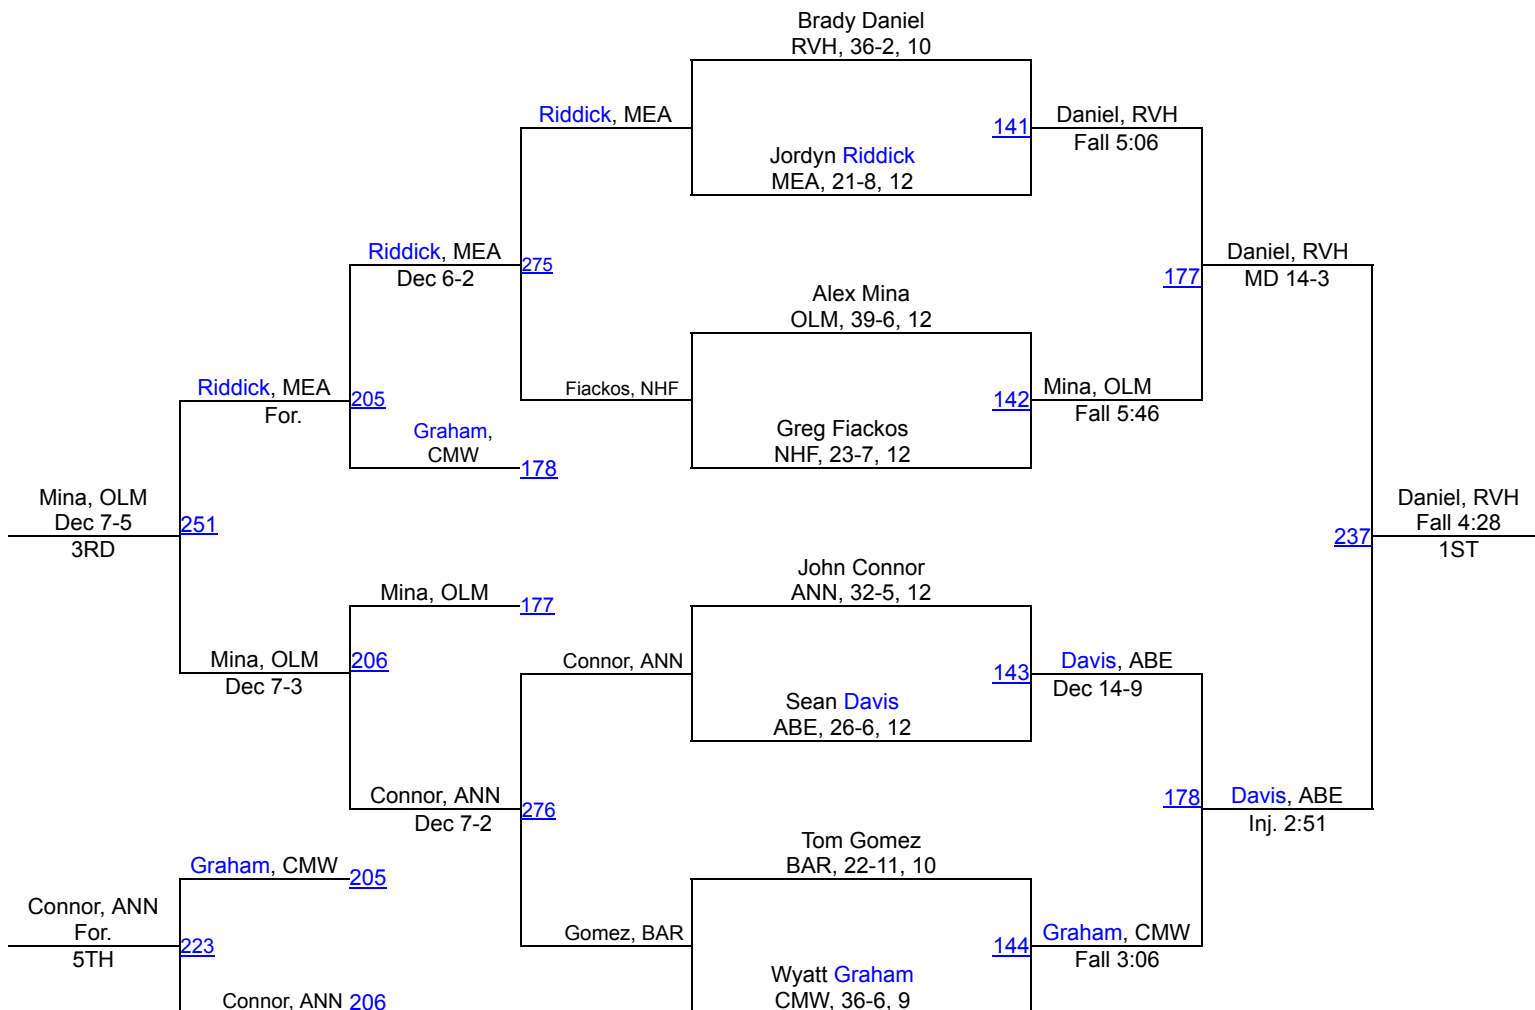

2015 4A/3A East Regional Tournament

132

2015 4A/3A East Regional Tournament

160

2015 4A/3A East Regional Tournament

170

2015 4A/3A East Regional Tournament

182

2015 4A/3A East Regional Tournament

195

2015 4A/3A East Regional Tournament

220

2015 4A/3A East Regional Tournament

285

Team Scores

1.	River Hill	141.0
2.	Old Mill	120.0
3.	Arundel	105.0
4.	Bel Air	88.0
5.	Glenelg	83.0
6.	Meade	69.0
7.	Reservoir	62.5
8.	Annapolis	59.0
9.	South River	56.0
10.	Centennial	49.0
11.	Mt. Hebron	45.0
12.	Aberdeen	44.0
12.	Howard	44.0
14.	Severna Park	39.0
15.	Broadneck	22.0
16.	North Harford	20.0
17.	Atholton	18.0
18.	C. Milton Wright	13.0
19.	Wilde Lake	11.0
20.	North County	6.0
21.	Cheasapeake	5.0
22.	Long Reach	4.0
23.	Edgewood	0.0
23.	Glen Burnie	0.0
23.	Northeast AA	0.0