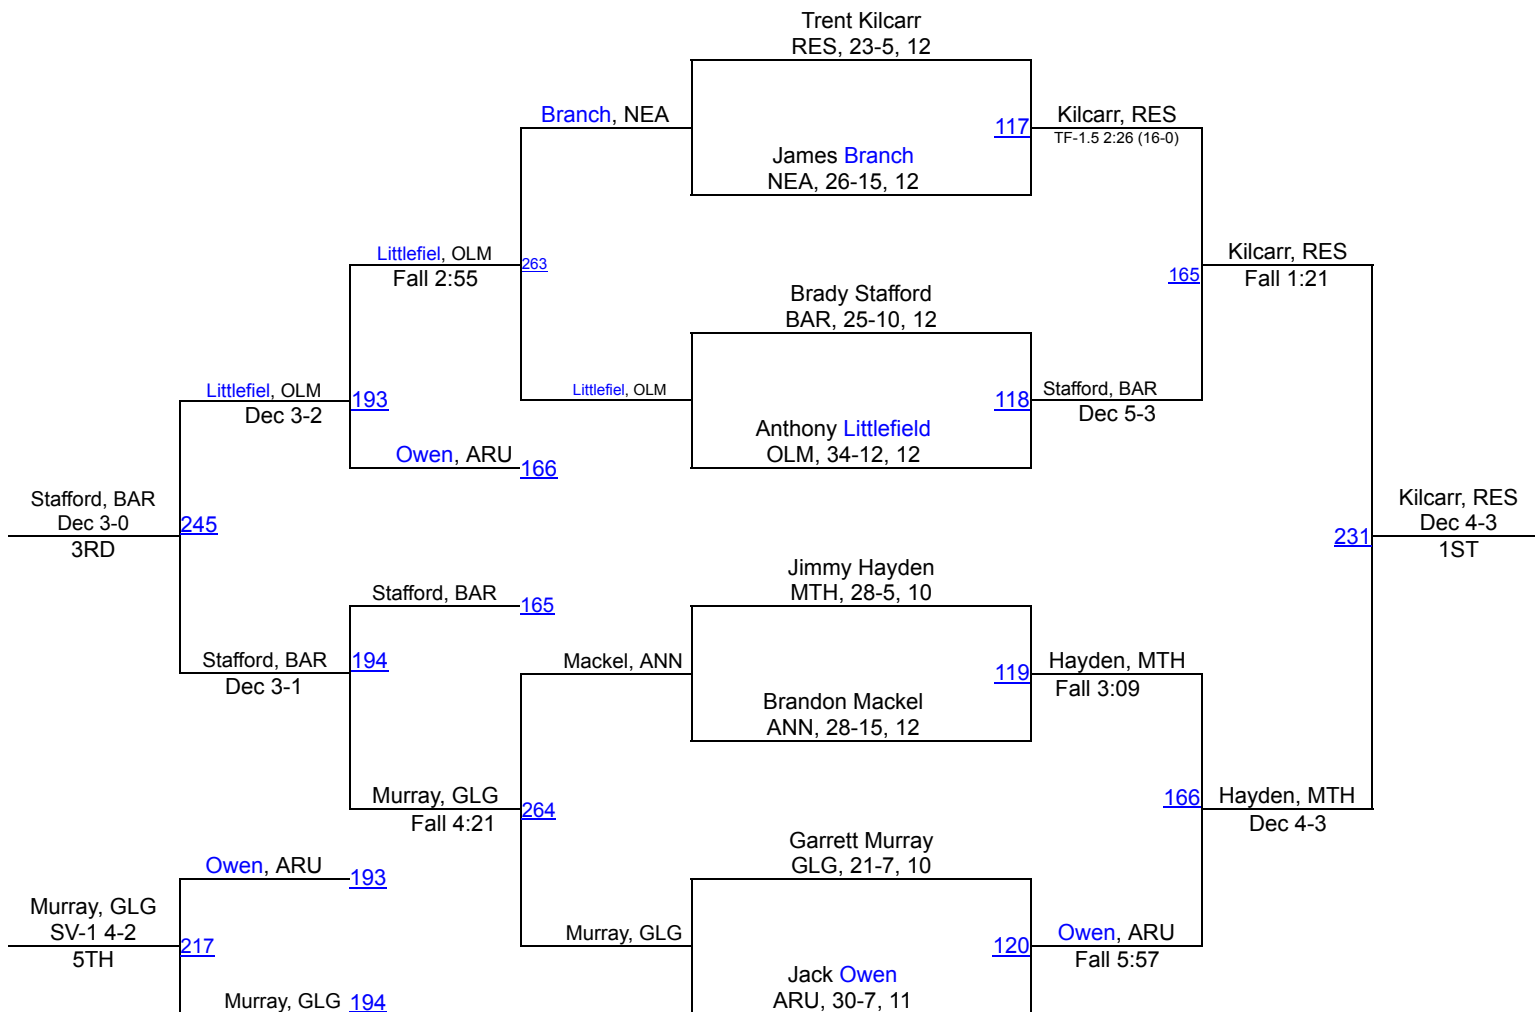

2015 4A/3A East Regional Tournament

106

2015 4A/3A East Regional Tournament

113

2015 4A/3A East Regional Tournament

120

2015 4A/3A East Regional Tournament

126

2015 4A/3A East Regional Tournament

132

2015 4A/3A East Regional Tournament

160

2015 4A/3A East Regional Tournament

170

2015 4A/3A East Regional Tournament

182

2015 4A/3A East Regional Tournament

195

2015 4A/3A East Regional Tournament

220

2015 4A/3A East Regional Tournament

285

Team Scores

1.	River Hill	141.0
2.	Old Mill	120.0
3.	Arundel	105.0
4.	Bel Air	88.0
5.	Glenelg	83.0
6.	Meade	69.0
7.	Reservoir	62.5
8.	Annapolis	59.0
9.	South River	56.0
10.	Centennial	49.0
11.	Mt. Hebron	45.0
12.	Aberdeen	44.0
12.	Howard	44.0
14.	Severna Park	39.0
15.	Broadneck	22.0
16.	North Harford	20.0
17.	Atholton	18.0
18.	C. Milton Wright	13.0
19.	Wilde Lake	11.0
20.	North County	6.0
21.	Cheasapeake	5.0
22.	Long Reach	4.0
23.	Edgewood	0.0
23.	Glen Burnie	0.0
23.	Northeast AA	0.0