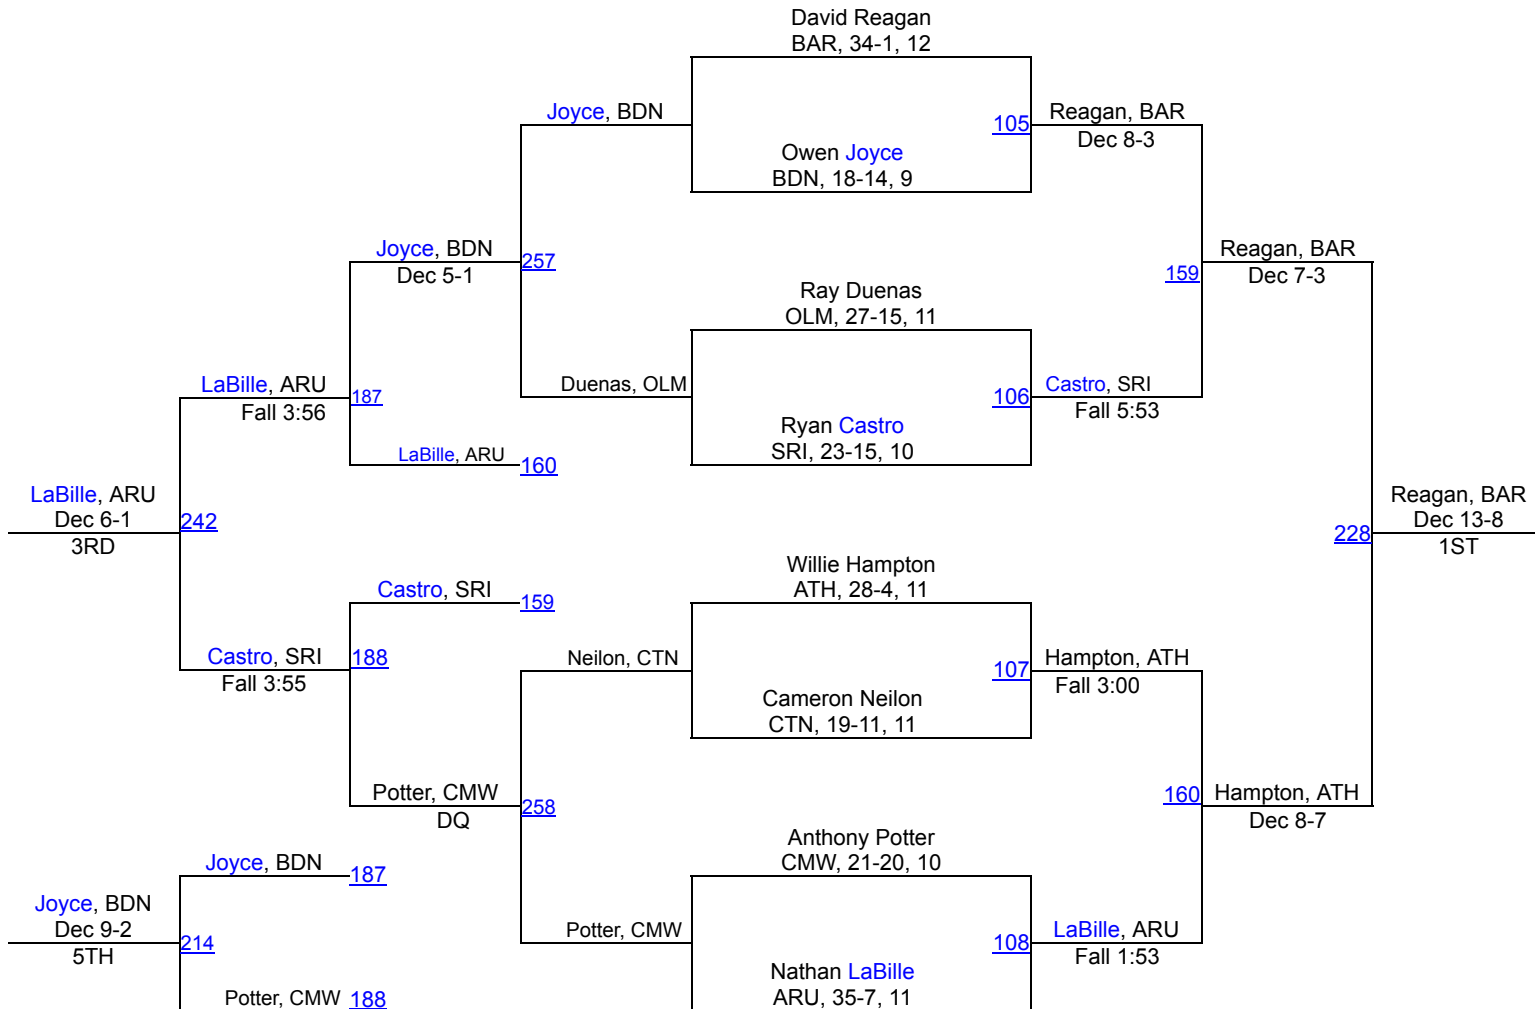

2015 4A/3A East Regional Tournament

106

2015 4A/3A East Regional Tournament

113

2015 4A/3A East Regional Tournament

120

2015 4A/3A East Regional Tournament

126

2015 4A/3A East Regional Tournament

195

2015 4A/3A East Regional Tournament

220

2015 4A/3A East Regional Tournament

285

Team Scores

1.	River Hill	141.0
2.	Old Mill	120.0
3.	Arundel	105.0
4.	Bel Air	88.0
5.	Glenelg	83.0
6.	Meade	69.0
7.	Reservoir	62.5
8.	Annapolis	59.0
9.	South River	56.0
10.	Centennial	49.0
11.	Mt. Hebron	45.0
12.	Aberdeen	44.0
12.	Howard	44.0
14.	Severna Park	39.0
15.	Broadneck	22.0
16.	North Harford	20.0
17.	Atholton	18.0
18.	C. Milton Wright	13.0
19.	Wilde Lake	11.0
20.	North County	6.0
21.	Cheasapeake	5.0
22.	Long Reach	4.0
23.	Edgewood	0.0
23.	Glen Burnie	0.0
23.	Northeast AA	0.0