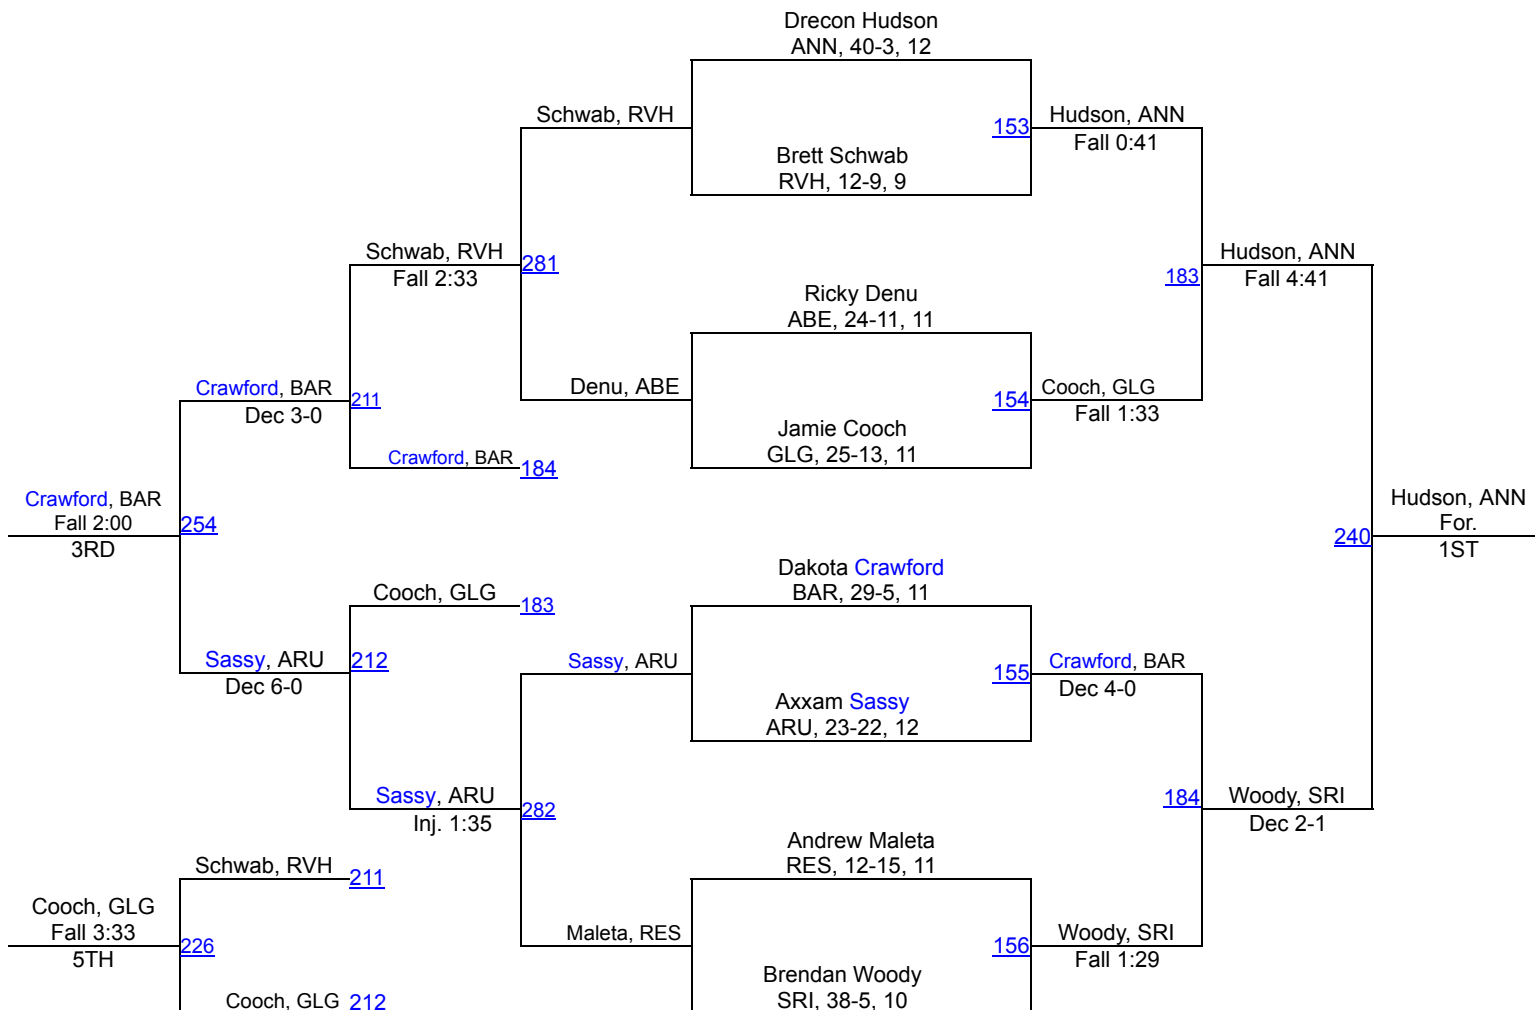

2015 4A/3A East Regional Tournament

195

2015 4A/3A East Regional Tournament

220

2015 4A/3A East Regional Tournament

285

Team Scores

1.	River Hill	141.0
2.	Old Mill	120.0
3.	Arundel	105.0
4.	Bel Air	88.0
5.	Glenelg	83.0
6.	Meade	69.0
7.	Reservoir	62.5
8.	Annapolis	59.0
9.	South River	56.0
10.	Centennial	49.0
11.	Mt. Hebron	45.0
12.	Aberdeen	44.0
12.	Howard	44.0
14.	Severna Park	39.0
15.	Broadneck	22.0
16.	North Harford	20.0
17.	Atholton	18.0
18.	C. Milton Wright	13.0
19.	Wilde Lake	11.0
20.	North County	6.0
21.	Cheasapeake	5.0
22.	Long Reach	4.0
23.	Edgewood	0.0
23.	Glen Burnie	0.0
23.	Northeast AA	0.0