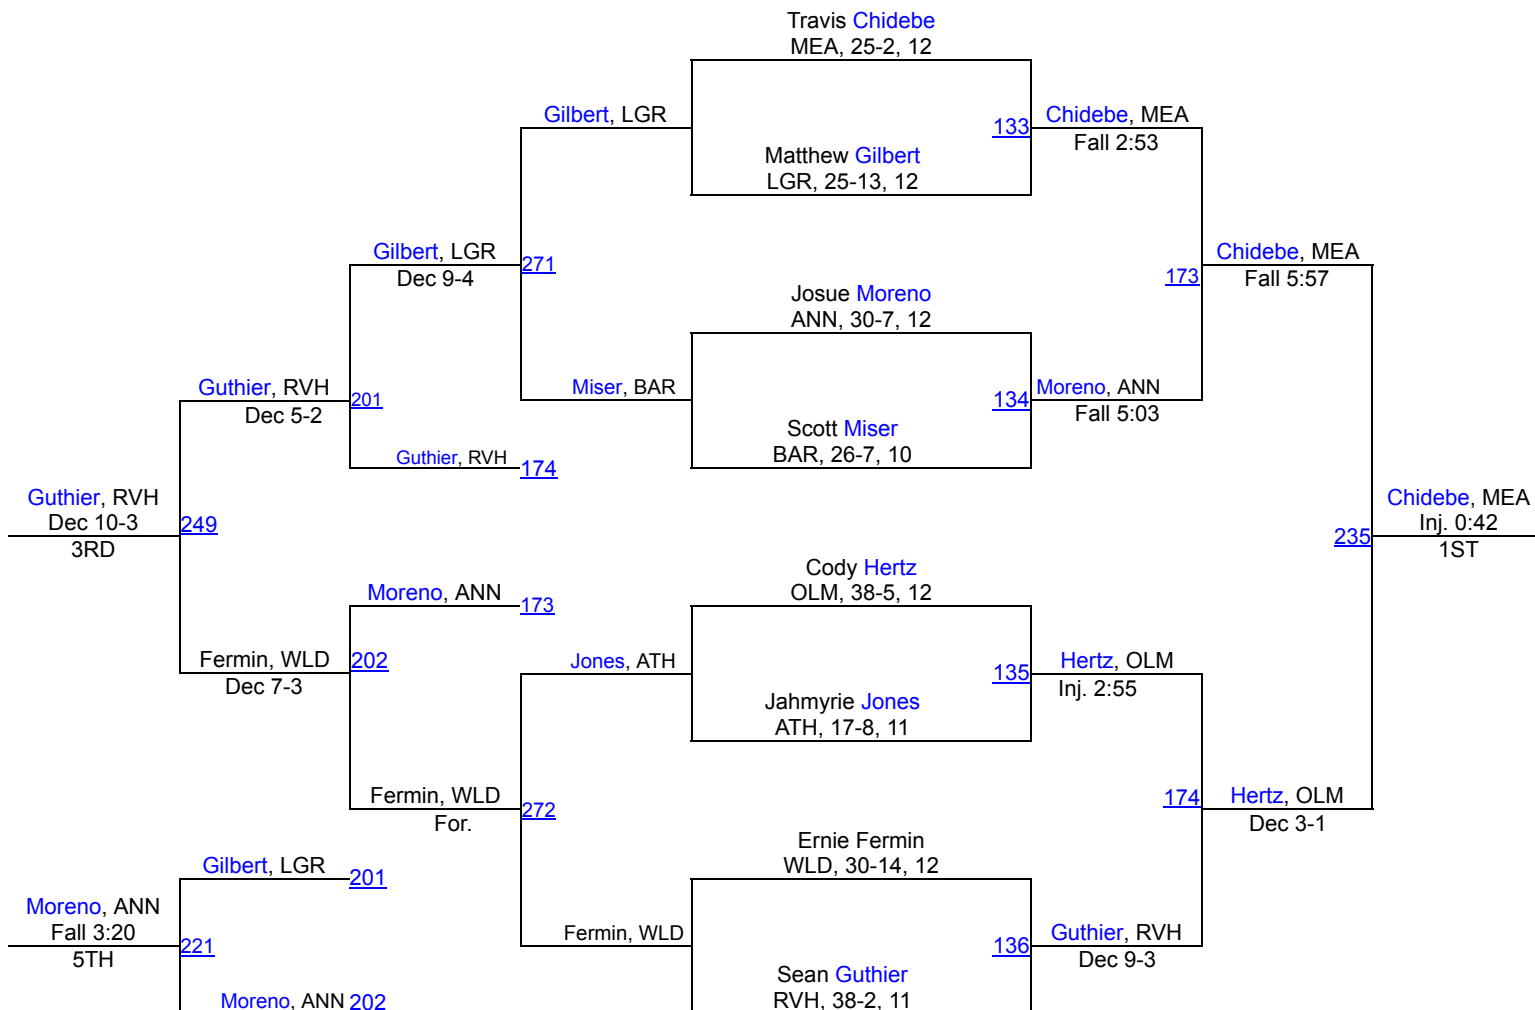

2015 4A/3A East Regional Tournament

106

2015 4A/3A East Regional Tournament

113

2015 4A/3A East Regional Tournament

120

2015 4A/3A East Regional Tournament

126

2015 4A/3A East Regional Tournament

132

2015 4A/3A East Regional Tournament

160

2015 4A/3A East Regional Tournament

170

2015 4A/3A East Regional Tournament

182

2015 4A/3A East Regional Tournament

195

2015 4A/3A East Regional Tournament

220

2015 4A/3A East Regional Tournament

285

Team Scores

1.	River Hill	141.0
2.	Old Mill	120.0
3.	Arundel	105.0
4.	Bel Air	88.0
5.	Glenelg	83.0
6.	Meade	69.0
7.	Reservoir	62.5
8.	Annapolis	59.0
9.	South River	56.0
10.	Centennial	49.0
11.	Mt. Hebron	45.0
12.	Aberdeen	44.0
12.	Howard	44.0
14.	Severna Park	39.0
15.	Broadneck	22.0
16.	North Harford	20.0
17.	Atholton	18.0
18.	C. Milton Wright	13.0
19.	Wilde Lake	11.0
20.	North County	6.0
21.	Cheasapeake	5.0
22.	Long Reach	4.0
23.	Edgewood	0.0
23.	Glen Burnie	0.0
23.	Northeast AA	0.0