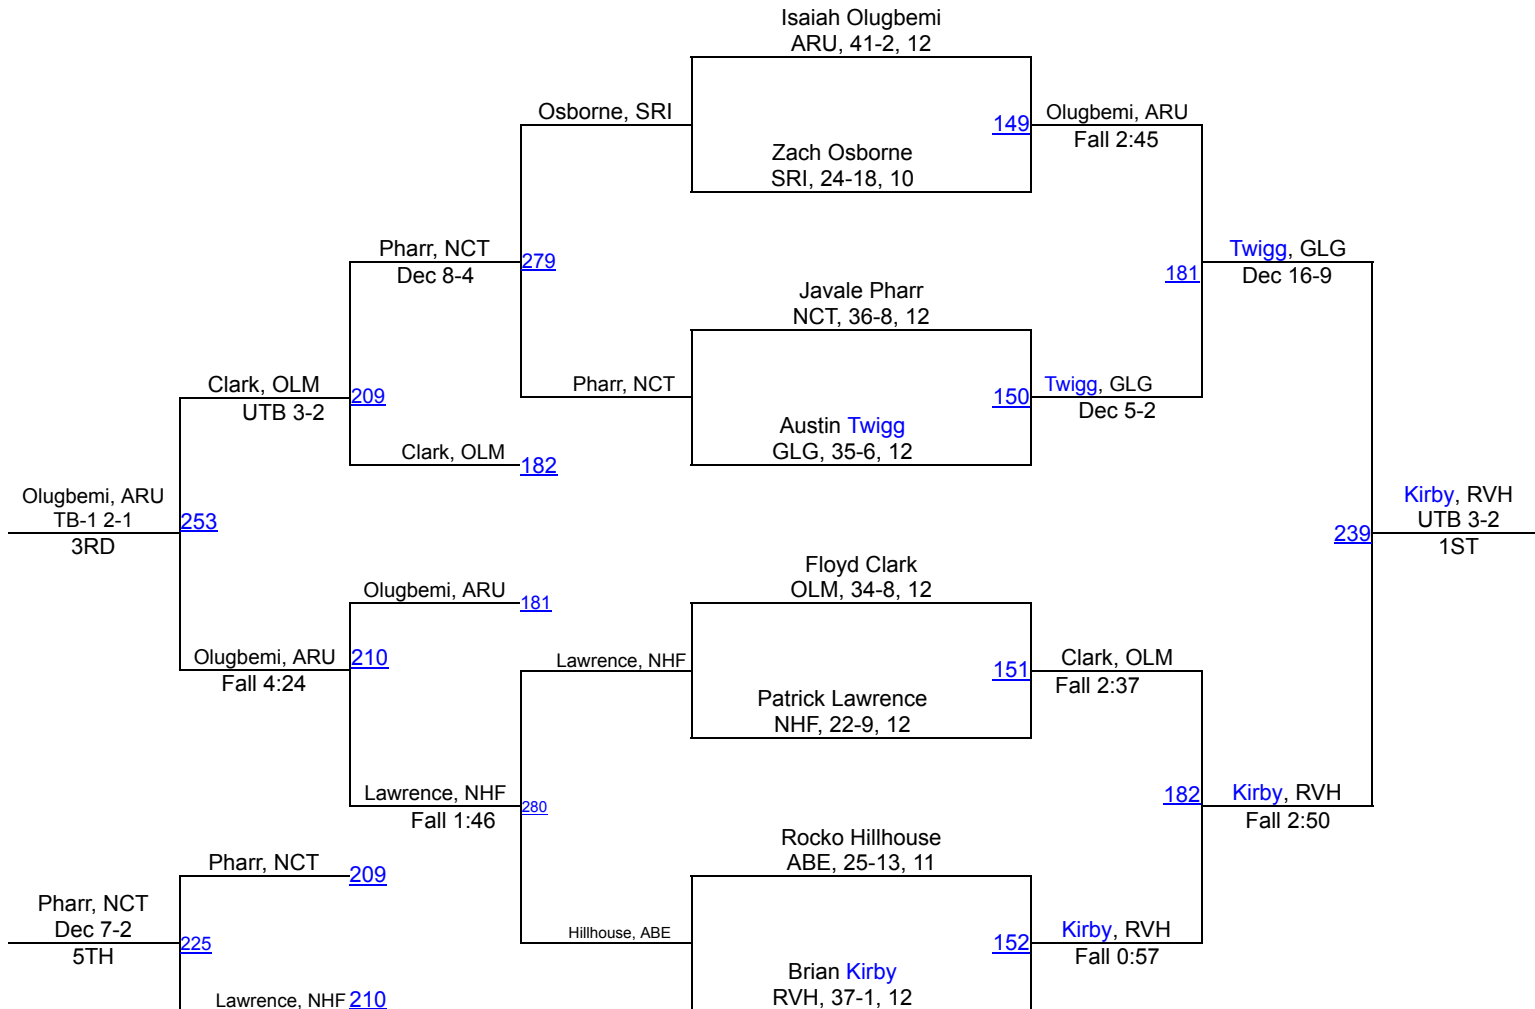

2015 4A/3A East Regional Tournament

132

2015 4A/3A East Regional Tournament

160

2015 4A/3A East Regional Tournament

170

2015 4A/3A East Regional Tournament

182

2015 4A/3A East Regional Tournament

195

2015 4A/3A East Regional Tournament

220

2015 4A/3A East Regional Tournament

285

Team Scores

1.	River Hill	141.0
2.	Old Mill	120.0
3.	Arundel	105.0
4.	Bel Air	88.0
5.	Glenelg	83.0
6.	Meade	69.0
7.	Reservoir	62.5
8.	Annapolis	59.0
9.	South River	56.0
10.	Centennial	49.0
11.	Mt. Hebron	45.0
12.	Aberdeen	44.0
12.	Howard	44.0
14.	Severna Park	39.0
15.	Broadneck	22.0
16.	North Harford	20.0
17.	Atholton	18.0
18.	C. Milton Wright	13.0
19.	Wilde Lake	11.0
20.	North County	6.0
21.	Cheasapeake	5.0
22.	Long Reach	4.0
23.	Edgewood	0.0
23.	Glen Burnie	0.0
23.	Northeast AA	0.0