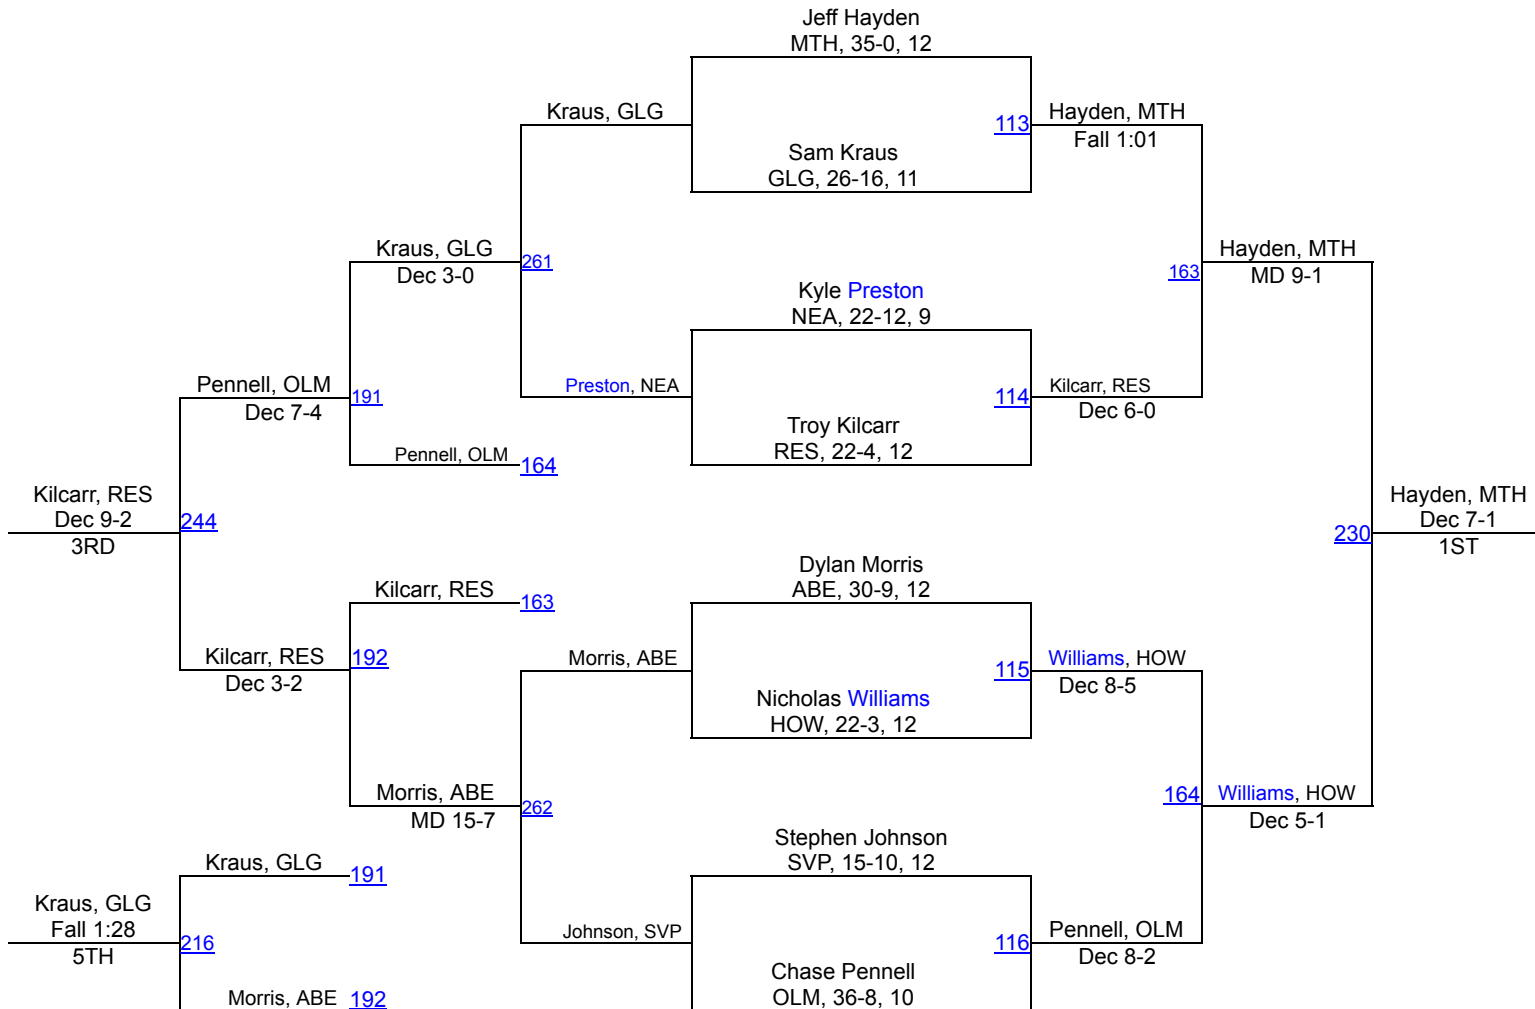

2015 4A/3A East Regional Tournament

106

2015 4A/3A East Regional Tournament

113

2015 4A/3A East Regional Tournament

120

2015 4A/3A East Regional Tournament

126

2015 4A/3A East Regional Tournament

195

2015 4A/3A East Regional Tournament

220

2015 4A/3A East Regional Tournament

285

Team Scores

1.	River Hill	141.0
2.	Old Mill	120.0
3.	Arundel	105.0
4.	Bel Air	88.0
5.	Glenelg	83.0
6.	Meade	69.0
7.	Reservoir	62.5
8.	Annapolis	59.0
9.	South River	56.0
10.	Centennial	49.0
11.	Mt. Hebron	45.0
12.	Aberdeen	44.0
12.	Howard	44.0
14.	Severna Park	39.0
15.	Broadneck	22.0
16.	North Harford	20.0
17.	Atholton	18.0
18.	C. Milton Wright	13.0
19.	Wilde Lake	11.0
20.	North County	6.0
21.	Cheasapeake	5.0
22.	Long Reach	4.0
23.	Edgewood	0.0
23.	Glen Burnie	0.0
23.	Northeast AA	0.0