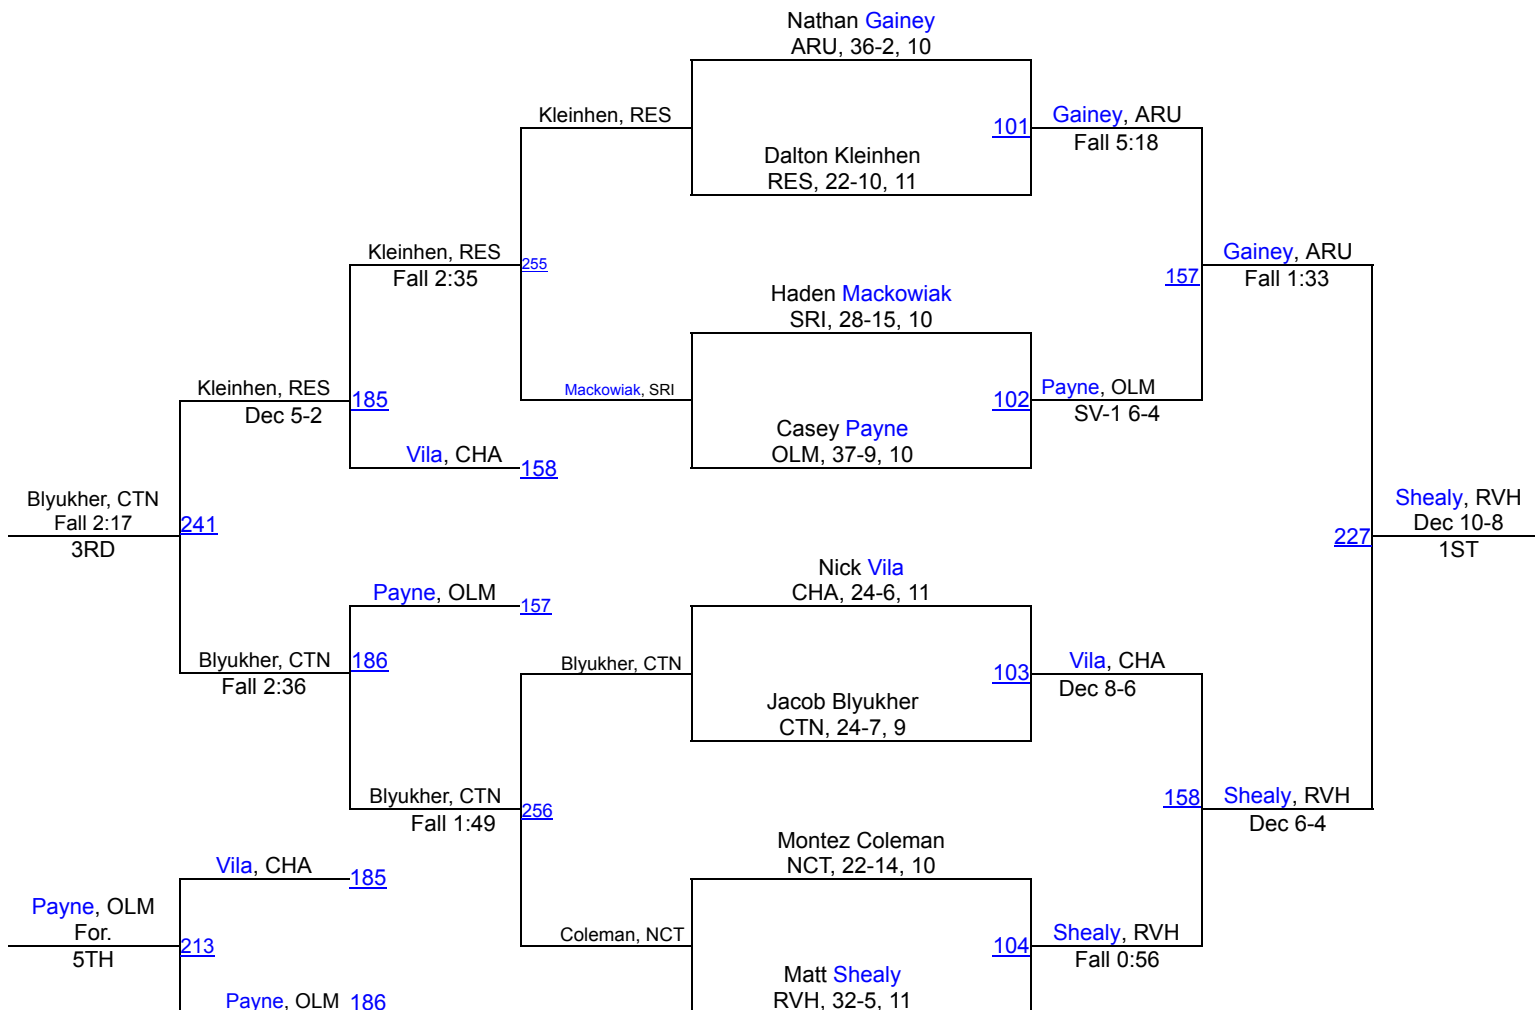

2015 4A/3A East Regional Tournament

106

2015 4A/3A East Regional Tournament

113

2015 4A/3A East Regional Tournament

120

2015 4A/3A East Regional Tournament

126

2015 4A/3A East Regional Tournament

195

2015 4A/3A East Regional Tournament

220

2015 4A/3A East Regional Tournament

285

Team Scores

1.	River Hill	141.0
2.	Old Mill	120.0
3.	Arundel	105.0
4.	Bel Air	88.0
5.	Glenelg	83.0
6.	Meade	69.0
7.	Reservoir	62.5
8.	Annapolis	59.0
9.	South River	56.0
10.	Centennial	49.0
11.	Mt. Hebron	45.0
12.	Aberdeen	44.0
12.	Howard	44.0
14.	Severna Park	39.0
15.	Broadneck	22.0
16.	North Harford	20.0
17.	Atholton	18.0
18.	C. Milton Wright	13.0
19.	Wilde Lake	11.0
20.	North County	6.0
21.	Cheasapeake	5.0
22.	Long Reach	4.0
23.	Edgewood	0.0
23.	Glen Burnie	0.0
23.	Northeast AA	0.0