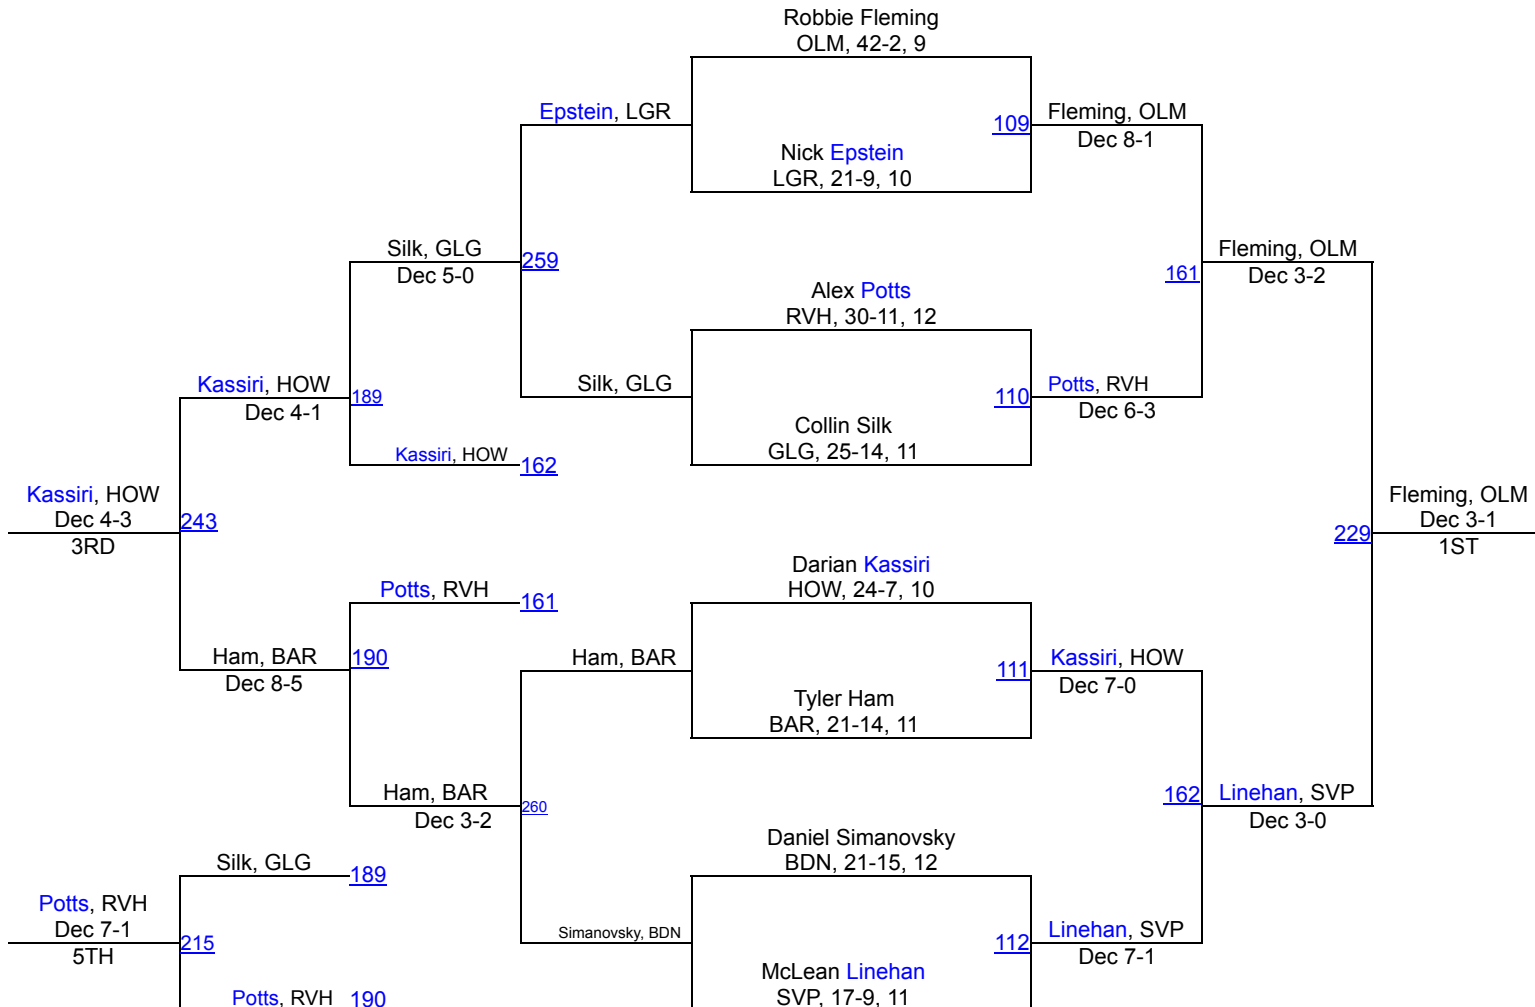

2015 4A/3A East Regional Tournament

106

2015 4A/3A East Regional Tournament

113

2015 4A/3A East Regional Tournament

120

2015 4A/3A East Regional Tournament

126

2015 4A/3A East Regional Tournament

195

2015 4A/3A East Regional Tournament

220

2015 4A/3A East Regional Tournament

285

Team Scores

1.	River Hill	141.0
2.	Old Mill	120.0
3.	Arundel	105.0
4.	Bel Air	88.0
5.	Glenelg	83.0
6.	Meade	69.0
7.	Reservoir	62.5
8.	Annapolis	59.0
9.	South River	56.0
10.	Centennial	49.0
11.	Mt. Hebron	45.0
12.	Aberdeen	44.0
12.	Howard	44.0
14.	Severna Park	39.0
15.	Broadneck	22.0
16.	North Harford	20.0
17.	Atholton	18.0
18.	C. Milton Wright	13.0
19.	Wilde Lake	11.0
20.	North County	6.0
21.	Cheasapeake	5.0
22.	Long Reach	4.0
23.	Edgewood	0.0
23.	Glen Burnie	0.0
23.	Northeast AA	0.0