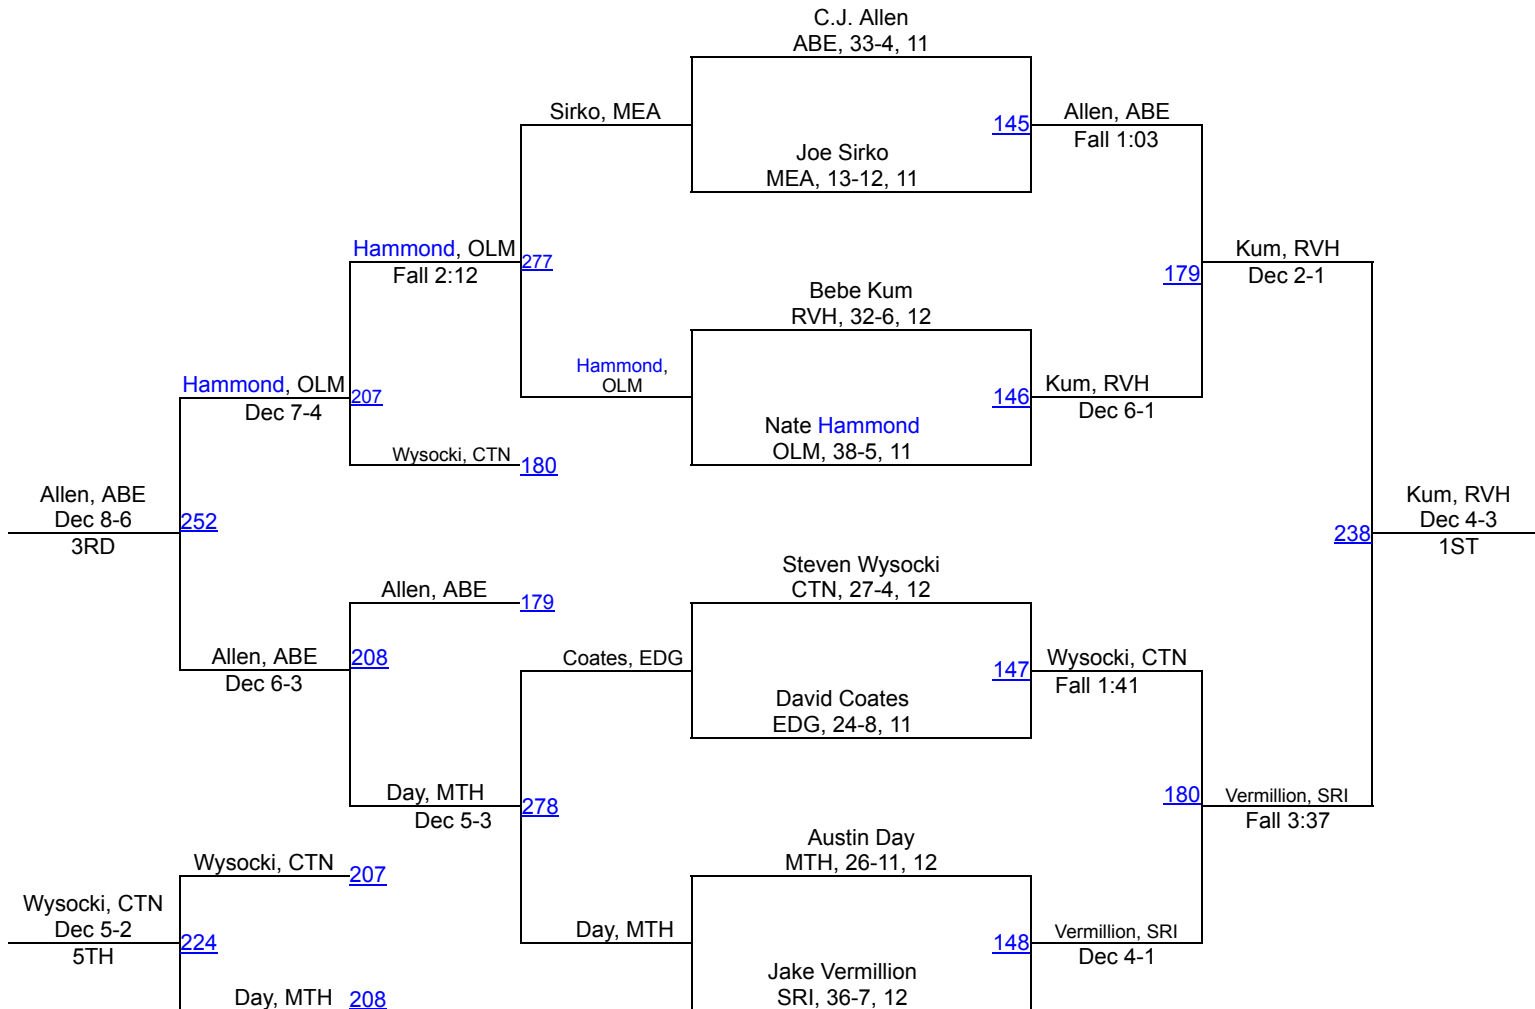

2015 4A/3A East Regional Tournament

132

2015 4A/3A East Regional Tournament

160

2015 4A/3A East Regional Tournament

170

2015 4A/3A East Regional Tournament

182

2015 4A/3A East Regional Tournament

195

2015 4A/3A East Regional Tournament

220

2015 4A/3A East Regional Tournament

285

Team Scores

1.	River Hill	141.0
2.	Old Mill	120.0
3.	Arundel	105.0
4.	Bel Air	88.0
5.	Glenelg	83.0
6.	Meade	69.0
7.	Reservoir	62.5
8.	Annapolis	59.0
9.	South River	56.0
10.	Centennial	49.0
11.	Mt. Hebron	45.0
12.	Aberdeen	44.0
12.	Howard	44.0
14.	Severna Park	39.0
15.	Broadneck	22.0
16.	North Harford	20.0
17.	Atholton	18.0
18.	C. Milton Wright	13.0
19.	Wilde Lake	11.0
20.	North County	6.0
21.	Cheasapeake	5.0
22.	Long Reach	4.0
23.	Edgewood	0.0
23.	Glen Burnie	0.0
23.	Northeast AA	0.0