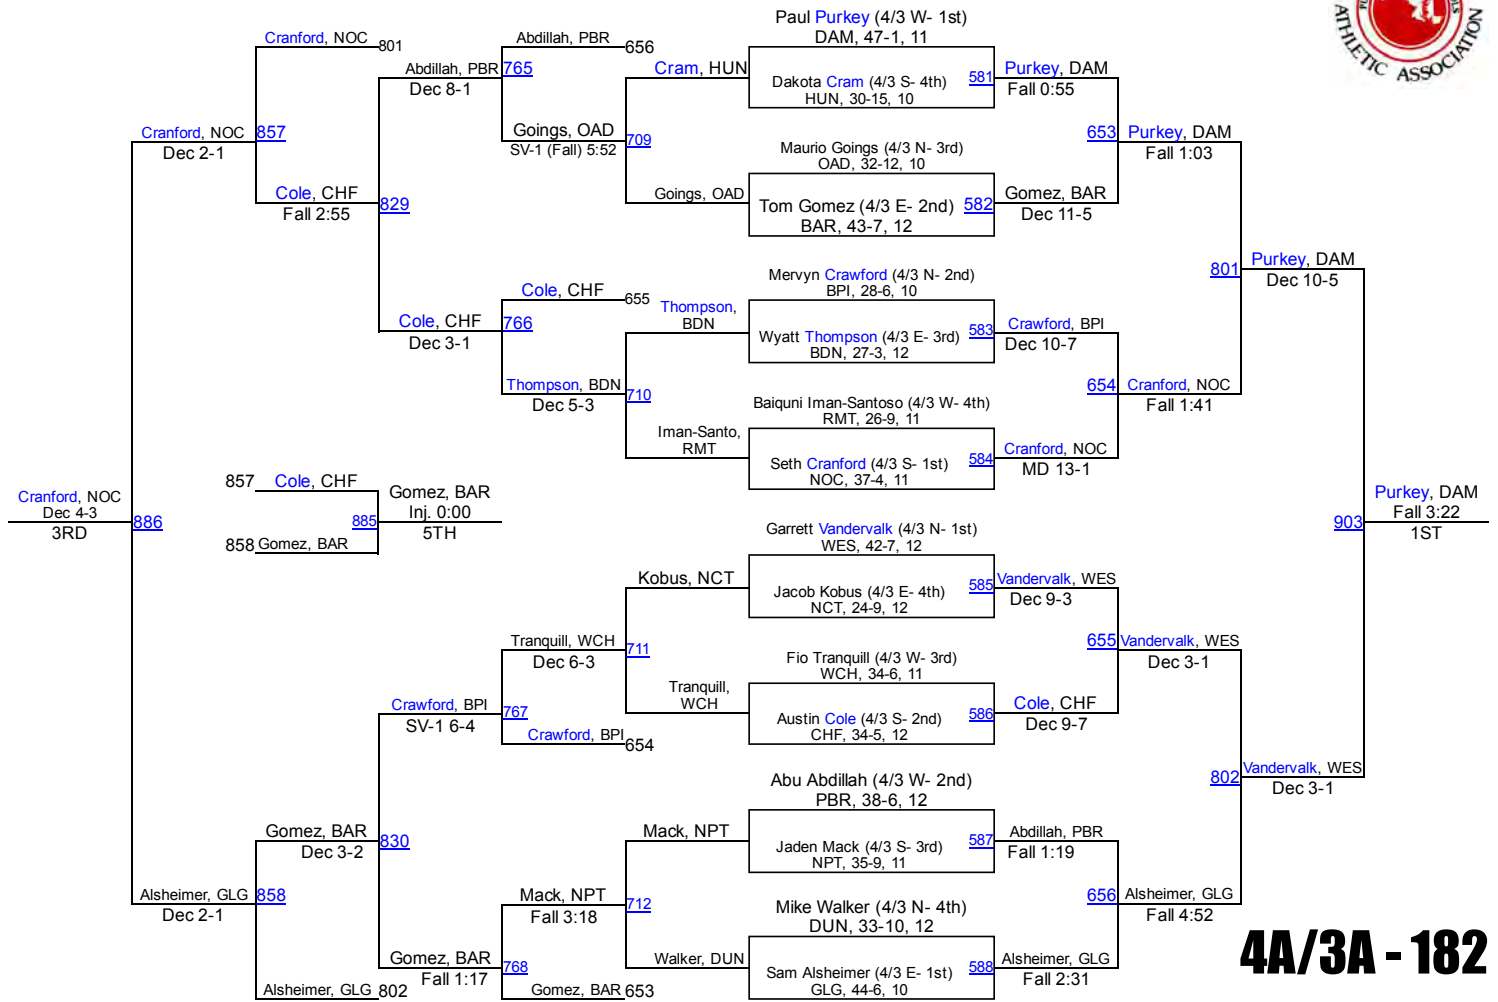

2017 MPSSAA State Championships

4A/3A - 182