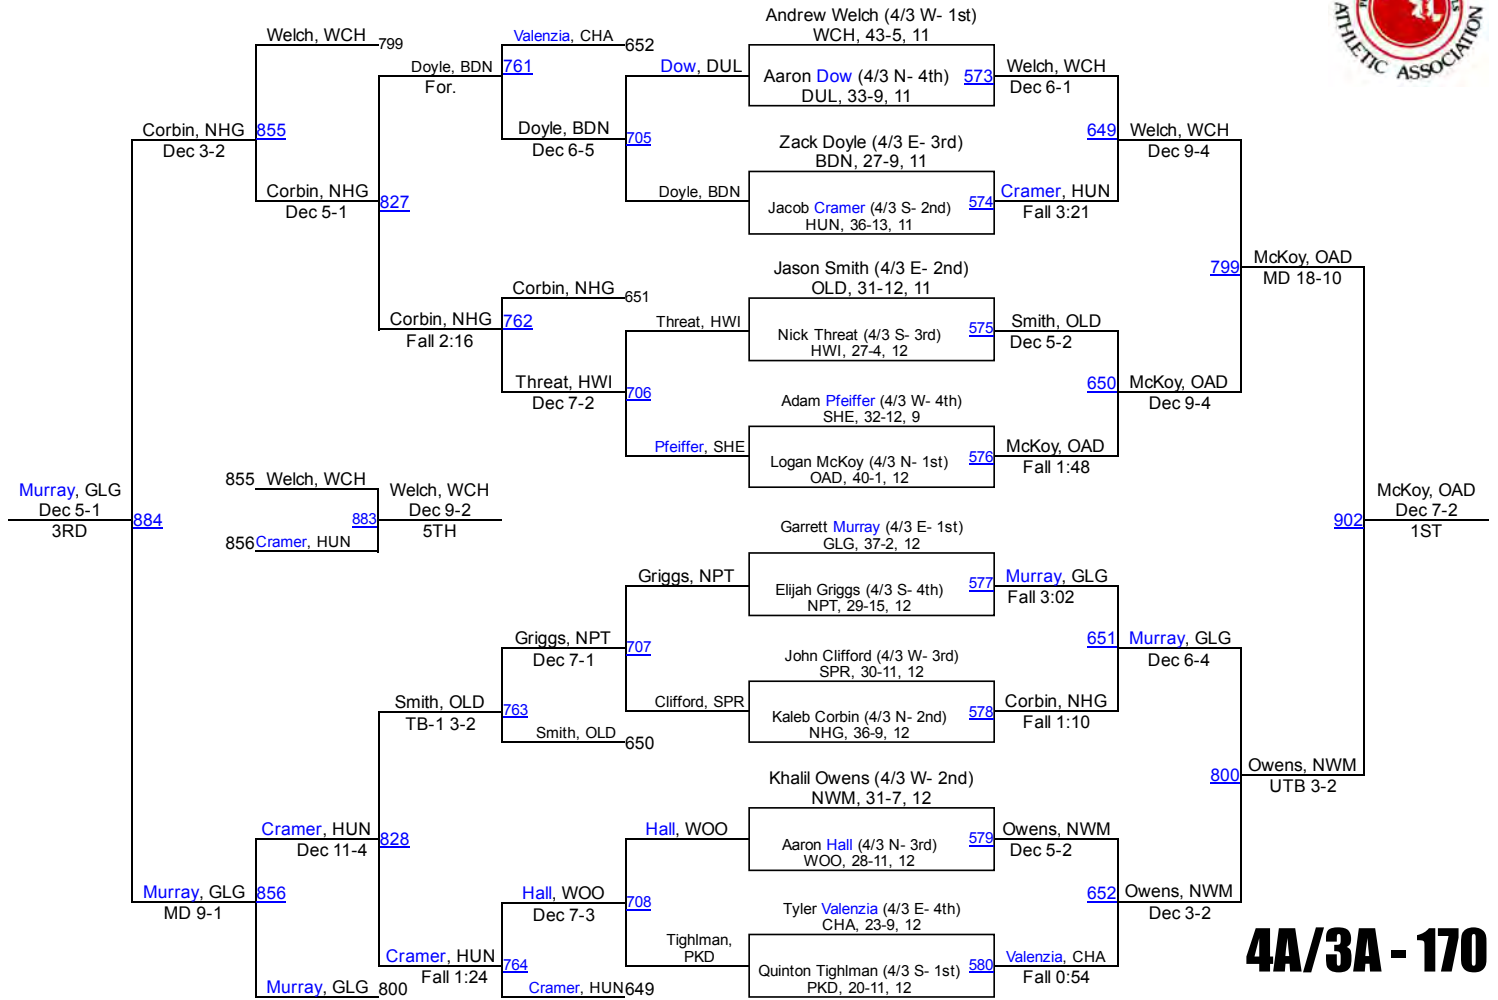

2017 MPSSAA State Championships

4A/3A - 170