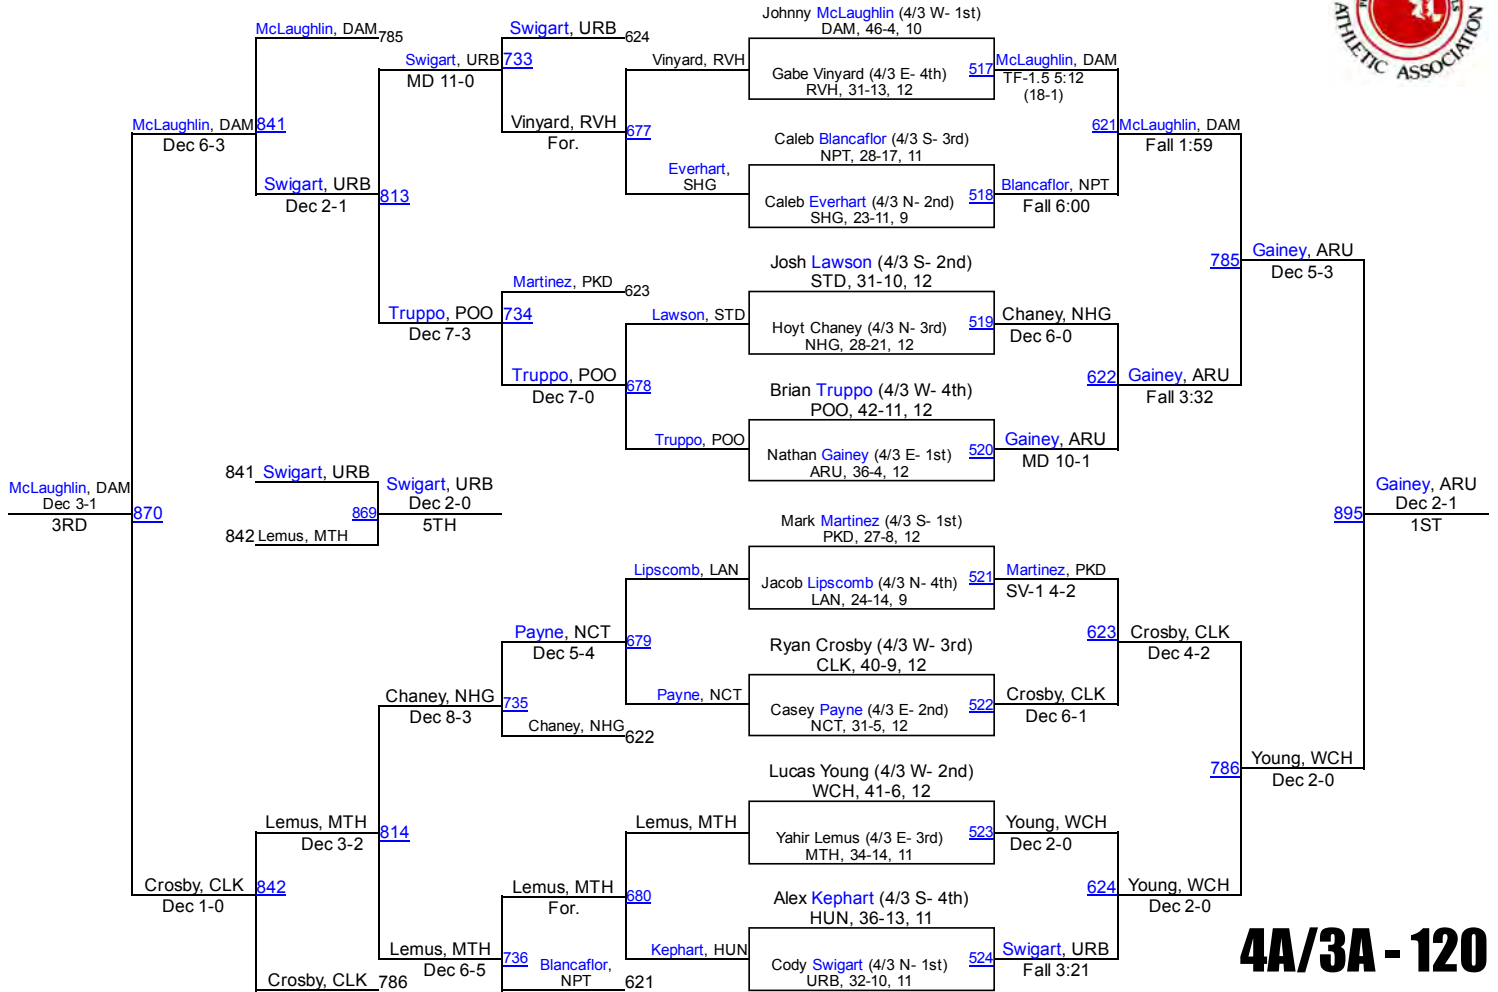

2017 MPSSAA State Championships