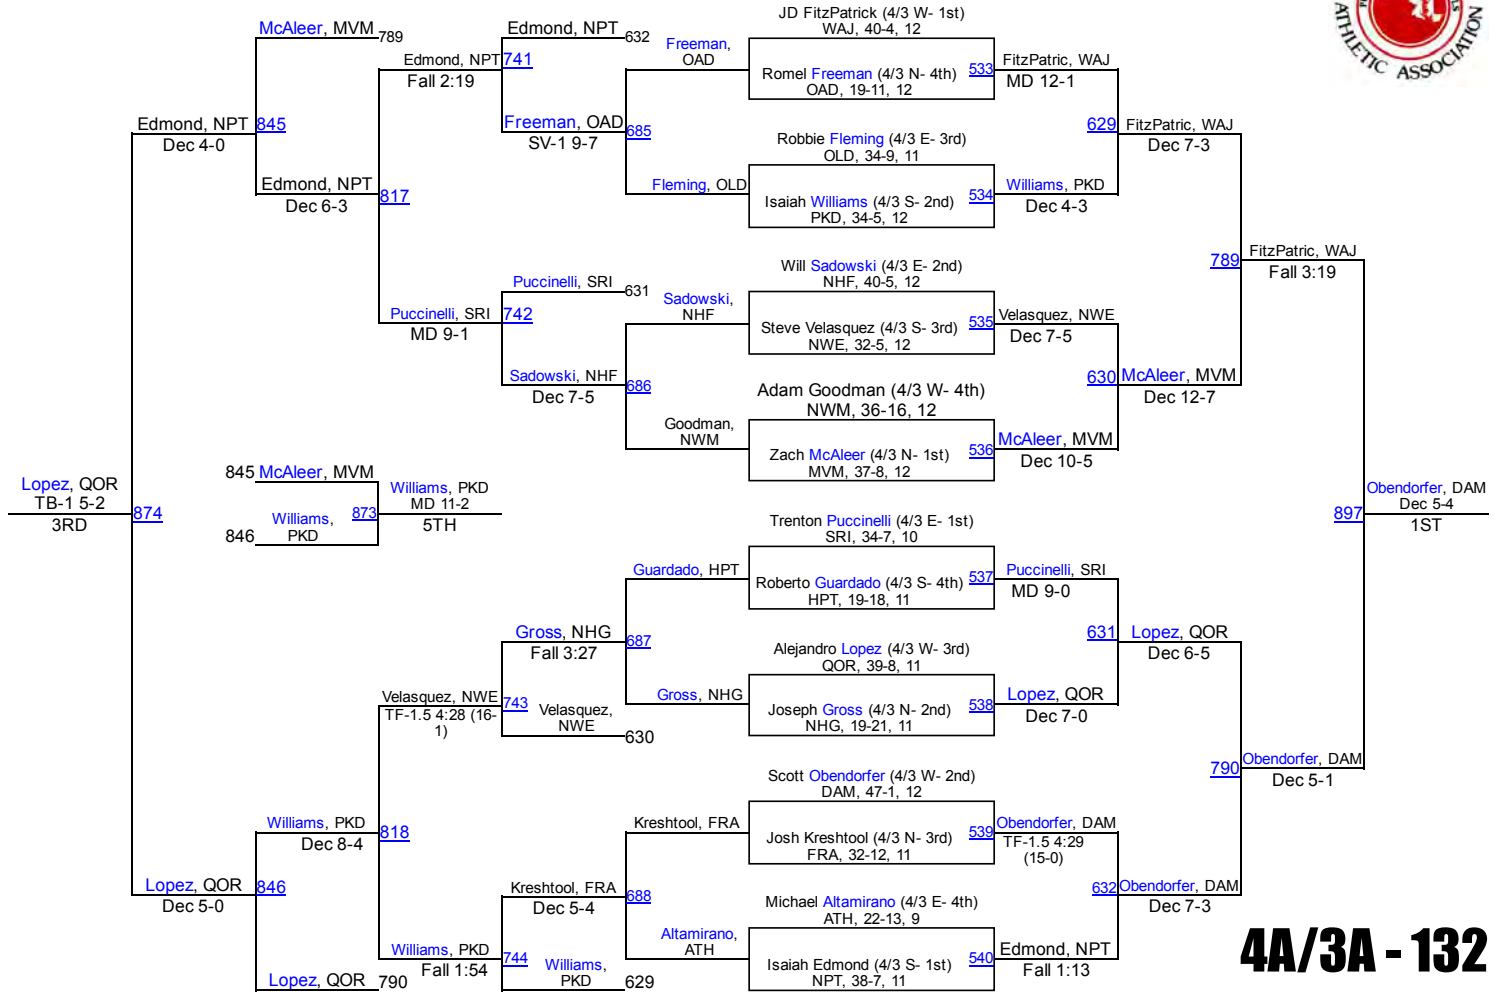

2017 MPSSAA State Championships

4A/3A - 132