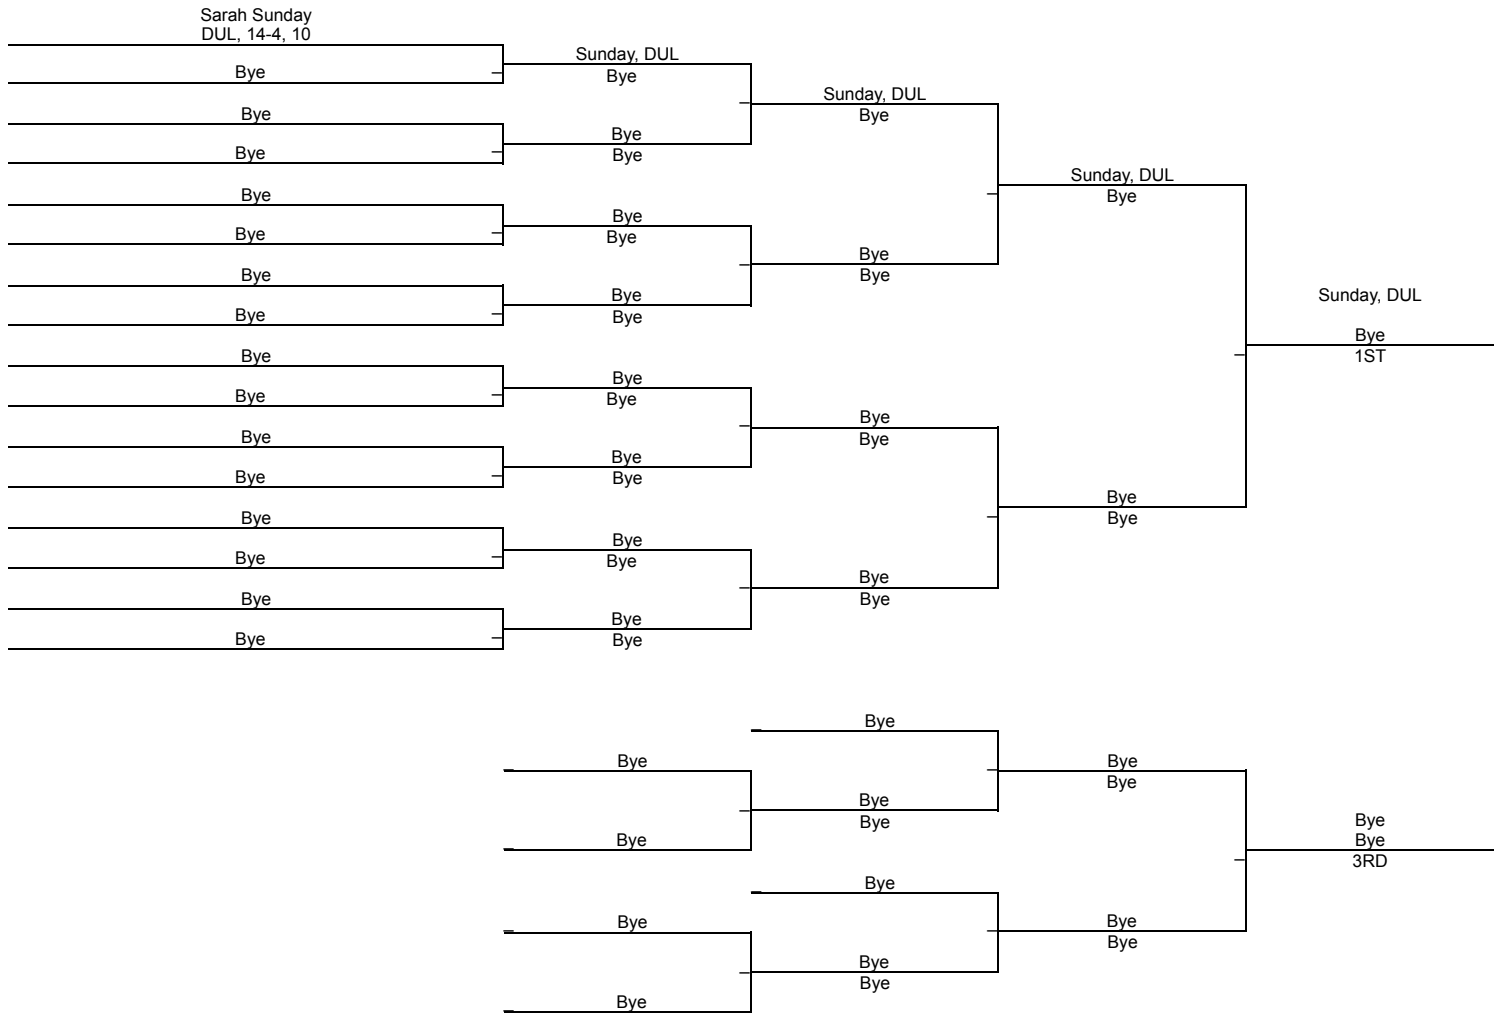

MPSSAA Girls 4A-3A North Regional

132