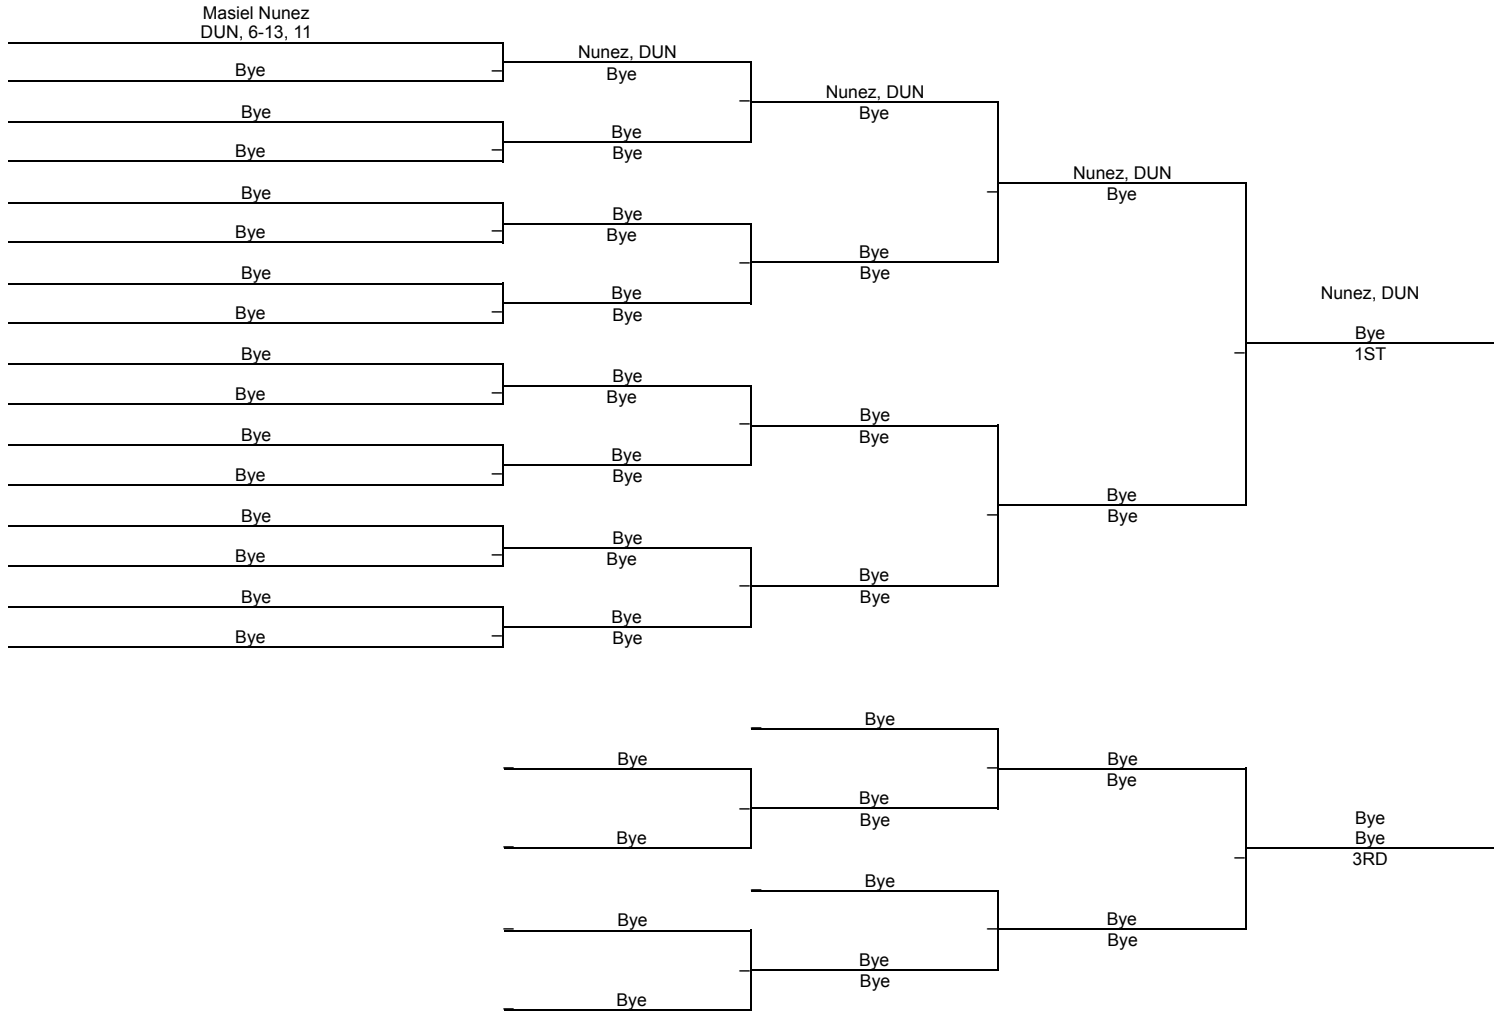

# MPSSAA Girls 4A-3A North Regional

100