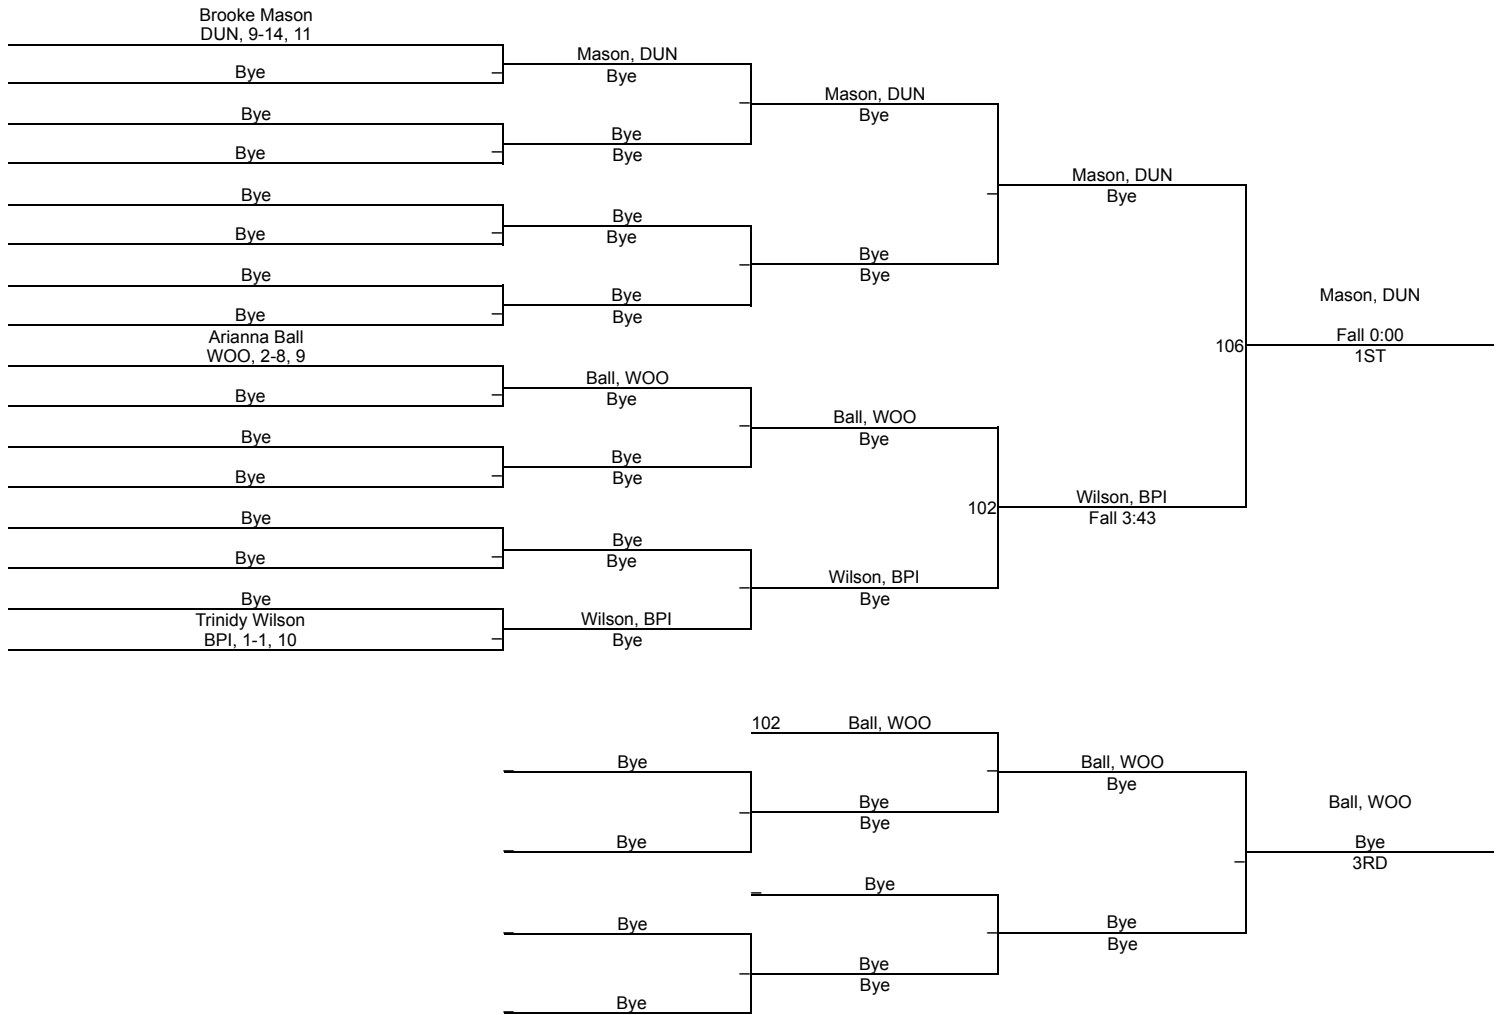

MPSSAA Girls 4A-3A North Regional