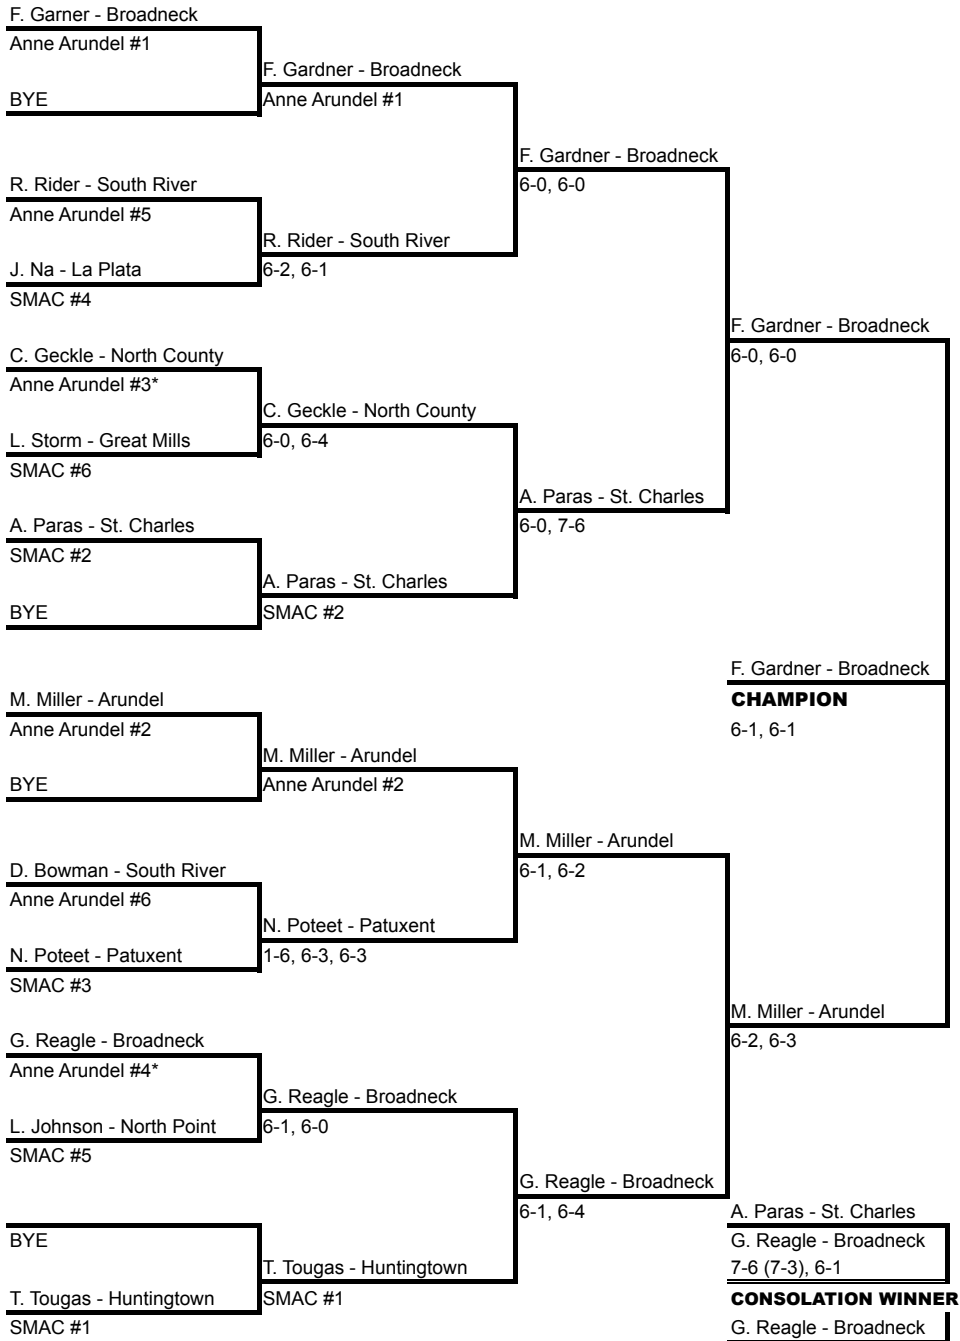

BOYS SINGLES

* Seeding was adjusted to prevent two entrants from the same school competing in the same bracket half.

GIRLS SINGLES

* Seeding was adjusted to prevent two entrants from the same school competing in the same bracket half.

BOYS DOUBLES

* Seeding was adjusted to prevent two entrants from the same school competing in the same bracket half.

GIRLS DOUBLES

* Seeding was adjusted to prevent two entrants from the same school competing in the same bracket half.