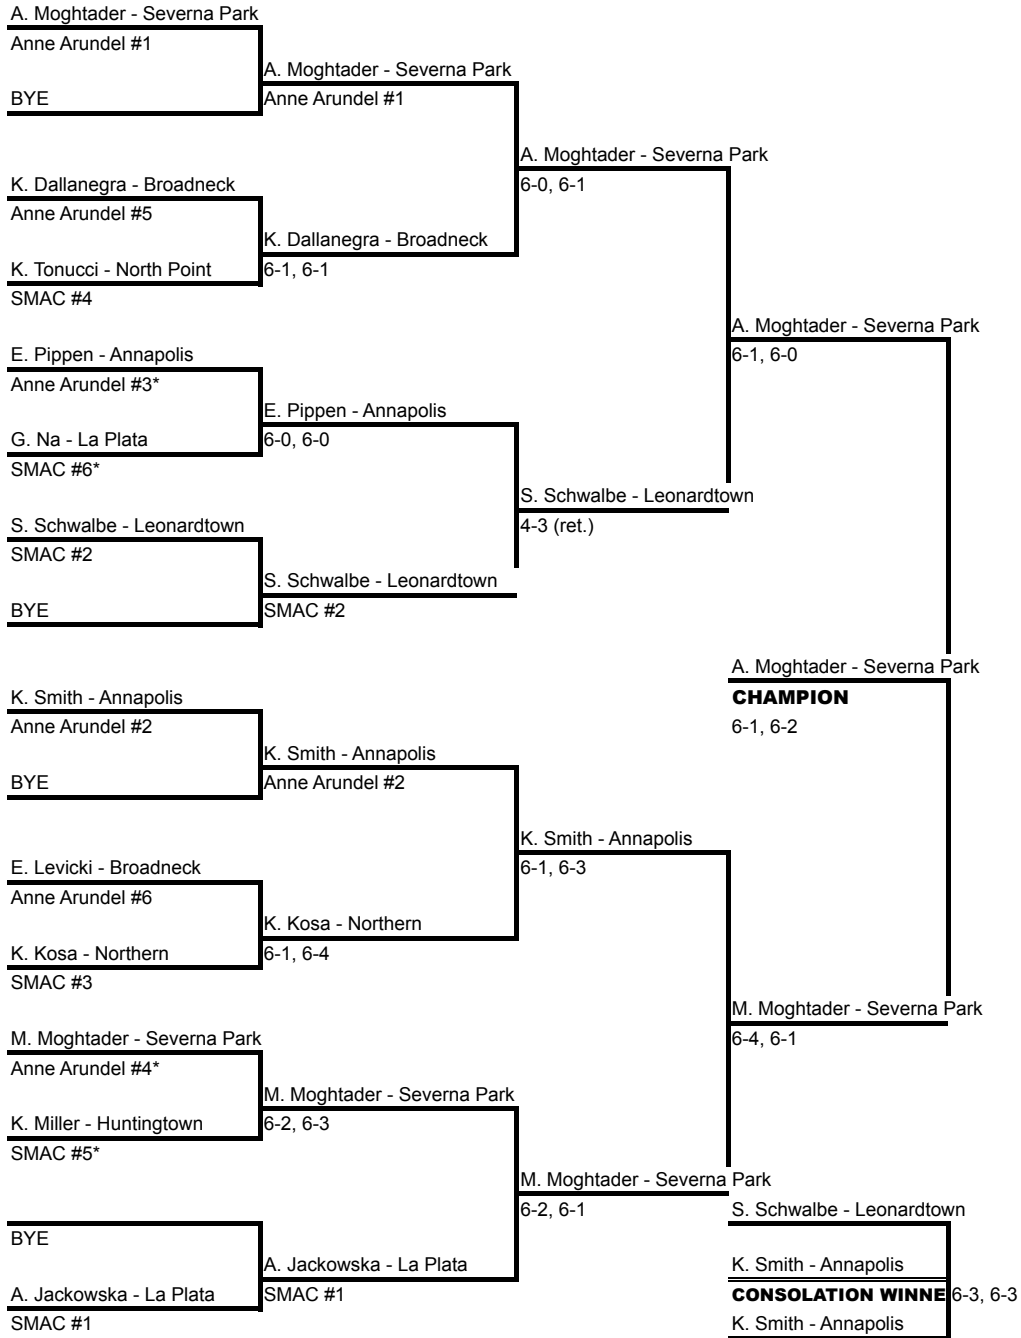

BOYS SINGLES

* Seeding was adjusted to prevent two entrants from the same school competing in the same bracket half.

GIRLS SINGLES

* Seeding was adjusted to prevent two entrants from the same school competing in the same bracket half.

BOYS DOUBLES

* Seeding was adjusted to prevent two entrants from the same school competing in the same bracket half.

GIRLS DOUBLES

* Seeding was adjusted to prevent two entrants from the same school competing in the same bracket half.