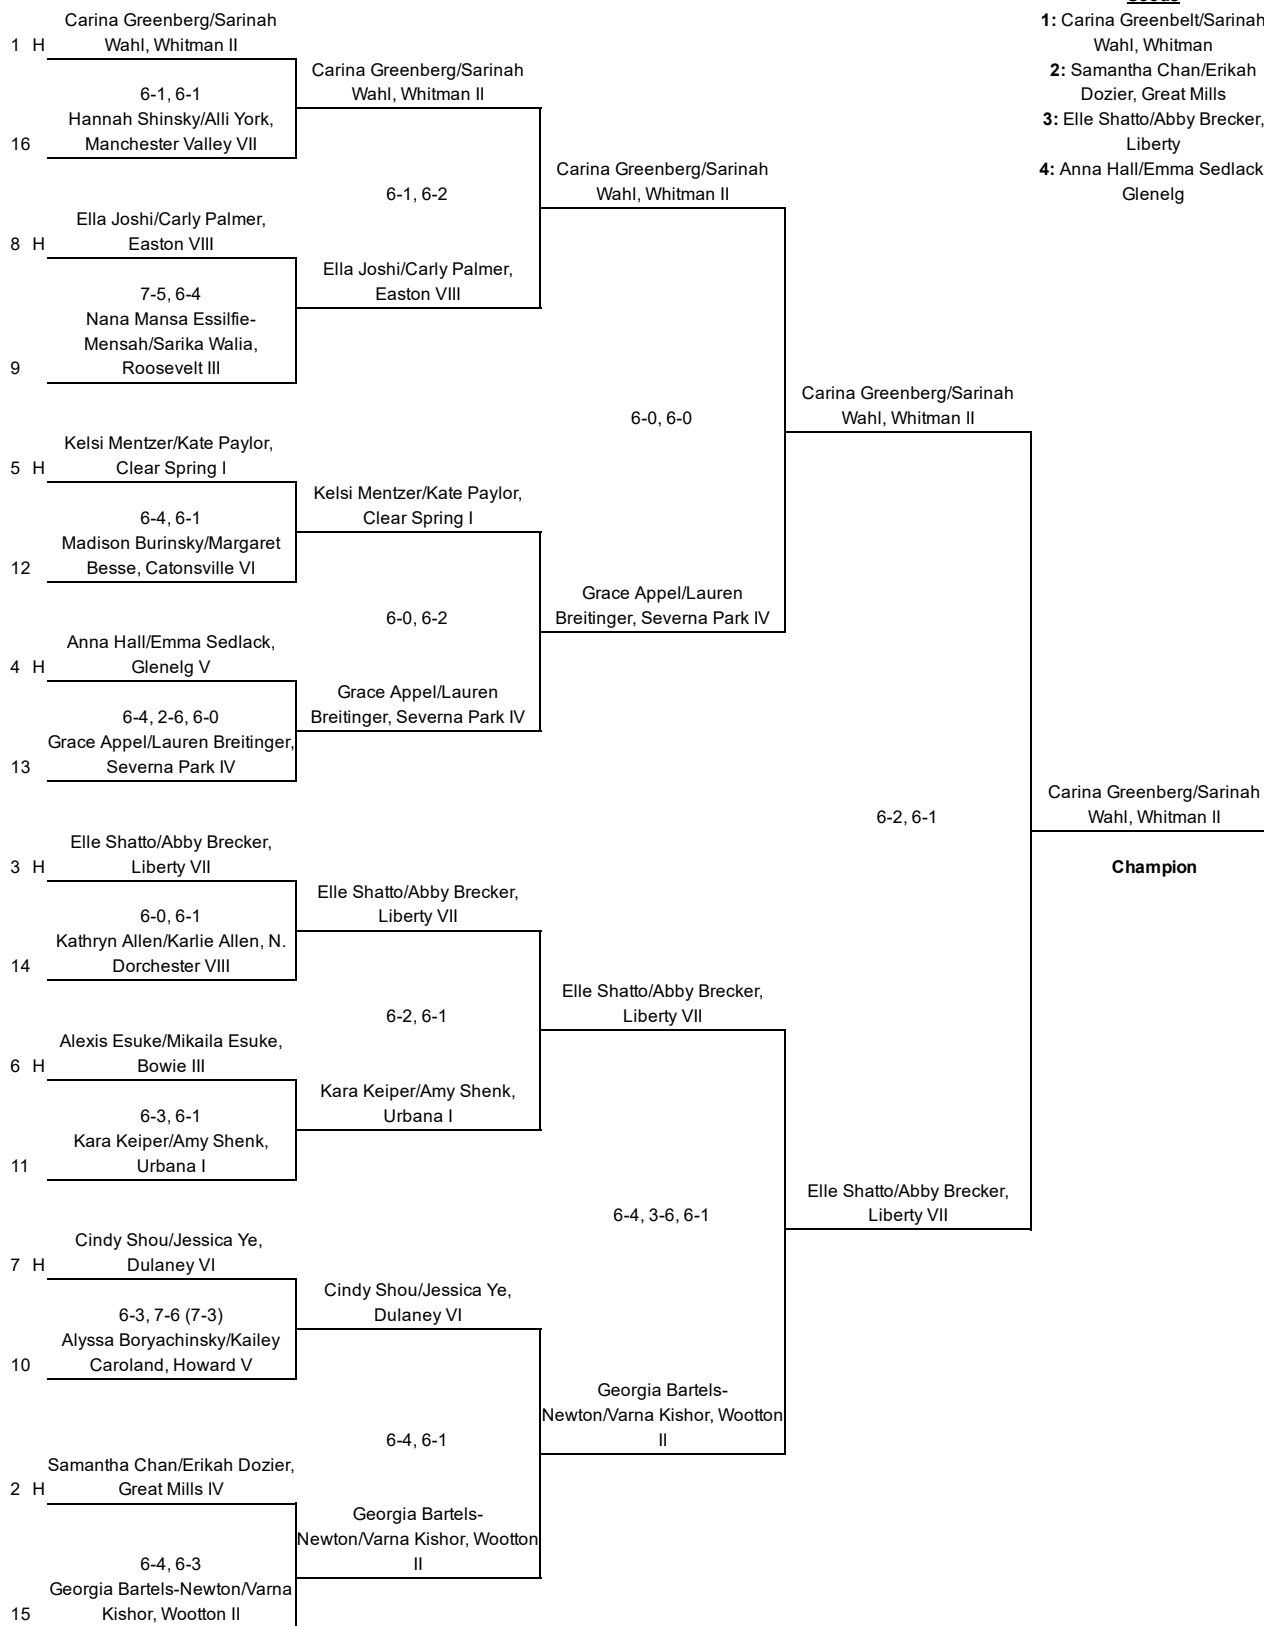

Tennis: Girls Doubles 2016

Seeds

- 1: Carina Greenbelt/Sarinah Wahl, Whitman
- 2: Samantha Chan/Erikah Dozier, Great Mills
- 3: Elle Shatto/Abby Brecker, Liberty
- 4: Anna Hall/Emma Sedlack, Gleneig

Champion