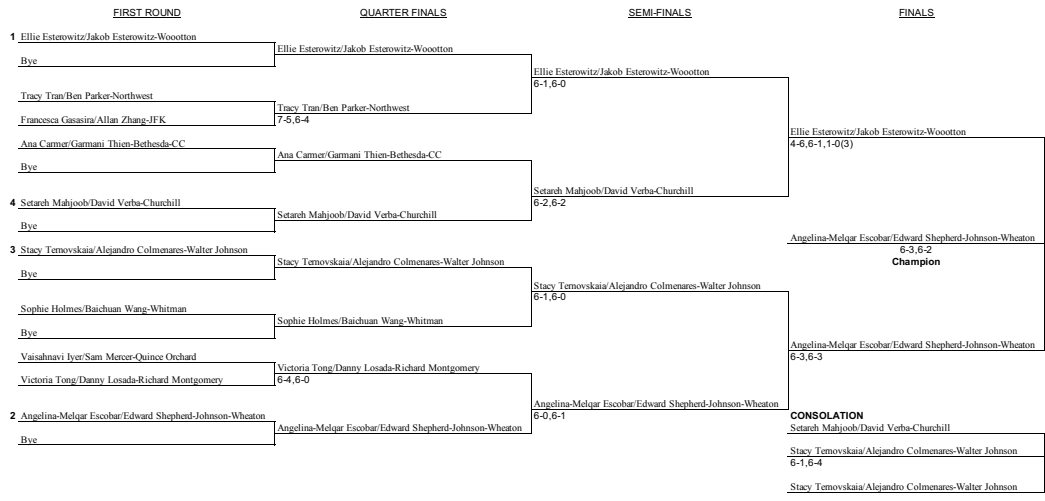

1. **NAMES**
2. 1 Ellie Esterowitz/Jakob Esterowitz-Wootton
   - 2 Angelina-Melgar Escobar/Edward Shepherd-Johnson-Wheaton
   - 3 Stacy Temovskaia/Alejandro Colmenares-Walter Johnson
   - 4 Setareh Mahjoob/David Verba-Churchill
   - 5 Ana Carner/Garmani Thien-Bethesda-CC
   - 6 Sophie Holmes/Baichuan Wang-Whitman
   - 7 Vaishnavi Iyer/Sam Mercer-Quince Orchard
   - 8 Tracy Tran/Ben Parker-Northwest
   - 9 Francesca Gasasira/Allan Zhang-JFK
   - 10 Victoria Tong/Danny Losada-Richard Montgomery
   - 11 Bye
   - 12 Bye
   - 13 Bye
   - 14 Bye
   - 15 Bye
   - 16 Bye

Mixed Doubles: 4A West