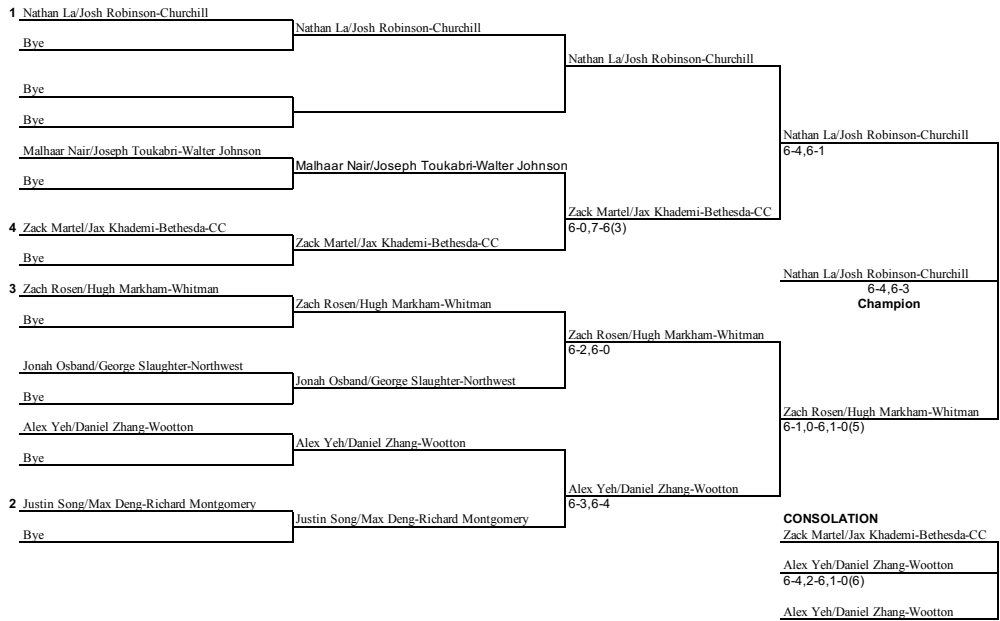

FIRST ROUND

QUARTER FINALS

SEMI-FINALS

FINALS

Girls Doubles: 4A East

NAMES

- 1 Nathan La/Josh Robinson-Churchill
- 2 Justin Song/Max Deng-Richard Montgomery
- 3 Zach Rosen/Hugh Markham-Whitman
- 4 Zack Martel/Jax Khademi-Bethesda-CC
- 5 Malhaar Nair/Joseph Toukabri-Walter Johnson
- 6 Jonah Osband/George Slaughter-Northwest
- 7 Alex Yeh/Daniel Zhang-Wootton
- 8 Bye
- 9 Bye
- 10 Bye
- 11 Bye
- 12 Bye
- 13 Bye
- 14 Bye
- 15 Bye
- 16 Bye

Boys Doubles: 4A West

FIRST ROUND

QUARTER FINALS

SEMI-FINALS

FINALS

NAMES

- 1 Quinn Dunnigan/Damien Mahanama-Howard
- 2 Kevin Lige/Richard Lombardo-Urbana
- 3 Ryan He/Haydn Gwyn-Blair
- 4 Van Hmung/Dennis Lin-Catonsville
- 5 Steven Wan/Spencer Herrin-Dulaney
- 6 Julian Chaperino/Evan Moore-Northwood
- 7 Will Twemlow/Ishan Goswami-Sherwood
- 8 Donte Miller/Tyrell Harrison-Mergenthaler
- 9 Josue Lamboni/Tim Yeung-Paint Branch
- 10 Bye
- 11 Bye
- 12 Bye
- 13 Bye
- 14 Bye
- 15 Bye
- 16 Bye