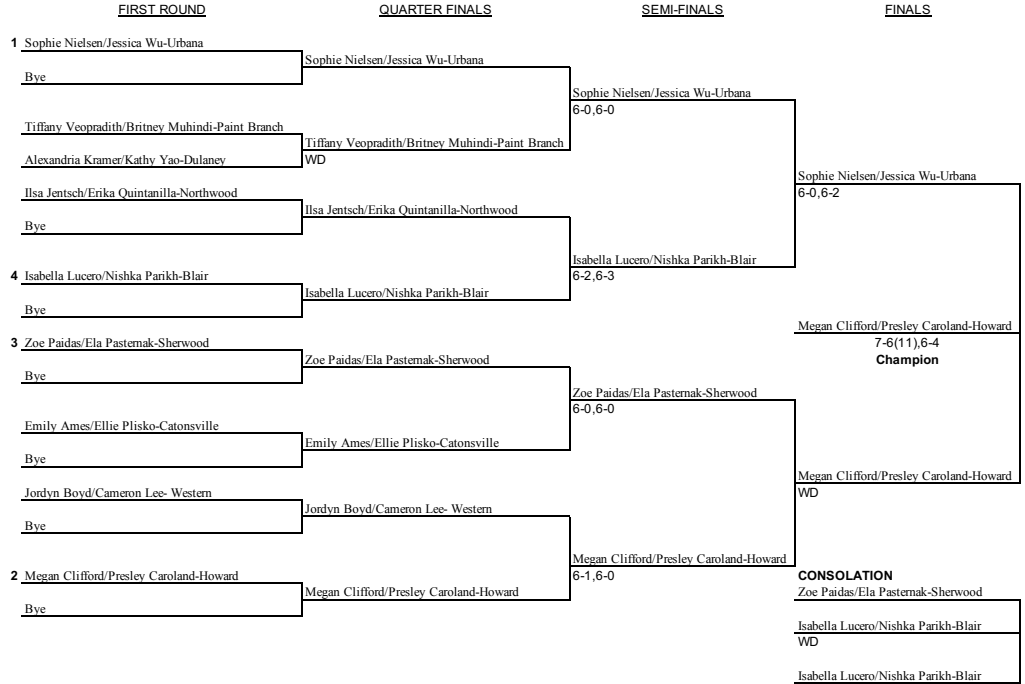

NAMES

- 1 Sophie Nielsen/Jessica Wu-Urbana
- 2 Megan Clifford/Presley Caroland-Howard
- 3 Zoe Paidas/Ela Pasternak-Sherwood
- 4 Isabella Lucero/Nishka Parikh-Blair
- 5 Ilsa Jentsch/Erika Quintanilla-Northwood
- 6 Emily Ames/Ellie Plisko-Catonsville
- 7 Jordyn Boyd/Cameron Lee- Western
- 8 Tiffany Veopradith/Britney Muhindi-Paint Branch
- 9 Alexandria Kramer/Kathy Yao-Dulaney
- 10 Bye
- 11 Bye
- 12 Bye
- 13 Bye
- 14 Bye
- 15 Bye
- 16 Bye

Girls Doubles: 4A North