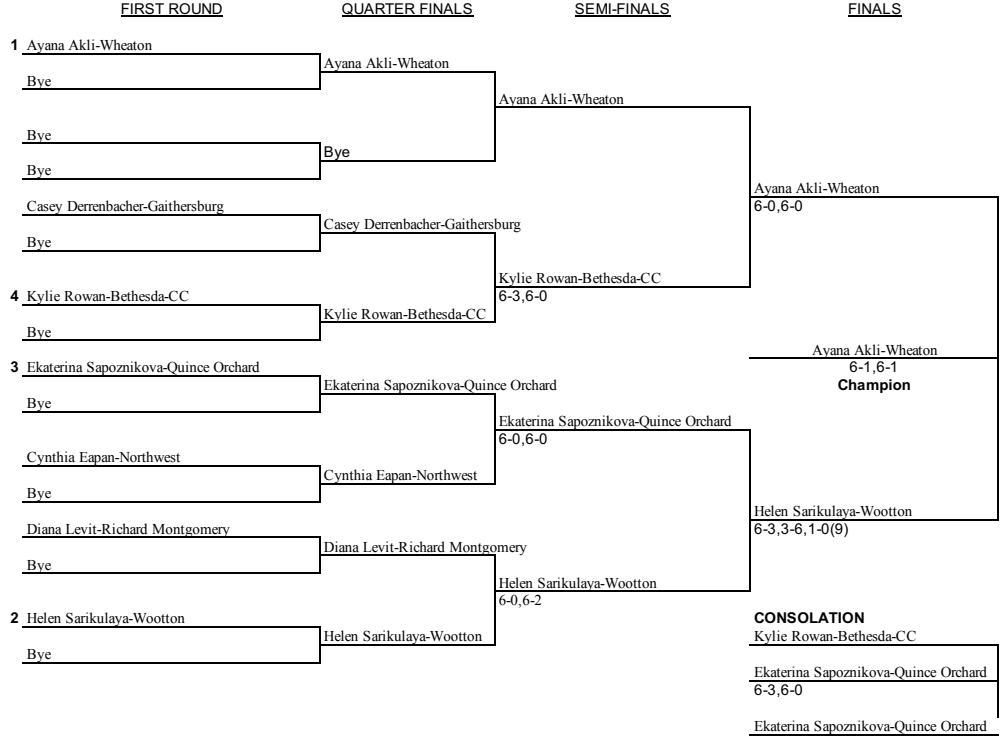

Girls Singles: 4A West

NAMES

- 1 Cindy Shou-Dulaney
- 2 Micah Dwarica-Springbrook
- 3 Abigail Min-Urbana
- 4 Jade Sawyer-Howard
- 5 Asia Hart-Western
- 6 Shelby Meek-Catonsville
- 7 Ginger Minahan-Sherwood
- 8 Claire Verbrugge-Northwood
- 9 Melissa Nguyen-Paint Branch
- 10 Bye
- 11 Bye
- 12 Bye
- 13 Bye
- 14 Bye
- 15 Bye
- 16 Bye