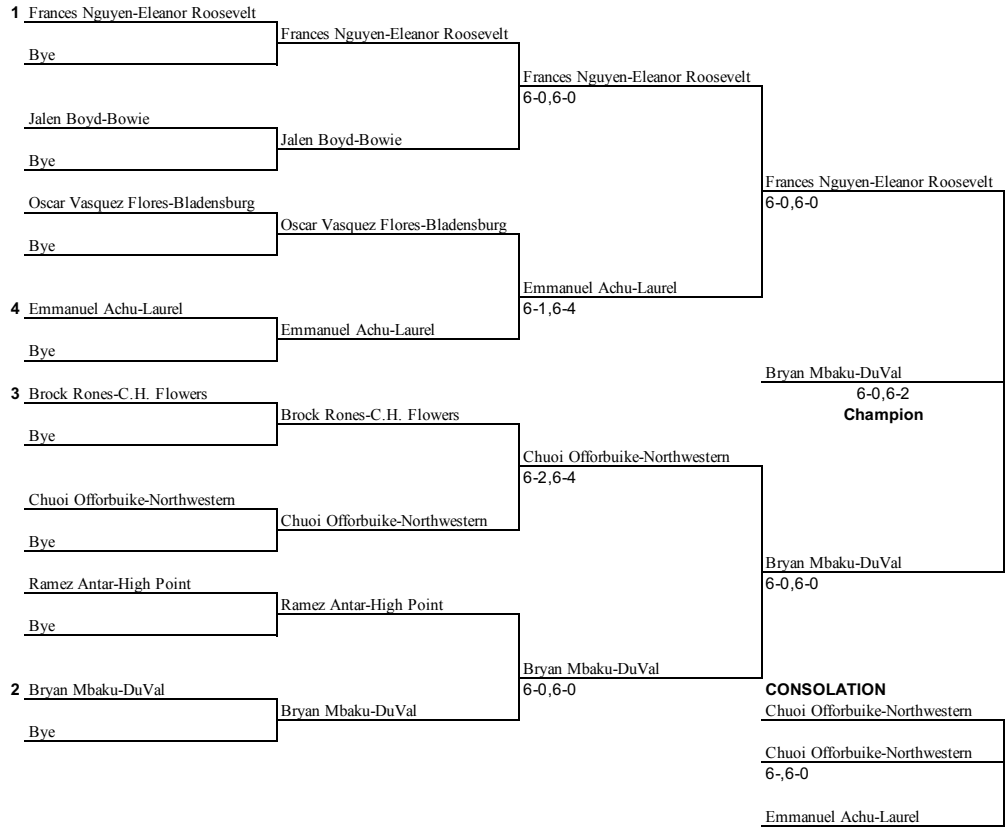

NAMES

- 1 Frances Nguyen-Eleanor Roosevelt
- 2 Bryan Mbaku-DuVal
- 3 Brock Rones-C.H. Flowers
- 4 Emmanuel Achu-Laurel
- 5 Oscar Vasquez Flores-Bladensburg
- 6 Chuoi Oforbuike-Northwestern
- 7 Ramez Antar-High Point
- 8 Jalen Boyd-Bowie
- 9 Bye
- 10 Bye
- 11 Bye
- 12 Bye
- 13 Bye
- 14 Bye
- 15 Bye
- 16 Bye

Boys Singles: 4A South

FIRST ROUND

QUARTER FINALS

SEMI-FINALS

FINALS