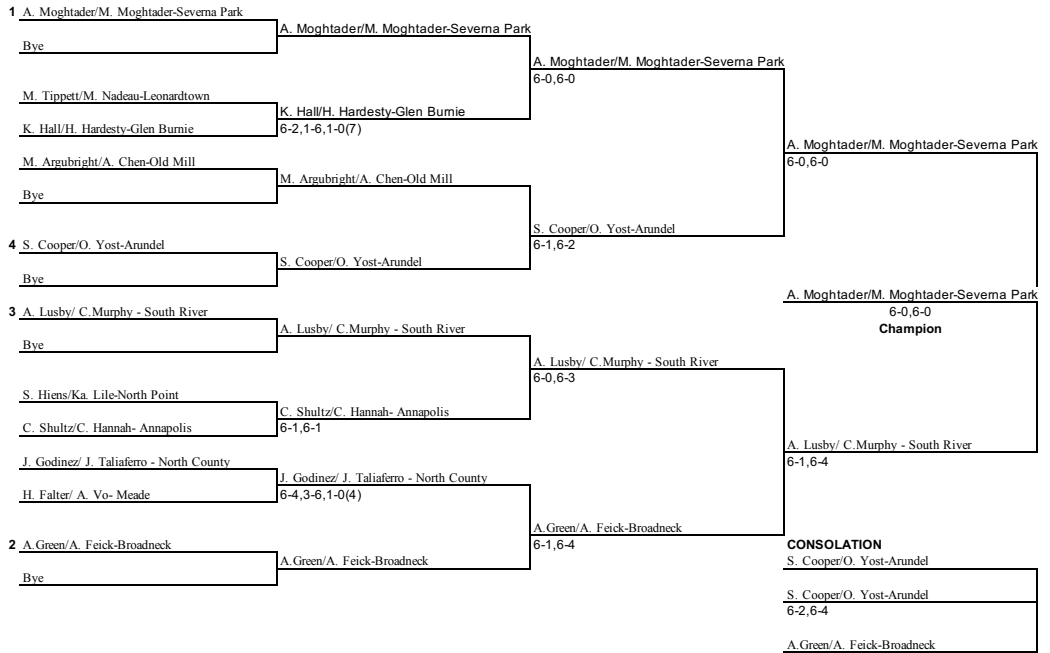

FIRST ROUND

QUARTER FINALS

SEMI-FINALS

FINALS

Girls Doubles: 4A East

NAMES

- 1 Nathan La/Josh Robinson-Churchill
- 2 Justin Song/Max Deng-Richard Montgomery
- 3 Zach Rosen/Hugh Markham-Whitman
- 4 Zack Martel/Jax Khademi-Bethesda-CC
- 5 Malhaar Nair/Joseph Toukabri-Walter Johnson
- 6 Jonah Osband/George Slaughter-Northwest
- 7 Alex Yeh/Daniel Zhang-Wootton
- 8 Bye
- 9 Bye
- 10 Bye
- 11 Bye
- 12 Bye
- 13 Bye
- 14 Bye
- 15 Bye
- 16 Bye