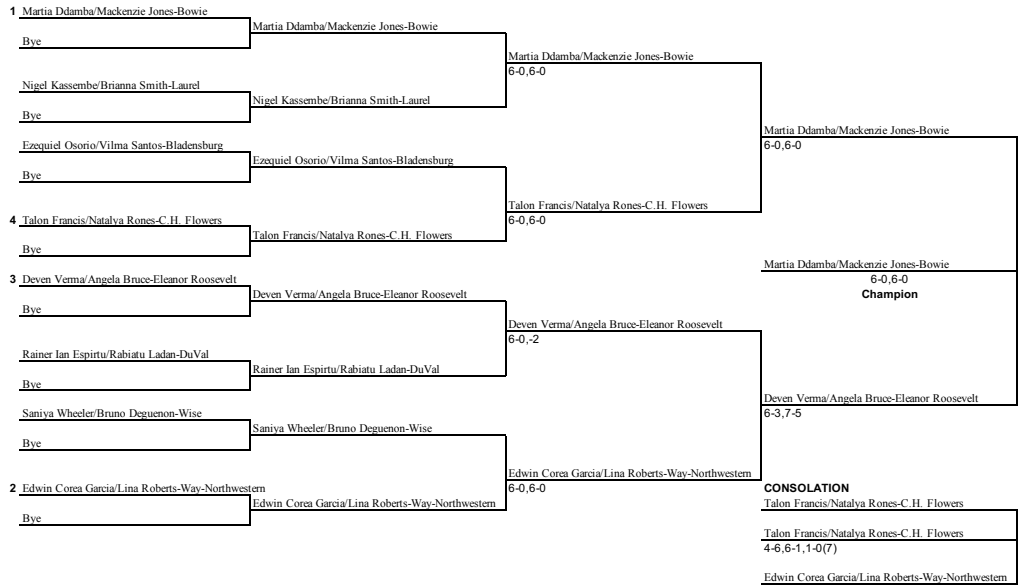

NAMES

- 1 Martia Ddamba/Mackenzie Jones-Bowie
- 2 Edwin Corea Garcia/Lina Roberts-Way-Northwestern
- 3 Deven Verma/Angela Bruce-Eleanor Roosevelt
- 4 Talon Francis/Natalya Rones-C. H. Flowers
- 5 Ezequiel Osorio/Vilma Santos-Bladensburg
- 6 Rainer Ian Espirtu/Rabiatu Ladan-DuVal
- 7 Saniya Wheeler/Bruno Deguenon-Wise
- 8 Nigel Kassembe/Brianna Smith-Laurel
- 9 Bye
- 10 Bye
- 11 Bye
- 12 Bye
- 13 Bye
- 14 Bye
- 15 Bye
- 16 Bye

Mixed Doubles: 4A South

FIRST ROUND

QUARTER FINALS

SEMI-FINALS

FINALS