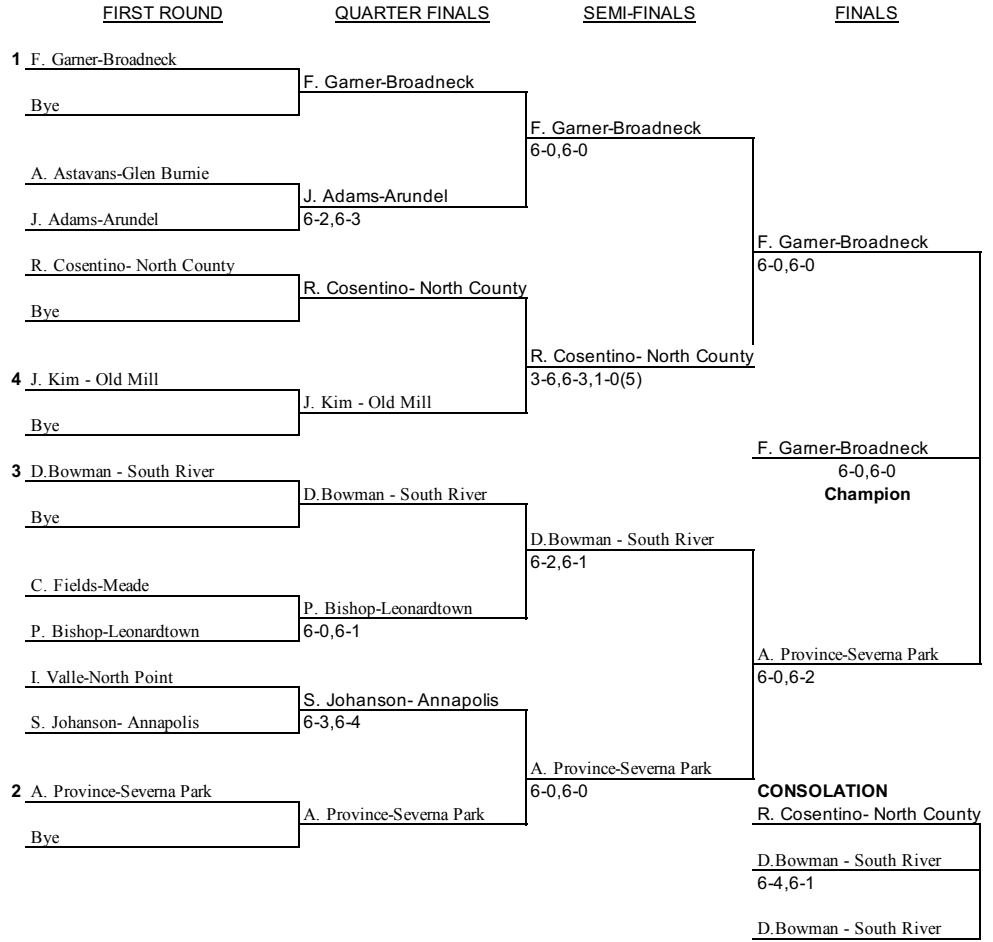

Boys Singles: 4A East