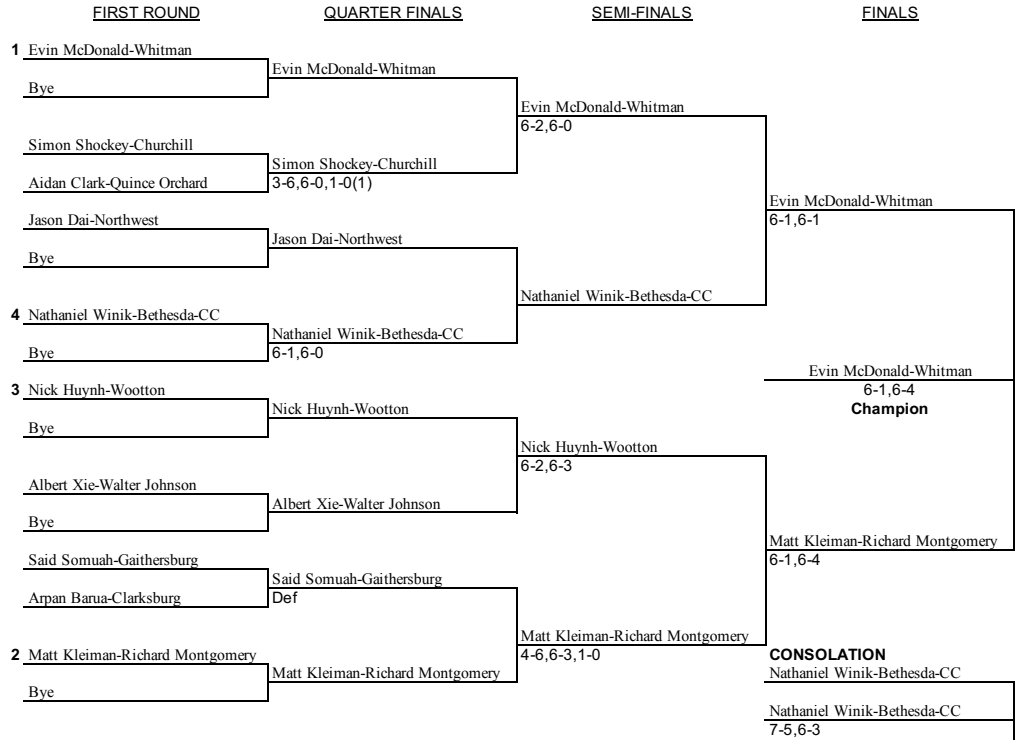

PLAYOFF BRACKETS FOR M.P.S.S.A.A. TENNIS TOURNAMENT

1. **NAMES**
1. 1 Evin McDonald-Whitman
  2. 2 Matt Kleiman-Richard Montgomery
  3. 3 Nick Huynh-Wootton
  4. 4 Nathaniel Winik-Bethesda-CC
  5. 5 Jason Dai-Northwest
  6. 6 Albert Xie-Walter Johnson
  7. 7 Said Somuah-Gaithersburg
  8. 8 Simon Shockey-Churchill
  9. 9 Aidan Clark-Quince Orchard
  10. 10 Arpan Barua-Clarksburg
  11. 11 Bye
  12. 12 Bye
  13. 13 Bye
  14. 14 Bye
  15. 15 Bye
  16. 16 Bye

Boys Singles: 4A West