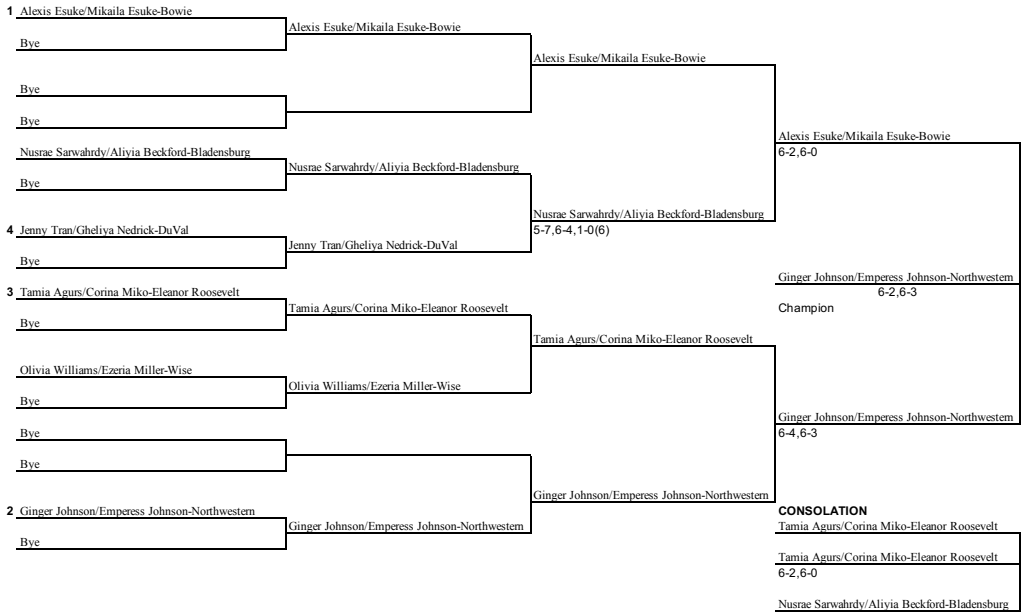

NAMES

- 1 Alexis Esuke/Mikaila Esuke-Bowie
- 2 Ginger Johnson/Emperess Johnson-Northwestern
- 3 Tamia Agurs/Corina Miko-Eleanor Roosevelt
- 4 Jenny Tran/Gheliva Nedrick-DuVal
- 5 Nusrae Sarwahrđ/Alivia Beckford-Bladensburg
- 6 Olivia Williams/Ezeria Miller-Wise
- 7 Bye
- 8 Bye
- 9 Bye
- 10 Bye
- 11 Bye
- 12 Bye
- 13 Bye
- 14 Bye
- 15 Bye
- 16 Bye

FIRST ROUND

QUARTER FINALS

SEMI-FINALS

FINALS

Girls Doubles: 4A South