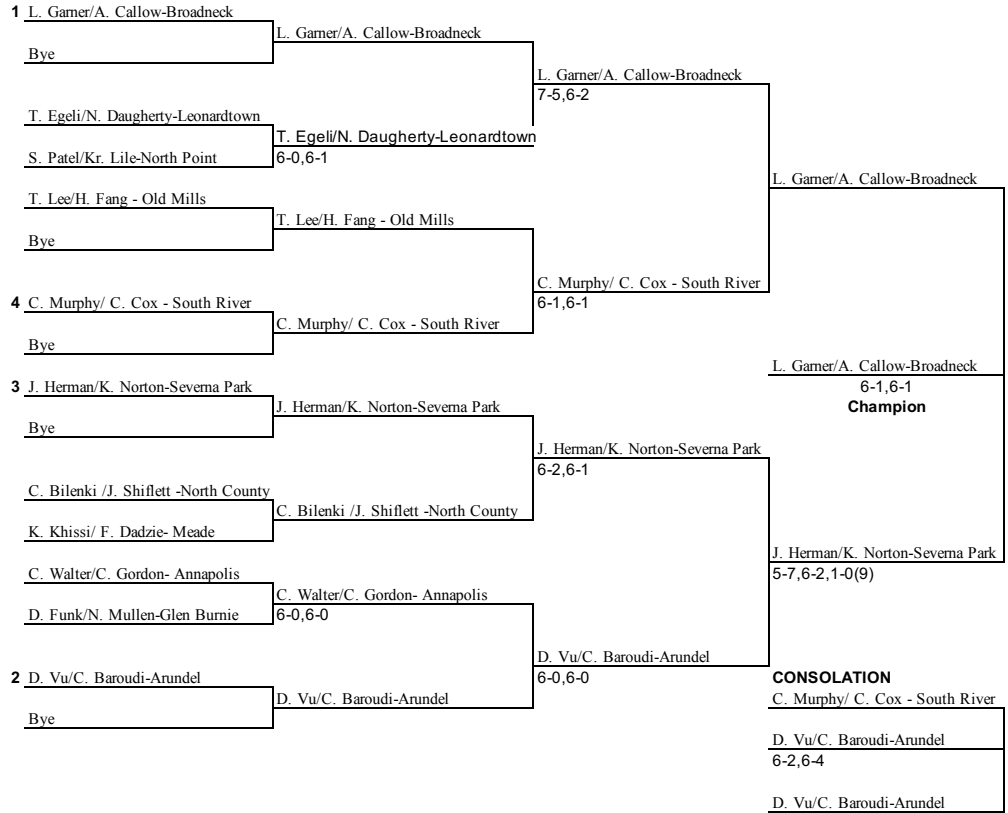

NAMES

- 1 L. Garner/A. Callow-Broadneck
- 2 D. Vu/C. Baroudi-Arundel
- 3 J. Herman/K. Norton-Severna Park
- 4 C. Murphy/ C. Cox - South River
- 5 T. Lee/H. Fang - Old Mills
- 6 C. Bilenki /J. Shiflett -North County
- 7 C. Walter/C. Gordon- Annapolis
- 8 T. Ege/N. Daugherty-Leonardtown
- 9 S. Patel/Kr. Lile-North Point
- 10 D. Funk/N. Mullen-Glen Burnie
- 11 K. Khissi/ F. Dadzie- Meade
- 12 Bye
- 13 Bye
- 14 Bye
- 15 Bye
- 16 Bye

Boys Doubles: 4A East

FIRST ROUND

QUARTER FINALS

SEMI-FINALS

FINALS