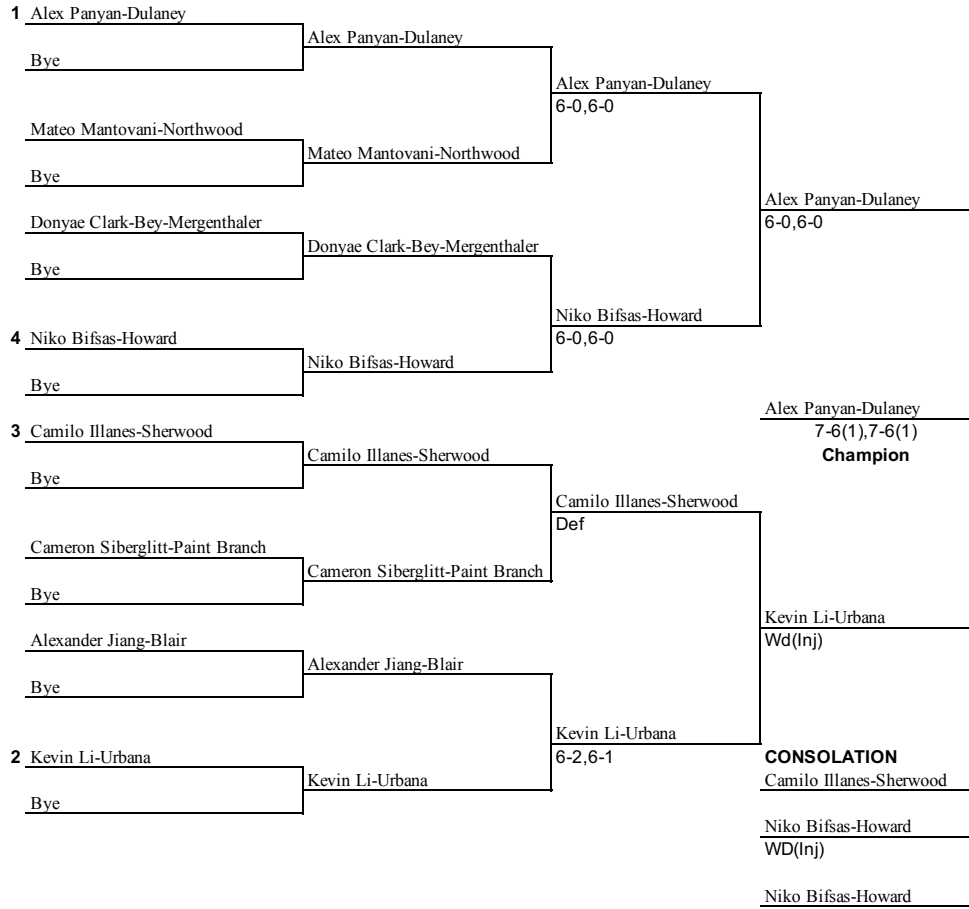

Boys Singles: 4A North

FIRST ROUND

QUARTER FINALS

SEMI-FINALS

FINALS

NAMES

- 1 Frances Nguyen-Eleanor Roosevelt
- 2 Bryan Mbaku-DuVal
- 3 Brock Rones-C.H. Flowers
- 4 Emmanuel Achu-Laurel
- 5 Oscar Vasquez Flores-Bladensburg
- 6 Chuoi Oforbuike-Northwestern
- 7 Ramez Antar-High Point
- 8 Jalen Boyd-Bowie
- 9 Bye
- 10 Bye
- 11 Bye
- 12 Bye
- 13 Bye
- 14 Bye
- 15 Bye
- 16 Bye