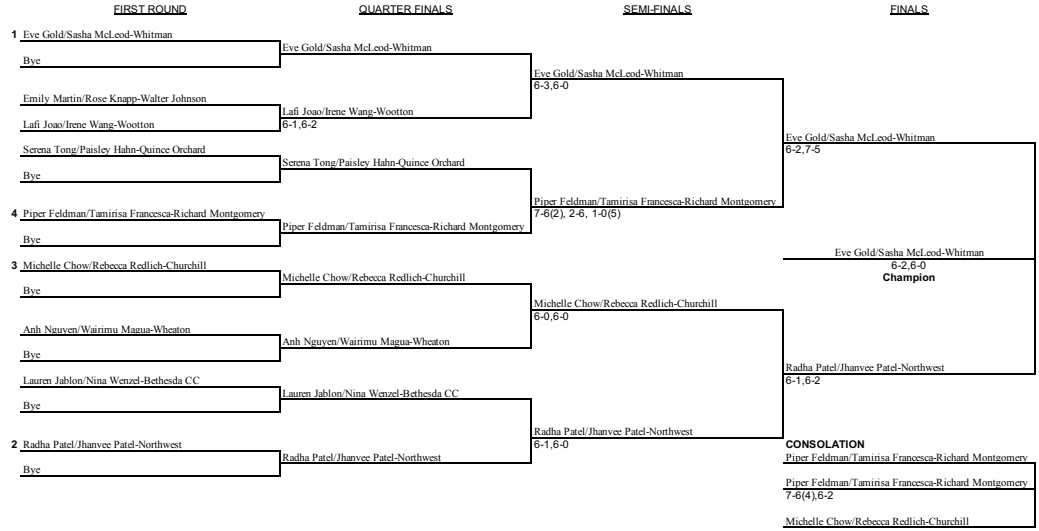

1. **NAMES**
1. 1 Eve Gold/Sasha McLeod-Whitman
  2. 2 Radha Patel/Jhanvee Patel-Northwest
  3. 3 Michelle Chow/Rebecca Redlich-Churchill
  4. 4 Piper Feldman/Tamirisa Francesca-Richard Montgomery
  5. 5 Serena Tong/Paisley Hahn-Quince Orchard
  6. 6 Anh Nguyen/Wairimu Magua-Wheaton
  7. 7 Lauren Jablon/Nina Wenzel-Bethesda CC
  8. 8 Emily Martin/Rose Knapp-Walter Johnson
  9. 9 Lafi Joao/Irene Wang-Wootton
  10. 10 Bye
  11. 11 Bye
  12. 12 Bye
  13. 13 Bye
  14. 14 Bye
  15. 15 Bye
  16. 16 Bye

Girls Doubles: 4A West