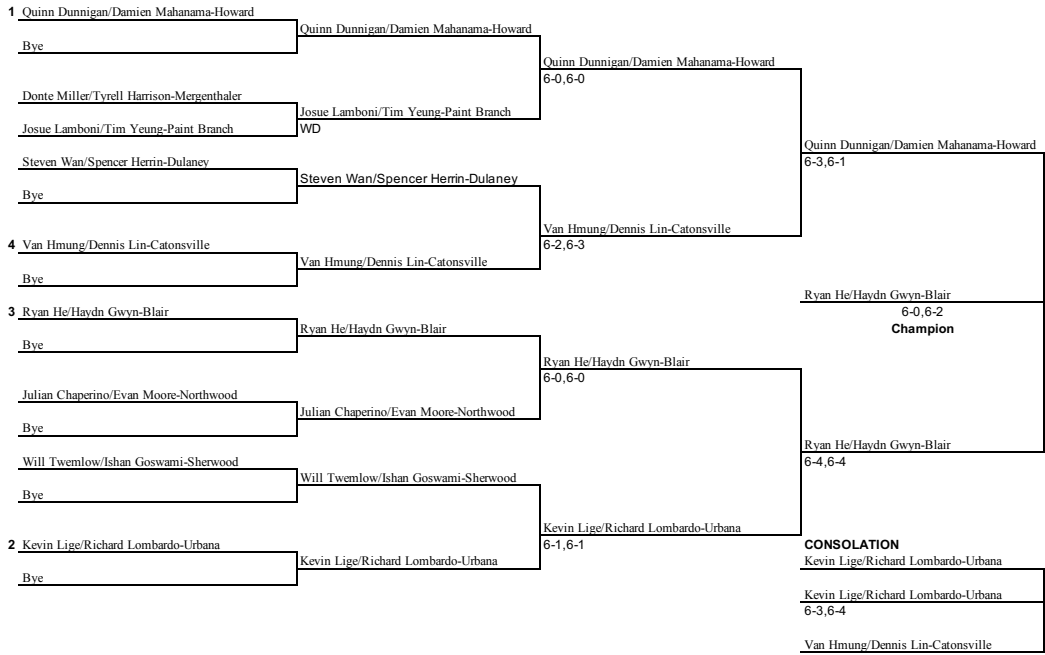

NAMES

- 1 Quinn Dunnigan/Damien Mahanama-Howard
- 2 Kevin Lige/Richard Lombardo-Urbana
- 3 Ryan He/Haydn Gwyn-Blair
- 4 Van Hmung/Dennis Lin-Catonsville
- 5 Steven Wan/Spencer Herrin-Dulaney
- 6 Julian Chaperino/Evan Moore-Northwood
- 7 Will Twemlow/Ishan Goswami-Sherwood
- 8 Donte Miller/Tyrell Harrison-Mergenthaler
- 9 Josue Lamboni/Tim Yeung-Paint Branch
- 10 Bye
- 11 Bye
- 12 Bye
- 13 Bye
- 14 Bye
- 15 Bye
- 16 Bye

Boys Doubles: 4A North

FIRST ROUND

QUARTER FINALS

SEMI-FINALS

FINALS