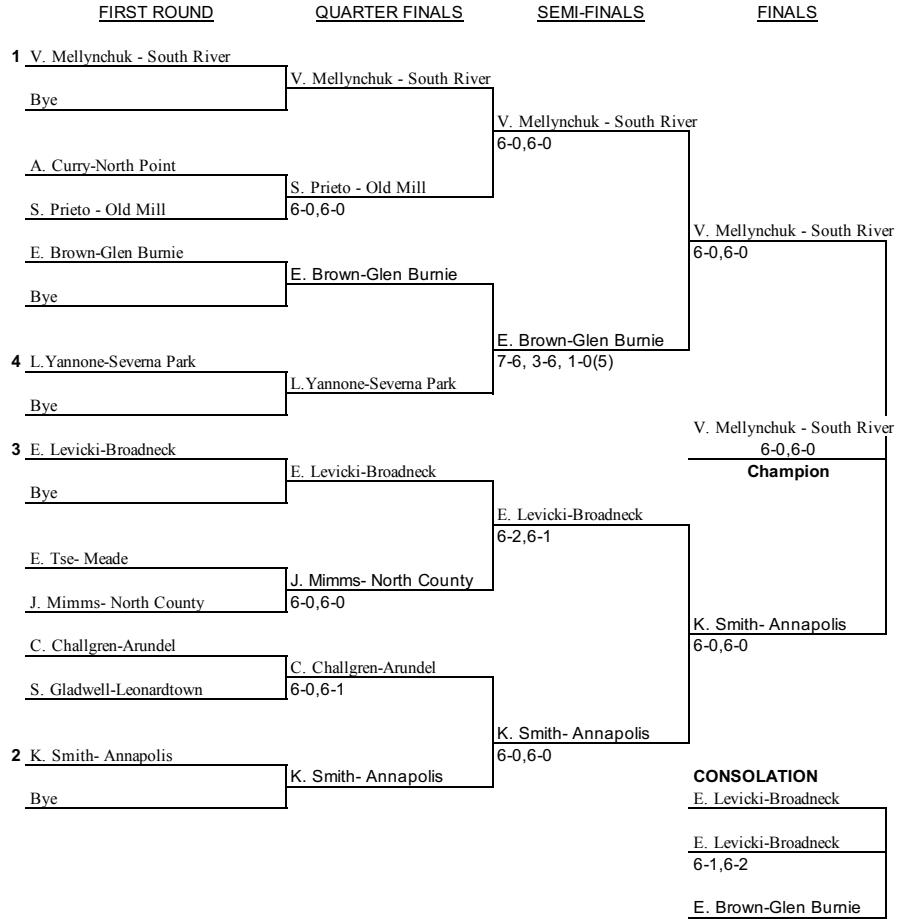

NAMES

- 1 V. Mellynychuk - South River
- 2 K. Smith- Annapolis
- 3 E. Levicki-Broadneck
- 4 L. Yannone-Severna Park
- 5 E. Brown-Glen Burnie
- 6 E. Tse- Meade
- 7 C. Challgren-Arundel
- 8 A. Curry-North Point
- 9 S. Prieto - Old Mill
- 10 S. Gladwell-Leonardtown
- 11 J. Mimms- North County
- 12 Bye
- 13 Bye
- 14 Bye
- 15 Bye
- 16 Bye

Girls Singles: 4A East