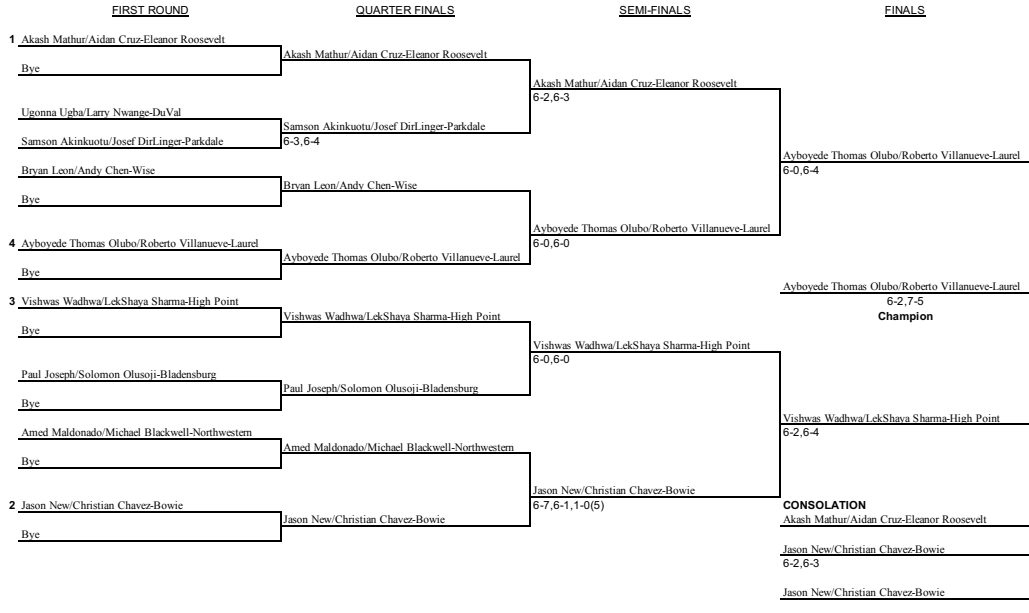

1. **NAMES**
1. 1 Akash Mathur/Aidan Cruz-Eleanor Roosevelt
  2. 2 Jason New/Christian Chavez-Bowie
  3. 3 Vishwas Wadhwa/LekShaya Sharma-High Point
  4. 4 Aybovede Thomas Olubo/Roberto Villanueve-Laurel
  5. 5 Bryan Leon/Andy Chen-Wise
  6. 6 Paul Joseph/Solomon Oluosoi-Bladensburg
  7. 7 Amed Maldonado/Michael Blackwell-Northwestern
  8. 8 Ugonna Ugha/Larry Nwange-DuVal
  9. 9 Samson Akinkuotu/Josef DirLinger-Parkdale
  10. 10 Bye
  11. 11 Bye
  12. 12 Bye
  13. 13 Bye
  14. 14 Bye
  15. 15 Bye
  16. 16 Bye

Boys Doubles: 4A South