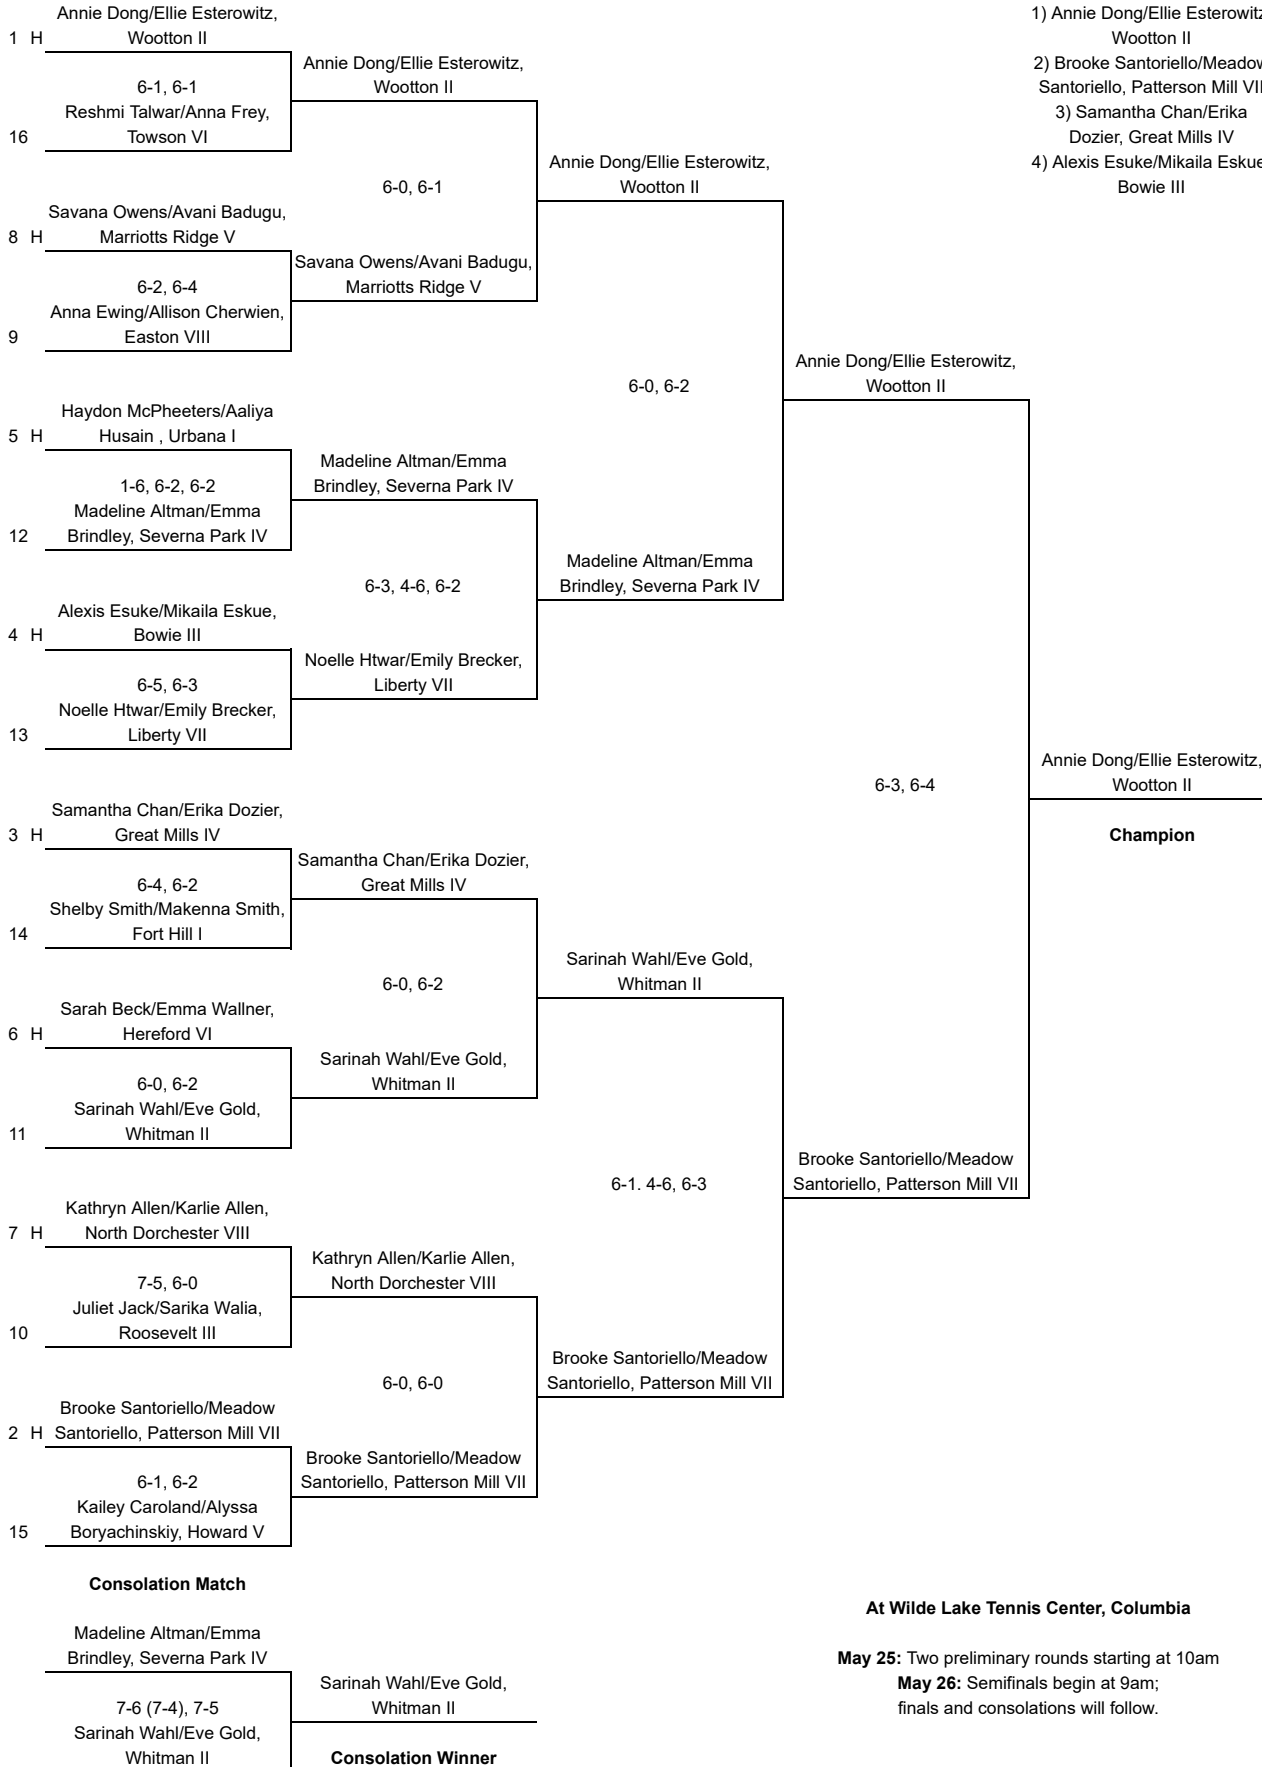

Tennis Girls Doubles 2018

Seeds

- 1) Annie Dong/Ellie Esterowitz, Wootton II
- 2) Brooke Santoriello/Meadow Santoriello, Patterson Mill VII
- 3) Samantha Chan/Erika Dozier, Great Mills IV
- 4) Alexis Esume/Mikaila Eskue, Bowie III

At Wilde Lake Tennis Center, Columbia

May 25: Two preliminary rounds starting at 10am
May 26: Semifinals begin at 9am; finals and consolations will follow.

County Sports Zone (www.CountySportsZone.com) provides the official schedule and scores for all Maryland Public Secondary School Athletic Association (MPSSAA) Playoff games. Any commercial use of the schedules or scores is prohibited unless it is clearly attributed to County Sports Zone. Contact us at contactus@countysportszone.com