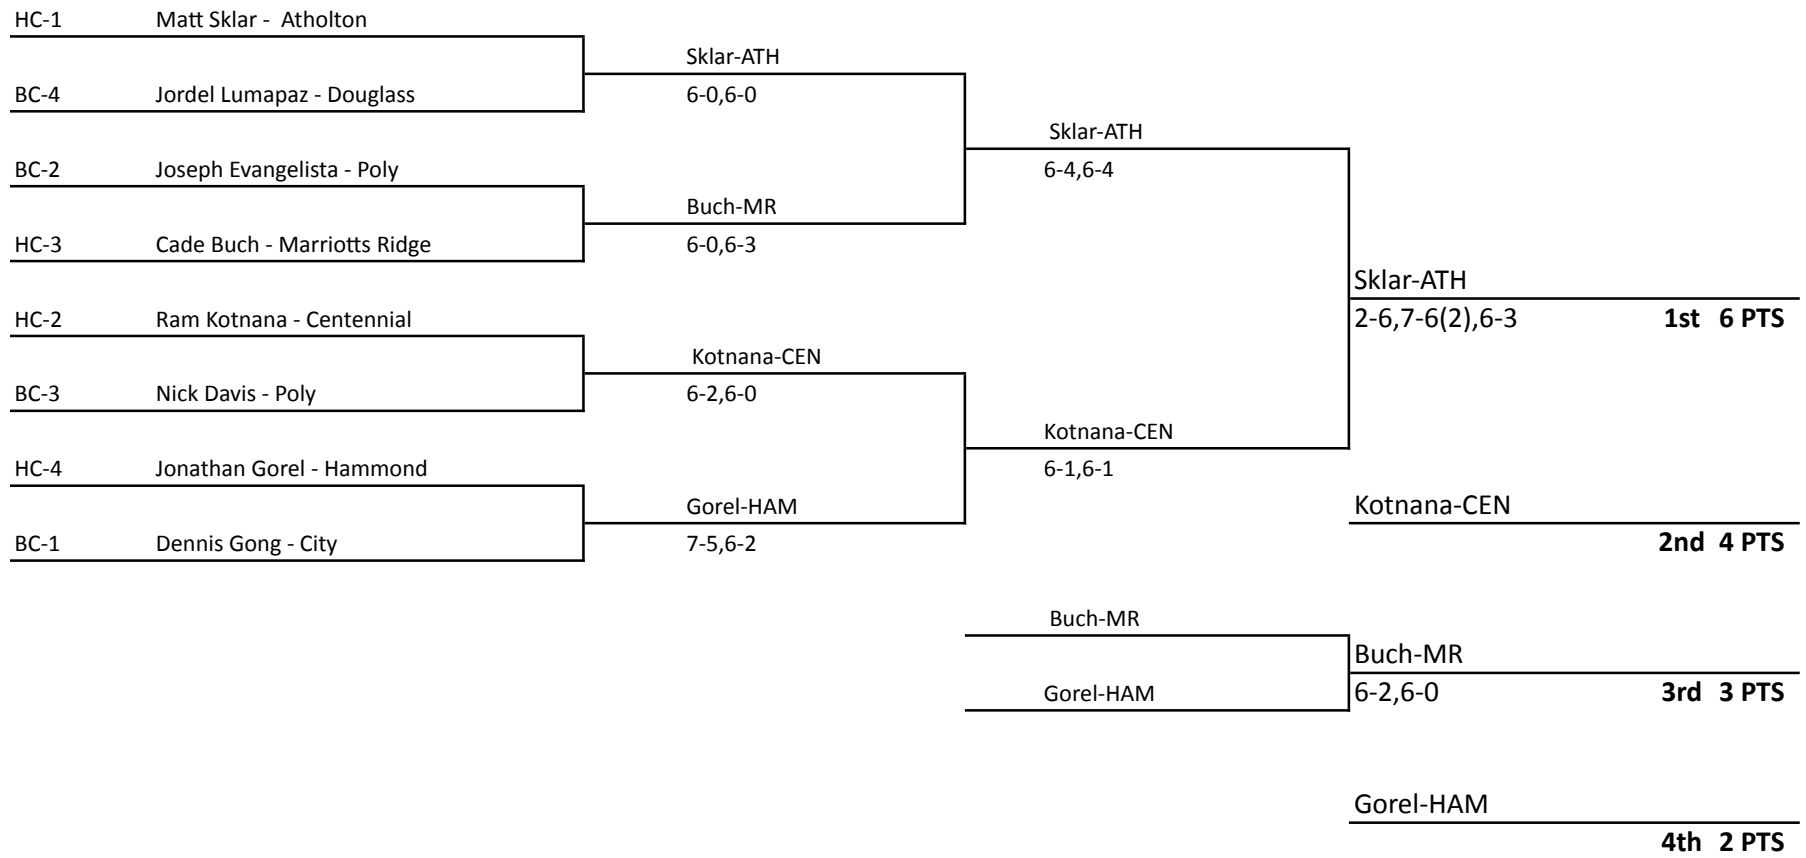

REGION V TENNIS TOURNAMENT

Boys Singles

1 PT ROUND 1 WIN