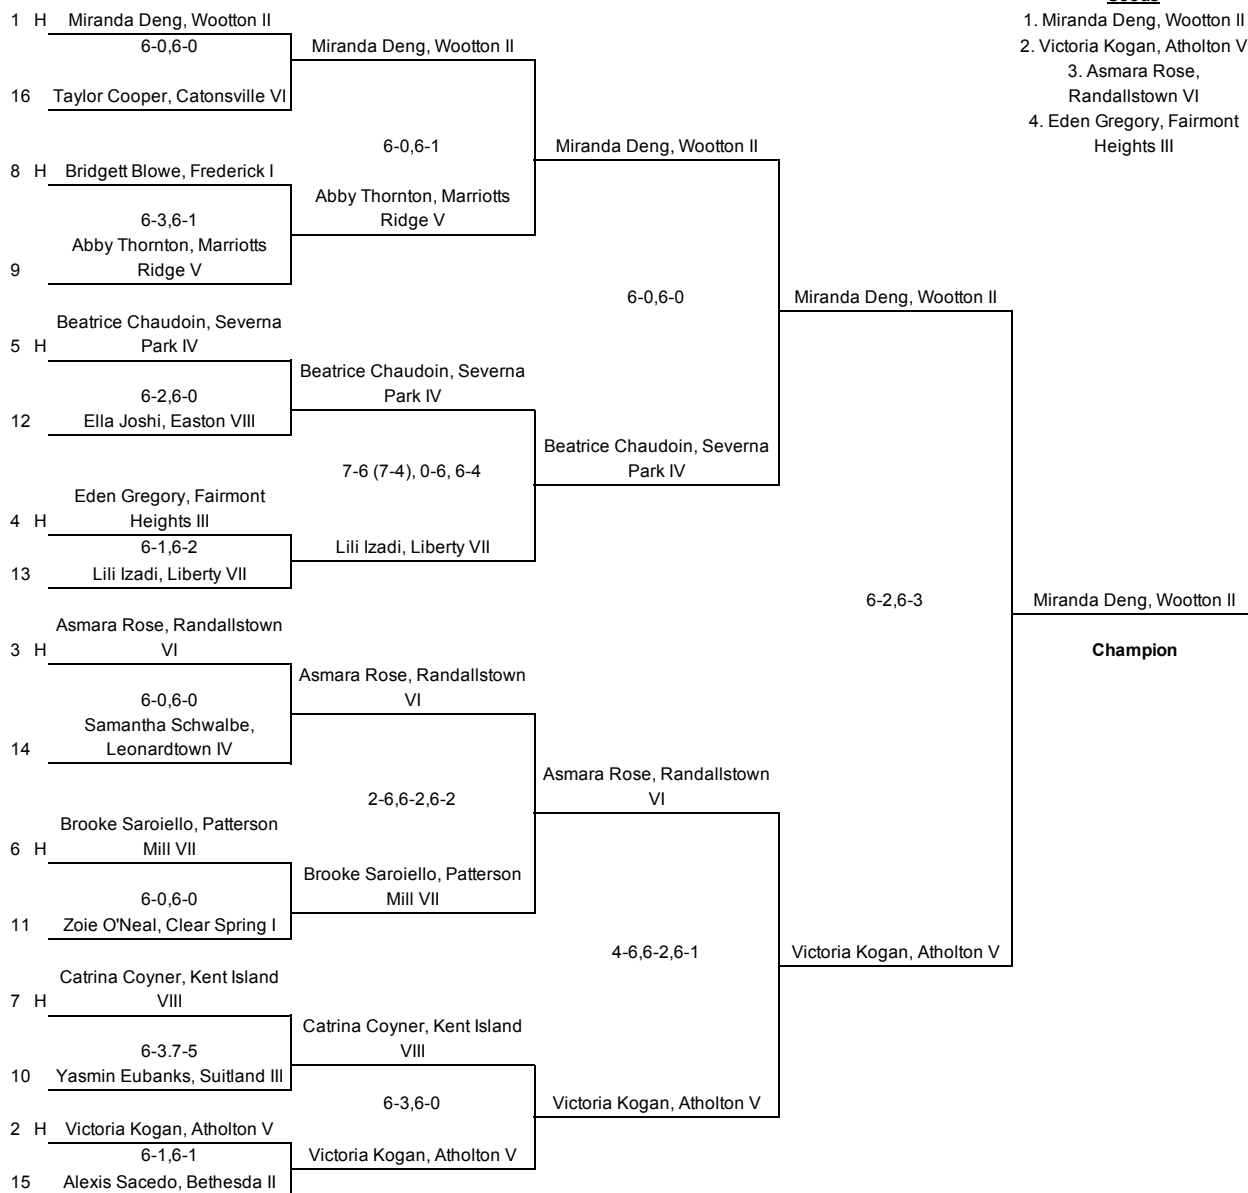

**Tennis: Girls Singles 2015**

**Consolation Match**

**At University of Maryland, Cole Field House Tennis Courts**

**Friday:** Two preliminary rounds begin at 10 a.m.  
**Saturday:** Semifinals begin at 10 a.m.; finals and consolations begin at 1 p.m.