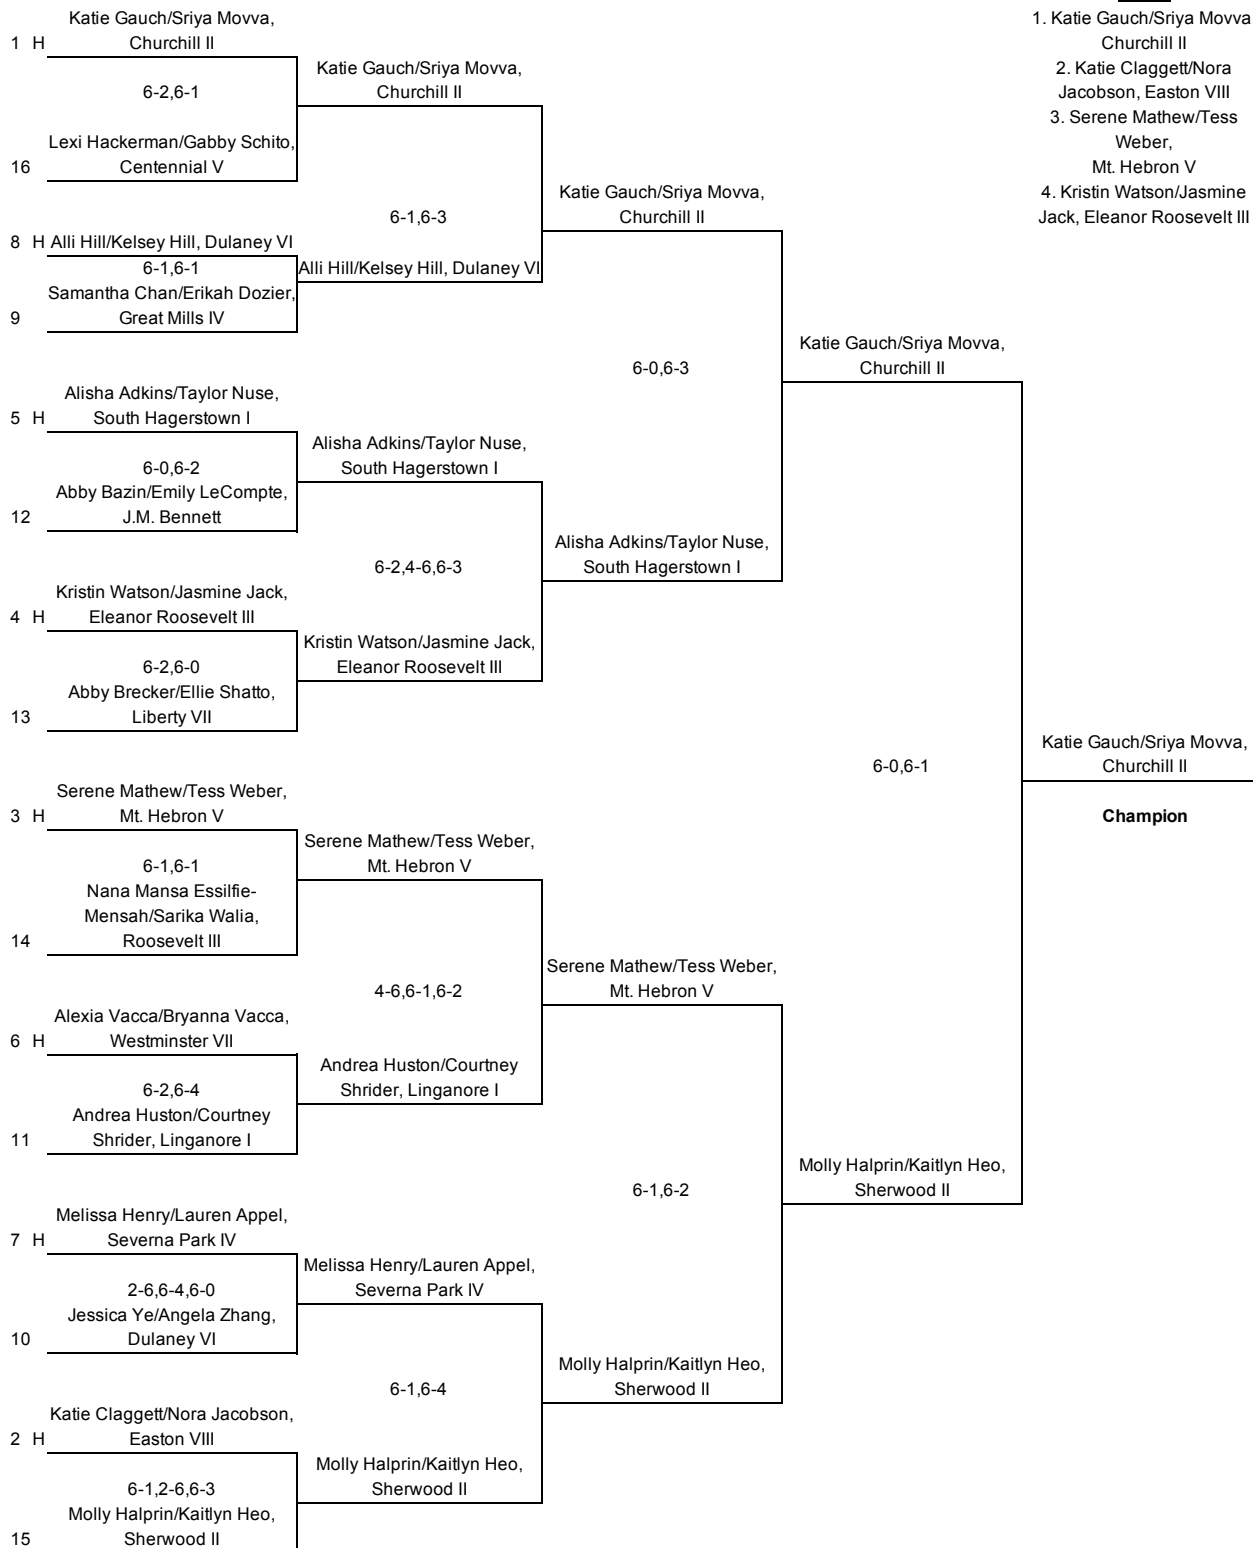

Tennis: Girls Doubles 2015

Seeds

1. Katie Gauch/Sriya Movva, Churchill II
2. Katie Claggett/Nora Jacobson, Easton VIII
3. Serene Mathew/Tess Weber, Mt. Hebron V
4. Kristin Watson/Jasmine Jack, Eleanor Roosevelt III

Champion

At University of Maryland, Cole Field House Tennis Courts

Friday: Two preliminary rounds begin at 10 a.m.
Saturday: Semifinals begin at 10 a.m.;
 finals and consolations begin at 1 p.m.