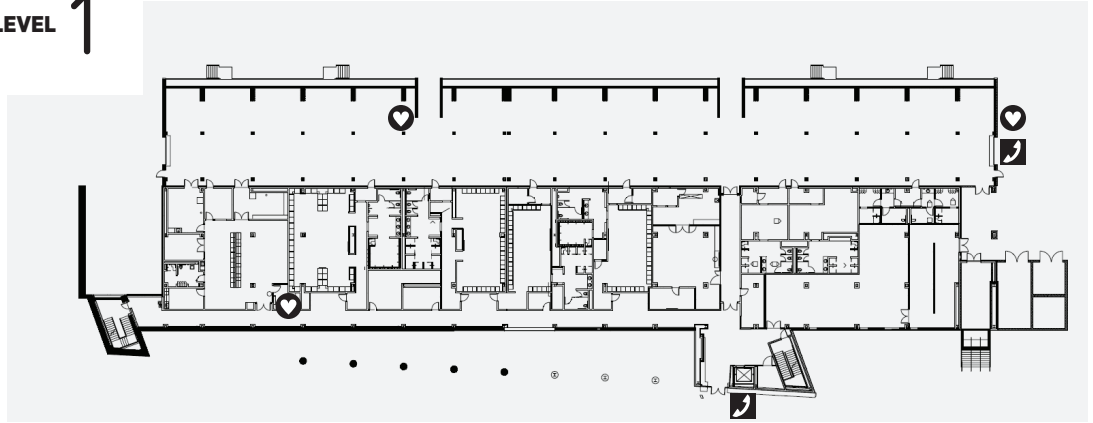

# RIDLEY ATHLETIC COMPLEX

**RIDLEY  
ATHLETIC  
COMPLEX**

**LEVEL 1**

- Locker Rooms
- Officials Grey Locker Room
- Officials Green Locker Room
- Visitors Grey Locker Room
- Visitors Green Locker Room
- Equipment Room
- Campus Police
- Men's Soccer Locker Room
- Women's Soccer Locker Room
- Women's Lacrosse Locker Room
- Men's Lacrosse Locker Room
- Sports Medicine
- Visitors Treatment Area

**LEVEL 1**

**LEVEL 2**

**LEVEL 2**

- Athletics Offices
- Conference Room
- Men's Coaches Locker Rooms
- Women's Coaches Locker Rooms
- Media/Film Room
- Weight Room

**LEVEL 3**

**LEVEL 3**

- Spectator Concourse
- Third Floor Lobby
- Concessions
- Merchandise Booth
- Guest Relations