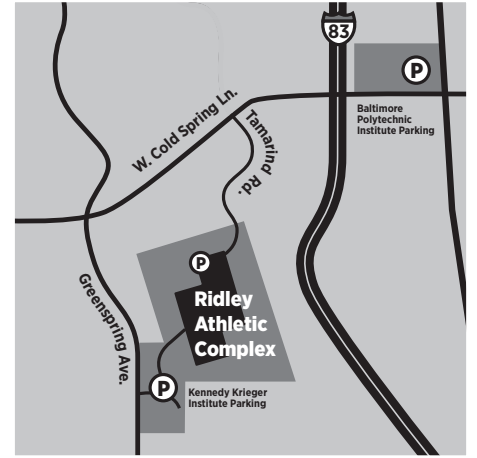

LOYOLA UNIVERSITY MARYLAND

# RIDLEY ATHLETIC COMPLEX

**RIDLEY  
ATHLETIC  
COMPLEX**

**LEVEL 1**

- Locker Rooms
- Officials Grey Locker Room
- Officials Green Locker Room
- Visitors Grey Locker Room
- Visitors Green Locker Room
- Equipment Room
- Campus Police
- Men's Soccer Locker Room
- Women's Soccer Locker Room
- Women's Lacrosse Locker Room
- Men's Lacrosse Locker Room
- Sports Medicine
- Visitors Treatment Area