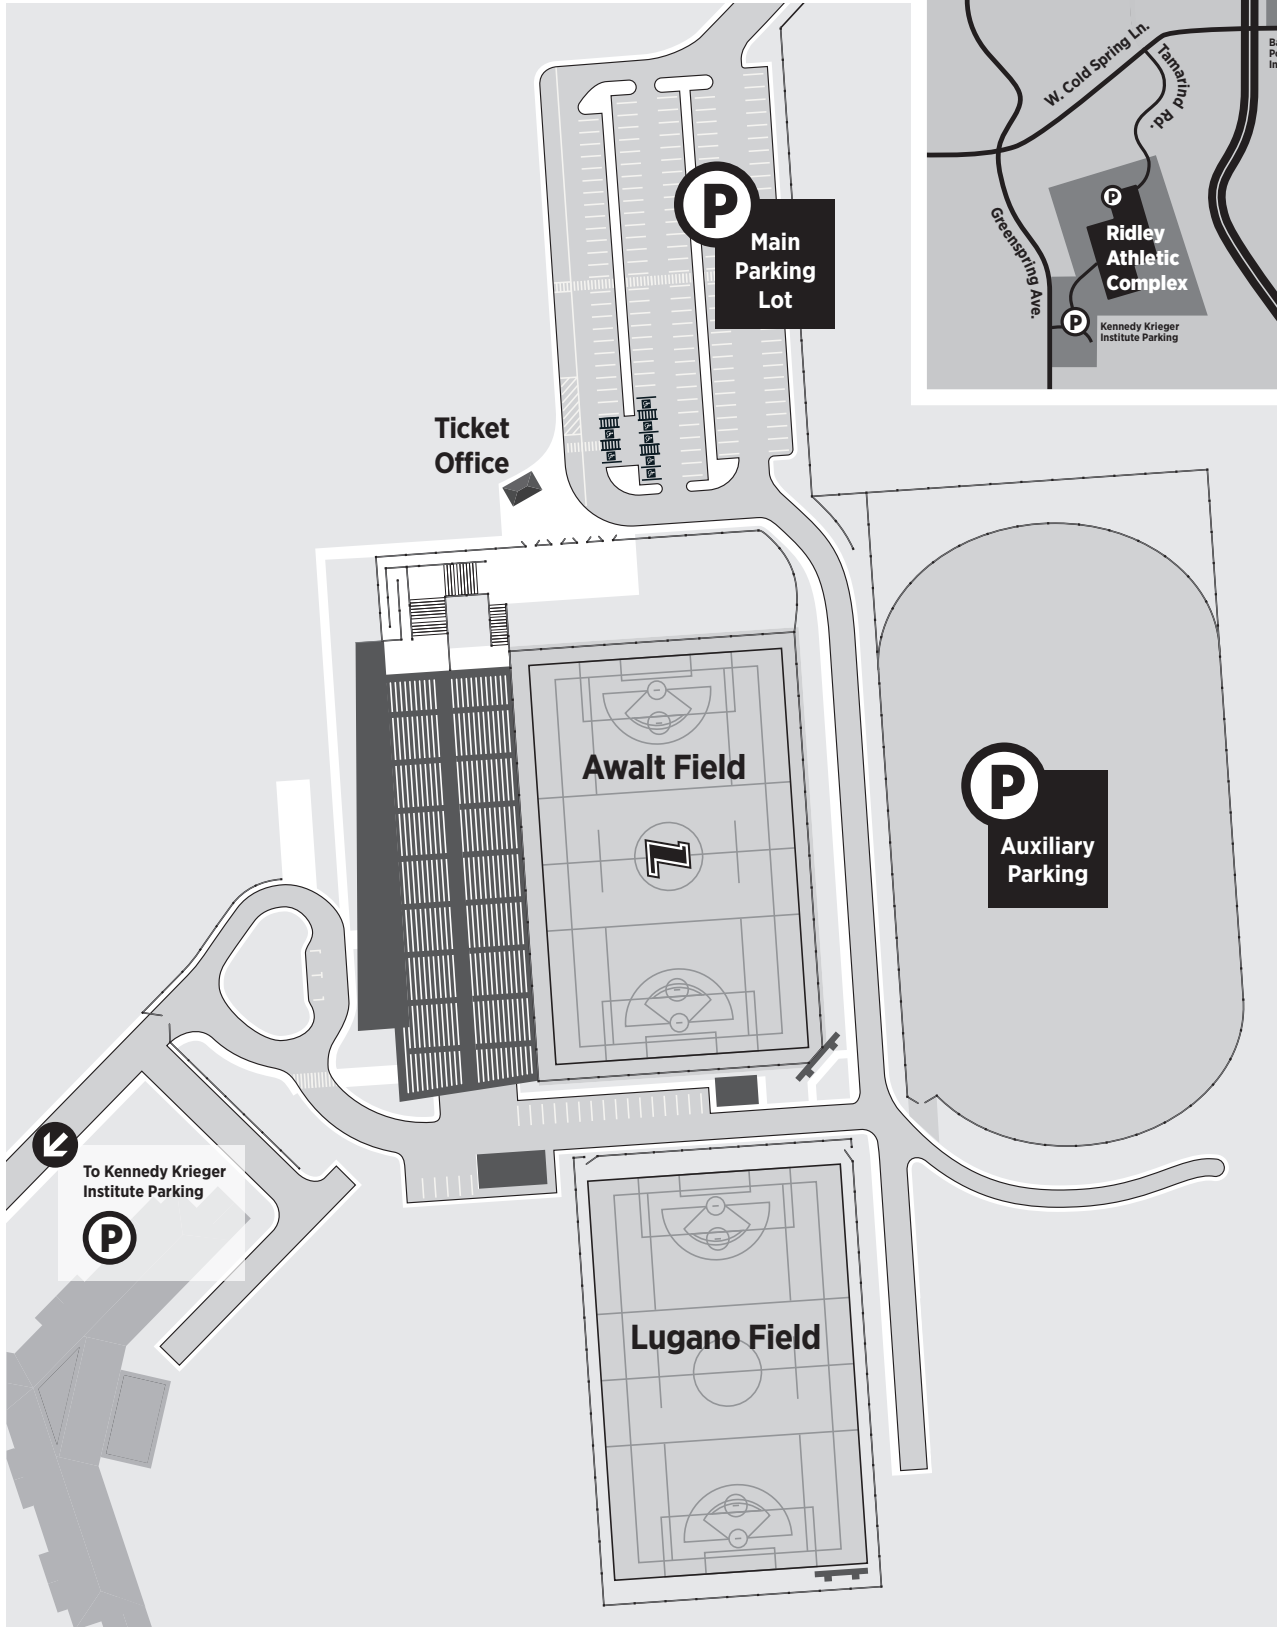

LOYOLA UNIVERSITY MARYLAND

# RIDLEY ATHLETIC COMPLEX

**RIDLEY  
ATHLETIC  
COMPLEX**

**LEVEL 1**

- Locker Rooms
- Officials Grey Locker Room
- Officials Green Locker Room
- Visitors Grey Locker Room
- Visitors Green Locker Room
- Equipment Room
- Campus Police
- Men's Soccer Locker Room
- Women's Soccer Locker Room
- Women's Lacrosse Locker Room
- Men's Lacrosse Locker Room
- Sports Medicine
- Visitors Treatment Area

**LEVEL 1**

**LEVEL 2**

**LEVEL 2**

- Athletics Offices
- Conference Room
- Men's Coaches Locker Rooms
- Women's Coaches Locker Rooms
- Media/Film Room
- Weight Room

**LEVEL 3**

**LEVEL 3**

- Spectator Concourse
- Third Floor Lobby
- Concessions
- Merchandise Booth
- Guest Relations

**LEVEL 4**

- Donor Suite
- Broadcast Booth
- Press Box
- Event Management Media Booth
- Broadcast Booth Green
- Broadcast Booth White
- President's Suite
- The Greyhound Suite

**LEVEL 4**

📍 Automated External Defibrillator