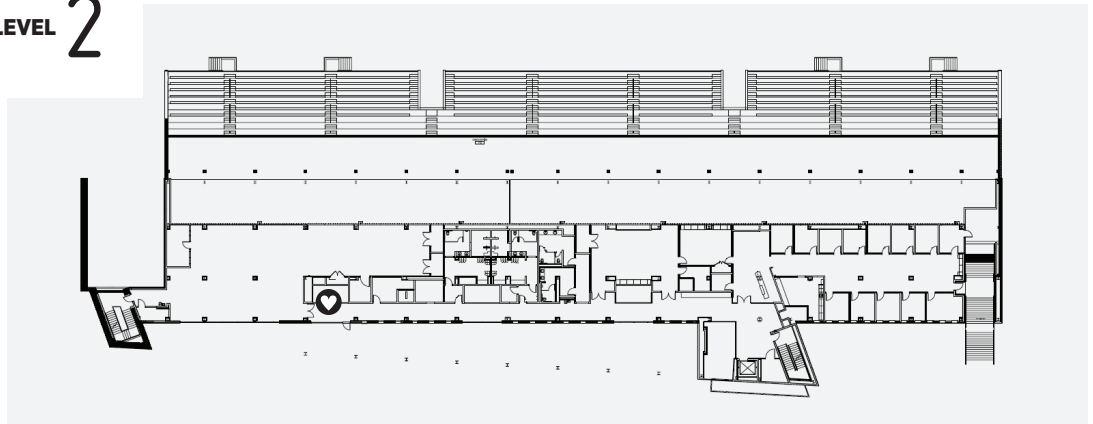

# RIDLEY ATHLETIC COMPLEX

**RIDLEY  
ATHLETIC  
COMPLEX**

**LEVEL 1**

- Locker Rooms
- Officials Grey Locker Room
- Officials Green Locker Room
- Visitors Grey Locker Room
- Visitors Green Locker Room
- Equipment Room
- Campus Police
- Men's Soccer Locker Room
- Women's Soccer Locker Room
- Women's Lacrosse Locker Room
- Men's Lacrosse Locker Room
- Sports Medicine
- Visitors Treatment Area

**LEVEL 1**

**LEVEL 2**

**LEVEL 2**

- Athletics Offices
- Conference Room
- Men's Coaches Locker Rooms
- Women's Coaches Locker Rooms
- Media/Film Room
- Weight Room

**LEVEL 3**

**LEVEL 3**

- Spectator Concourse
- Third Floor Lobby
- Concessions
- Merchandise Booth
- Guest Relations