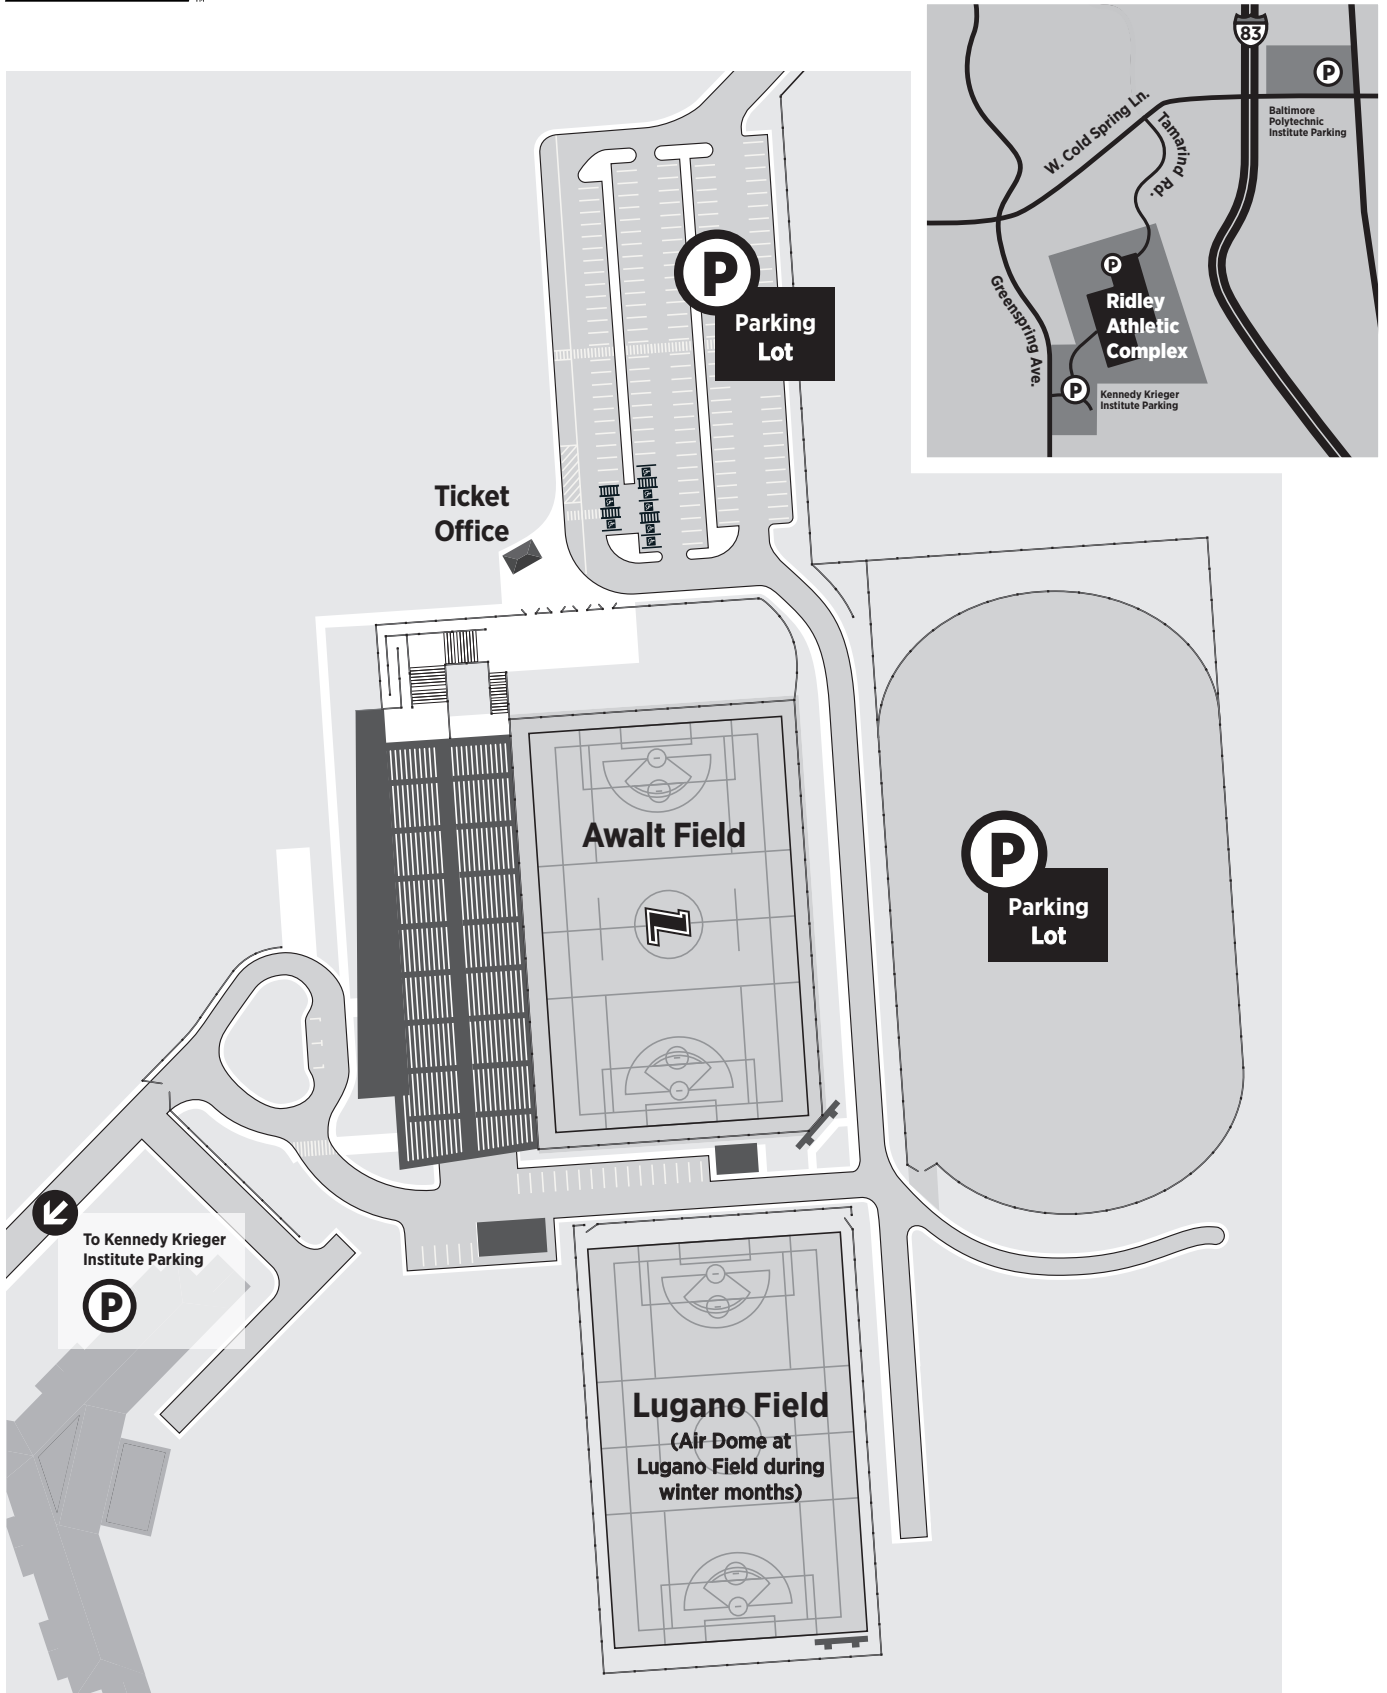

LOYOLA UNIVERSITY MARYLAND

RIDLEY ATHLETIC COMPLEX

RIDLEY ATHLETIC COMPLEX

LEVEL 1

- Locker Rooms
- Officials Grey Locker Room
- Officials Green Locker Room
- Visitors Grey Locker Room
- Visitors Green Locker Room
- Equipment Room
- Golf Team Practice Facility
- Campus Police
- Men's Soccer Locker Room
- Women's Soccer Locker Room
- Women's Lacrosse Locker Room
- Men's Lacrosse Locker Room
- Sports Medicine
- Visitors Treatment Area

LEVEL 1

LEVEL 2

LEVEL 2

- Athletics Offices
- Conference Room
- Men's Coaches Locker Rooms
- Women's Coaches Locker Rooms
- Media/Film Room
- Weight Room

LEVEL 3

LEVEL 3

- Spectator Concourse
- Diane Geppi-Aikens Lobby
- Concessions
- Merchandise Booth
- Guest Relations

LEVEL 4

- Donor Suite
- Broadcast Booth
- Press Box
- Event Management Media Booth
- Broadcast Booth Green
- Broadcast Booth White
- President's Suite
- The Greyhound Suite

LEVEL 4

- Automated External Defibrillator
- Call Box