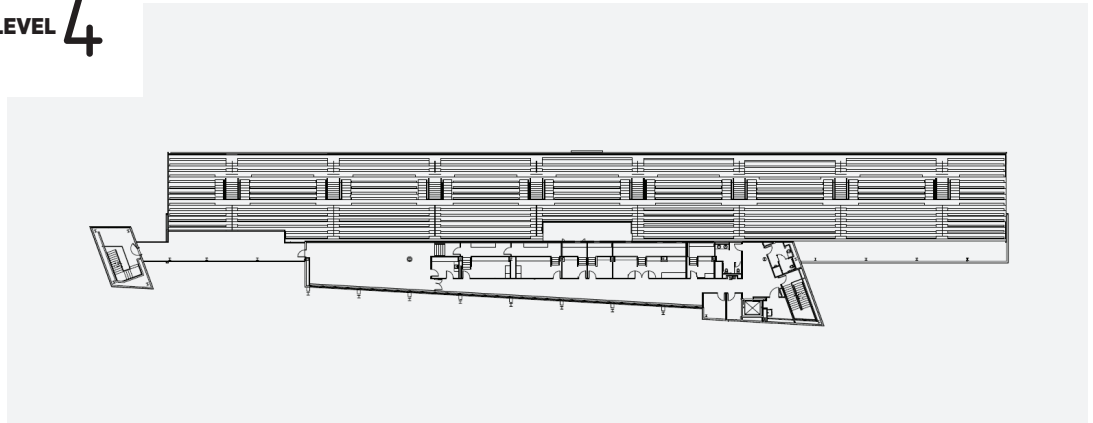

LOYOLA UNIVERSITY MARYLAND

RIDLEY ATHLETIC COMPLEX

RIDLEY ATHLETIC COMPLEX

LEVEL 1

- Locker Rooms
- Officials Grey Locker Room
- Officials Green Locker Room
- Visitors Grey Locker Room
- Visitors Green Locker Room
- Equipment Room
- Golf Team Practice Facility
- Campus Police
- Men's Soccer Locker Room
- Women's Soccer Locker Room
- Women's Lacrosse Locker Room
- Men's Lacrosse Locker Room
- Sports Medicine
- Visitors Treatment Area

LEVEL 1

LEVEL 2

LEVEL 2

- Athletics Offices
- Conference Room
- Men's Coaches Locker Rooms
- Women's Coaches Locker Rooms
- Media/Film Room
- Weight Room

LEVEL 3

LEVEL 3

- Spectator Concourse
- Diane Geppi-Aikens Lobby
- Concessions
- Merchandise Booth
- Guest Relations

LEVEL 4

- Donor Suite
- Broadcast Booth
- Press Box
- Event Management Media Booth
- Broadcast Booth Green
- Broadcast Booth White
- President's Suite
- The Greyhound Suite

LEVEL 4

- Automated External Defibrillator
- Call Box