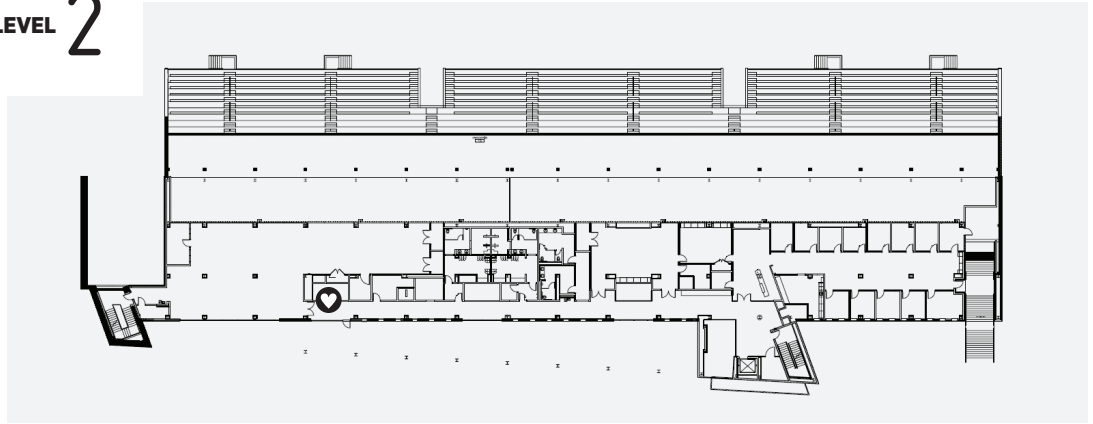

LOYOLA UNIVERSITY MARYLAND

RIDLEY ATHLETIC COMPLEX

RIDLEY ATHLETIC COMPLEX

LEVEL 1

- Locker Rooms
- Officials Grey Locker Room
- Officials Green Locker Room
- Visitors Grey Locker Room
- Visitors Green Locker Room
- Equipment Room
- Golf Team Practice Facility
- Campus Police
- Men's Soccer Locker Room
- Women's Soccer Locker Room
- Women's Lacrosse Locker Room
- Men's Lacrosse Locker Room
- Sports Medicine
- Visitors Treatment Area

LEVEL 1

LEVEL 2

LEVEL 2

- Athletics Offices
- Conference Room
- Men's Coaches Locker Rooms
- Women's Coaches Locker Rooms
- Media/Film Room
- Weight Room

LEVEL 3

LEVEL 3

- Spectator Concourse
- Diane Geppi-Aikens Lobby
- Concessions
- Merchandise Booth
- Guest Relations