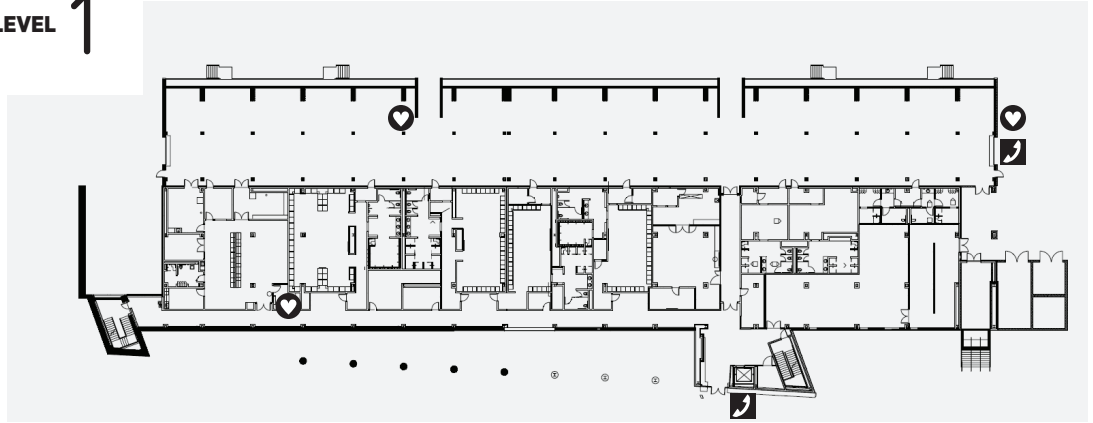

LOYOLA UNIVERSITY MARYLAND

RIDLEY ATHLETIC COMPLEX

RIDLEY ATHLETIC COMPLEX

LEVEL 1

- Locker Rooms
- Officials Grey Locker Room
- Officials Green Locker Room
- Visitors Grey Locker Room
- Visitors Green Locker Room
- Equipment Room
- Golf Team Practice Facility
- Campus Police
- Men's Soccer Locker Room
- Women's Soccer Locker Room
- Women's Lacrosse Locker Room
- Men's Lacrosse Locker Room
- Sports Medicine
- Visitors Treatment Area

LEVEL 1

LEVEL 2

LEVEL 2

- Athletics Offices
- Conference Room
- Men's Coaches Locker Rooms
- Women's Coaches Locker Rooms
- Media/Film Room
- Weight Room

LEVEL 3

LEVEL 3

- Spectator Concourse
- Diane Geppi-Aikens Lobby
- Concessions
- Merchandise Booth
- Guest Relations