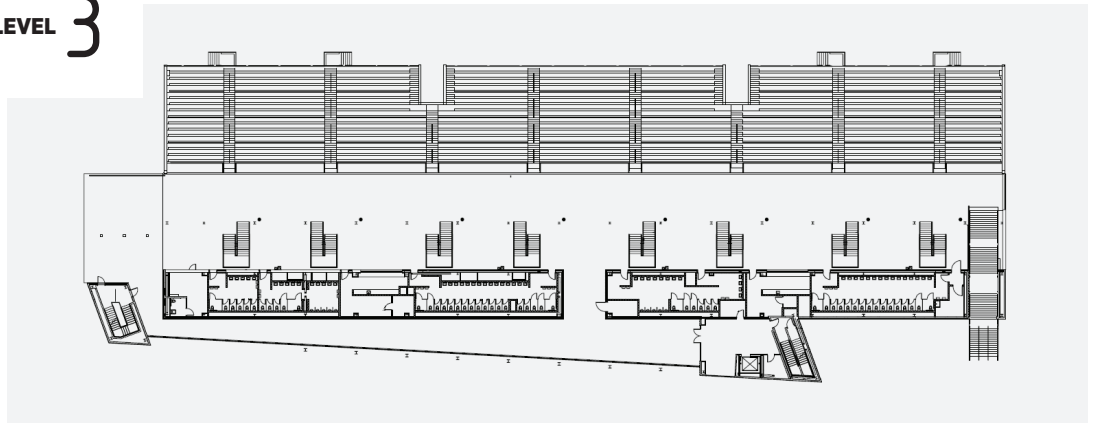

LOYOLA UNIVERSITY MARYLAND

RIDLEY ATHLETIC COMPLEX

RIDLEY ATHLETIC COMPLEX

LEVEL 1

- Locker Rooms
- Officials Grey Locker Room
- Officials Green Locker Room
- Visitors Grey Locker Room
- Visitors Green Locker Room
- Equipment Room
- Golf Team Practice Facility
- Campus Police
- Men's Soccer Locker Room
- Women's Soccer Locker Room
- Women's Lacrosse Locker Room
- Men's Lacrosse Locker Room
- Sports Medicine
- Visitors Treatment Area

LEVEL 1

LEVEL 2

LEVEL 2

- Athletics Offices
- Conference Room
- Men's Coaches Locker Rooms
- Women's Coaches Locker Rooms
- Media/Film Room
- Weight Room

LEVEL 3

LEVEL 3

- Spectator Concourse
- Diane Geppi-Aikens Lobby
- Concessions
- Merchandise Booth
- Guest Relations

LEVEL 4

- Donor Suite
- Broadcast Booth
- Press Box
- Event Management Media Booth
- Broadcast Booth Green
- Broadcast Booth White
- President's Suite
- The Greyhound Suite

LEVEL 4

- Automated External Defibrillator
- Call Box