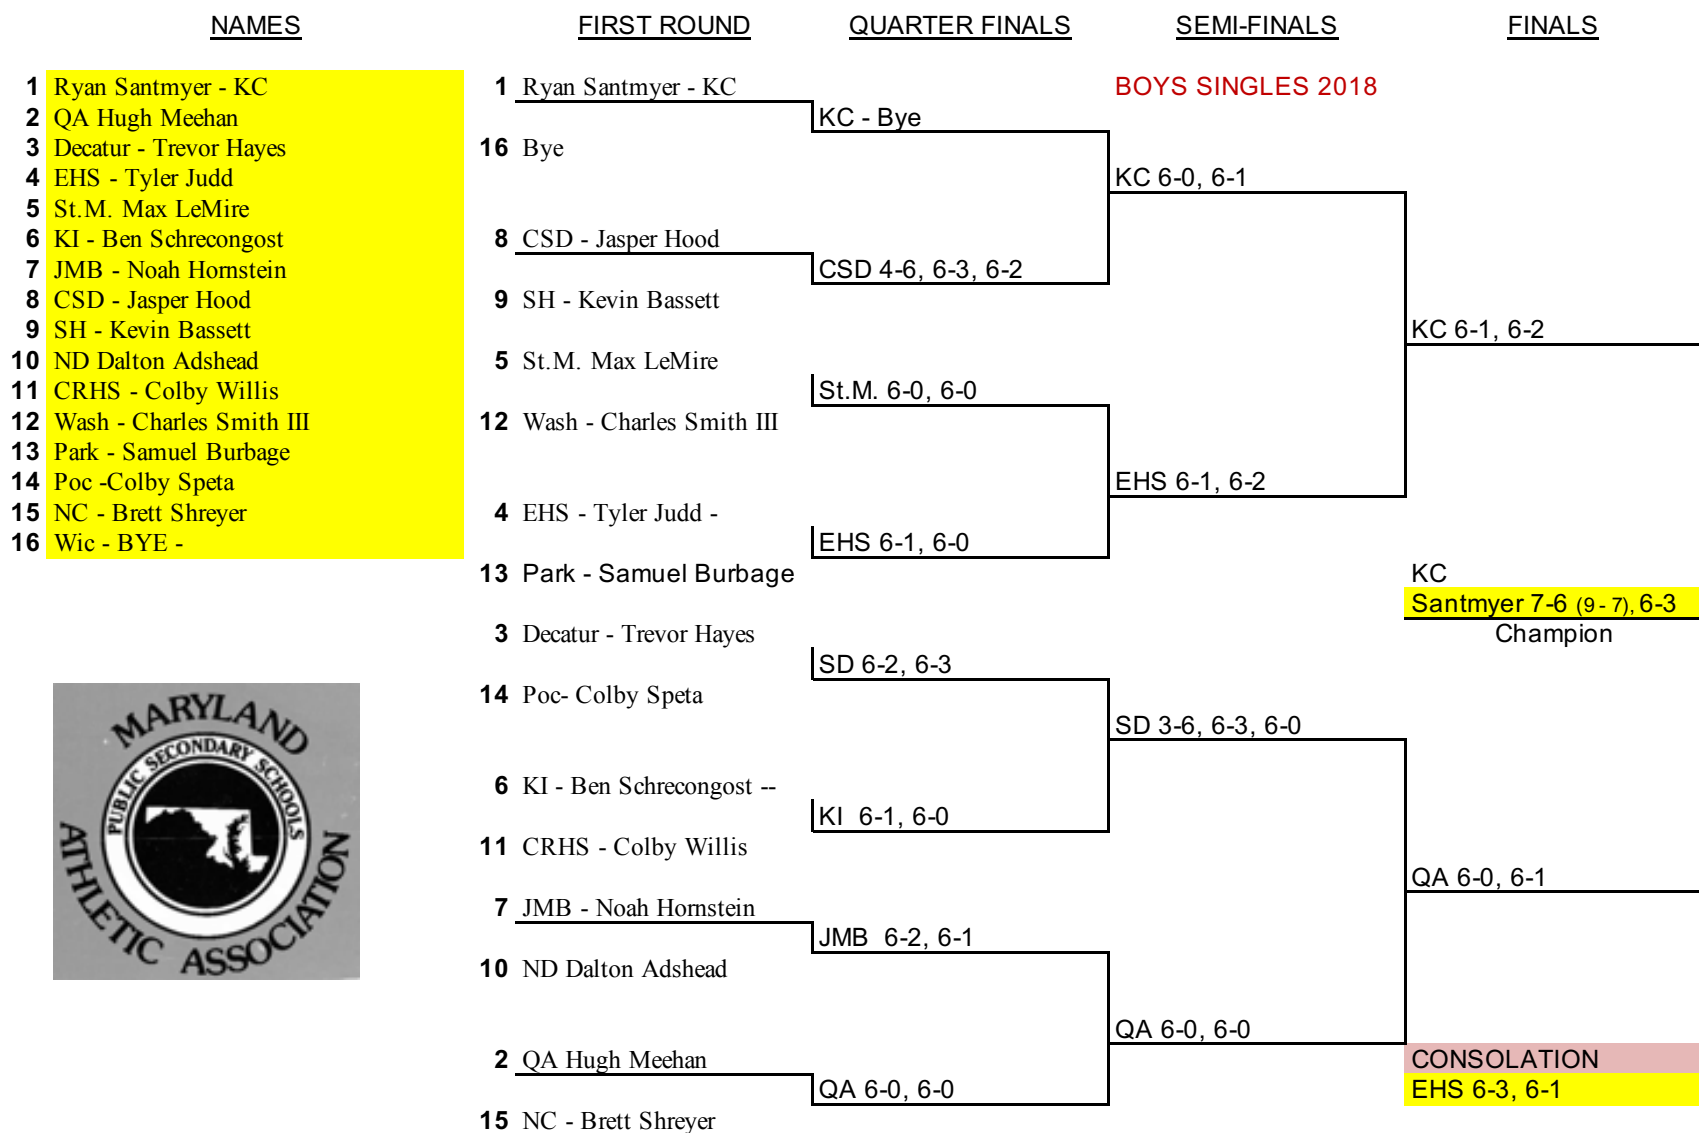

PLAYOFF BRACKETS FOR M.P.S.S.A.A. TENNIS TOURNAMENT

NAMES

- 1 ND - Allen/Allen
- 2 ESH - Ewing/Cherwien
- 3 KI - Kaufman/Teti
- 4 QA Blanchard/Leshinskie
- 5 NC - Turner/Miller
- 6 JMB - Murphy/Jansen
- 7 St.M. -Shreeves/Kerr
- 8 CRHS - Hacker/Frase
- 9 Kent - Faber/Futty
- 10 Wihi - Goslee/Copes
- 11 Wash - Thornton/Aribogha
- 12 Park - Sadjadi/Ferruzca
- 13 Poc - Bailey/Sledge
- 14 Decatur - Gordy/Haskell
- 15 CSD - Shockley/Spies
- 16 Bye

FIRST ROUND

QUARTER FINALS

SEMI-FINALS

FINALS

NAMES

- 1 KI Allewalt/Carpenter
- 2 EHS - Matsche/Denton
- 3 JMB - Forsythe/T. Weaver
- 4 Parkside Grant/Hoang
- 5 QA - Glowacki/Murdoch
- 6 SD - Petito/Beres
- 7 NC - Sutton/McNinch
- 8 St.M. - Rieck/Tran
- 9 POC - Speta/Mottley
- 10 CRHS - Lewis/Hacker
- 11 SH - Walston/Covington
- 12 WiHi- Nguyen/Gabriel
- 13 Kent - Lobley/Hickman
- 14 ND - Chan/Laramore
- 15 Wash - Ali/Ghazanffer
- 16 CSD - Glessner/Waters

FIRST ROUND

- 1 KI Allewalt/Carpenter
- 16 CSD - Glessner/Waters
- 8 St.M. - Rieck/Tran -
- 9 POC - Speta/Mottley
- 5 QA - Glowacki/Murdoch
- 12 WiHi- Nguyen/Gabriel
- 4 Parkside - Grant/Hoang
- 13 Kent - Lobley/Hickman
- 3 JMB - Forsythe/T. Weaver
- 14 ND - Chan/Laramore
- 6 SD - Petito/Beres
- 11 SH - Walston/Covington
- 7 NC - Sutton/McNinch -
- 10 CRHS - Lewis/Hacker
- 2 EHS - Matsche/Denton -
- 15 Wash - Ali/Ghazanffer