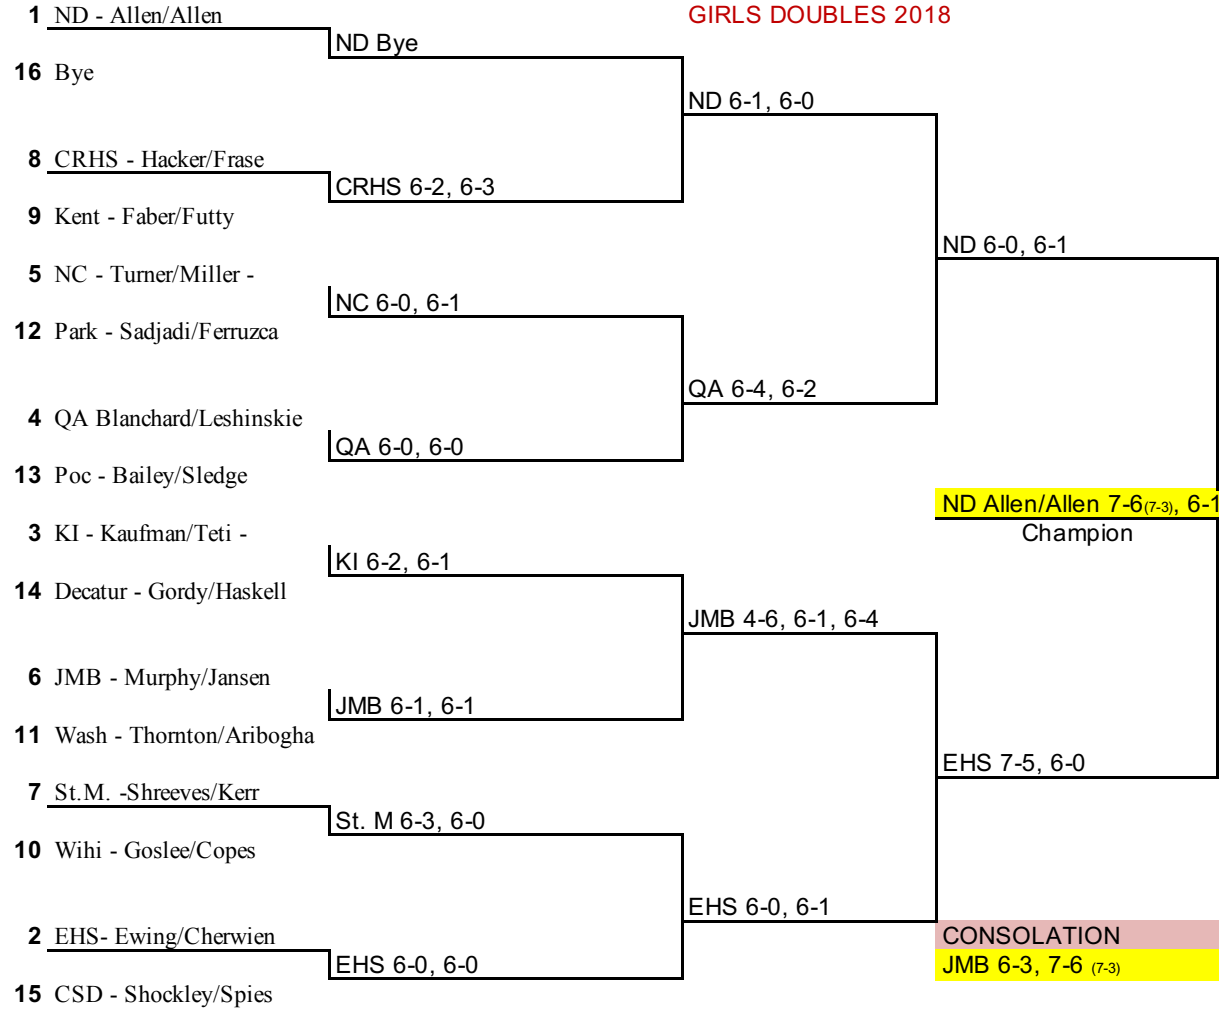

PLAYOFF BRACKETS FOR M.P.S.S.A.A. TENNIS TOURNAMENT

NAMES

- 1 ND - Allen/Allen
- 2 ESH - Ewing/Cherwien
- 3 KI - Kaufman/Teti
- 4 QA Blanchard/Leshinskie
- 5 NC - Turner/Miller
- 6 JMB - Murphy/Jansen
- 7 St.M. -Shreeves/Kerr
- 8 CRHS - Hacker/Frase
- 9 Kent - Faber/Futty
- 10 Wihi - Goslee/Copes
- 11 Wash - Thornton/Aribogha
- 12 Park - Sadjadi/Ferruzca
- 13 Poc - Bailey/Sledge
- 14 Decatur - Gordy/Haskell
- 15 CSD - Shockley/Spies
- 16 Bye

FIRST ROUND

QUARTER FINALS

SEMI-FINALS

FINALS

NAMES

- 1 KI Allewalt/Carpenter
- 2 EHS - Matsche/Denton
- 3 JMB - Forsythe/T. Weaver
- 4 Parkside Grant/Hoang
- 5 QA - Glowacki/Murdoch
- 6 SD - Petito/Beres
- 7 NC - Sutton/McNinch
- 8 St.M. - Rieck/Tran
- 9 POC - Speta/Mottley
- 10 CRHS - Lewis/Hacker
- 11 SH - Walston/Covington
- 12 WiHi- Nguyen/Gabriel
- 13 Kent - Lobley/Hickman
- 14 ND - Chan/Laramore
- 15 Wash - Ali/Ghazanffer
- 16 CSD - Glessner/Waters

FIRST ROUND

- 1 KI Allewalt/Carpenter
- 16 CSD - Glessner/Waters
- 8 St.M. - Rieck/Tran -
- 9 POC - Speta/Mottley
- 5 QA - Glowacki/Murdoch
- 12 WiHi- Nguyen/Gabriel
- 4 Parkside - Grant/Hoang
- 13 Kent - Lobley/Hickman
- 3 JMB - Forsythe/T. Weaver
- 14 ND - Chan/Laramore
- 6 SD - Petito/Beres
- 11 SH - Walston/Covington
- 7 NC - Sutton/McNinch -
- 10 CRHS - Lewis/Hacker
- 2 EHS - Matsche/Denton -
- 15 Wash - Ali/Ghazanffer