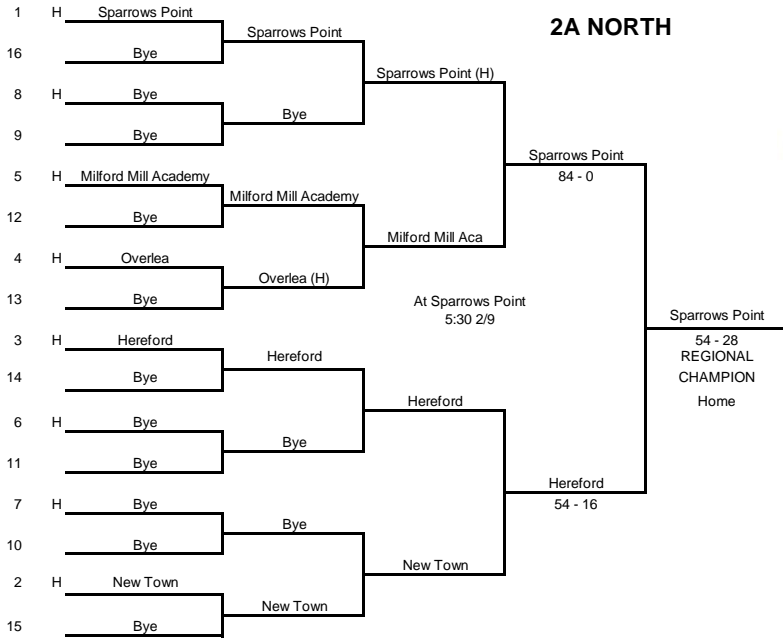

2A NORTH

2A SOUTH

2A EAST

2A WEST

2022 STATE TOURNAMENT
2A DUAL WRESTLING

BUY STATE SEMIFINAL/FINAL TICKETS Online @ tickets.mpssaa.org