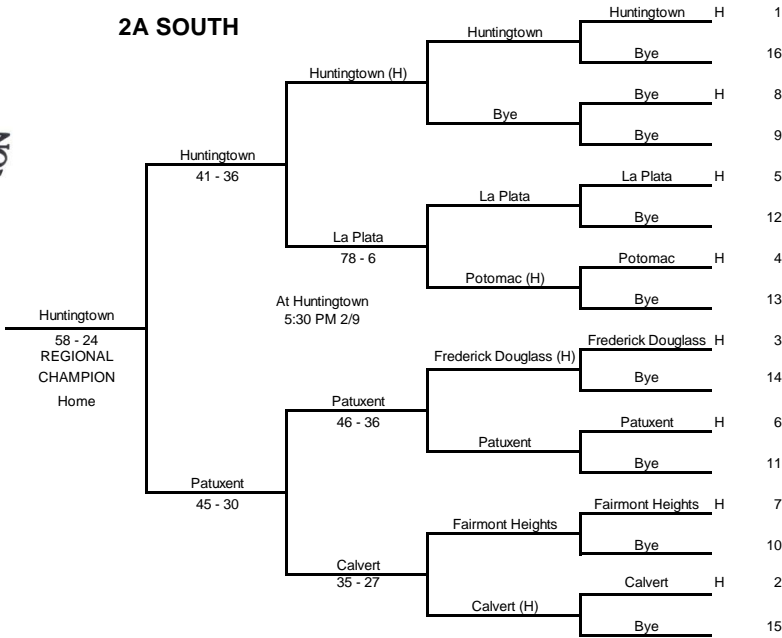

2A NORTH

2A SOUTH

2A EAST

2A WEST

2022 STATE TOURNAMENT
2A DUAL WRESTLING

BUY STATE SEMIFINAL/FINAL TICKETS Online @ tickets.mpssaa.org