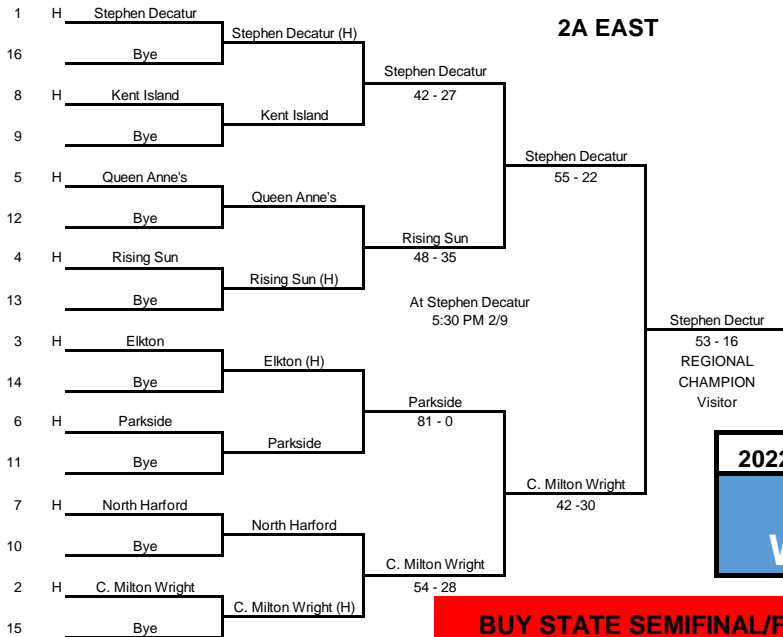

2A NORTH

2A SOUTH

2A EAST

2A WEST

2022 STATE TOURNAMENT
2A DUAL WRESTLING

BUY STATE SEMIFINAL/FINAL TICKETS Online @ tickets.mpssaa.org