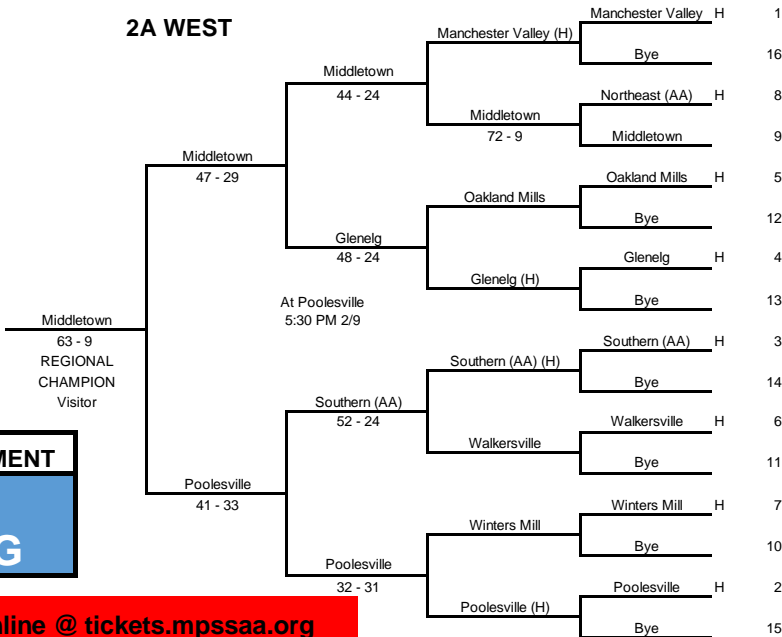

2A NORTH

2A SOUTH

2A EAST

2A WEST

2022 STATE TOURNAMENT
2A DUAL WRESTLING

BUY STATE SEMIFINAL/FINAL TICKETS Online @ tickets.mpssaa.org