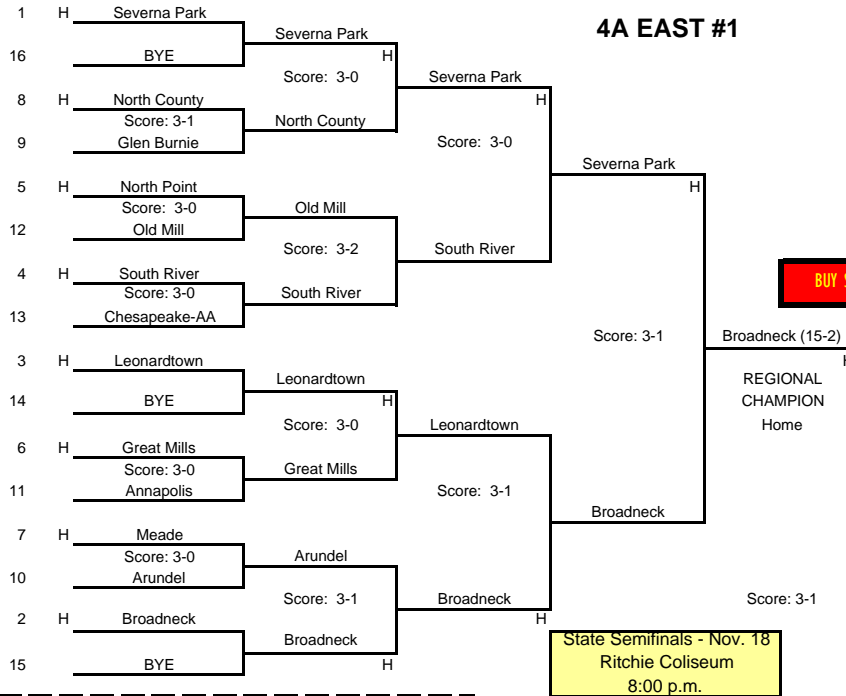

4A EAST #1

4A WEST #2

BUY STATE TICKETS @ <https://mpssaa.ticketleap.com>

STATE CHAMPS!
Broadneck (17-2)

State Semifinals - Nov. 18
Ritchie Coliseum
6:00 p.m.

VS

4A NORTH #4

4A SOUTH #3

State Finalist
Magruder (18-1)

STATE FINALS
U. of Maryland
Ritchie Coliseum

Nov. 21, 2009

5:00 p.m.

BUY STATE TICKETS @ <https://mpssaa.ticketleap.com>

2009 STATE TOURNAMENT
4A GIRLS
VOLLEYBALL