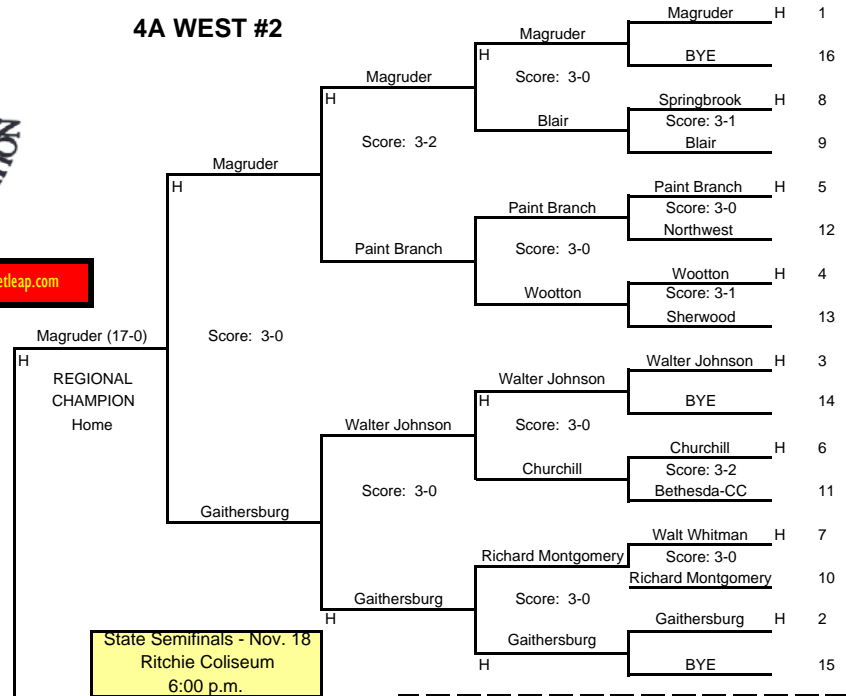

4A EAST #1

4A WEST #2

BUY STATE TICKETS @ <https://mpssaa.ticketleap.com>

STATE CHAMPS!
Broadneck (17-2)

State Semifinals - Nov. 18
Ritchie Coliseum
6:00 p.m.

VS

4A NORTH #4

4A SOUTH #3

State Finalist
Magruder (18-1)

STATE FINALS
U. of Maryland
Ritchie Coliseum

Nov. 21, 2009

5:00 p.m.

BUY STATE TICKETS @ <https://mpssaa.ticketleap.com>

2009 STATE TOURNAMENT
4A GIRLS
VOLLEYBALL