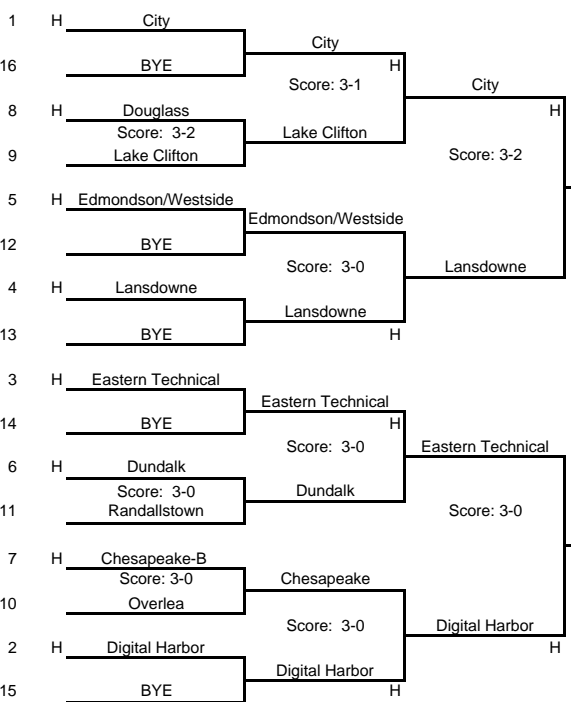

VS

STATE CHAMPS!
F.S. Key (18-1)

Score: 3-0
STATE FINALS
U. of Maryland
Ritchie Coliseum

Nov. 21, 2009

12:00 p.m.

2A NORTH #4

2A SOUTH #3

BUY STATE TICKETS @ <https://mpssaa.ticketleap.com>