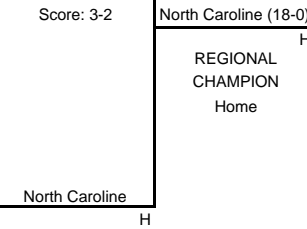

2A EAST #1

2A WEST #2

BUY STATE TICKETS @ <https://mpssaa.ticketleap.com>

State Finalist
North Carolina (19-1)

State Semifinals - Nov. 16
Ritchie Coliseum
8:00 p.m.

State Semifinals - Nov. 16
Ritchie Coliseum
6:00 p.m.

VS

STATE CHAMPS!
F.S. Key (18-1)

Score: 3-0
STATE FINALS
U. of Maryland
Ritchie Coliseum

Nov. 21, 2009

12:00 p.m.

2A NORTH #4

2A SOUTH #3

BUY STATE TICKETS @ <https://mpssaa.ticketleap.com>