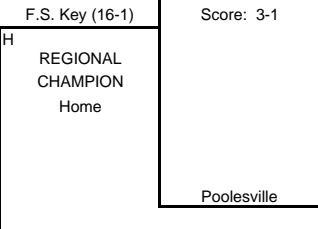

2A EAST #1

2A WEST #2

BUY STATE TICKETS @ <https://mpssaa.ticketleap.com>

State Finalist
North Carolina (19-1)

State Semifinals - Nov. 16
Ritchie Coliseum
8:00 p.m.

State Semifinals - Nov. 16
Ritchie Coliseum
6:00 p.m.

VS

STATE CHAMPS!
F.S. Key (18-1)

Score: 3-0
STATE FINALS
U. of Maryland
Ritchie Coliseum

Nov. 21, 2009

12:00 p.m.

2A NORTH #4

2A SOUTH #3

BUY STATE TICKETS @ <https://mpssaa.ticketleap.com>

2009 STATE TOURNAMENT
2A GIRLS
VOLLEYBALL