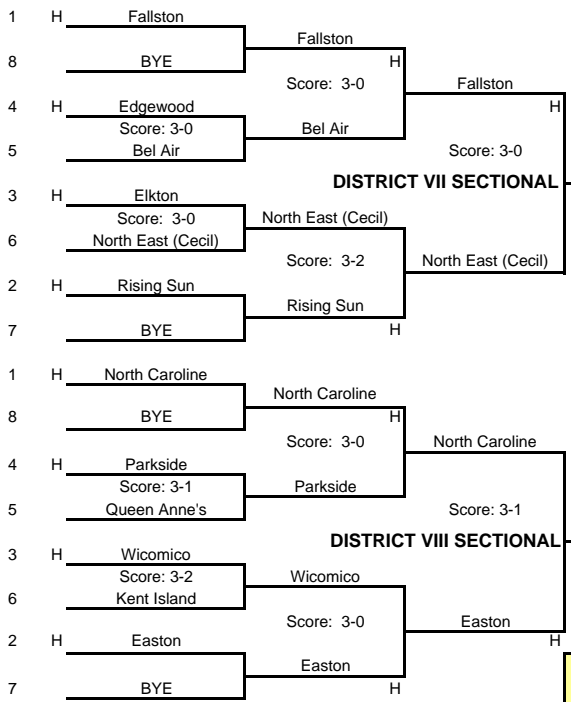

2A EAST #1

2A WEST #2

BUY STATE TICKETS @ <https://mpssaa.ticketleap.com>

State Finalist
North Carolina (19-1)

State Semifinals - Nov. 16
Ritchie Coliseum
8:00 p.m.

State Semifinals - Nov. 16
Ritchie Coliseum
6:00 p.m.

VS

STATE CHAMPS!
F.S. Key (18-1)

Score: 3-0
STATE FINALS
U. of Maryland
Ritchie Coliseum

Nov. 21, 2009

12:00 p.m.

2A NORTH #4

2A SOUTH #3

BUY STATE TICKETS @ <https://mpssaa.ticketleap.com>

2009 STATE TOURNAMENT
2A GIRLS
VOLLEYBALL