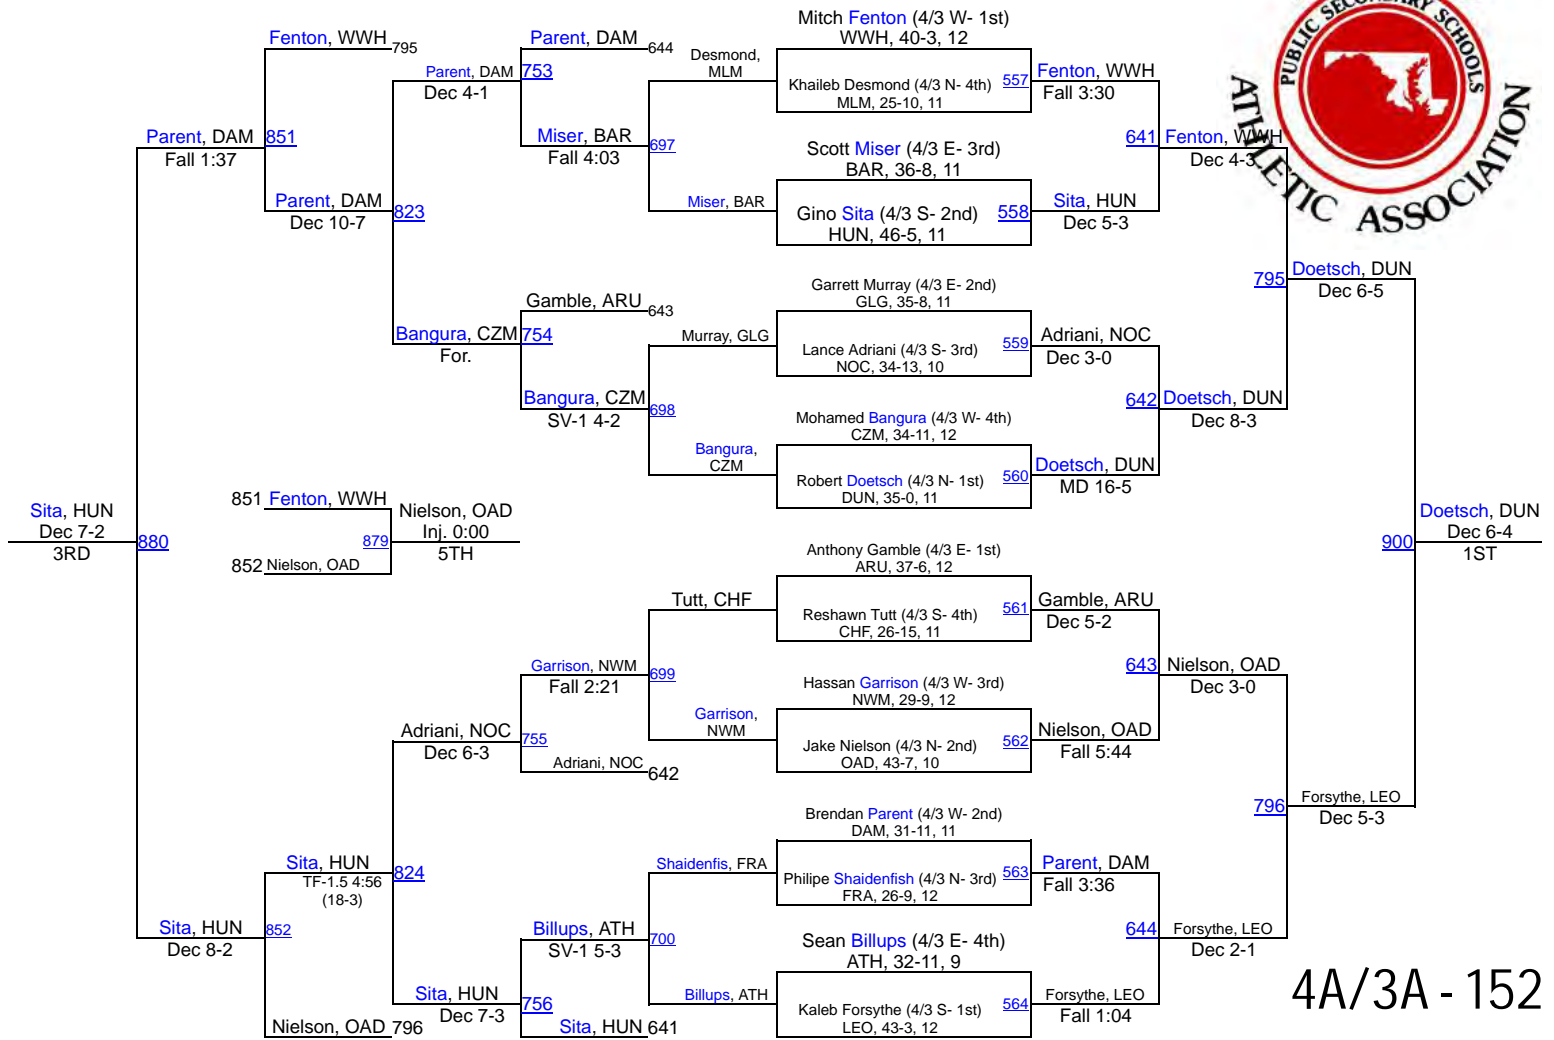

2016 MPSSAA State Championships

4A/3A - 152