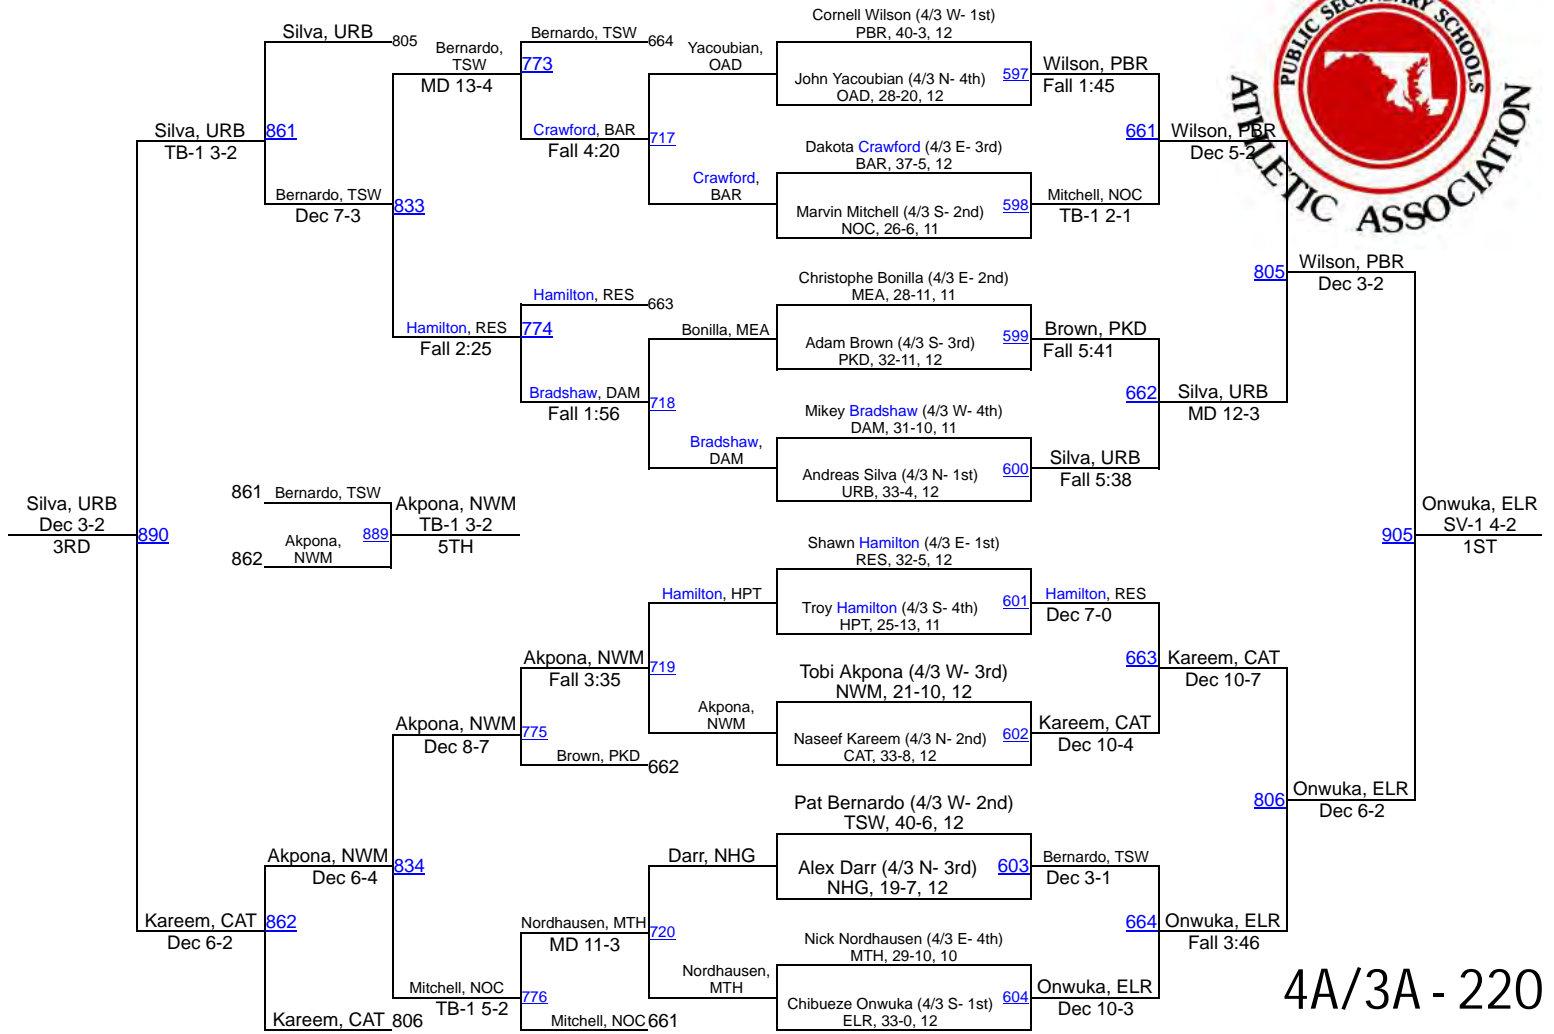

2016 MPSSAA State Championships