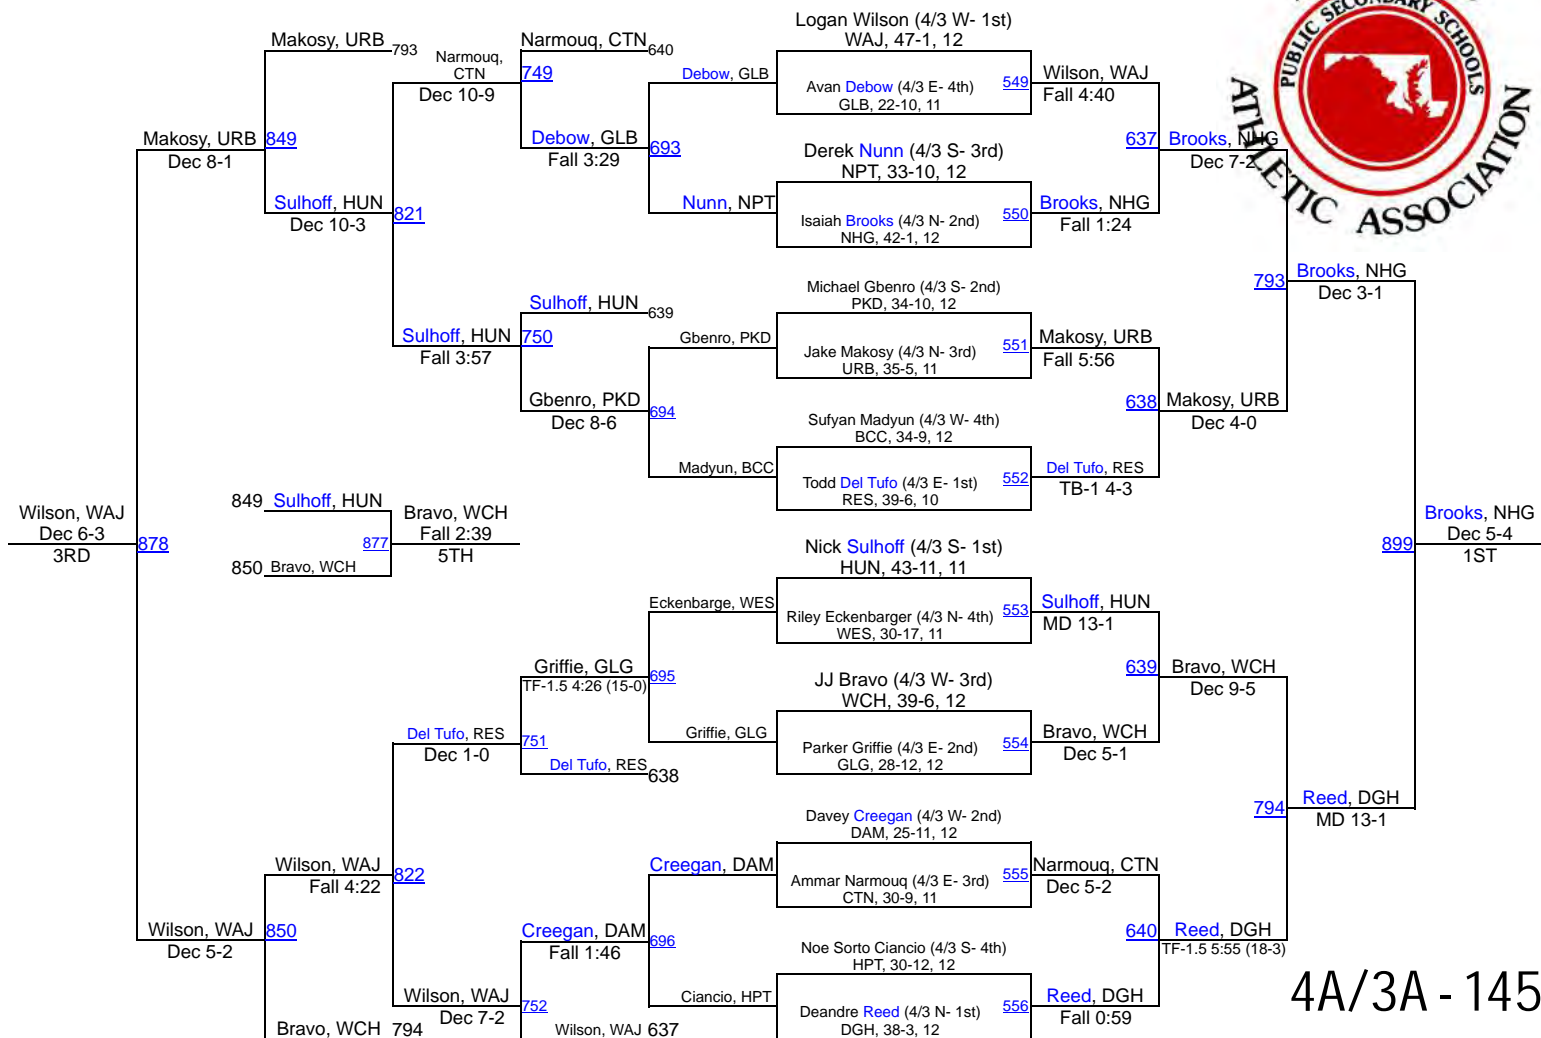

2016 MPSSAA State Championships