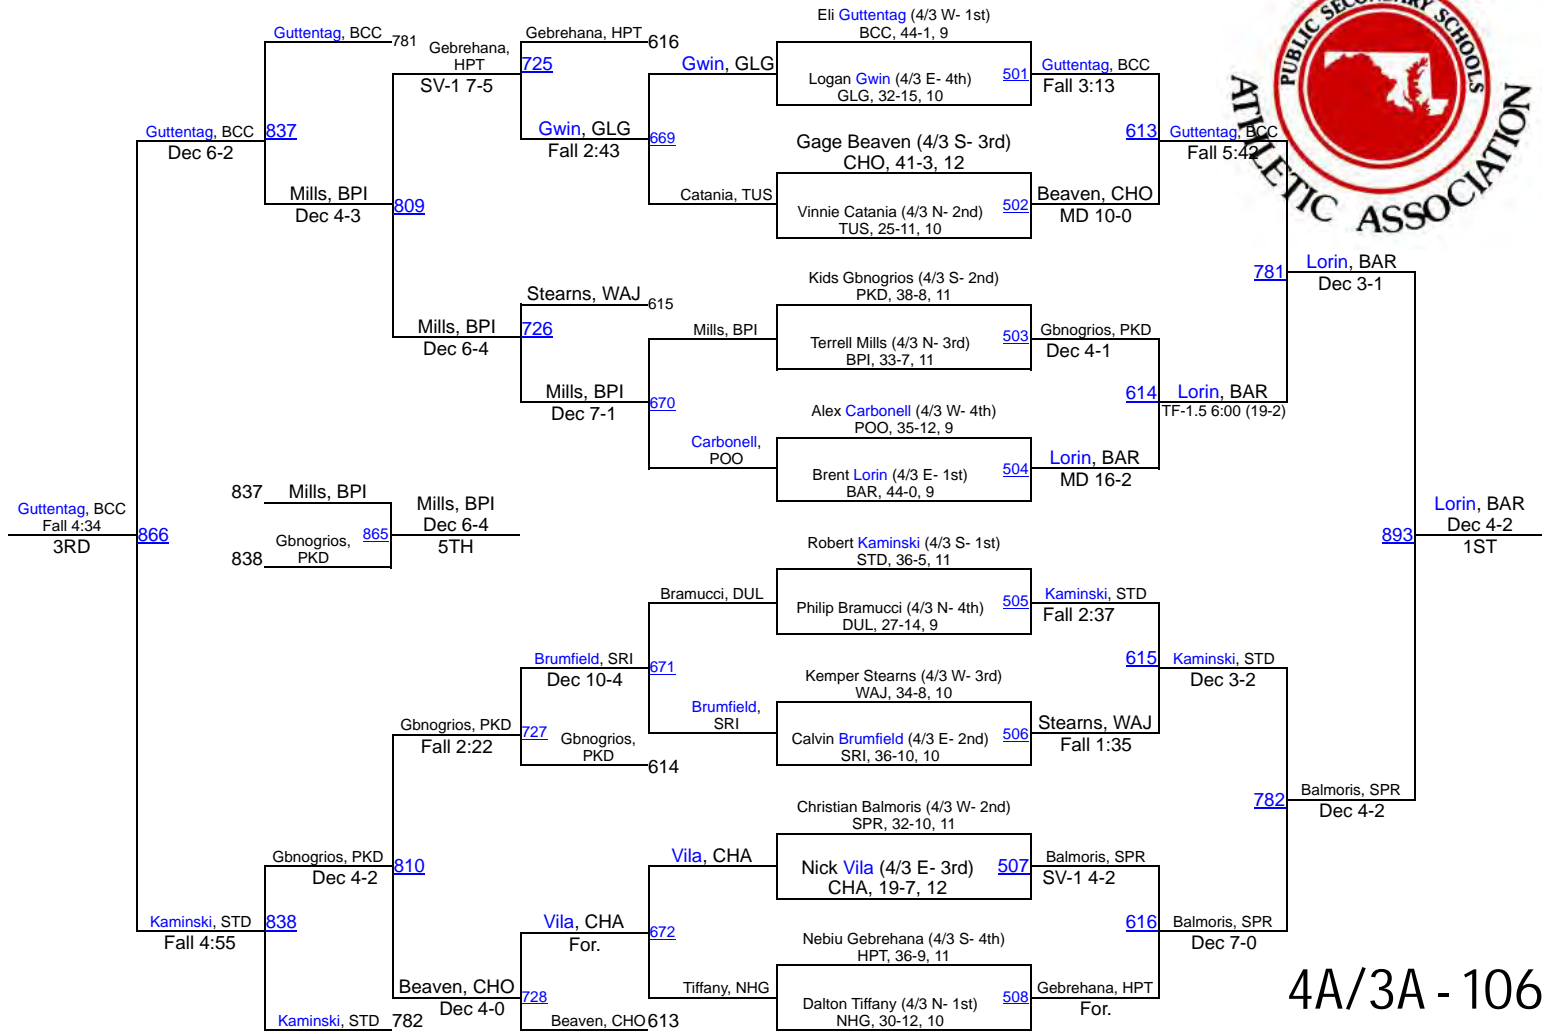

# 2016 MPSSAA State Championships

4A/3A - 106