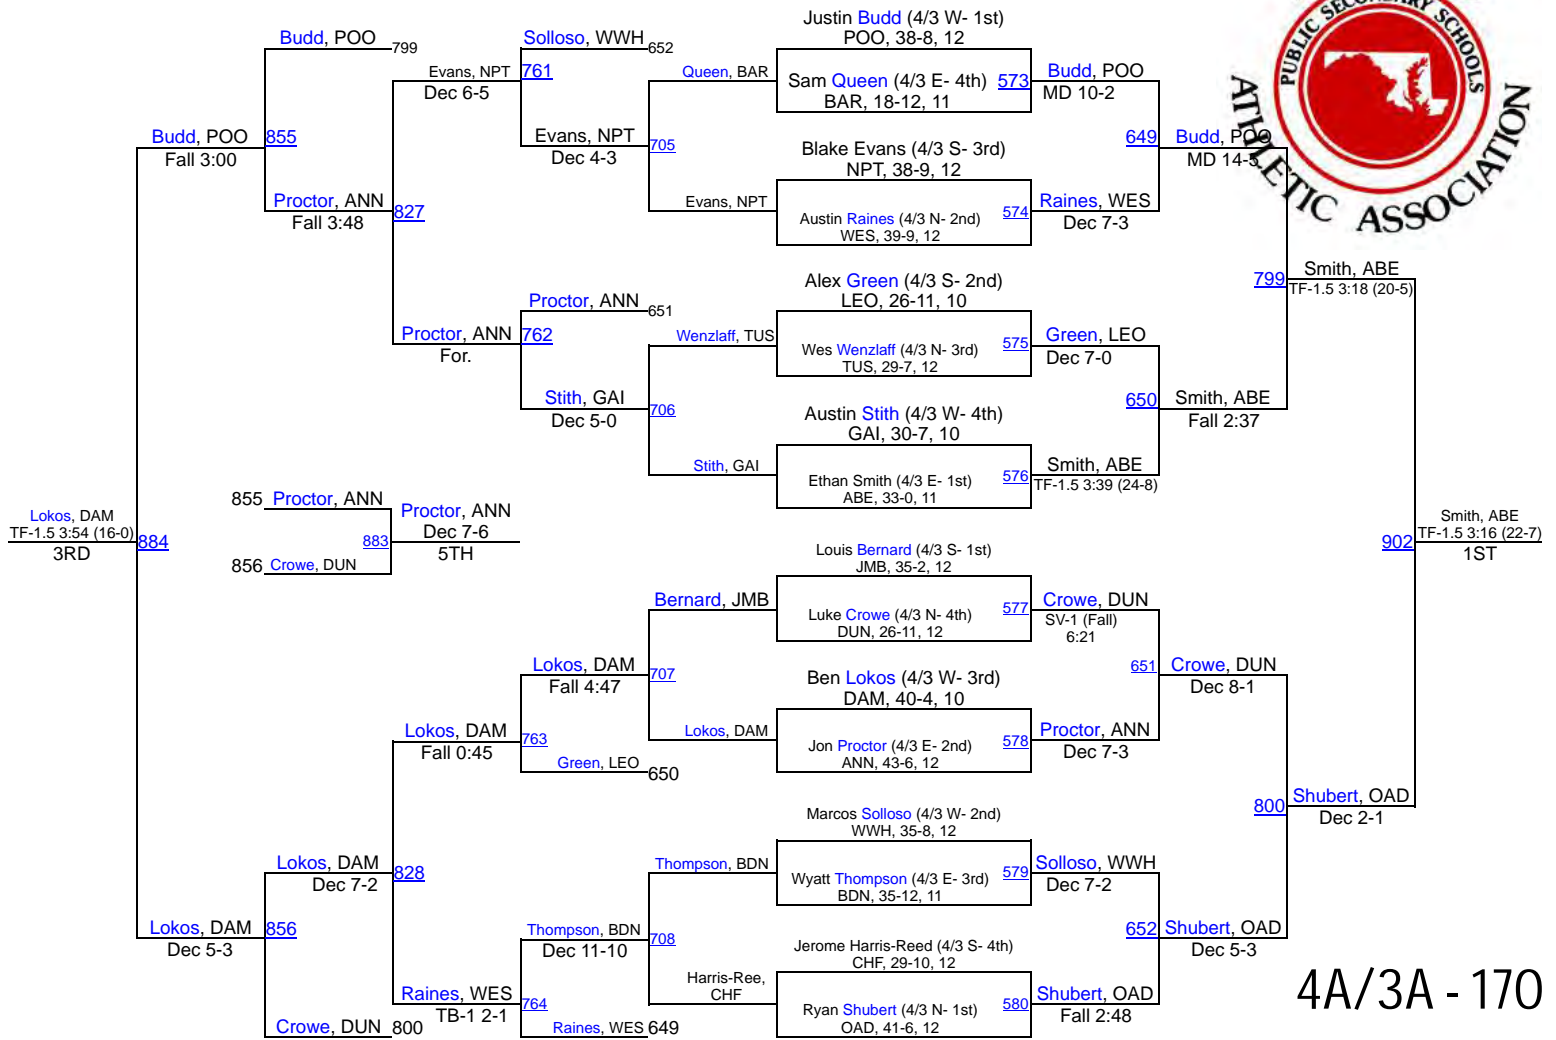

2016 MPSSAA State Championships

4A/3A - 170