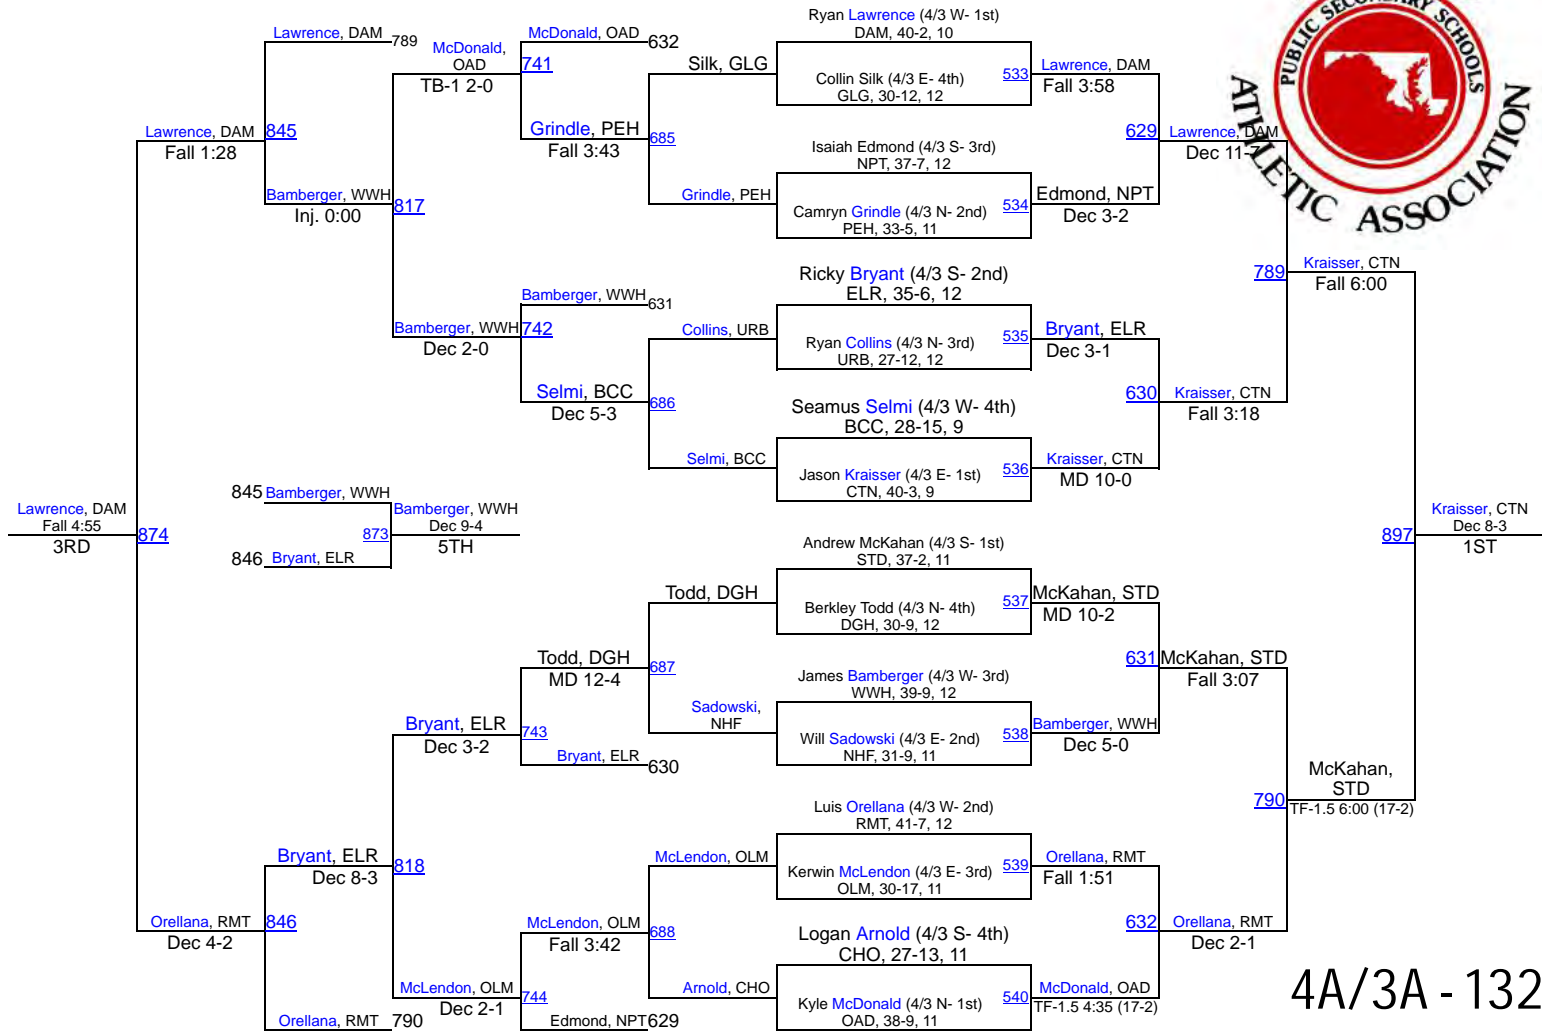

2016 MPSSAA State Championships