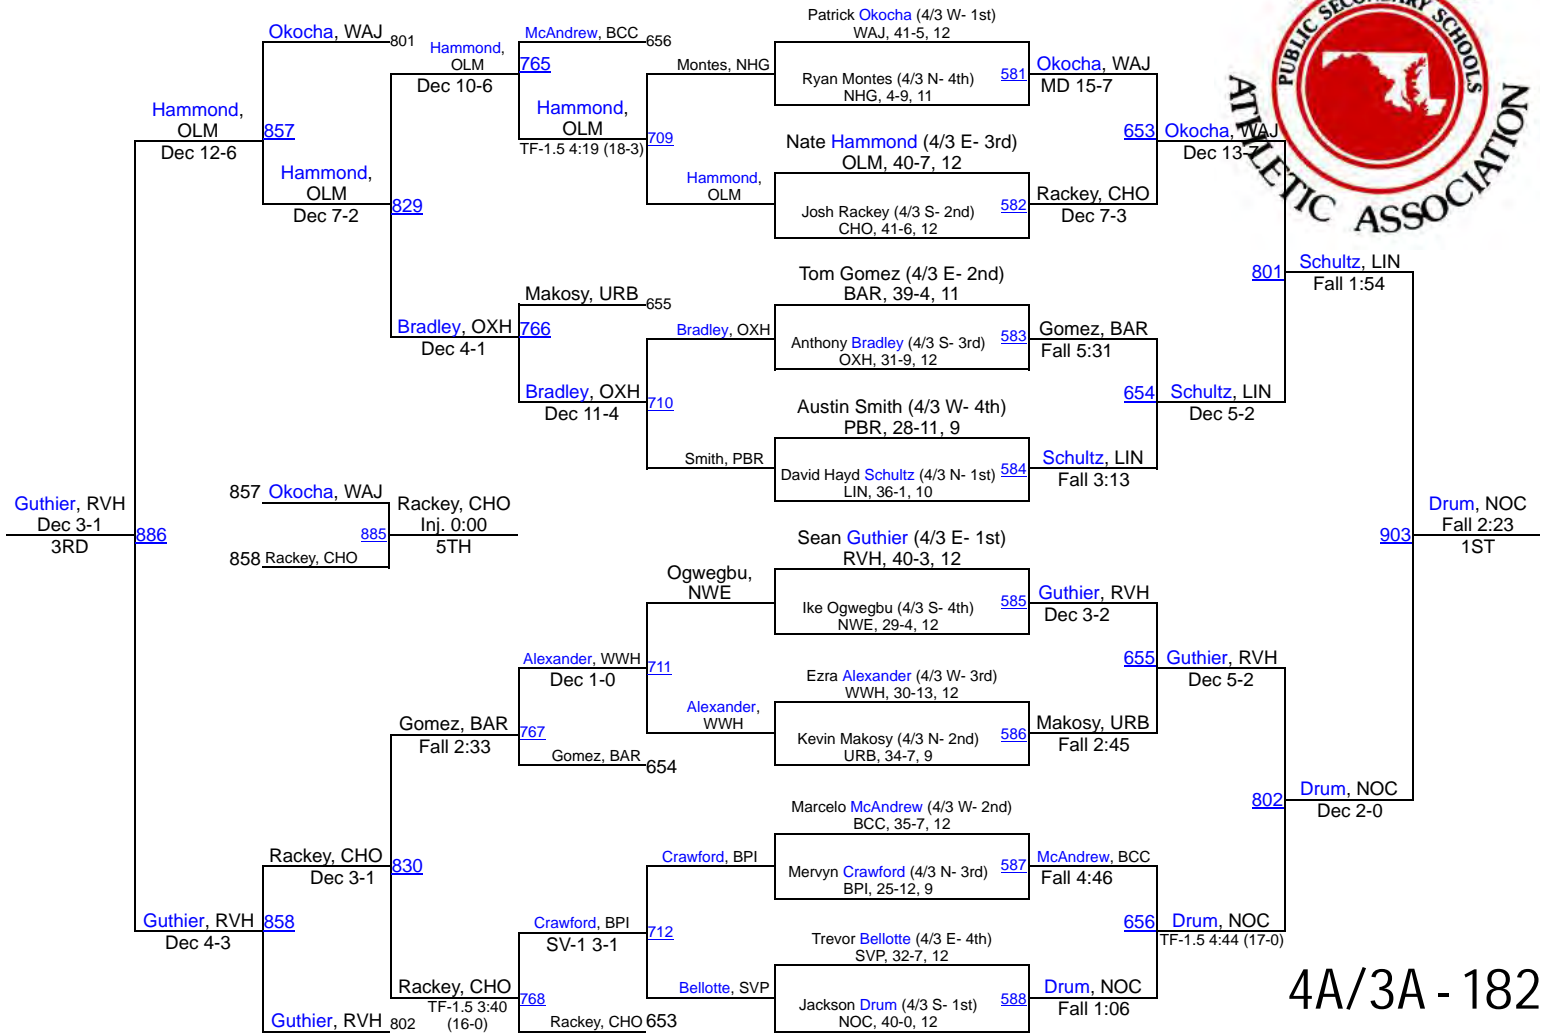

2016 MPSSAA State Championships