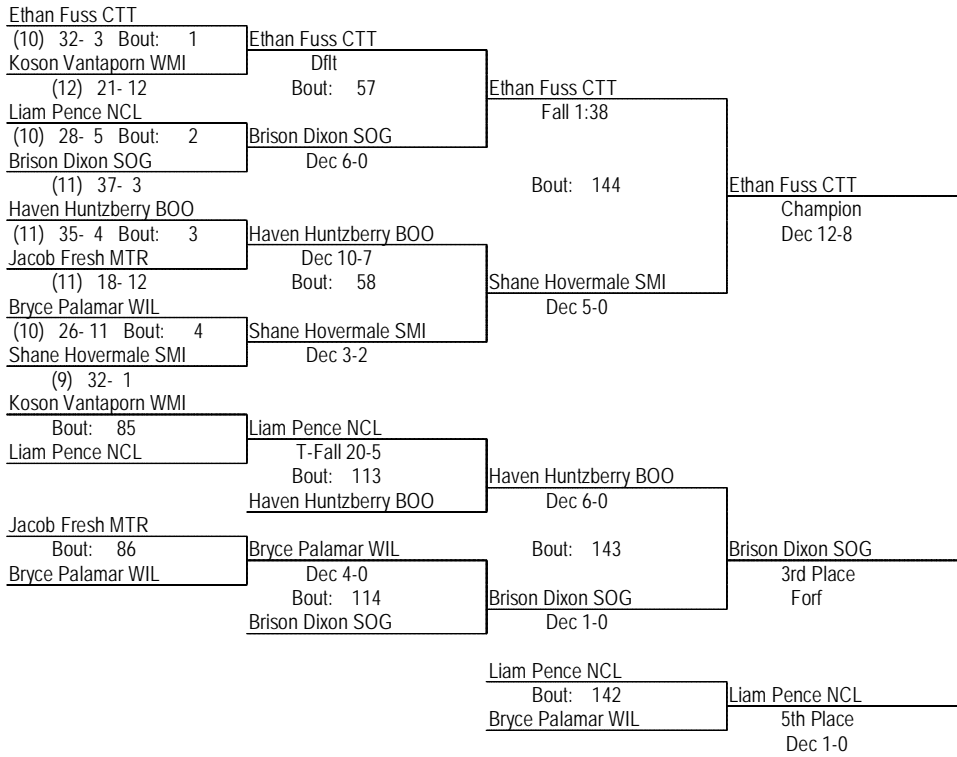

# 2016 MPSSAA 2A/1A West Region

2/27/16

106

- Place Winners -

- |                          |             |
|--------------------------|-------------|
| 1st Ethan Fuss CTT       | (10) 35- 3  |
| 2nd Shane Hovermale SMI  | (9) 34- 2   |
| 3rd Brison Dixon SOG     | (11) 40- 4  |
| 4th Haven Huntzberry BOO | (11) 37- 5  |
| 5th Liam Pence NCL       | (10) 30- 7  |
| 6th Bryce Palamar WIL    | (10) 27- 14 |

# 2016 MPSSAA 2A/1A West Region

2/27/16

113

- Place Winners -

- 1st Joey Thomas SCL (11) 49- 0
- 2nd Zachary Bryant CTT (10) 30- 5
- 3rd Devin Wilhelm NOG (11) 27- 7
- 4th Nate Tasker SOG (9) 35- 10
- 5th Jeffery Henlein BOO (10) 35- 7
- 6th Teddy Baker MTR (10) 26- 11

# 2016 MPSSAA 2A/1A West Region

2/27/16

120

- Place Winners -

- |                         |            |
|-------------------------|------------|
| 1st Cameron Werner SCL  | (9) 42- 8  |
| 2nd Cody Crawford WIL   | (10) 29-10 |
| 3rd Jake Sweitzer SOG   | (10) 33- 8 |
| 4th Dan Carr WMI        | (11) 16-12 |
| 5th Brendan Mislan SMI  | (9) 22- 16 |
| 6th Shane Cockerham BRN | (9) 20-11  |