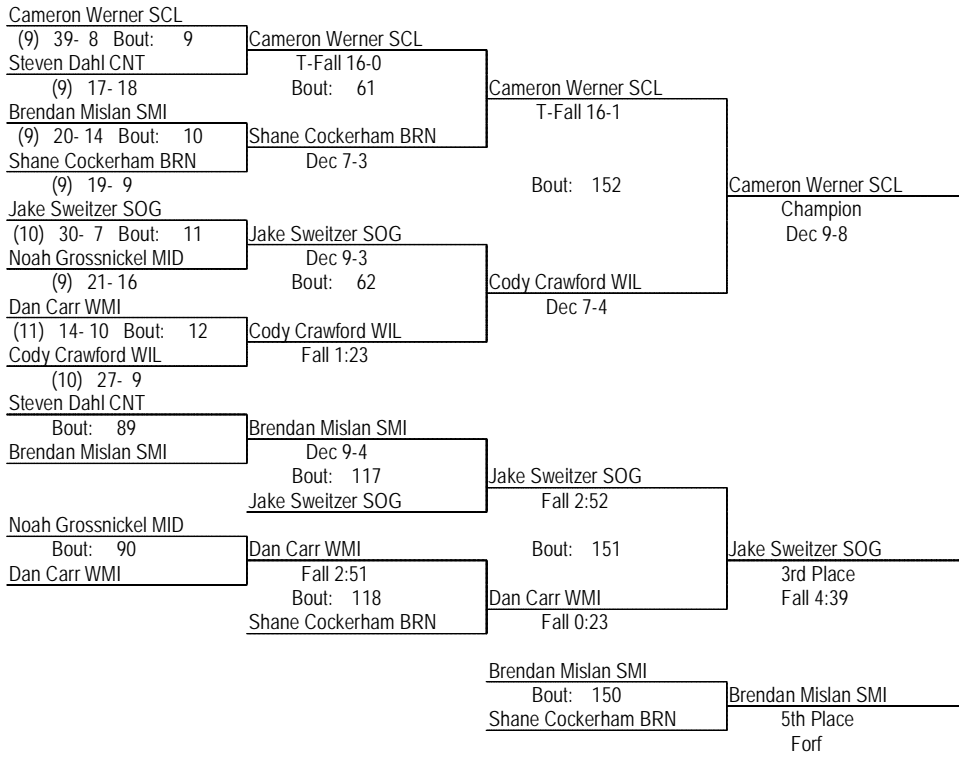

# 2016 MPSSAA 2A/1A West Region

2/27/16

106

- Place Winners -

- |                          |             |
|--------------------------|-------------|
| 1st Ethan Fuss CTT       | (10) 35- 3  |
| 2nd Shane Hovermale SMI  | (9) 34- 2   |
| 3rd Brison Dixon SOG     | (11) 40- 4  |
| 4th Haven Huntzberry BOO | (11) 37- 5  |
| 5th Liam Pence NCL       | (10) 30- 7  |
| 6th Bryce Palamar WIL    | (10) 27- 14 |

# 2016 MPSSAA 2A/1A West Region

2/27/16

113

- Place Winners -

- 1st Joey Thomas SCL (11) 49- 0
- 2nd Zachary Bryant CTT (10) 30- 5
- 3rd Devin Wilhelm NOG (11) 27- 7
- 4th Nate Tasker SOG (9) 35- 10
- 5th Jeffery Henlein BOO (10) 35- 7
- 6th Teddy Baker MTR (10) 26- 11

# 2016 MPSSAA 2A/1A West Region

2/27/16

120

- Place Winners -

- |                         |            |
|-------------------------|------------|
| 1st Cameron Werner SCL  | (9) 42- 8  |
| 2nd Cody Crawford WIL   | (10) 29-10 |
| 3rd Jake Sweitzer SOG   | (10) 33- 8 |
| 4th Dan Carr WMI        | (11) 16-12 |
| 5th Brendan Mislan SMI  | (9) 22- 16 |
| 6th Shane Cockerham BRN | (9) 20-11  |