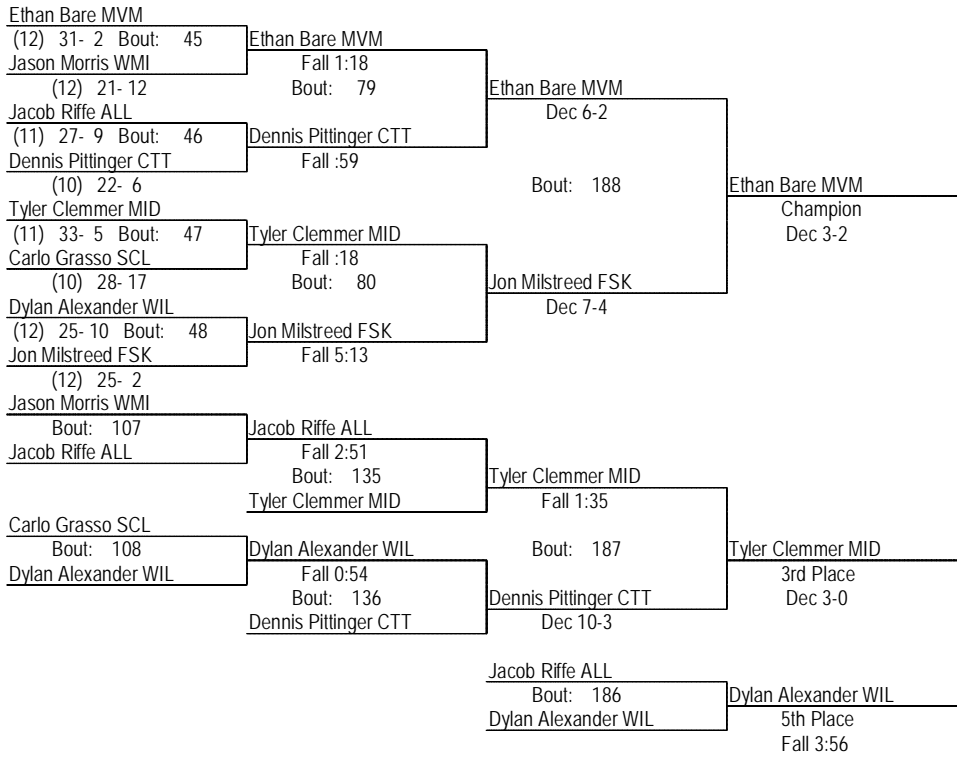

# 2016 MPSSAA 2A/1A West Region

2/27/16

170

- Place Winners -

- |                       |             |
|-----------------------|-------------|
| 1st Kyle Fisher WMI   | (12) 34- 3  |
| 2nd Cody Davis CNT    | (11) 30- 8  |
| 3rd Jeremy Boylan SMI | (12) 23- 9  |
| 4th Mert Gulen MID    | (11) 15- 11 |
| 5th Kyle Beard NOG    | (12) 23- 9  |
| 6th Patrick Kelly SCL | (12) 33- 17 |

# 2016 MPSSAA 2A/1A West Region

2/27/16

18

- Place Winners -

- 1st Kobe Baker WIL (12) 10- 0
- 2nd Talmadge Eller SCL (12) 44- 6
- 3rd Alex Bracy FSK (12) 23- 9
- 4th Sean Herrmann MID (10) 27- 13
- 5th Jordan Tuekam WMI (12) 26- 13
- 6th Carson Driver FTH (9) 21- 19

# 2016 MPSSAA 2A/1A West Region

2/27/16

19

- Place Winners -

- 1st Ethan Bare MVM (12) 34- 2
- 2nd Jon Milstreed FSK (12) 27- 3
- 3rd Tyler Clemmer MID (11) 36- 6
- 4th Dennis Pittinger CTT (10) 24- 8
- 5th Dylan Alexander WIL (12) 27- 12
- 6th Jacob Riffe ALL (11) 28- 12

# 2016 MPSSAA 2A/1A West Region

2/27/16

28

- Place Winners -

- 1st Payne Harrison CTT (12) 29- 1
- 2nd Walter Riley BOO (12) 36- 6
- 3rd Ed Guerrero MID (12) 22- 6
- 4th Nick Donoghue CNT (12) 29- 6
- 5th Joey Eichelman FSK (12) 30- 6
- 6th Ben Beeman NOG (12) 22- 11