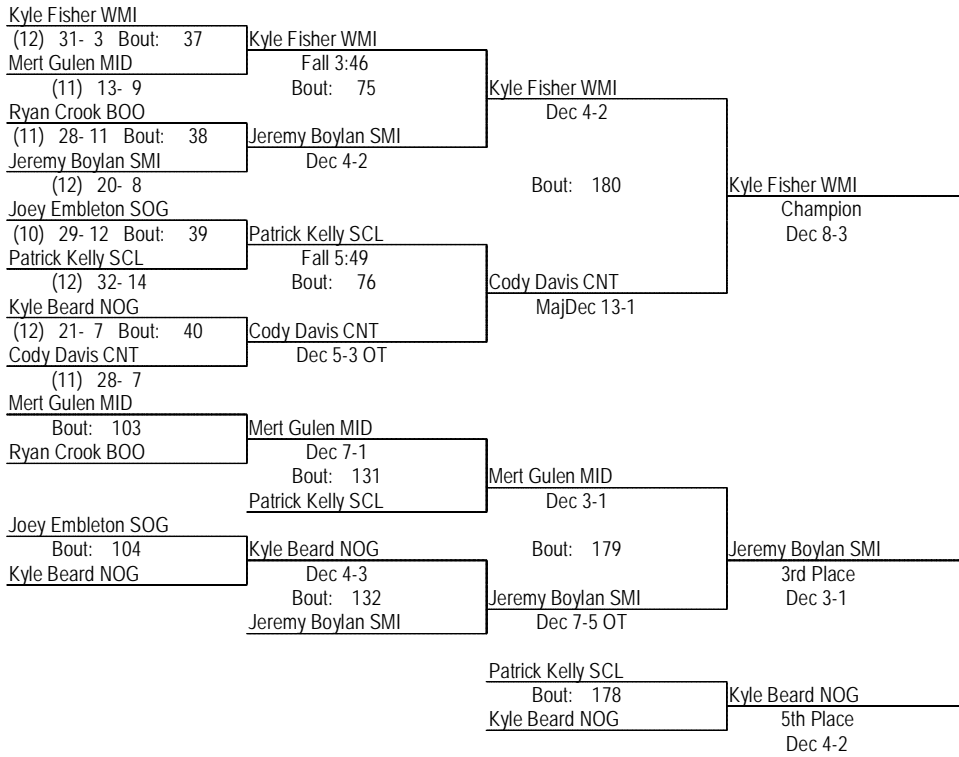

# 2016 MPSSAA 2A/1A West Region

2/27/16

160

- Place Winners -

- 1st Jamar Williams SCL (11) 49- 1
- 2nd Jerry Moschel WIL (12) 34- 5
- 3rd Brysan Day NOG (12) 25- 7
- 4th Neal Rinker WMI (12) 27- 9
- 5th Will Davis MID (12) 27- 11
- 6th RJ Monaghan CTT (10) 20- 16

# 2016 MPSSAA 2A/1A West Region

2/27/16

170

- Place Winners -

- |                       |             |
|-----------------------|-------------|
| 1st Kyle Fisher WMI   | (12) 34- 3  |
| 2nd Cody Davis CNT    | (11) 30- 8  |
| 3rd Jeremy Boylan SMI | (12) 23- 9  |
| 4th Mert Gulen MID    | (11) 15- 11 |
| 5th Kyle Beard NOG    | (12) 23- 9  |
| 6th Patrick Kelly SCL | (12) 33- 17 |