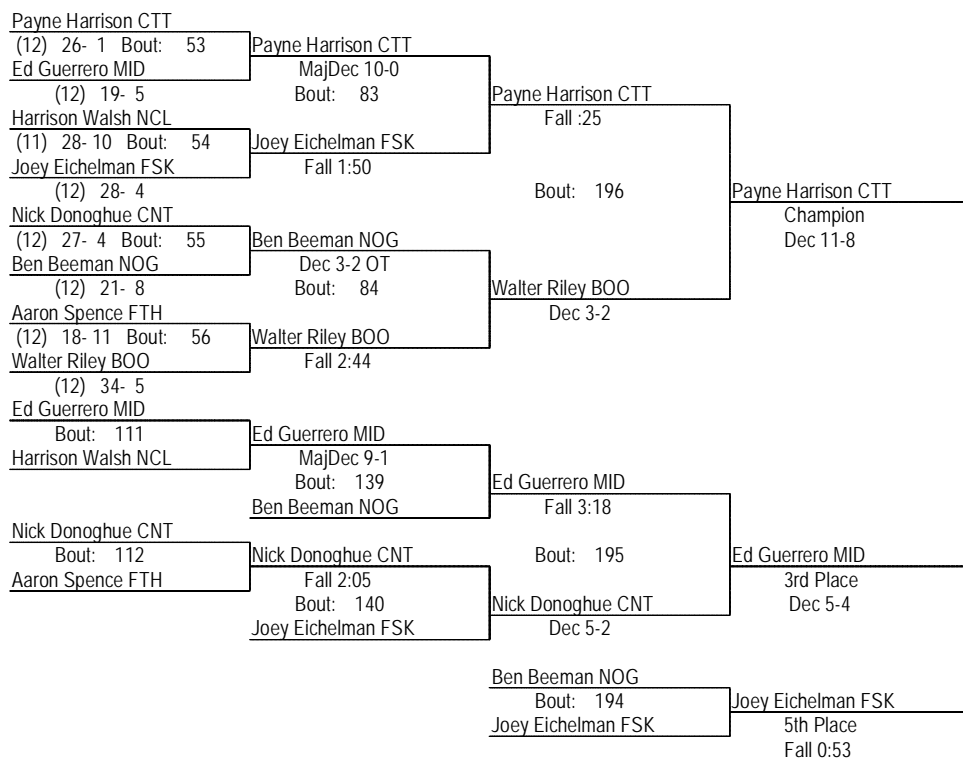

# 2016 MPSSAA 2A/1A West Region

2/27/16

19

- Place Winners -

- 1st Ethan Bare MVM (12) 34- 2
- 2nd Jon Milstreed FSK (12) 27- 3
- 3rd Tyler Clemmer MID (11) 36- 6
- 4th Dennis Pittinger CTT (10) 24- 8
- 5th Dylan Alexander WIL (12) 27- 12
- 6th Jacob Riffe ALL (11) 28- 12

# 2016 MPSSAA 2A/1A West Region

2/27/16

28

- Place Winners -

- 1st Payne Harrison CTT (12) 29- 1
- 2nd Walter Riley BOO (12) 36- 6
- 3rd Ed Guerrero MID (12) 22- 6
- 4th Nick Donoghue CNT (12) 29- 6
- 5th Joey Eichelman FSK (12) 30- 6
- 6th Ben Beeman NOG (12) 22- 11