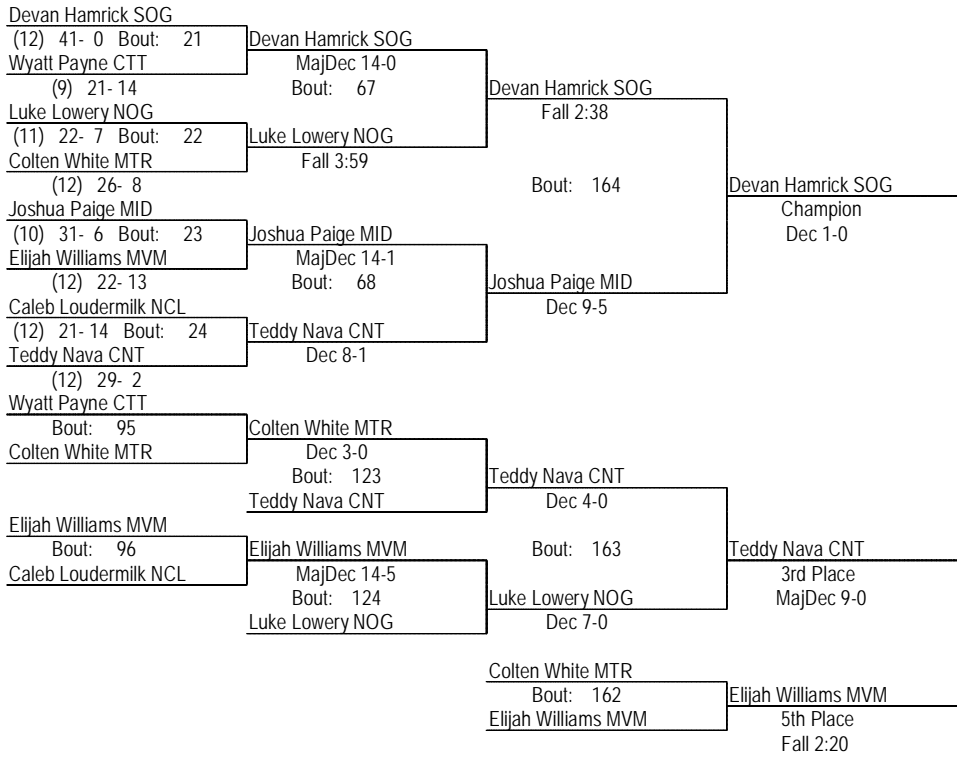

# 2016 MPSSAA 2A/1A West Region

2/27/16

13

- Place Winners -

- 1st Danny Bertoni MID (11) 42- 0
- 2nd Jake McKenzie SCL (11) 45- 5
- 3rd Cameron Ritchey MTR (10) 28- 10
- 4th Joshua Small CTT (10) 28- 11
- 5th Jace Guy SOG (9) 35- 10
- 6th Troy Blessing WMI (10) 31- 7

# 2016 MPSSAA 2A/1A West Region

2/27/16

18

- Place Winners -

- 1st Devan Hamrick SOG (12) 44- 0
- 2nd Joshua Paige MID (10) 33- 7
- 3rd Teddy Nava CNT (12) 32- 3
- 4th Luke Lowery NOG (11) 24- 9
- 5th Elijah Williams MVM (12) 24- 15
- 6th Colten White MTR (12) 27- 11

# 2016 MPSSAA 2A/1A West Region

2/27/16

13

- Place Winners -
- 1st Adam Bain MID (11) 39- 4
  - 2nd Connor Waskiewicz NCL (12) 36- 2
  - 3rd Jimmy Schwab SOG (11) 36- 7
  - 4th Logan Garland MVM (12) 13- 3
  - 5th Bryan Drager WMI (12) 25- 14
  - 6th Gage Randall CTT (10) 22- 15