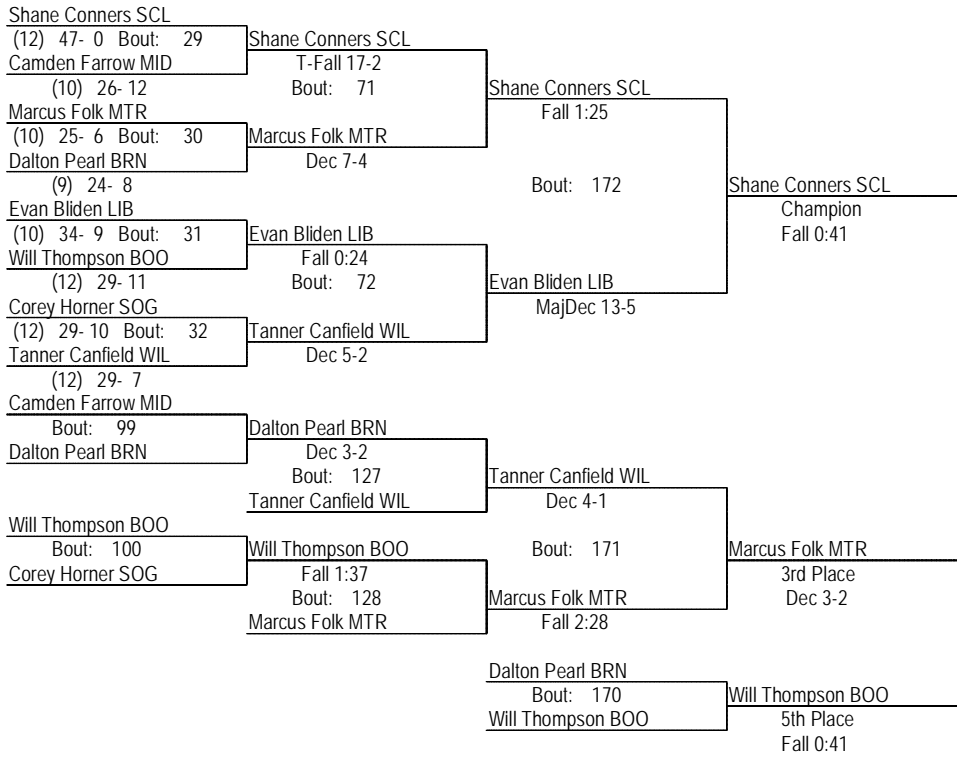

# 2016 MPSSAA 2A/1A West Region

2/27/16

18

- Place Winners -

- 1st Devan Hamrick SOG (12) 44- 0
- 2nd Joshua Paige MID (10) 33- 7
- 3rd Teddy Nava CNT (12) 32- 3
- 4th Luke Lowery NOG (11) 24- 9
- 5th Elijah Williams MVM (12) 24- 15
- 6th Colten White MTR (12) 27- 11

# 2016 MPSSAA 2A/1A West Region

2/27/16

13

- Place Winners -
- 1st Adam Bain MID (11) 39- 4
  - 2nd Connor Waskiewicz NCL (12) 36- 2
  - 3rd Jimmy Schwab SOG (11) 36- 7
  - 4th Logan Garland MVM (12) 13- 3
  - 5th Bryan Drager WMI (12) 25- 14
  - 6th Gage Randall CTT (10) 22- 15

# 2016 MPSSAA 2A/1A West Region

2/27/16

13

- Place Winners -

- |                         |             |
|-------------------------|-------------|
| 1st Shane Connors SCL   | (12) 50- 0  |
| 2nd Evan Bliden LIB     | (10) 36- 10 |
| 3rd Marcus Folk MTR     | (10) 28- 7  |
| 4th Tanner Canfield WIL | (12) 31- 9  |
| 5th Will Thompson BOO   | (12) 31- 13 |
| 6th Dalton Pearl BRN    | (9) 25- 11  |