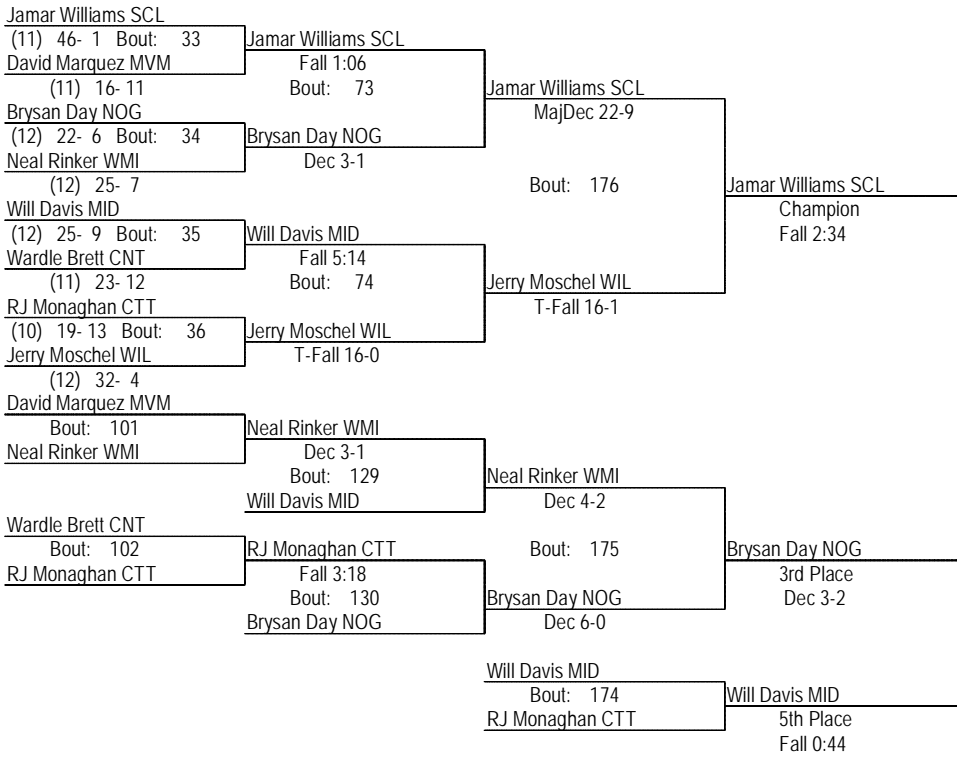

# 2016 MPSSAA 2A/1A West Region

2/27/16

13

- Place Winners -
- 1st Adam Bain MID (11) 39- 4
  - 2nd Connor Waskiewicz NCL (12) 36- 2
  - 3rd Jimmy Schwab SOG (11) 36- 7
  - 4th Logan Garland MVM (12) 13- 3
  - 5th Bryan Drager WMI (12) 25- 14
  - 6th Gage Randall CTT (10) 22- 15

# 2016 MPSSAA 2A/1A West Region

2/27/16

13

- Place Winners -

- |                         |             |
|-------------------------|-------------|
| 1st Shane Connors SCL   | (12) 50- 0  |
| 2nd Evan Bliden LIB     | (10) 36- 10 |
| 3rd Marcus Folk MTR     | (10) 28- 7  |
| 4th Tanner Canfield WIL | (12) 31- 9  |
| 5th Will Thompson BOO   | (12) 31- 13 |
| 6th Dalton Pearl BRN    | (9) 25- 11  |

# 2016 MPSSAA 2A/1A West Region

2/27/16

160

- Place Winners -

- 1st Jamar Williams SCL (11) 49- 1
- 2nd Jerry Moschel WIL (12) 34- 5
- 3rd Brysan Day NOG (12) 25- 7
- 4th Neal Rinker WMI (12) 27- 9
- 5th Will Davis MID (12) 27- 11
- 6th RJ Monaghan CTT (10) 20- 16