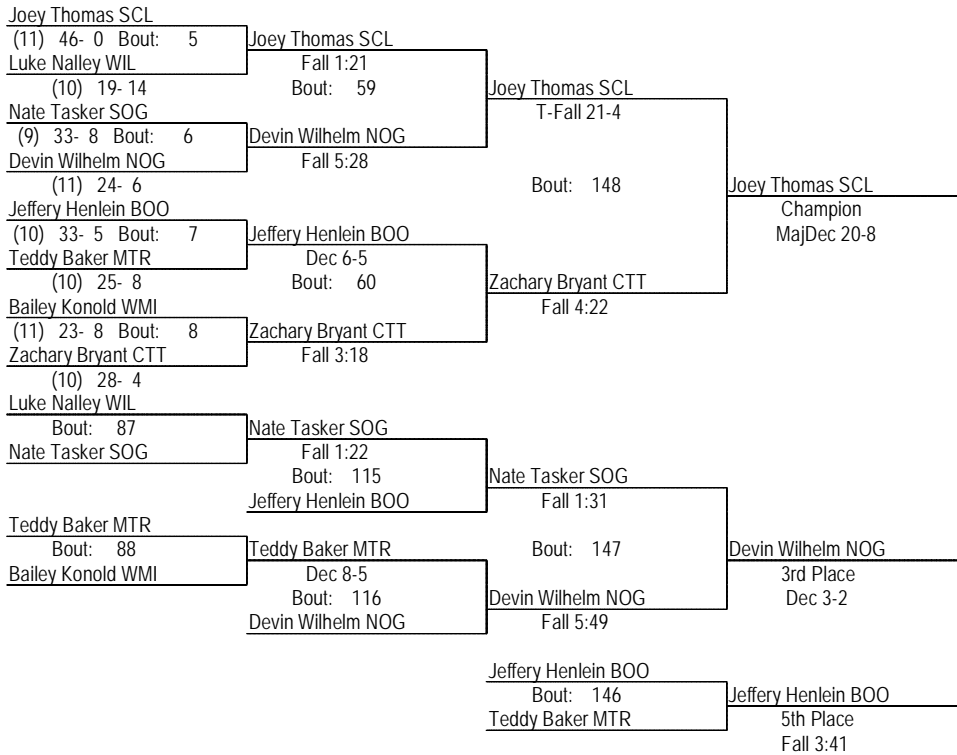

# 2016 MPSSAA 2A/1A West Region

2/27/16

106

- Place Winners -

- |                          |             |
|--------------------------|-------------|
| 1st Ethan Fuss CTT       | (10) 35- 3  |
| 2nd Shane Hovermale SMI  | (9) 34- 2   |
| 3rd Brison Dixon SOG     | (11) 40- 4  |
| 4th Haven Huntzberry BOO | (11) 37- 5  |
| 5th Liam Pence NCL       | (10) 30- 7  |
| 6th Bryce Palamar WIL    | (10) 27- 14 |

# 2016 MPSSAA 2A/1A West Region

2/27/16

113

- Place Winners -

- 1st Joey Thomas SCL (11) 49- 0
- 2nd Zachary Bryant CTT (10) 30- 5
- 3rd Devin Wilhelm NOG (11) 27- 7
- 4th Nate Tasker SOG (9) 35- 10
- 5th Jeffery Henlein BOO (10) 35- 7
- 6th Teddy Baker MTR (10) 26- 11