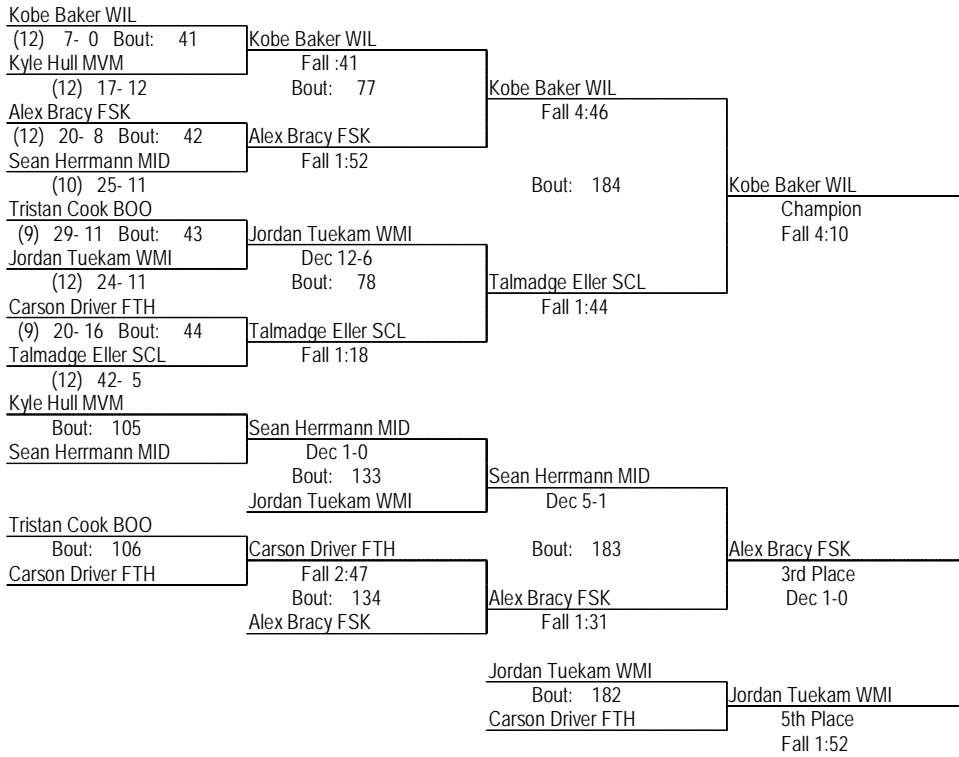

# 2016 MPSSAA 2A/1A West Region

2/27/16

170

- Place Winners -

- |                       |             |
|-----------------------|-------------|
| 1st Kyle Fisher WMI   | (12) 34- 3  |
| 2nd Cody Davis CNT    | (11) 30- 8  |
| 3rd Jeremy Boylan SMI | (12) 23- 9  |
| 4th Mert Gulen MID    | (11) 15- 11 |
| 5th Kyle Beard NOG    | (12) 23- 9  |
| 6th Patrick Kelly SCL | (12) 33- 17 |

# 2016 MPSSAA 2A/1A West Region

2/27/16

18

- Place Winners -

- 1st Kobe Baker WIL (12) 10- 0
- 2nd Talmadge Eller SCL (12) 44- 6
- 3rd Alex Bracy FSK (12) 23- 9
- 4th Sean Herrmann MID (10) 27- 13
- 5th Jordan Tuekam WMI (12) 26- 13
- 6th Carson Driver FTH (9) 21- 19

# 2016 MPSSAA 2A/1A West Region

2/27/16

19

- Place Winners -

- 1st Ethan Bare MVM (12) 34- 2
- 2nd Jon Milstreed FSK (12) 27- 3
- 3rd Tyler Clemmer MID (11) 36- 6
- 4th Dennis Pittinger CTT (10) 24- 8
- 5th Dylan Alexander WIL (12) 27- 12
- 6th Jacob Riffe ALL (11) 28- 12