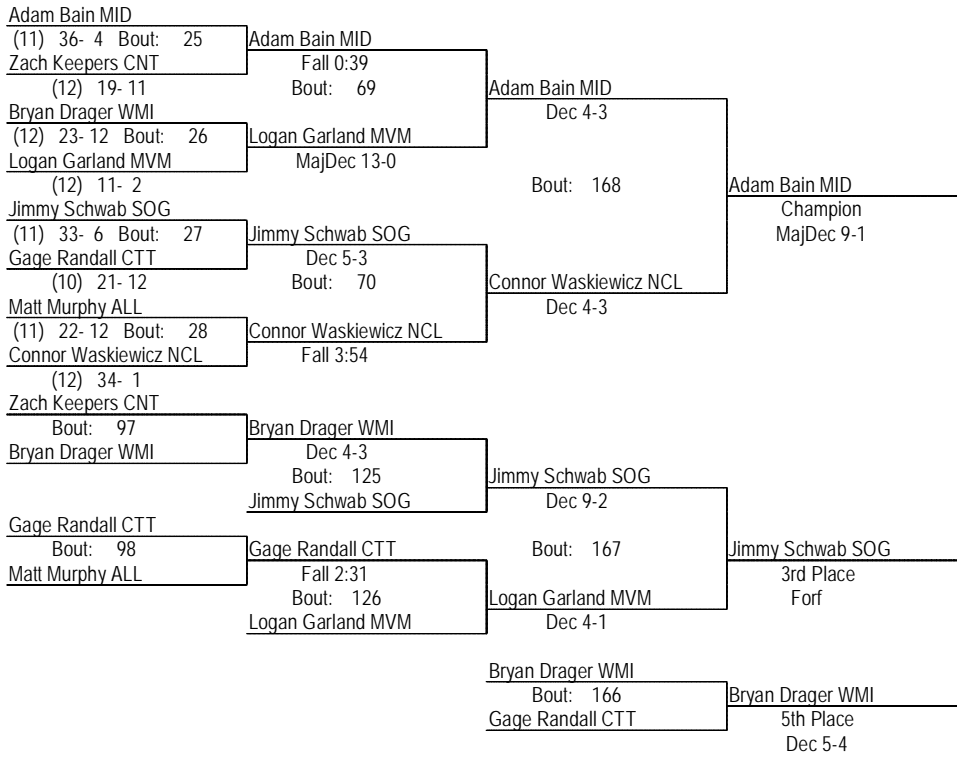

# 2016 MPSSAA 2A/1A West Region

2/27/16

18

- Place Winners -

- 1st Devan Hamrick SOG (12) 44- 0
- 2nd Joshua Paige MID (10) 33- 7
- 3rd Teddy Nava CNT (12) 32- 3
- 4th Luke Lowery NOG (11) 24- 9
- 5th Elijah Williams MVM (12) 24- 15
- 6th Colten White MTR (12) 27- 11

# 2016 MPSSAA 2A/1A West Region

2/27/16

13

- Place Winners -
- 1st Adam Bain MID (11) 39- 4
  - 2nd Connor Waskiewicz NCL (12) 36- 2
  - 3rd Jimmy Schwab SOG (11) 36- 7
  - 4th Logan Garland MVM (12) 13- 3
  - 5th Bryan Drager WMI (12) 25- 14
  - 6th Gage Randall CTT (10) 22- 15