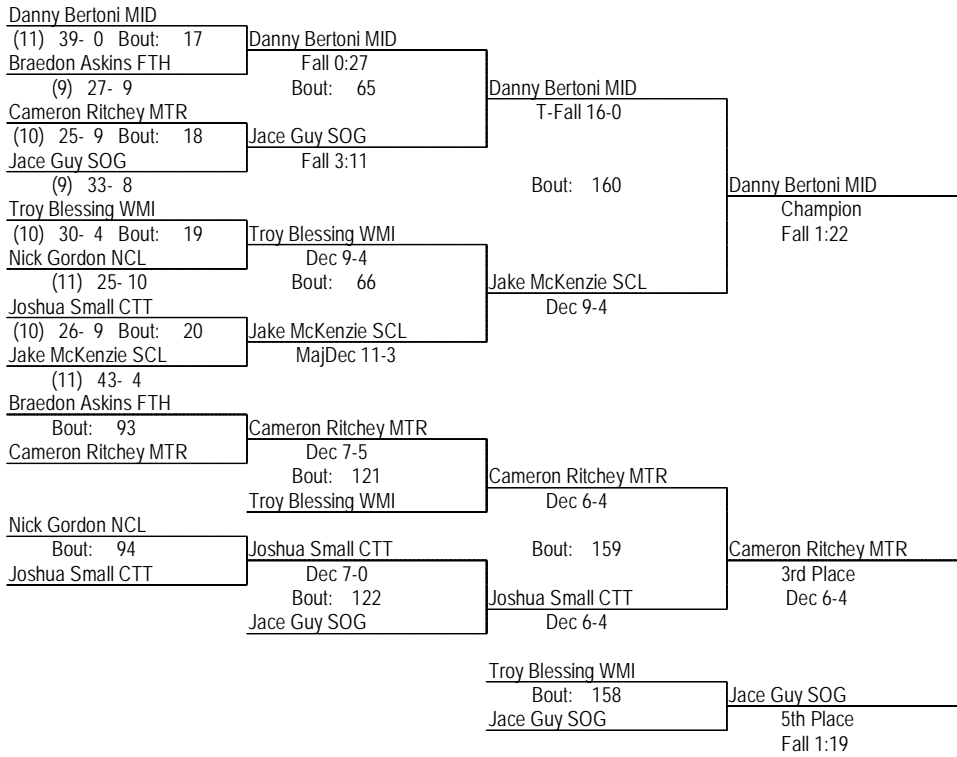

# 2016 MPSSAA 2A/1A West Region

2/27/16

113

- Place Winners -

- 1st Joey Thomas SCL (11) 49- 0
- 2nd Zachary Bryant CTT (10) 30- 5
- 3rd Devin Wilhelm NOG (11) 27- 7
- 4th Nate Tasker SOG (9) 35- 10
- 5th Jeffery Henlein BOO (10) 35- 7
- 6th Teddy Baker MTR (10) 26- 11

# 2016 MPSSAA 2A/1A West Region

2/27/16

120

- Place Winners -

- |                         |            |
|-------------------------|------------|
| 1st Cameron Werner SCL  | (9) 42- 8  |
| 2nd Cody Crawford WIL   | (10) 29-10 |
| 3rd Jake Sweitzer SOG   | (10) 33- 8 |
| 4th Dan Carr WMI        | (11) 16-12 |
| 5th Brendan Mislan SMI  | (9) 22- 16 |
| 6th Shane Cockerham BRN | (9) 20-11  |

# 2016 MPSSAA 2A/1A West Region

2/27/16

13

- Place Winners -

- 1st Danny Bertoni MID (11) 42- 0
- 2nd Jake McKenzie SCL (11) 45- 5
- 3rd Cameron Ritchey MTR (10) 28- 10
- 4th Joshua Small CTT (10) 28- 11
- 5th Jace Guy SOG (9) 35- 10
- 6th Troy Blessing WMI (10) 31- 7

# 2016 MPSSAA 2A/1A West Region

2/27/16

18

- Place Winners -

- 1st Devan Hamrick SOG (12) 44- 0
- 2nd Joshua Paige MID (10) 33- 7
- 3rd Teddy Nava CNT (12) 32- 3
- 4th Luke Lowery NOG (11) 24- 9
- 5th Elijah Williams MVM (12) 24- 15
- 6th Colten White MTR (12) 27- 11