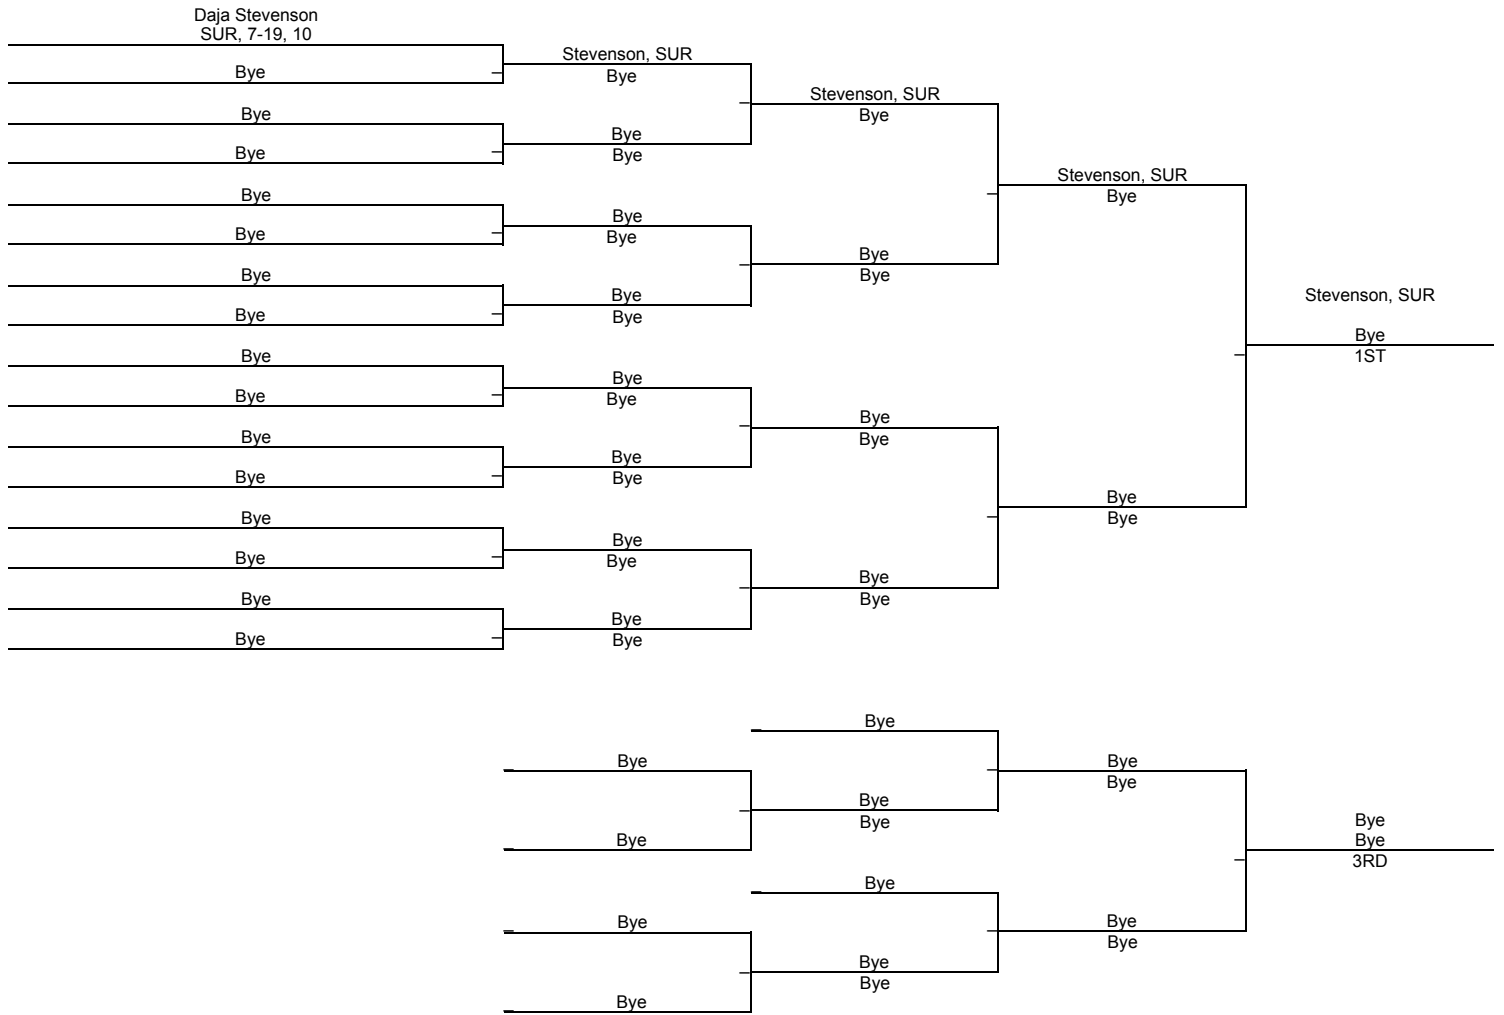

MPSSAA Girls 2A-1A South Regional

200