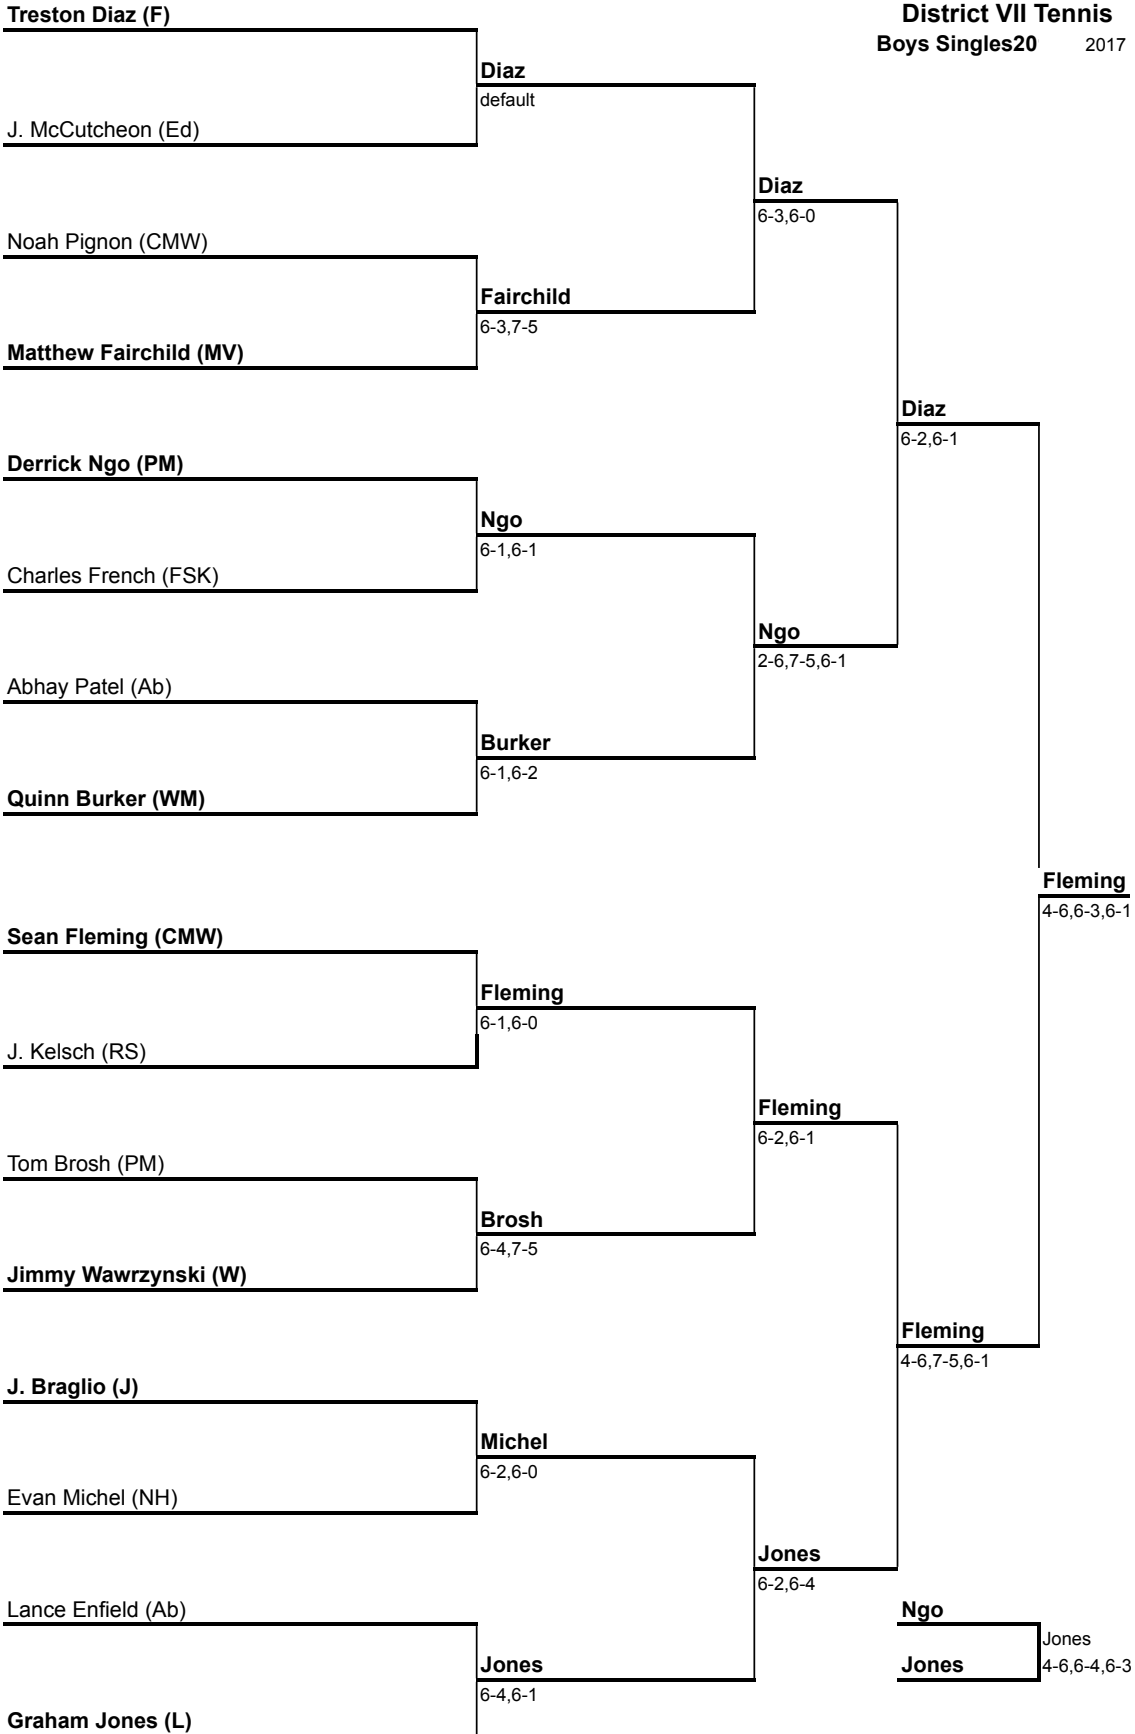

PLAYOFF BRACKETS FOR M.P.S.S.A.A. TENNIS TOURNAMENT

District VII Tennis
Boys Singles20 2017