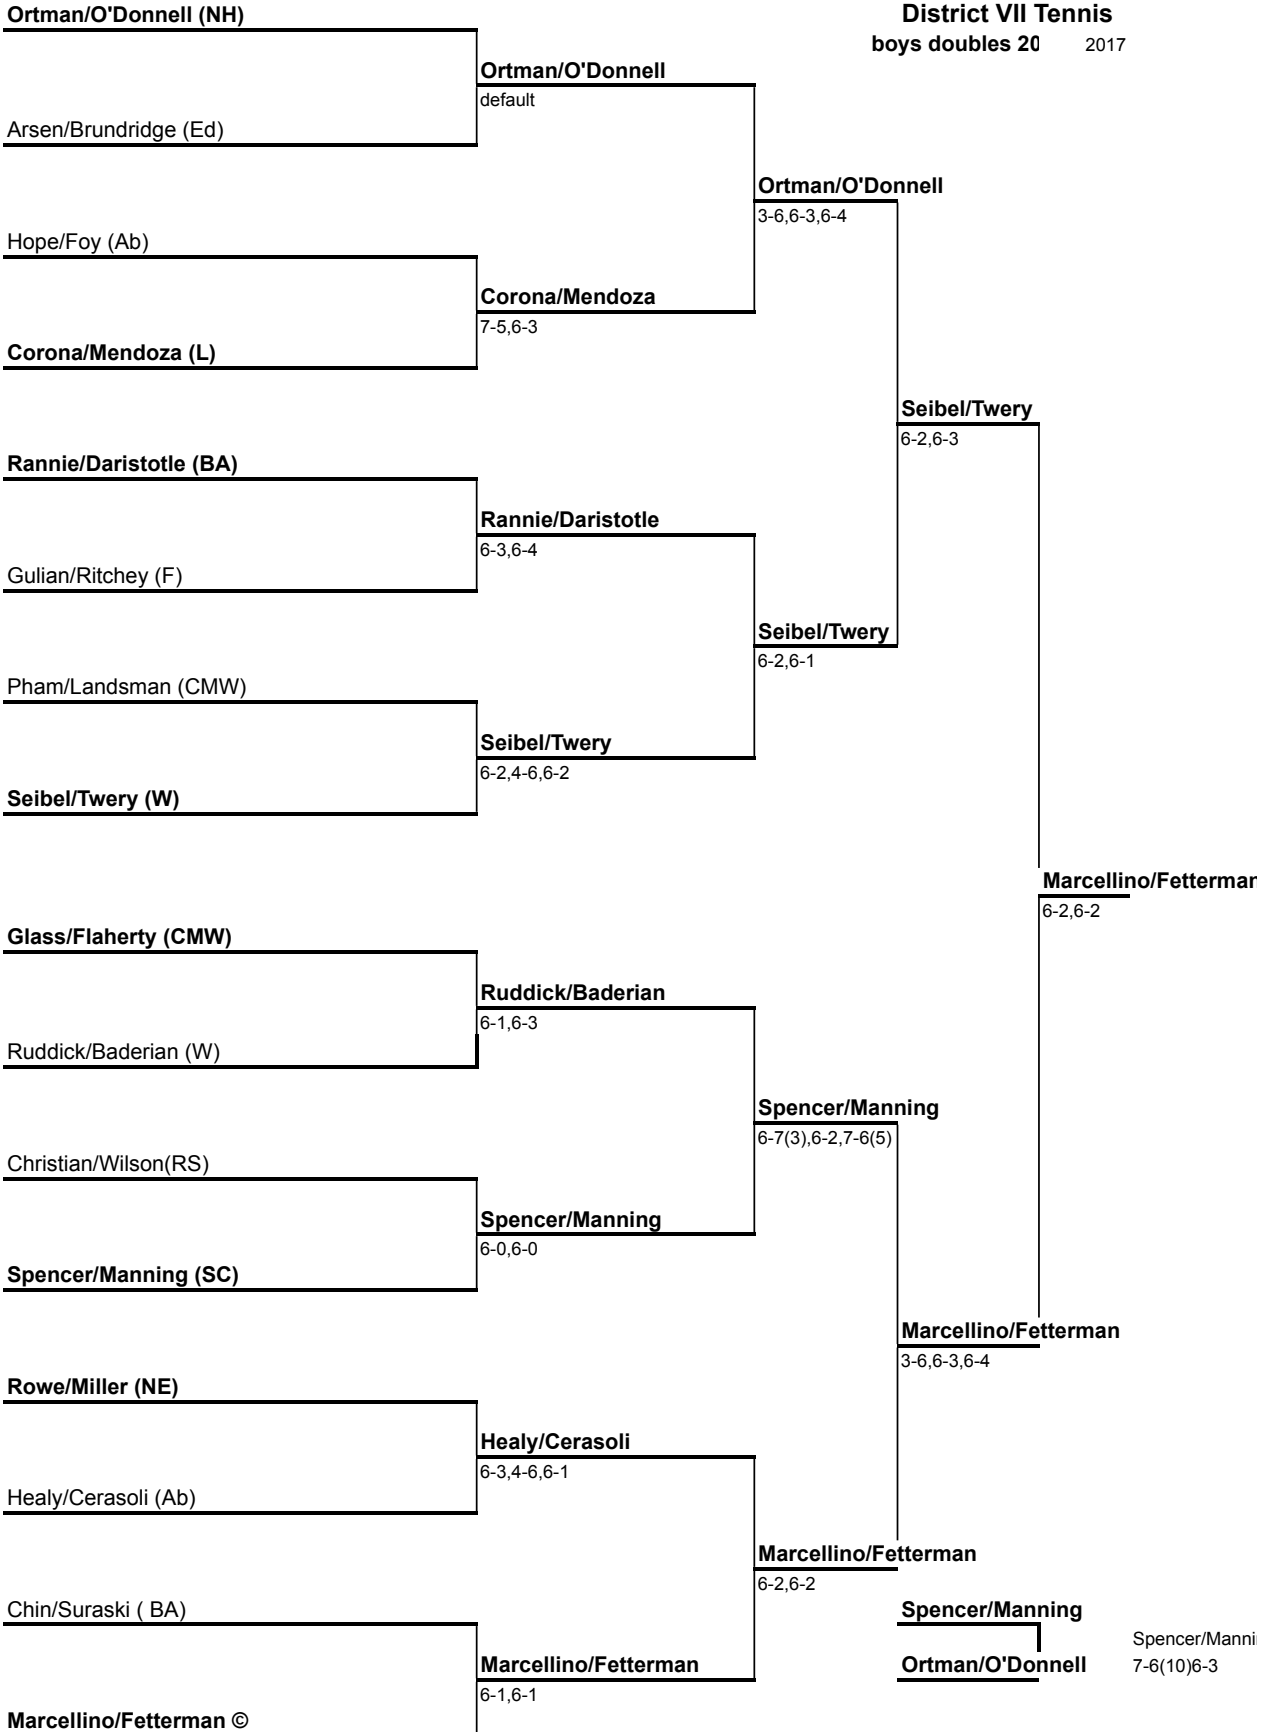

PLAYOFF BRACKETS FOR M.P.S.S.A.A. TENNIS TOURNAMENT

District VII Tennis
boys doubles 20 2017