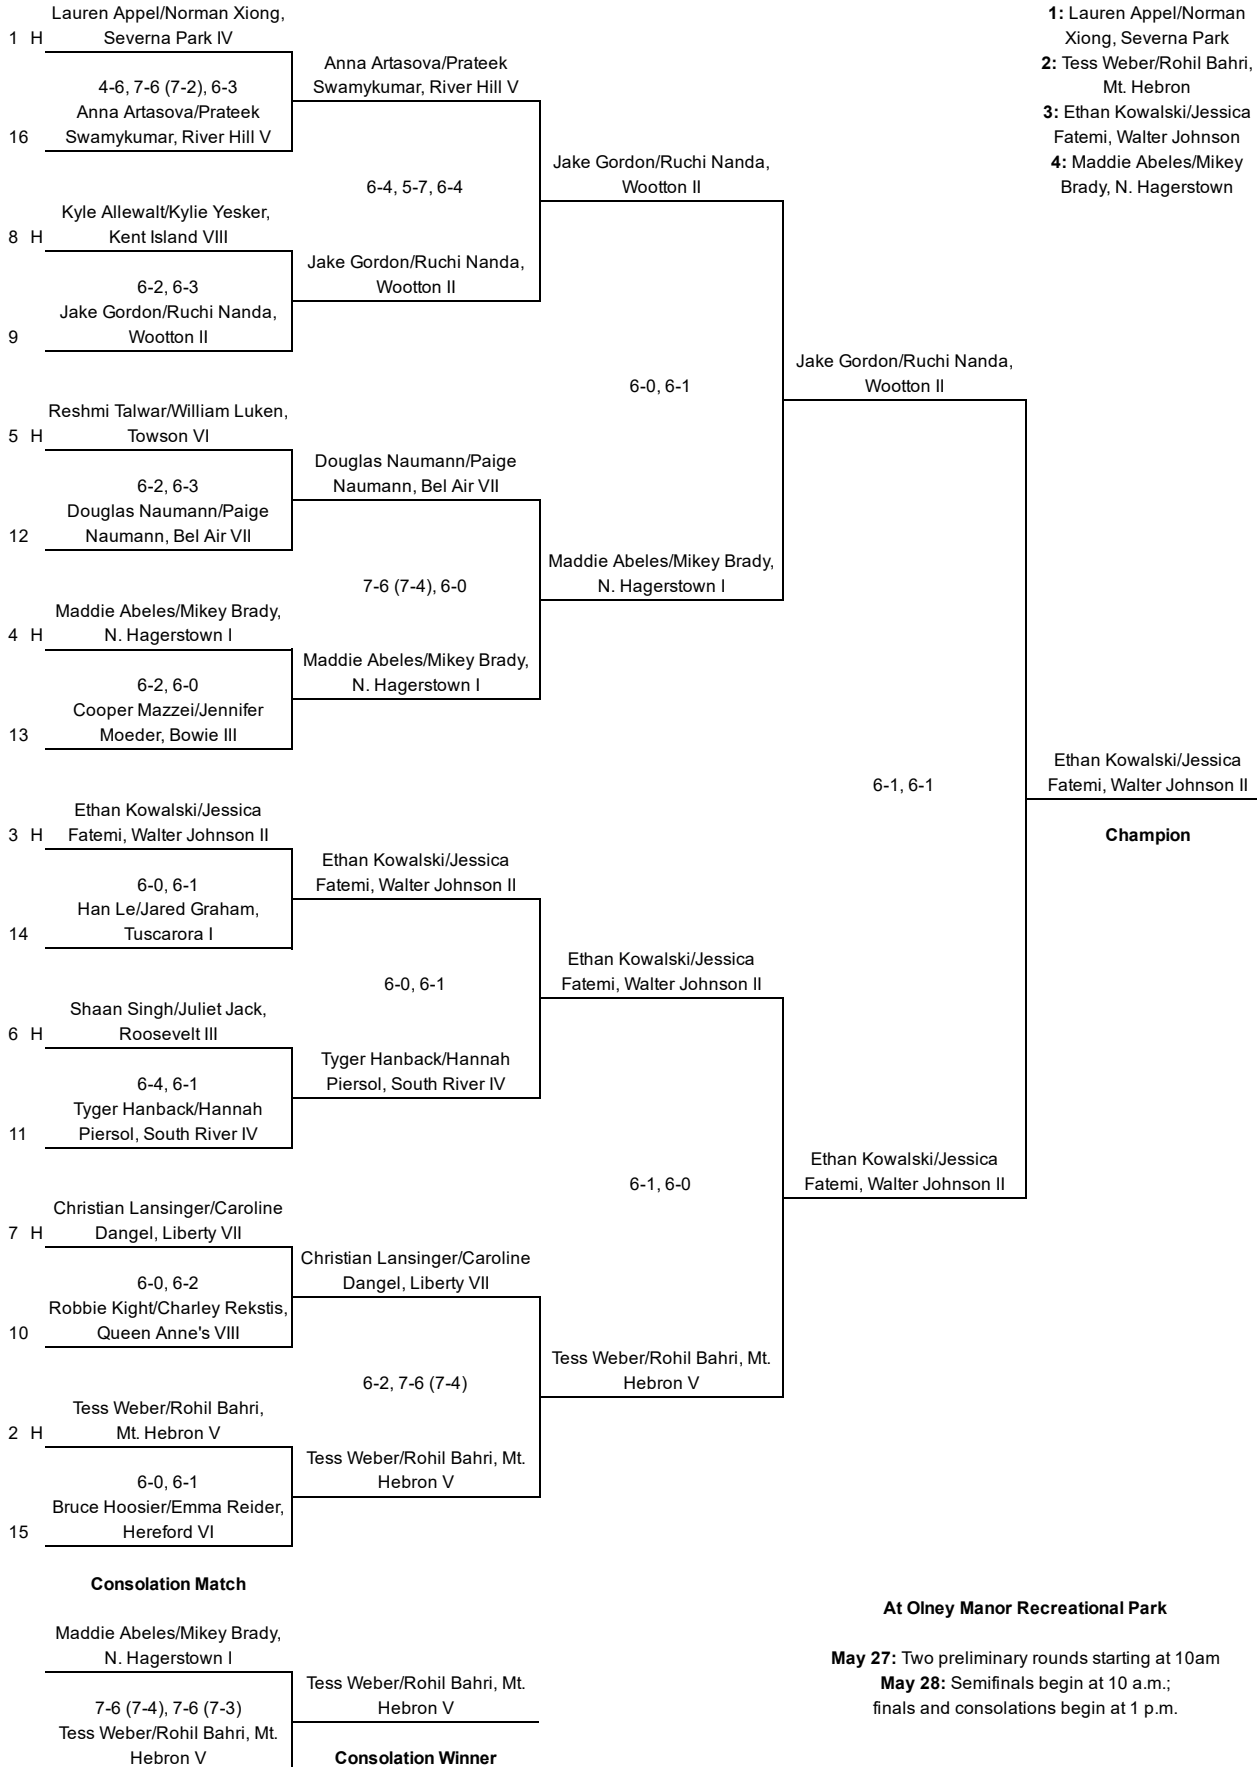

Tennis: Mixed Doubles 2016

Seeds

- 1: Lauren Appel/Norman Xiong, Severna Park
- 2: Tess Weber/Rohil Bahri, Mt. Hebron
- 3: Ethan Kowalski/Jessica Fatemi, Walter Johnson
- 4: Maddie Abeles/Mikey Brady, N. Hagerstown