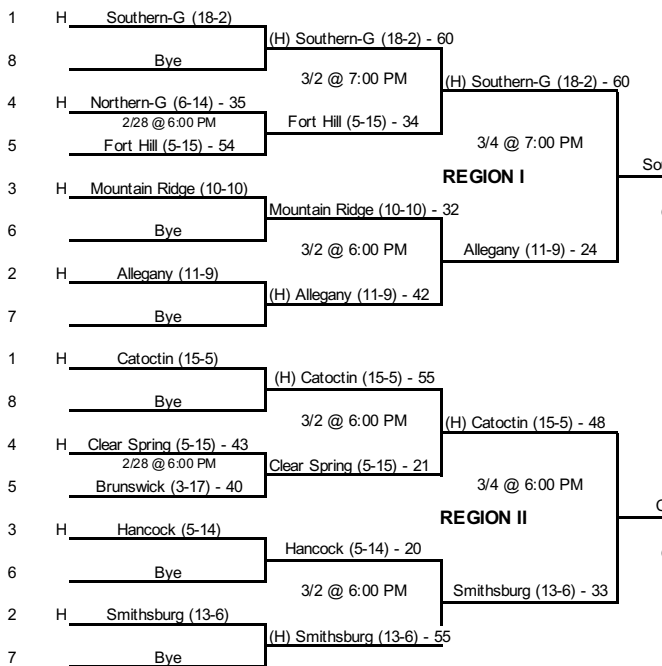

1A WEST

Southern-G (18-2)
REGIONAL
CHAMPION

Catoctin (15-5)
REGIONAL
CHAMPION

2020 STATE TOURNAMENT
1A GIRLS BASKETBALL

BUY STATE TICKETS Online @ <https://gofan.co/app/school/MPSSAA>