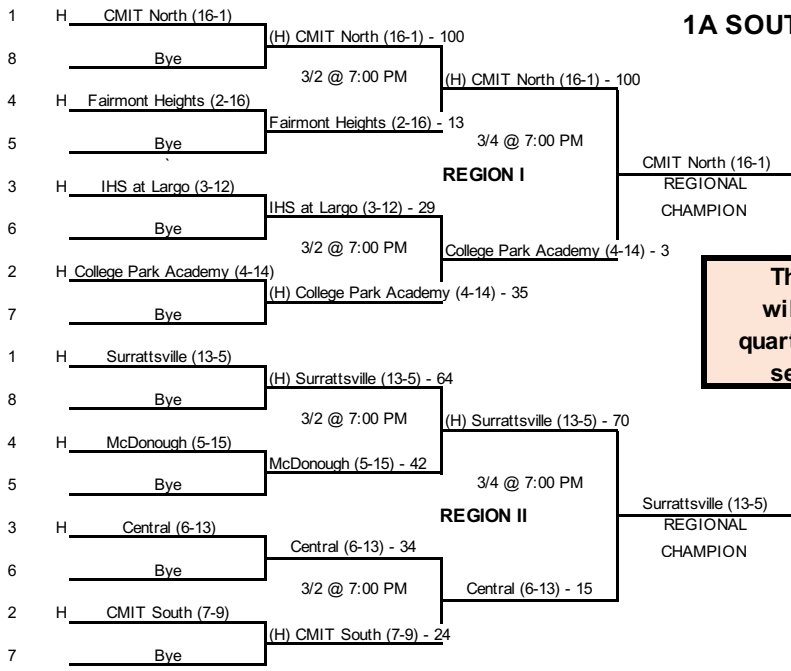

The eight region champions will be re-seeded in the state quarterfinals based off of regular season winning percentage.

Calvert (16-4)
REGIONAL
CHAMPION

2A NORTH

Pikesville (17-3)
REGIONAL
CHAMPION

2020 STATE TOURNAMENT
2A GIRLS BASKETBALL

Forest Park (15-2)
REGIONAL
CHAMPION

BUY STATE TICKETS Online @ <https://gofan.co/app/school/MPSSAA>

2A EAST

The eight region champions will be re-seeded in the state quarterfinals based off of regular season winning percentage.

2A WEST

2020 STATE TOURNAMENT
2A GIRLS BASKETBALL

BUY STATE TICKETS Online @ <https://gofan.co/app/school/MPSSAA>

1A SOUTH

The eight region champions will be re-seeded in the state quarterfinals based off of regular season winning percentage.