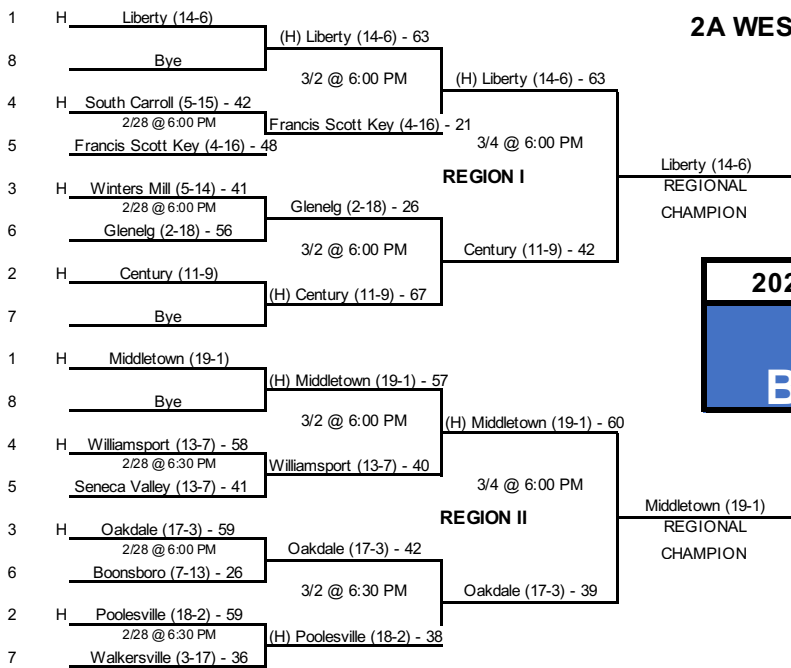

The eight region champions will be re-seeded in the state quarterfinals based off of regular season winning percentage.

Calvert (16-4)
REGIONAL
CHAMPION

2A NORTH

Pikesville (17-3)
REGIONAL
CHAMPION

2020 STATE TOURNAMENT
2A GIRLS BASKETBALL

Forest Park (15-2)
REGIONAL
CHAMPION

BUY STATE TICKETS Online @ <https://gofan.co/app/school/MPSSAA>

2A EAST

The eight region champions will be re-seeded in the state quarterfinals based off of regular season winning percentage.

2A WEST

2020 STATE TOURNAMENT
2A GIRLS BASKETBALL

BUY STATE TICKETS Online @ <https://gofan.co/app/school/MPSSAA>

1A SOUTH

The eight region champions will be re-seeded in the state quarterfinals based off of regular season winning percentage.