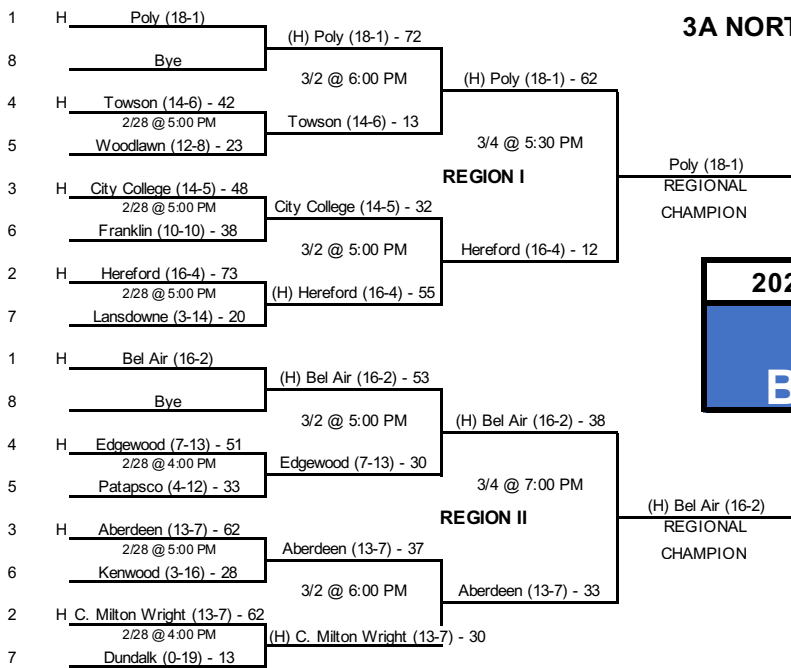

Western (15-3)
REGIONAL
CHAMPION

2020 STATE TOURNAMENT
4A GIRLS BASKETBALL

Paint Branch (16-4)
REGIONAL
CHAMPION

BUY STATE TICKETS Online @ <https://gofan.co/app/school/MPSSAA>

4A EAST

The eight region champions will be re-seeded in the state quarterfinals based off of regular season winning percentage.

4A WEST

2020 STATE TOURNAMENT
4A GIRLS BASKETBALL

BUY STATE TICKETS Online @ <https://gofan.co/app/school/MPSSAA>

3A SOUTH

The eight region champions will be re-seeded in the state quarterfinals based off of regular season winning percentage.

3A NORTH

2020 STATE TOURNAMENT
3A GIRLS BASKETBALL

BUY STATE TICKETS Online @ <https://gofan.co/app/school/MPSSAA>

3A EAST

Marriotts Ridge (13-7)
REGIONAL
CHAMPION

River Hill (17-3)
REGIONAL
CHAMPION

The eight region champions will be re-seeded in the state quarterfinals based off of regular season winning percentage.

The eight region champions will be re-seeded in the state quarterfinals based off of regular season winning percentage.

Calvert (16-4)
REGIONAL
CHAMPION

2A NORTH

Pikesville (17-3)
REGIONAL
CHAMPION

2020 STATE TOURNAMENT
2A GIRLS BASKETBALL