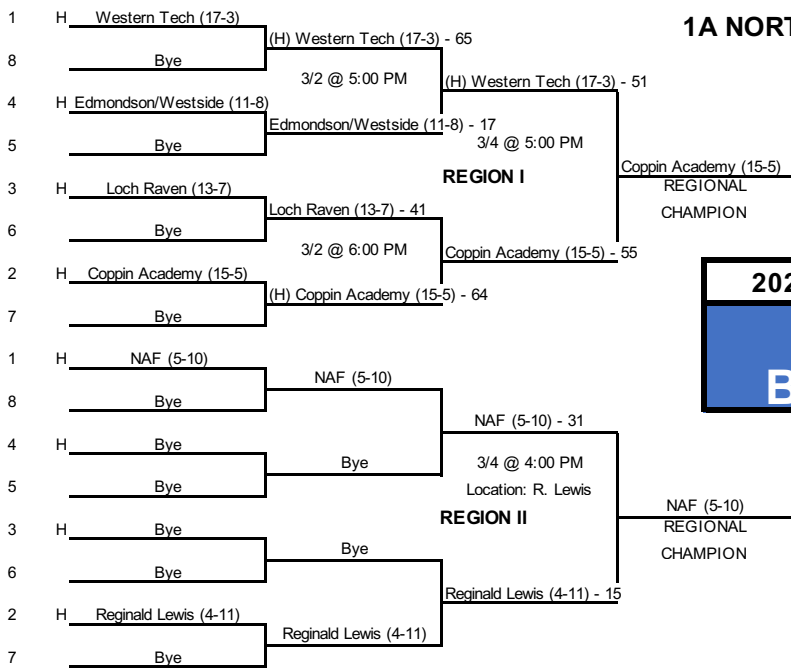

2A WEST

2020 STATE TOURNAMENT
2A GIRLS BASKETBALL

BUY STATE TICKETS Online @ <https://gofan.co/app/school/MPSSAA>

1A SOUTH

The eight region champions will be re-seeded in the state quarterfinals based off of regular season winning percentage.

1A NORTH

2020 STATE TOURNAMENT
1A GIRLS BASKETBALL

BUY STATE TICKETS Online @ <https://gofan.co/app/school/MPSSAA>

1A EAST

Bohemia Manor (15-5)
 REGIONAL
 CHAMPION

Snow Hill (5-14)
 REGIONAL
 CHAMPION

The eight region champions will be re-seeded in the state quarterfinals based off of regular season winning percentage.