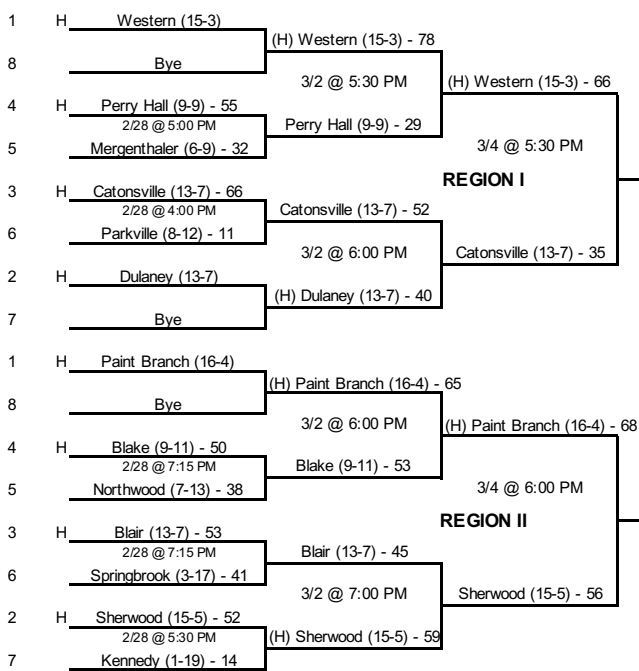

4A SOUTH

Parkdale (5-11)
REGIONAL
CHAMPION

The eight region champions will be re-seeded in the state quarterfinals based off of regular season winning percentage.

CH Flowers (18-0)
REGIONAL
CHAMPION

4A NORTH

Western (15-3)
REGIONAL
CHAMPION

2020 STATE TOURNAMENT
4A GIRLS BASKETBALL

Paint Branch (16-4)
REGIONAL
CHAMPION

BUY STATE TICKETS Online @ <https://gofan.co/app/school/MPSSAA>

4A EAST

The eight region champions will be re-seeded in the state quarterfinals based off of regular season winning percentage.

4A WEST

2020 STATE TOURNAMENT
4A GIRLS BASKETBALL

BUY STATE TICKETS Online @ <https://gofan.co/app/school/MPSSAA>

3A SOUTH

The eight region champions will be re-seeded in the state quarterfinals based off of regular season winning percentage.

3A NORTH

2020 STATE TOURNAMENT
3A GIRLS BASKETBALL

BUY STATE TICKETS Online @ <https://gofan.co/app/school/MPSSAA>

3A EAST

Marriotts Ridge (13-7)
REGIONAL
CHAMPION

River Hill (17-3)
REGIONAL
CHAMPION

The eight region champions will be re-seeded in the state quarterfinals based off of regular season winning percentage.