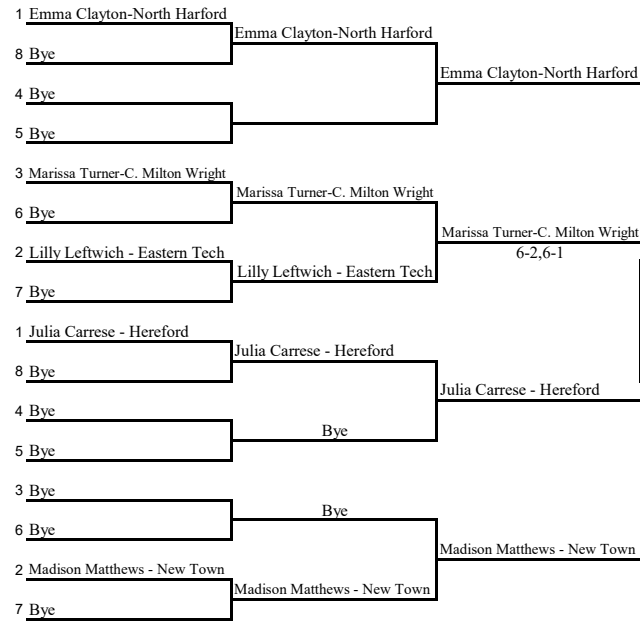

2A West

6-4, 6-1
REGION CHAMPION

2A South

4-6, 7-6(4), 1-0(5)
REGION CHAMPION

2A North

6-1, 6-0
REGION CHAMPION

2A East

6-4, 6-2
REGION CHAMPION

**2024 State Tournament
 2A Tennis Championships
 Boys Singles**

**2024 State Tournament
2A Tennis Championships
Girls Singles**

2A West
 6-4, 6-4
REGION CHAMPION

2A South
 6-3, 6-2
REGION CHAMPION

6-1, 6-2
REGION CHAMPION