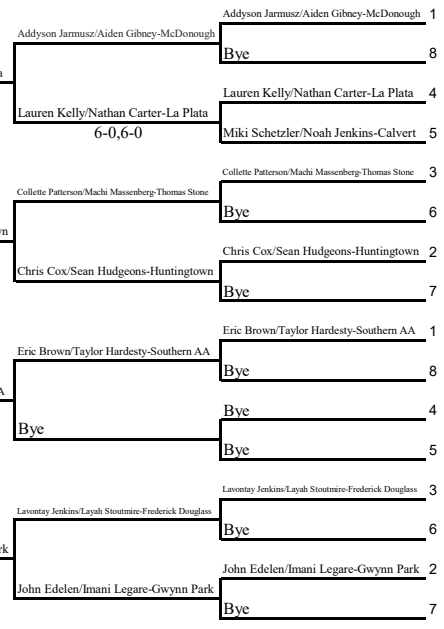

2A West

2A South

2A North

2A East

2024 State Tournament
2A Tennis Championships
Girls Doubles

2A West

2A South

2A North

2A East

2024 State Tournament
2A Tennis Championships
Mixed Doubles

Abigail Lieu/Sidharth Parandapalli - Walkersville
6-2,5-7,1-0(4)
REGION CHAMPION

Vijay Jagarapu/Ariela Dumesh-Centennial
6-0,6-0
REGION CHAMPION

Lauren Kelly/Nathan Carter-La Plata
6-0,6-0
REGION CHAMPION

Vijay Jagarapu/Ariela Dumesh-Centennial
6-0,6-0
REGION CHAMPION

Caroline Galant/Brandon Flynn-C. Milton Wright
6-1,6-0
REGION CHAMPION

Athena Zhou/Matt Nawrocki - Hereford
7-5,6-2
REGION CHAMPION