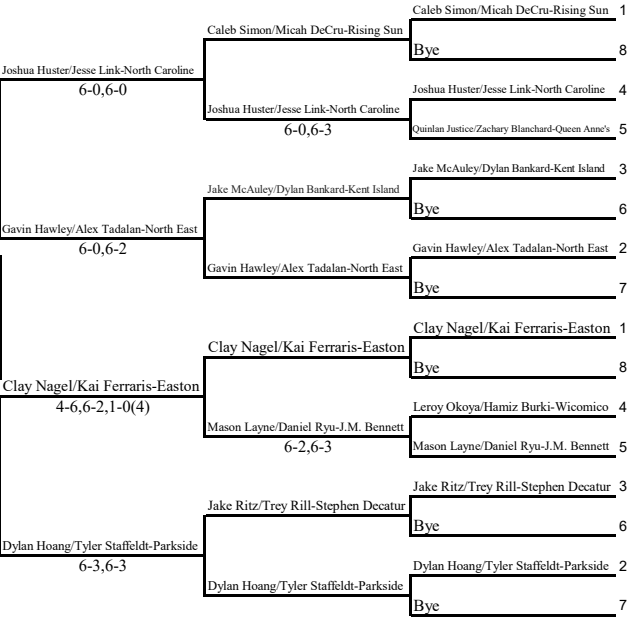

**2024 State Tournament
 2A Tennis Championships
 Boys Singles**

**2024 State Tournament
2A Tennis Championships
Girls Singles**

2A West
 6-4, 6-4
REGION CHAMPION

2A South
 6-3, 6-2
REGION CHAMPION

6-1, 6-2
REGION CHAMPION

6-0, 6-1
REGION CHAMPION

2A North
 6-1, 5-7, 1-0(6)
REGION CHAMPION

2A East
 6-1, 6-4
REGION CHAMPION

**2024 State Tournament
 2A Tennis Championships
 Boys Doubles**

6-0, 6-1
REGION CHAMPION

2-6, 7-6(2), 1-0(6)
REGION CHAMPION

2A West

2A South

2A North

2A East

2024 State Tournament
2A Tennis Championships
Girls Doubles

2A West

2A South

2A North

2A East

2024 State Tournament
2A Tennis Championships
Mixed Doubles

Abigail Lieu/Sidharth Parandapalli - Walkersville
6-2,5-7,1-0(4)
REGION CHAMPION

Vijay Jagarapu/Ariela Dumesh-Centennial
6-0,6-0
REGION CHAMPION