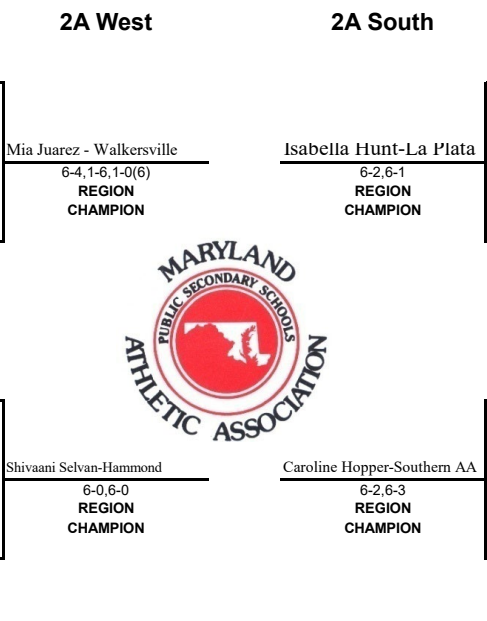

2A West

6-4, 6-1
REGION CHAMPION

2A South

4-6, 7-6(4), 1-0(5)
REGION CHAMPION

2A North

6-1, 6-0
REGION CHAMPION

2A East

6-4, 6-2
REGION CHAMPION

**2024 State Tournament
 2A Tennis Championships
 Boys Singles**

**2024 State Tournament
2A Tennis Championships
Girls Singles**

2A West
 6-4, 6-4
REGION CHAMPION

2A South
 6-3, 6-2
REGION CHAMPION

6-1, 6-2
REGION CHAMPION

6-0, 6-1
REGION CHAMPION

2A North
 6-1, 5-7, 1-0(6)
REGION CHAMPION

2A East
 6-1, 6-4
REGION CHAMPION

**2024 State Tournament
 2A Tennis Championships
 Boys Doubles**

6-0, 6-1
REGION CHAMPION

2-6, 7-6(2), 1-0(6)
REGION CHAMPION

Kate Hammer/Greg Kosinski-North East
6-3,7-5
REGION CHAMPION

Emily Ferguson/Matthew Beck-Stephen Decatur
6-3,6-2

Charley Webb/Sean Wazniak-Easton
6-1,6-1