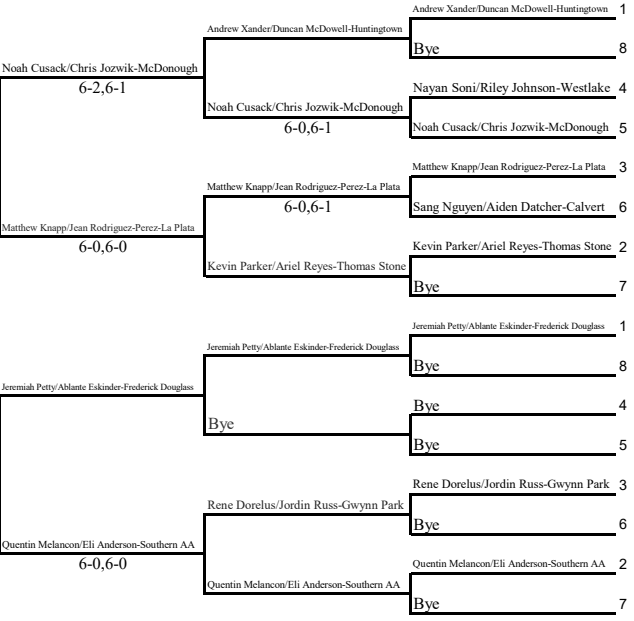

**2024 State Tournament
 2A Tennis Championships
 Boys Singles**

**2024 State Tournament
2A Tennis Championships
Girls Singles**

2A West
 6-4, 6-4
REGION CHAMPION

2A South
 6-3, 6-2
REGION CHAMPION

6-1, 6-2
REGION CHAMPION

6-0, 6-1
REGION CHAMPION

2A North
 6-1, 5-7, 1-0(6)
REGION CHAMPION

2A East
 6-1, 6-4
REGION CHAMPION

**2024 State Tournament
 2A Tennis Championships
 Boys Doubles**

6-0, 6-1
REGION CHAMPION

2-6, 7-6(2), 1-0(6)
REGION CHAMPION

2A West

2A South

2A North

2A East

2024 State Tournament
2A Tennis Championships
Girls Doubles

2A West

2A South

2A North