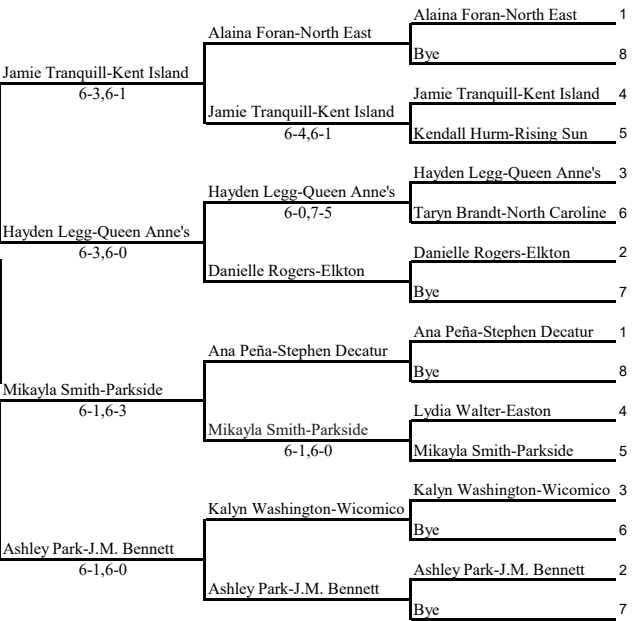

2A West

6-4, 6-1
REGION CHAMPION

2A South

4-6, 7-6(4), 1-0(5)
REGION CHAMPION

2A North

6-1, 6-0
REGION CHAMPION

2A East

6-4, 6-2
REGION CHAMPION

**2024 State Tournament
 2A Tennis Championships
 Boys Singles**

**2024 State Tournament
2A Tennis Championships
Girls Singles**

2A West
 6-4, 6-4
REGION CHAMPION

2A South
 6-3, 6-2
REGION CHAMPION

6-1, 6-2
REGION CHAMPION

2A West

2A South

2A North

2A East

2024 State Tournament
2A Tennis Championships
Girls Doubles

2A West

2A South

2A North

Kate Hammer/Greg Kosinski-North East
6-3,7-5
REGION CHAMPION

Emily Ferguson/Matthew Beck-Stephen Decatur
6-3,6-2

Charley Webb/Sean Wazniak-Easton
6-1,6-1