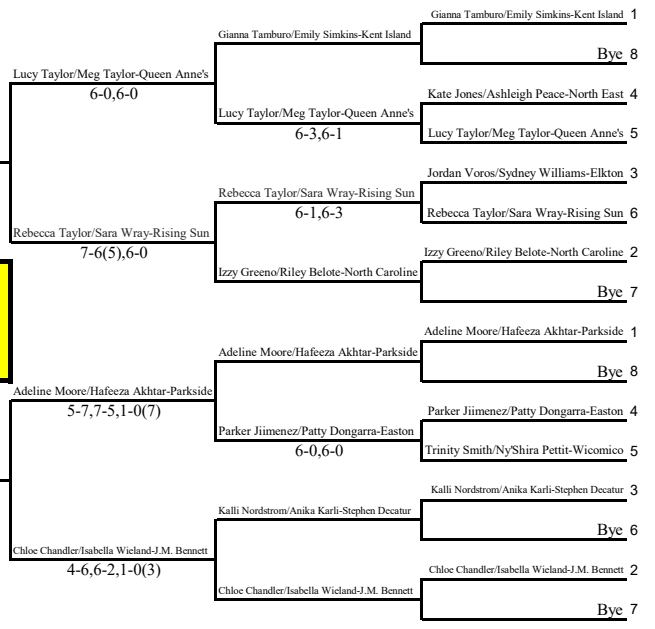

**2024 State Tournament
 2A Tennis Championships
 Boys Singles**

**2024 State Tournament
2A Tennis Championships
Girls Singles**

2A West
 6-4, 6-4
REGION CHAMPION

2A South
 6-3, 6-2
REGION CHAMPION

6-1, 6-2
REGION CHAMPION

6-0, 6-1
REGION CHAMPION

2A North
 6-1, 5-7, 1-0(6)
REGION CHAMPION

2A East
 6-1, 6-4
REGION CHAMPION

**2024 State Tournament
 2A Tennis Championships
 Boys Doubles**

6-0, 6-1
REGION CHAMPION

2-6, 7-6(2), 1-0(6)
REGION CHAMPION

2A West

2A South

2A North

2A East

2024 State Tournament
2A Tennis Championships
Girls Doubles

2A West

2A South

2A North