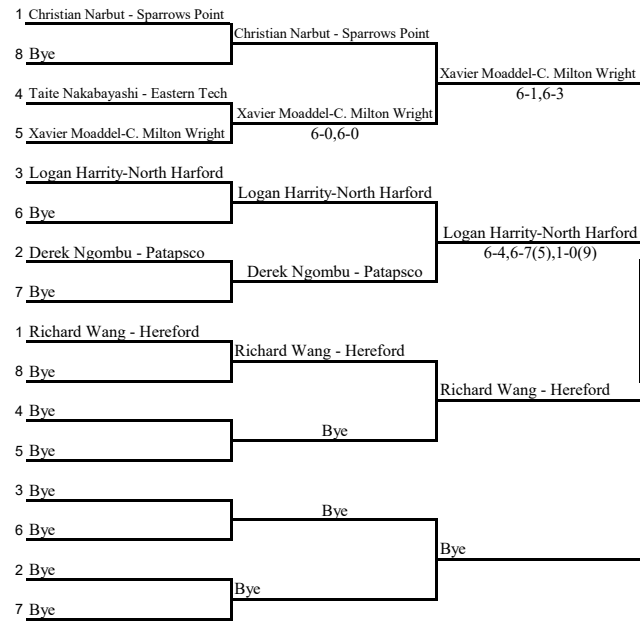

2A West

6-4, 6-1
REGION CHAMPION

2A South

4-6, 7-6(4), 1-0(5)
REGION CHAMPION

2A North

6-1, 6-0
REGION CHAMPION

2A East

6-4, 6-2
REGION CHAMPION

**2024 State Tournament
 2A Tennis Championships
 Boys Singles**

**2024 State Tournament
2A Tennis Championships
Girls Singles**

2A West
 6-4, 6-4
REGION CHAMPION

2A South
 6-3, 6-2
REGION CHAMPION

6-1, 6-2
REGION CHAMPION