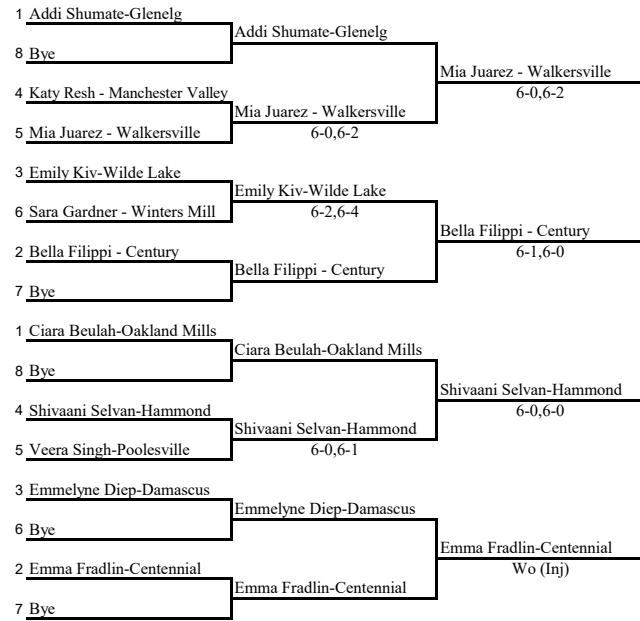

2A West

6-4, 6-1
REGION CHAMPION

2A South

4-6, 7-6(4), 1-0(5)
REGION CHAMPION

2A North

6-1, 6-0
REGION CHAMPION

2A East

6-4, 6-2
REGION CHAMPION

**2024 State Tournament
 2A Tennis Championships
 Boys Singles**

**2024 State Tournament
2A Tennis Championships
Girls Singles**

2A West
 6-4, 6-4
REGION CHAMPION

2A South
 6-3, 6-2
REGION CHAMPION

6-1, 6-2
REGION CHAMPION

2A West

2A South

2A North

2A East

2024 State Tournament
2A Tennis Championships
Girls Doubles

2A West

2A South

2A North