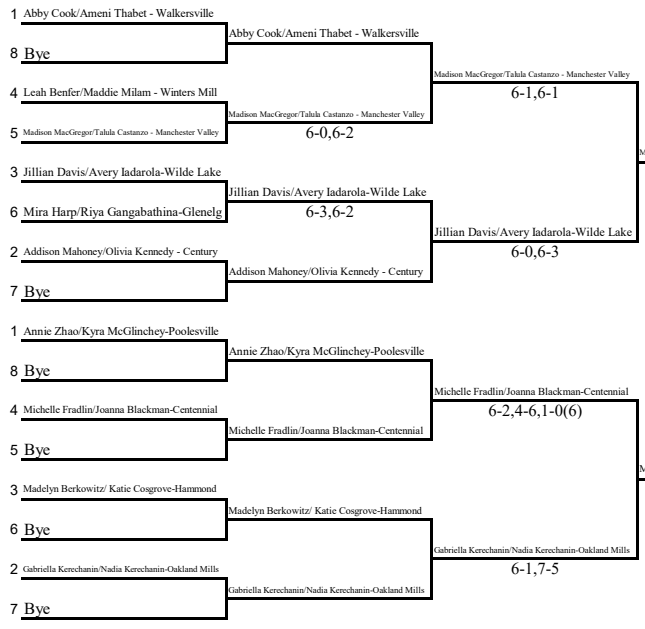

**2024 State Tournament
 2A Tennis Championships
 Boys Singles**

**2024 State Tournament
2A Tennis Championships
Girls Singles**

2A West
 6-4, 6-4
REGION CHAMPION

2A South
 6-3, 6-2
REGION CHAMPION

6-1, 6-2
REGION CHAMPION

6-0, 6-1
REGION CHAMPION

2A North
 6-1, 5-7, 1-0(6)
REGION CHAMPION

2A East
 6-1, 6-4
REGION CHAMPION

**2024 State Tournament
 2A Tennis Championships
 Boys Doubles**

6-0, 6-1
REGION CHAMPION

2-6, 7-6(2), 1-0(6)
REGION CHAMPION

2A West

2A South

2A North

2A East

2024 State Tournament
2A Tennis Championships
Girls Doubles

2A West

2A South

2A North