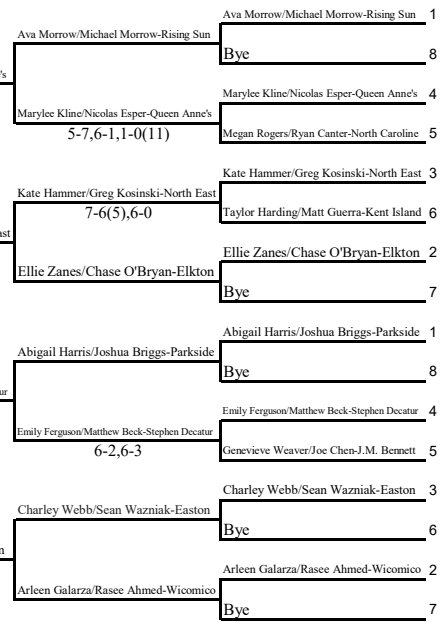

Lauren Kelly/Nathan Carter-La Plata
6-0,6-0
REGION CHAMPION

Vijay Jagarapu/Ariela Dumesh-Centennial
6-0,6-0
REGION CHAMPION

Caroline Galant/Brandon Flynn-C. Milton Wright
6-1,6-0
REGION CHAMPION

Athena Zhou/Matt Nawrocki - Hereford
7-5,6-2
REGION CHAMPION

Emily Ferguson/Matthew Beck-Stephen Decatur
6-3,6-2

Charley Webb/Sean Wazniak-Easton
6-1,6-1

Eric Brown/Taylor Hardesty-Southern AA
6-2,6-2
REGION CHAMPION

John Edelen/Imani Legare-Gwynn Park
6-3,6-2

Marylee Kline/Nicolas Esper-Queen Anne's
6-2,6-0

Kate Hammer/Greg Kosinski-North East
6-3,7-5
REGION CHAMPION

Emily Ferguson/Matthew Beck-Stephen Decatur
6-2,6-3

Charley Webb/Sean Wazniak-Easton
6-1,6-1

Caroline Galant/Brandon Flynn-C. Milton Wright
6-1,6-0
REGION CHAMPION

Athena Zhou/Matt Nawrocki - Hereford
7-5,6-2
REGION CHAMPION

Kate Hammer/Greg Kosinski-North East
6-3,7-5
REGION CHAMPION

Emily Ferguson/Matthew Beck-Stephen Decatur
7-5,6-2
REGION CHAMPION

Marylee Kline/Nicolas Esper-Queen Anne's
6-2,6-0