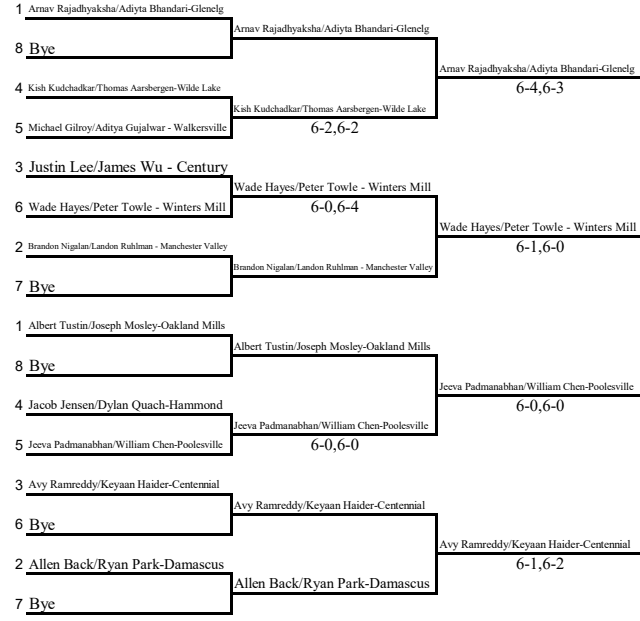

**2024 State Tournament
 2A Tennis Championships
 Boys Singles**

**2024 State Tournament
2A Tennis Championships
Girls Singles**

2A West
 6-4, 6-4
REGION CHAMPION

2A South
 6-3, 6-2
REGION CHAMPION

6-1, 6-2
REGION CHAMPION

6-0, 6-1
REGION CHAMPION

2A North
 6-1, 5-7, 1-0(6)
REGION CHAMPION

2A East
 6-1, 6-4
REGION CHAMPION

**2024 State Tournament
 2A Tennis Championships
 Boys Doubles**

6-0, 6-1
REGION CHAMPION

2-6, 7-6(2), 1-0(6)
REGION CHAMPION

2A West

2A South

2A North

2A East

2024 State Tournament
2A Tennis Championships
Girls Doubles

2A West

2A South

2A North