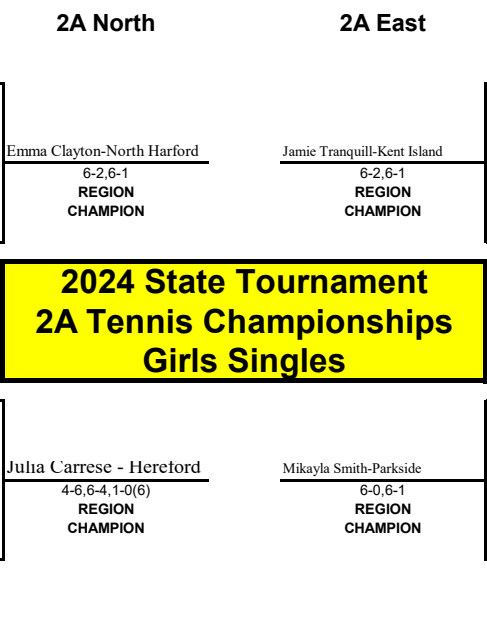

2A West

6-4, 6-1
REGION CHAMPION

2A South

4-6, 7-6(4), 1-0(5)
REGION CHAMPION

2A North

6-1, 6-0
REGION CHAMPION

2A East

6-4, 6-2
REGION CHAMPION

**2024 State Tournament
 2A Tennis Championships
 Boys Singles**

**2024 State Tournament
2A Tennis Championships
Girls Singles**

2A West
 6-4, 6-4
REGION CHAMPION

2A South
 6-3, 6-2
REGION CHAMPION

6-1, 6-2
REGION CHAMPION

6-0, 6-1
REGION CHAMPION

2A North
 6-1, 5-7, 1-0(6)
REGION CHAMPION

2A East
 6-1, 6-4
REGION CHAMPION

**2024 State Tournament
 2A Tennis Championships
 Boys Doubles**

6-0, 6-1
REGION CHAMPION

2-6, 7-6(2), 1-0(6)
REGION CHAMPION