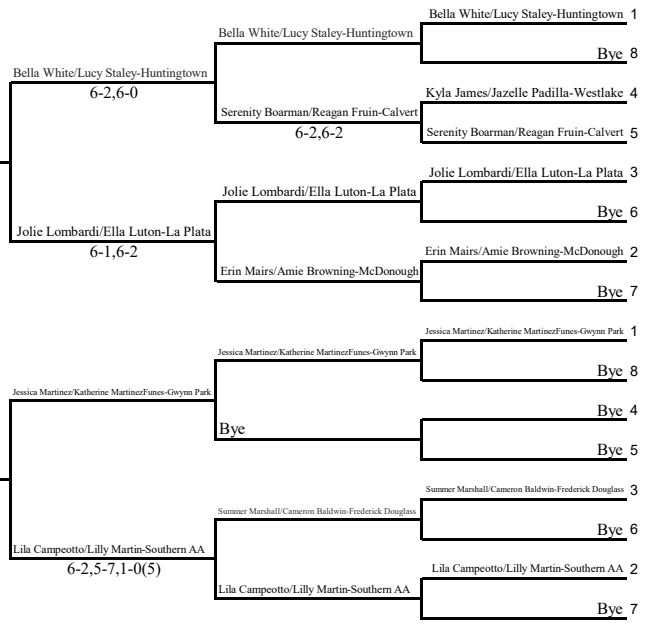

**2024 State Tournament
 2A Tennis Championships
 Boys Singles**

**2024 State Tournament
2A Tennis Championships
Girls Singles**

2A West
 6-4, 6-4
REGION CHAMPION

2A South
 6-3, 6-2
REGION CHAMPION

6-1, 6-2
REGION CHAMPION

6-0, 6-1
REGION CHAMPION

2A North
 6-1, 5-7, 1-0(6)
REGION CHAMPION

2A East
 6-1, 6-4
REGION CHAMPION

**2024 State Tournament
 2A Tennis Championships
 Boys Doubles**

6-0, 6-1
REGION CHAMPION

2-6, 7-6(2), 1-0(6)
REGION CHAMPION

2A West

2A South

2A North

2A East

2024 State Tournament
2A Tennis Championships
Girls Doubles

2A West

2A South

2A North