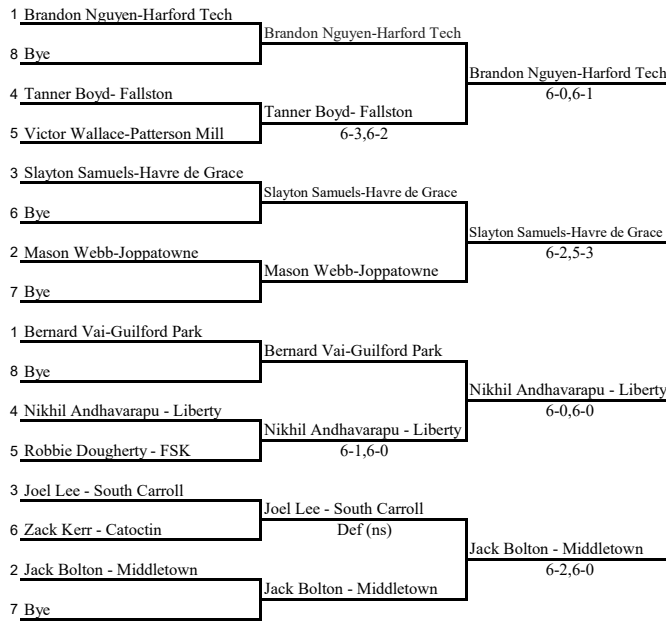

1A West
6-0,6-0
Michael Nazelrod - Southern Garrett
6-0,6-0
REGION CHAMPION

1A South
5-7,6-0,1-0(6)
Sammy Baunoch - Carver A&T
6-3,6-1
REGION CHAMPION

Hunter Liao - Boonsboro
6-0,6-0
REGION CHAMPION

Brandon Rollins-Lackey
6-3,6-1
REGION CHAMPION

1A North
6-0,6-0
Brandon Nguyen-Harford Tech
6-0,6-0
REGION CHAMPION

1A East
6-0,6-0
Tom Weller-St. Michael
6-0,6-0
REGION CHAMPION

**2024 State Tournament
1A Tennis Championships
Boys Singles**