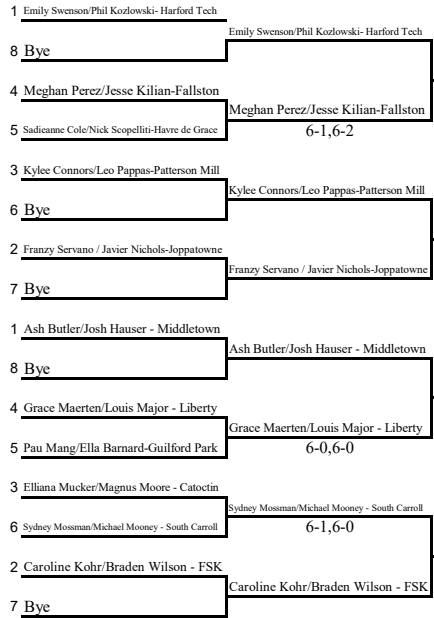

1A South

6-2,6-4
REGION CHAMPION