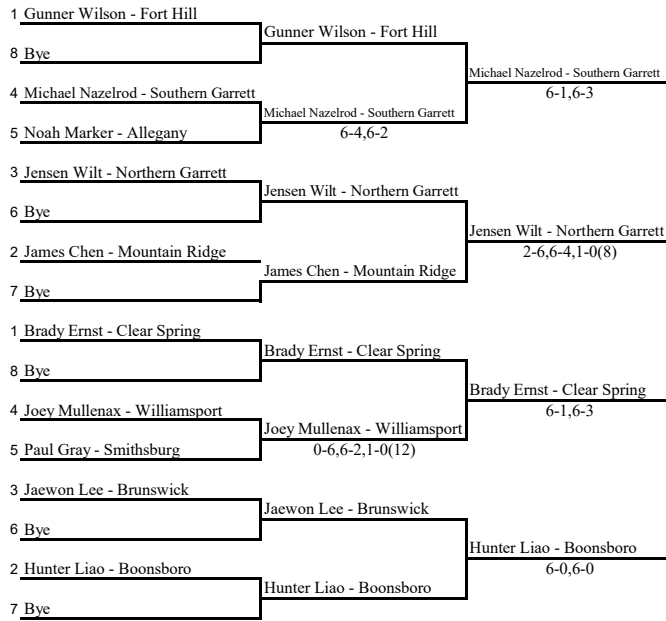

1A West
6-0,6-0
Michael Nazelrod - Southern Garrett
6-0,6-0
REGION CHAMPION

1A South
5-7,6-0,1-0(6)
Sammy Baunoch - Carver A&T
6-3,6-1
REGION CHAMPION

Hunter Liao - Boonsboro
6-0,6-0
REGION CHAMPION

Brandon Rollins-Lackey
6-3,6-1
REGION CHAMPION

1A North
6-0,6-0
Brandon Nguyen-Harford Tech
6-0,6-0
REGION CHAMPION

1A East
6-0,6-0
Tom Weller-St. Michael
6-0,6-0
REGION CHAMPION

**2024 State Tournament
1A Tennis Championships
Boys Singles**