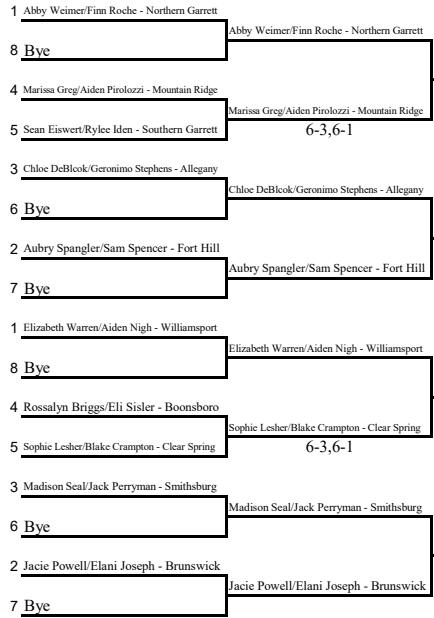

1A West

6-3,6-3
REGION CHAMPION

1A South

6-2,6-4
REGION CHAMPION

1A North

6-4,6-4,1-0(8)
REGION CHAMPION

1A East

6-2,6-1
REGION CHAMPION

2024 State Tournament 1A Tennis Championships Mixed Doubles