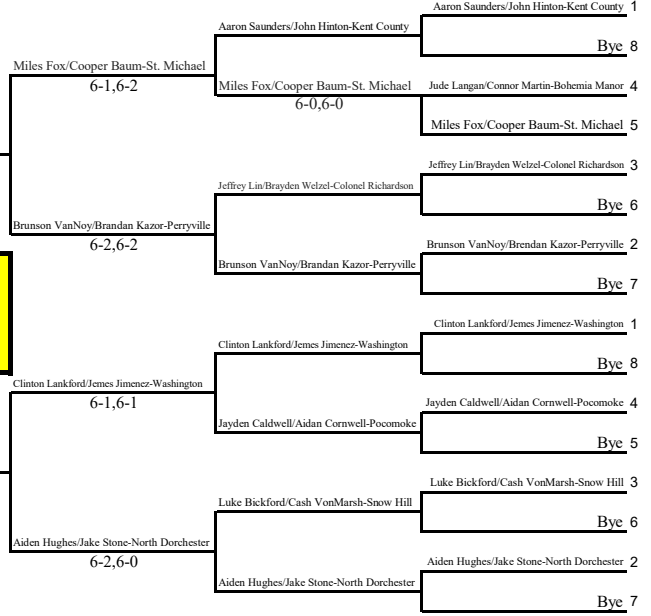

1A West

1A South

1A North

1A East

**2024 State Tournament
1A Tennis Championships
Boys Doubles**

1A West

1A South

1A North

1A East

**2024 State Tournament
1A Tennis Championships
Girls Doubles**

1	Hailey Harvey/Amelia Bolden - Southern Garrett	Hailey Harvey/Amelia Bolden - Southern Garrett
8	Bye	Shelby Mark/Saige Frazee - Northern Garrett
4	Shelby Mark/Saige Frazee - Northern Garrett	6-3,7-6(1)
5	Bye	Shelby Mark/Saige Frazee - Northern Garrett
3	Ryan Whitehead/Ashlyn Shaw - Mountain Ridge	Ryan Whitehead/Ashlyn Shaw - Mountain Ridge
6	Bye	Maya Hare/Danica Knight - Allegany
2	Maya Hare/Danica Knight - Allegany	7-5,3-6,1-0(6)
7	Bye	Maya Hare/Danica Knight - Allegany
1	Amber Witmer/Grace Vizcaya - Clear Spring	Amber Witmer/Grace Vizcaya - Clear Spring
8	Bye	Samuya Padha/Larissa Blair - Boonsboro
4	Samuya Padha/Larissa Blair - Boonsboro	6-2,6-1
5	Zoe Razunguzwa/Denise Yongbi- Brunswick	6-3,5-7,1-0(8)
3	Chloe Fisher/Calli Haugh - Smithsburg	Chloe Fisher/Calli Haugh - Smithsburg
6	Bye	Ava Reed/Olivia Emerling - Williamsport
2	Ava Reed/Olivia Emerling - Williamsport	Def (ns)
7	Bye	Ava Reed/Olivia Emerling - Williamsport