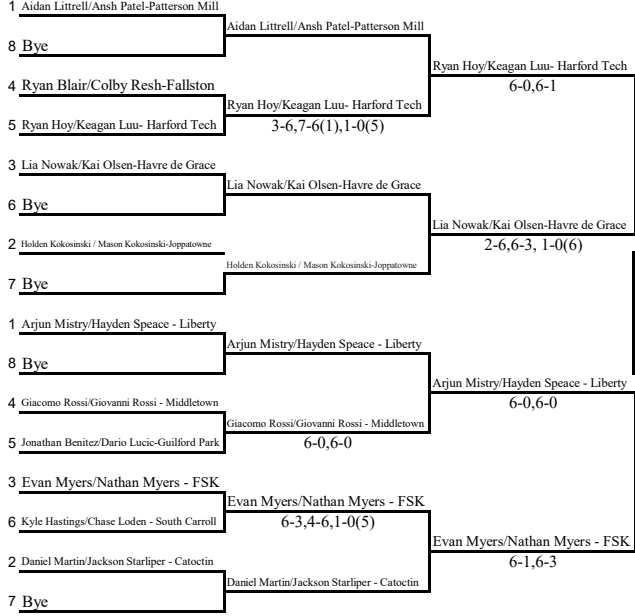

1A West

1A South

1A North

1A East

**2024 State Tournament
1A Tennis Championships
Boys Doubles**

1A West

1A South

1A North

1A East

**2024 State Tournament
1A Tennis Championships
Girls Doubles**

1	Hailey Harvey/Amelia Bolden - Southern Garrett	Hailey Harvey/Amelia Bolden - Southern Garrett
8	Bye	Shelby Mark/Saige Frazee - Northern Garrett
4	Shelby Mark/Saige Frazee - Northern Garrett	6-3,7-6(1)
5	Bye	Shelby Mark/Saige Frazee - Northern Garrett
3	Ryan Whitehead/Ashlyn Shaw - Mountain Ridge	Ryan Whitehead/Ashlyn Shaw - Mountain Ridge
6	Bye	Maya Hare/Danica Knight - Allegany
2	Maya Hare/Danica Knight - Allegany	7-5,3-6,1-0(6)
7	Bye	Maya Hare/Danica Knight - Allegany
1	Amber Witmer/Grace Vizcaya - Clear Spring	Amber Witmer/Grace Vizcaya - Clear Spring
8	Bye	Samuya Padha/Larissa Blair - Boonsboro
4	Samuya Padha/Larissa Blair - Boonsboro	6-2,6-1
5	Zoe Razunguzwa/Denise Yongbi- Brunswick	6-3,5-7,1-0(8)
3	Chloe Fisher/Calli Haugh - Smithsburg	Chloe Fisher/Calli Haugh - Smithsburg
6	Bye	Ava Reed/Olivia Emerling - Williamsport
2	Ava Reed/Olivia Emerling - Williamsport	Def (ns)
7	Bye	Ava Reed/Olivia Emerling - Williamsport