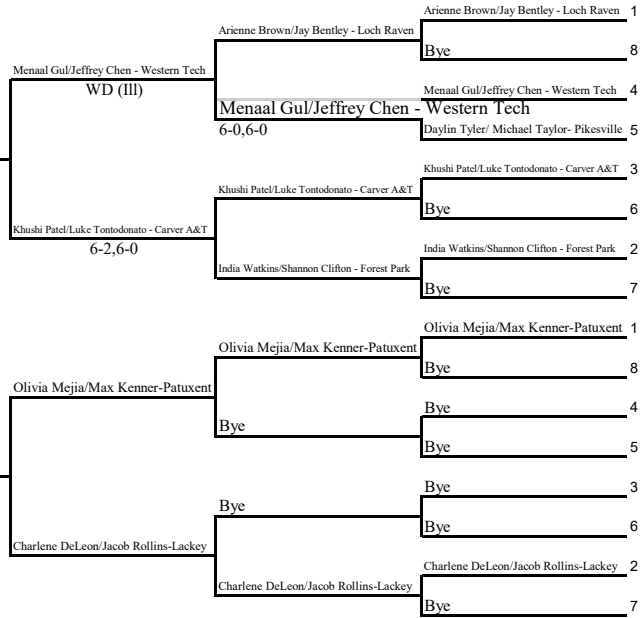

1A South

6-2,6-4
REGION CHAMPION