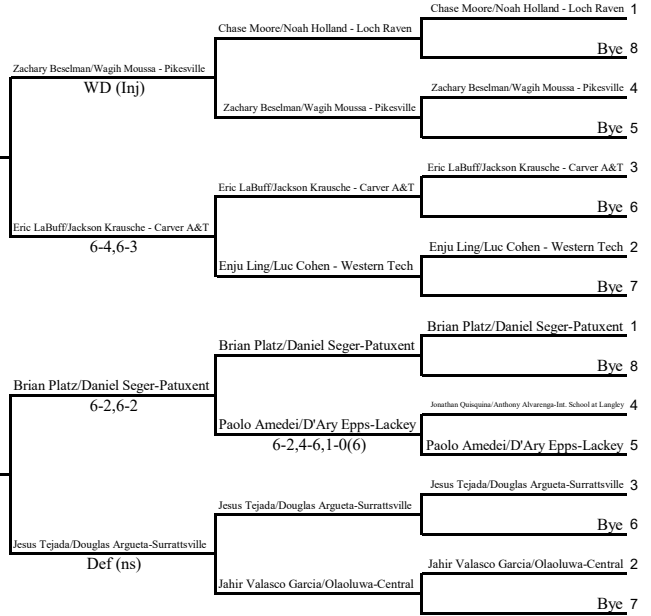

Juliana Kovalets-Fallston	6-4,3-6,1-0(6)
Juliana Kovalets-Fallston	6-0,6-0
REGION CHAMPION	
Brianna Housley-Joppatowne	6-1,6-4
Mia Leonhartt - Liberty	6-0,6-1
Sharon Martin - Middletown	6-3,6-1
REGION CHAMPION	
Sharon Martin - Middletown	6-1,6-0
Sharon Martin - Middletown	6-0,6-0

1A West

1A South

1A North

1A East

**2024 State Tournament
1A Tennis Championships
Boys Doubles**

1A West

1A South

1A North