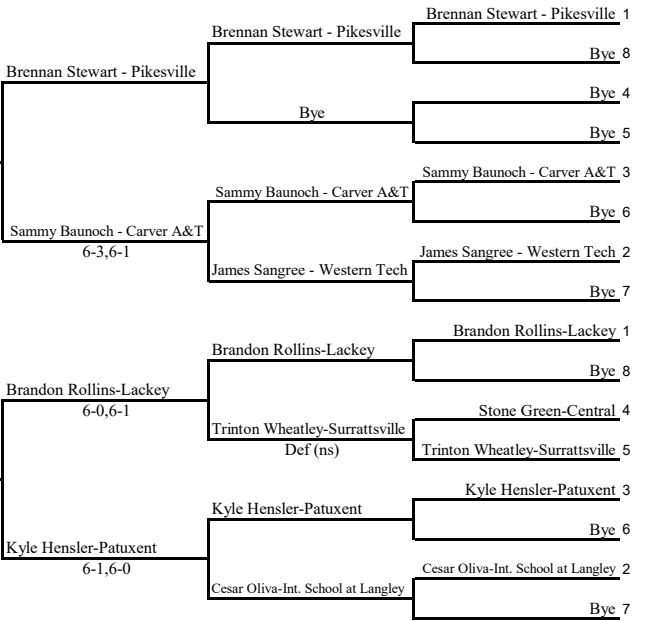

1A West
6-0,6-0
Michael Nazelrod - Southern Garrett
6-0,6-0
REGION CHAMPION

1A South
5-7,6-0,1-0(6)
Sammy Baunoch - Carver A&T
6-3,6-1
REGION CHAMPION

Hunter Liao - Boonsboro
6-0,6-0
REGION CHAMPION

Brandon Rollins-Lackey
6-3,6-1
REGION CHAMPION

1A North
6-0,6-0
Brandon Nguyen-Harford Tech
6-0,6-0
REGION CHAMPION

1A East
6-0,6-0
Tom Weller-St. Michael
6-0,6-0
REGION CHAMPION

**2024 State Tournament
1A Tennis Championships
Boys Singles**